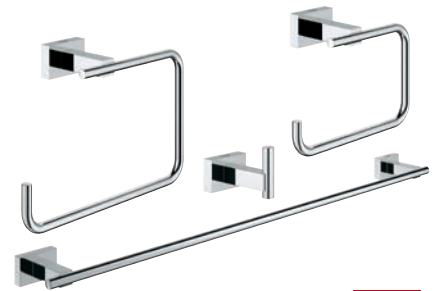

NEW

40 777 001
Guest Bathroom Accessories Set
Bundle of 40 511 001 + 40 509 001
+ 40 507 001

40 778 001
Master Bathroom Accessories Set
Bundle of 40 511 001 + 40 509 001
+ 40 507 001 + 40 510 001

NEW