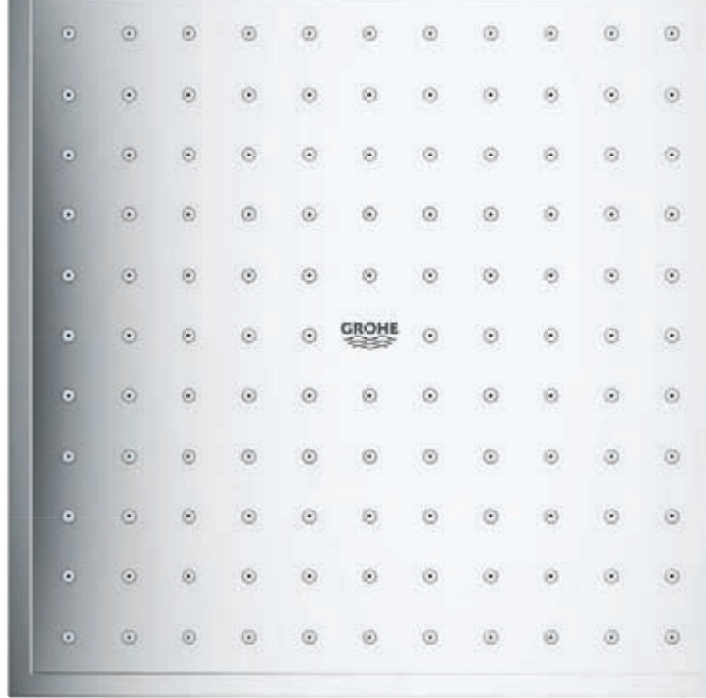

GROHE HEAD SHOWERS DIFFERENT SHAPES AND SIZES

Rainshower® F-Series 10" 254 mm x 254 mm

Rainshower® Veris 300 x 150 mm

For product information and technical details please see page 306 and following.

Euphoria Cube 150