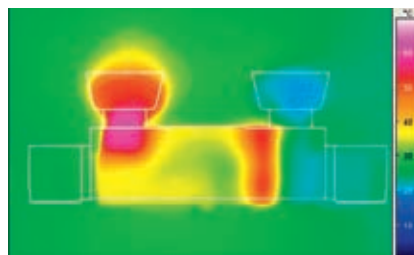

Thermal image
without GROHE CoolTouch®