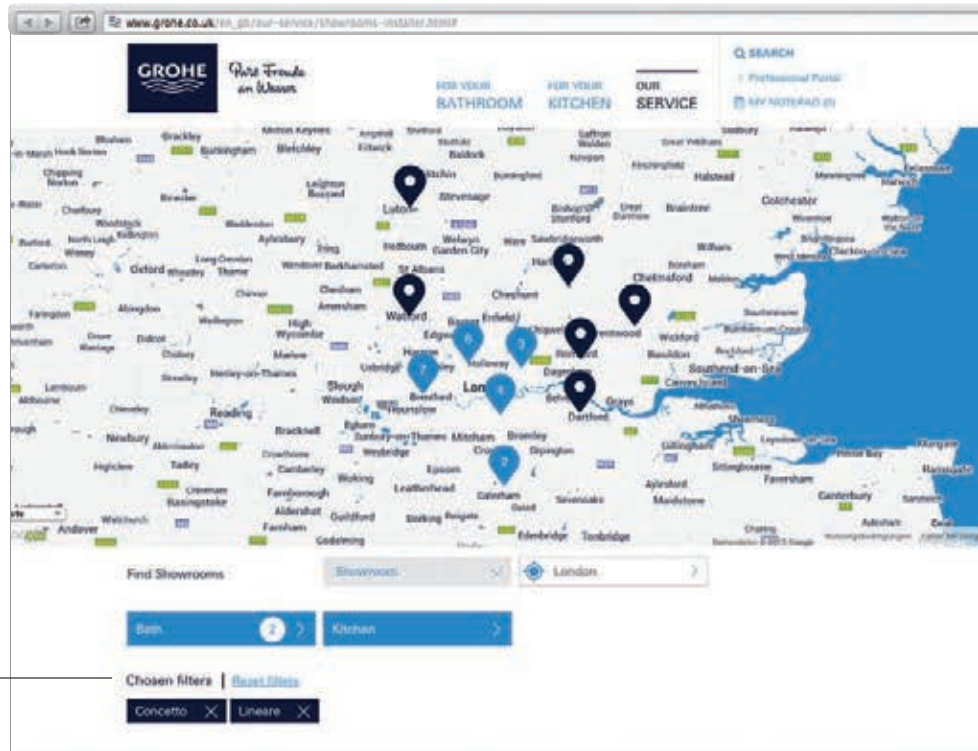

Showroom Locator

Here you will find your nearest showrooms. Simply enter your town or postcode in the search box or navigate with the map.

Search by product range

Pre-select by desired product range to see only those showrooms which have your selected products on display.