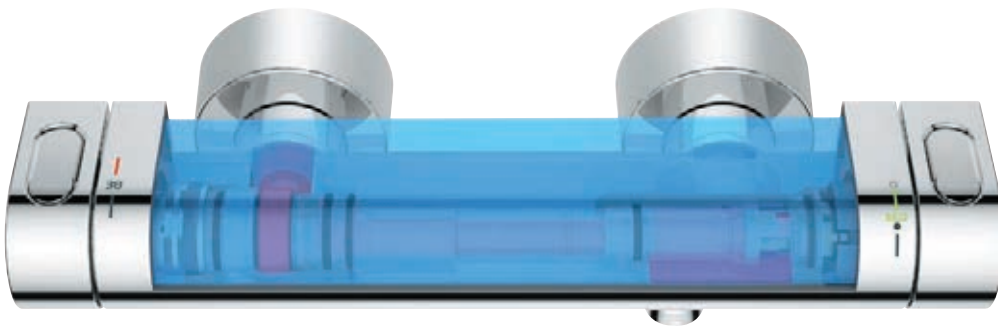

GROHE's quick guide to thermostat technology.

What is a thermostat?

A thermostat maintains an exact water temperature of your choice, independent of water use elsewhere at home.

How does it work?

The thermostatic mixer valve mixes the hot and cold water and reacts instantly to any changes in the supplies, ensuring the temperature is maintained within one degree deviation.

GROHE TURBOSTAT®

Always the right temperature, for ultimate convenience and safety. GROHE TurboStat® technology lies at the heart of our new thermostat.

The thermo-element's unrivaled sensitivity means it delivers water at the desired temperature within a fraction of a second – and keeps it constant for the duration of your shower. No more time and water wasted getting the temperature right. And if the cold water supply fails, it reacts instantly: hot water will shut off automatically to avoid the risk of scalding.

■ **without** GROHE TurboStat®
■ **with** GROHE TurboStat®

GROHE COOLTOUCH®

Safety first with 100% GROHE CoolTouch®. GROHE's CoolTouch® technology ensures that the entire outer surface never exceeds your preferred shower temperature. By designing our thermostats to include an innovative cooling channel, we have created a barrier between the hot water and the chrome surface - so it's never too hot to handle. This safety measure is especially useful for children, who can not always judge whether something they touch is dangerously hot.

Safety surround = 100% GROHE CoolTouch®
No risk of scalding

Safety housing with water cooling

Thermal image
without GROHE CoolTouch®

Thermal image
with GROHE CoolTouch®

OUR RANGE AT A GLANCE

Find your perfect match with a Grohtherm thermostat. From the pure, cylindrical shape of our Grohtherm 3000 to the entry-level Grohtherm 800, the range offers a choice of designs to meet all of your requirements.