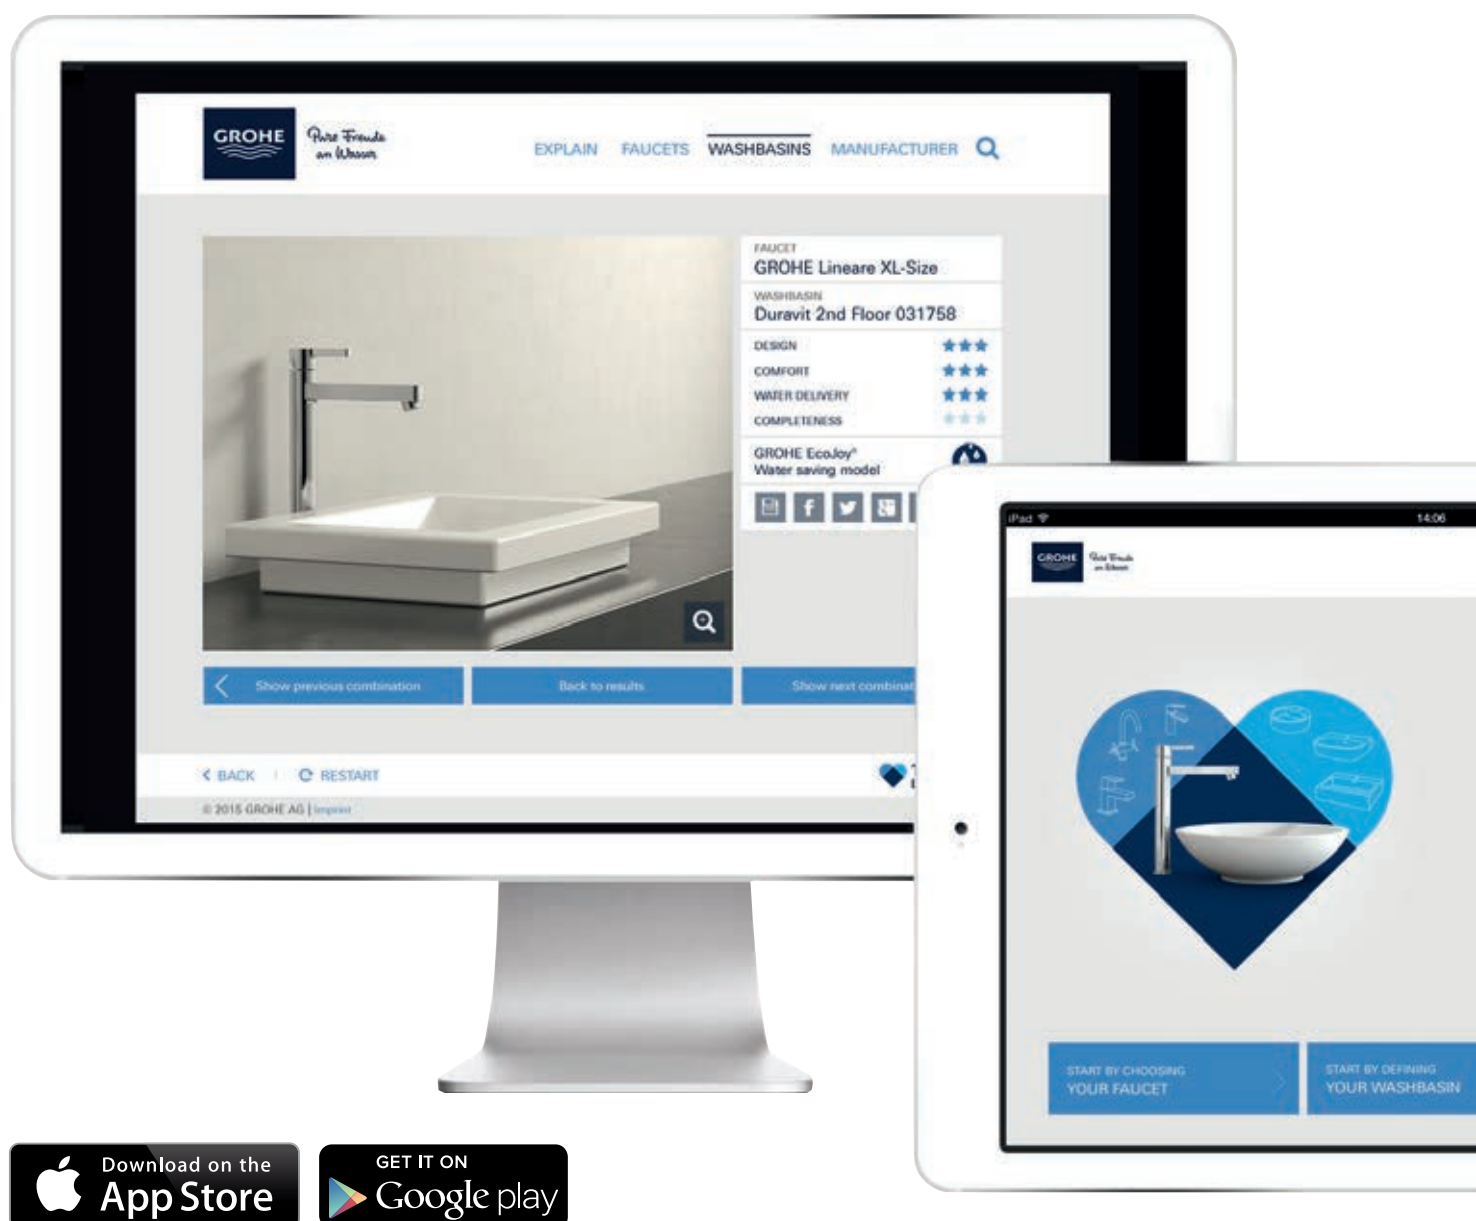

Showroom Locator

Here you will find your nearest showrooms. Simply enter your town or postcode in the search box or navigate with the map.

Search by product range

Pre-select by desired product range to see only those showrooms which have your selected products on display.

Get in contact with the showroom

Use the embedded form to send a request directly to the showroom. You can also calculate a route or print the contact details.

See all showrooms

Only approved showrooms are listed on our website – so you can be sure to find the right partner near you.

GROHE BESTMATCH

For many years GROHE has offered a wide range of taps and mixers in different designs. Now GROHE offers an additional comfortable advantage: choice of sizes.

Our choice of sizes has never been greater, offering faucet heights from XS to XL in our most popular ranges. GROHE puts the luxury of choice in your hands.

Download on the
App Store

GET IT ON
Google play

GROHE BESTMATCH™

Find your perfect combination of faucet and washbasin

- START BY CHOOSING YOUR FAUCET
- START BY DEFINING YOUR WASHBASIN
- START BY SELECTING THE CERAMIC MANUFACTURER