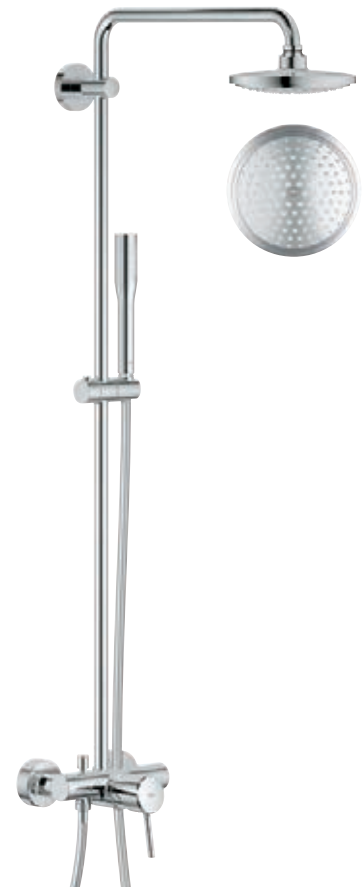

23 061 001
Shower system 180
with Concetto single-lever mixer
Euphoria Cosmopolitan hand shower stick
9.5 l/min GROHE EcoJoy