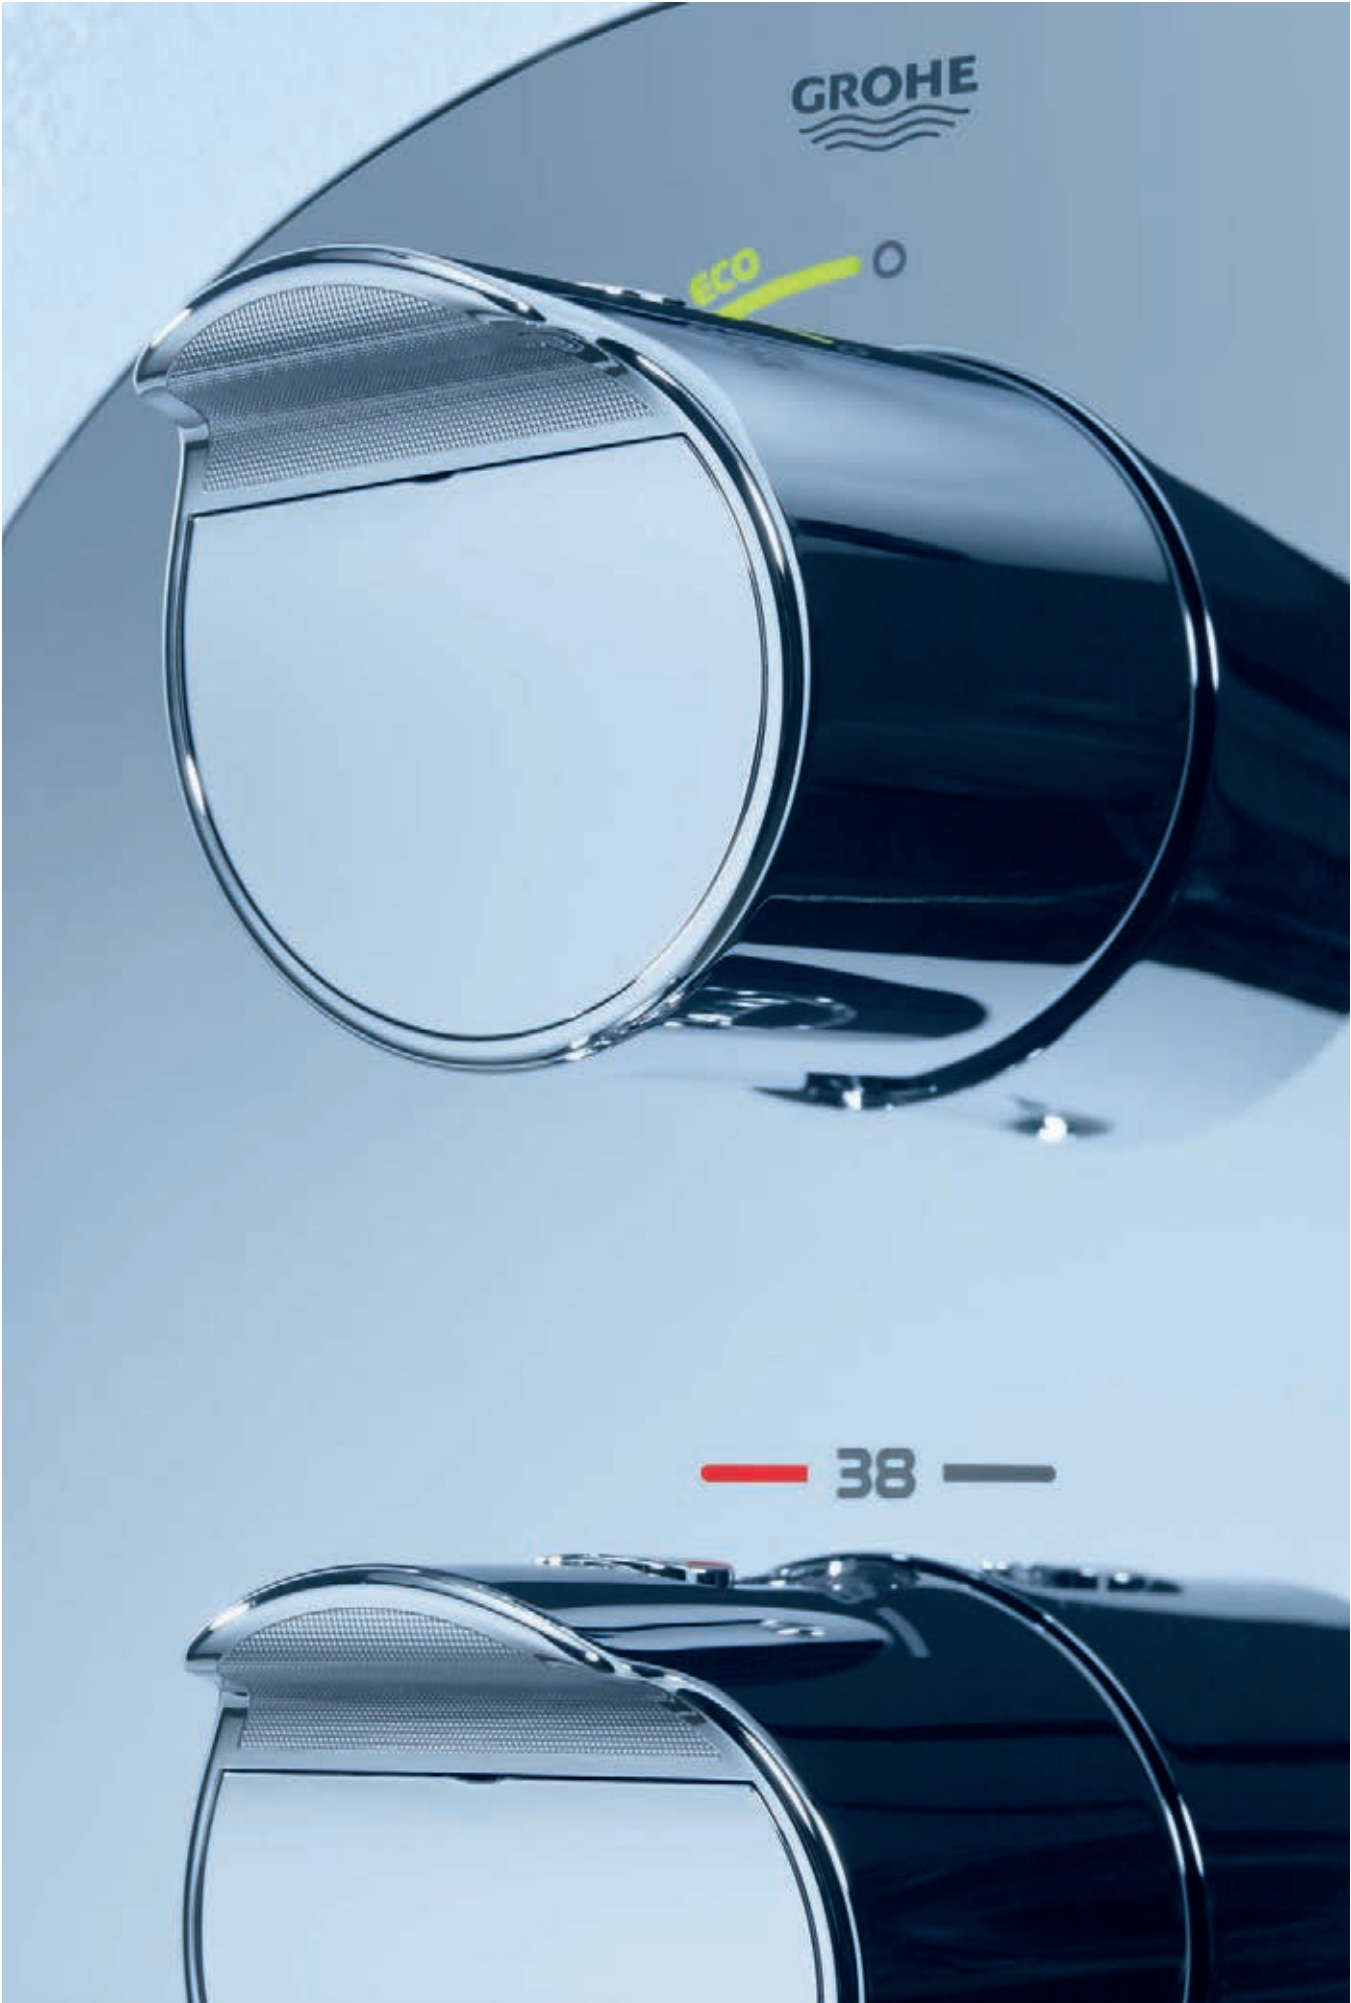

GROHTHERM CUBE

100% Cube. For years, GROHE has been synonymous with thermostats for the bathroom, with over 30 million sold worldwide. With the launch of this pure Cubist thermostat range, GROHE offers innovative design combined with the highest quality standards. From its Cubist design and its water-saving options to the smart EasyReach soap tray – the new Grohtherm Cube thermostats and shower systems offer full enjoyment to the last detail, perfectly matching several GROHE cubic faucet and shower designs.

Square enjoyment – **Go for the Best!**

For product information and technical details please see page 258 and following.

GROHTHERM 2000

100% GROHE CoolTouch®, advanced ergonomics & **EasyReach tray**. The elegant design of Grohtherm 2000 ensures it will complement any bathroom design. Experience the beauty of the XL WaterFall from our exposed bath/shower thermostat. Enjoy the convenience of the GROHE EasyReach shower tray, with easy-to-clean integrated storage for your shampoo or soap.

Featuring 100% GROHE CoolTouch®, the solid metal housing of Grohtherm 2000 remains cool and safe at all times. With GROHE TurboStat® you will always enjoy your perfect water temperature, independent of any fluctuations in water pressure. Grohtherm 2000 is available as classic exposed shower thermostat, as a variant with GROHE EasyReach storage and in trim sets for concealed installation.

NEW !

The Grohtherm 2000 new exposed thermostat's tray has been upgraded to a full metal EasyReach Tray. Choose top quality, improved endurance – **Go for the Best!**

— 38 —

GROHTHERM 1000

NEW

100% GROHE CoolTouch®, ultimate comfort. Enjoy taking a refreshing shower more than ever before. The Grohtherm 1000 with contemporary design offers the new GROHE CoolTouch® compact body, ergonomically shaped metal handles, GROHE TurboStat® technology and water-saving eco functions.