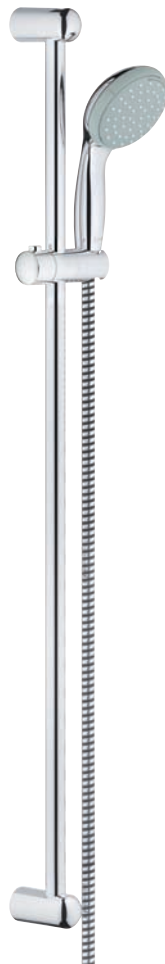

with shower arm 125 mm

27 796 000

Shower set

with hand shower 3-spray

rail 900 mm

28 789 001

with 9.5 l/min. GROHE EcoJoy

27 646 000