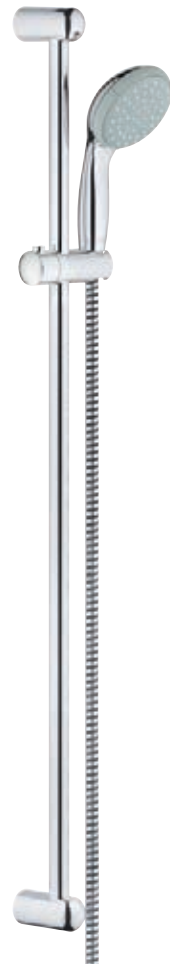

Shower set

with hand shower 2-spray

rail 900 mm

26 163 000

with 9.5 l/min. GROHE EcoJoy

27 646 00E

with 5.7 l/min. GROHE EcoJoy

27 854 000