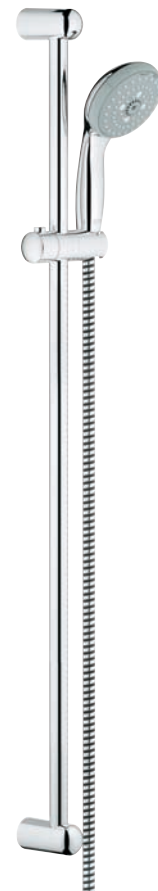

GROHE Eurostyle

Thermostats

34 143 003
Grotherm 1000
Thermostatic shower mixer

19 984 000 + 35 500 000
Grotherm 1000
Thermostatic shower mixer
+ separate concealed body

34 155 003
Grotherm 1000
Thermostatic bath/shower mixer

19 986 000 + 35 500 000
Grotherm 1000
Thermostatic bath mixer
with integrated 2-way diverter
+ separate concealed body

Shower

27 796 000
New Tempesta 100
Shower set with hand shower 3-spray
rail 900 mm
27 794 000
rail 600 mm