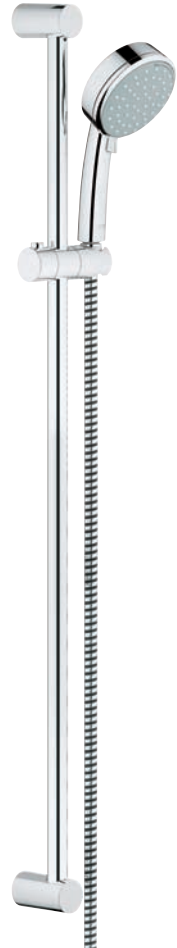

27 788 001

Shower set

with hand shower 2-spray

rail 900 mm