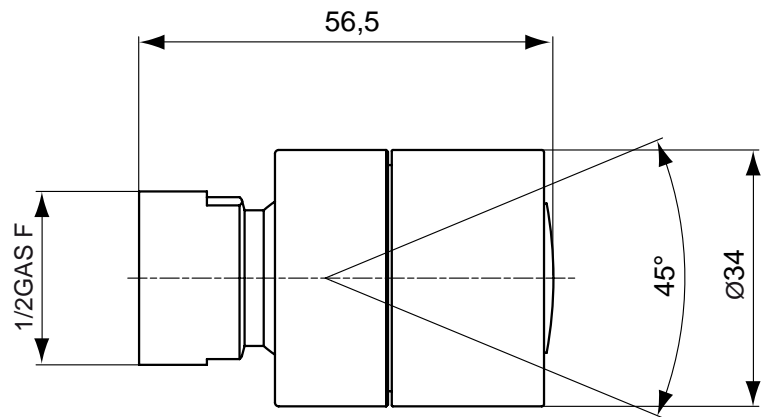

Designer: Artefakt

Description

IdealRain wall elbow, chrome

IdealRain shower jet, chrome

Product

Article-No.

IdealRain wall elbow	B9448AA
IdealRain shower jet	B0400AA

Finishes

AA Chrome

Bathroom Fittings

B 0400 ..