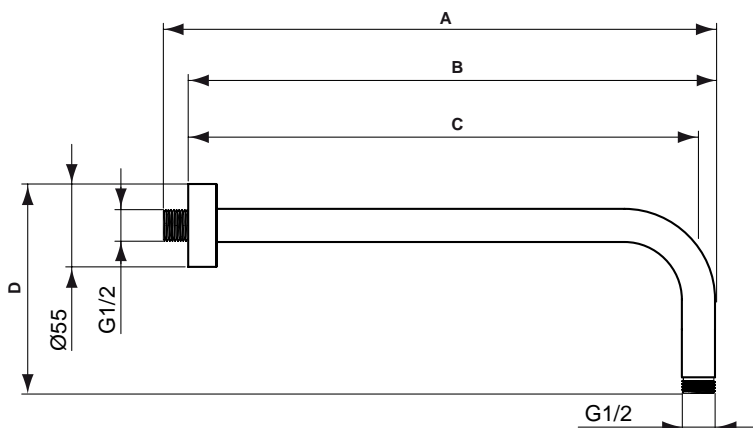

A	B	C	D
B 9445..	420	403	392	109
B 9444 ..	312	300	290	118