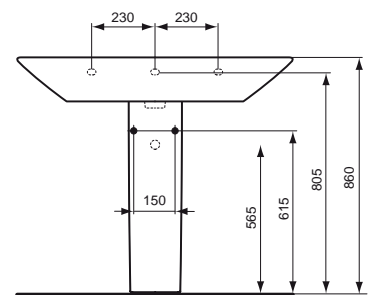

Finishes

01 White

Ceramics		Furniture	
A	B	A	B
555	605	555	605

* 150 without semi pedestal

Attention!
Please fit wall mounting brackets for semi pedestal first before you make the connection between fitting and angle valves!