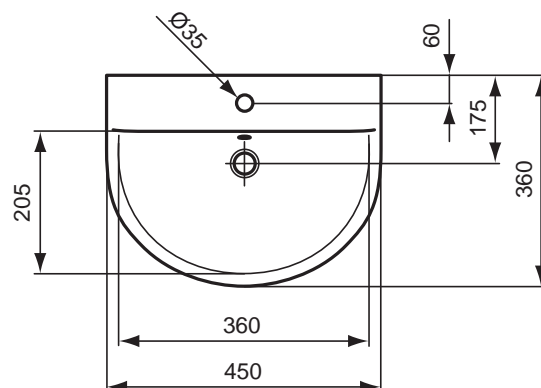

Handwash Basin Arc

Connect /
Concept

Designer: Robin Levien

Description

Connect Arc handwash basin 450 x 360 mm with one taphole.

Necessary equipment

Fixation set.

Recommended equipment

Connect small semi pedestal for handwash basin 45 cm.

Ceramic
Products

Product

Article-No.

Arc basin 450 x 360 mm

E796601

Necessary equipment

Fixation set

K714467

Recommended equipment

Semi pedestal small

E784001

Finishes

01 White

* 150 without semi pedestal