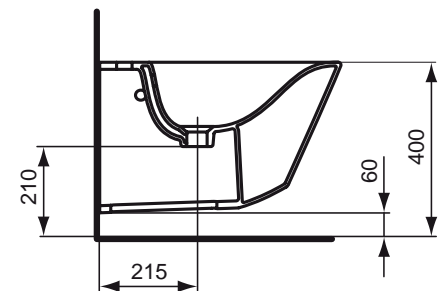

Designer: Artefakt

Ceramic Products

Description

Tonic floor standing back-to-wall bidet, central tap hole punched for over rim supply, including fixation set.

Tonic wall mounted bidet, central tap hole punched for over rim supply, including fixation screws.

Product

Article-No.

Floor standing back-to-wall bidet	K506061
Wall mounted bidet	K505961

Finishes

61 White