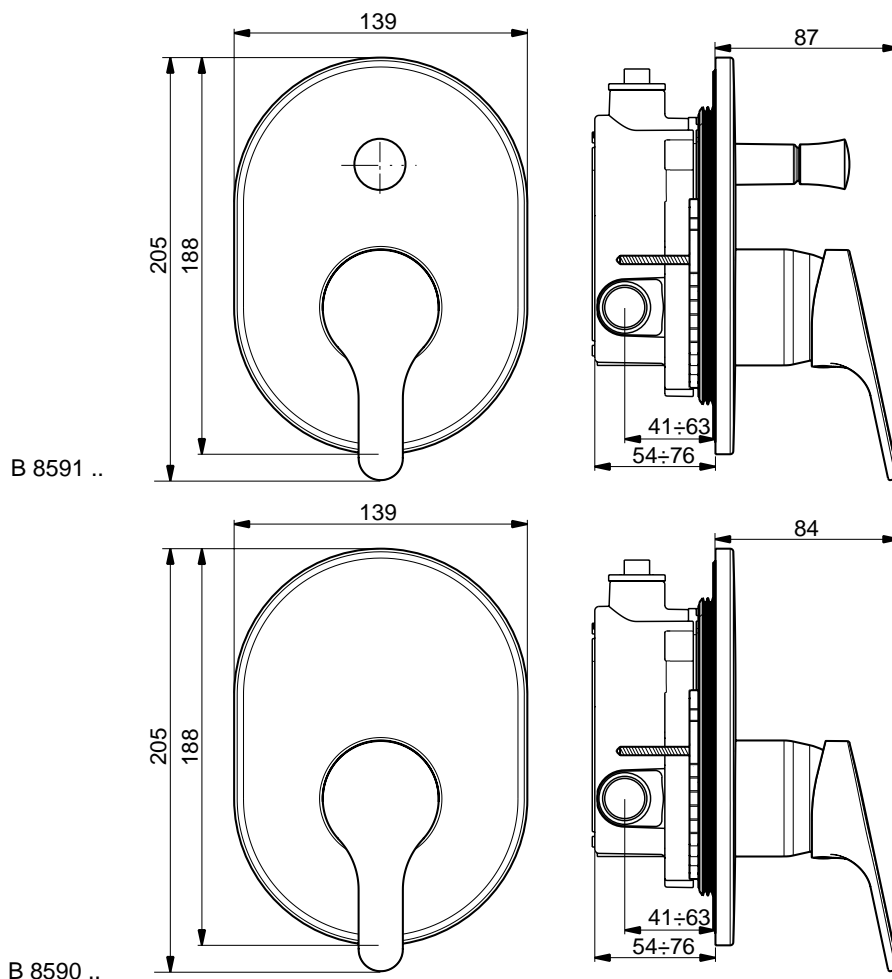

Finishes

- AA Chrome
- NU Neutral

B 8590 ..