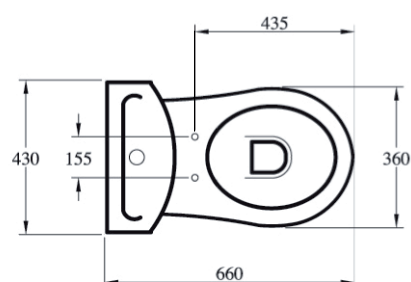

Finishes

01 White