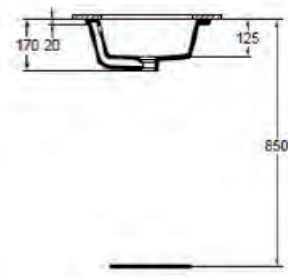

Finishes

01 White