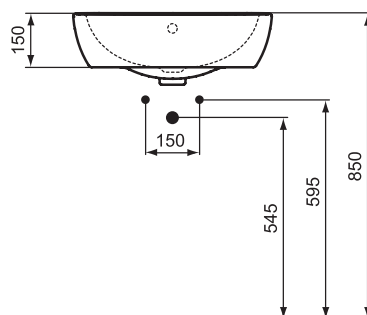

Tempo semi countertop 55x45 cm, 1 taphole, including fixation set.

Product

Semi counter top 55 cm, 1 taphole

Article-No.

T059001

Finishes

01 White

Ceramic
Products