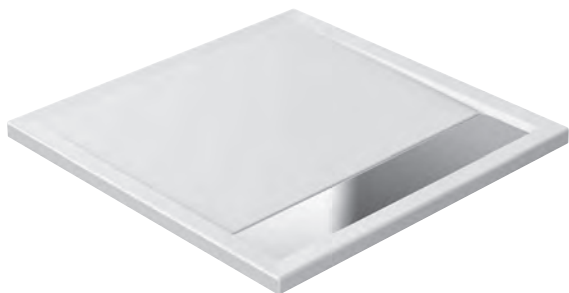

Shower Trays

Description

Acrylic Shower Tray STRADA Square with low height 4cm, with bright stainless steel waste cover. Dimension 90 x 90 cm.

Necessary equipment

Waste 60mm for STRADA shower trays

Product