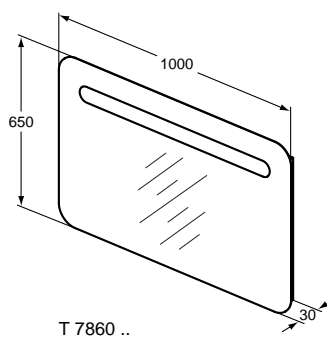

Finishes

- 01 White
- WG Glossy White
- BH Mirror
- S3 Glossy Light Brown