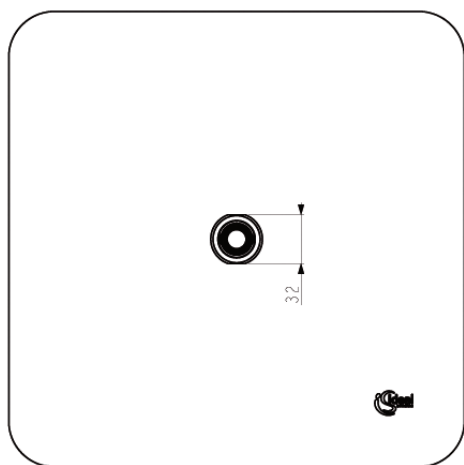

Finishes

AA Chrome

Bathroom Fittings