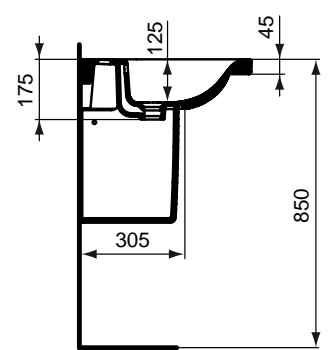

Finishes

01 White

AA Chrome

	A
E 8127..	850
E 8128 ..	700
E 8129 ..	600