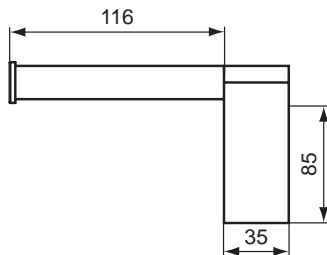

Description

Connect toilet tissue holder with cover, chrome.

Connect toilet tissue holder without cover, chrome.

Connect spare toilet tissue holder, chrome.

Product

Article-No.

Toilet tissue holder with cover	N1382AA
Toilet tissue holder	N1381AA
Spare toilet tissue holder	N1383AA

Finishes

AA Chrome

N 1382 ..