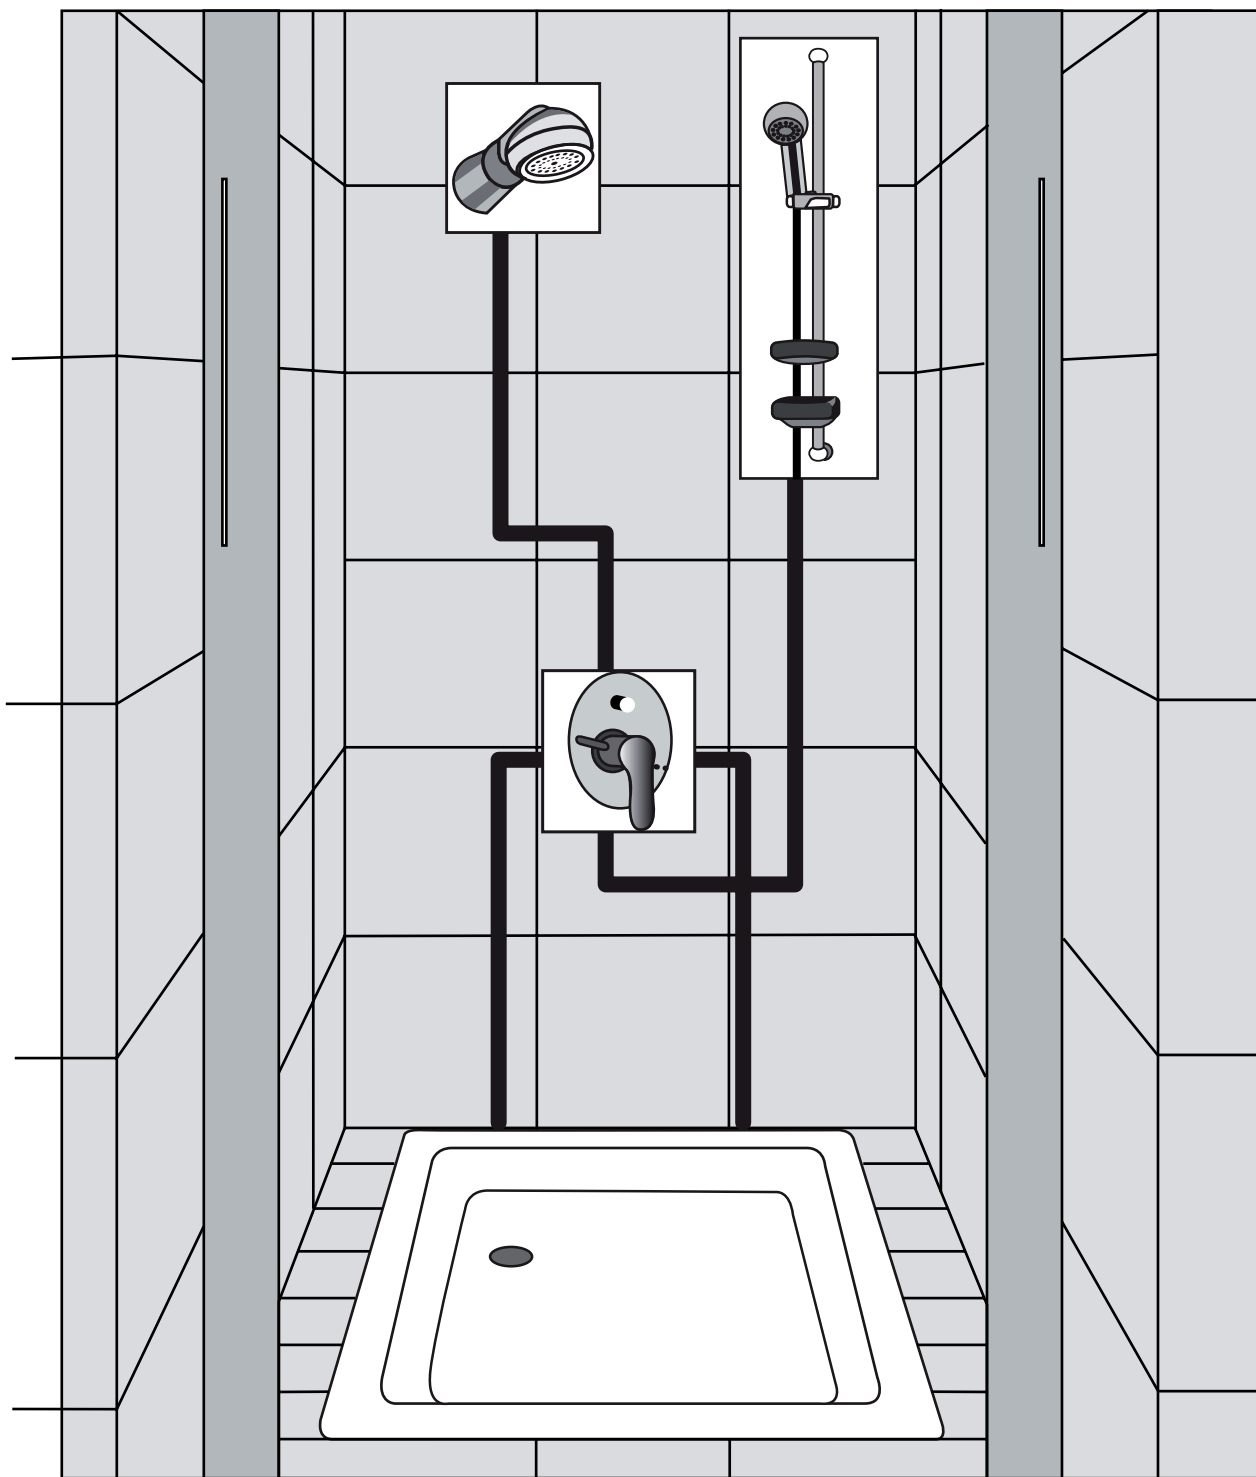

EXAMPLES OF COMBINATIONS – PROPOSAL 1

- Look for built in mixer plates in every individual suite
- Shower Heads (pages 535, 536, 548, 561-563 and 580-581)
- Shower kits (pages 531-534, 544-547 & 558)
- Wall elbow (pages 525 & 556)