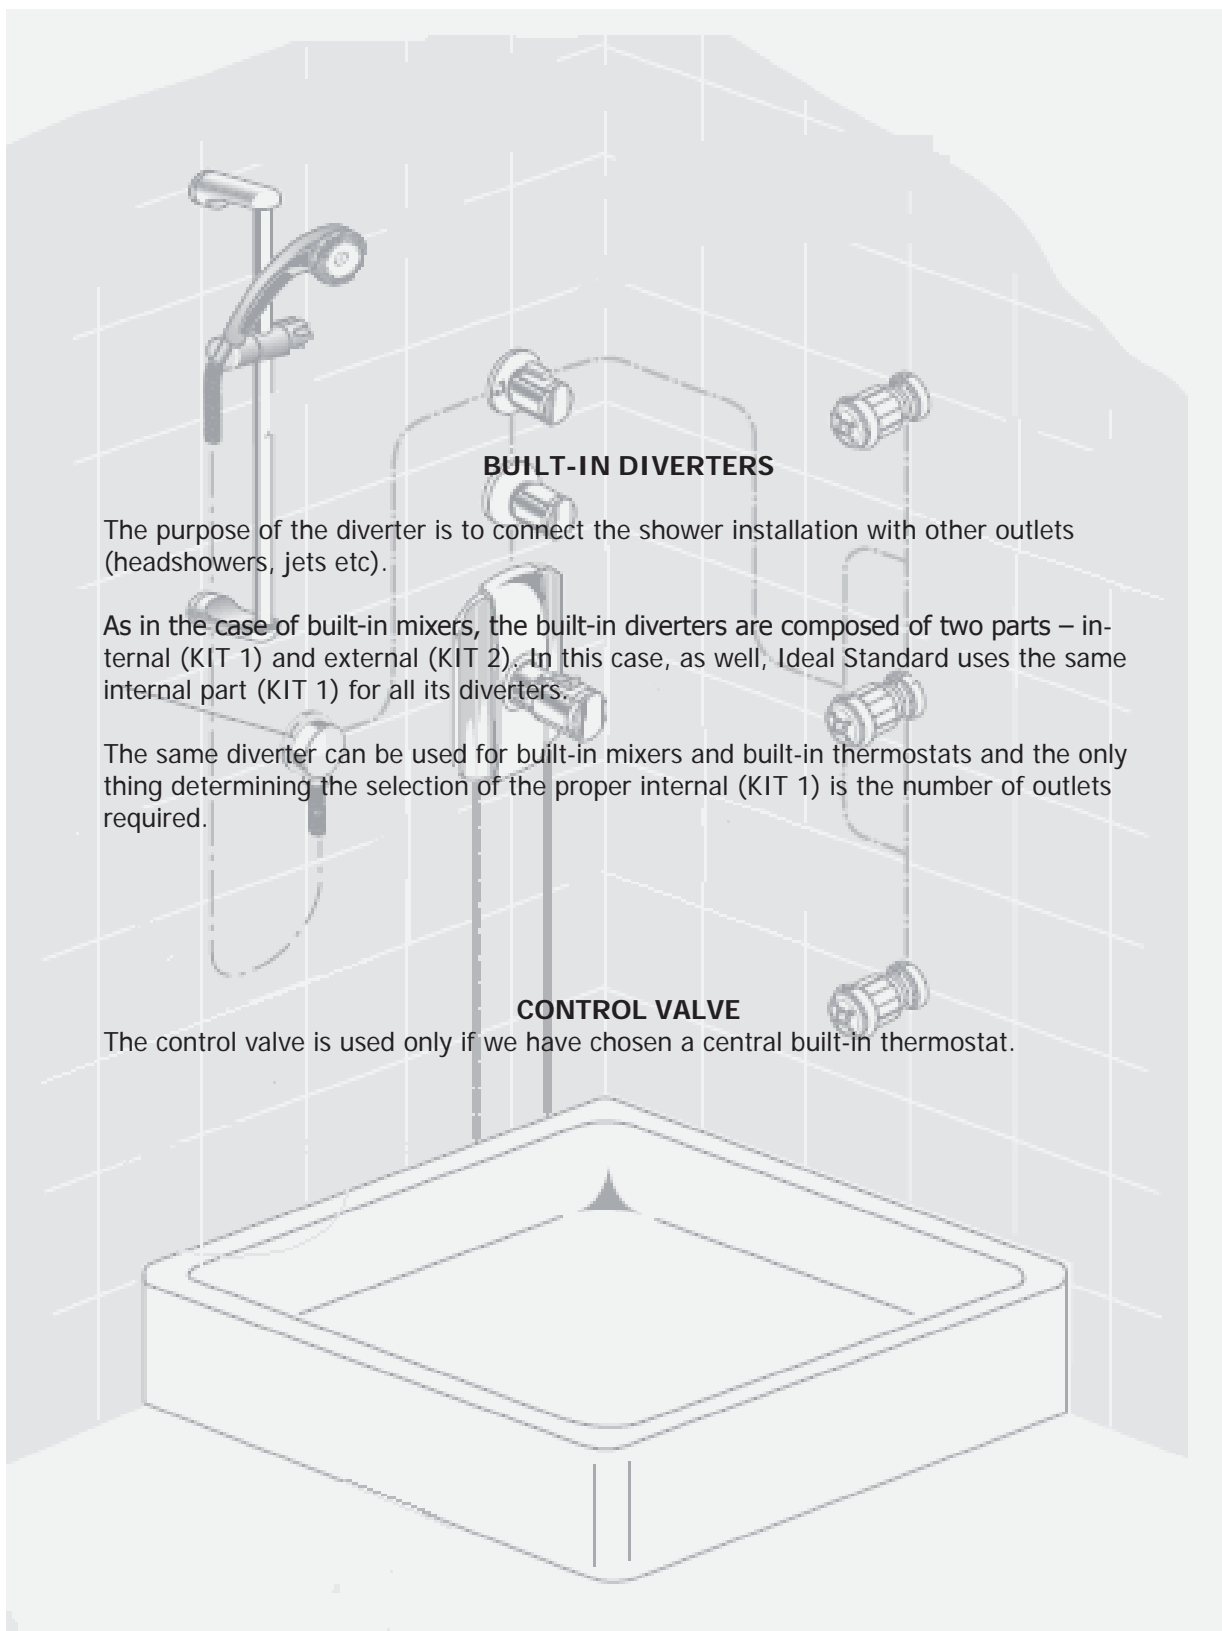

BUILT-IN DIVERTERS

The purpose of the diverter is to connect the shower installation with other outlets (headshowers, jets etc).

As in the case of built-in mixers, the built-in diverters are composed of two parts – internal (KIT 1) and external (KIT 2). In this case, as well, Ideal Standard uses the same internal part (KIT 1) for all its diverters.

The same diverter can be used for built-in mixers and built-in thermostats and the only thing determining the selection of the proper internal (KIT 1) is the number of outlets required.

CONTROL VALVE

The control valve is used only if we have chosen a central built-in thermostat.