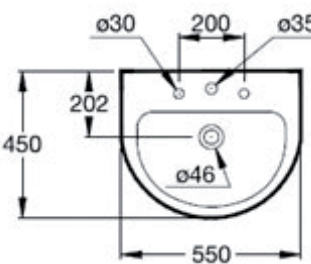

Finishes

01 White