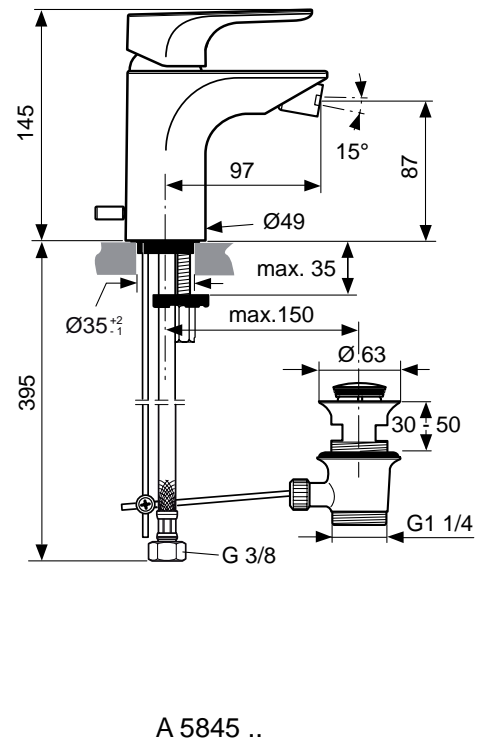

Designer: Artefakt

Description

Strada bath & shower exposed mixer without accessories, with Multiport cartridge, hot temperature limiter integrated in the cartridge, new escutcheons on S-connection with hidden nut, diverter on the side of the spout, check valve, chrome.