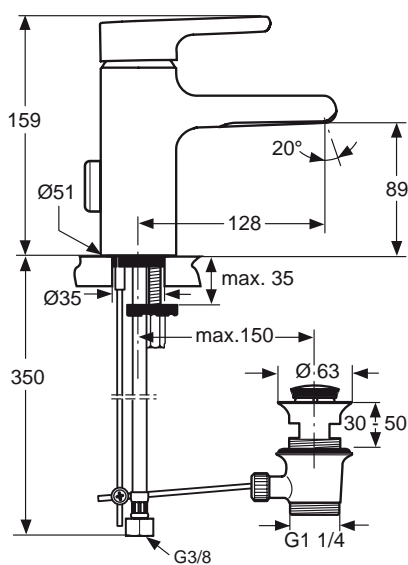

Description

Attitude basin mixer 1 hole, with 40 mm Multiport Click cartridge, Cool body, flexible hoses G3/8", aerator spout, pop-up waste, removable inlay, Easy-fix, chrome

Attitude basin mixer 1 hole, with a **maximum 5lt/min flowrate**, with 40 mm Multiport cartridge, Cool body, flexible hoses G3/8", waterfall aerator spout, pop-up waste, removable inlay, Easy-fix, chrome

Attitude basin mixer Piccolo, 1 hole, **with a maximum 5lt/min flowrate**, with 40 mm Multiport cartridge, Cool body, flexible hoses G3/8", waterfall aerator spout, pop-up waste, removable inlay, Easy-fix, chrome

Alternative product

You can obtain a **maximum 5lt/min flowrate** with one extra component. Specifically:

Attitude basin mixer 1 hole, with maximum 5lt/min flowrate, with 40 mm Multiport Click cartridge, Cool body, flexible hoses G3/8", aerator spout, pop-up waste, removable inlay, Easy-fix, chrome.

Necessary codes to order: A4594AA (basin mixer) and A962079NU (regulator).

Recommended equipment

Cache flow regulator that provides a maximum 5lt/min flowrate.

Product

Article-No.

Basin mixer aerator spout	A4594AA
Basin mixer waterfall spout	A4598AA
Basin mixer Piccolo, waterfall spout	A4754AA

Recommended equipment

Cache flow regulator 5lt/min	A962079NU

Finishes

AA Chrome

A 4598 ..