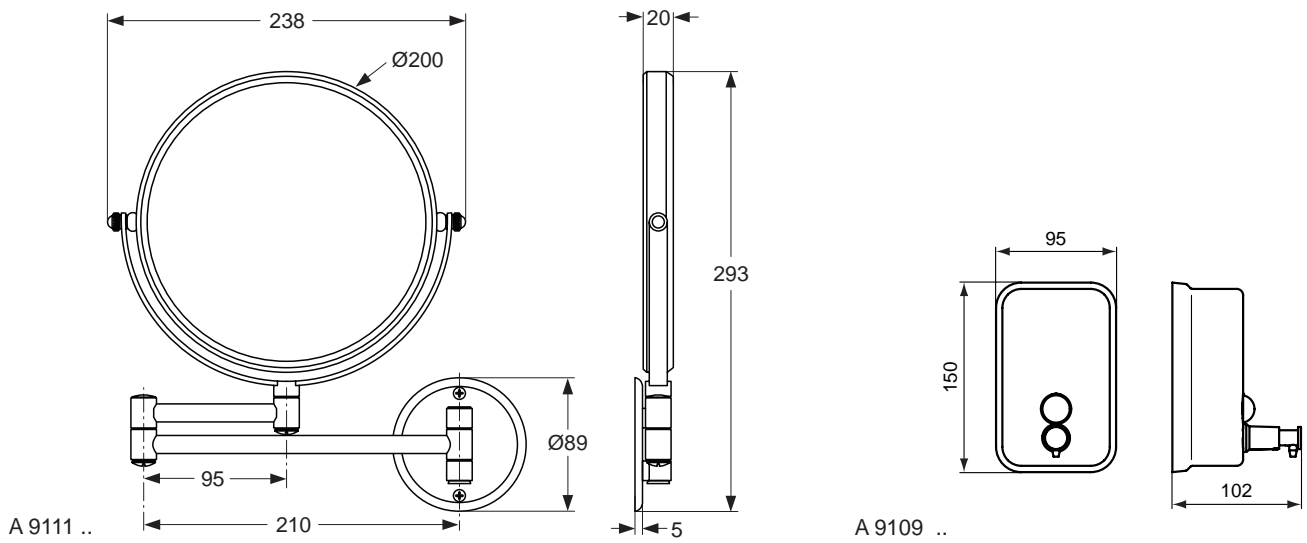

Finishes

AA Chrome

MY Polished Stainless Steel