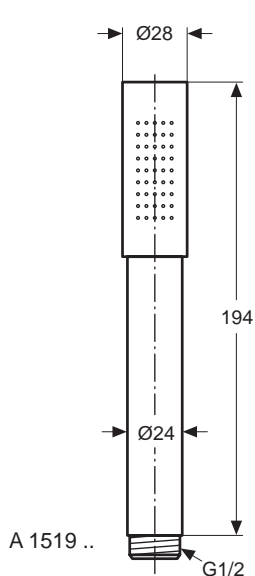

Bathroom
Fittings