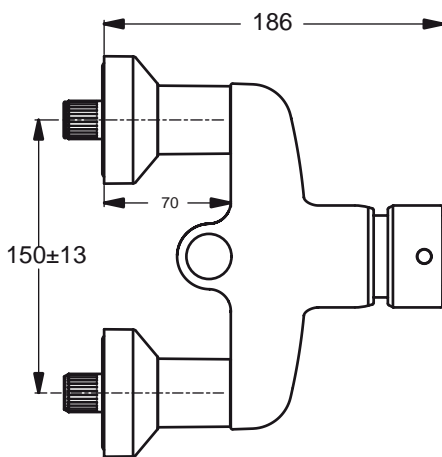

Finishes

AA Chrome

Bathroom
Fittings