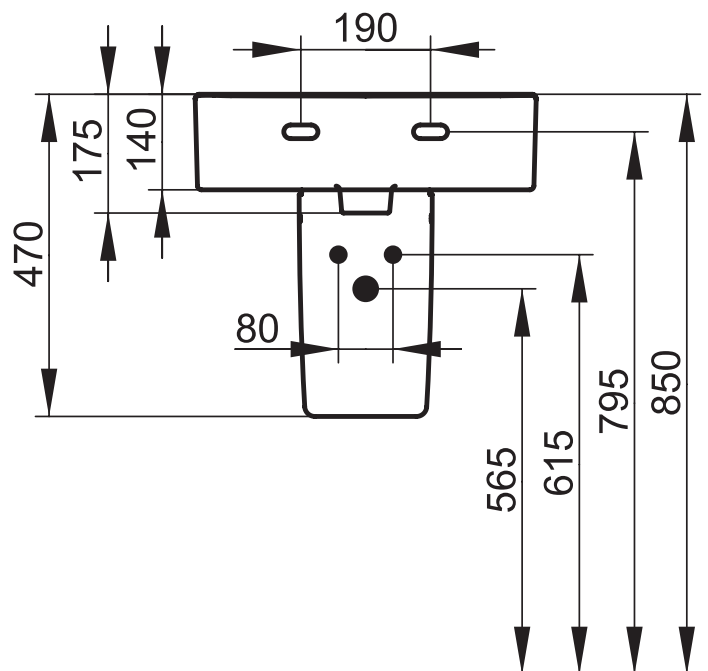

Finishes

01 White