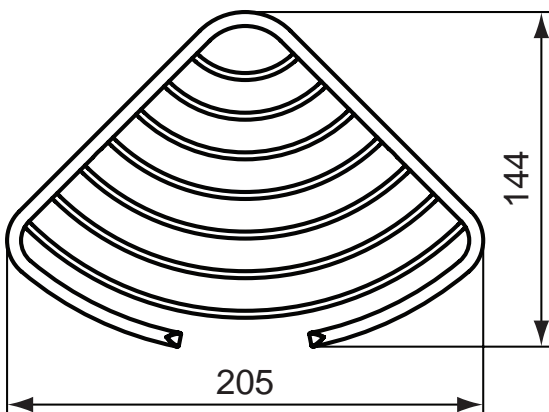

Finishes

AA Chrome