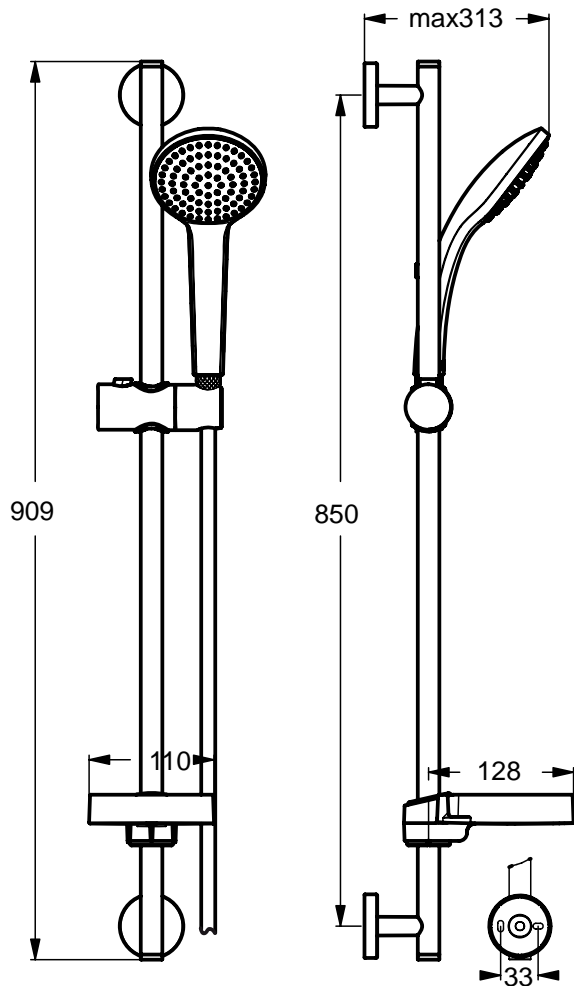

Finishes

AA Chrome

B9414 ..