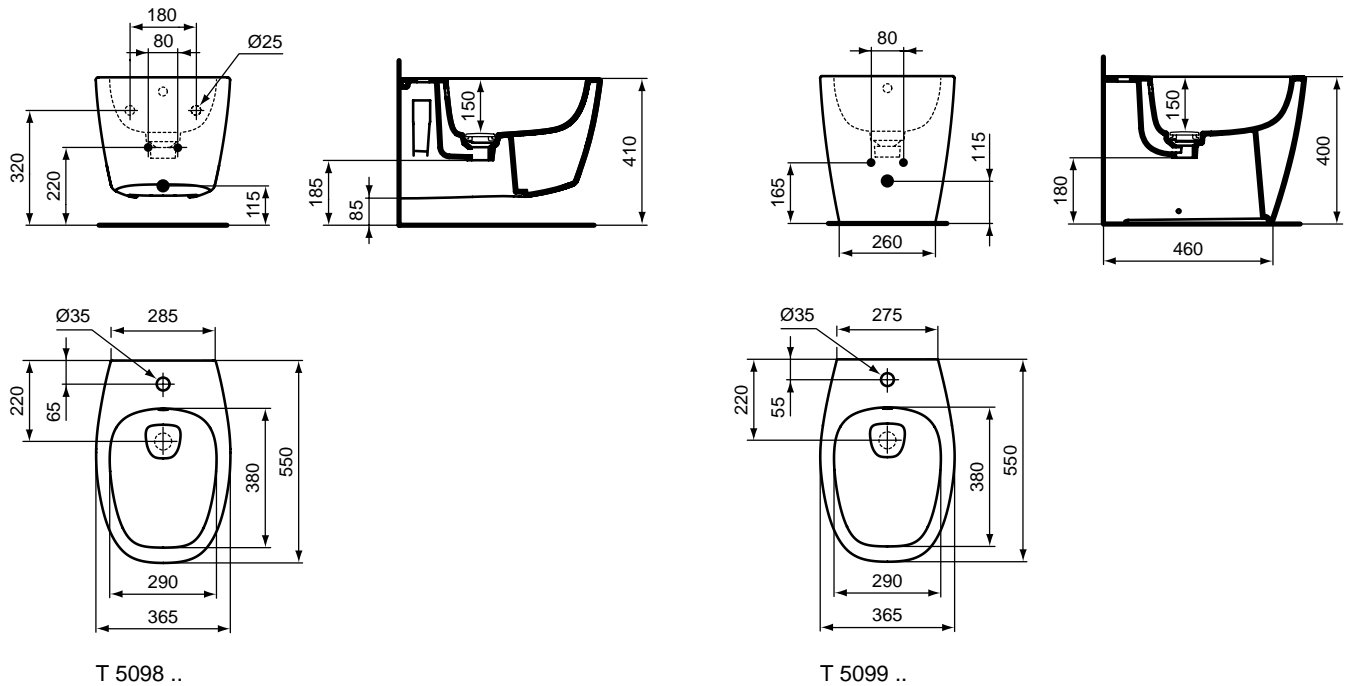

Finishes

- 00 Italian White
- 01 White

Ceramic Products

Description

Dea floor standing back to wall bidet, one tap hole.

Dea wall hung bidet, one tap hole.

Product

Article-No.

Wall hung bidet	T509801
Floor standing BTW bidet	T509901

Finishes

- 00 Italian White
- 01 White

Description

Dea vanity basin 100 x 54 cm, 1 tap hole with hidden overflow and trapezoid ceramic waste cover. Can be installed wall hung with pedestal / semi pedestal or in DEA furniture.