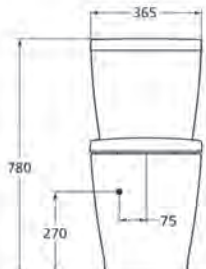

Finishes

01 White