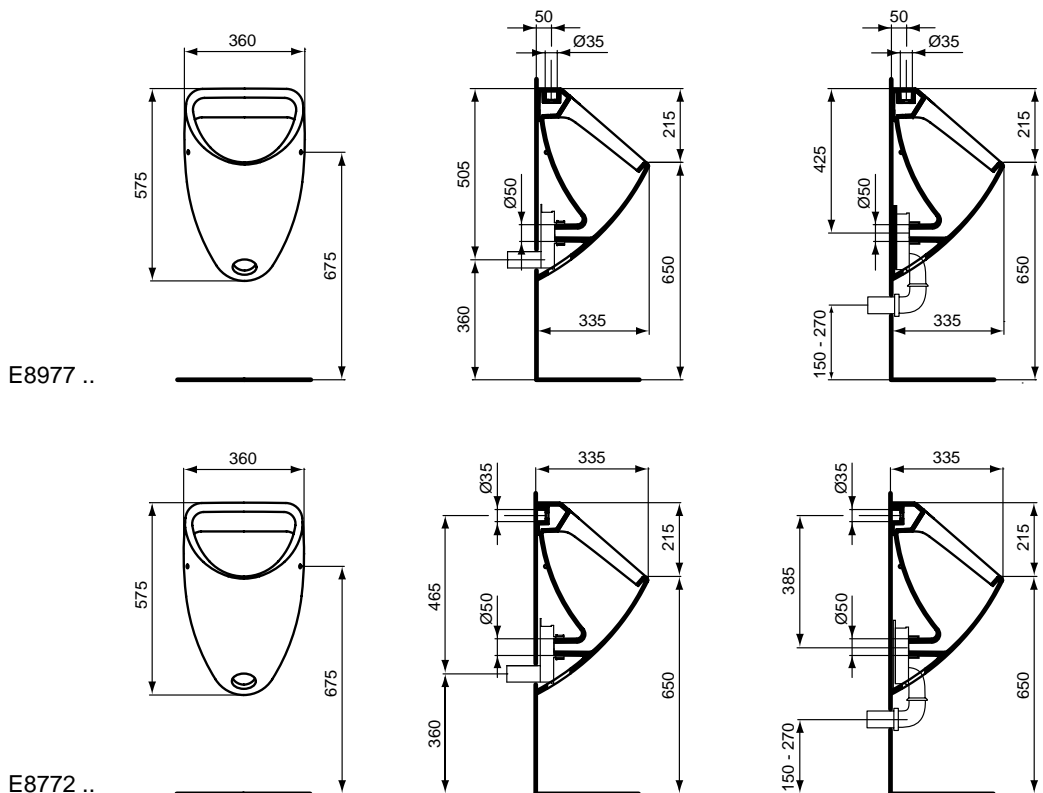

Recommended equipment

Siphon vertical K751501

Siphon horizontal K822367

Connecting set (optional if not included in flush valve) K710667

Ceramic Products

Product	Article-No.
Urinal Top Inlet	E897701
Alternative product	
Urinal Back Inlet	E877201
Necessary equipment	
Fixation set	TT0257919
Recommended equipment	
Siphon vertical	K751501
Siphon horizontal	K822367
Connecting set	K710667

Finishes
01 White