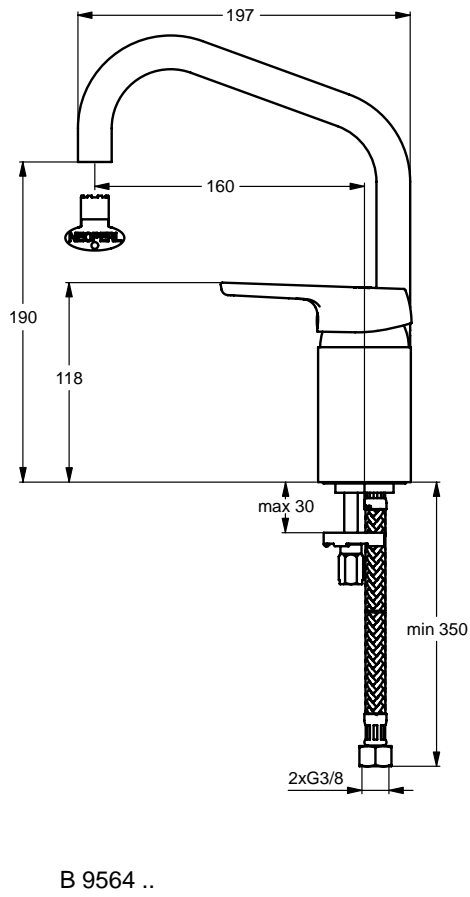

- Finishes**
 AA Chrome
 NU Neutral

Designer: Artefakt

Description

Cerasprint bidet mixer with 40 mm Click cartridge, flow rate and hot water limiter, flexible hoses PEX G3/8", Top-fix, ball-joint M24x1 & cascade aerator M24x1, centering & sealing ring and metal pop-up waste, chrome