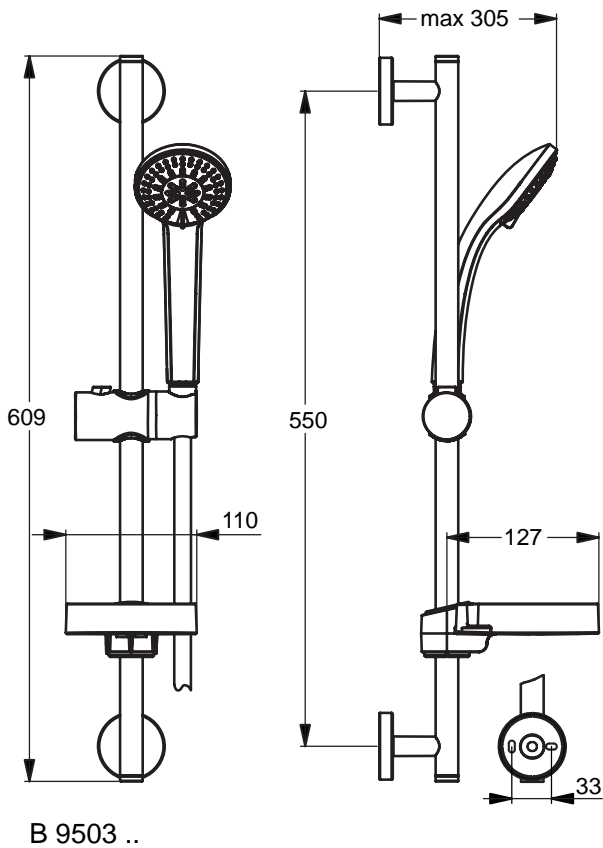

Finishes

AA Chrome

Bathroom Fittings