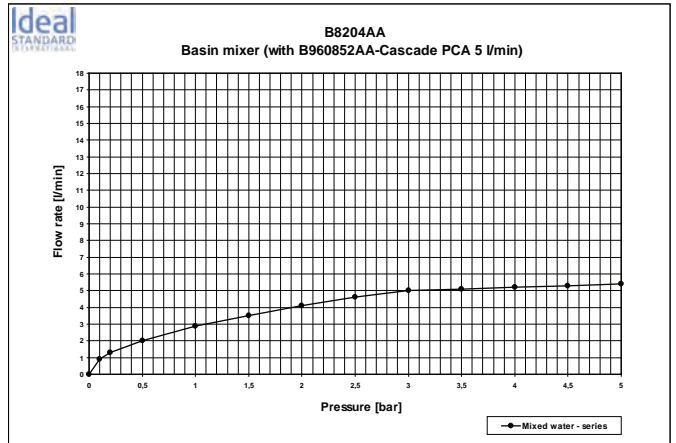

Bathroom Fittings