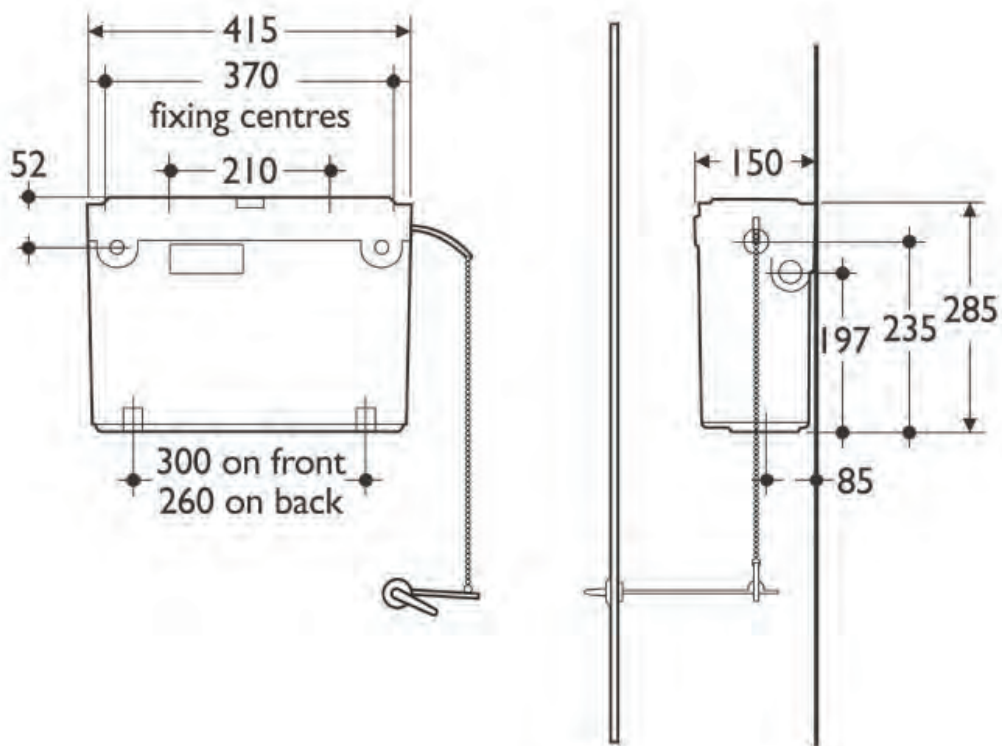

Product

Article-No.

Conceala 2 high level cistern

S362667