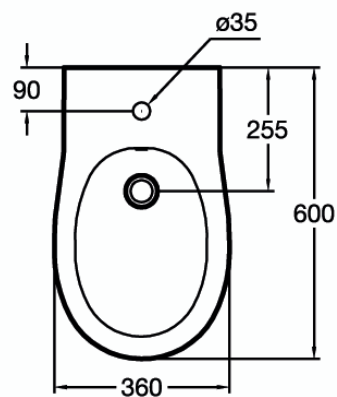

Finishes

01 White