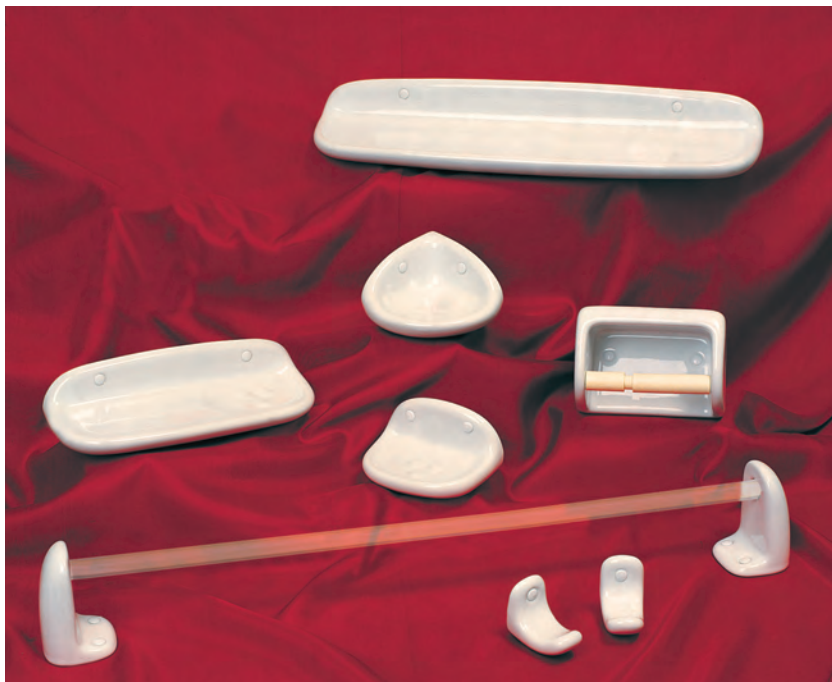

Accessories
please refer to page 306

Ideal Standard ceramic accessories are styled to complete the design of the bathroom and to accent Ideal Standard fixtures.

Finishes
01 White