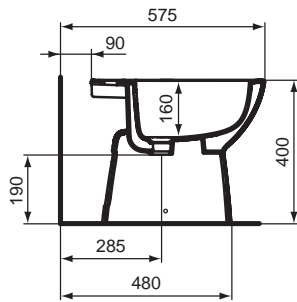

Finishes

01 White

T 5102 ..