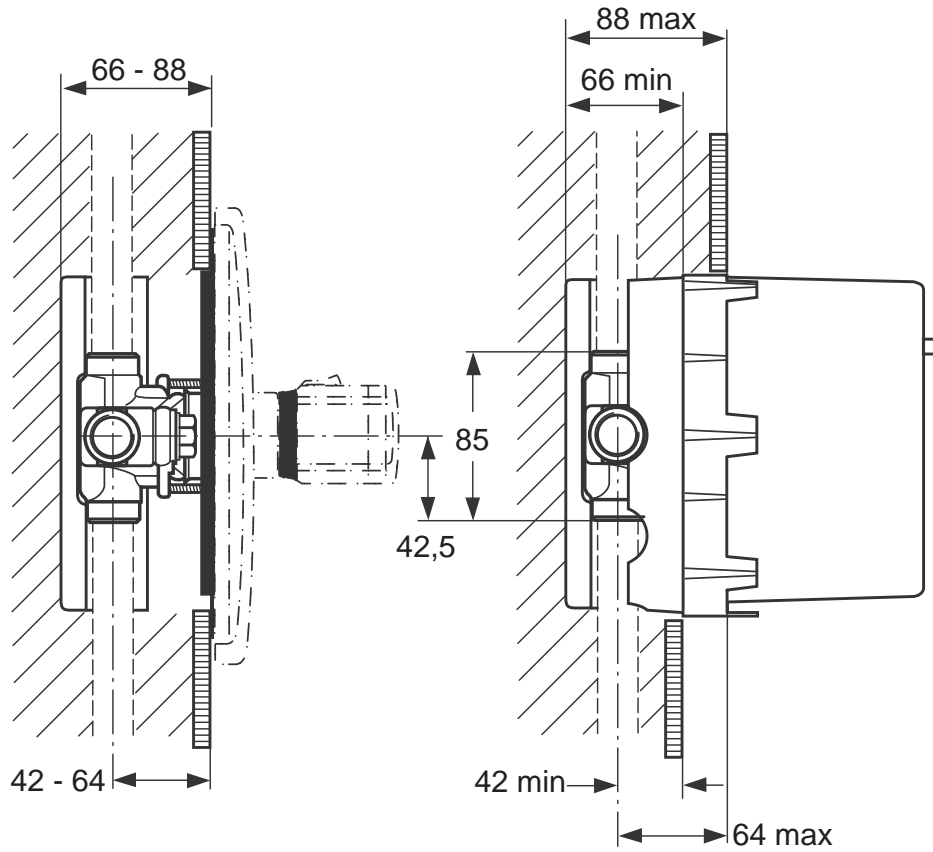

Finishes

NU Neutral