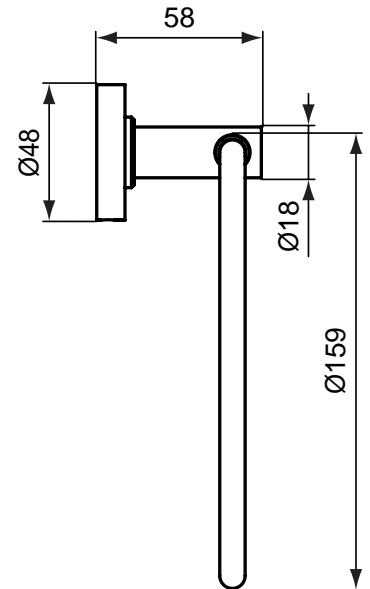

Description

Iom wall mounted towel rack, chrome.

Iom towel ring, chrome.

Product

Article-No.

Towel rack	A9106AA
Towel ring	A9130AA

Finishes

AA Chrome

A 9106 ..

A 9130 ..