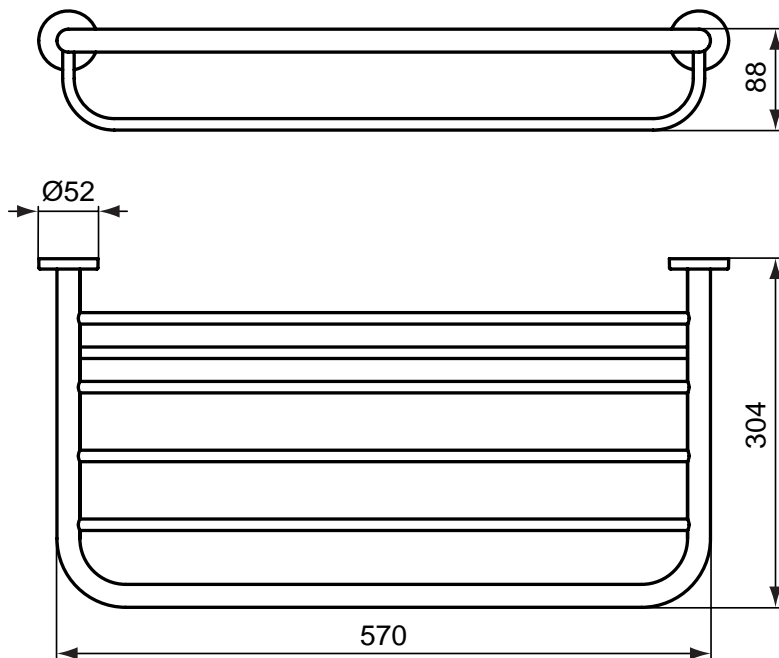

Finishes

AA Chrome

A 9106 ..