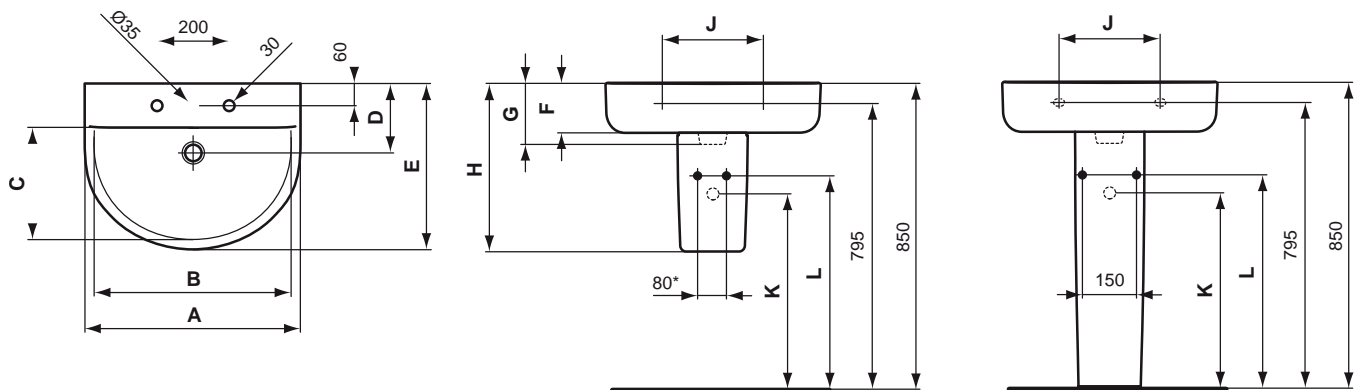

Necessary equipment

Fixation set	K710767
--------------	----------------

Recommended equipment

Pedestal large	E783701
Semi pedestal large	E783901

Finishes

01 White

* 150 without pedestal / for furniture

										Ceramics		Furniture		Tapholes
	A	B	C	D	E	F	G	H	J	K	L	K	L	
E 7740 ..	700	570	275	195	460	140	175	475	280	570	620	530	530	●
E 7732 ..	650	520	275	190	460	140	175	475	280	570	620	530	530	●