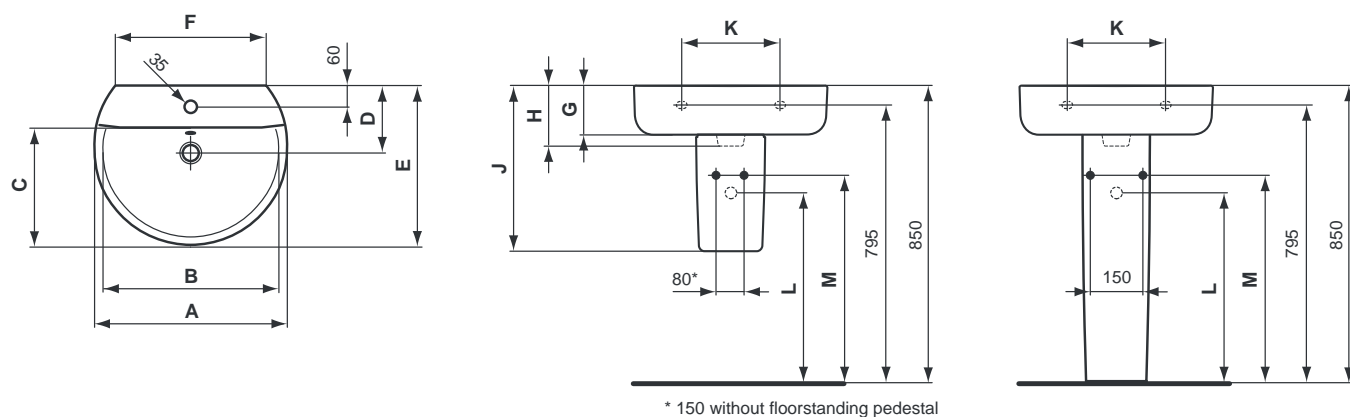

Finishes

01 White

											Ceramics		tap holes
	A	B	C	D	E	F	G	H	J	K	L	M	
E 7862 ..	550	430	275	195	455	430	140	175	470	280	565	615	●