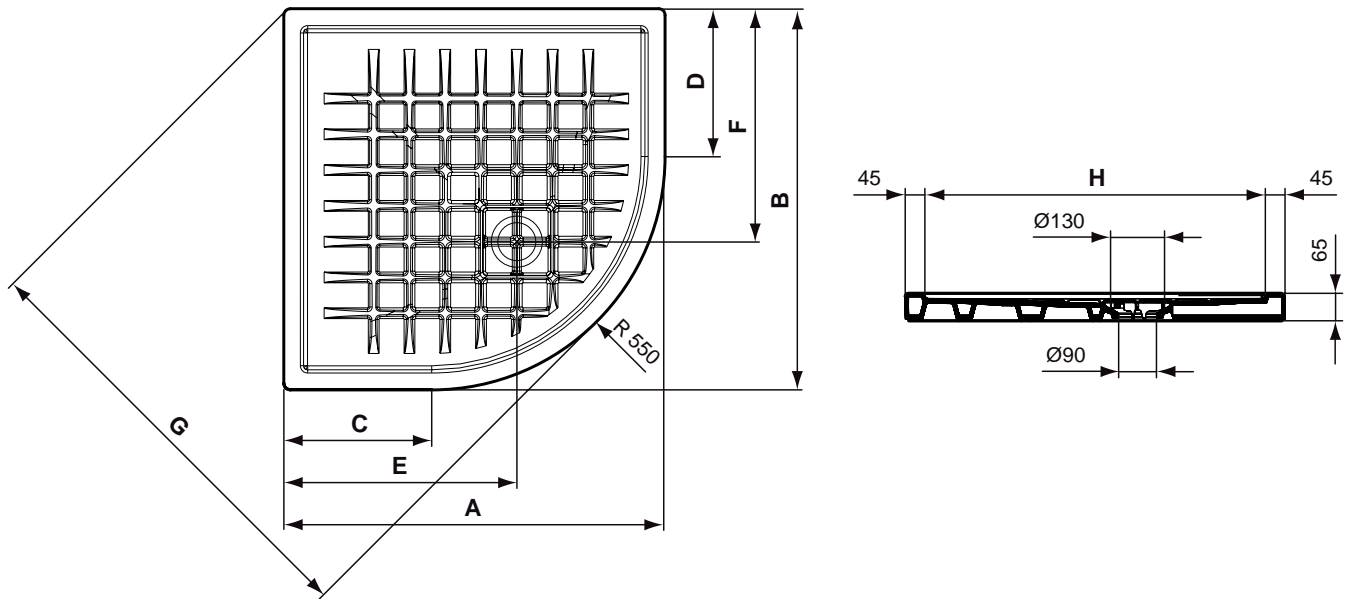

Finishes

01 White

	A	B	C	D	E	F	G	H
T 2584 ..	900	900	350	350	550	550	1040	810
T 2585 ..	800	800	250	250	450	450	900	710

Shower Trays