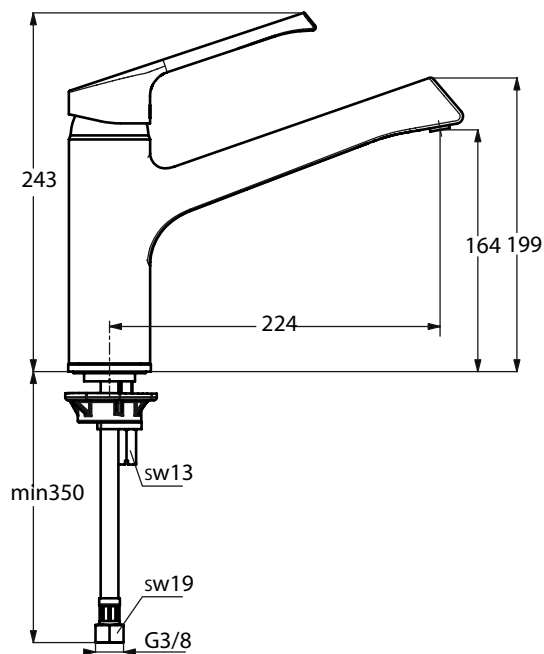

Finishes

- AA Chrome
- NU Neutral