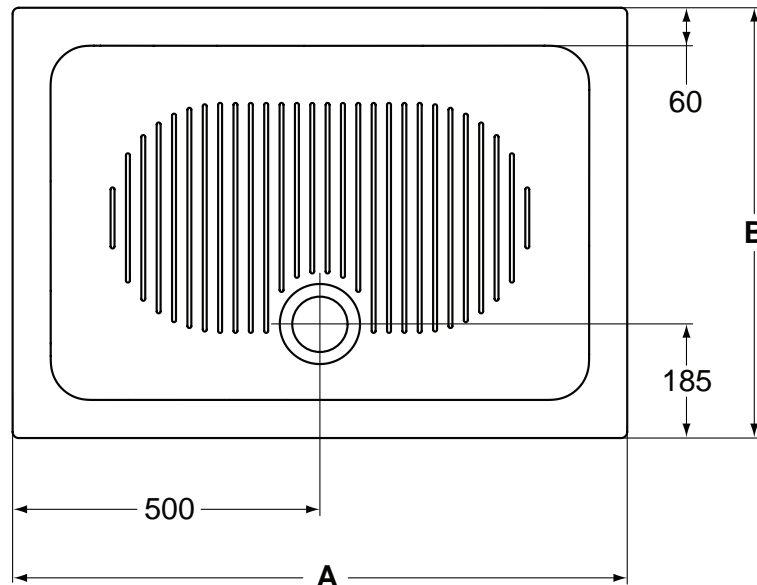

Finishes

01 White

AA Chrome