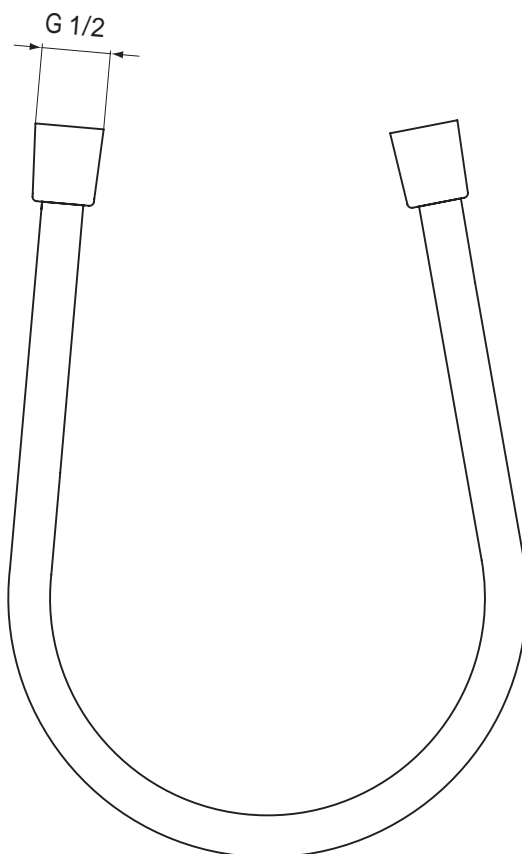

Product

Article-No.

Cerawell IdealFlex shower hose, 125 cm	A3306AA
Cerawell IdealFlex shower hose, 160 cm	A3330AA

Finishes

AA Chrome

Bathroom Fittings

KITCHEN FITTINGS

2015