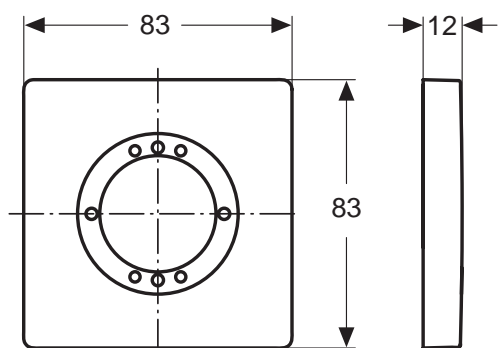

A 1504 ..

Bathroom
Fittings