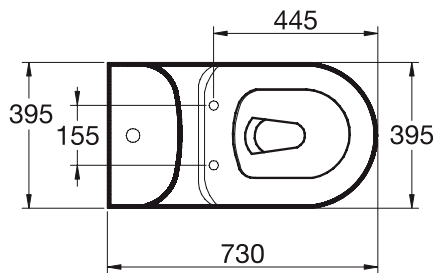

Finishes

01 White