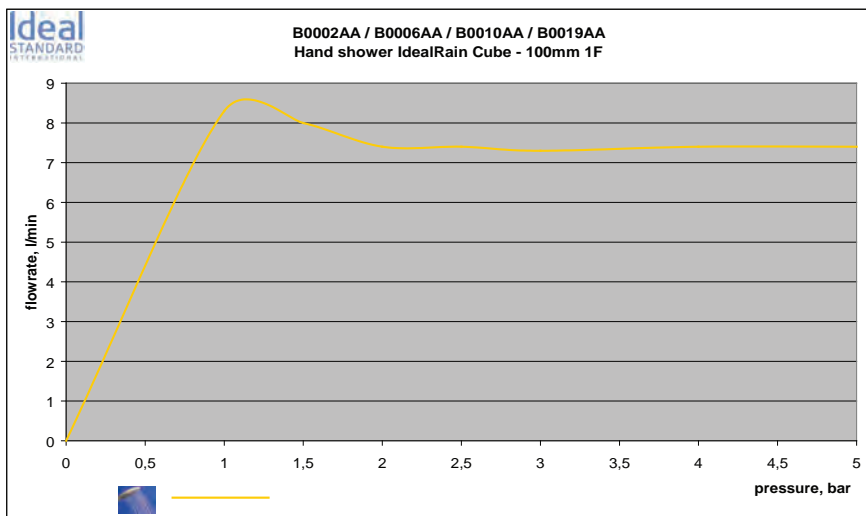

Bathroom
Fittings

Bathroom
Fittings

Showers
please refer to page 572

Please refer to page 746
for spare parts list

Elegant, handy, easy to use, IdealSpray has 4 different shapes of trigger spray shower sets to choose from, so as to reflect your personal taste. The right combination of functionality and design allows your to cover your everyday bathroom needs, while at the same time creating a perfect aesthetic and harmony with all your sanitary ware. The models are being thoroughly tested in order to ensure high quality performance and long lasting usage. Our flow regulators cut water consumption, giving you the peace of mind that you are saving water, energy and money, without compromising functionality.