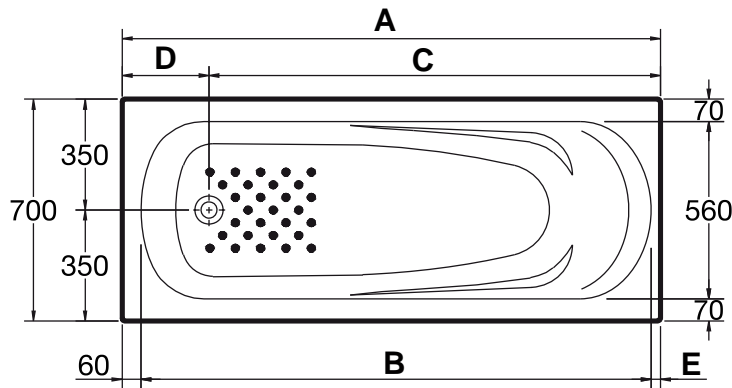

A	B	C	D	E	F	G
G 7096/7395	1700	1610	1425	275	30	370	335
G 7652/7649	1700	1610	1425	275	30	370	335
G 7981/7520	1600	1500	1325	275	40	370	335
G 7984/7676	1500	1410	1240	260	30	390	355
G 7986/7148	1400	1305	1130	270	35	385	350