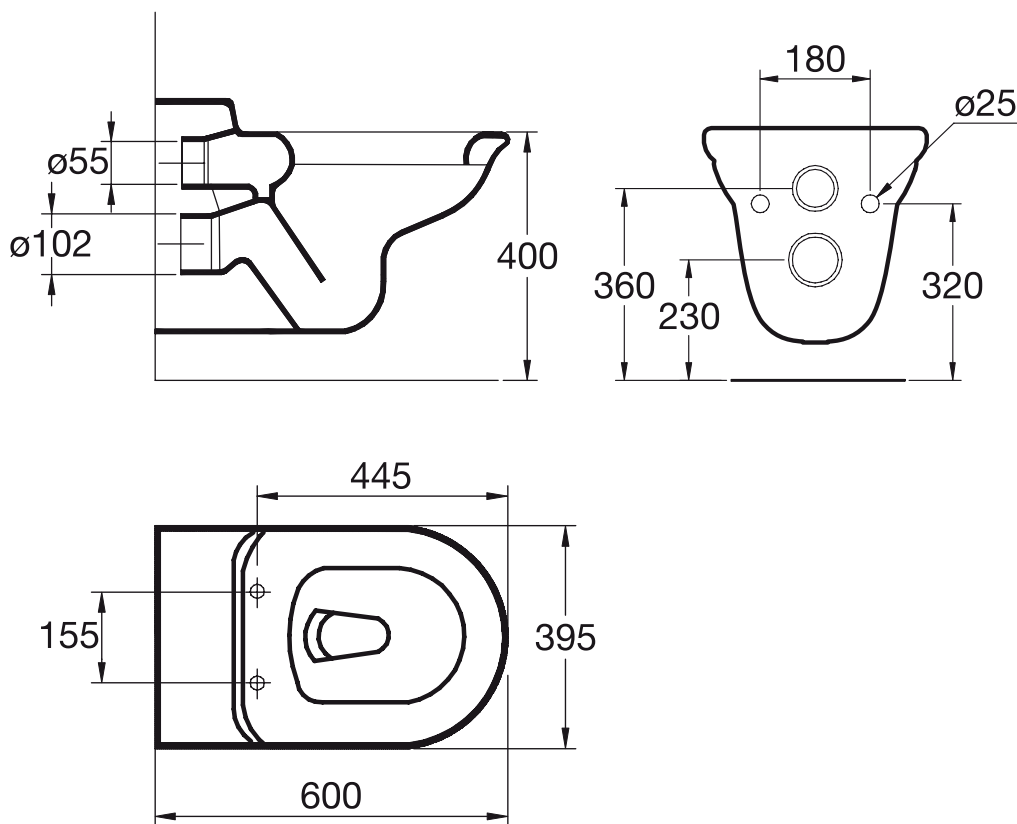

Finishes

01 White

AC White