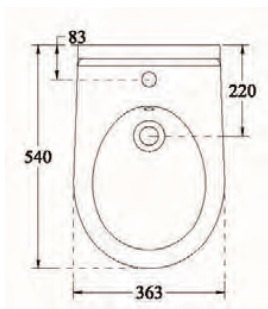

Finishes

01 White