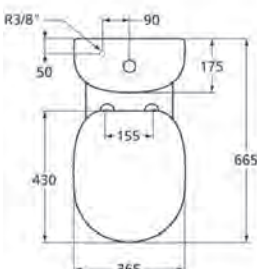

Finishes

01 White