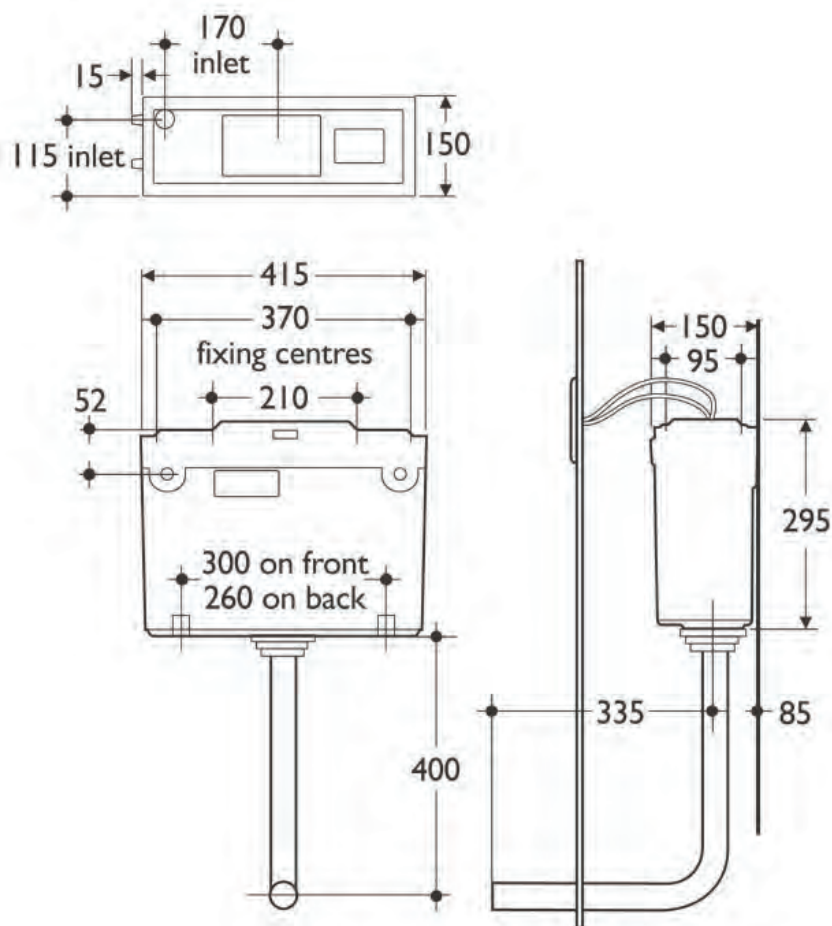

Finishes

AA Chrome