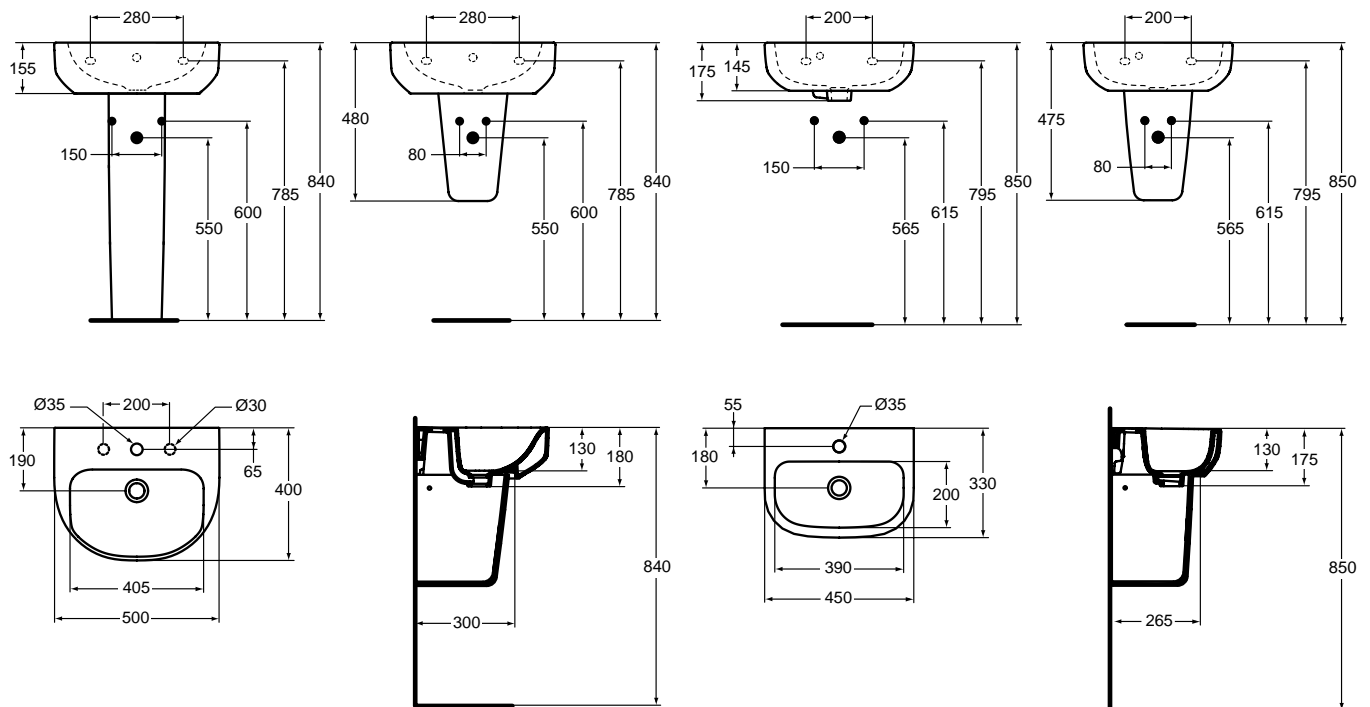

Finishes

01 White