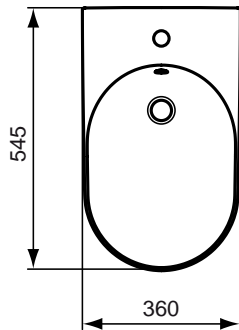

Finishes

61 White

K 5060 ..