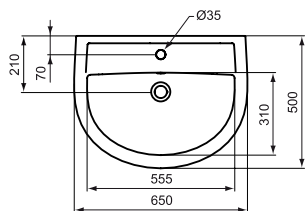

Finishes

01 White