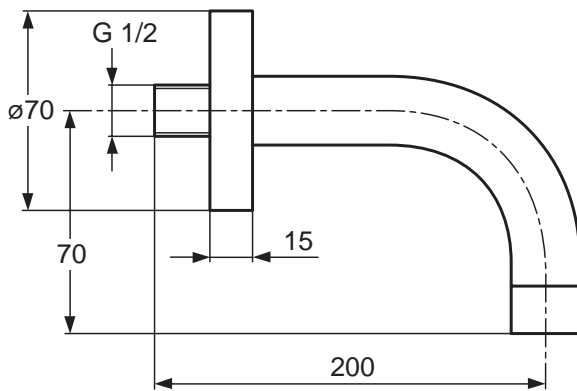

F 1090 ..

A 2924 ..

Description

Cerawell wall fixed elbow for connection to shower hose, chrome

Cerawell wall fixed elbow with handspray holder, chrome

Product

Article-No.

Cerawell wall elbow	A3318AA
Cerawell wall elbow with holder	A2406AA