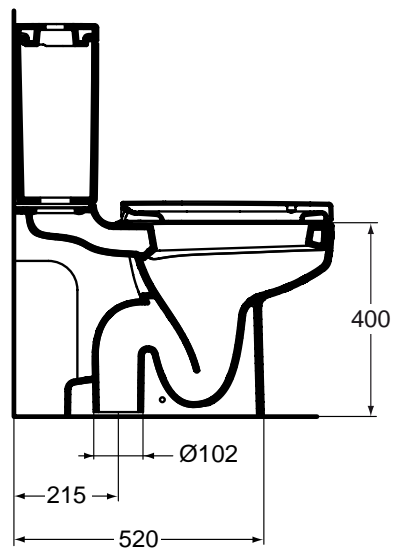

Finishes

01 White