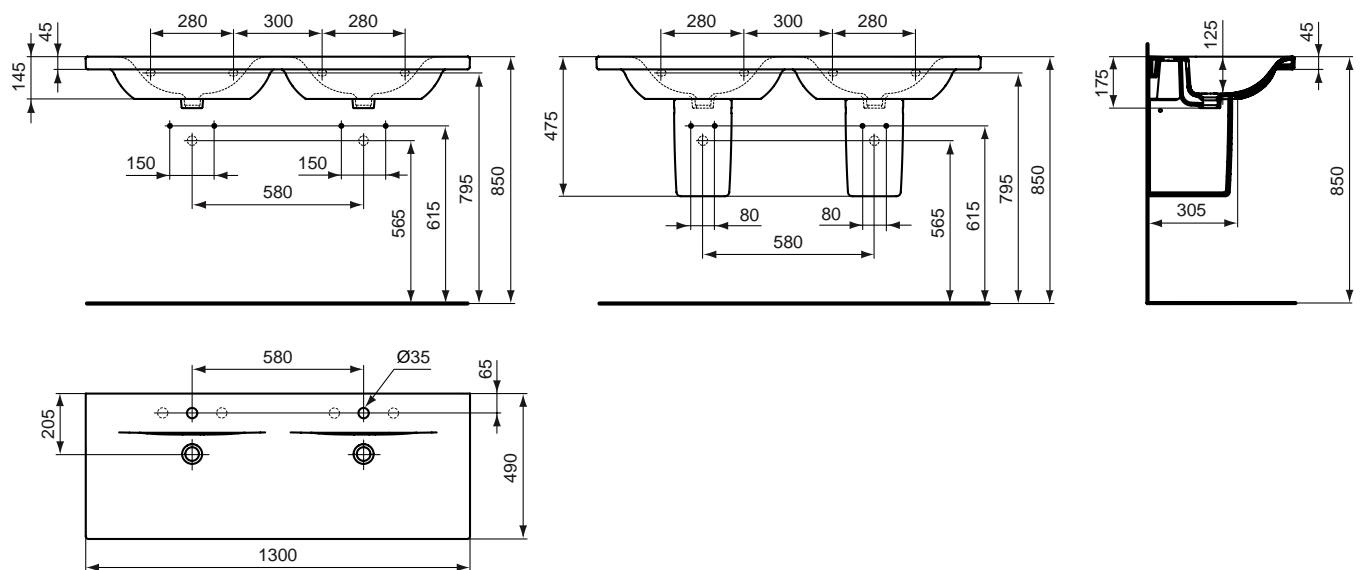

Finishes

01 White

AA Chrome