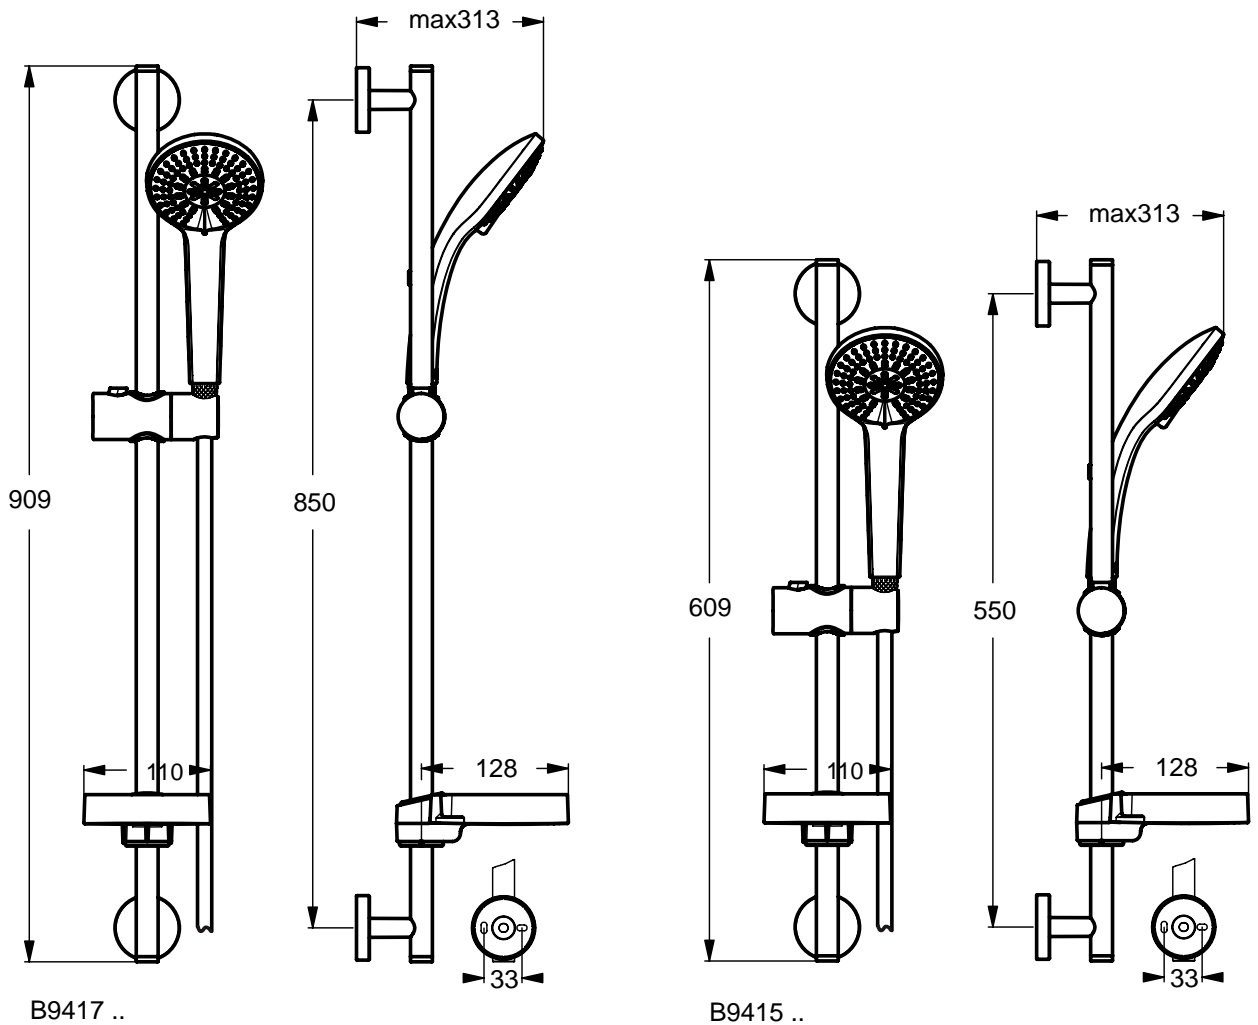

Product

Article-No.

IdealRain Shower kit M3 900 mm	B9417AA
IdealRain Shower kit M3 600 mm	B9415AA

Finishes

AA Chrome

Bathroom Fittings

Designer: Artefakt

Description