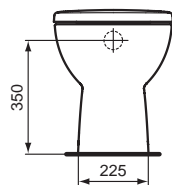

Ceramic Products

Description

Tempo floor standing bowl VO. Can be combined with Deco or Eco W30 built-in tanks.

Tempo floor standing bowl. Can be combined with Deco or Eco W30 built-in tanks.

Tempo BTW floor standing bowl. Can be combined with Deco or Eco W30 built-in tanks.

Necessary equipment

Seat & cover with soft closing mechanism.

Seat & cover.

Product

Article-No.

Single floor standing bowl VO	T328501
Single floor standing bowl HO	T328601
Single BTW floor standing bowl	T331401

Necessary equipment

Seat & cover soft closing	T679301
Seat & cover	T679201

Finishes

01 White