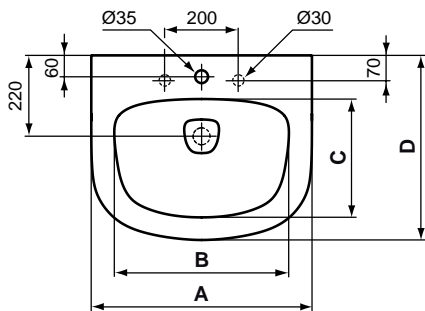

Finishes

01 White

	A	B	C	D	E
T 0448 ..	1000	610	360	540	330
T 0447 ..	800	540	360	540	330
T 0446 ..	600	475	320	500	325