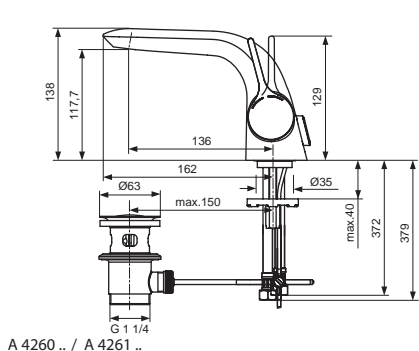

Finishes

AA Chrome

Bathroom Fittings