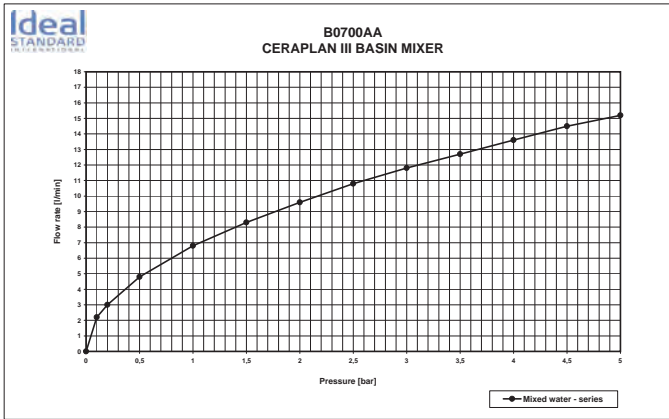

Product

Article-No.

Bath & Shower built in mixer	A6115AA
Shower built in mixer	A6114AA

Necessary equipment

Kit 1 Easy-Box	A1000NU
----------------	----------------

Finishes

AA Chrome

NU Neutral