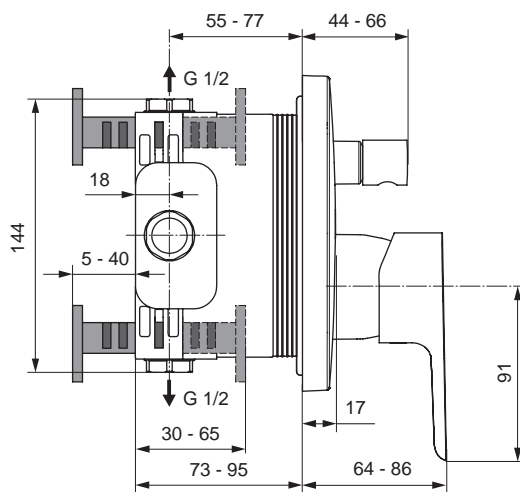

Finishes

AA Chrome

NU Neutral