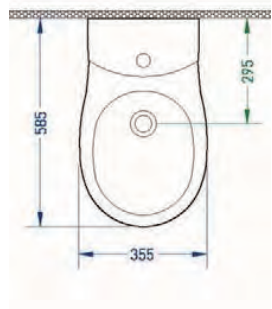

Finishes

01 White