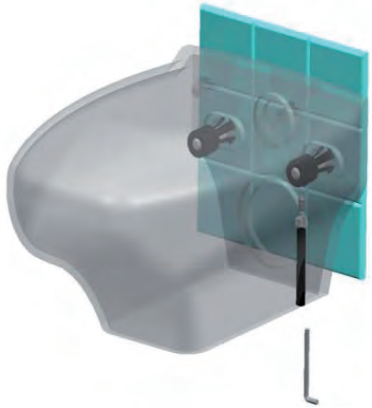

Visible holes are easily dirtied and spoil the total aesthetics of the bathroom ceramics. The hidden fixation system/installation offers an attractive alternative and provides easier cleaning.

The new fully hidden attachment make the difference for the wall hung toilets and bidets as the side surfaces are completely hole-free. (Dea/Connect wall hung bowls)