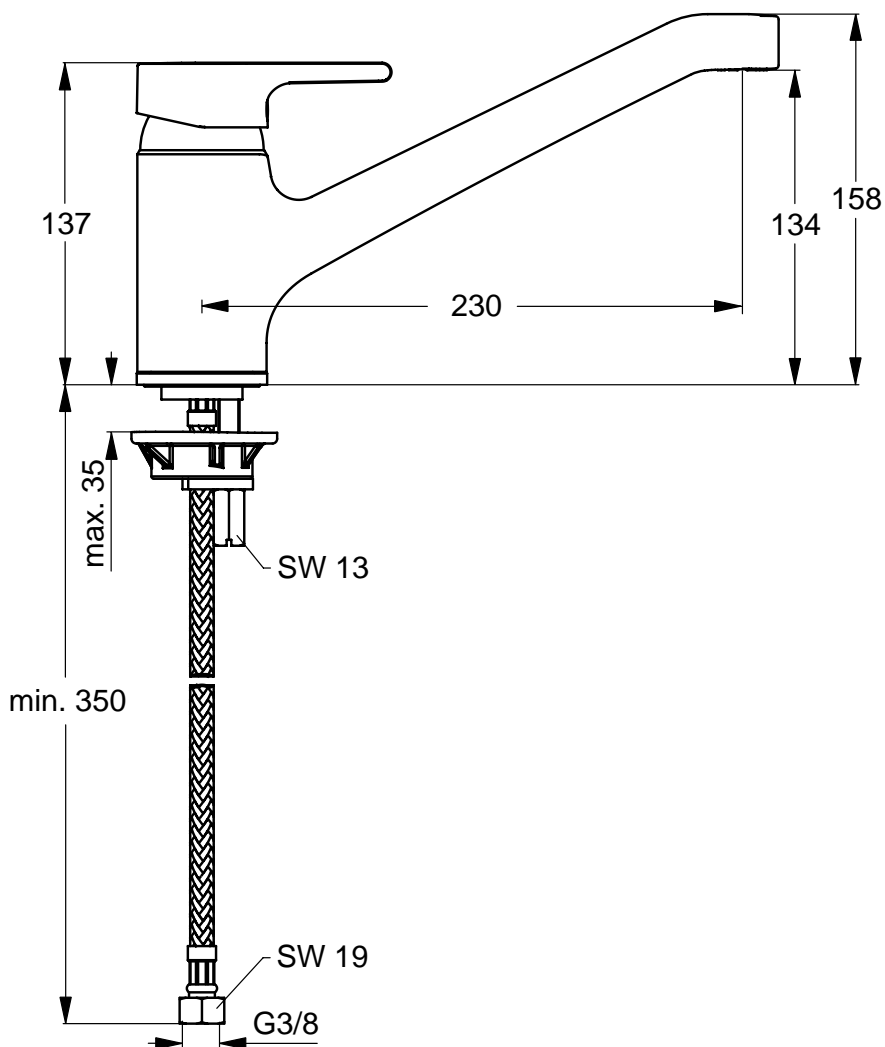

Finishes

- AA Chrome
- NU Neutral