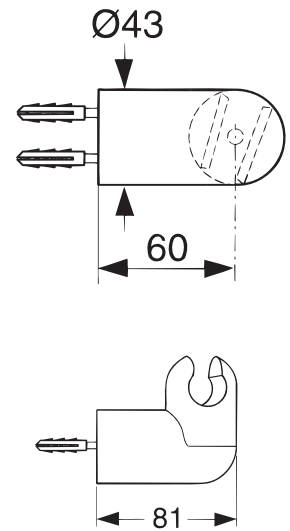

A 3319 ..

A 3333 ..

Description

Cerawell Metal Flex shower hose, 125 cm, double clenched metal shower hose, M1/2"xM1/2"

Cerawell Metal Flex shower hose, 150 cm, double clenched metal shower hose, M1/2"xM1/2"