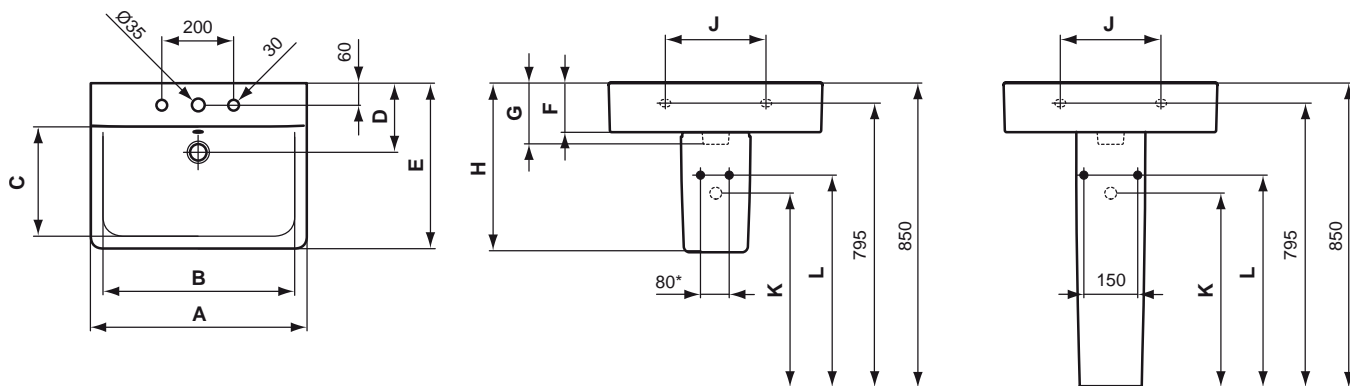

Necessary equipment

Fixation set	K710767
--------------	---------

Recommended equipment

Pedestal large	E783701
Semi pedestal large	E783901

Finishes

01 White

* 150 without pedestal / for furniture

										Ceramics		Furniture		Tapholes
	A	B	C	D	E	F	G	H	J	K	L	K	L	
E 7736 ..	700	560	270	195	460	140	175	470	280	565	615	530	530	●
E 7729 ..	650	520	275	195	460	140	175	470	280	565	615	530	530	●