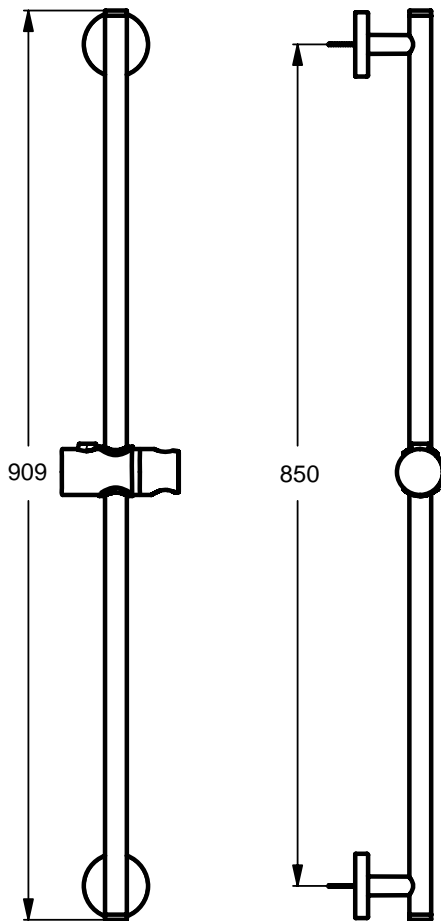

Finishes

AA Chrome

B9422 ..