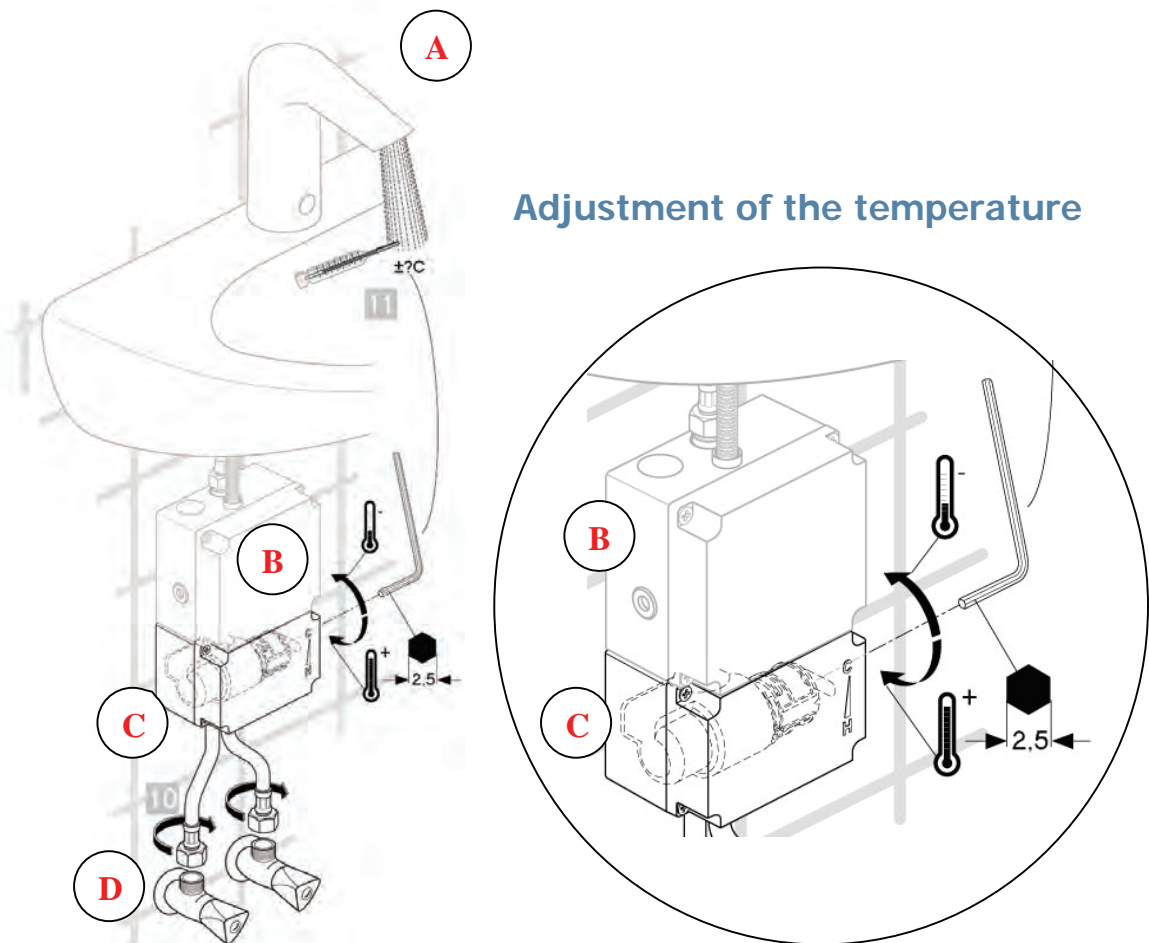

ii) Individual Thermostat A3813NU (Pre – mixer)

The illustration above shows an example installation of an electronic fitting (A) with an Electronic box (B) and the Thermostatic Kit (C). The Electronic box (B) is connected to the fitting. The Thermostatic Kit (C) is installed exactly under the Electronic box (B) and is connected to the water supplies (D), cold and hot.

The Thermostatic Kit (C) receives hot and cold water and mixes it to the temperature defined by the installer. As soon as the sensor detects motion (when a user approaches to wash up and moves his hands in front of the sensor), the solenoid valve within the Electronic box opens in order for the **mixed** water to pass through and come out of the fitting (A).