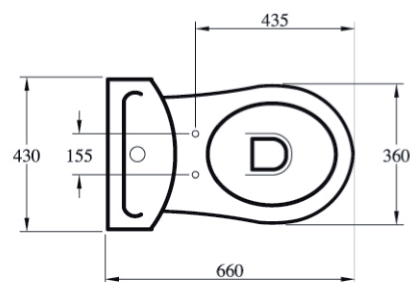

Finishes

01 White