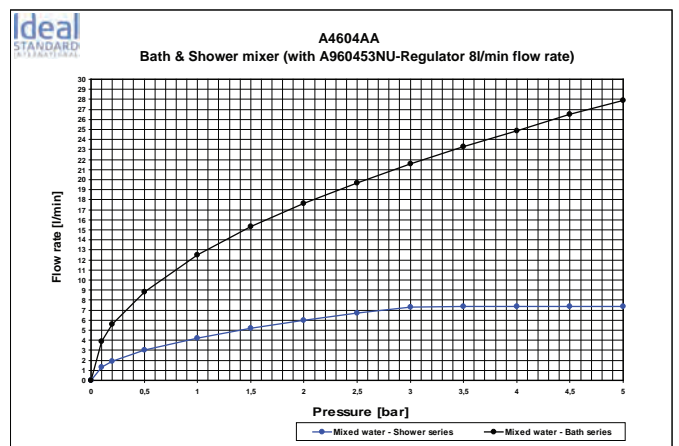

Bathroom
Fittings