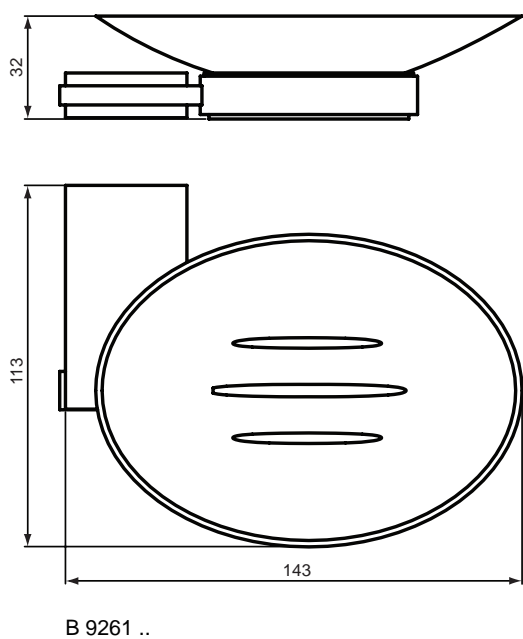

Description

Playa wall mounted glass soap dish, chrome

Playa wall mounted glass lotion dispenser

Furniture & Accessories

Product

Article-No.

Soap dish	B9261AA
Lotion dispenser	B9269AA

Finishes

AA Chrome