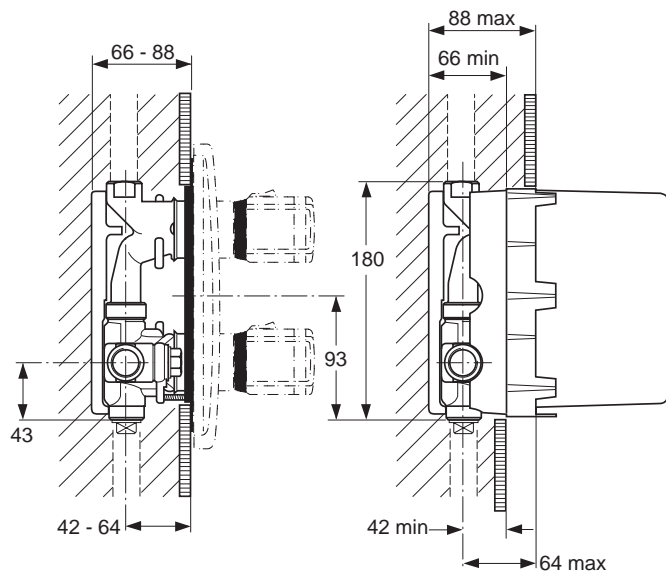

Description

Bath & shower built-in KIT 1 universal, for all built-in mixers and unitherm, with 47 mm Click cartridge

Bath & shower built-in KIT 1 universal, for built-in mixers with 40 mm multiport cartridge

Individual built-in KIT 1 thermostat

Product

Article-No.

Kit 1 universal	A2650NU
Kit 1 multiport	A2363NU
Kit 1 individual thermostat	A2353NU

Finishes

NU Neutral

Bathroom Fittings

A 2353 ..