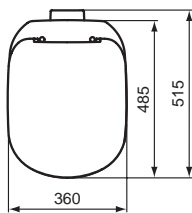

Ceramic Products

Description

Tempo floor standing bowl VO. Can be combined with Deco or Eco W30 built-in tanks.

Tempo floor standing bowl. Can be combined with Deco or Eco W30 built-in tanks.

Tempo BTW floor standing bowl. Can be combined with Deco or Eco W30 built-in tanks.

Necessary equipment

Seat & cover with soft closing mechanism.

Seat & cover.

Product

Article-No.

Single floor standing bowl VO	T328501
Single floor standing bowl HO	T328601
Single BTW floor standing bowl	T331401

Necessary equipment

Seat & cover soft closing	T679301
Seat & cover	T679201

Finishes

01 White