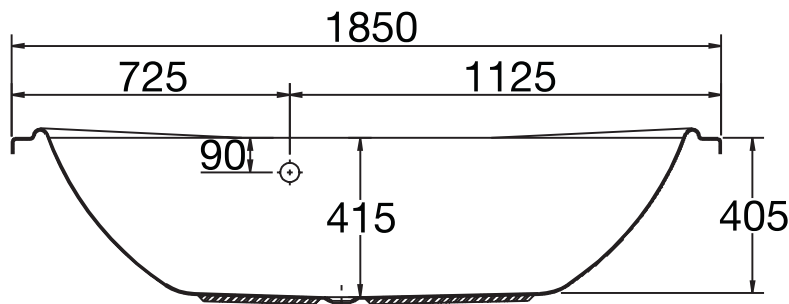

Finishes

01 White

Sec A-A

Whirlpool-Systems
please refer to page 660

Please refer to page 753
for spare parts list

Ellipse bathtub in Oval shape is a unique product proposition, adding extra styling to one's bathroom. With extra depth for „soaking“ and a large bathing area in smooth curved lines, Ellipse tub is designed to maximise relaxation while bathing. Apart from the Non-Whirlpool version, you can also select the Whirlpool tub, equipped with either Standard 8 (8 side hydro jets) or Combi 20 (8 side hydro jets and 12 bottom air jets) Whirlpool system.