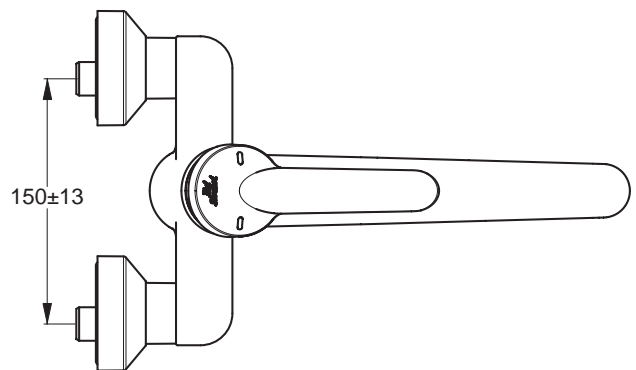

Finishes

AA Chrome

Bathroom
Fittings