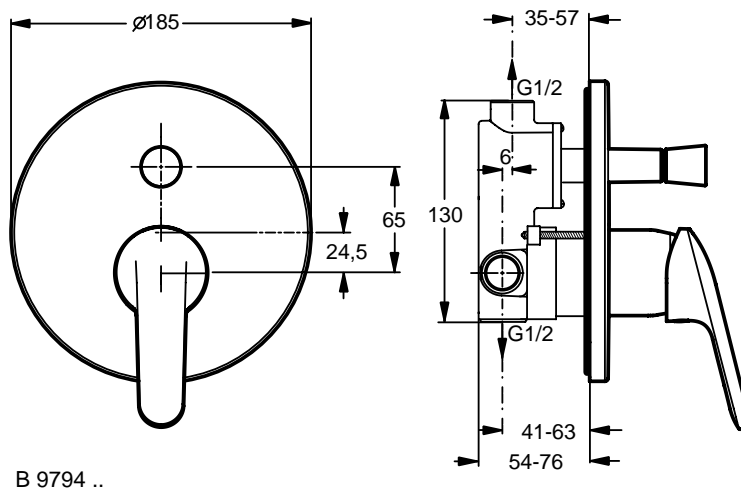

Finishes

- AA Chrome
- NU Neutral

Bathroom Fittings