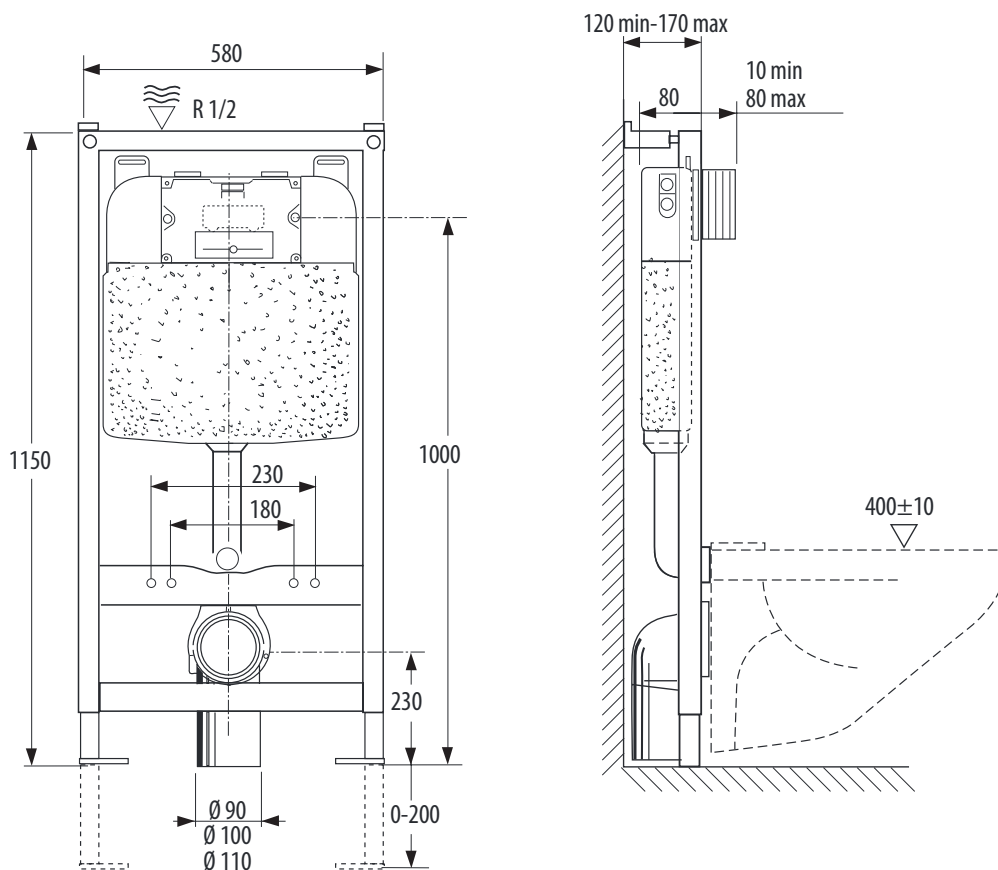

Finishes

AA Chrome