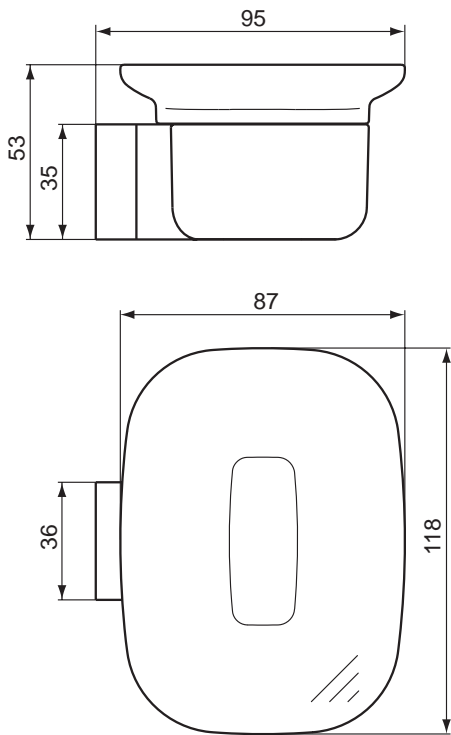

Finishes

AA Chrome

A9141 ..