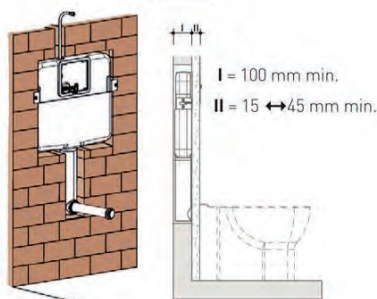

Front fixing