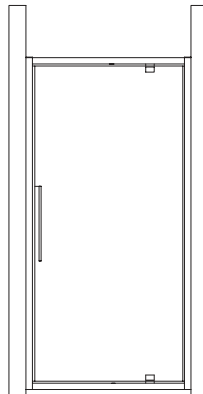

Finishes

EO Chrome

DIMENSIONS	- ADJUSTMENTS (cm)	- DOOR OPENING (cm)
KUBO / PV 100	97,0 : 102,0	56,0
KUBO / PV 90	87,0 : 92,0	56,0
KUBO / PV 80	77,0 : 82,0	52,0

DIMENSIONS	ADJUSTMENTS(cm)
KUBO / L 80	77 : 82
KUBO / L 85	82 : 87
KUBO / L 90	87 : 92

Shower Enclosures / Bath Screens