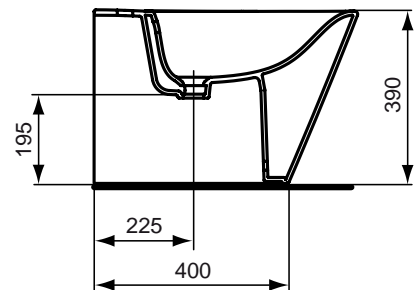

Designer: Artefakt

Ceramic Products

Description

Tonic floor standing back-to-wall bidet, central tap hole punched for over rim supply, including fixation set.

Tonic wall mounted bidet, central tap hole punched for over rim supply, including fixation screws.

Product

Article-No.

Floor standing back-to-wall bidet	K506061
Wall mounted bidet	K505961

Finishes

61 White

K 5059 ..