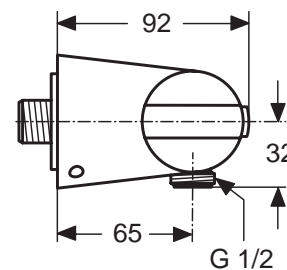

Bathroom
Fittings