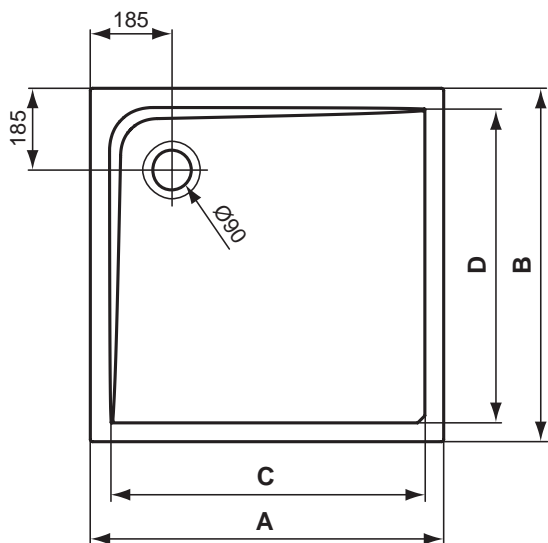

Finishes

AA Chrome

01 White

	A	B	C	D
K 5174 ..	1000	1000	890	856
K 5173 ..	900	900	790	756
K 5172 ..	800	800	690	658
K 1933 ..	700	700	600	556