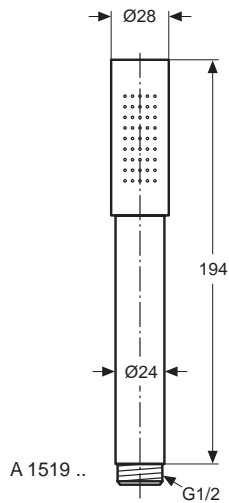

Product

Article-No.

Wall elbow kit	A1521AA
Escutcheon 1 hole	A1504AA
Wall support 370 mm for rain shower	A1524AA
Head shower 300 mm	B9443AA

Necessary equipment

Thermostatic KIT 1	A1499NU
Universal KIT 1	A1501NU
Fixation rail 600 mm	A1503NU

Finishes

NU Neutral

AA Chrome

A 1519 ..