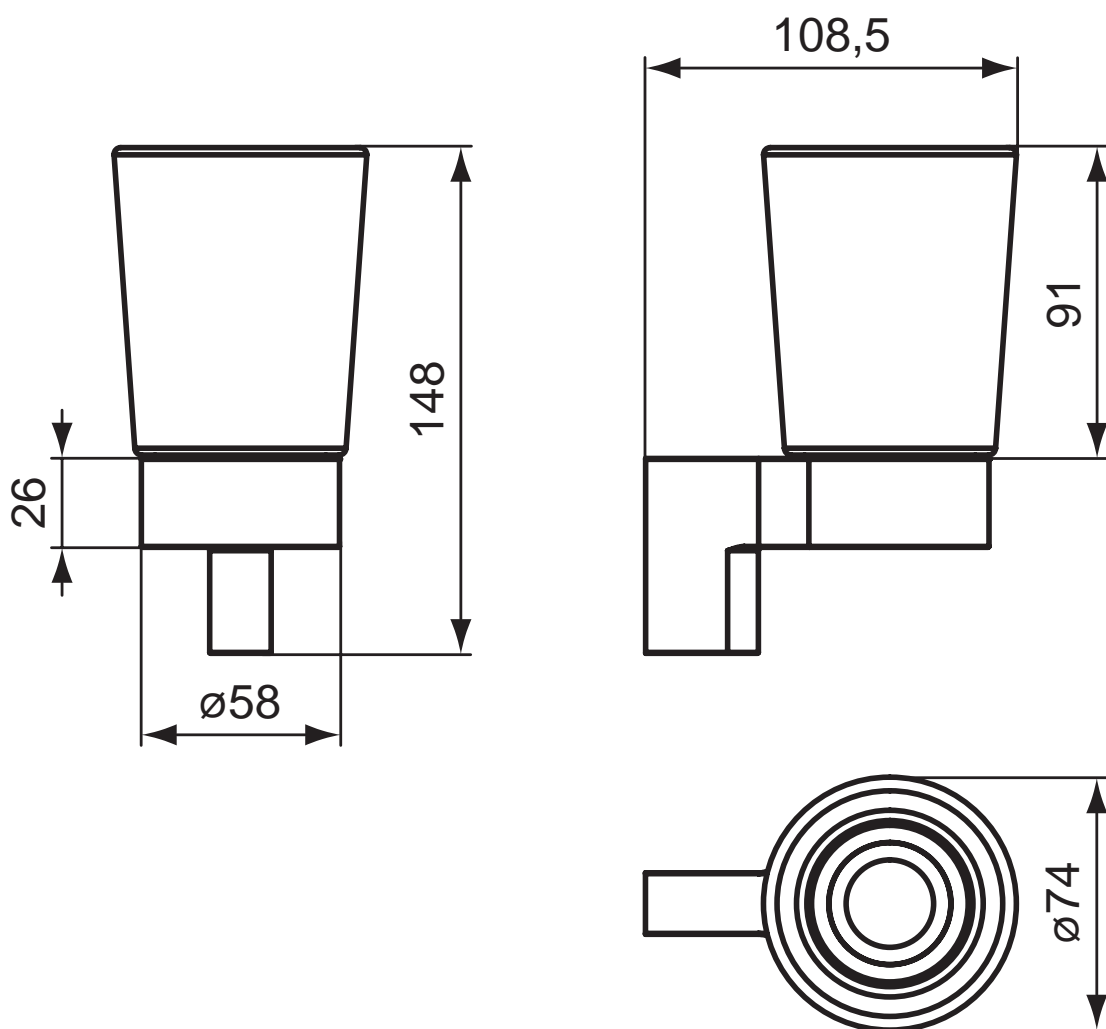

Finishes

AA Chrome