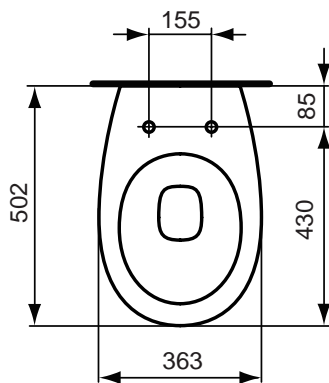

Finishes

01 White