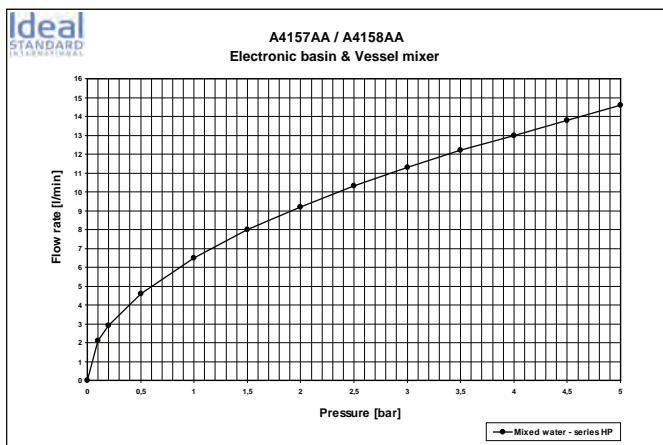

Product

Article-No.

Basin tap push button

B4664AA

Finishes

AA Chrome

Bathroom Fittings

Bathroom Fittings