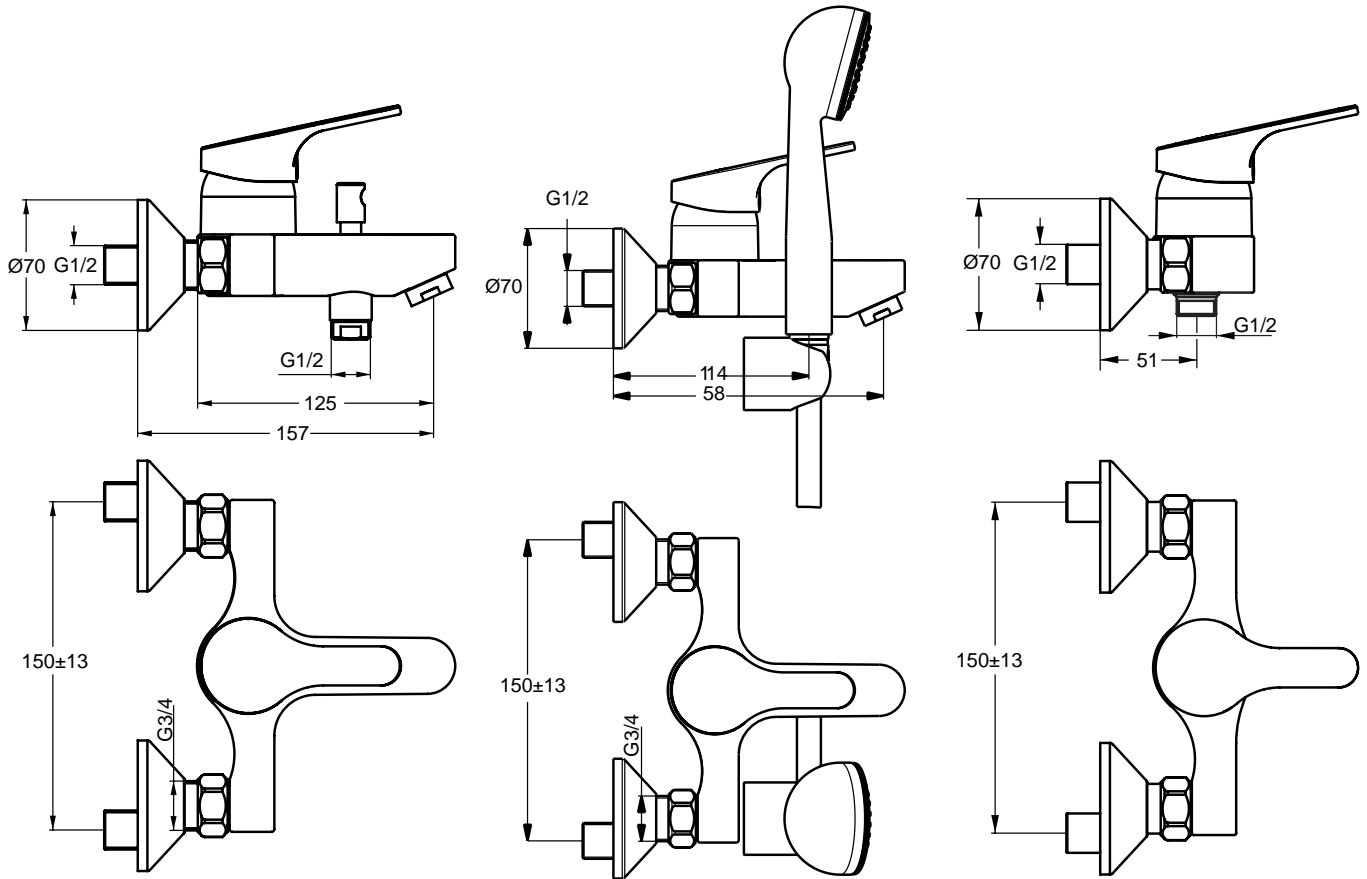

Bathroom
Fittings