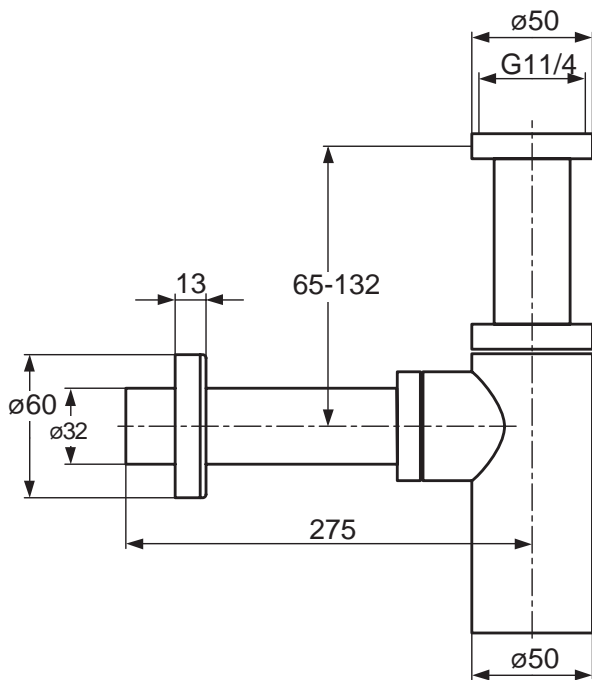

Finishes

AA Chrome

Bathroom
Fittings

A 3488 ..