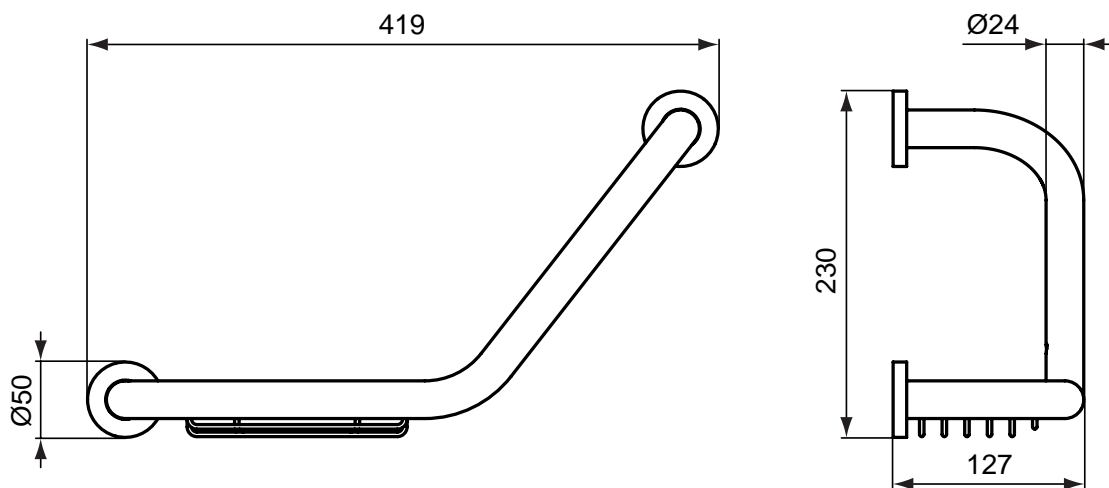

Description

Iom grab rail 30 cm, chrome.

Iom grab rail with soap basket, chrome.

Product

Article-No.

Grab rail	A9126AA
Grab rail with soap basket	A9114AA

Finishes

AA Chrome

A 9114 ..