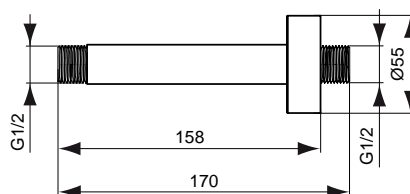

A	B	C	D
B 9445..	420	403	392	109
B 9444 ..	312	300	290	118

B 9446 ..