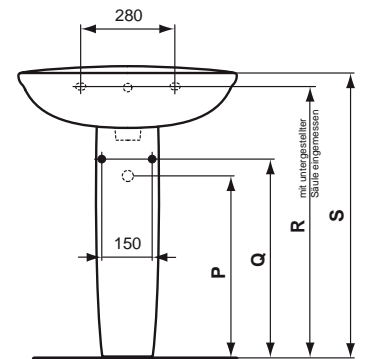

Finishes

01 White

	A	B	C	D	E	P	Q	R	S	tap holes
E 7480 ..	700	570	340	215	540	550	600	800	860	ooo
E 7460 ..	600	490	300	210	490	540	590	800	850	ooo