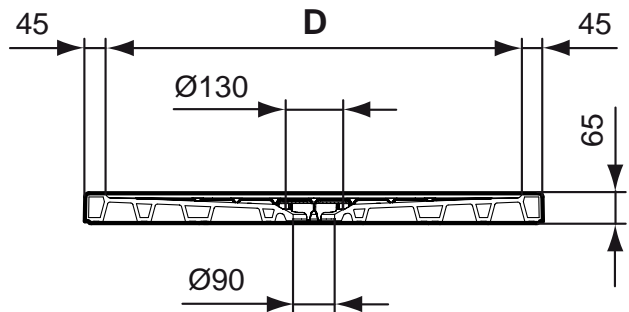

Finishes

01 White

	A	B	C	D
T 2580 ..	1400	750	700	1310
T 2581 ..	1200	800	600	1110