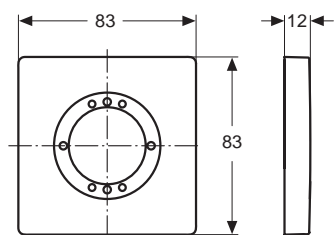

A 1504 ..

Bathroom Fittings