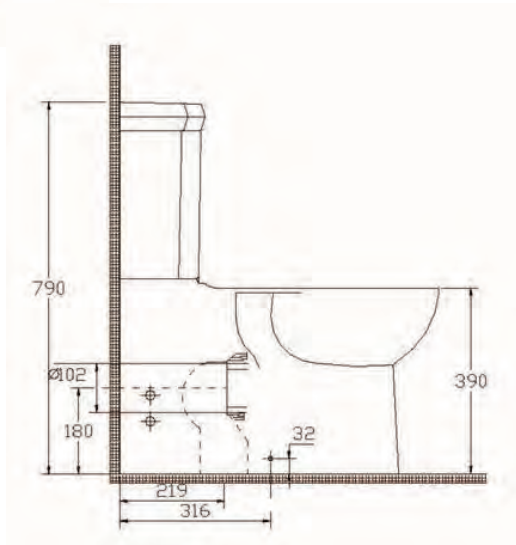

Finishes

01 White