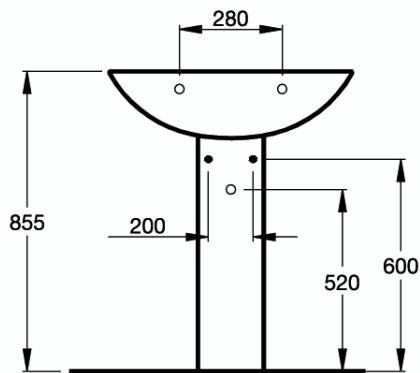

Finishes

01 White