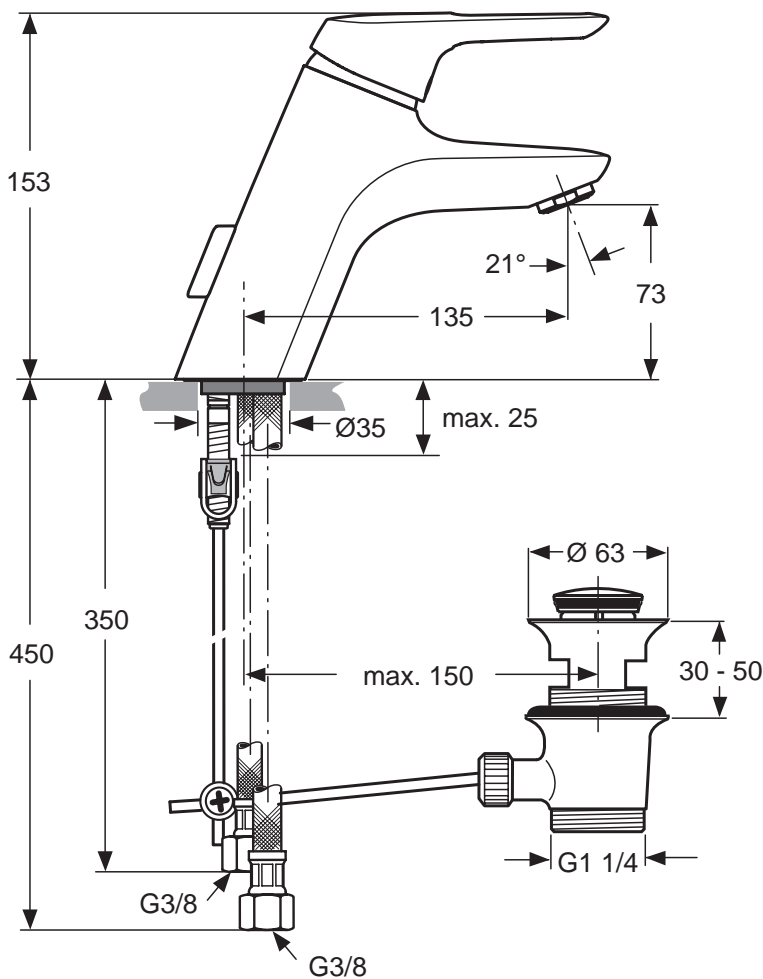

AA Chrome

Bathroom Fittings

A 5646 ..., A5658 ..

Designer: Artefakt

Description

Ceramic Blue bidet mixer with **maximum 5lt/min flow-rate**, with 40 mm Click cartridge with hot water limit stop, cool body, aerator ball joint with maximum 5 lt/min flow-rate, Top fix, flexible hoses G3/8", metal pop-up waste, chrome.