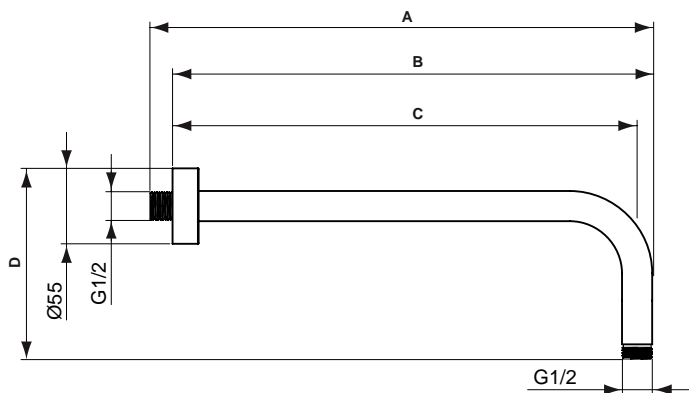

Finishes

AA Chrome

Bathroom Fittings

	A	B	C	D
B 9445..	420	403	392	109
B 9444 ..	312	300	290	118