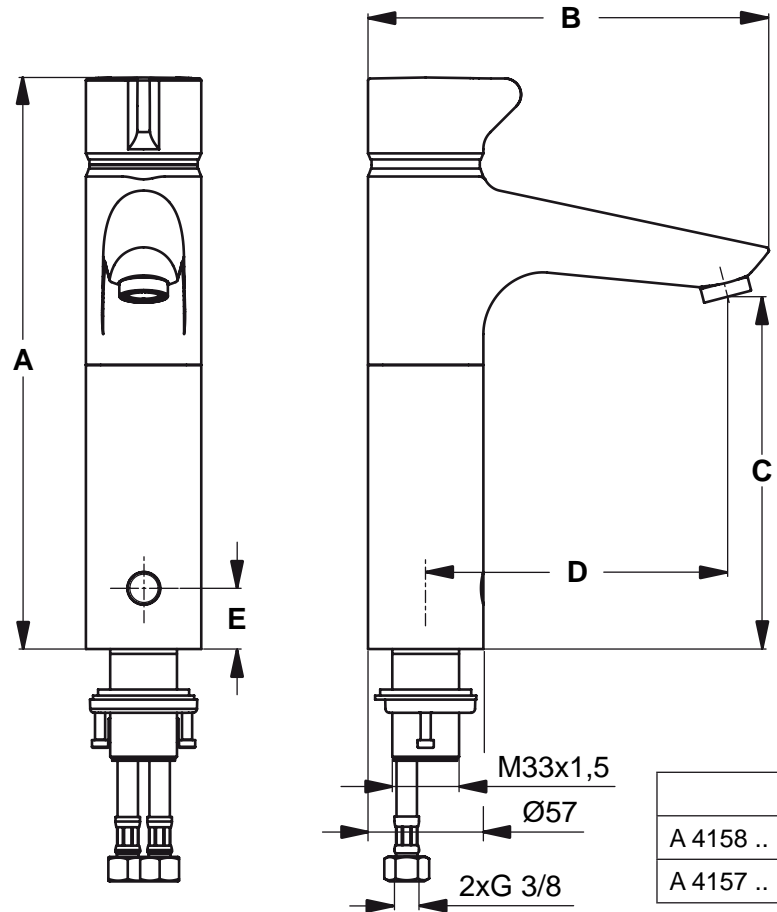

Finishes

- AA Chrome
- NU Neutral

	A	B	C	D	E
A 4158 ..	402	246	297	198	230
A 4157 ..	282	198	174	149	30

Bathroom Fittings

Description

Ceraplus electronic wall-spout 150 mm (non mixing), with integrated built-in sensor, Celec technology and laminar aerator vandal proof compact, chrome. Necessary equipment: electronic box A3807NU (battery operated), A3808NU (AC operated) or A3809NU (AC multi-box). If mixed water is required, one can combine the spout with the individual thermostat A3813NU (pre-mixer) as recommended equipment, which is installed under the electronic box.