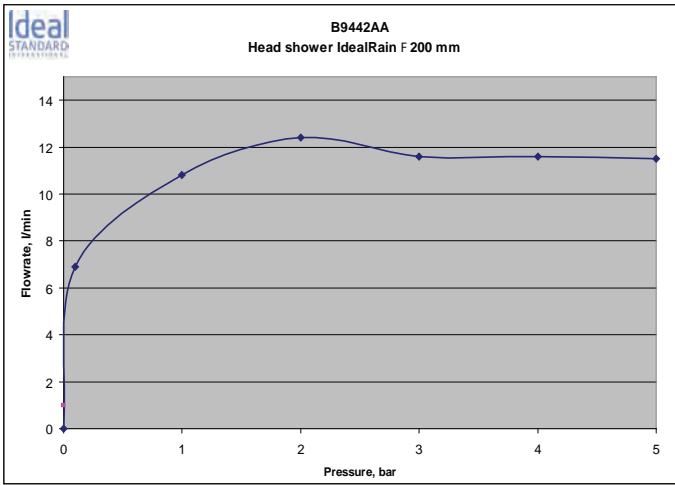

Bathroom
Fittings

Bathroom
Fittings

Showers
please refer to page 572

Please refer to page 746
for spare parts list

Elegant, handy, easy to use, IdealSpray has 4 different shapes of trigger spray shower sets to choose from, so as to reflect your personal taste. The right combination of functionality and design allows your to cover your everyday bathroom needs, while at the same time creating a perfect aesthetic and harmony with all your sanitary ware. The models are being thoroughly tested in order to ensure high quality performance and long lasting usage. Our flow regulators cut water consumption, giving you the peace of mind that you are saving water, energy and money, without compromising functionality.