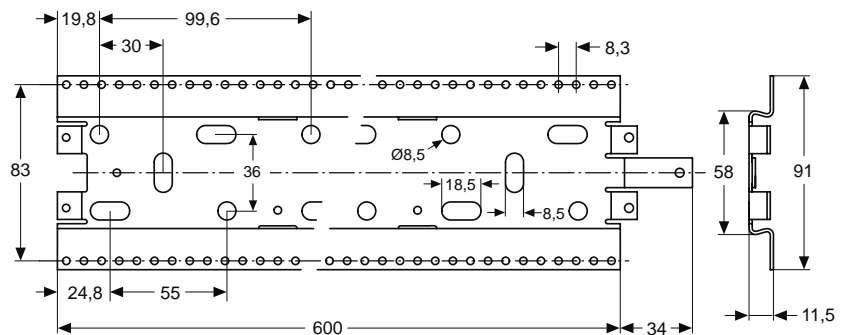

A1503 ..

Bathroom Fittings