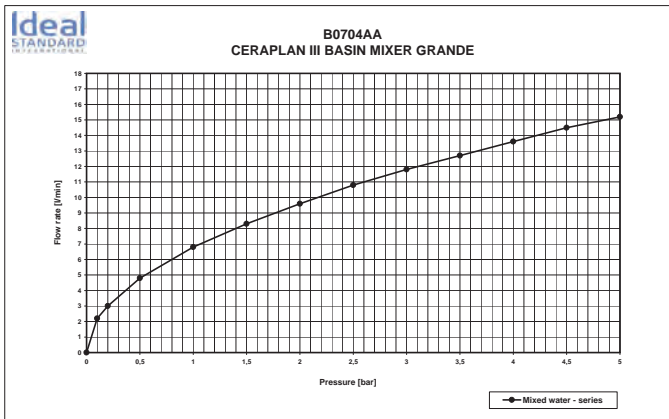

Product

Article-No.

Bath & Shower built in mixer	A6115AA
Shower built in mixer	A6114AA

Necessary equipment

Kit 1 Easy-Box	A1000NU
----------------	----------------

Finishes

AA Chrome

NU Neutral