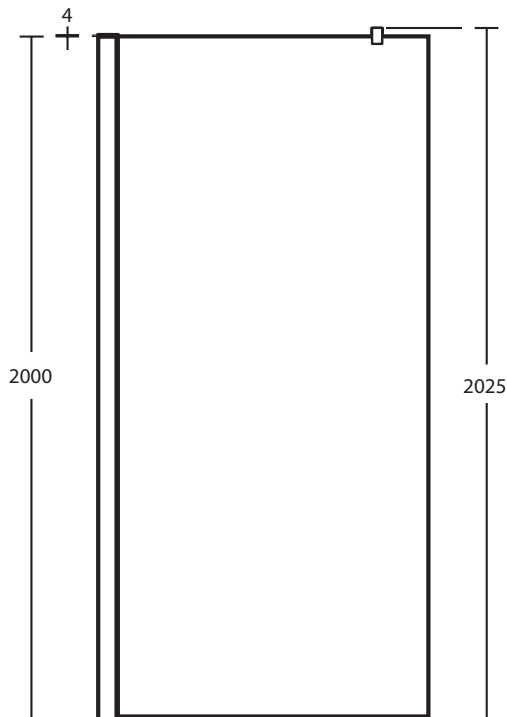

Finishes

EO Chrome

Panel	Adjustments A (cm)	Dimension B (cm)
70	65,4 - 67,7	65,0 - 99,4
76	71,4 - 73,7	65,0 - 99,4
80	75,4 - 77,7	65,0 - 99,4
90	85,4 - 87,7	65,0 - 99,4
100	95,4 - 97,7	65,0 - 99,4
120	115,4 - 117,7	65,0 - 99,4
140	135,4 - 137,7	65,0 - 99,4
160	155,4 - 157,7	65,0 - 99,4