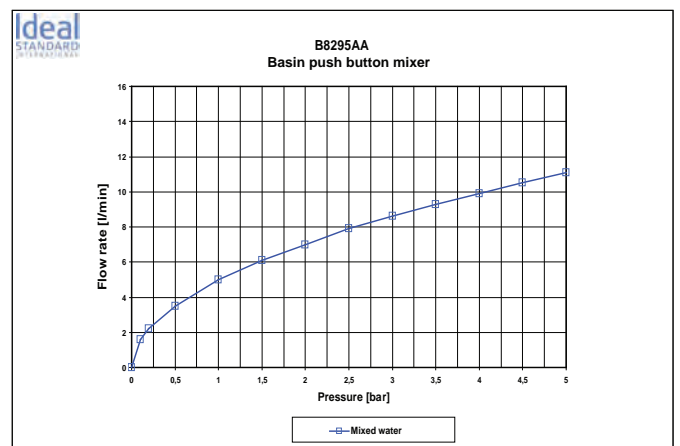

Product

Article-No.

Basin tap push button

B4664AA

Finishes

AA Chrome

Bathroom Fittings

Bathroom Fittings