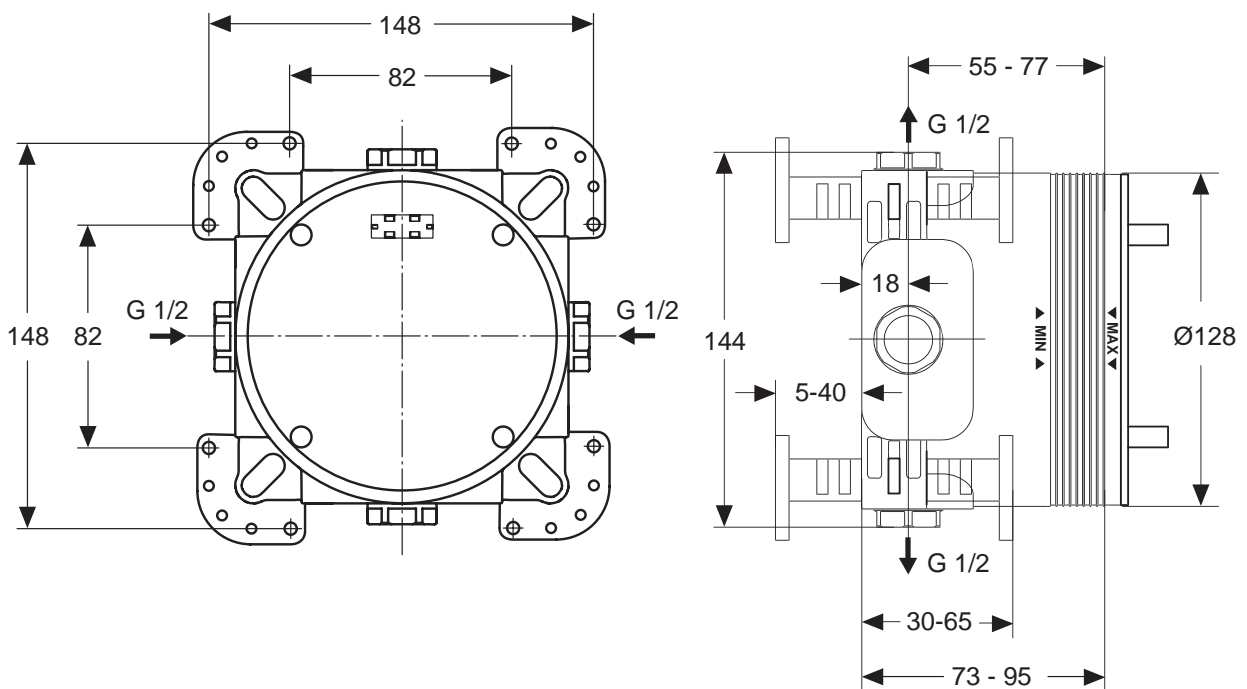

Product

Article-No.

Kit 1 EASY-Box

A1000NU

Finishes

NU Neutral

Bathroom Fittings

Description