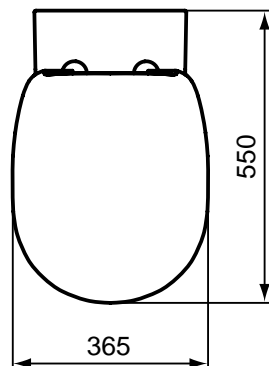

Finishes

01 White