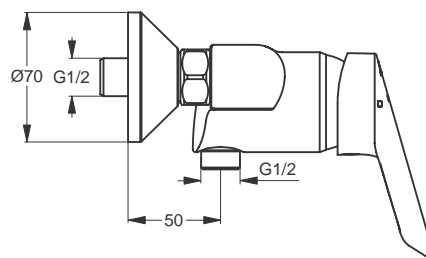

Finishes

- AA Chrome
- NU Neutral