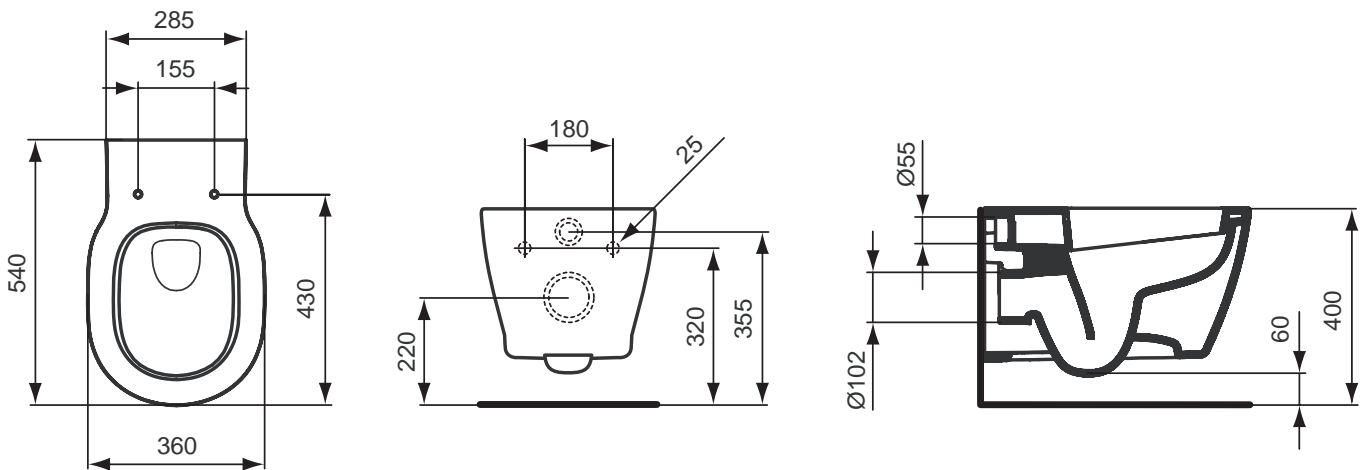

Finishes

01 White