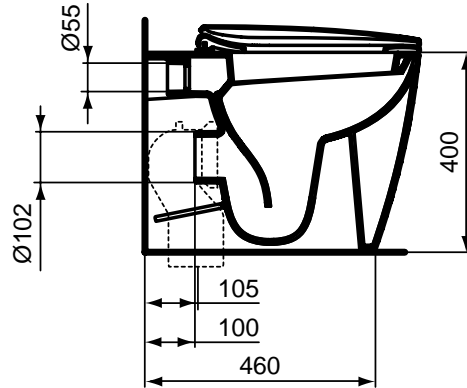

Finishes

01 White