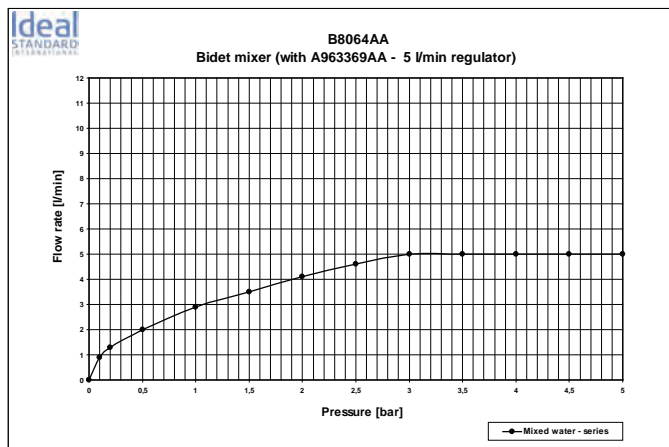

Bathroom
Fittings