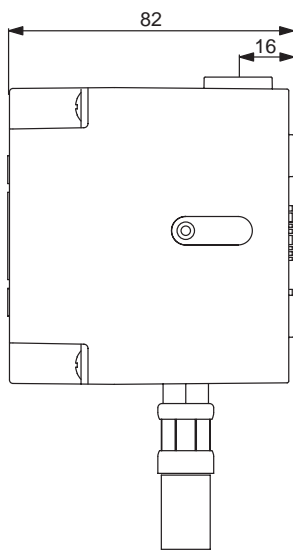

Finishes

NU Neutral

Bathroom
Fittings