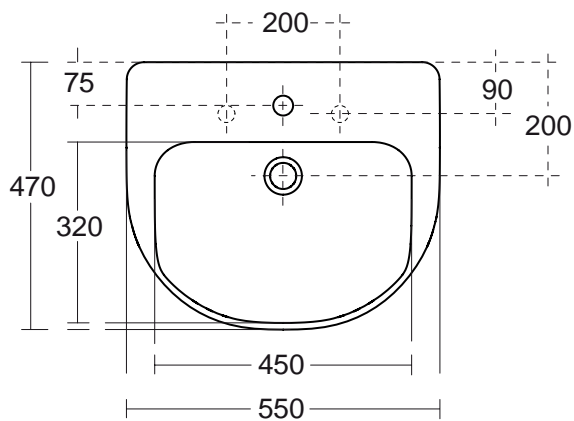

Finishes

01 White