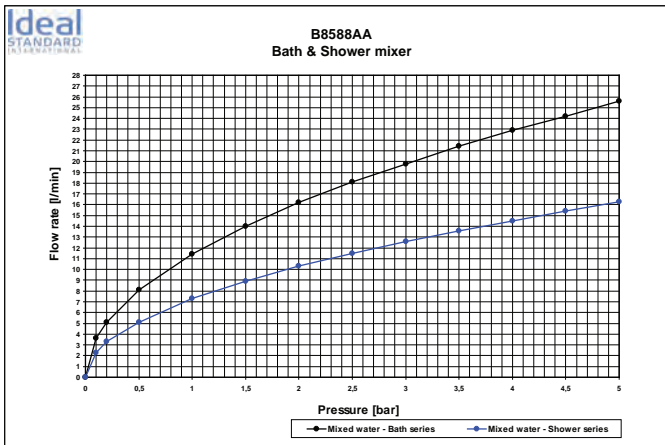

Bathroom
Fittings