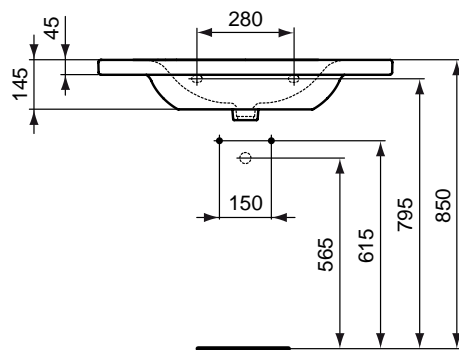

Finishes

01 White

AA Chrome

	A
E 8127..	850
E 8128 ..	700
E 8129 ..	600