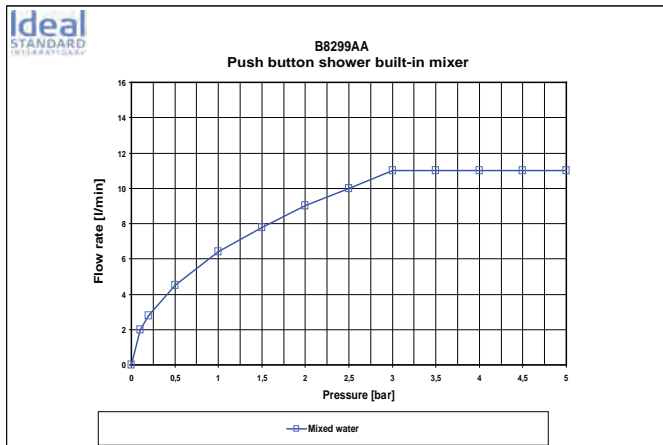

Product

Article-No.

Basin tap push button

B4664AA

Finishes

AA Chrome

Bathroom Fittings

Bathroom Fittings