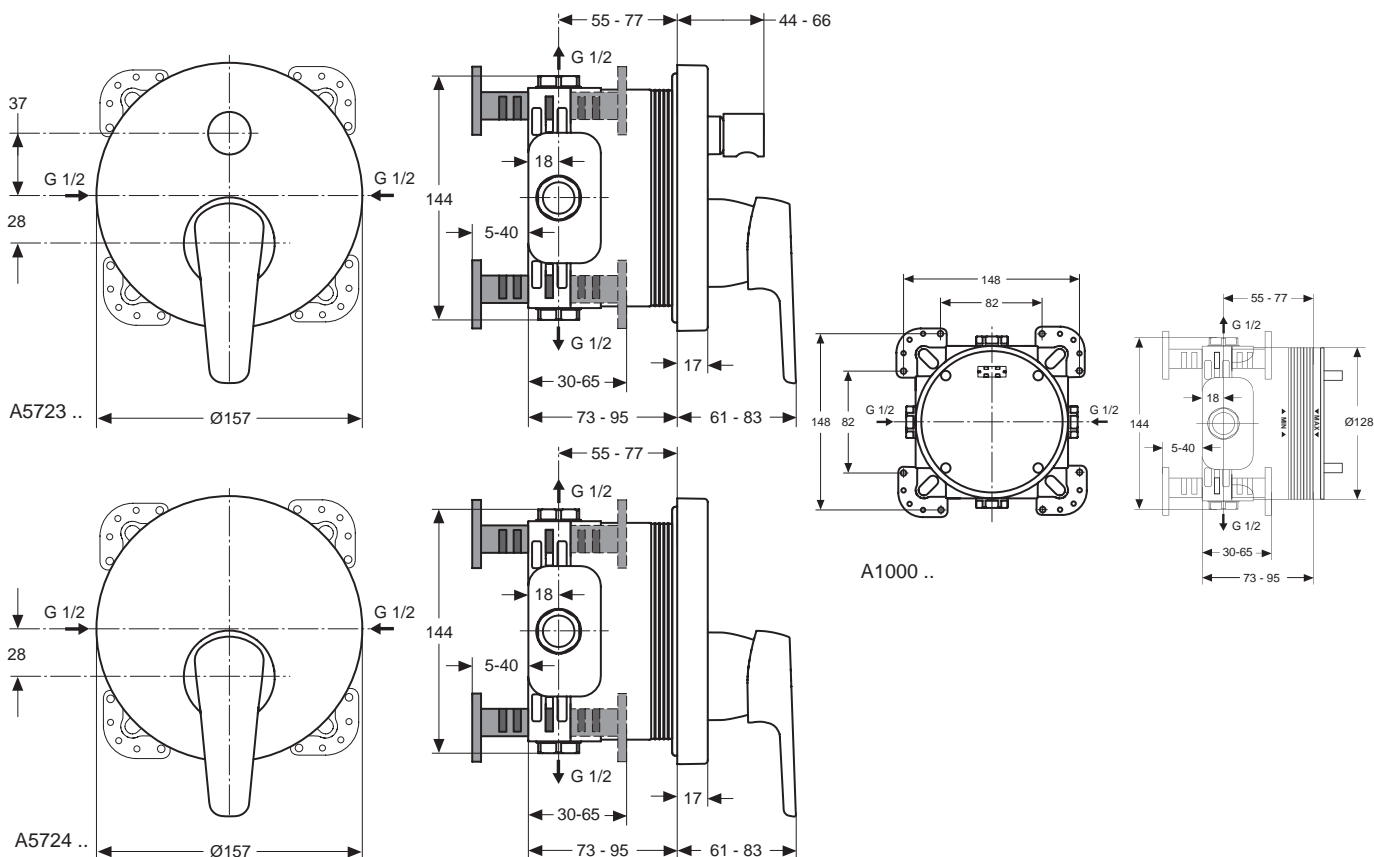

Finishes

- AA Chrome
- NU Neutral

Bathroom Fittings