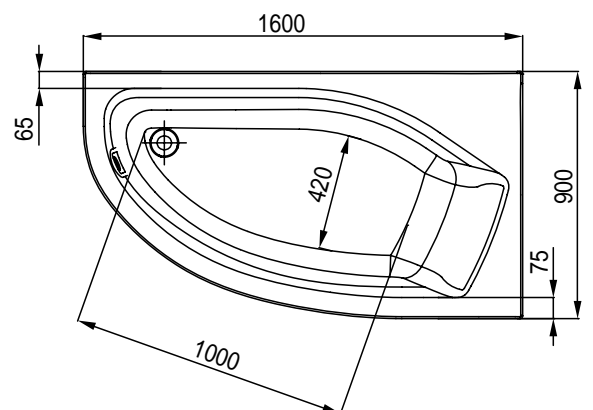

Recommended equipment

Asymmetric panel 160 cm, right-hand, acrylic white	K230501
Asymmetric panel 160 cm, left-hand, acrylic white	K230601

Finishes

01 White

K 2323 ..

K 2322 ..

Designer: Artefakt

Non-Whirlpool
Tubs