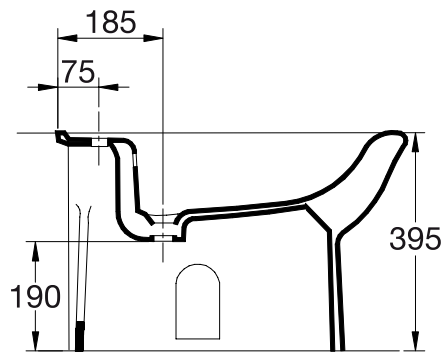

Description

Manta elongated floor standing bidet, central tap hole punched for over rim supply.

Manta elongated wall mounted bidet, central tap hole punched for over rim supply.

Product

Article-No.

Floor standing bidet	R376301
Wall mounted bidet	G378301

Finishes

01 White

R3763 ..

G3783 ..