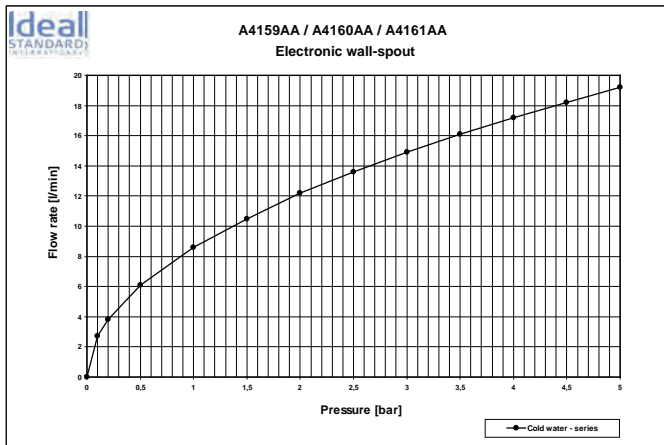

Product

Article-No.

Basin tap push button

B4664AA

Finishes

AA Chrome

Bathroom Fittings

Bathroom Fittings