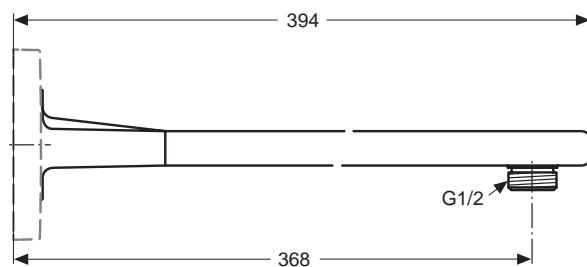

Product

Article-No.

Wall elbow kit	A1521AA
Escutcheon 1 hole	A1504AA
Wall support 370 mm for rain shower	A1524AA
Head shower 300 mm	B9443AA

Necessary equipment

Thermostatic KIT 1	A1499NU
Universal KIT 1	A1501NU
Fixation rail 600 mm	A1503NU

Finishes

NU Neutral

AA Chrome

A 1524 ..