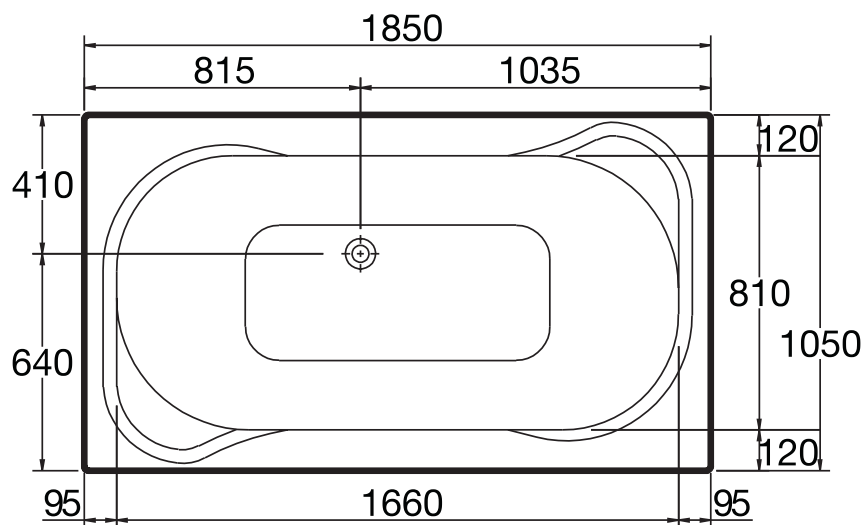

Finishes

- 00 Italian White
- 01 White

Sec A-A

Bath tubs
please refer to page 636

Please refer to page 752
for spare parts list

Ellipse bathtub in Oval shape is a unique product proposition, adding extra styling to one's bathroom. With extra depth for „soaking“ and a large bathing area in smooth curved lines, Ellipse tub is designed to maximise relaxation while bathing. Apart from the Non-Whirlpool version, you can also find the Ellipse Whirlpool tub.