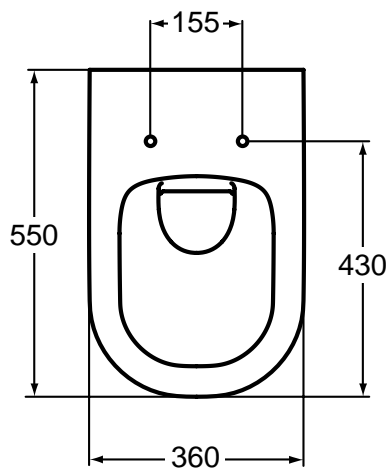

Finishes

01 White