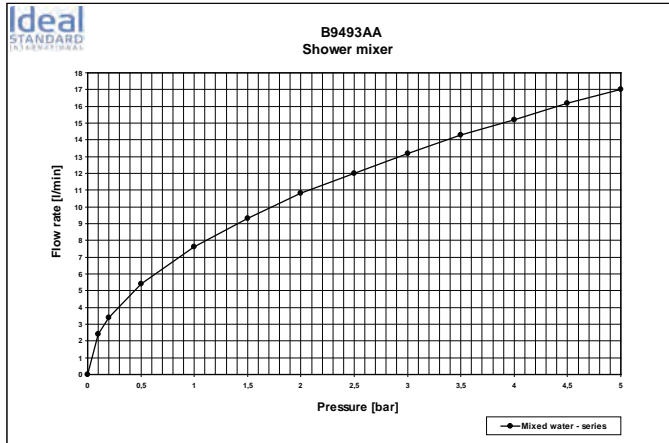

Bathroom Fittings