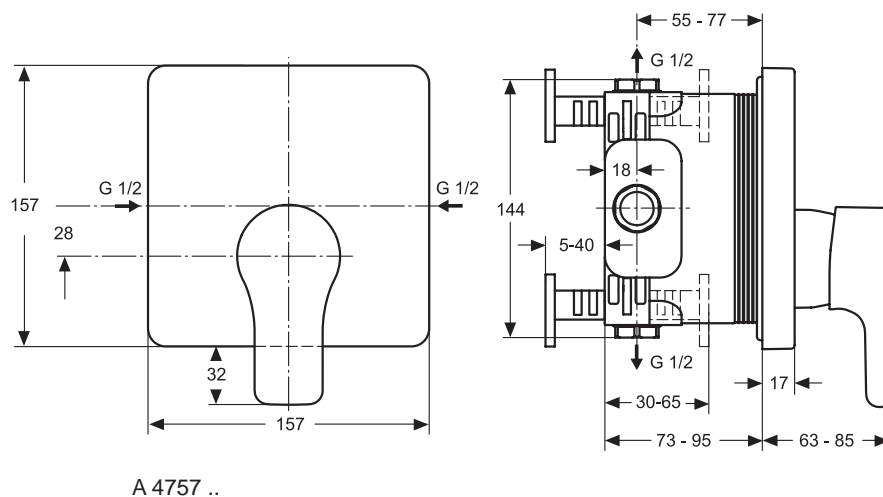

Finishes

- AA Chrome
- NU Neutral