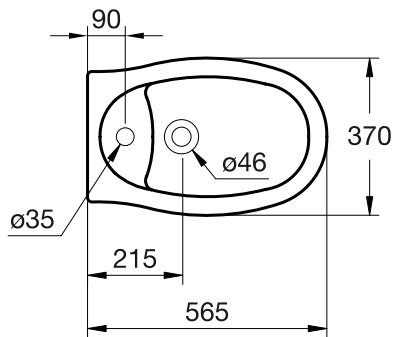

Finishes

- 01 White
- AC White

G6413 ..