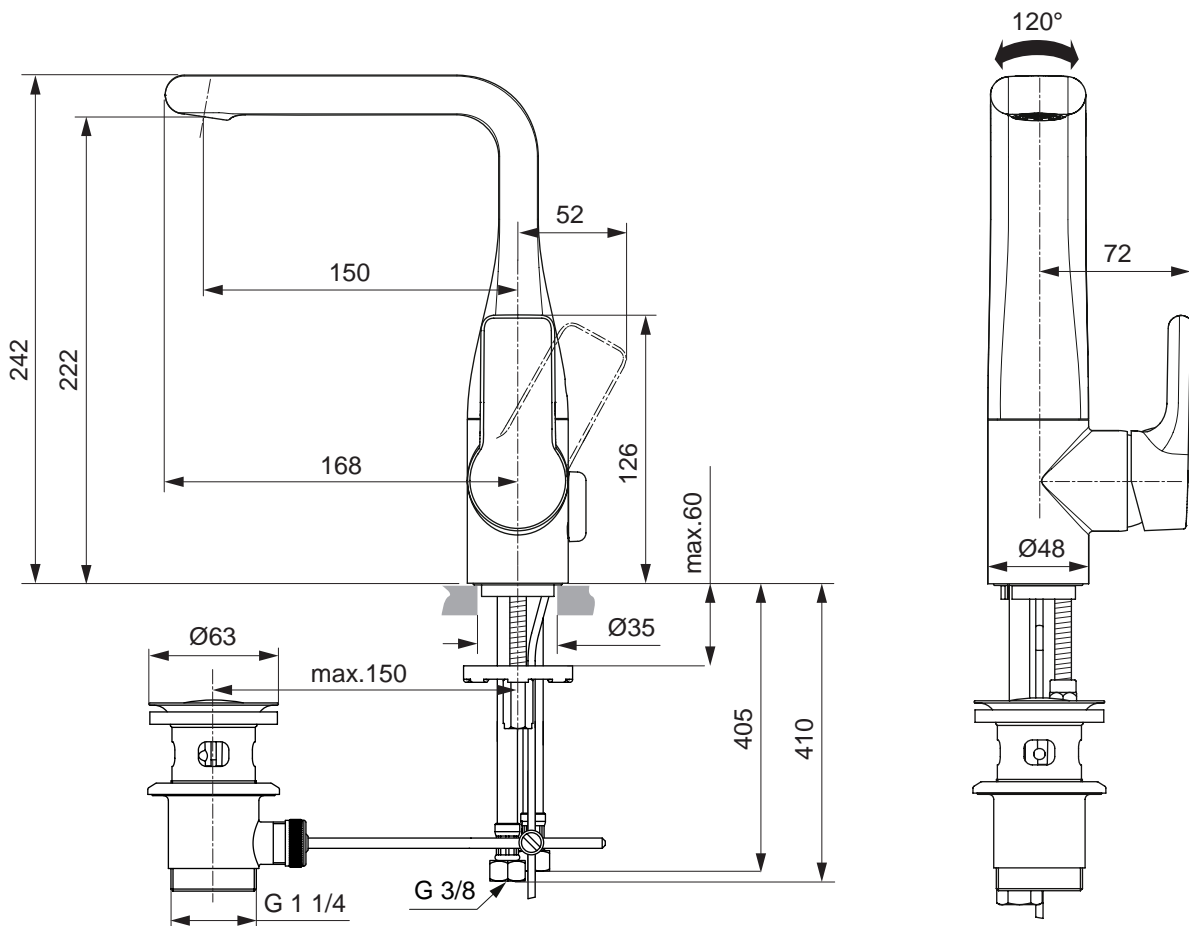

Finishes

AA Chrome

Bathroom
Fittings