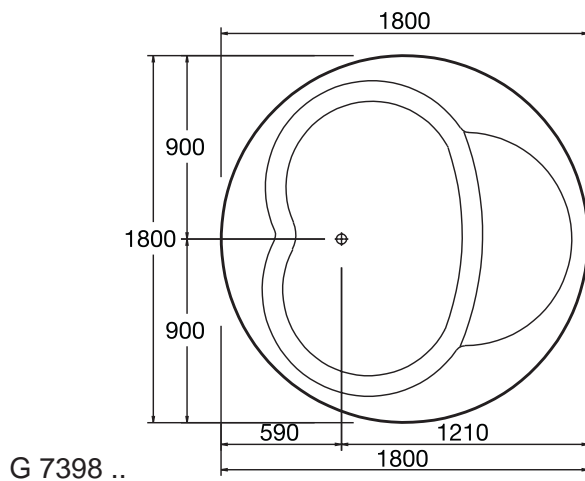

Finishes

01 White