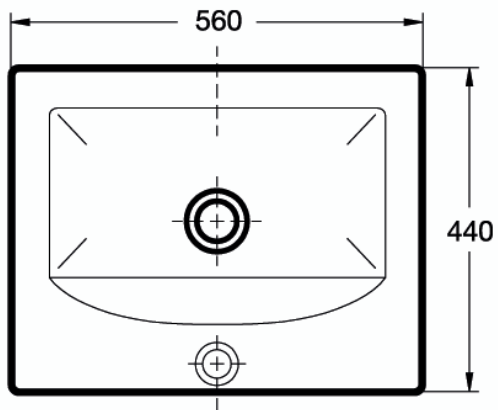

Finishes

01 White