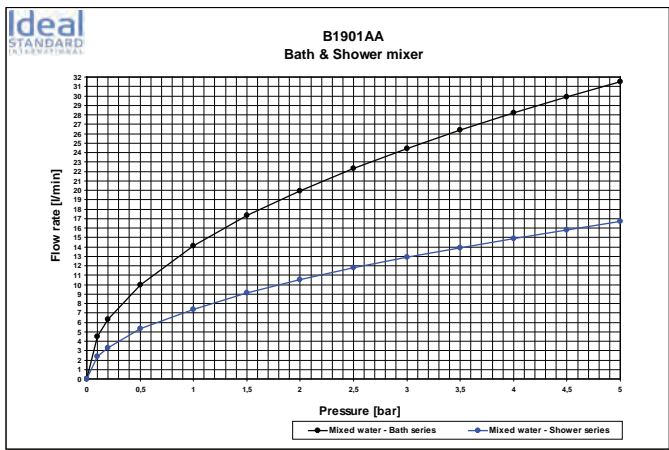

Bathroom
Fittings