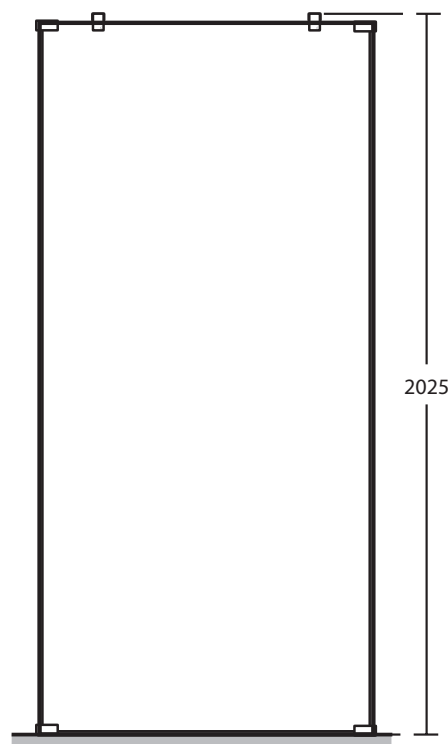

Finishes

EO Chrome

Panel	Dimension B (cm)	Dimension C (cm)
700	650 - 994	638
760	650 - 994	698
800	650 - 994	738
900	650 - 994	838
1000	650 - 994	938
1200	650 - 994	1138
1400	650 - 994	1338
1600	650 - 994	1538