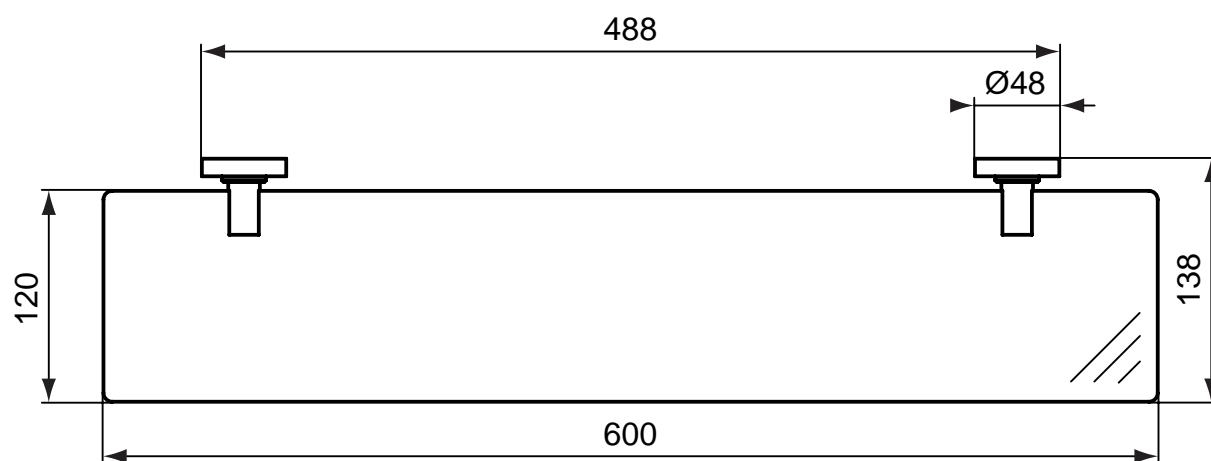

Article-No.

Frosted glass shelf 52 cm

A9124AA

Transparent glass shelf 52 cm

A9125AA

Finishes

AA Chrome

**Description**