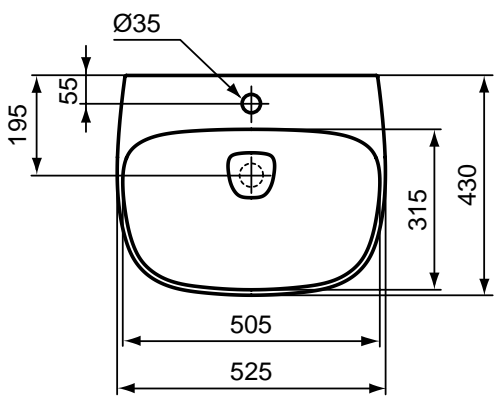

Finishes

01 White