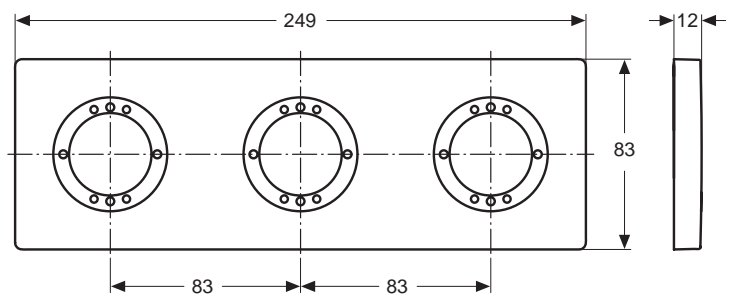

Product

Article-No.

Wall elbow kit	A1521AA
Escutcheon 1 hole	A1504AA
Wall support 370 mm for rain shower	A1524AA
Head shower 300 mm	B9443AA

Necessary equipment

Thermostatic KIT 1	A1499NU
Universal KIT 1	A1501NU
Fixation rail 600 mm	A1503NU

Finishes

NU Neutral

AA Chrome

A 1506 ..