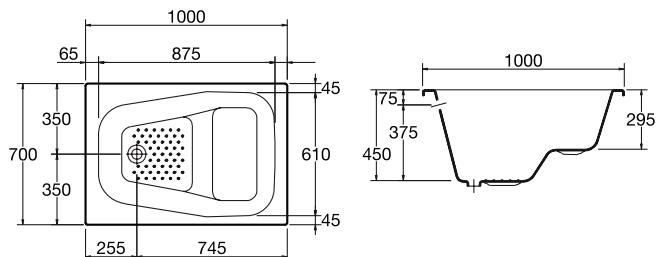

Description

SEMIRAMIS Bathing tub Rectangular with integrated seat. Dimensions: 130x70cm, 120x70cm and 100x70cm. Acrylic white. Available legset, supplied separately.

Alternative product

SEMIRAMIS Bathing tub Rectangular without integrated seat. Same dimensions and characteristics.

Recommended equipment

Legset (G706667) for Semiramis bathtubs. Panels not available.

Non-Whirlpool
Tubs

Product

Article-No.

Bathtub 130x70cm with seat, acrylic white	G801501
Bathtub 120x70cm with seat, acrylic white	G709101
Bathtub 100x70cm with seat, acrylic white	G714601

Alternative product

Bathtub 130x70cm, acrylic white	G779501
Bathtub 120x70cm, acrylic white	G721801
Bathtub 100x70cm, acrylic white	G741601

Recommended equipment

Legset for Semiramis rectangular bathtubs	G706667

Finishes

01 White

G 7146 ..