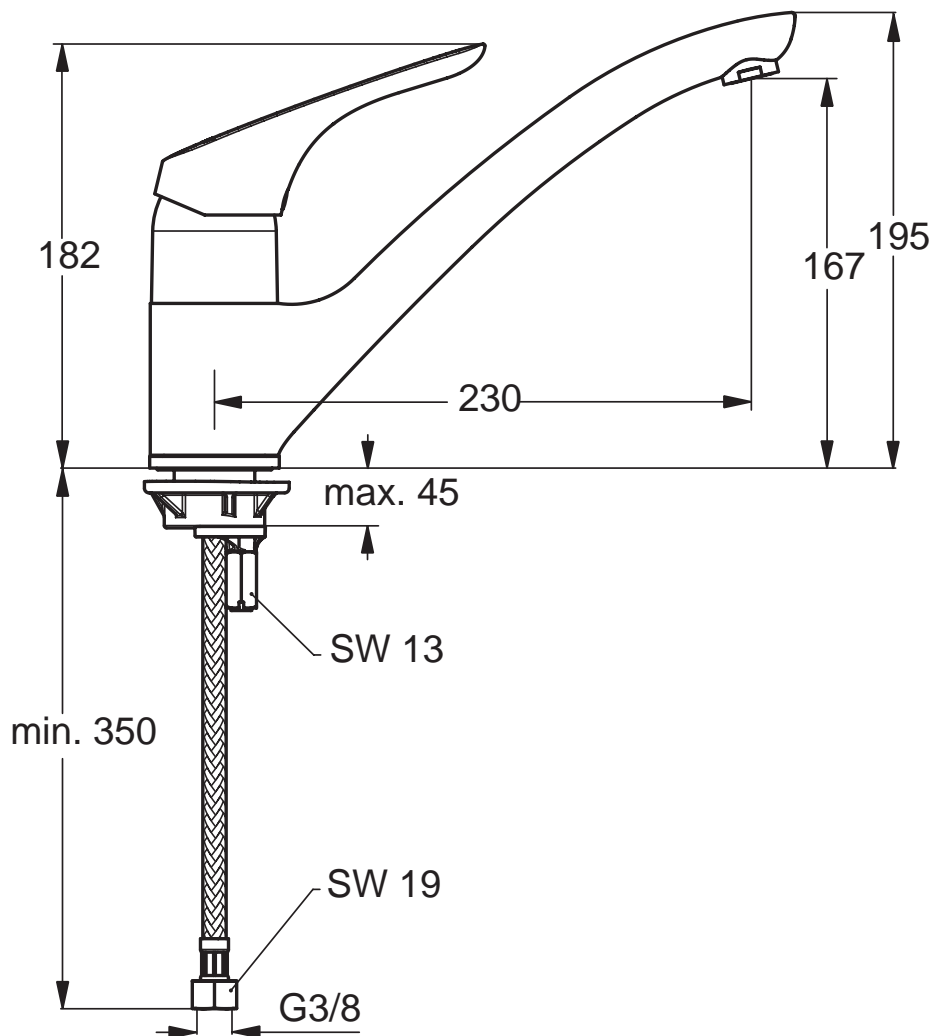

AA Chrome

Description

Cerasprint rim mounted kitchen mixer with 47 mm Click cartridge, high tubular spout, Easy-fix, flexible hoses PEX G3/8" and integrated aerator M16,5x1, chrome

Cerasprint kitchen mixer, with 47 mm cartridge with click technology, flexible hoses G3/8", cast body and R-230mm tubular spout -d25mm, chrome