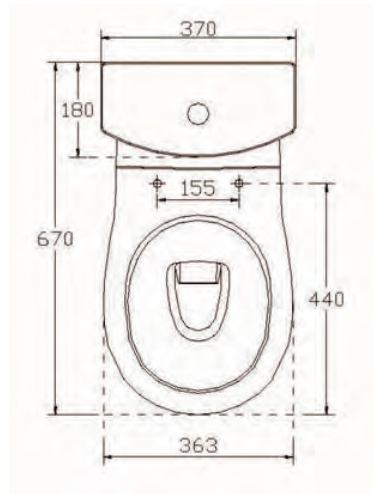

Finishes

01 White