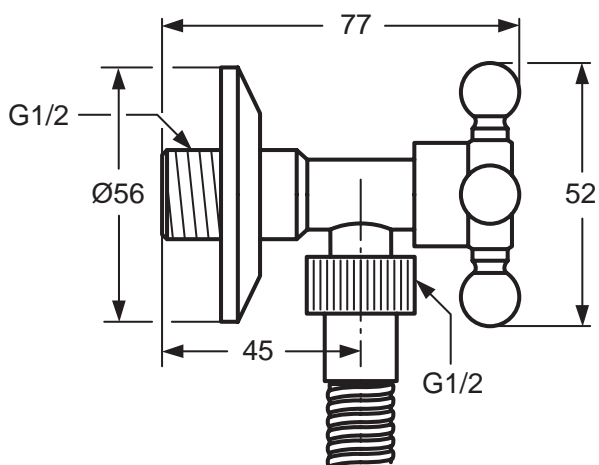

Finishes

AA Chrome

Bathroom
Fittings