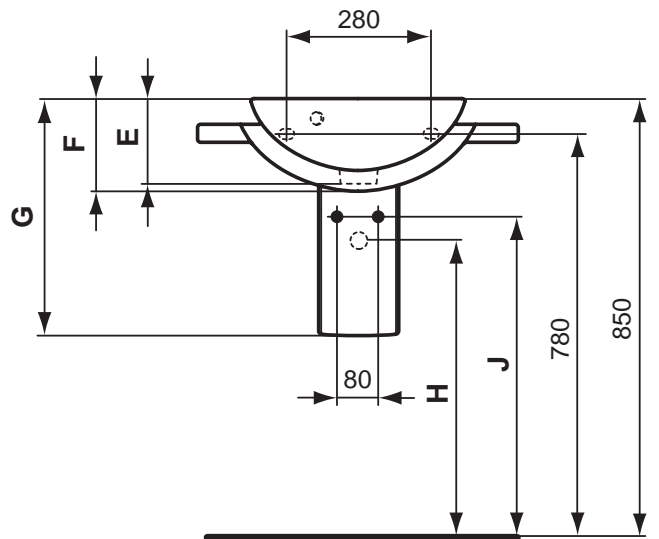

Finishes

01 White

	A	B	C	D	E	F	G	H	J
K 0843 ..	800	440	340	560	180	195	460	560	610
K 0842 ..	700	440	340	560	180	195	465	560	610