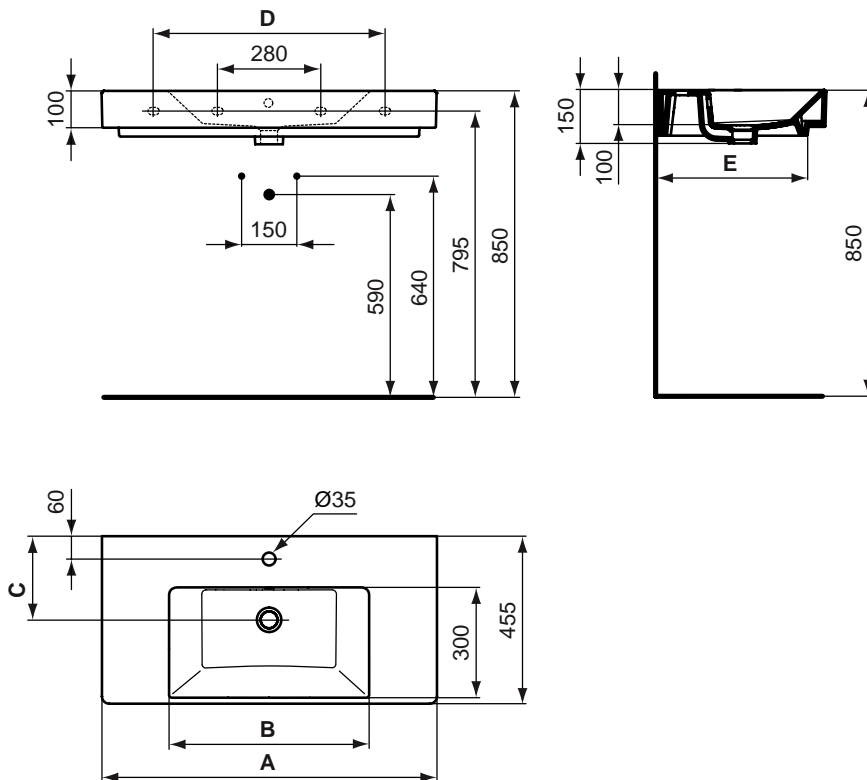

Finishes

01 White

	A	B	C	D	E
K 0789 ..	910	545	220	630	400
K 0788 ..	810	545	220	560	405
K 0787 ..	710	445	230	470	405