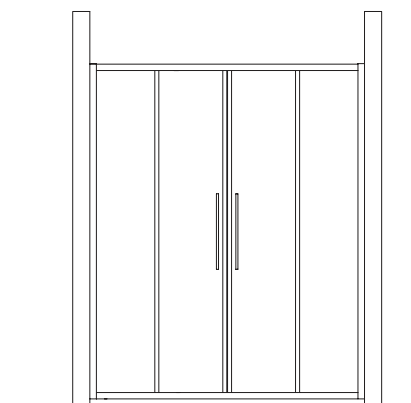

Finishes

EO Chrome

DIMENSIONS	B - ADJUSTMENTS (cm)	A - SLIDING DOOR OPENING (cm)
KUBO / PSC2 130	127,0 : 132,0	52,0
KUBO / PSC2 140	137,0 : 142,0	57,0
KUBO / PSC2 160	157,0 : 162,0	67,0

DIMENSIONS	ADJUSTMENTS(cm)
KUBO / L 80	77 : 82
KUBO / L 85	82 : 87
KUBO / L 90	87 : 92