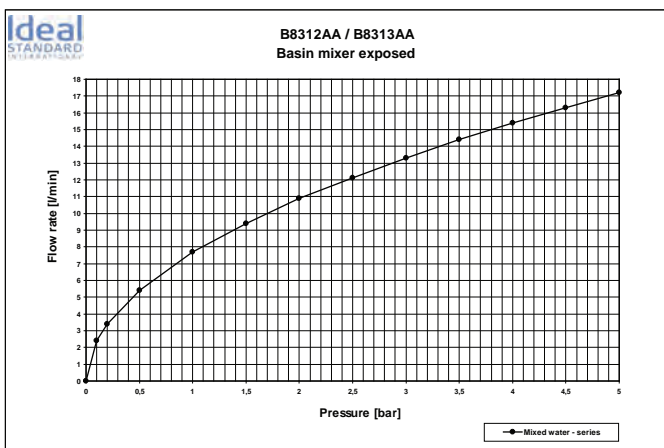

Product

Article-No.

Basin tap push button

B4664AA

Finishes

AA Chrome

Bathroom Fittings

Bathroom Fittings