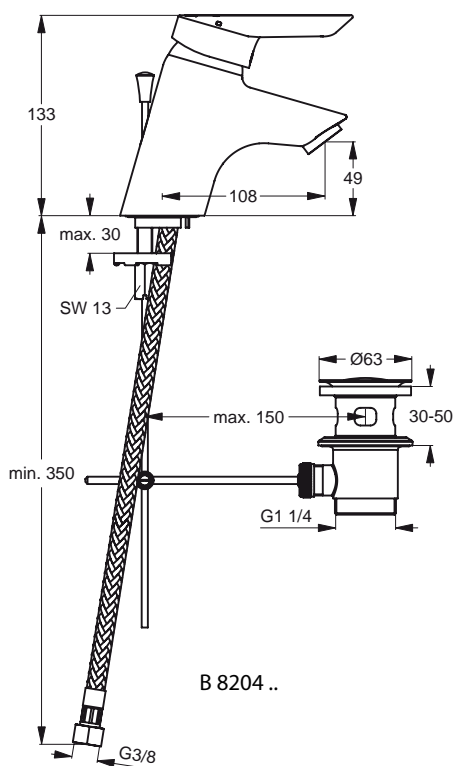

Finishes

AA Chrome