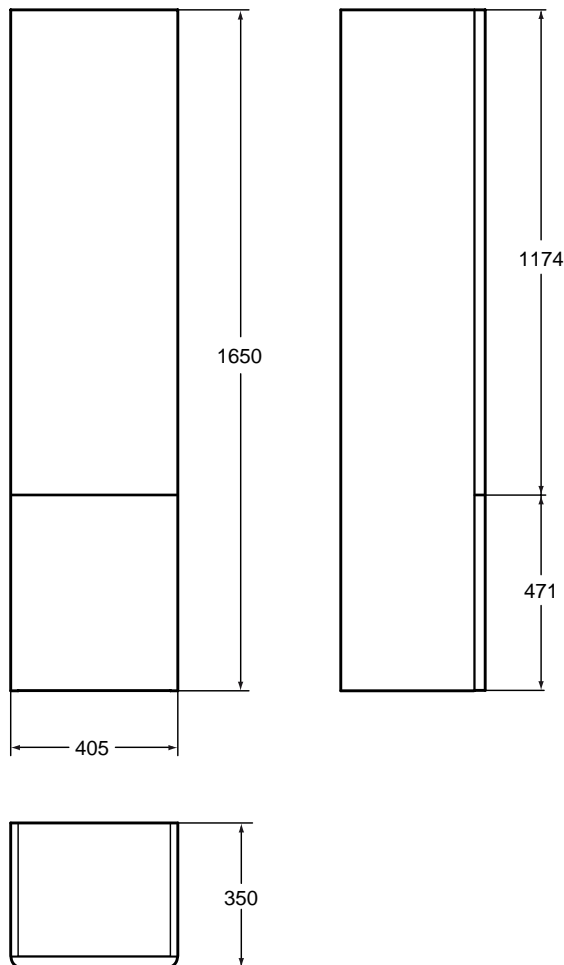

Designer: Artefakt

Description

Softmood tall side cabinet with right door hinges 40 x 40,5 x H165 cm, with 2 doors.

Product

Article-No.

Tall side cabinet right, Glossy Lacquer white	T7817WG
Tall side cabinet right, Walnut	T7817S6

Finishes

- WG Glossy White
- S6 Walnut

Furniture & Accessories