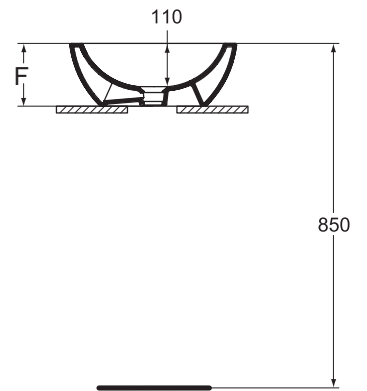

Finishes

01 White

	A	B	C	D	E	F
K0784	600	535	420	210	360	160
K0785	755	675	430	215	345	155