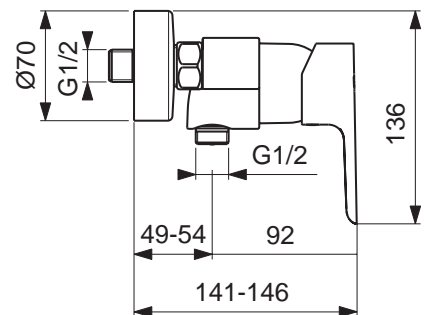

Designer: Artefakt

Description

Ceraplan III exposed bath & shower mixer with 47 mm Click cartridge, flow rate and hot water limiter, automatic diverter, check valve, escutcheons, S-connectors with noise reducers, chrome

Ceraplan III exposed shower mixer with 47 mm Click cartridge, flow rate and hot water limiter, check valve, escutcheons, S-connectors, chrome

Product

Article-No.

Bath & Shower mixer	B0718AA
Shower mixer	B0716AA

Finishes

AA Chrome

Bathroom Fittings

B 0718 ..