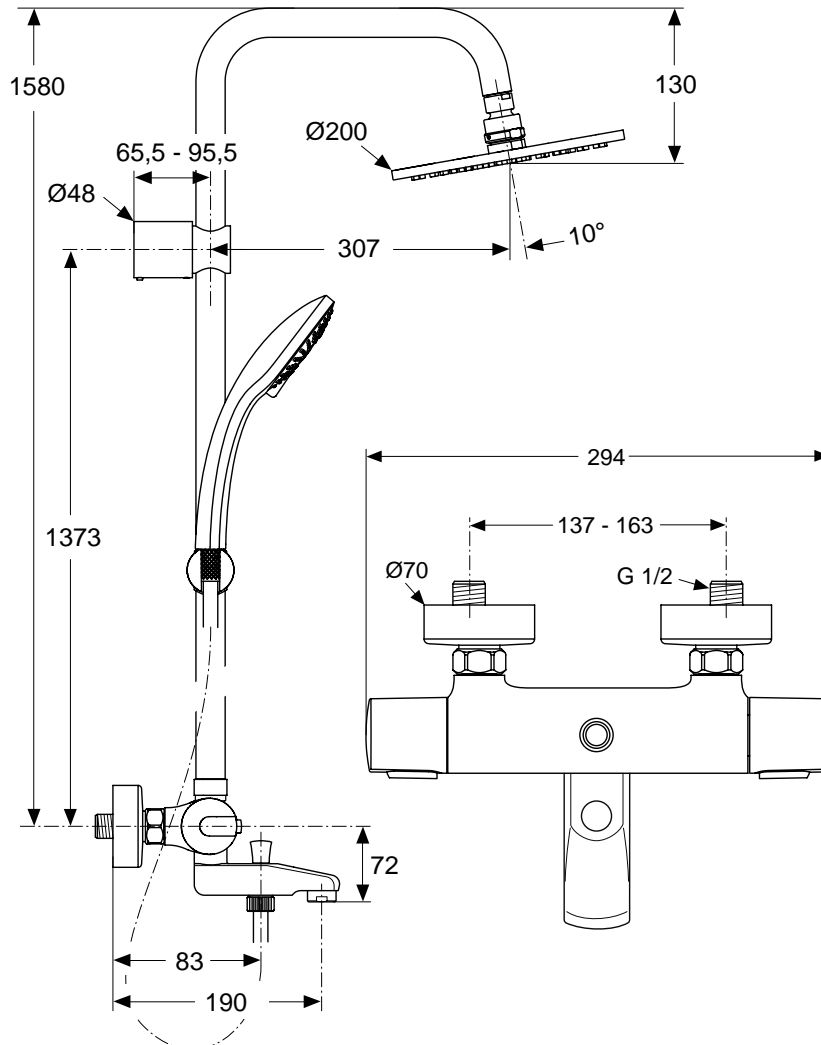

Finishes

AA Chrome