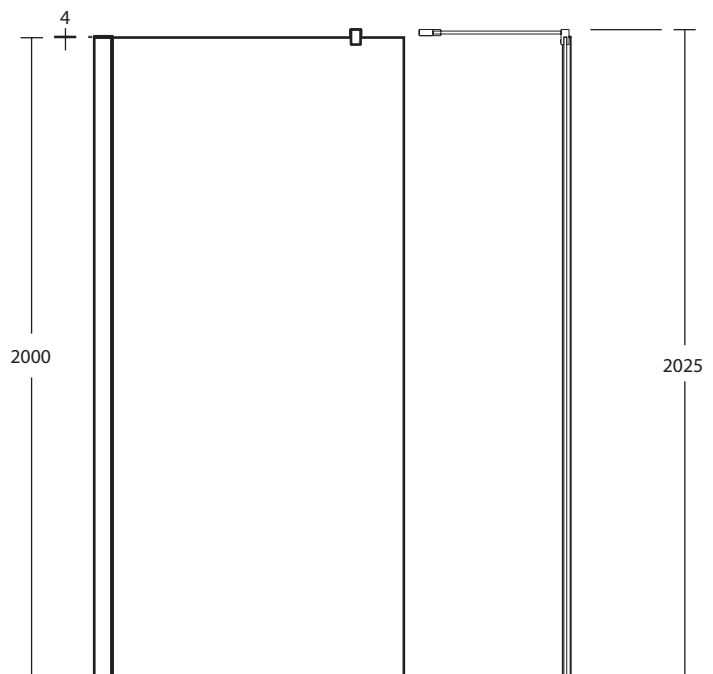

Finishes

EO Chrome

Panel	Adjustments A (cm)	Dimension B (cm)
70	65,4 - 67,7	65,0 - 99,4
76	71,4 - 73,7	65,0 - 99,4
80	75,4 - 77,7	65,0 - 99,4
90	85,4 - 87,7	65,0 - 99,4
100	95,4 - 97,7	65,0 - 99,4
120	115,4 - 117,7	65,0 - 99,4
140	135,4 - 137,7	65,0 - 99,4
160	155,4 - 157,7	65,0 - 99,4