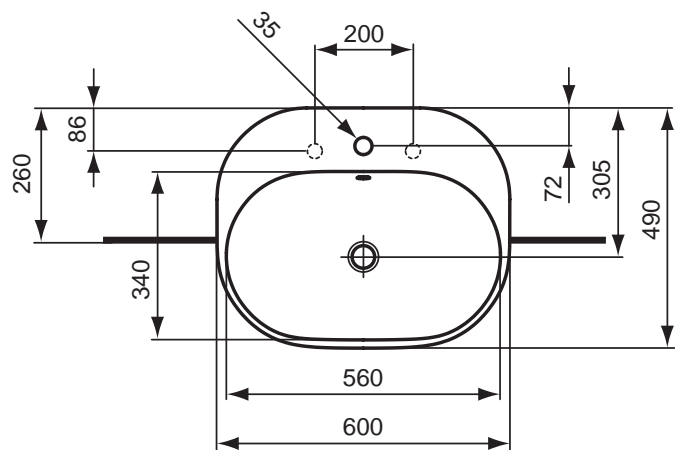

Finishes

01 White