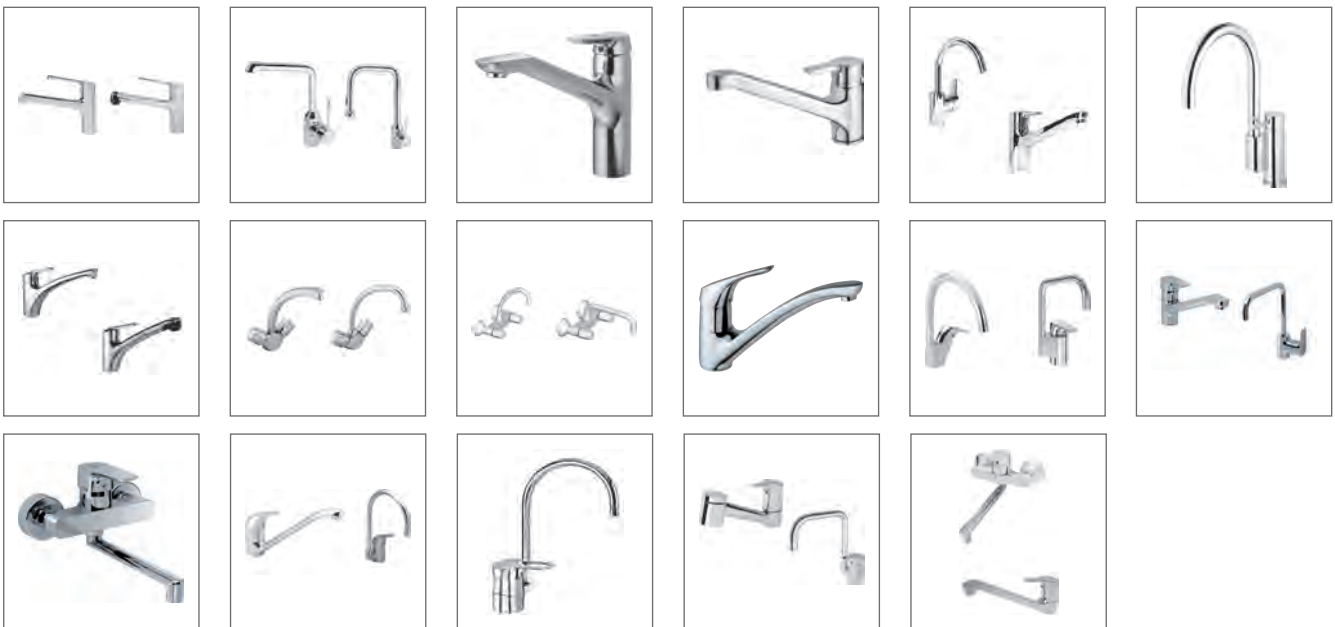

Kitchen
Fittings

Kitchen fittings
please refer to page 590

Please refer to page 746
for spare parts list

This multi-faceted product range offers high-quality and technically refined kitchen fittings to meet every requirement, budget and taste. All the fittings impress with their harmonious design and fit any modern kitchen. You can select between different designs and a variation of classic or pull-out spray functions.