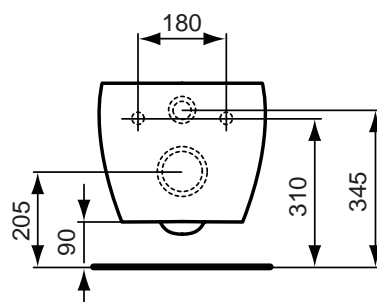

Finishes

01 White