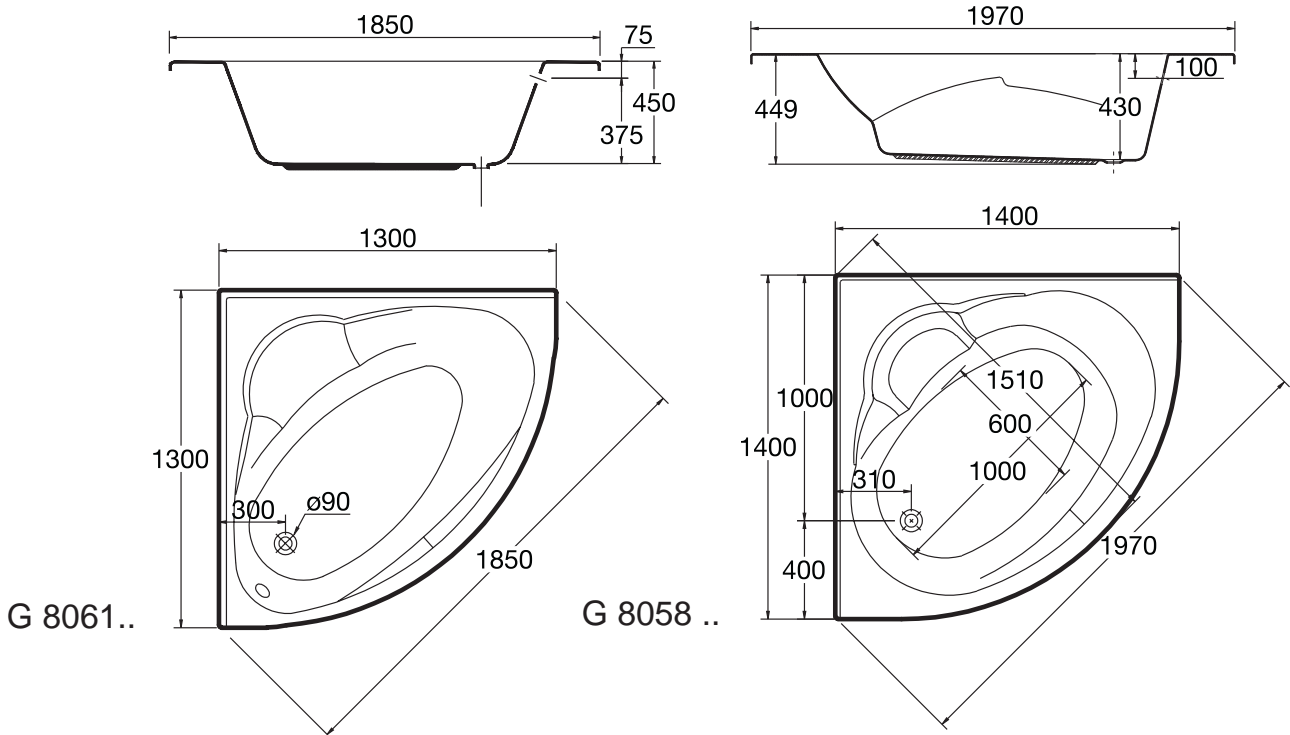

Finishes

01 White