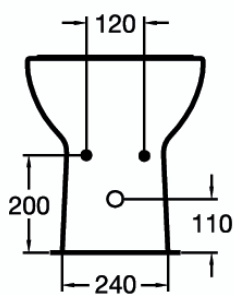

Finishes

01 White