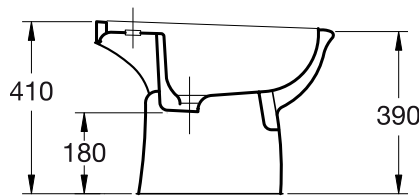

Ceramic Products

Description

San Remo floor standing bidet, central tap hole punched for over rim supply.

San Remo wall mounted bidet, central tap hole punched for over rim supply.

Recommended equipment

Chair support.

Product

Article-No.

Floor standing bidet	G641301
Wall mounted bidet	G648301

Recommended equipment

Chair support	G0093AC

Finishes

- 01 White
- AC White

G6483 ..