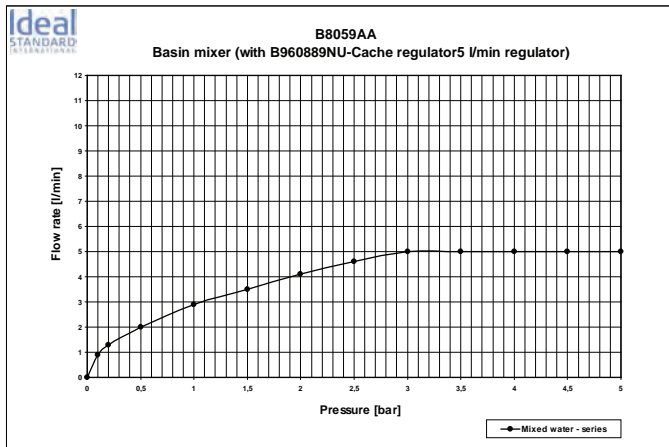

Bathroom
Fittings