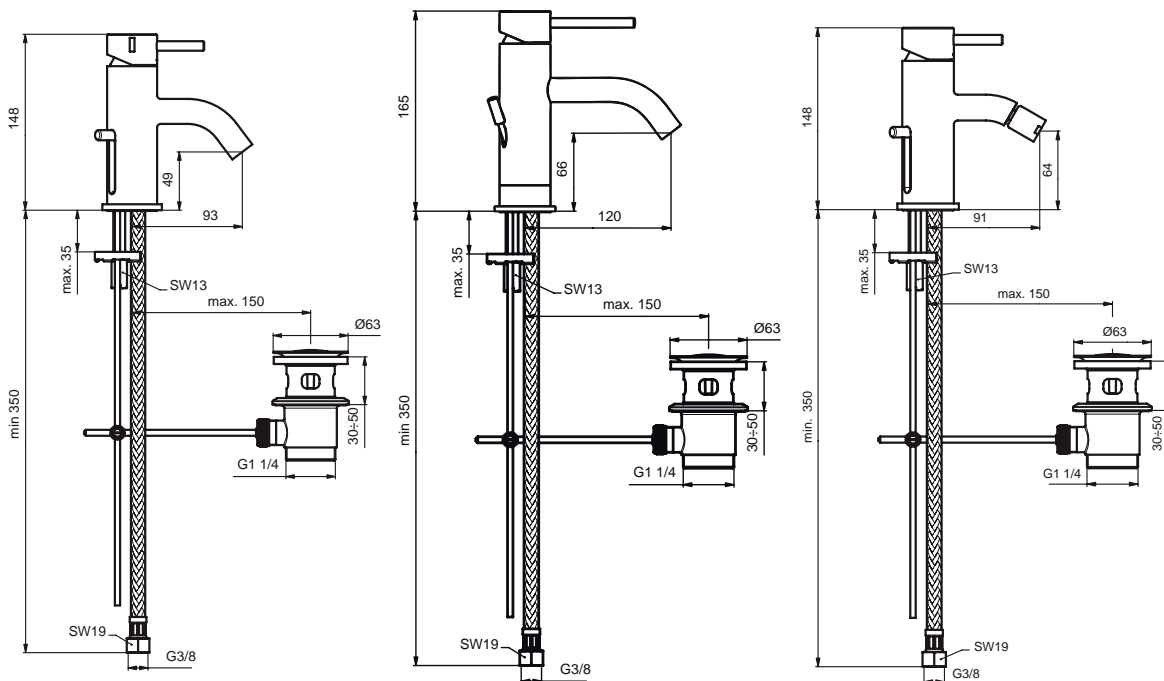

Finishes

AA Chrome

A 9005 ..

A 9041 ..

A 9011 ..