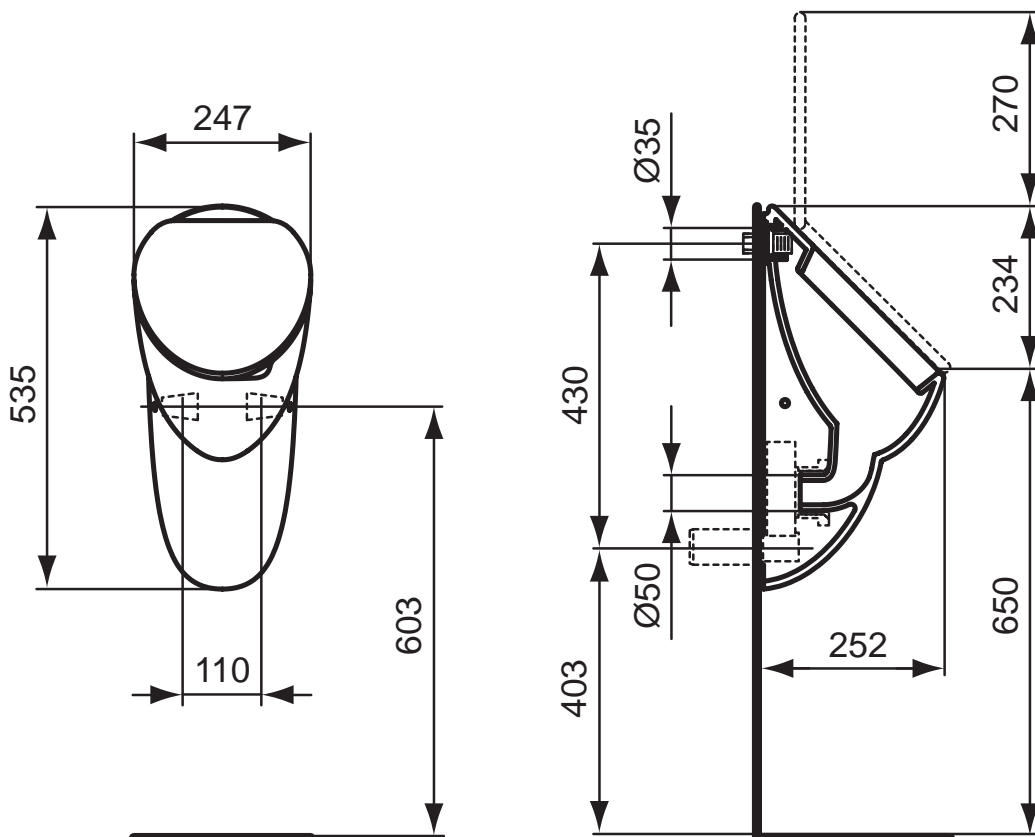

Finishes

01 White