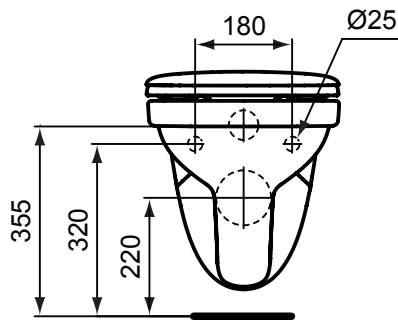

Finishes

- 01 White
- 99 Neutral