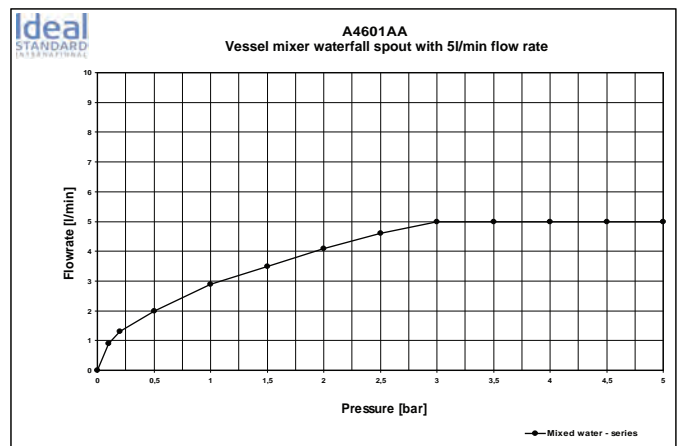

Bathroom
Fittings