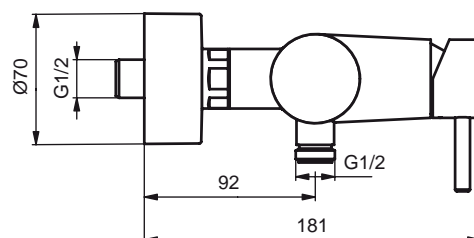

Finishes

- AA Chrome
- NU Neutral