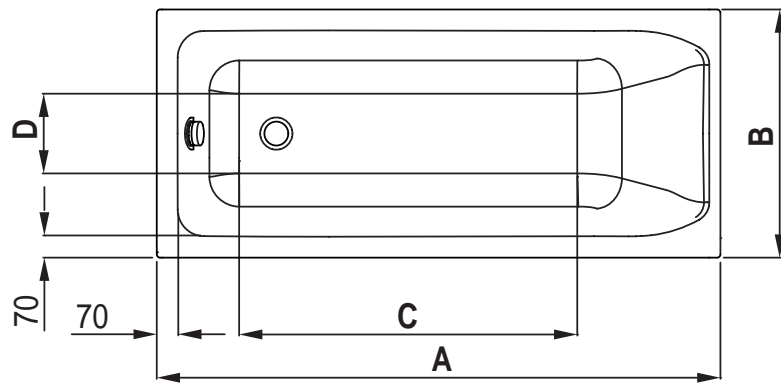

Non-Whirlpool
Tubs

	A	B	C	D
K 2309 ..	1600	700	900	250
K 2310..	1600	700	900	250
K 2311 ..	1700	700	1000	250
K 2312..	1700	700	1000	250
K 2313 ..	1700	750	1000	250
K 2314..	1700	750	1000	250
K 2315 ..	1700	800	1000	300
K 2316..	1700	800	1000	300