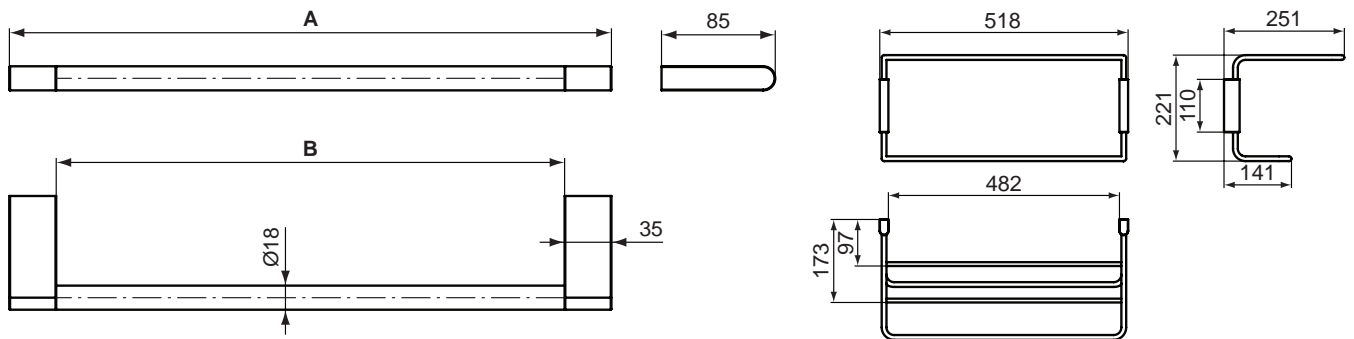

Finishes

AA Chrome

	A	B
N 1387 ..	600	530
N 1385 ..	300	230

A 9161 ..