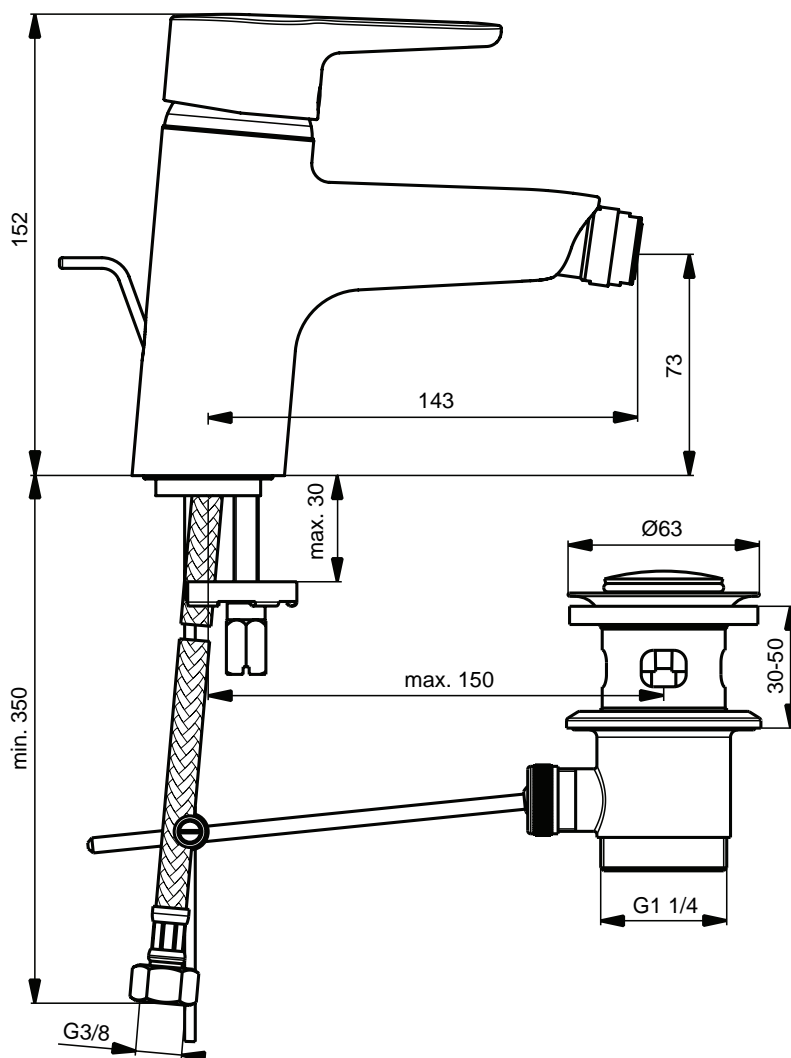

Finishes

AA Chrome

Bathroom Fittings