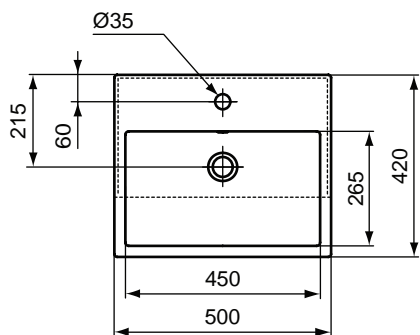

Finishes

01 White