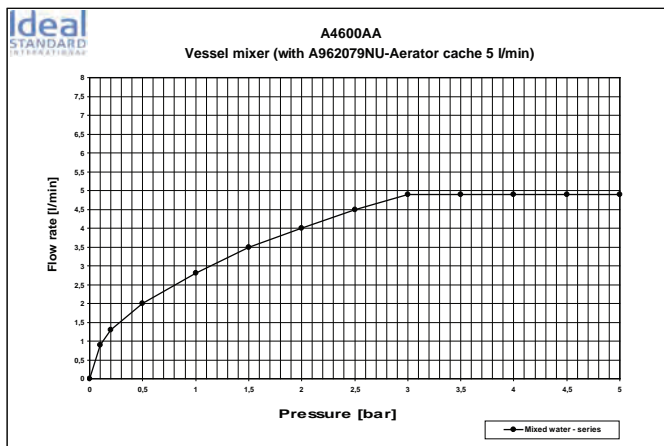

Bathroom
Fittings