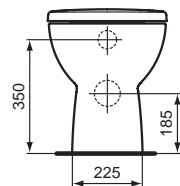

Ceramic Products

Description

Tempo floor standing bowl VO. Can be combined with Deco or Eco W30 built-in tanks.

Tempo floor standing bowl. Can be combined with Deco or Eco W30 built-in tanks.

Tempo BTW floor standing bowl. Can be combined with Deco or Eco W30 built-in tanks.

Necessary equipment

Seat & cover with soft closing mechanism.

Seat & cover.

Product

Article-No.

Single floor standing bowl VO	T328501
Single floor standing bowl HO	T328601
Single BTW floor standing bowl	T331401

Necessary equipment

Seat & cover soft closing	T679301
Seat & cover	T679201

Finishes

01 White