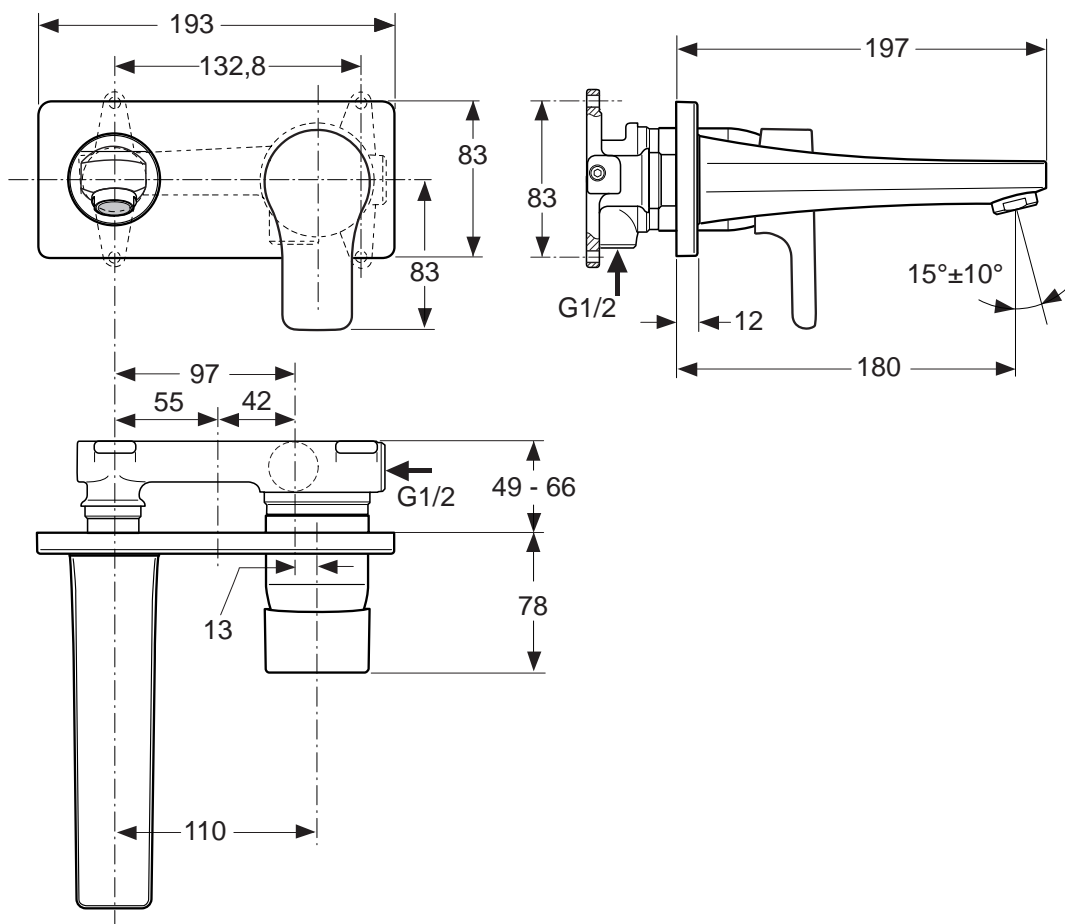

AA Chrome

NU Neutral

Click Technology

Cool Body

Water Saving

Description

Attitude bidet mixer 1 hole, with 40 mm Multiport Click cartridge, Cool Body, flexible hoses G3/8", aerator spout, pop-up waste, removable inlay, Easy-fix, chrome