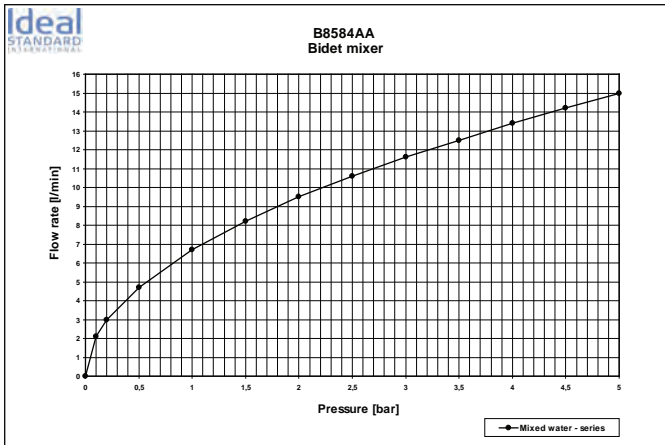

Bathroom
Fittings