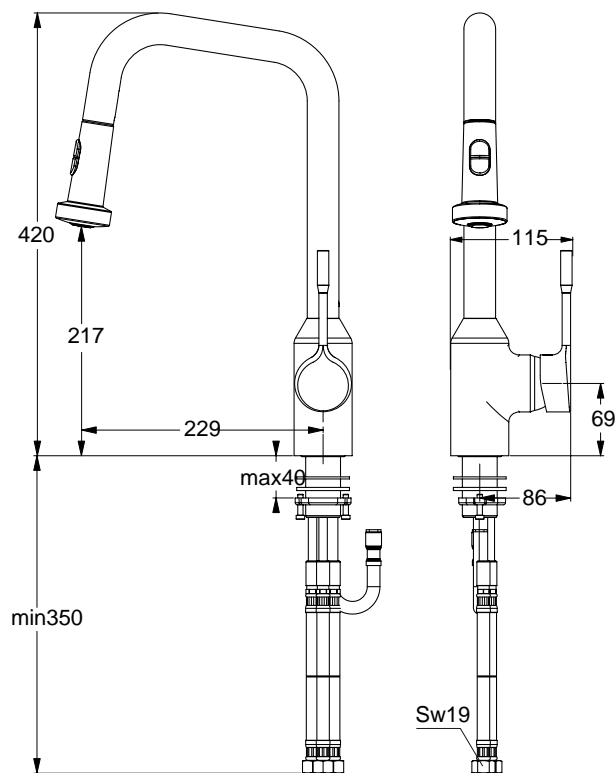

Finishes

- AA Chrome
- NU Neutral

B 8985 ..

B 8989 ..

Kitchen Fittings