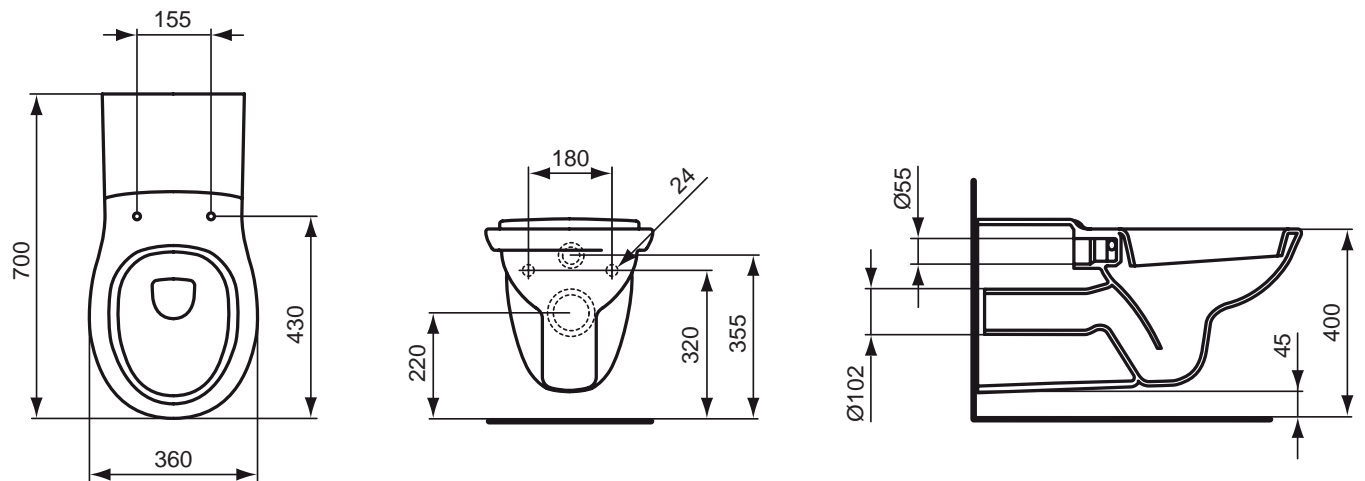

Finishes

01 White

Description

San Remo wall mounted close coupled bowl with horizontal outlet.

Alternative product

San Remo wall mounted close coupled bowl with horizontal outlet, with douche.

Necessary equipment