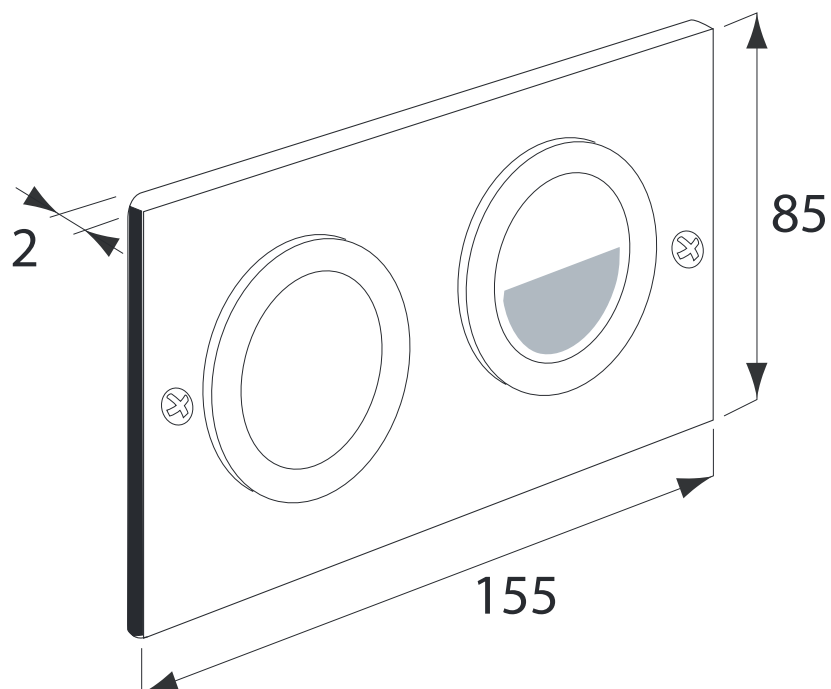

Finishes

AA Chrome

NU Neutral