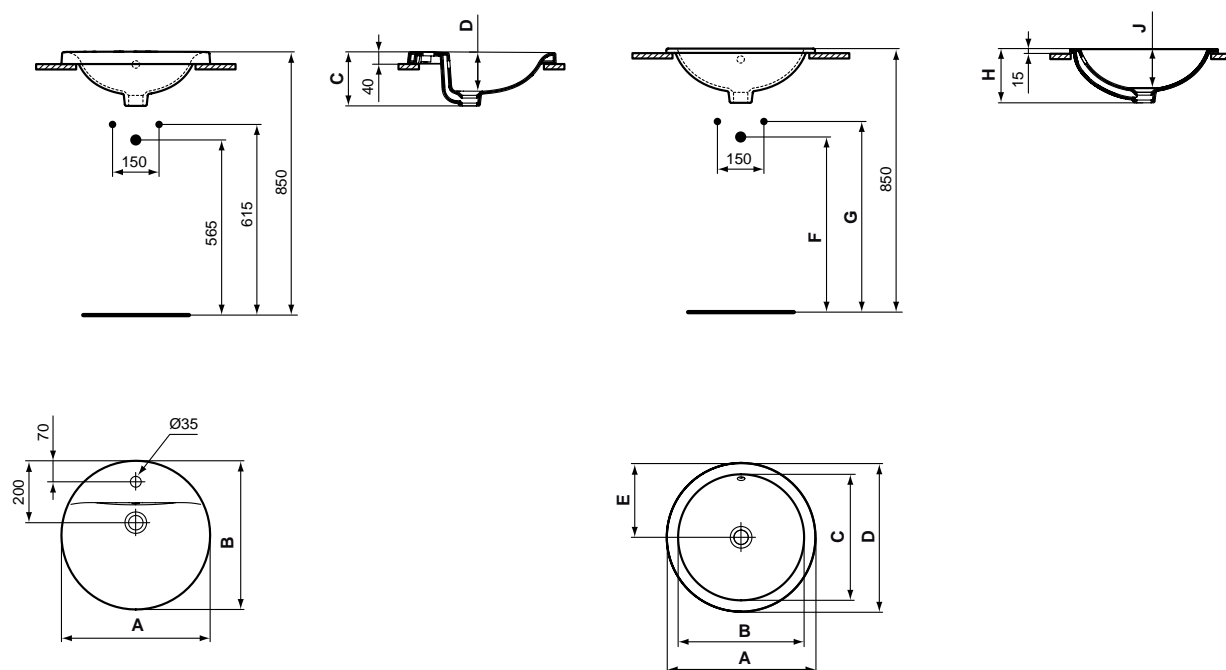

Finishes

01 White

	A	B	C	D
E 5042 .. / E5062 ..	480	480	175	125
E 5041 ..	380	380	165	115

	A	B	C	D	E	F	G	H	J
E 5053 ..	480	405	405	480	240	565	615	175	130
E 5051 ..	380	310	310	380	190	575	625	165	120