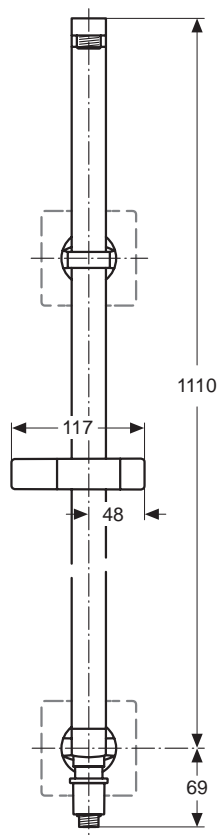

A 1531 ..

Bathroom Fittings