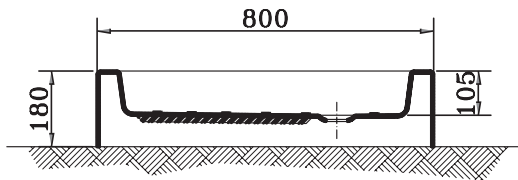

Finishes

- 00 Italian White
- 01 White