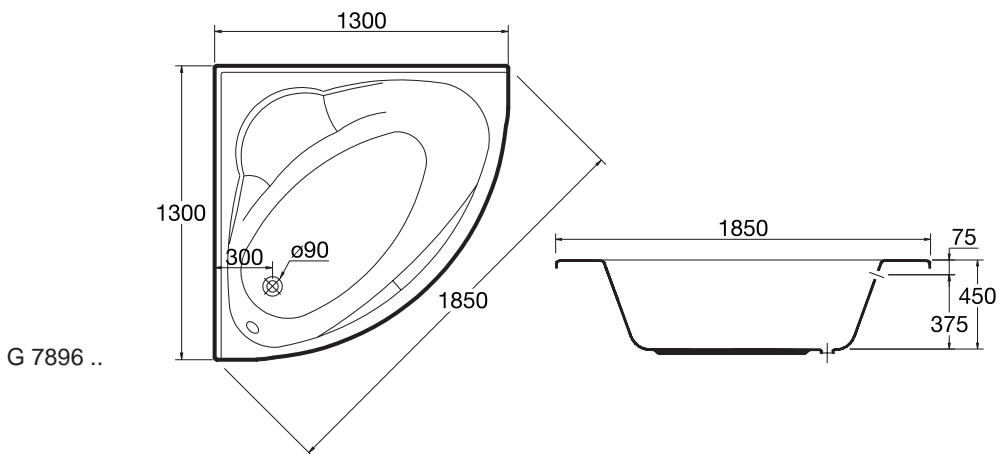

Finishes

- 00 Italian White
- 01 White