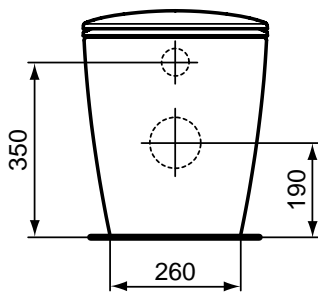

Finishes

01 White