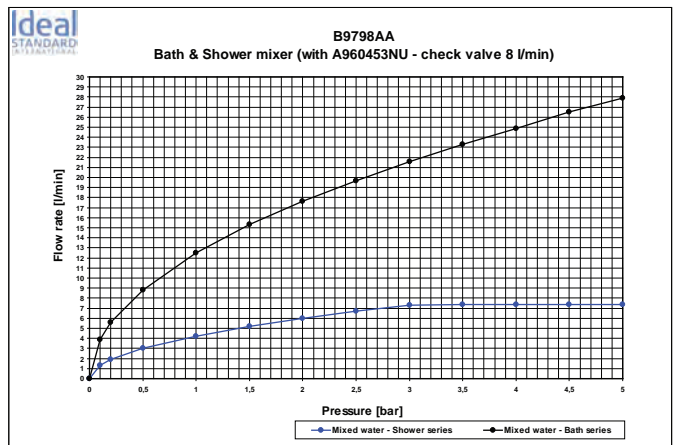

A2650NU

Finishes

AA Chrome

NU Neutral

Bathroom
Fittings

Bathroom
Fittings

Designer: Artefakt

Washbasin mixer
please refer to page 447