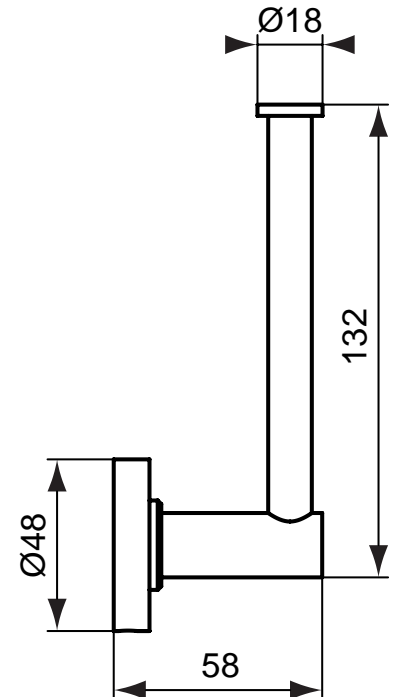

Description

Iom toilet tissue holder with cover, chrome.

Iom toilet tissue holder without cover, chrome.

Product

Article-No.

Toilet tissue holder with cover

A9127AA

Toilet tissue holder

A9132AA

Finishes

AA Chrome

A 9127 ..

A 9132 ..