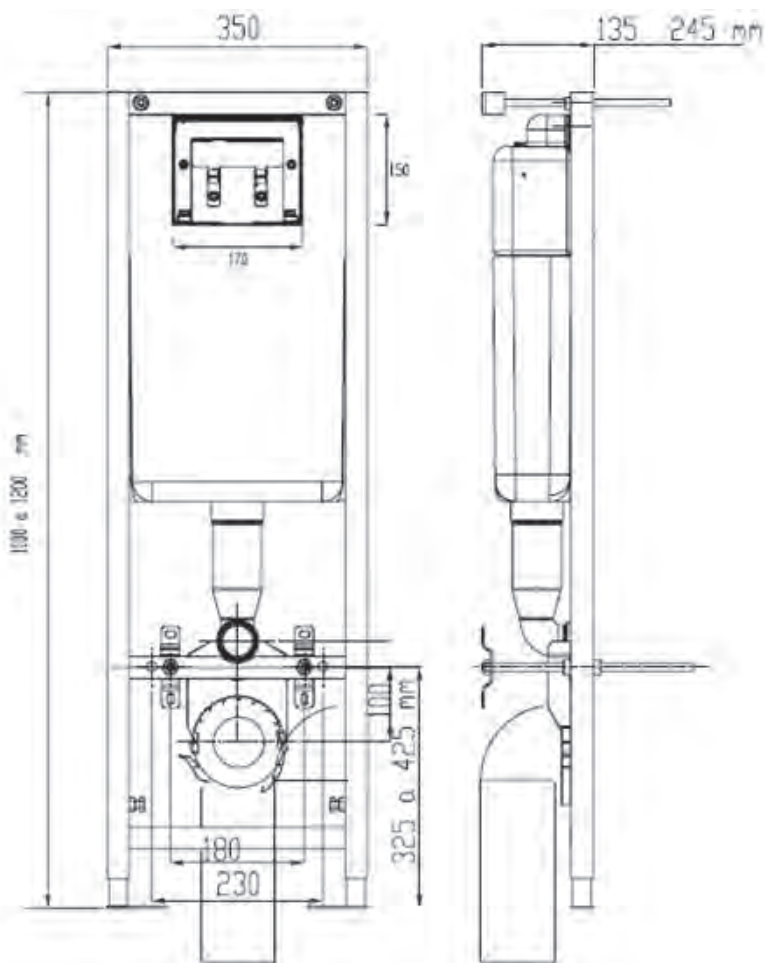

Description

Build-in Tank dual flush mechanism (6/3 Lt) with galvanized tubular frame W309567, with chrome control plate included (W3091AA). It is suitable for wall hung bowls, for use in double brick walls & gypsum. Can flush at 4.5/3 liters with an easy-to-handle adjustment.

Alternative product

Build-in Tank dual flush mechanism (6/3 Lt) with galvanized tubular frame <W309567>, with mat-chrome control plate included (W3091AD). It is suitable for wall hung bowls, for use in double brick walls & gypsum. Can flush at 4.5/3 liters with an easy-to-handle adjustment.

Build-in Tank dual flush mechanism (6/3 Lt) with galvanized tubular frame <W309567>, with white control plate included (W3091AC). It is suitable for wall hung bowls, for use in double brick walls & gypsum. Can flush at 4.5/3 liters with an easy-to-handle adjustment.

Product

Article-No.

Build-in cistern with galvanized tubular frame, with chrome control plate (W3091AA).	W3089AA

Alternative product

Build-in cistern with galvanized tubular frame, with mat-chrome control plate (W3091AD).	W3089AD
Build-in cistern with galvanized tubular frame, with white control plate (W3091AC).	W3089AC

Finishes

- AA Chrome
- AC White
- AD Satin