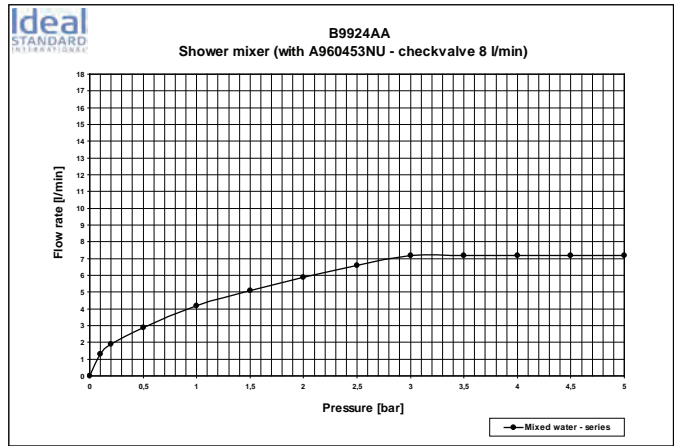

Bathroom
Fittings