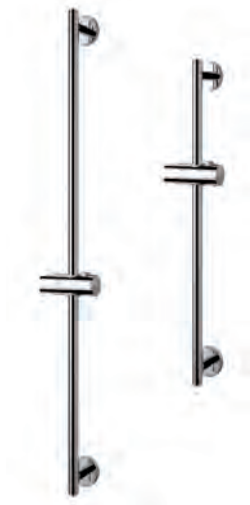

Designer: Artefakt

Description

IdealRain sliding bar 900 mm - suitable for Idealrain and Idealrain Cube M & S handsprays, with Ø21 mm, wall brackets and handspray holder, chrome

IdealRain sliding bar 600 mm - suitable for Idealrain and Idealrain Cube M & S handsprays, with Ø21 mm, wall brackets and handspray holder, chrome