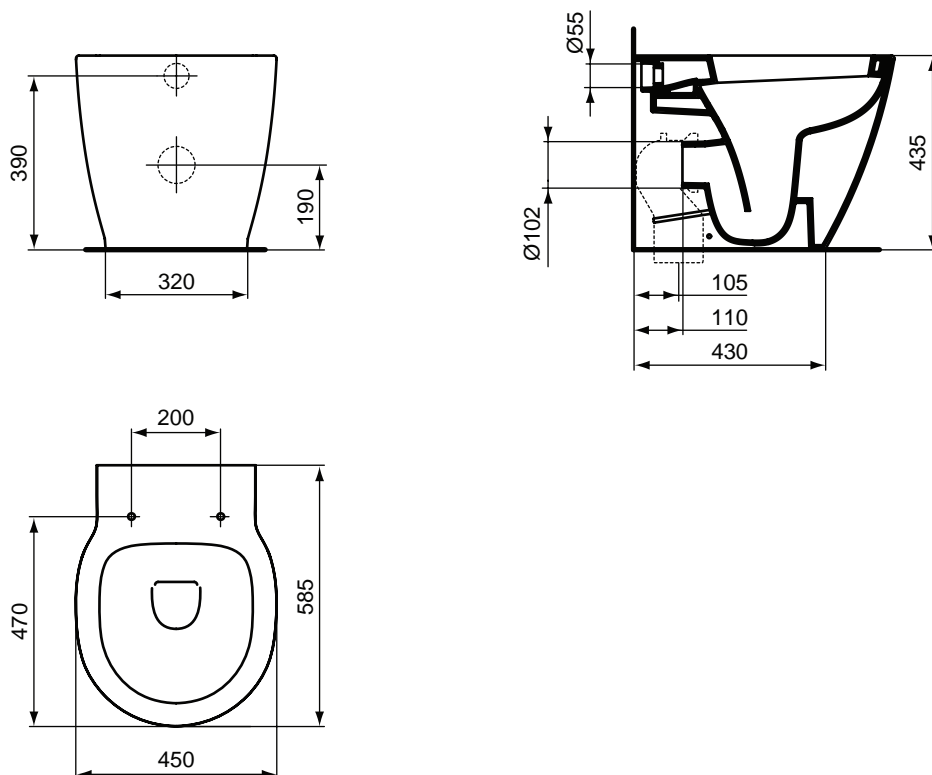

Finishes

01 White