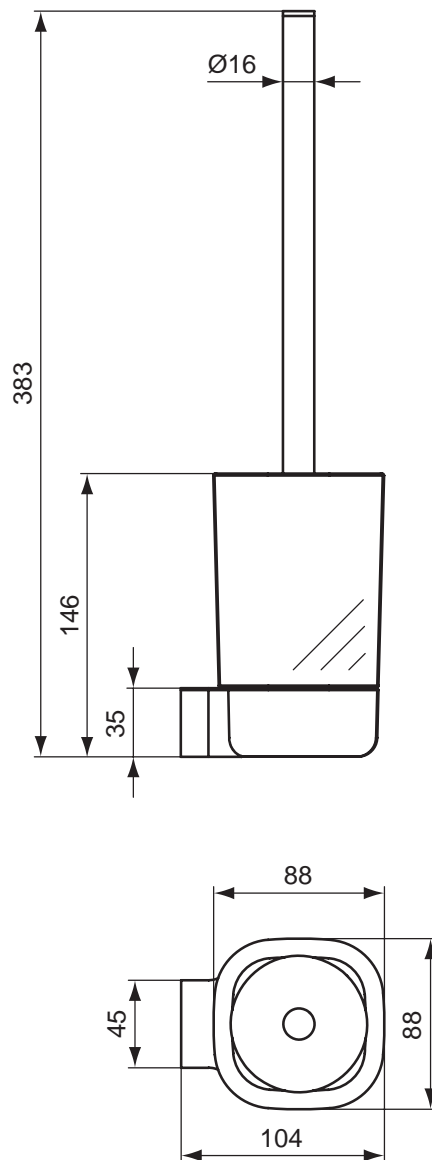

Finishes

AA Chrome