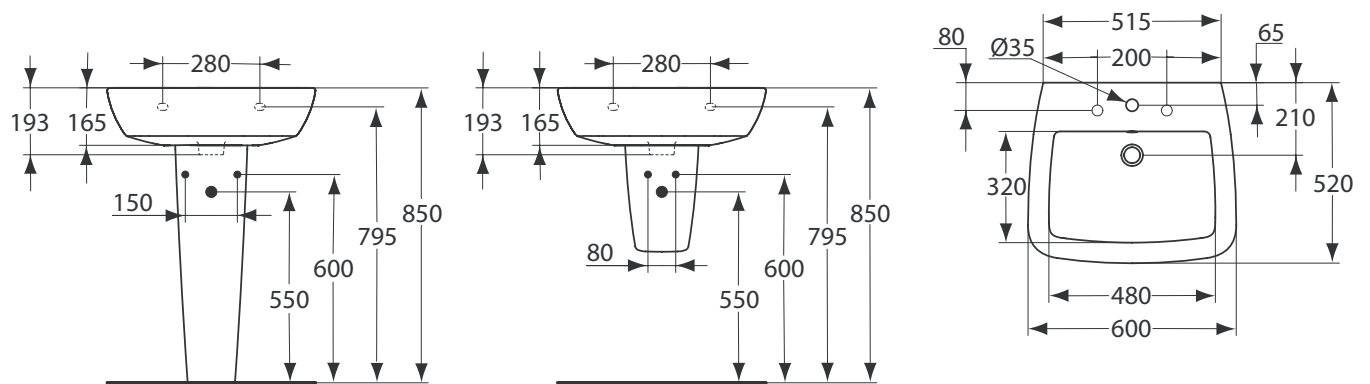

Necessary equipment

Fixation set	K710767
--------------	----------------

Recommended equipment

Pedestal	T409701
Semi pedestal	T409801

Finishes

01 White

Designer: Franco Bertoli

Toilets
please refer to page 70