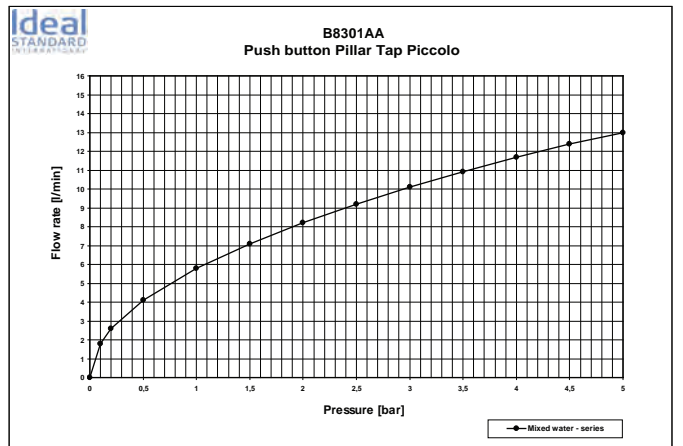

Product

Article-No.

Basin tap push button

B4664AA

Finishes

AA Chrome

Bathroom Fittings

Bathroom Fittings