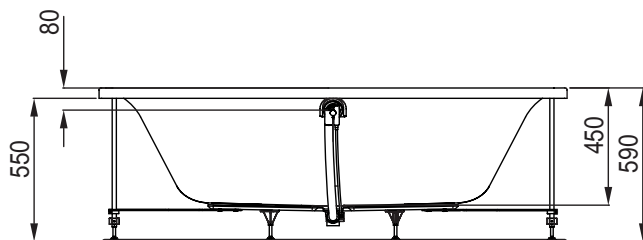

01 White

	A	B	C	D	E
K 2317 ..	1800	800	60	960	300
K 2318..	1800	800	60	960	300
K 2319 ..	1900	900	75	1060	400
K 2320..	1900	900	75	1060	400

Designer: Artefakt

Description

Bathing tub AIDA DESIGN Rectangular, acrylic white, without grips. Dimensions: 170 x 80, 170 x 75, 170 x 70 and cm. Included in the package: the angle. The legset (C895000) is supplied separately. Available panels and waste, sold separately.