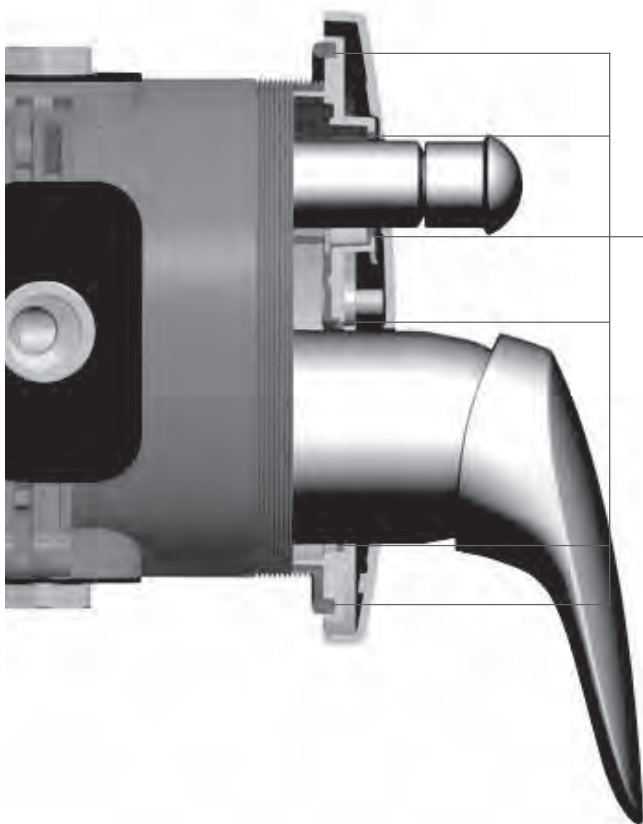

DICHT- FIX – 100% sealing for all directions

The guaranteed DICHT-FIX system was upgraded and offers triple protection against water penetration in the wall-mounted part

The external waterproof support offers external sealing for EASY-Box, protecting from water during use. Each manufacturing opening is individually sealed.

Membrane of external sealing:
Sealing fabric which replaces the usual sealing frame, providing external water protection

Internal sealing –inlays:
Inlays around the pipes prevent water sipping in from EASY-Box to the wall.

Smart solution:
The external waterproof support consists of two components and is manufactured with direct injection moulding. The two components fit perfectly and stay joined without any possibility of being detached.

Sealing of installation point:
The most important issue, especially in wall-mounted installations, is to ensure that the wall is protected against water and dampness. When showering, no water should penetrate the wall. The relatively big opening on the wall where a wall-mounted tap is placed must be completely sealed.

Installation in simple steps

- Fitting on the wall. Connect the water discharge components.

- Place the sealing membrane to seal the point of installation on ready, puttied and appropriately prepared wall.

- Rinse the pipes via the pre-installed washout component.

- Trim the protruding grooves. Switch off the water flow and disconnect the washout component.

- Assembly the operational unit of kit 2 and check sealing.

- Place the external waterproof support over the mechanism and the diverter and screw. Then place the frame (external part.)