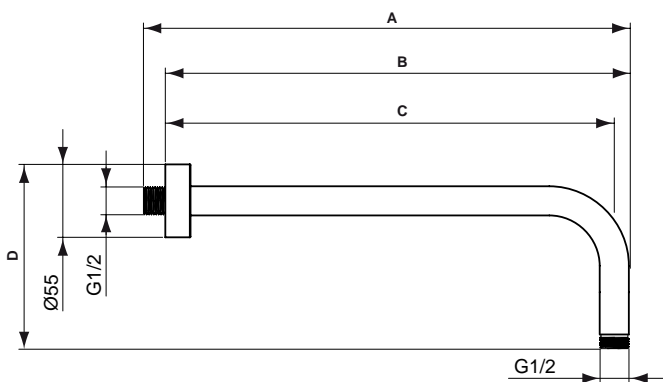

Finishes

AA Chrome

Bathroom Fittings