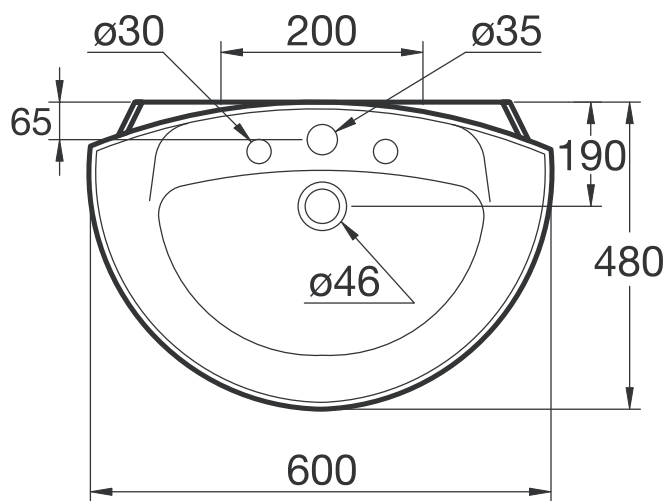

Finishes

01 White