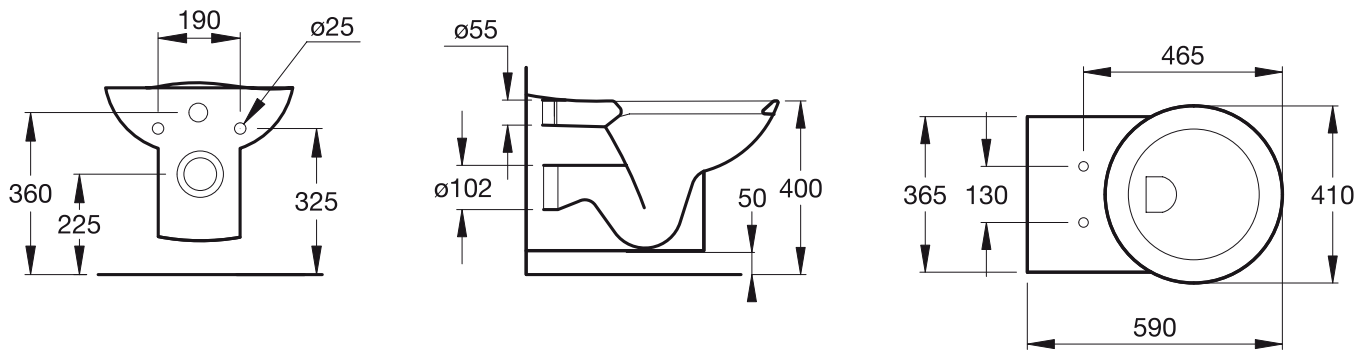

Finishes

- 01 White
- AC White