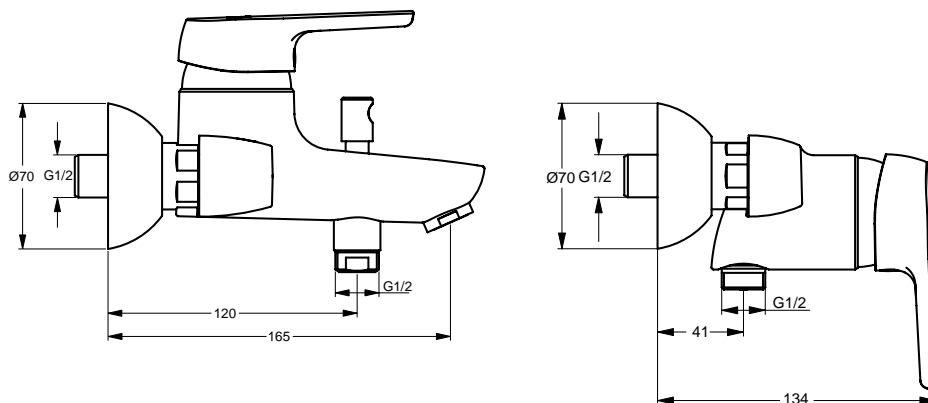

Finishes

- AA Chrome
- NU Neutral