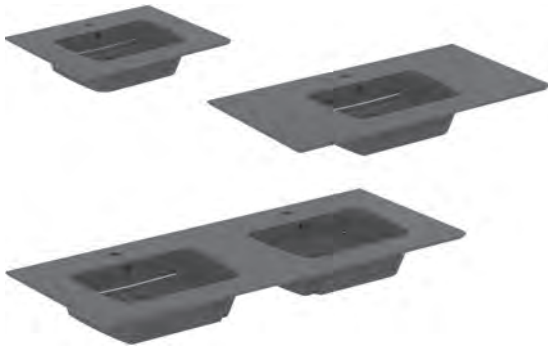

Description

Idealsmart counter top lavatory 64x50 cm with one tap hole, in grey finish.

Idealsmart counter top lavatory 94x50 cm with one tap hole, in grey finish.

Idealsmart double counter top lavatory 124x50 cm with two tap holes, in grey finish.

Product

Article-No.

Counter top lavatory 64cm, one tap hole	R170458
Counter top lavatory 94cm, one tap hole	R170558
Double counter top lavatory 124cm, two tap holes	R170658