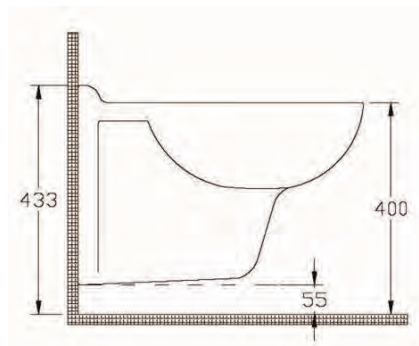

Seat & cover soft closing	W302301
Seat & cover	W302201

Finishes

01 White

Description

AREAL floor standing back to wall bidet.

AREAL wall hung bidet.

Product

Article-No.