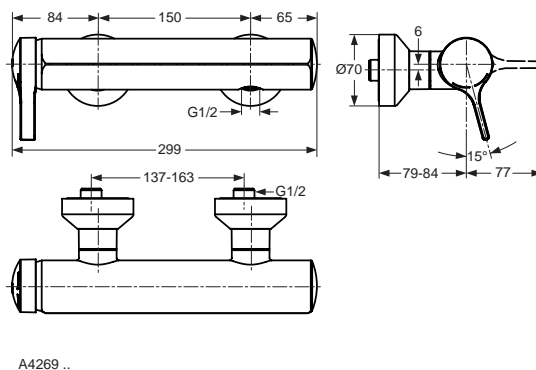

Finishes

AA Chrome