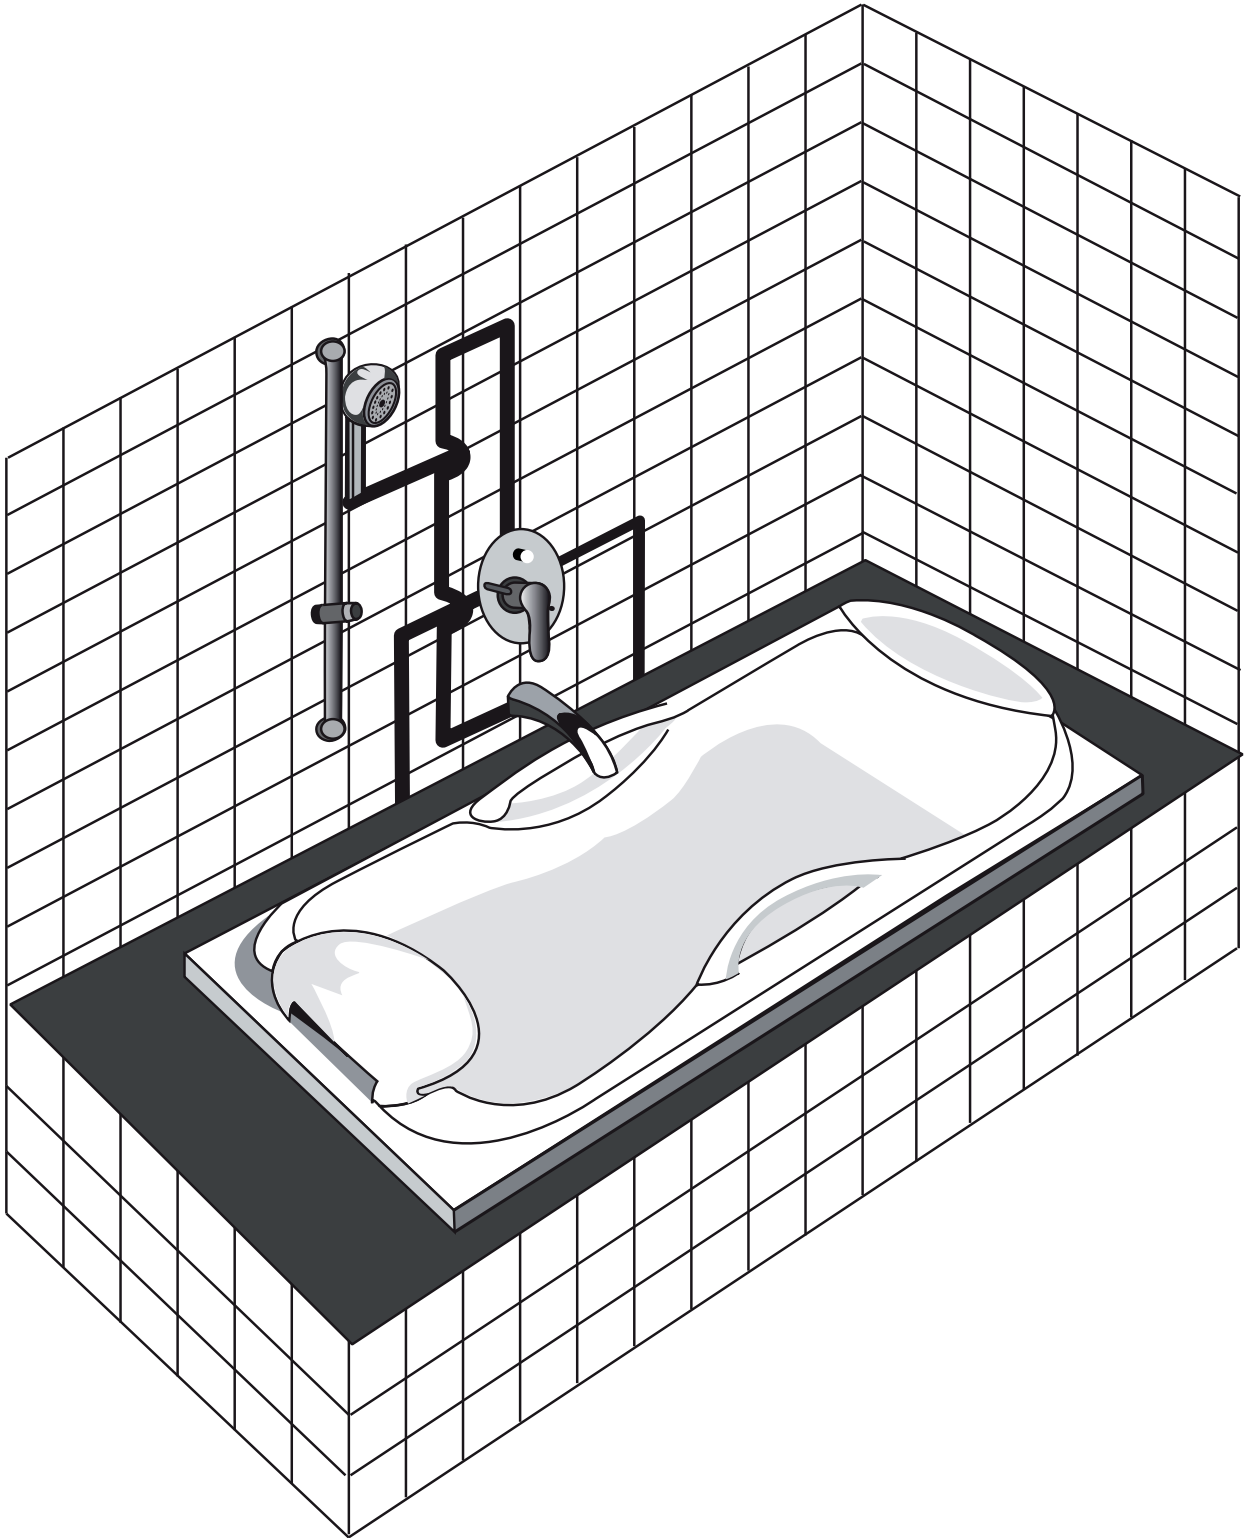

EXAMPLES OF COMBINATIONS – PROPOSAL 8

- Look for built in mixer plates in built-in every individual suite
- Bathtub spouts (pages 336 & 524)
- Shower kits (pages 531-534, 544-547 & 558)
- Wall elbow (pages 525 & 556)