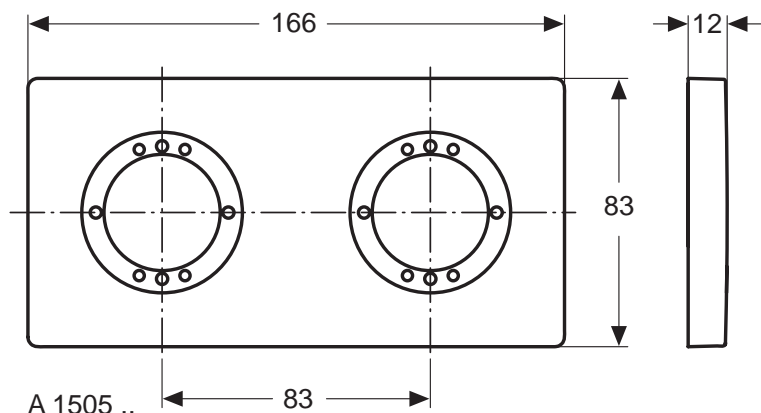

A 1505 ..

Bathroom
Fittings