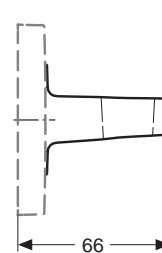

Product

Article-No.

Wall elbow kit	A1521AA
Escutcheon 1 hole	A1504AA
Wall support 370 mm for rain shower	A1524AA
Head shower 300 mm	B9443AA

Necessary equipment

Thermostatic KIT 1	A1499NU
Universal KIT 1	A1501NU
Fixation rail 600 mm	A1503NU

Finishes

NU Neutral

AA Chrome

A 1521 ..