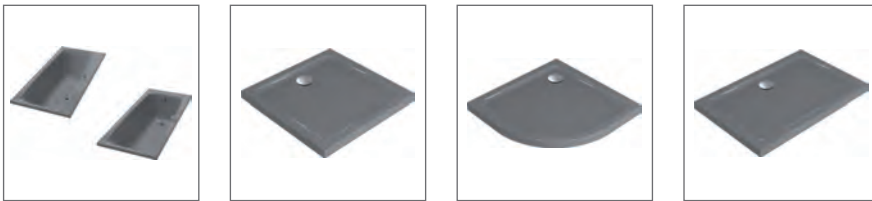

NEW PRODUCTS

2015

New Products

Toilets
please refer to page 122

Bidets
please refer to page 125

Basins
please refer to page 126

Tempo is the new Ideal Standard design proposal. Simple, minimal, but distinct, this range will complement your bathroom space. Simple meets contemporary aesthetics approach, aiming to create models with modern appeal and functionality in everyday use. The range features close coupled and wall-hung bowls, floor-standing and wall-hung bidets, as well as basins to cover every need.

Finishes
01 White

Designer: Artefakt

Bath Tubs
please refer to page 618

Shower Trays
please refer to page 676

New Products

Your bathroom is your most personal space. Idealsmart range introduces grey range giving you the opportunity to explore and create a unique sanctuary, following the trend and going beyond classic white. Acrylic bathtubs & ceramic shower trays in grey finish complete the range, providing a total bathroom proposal.

Finishes
01 White

New Products

Deco Control Plates
please refer to page 232

Please refer to page 742
for spare parts list

Ideal Standard, in addition to the sanitary ware, has a complete range of Build-in cisterns, the Deco series, for use with single & wall hung bowls. Some of the advantages of the Deco Build-in cisterns, are: a 4 mm internal lining, for protection against humidity, very small thickness (8cm/12cm) for flexibility, for very thin walls, very easy access to the internal components of the cistern, for easy maintenance, a unique pipe union articulation system, that allows, even after installation, an easy regulation of the cistern pipe to the WC, as well as, a fixing kit, for control plates (0-160mm). In 2015, we launch Salina plates in chrome & satin chrome finish.