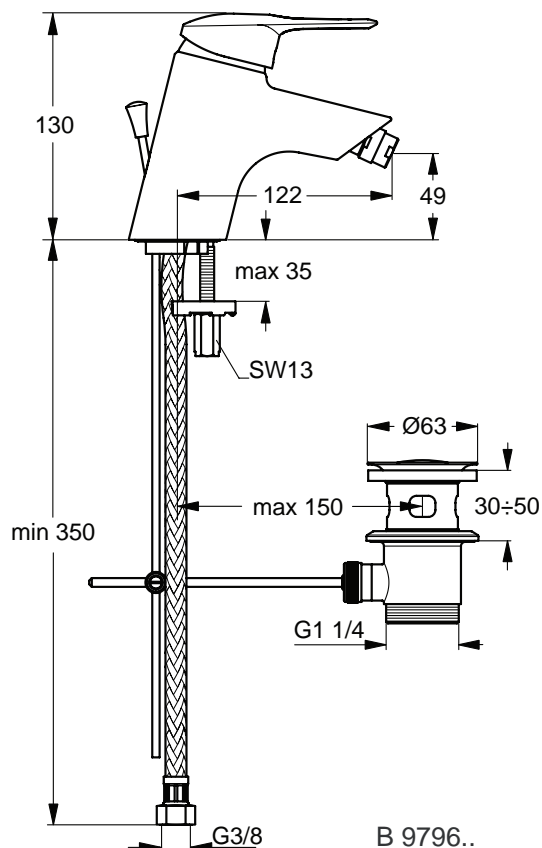

Description

Com bath & shower exposed mixer without accessories, with 47 mm Click cartridge, water saving and hot temperature limiter, aerator cascade M24X1, automatic diverter, S-connectors and check valve, chrome.