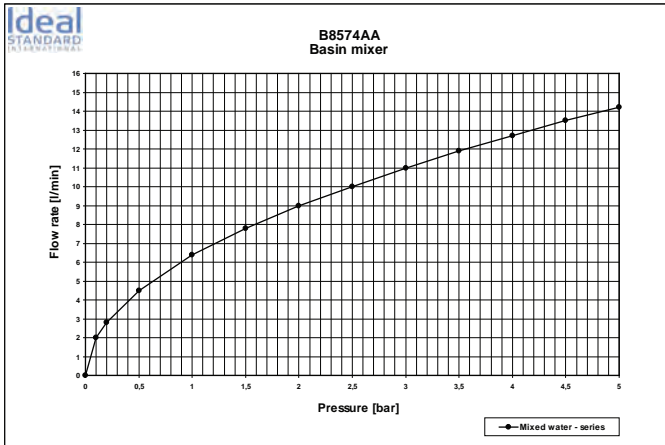

Bathroom
Fittings