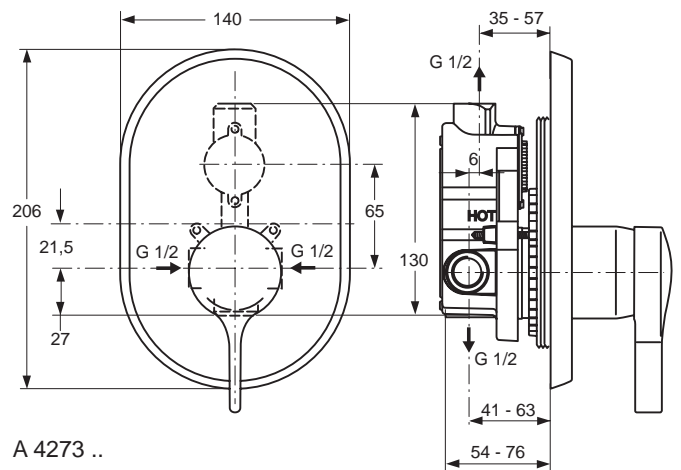

Finishes

- AA Chrome
- NU Neutral