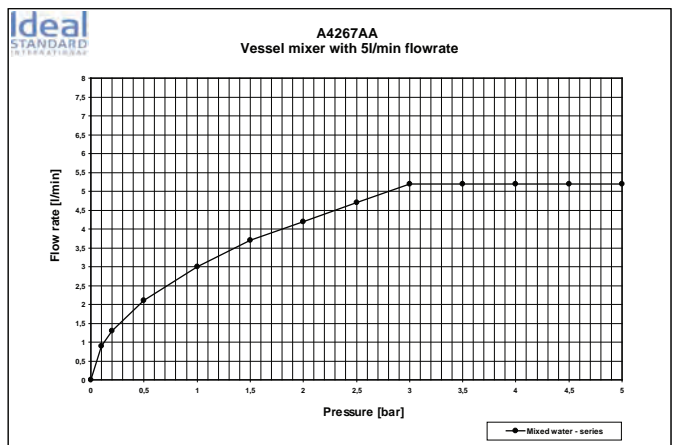

Bathroom
Fittings