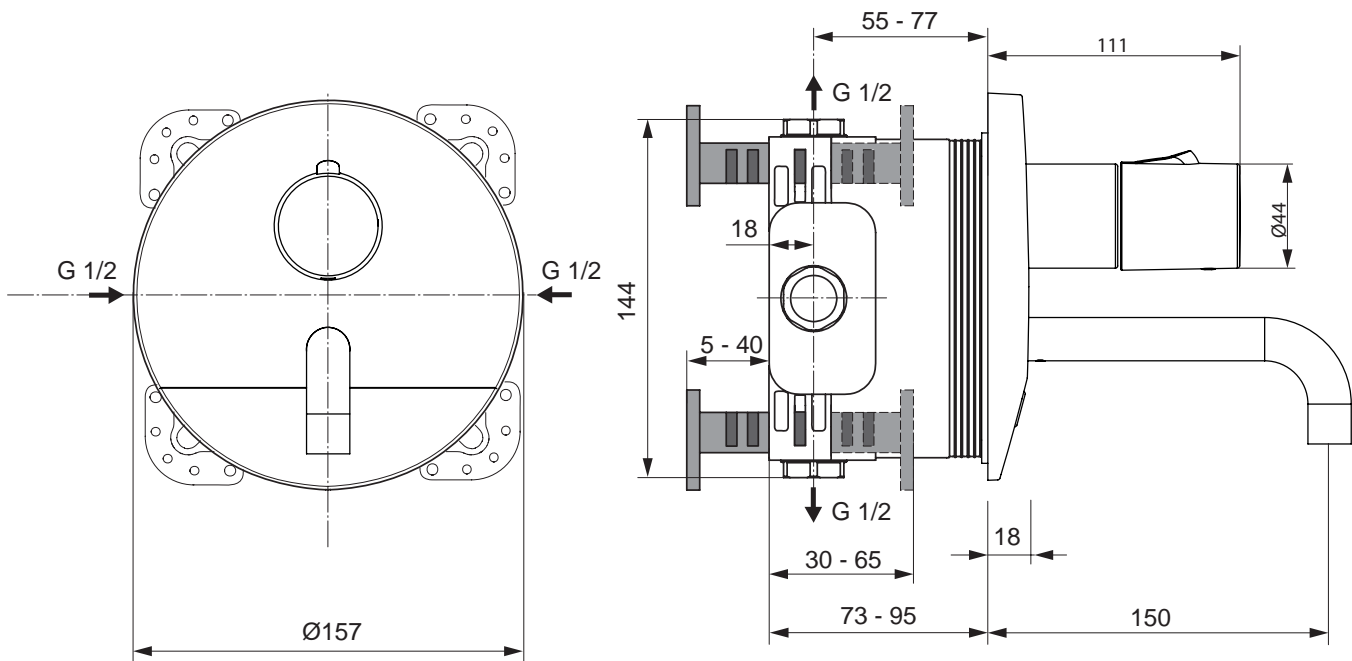

Finishes

- AA Chrome
- NU Neutral

Bathroom Fittings

A 6147 .., A 6148 ..