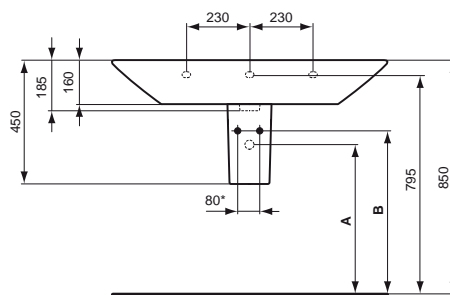

Finishes

01 White

Ceramics		Furniture	
A	B	A	B
555	605	555	605

* 150 without semi pedestal

Attention!
Please fit wall mounting brackets for semi pedestal first before you make the connection between fitting and angle valves!