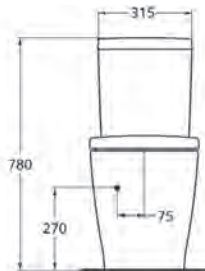

Finishes

01 White