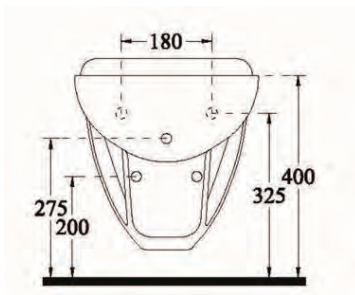

Finishes

01 White