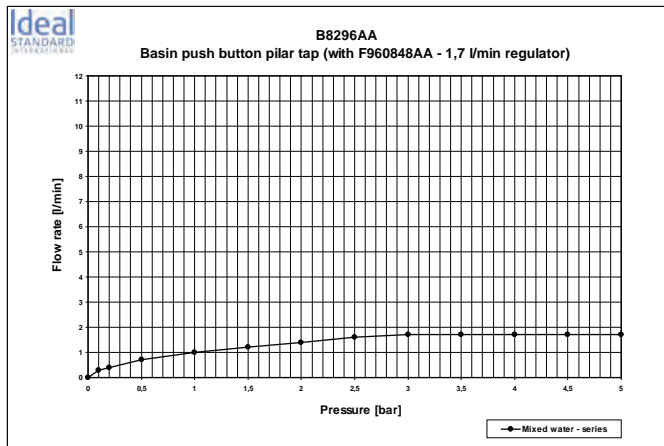

Product

Article-No.

Basin tap push button

B4664AA

Finishes

AA Chrome

Bathroom Fittings

Bathroom Fittings