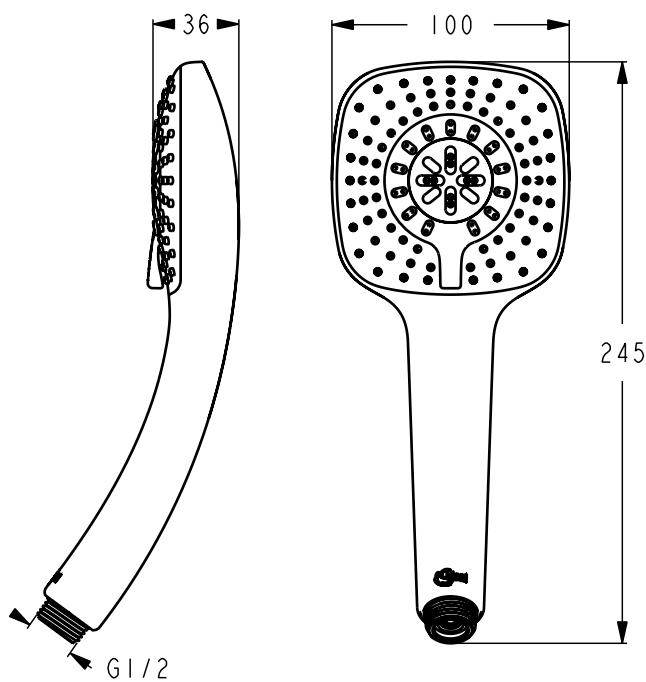

Finishes

AA Chrome

Bathroom Fittings

B0003 ..