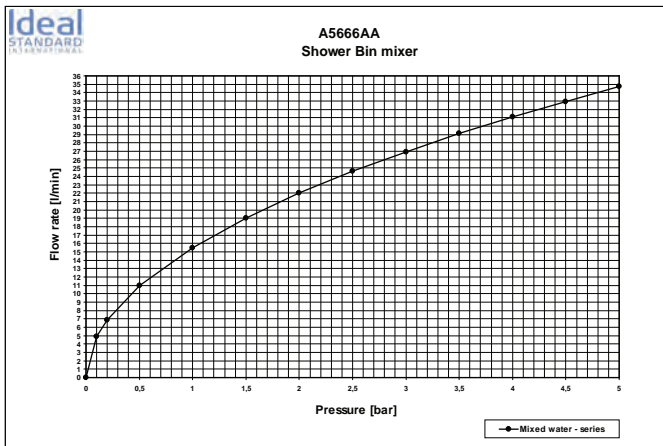

Bathroom
Fittings