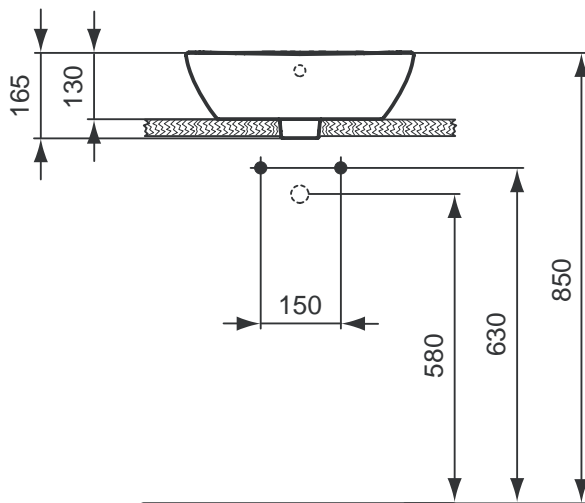

Designer: Robin Levien

Description

Connect Sphere vessel type lavatory 430 x 430 mm with one tap-hole, including cutting template EESV82467.

Necessary equipment

Fixation set.

Product

Article-No.

Sphere vessel 430 x 430 mm

E803901

Necessary equipment

Wall fixing set

E009567

Finishes

01 White

30* = proposed measure