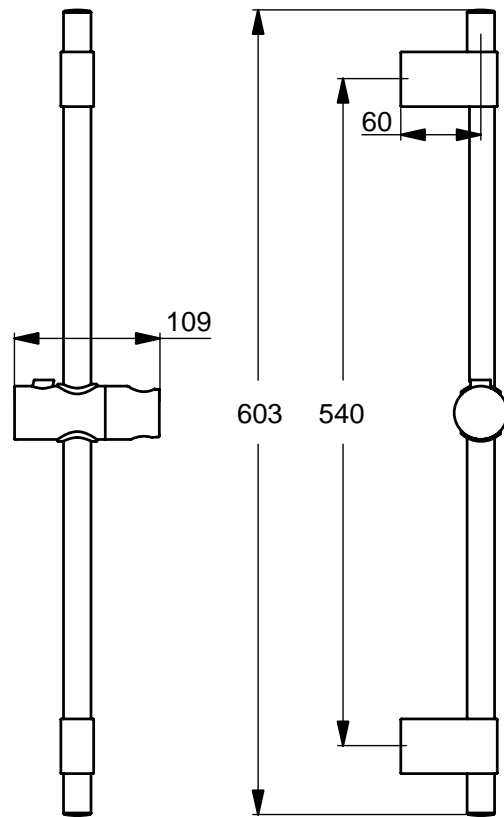

Designer: Artefakt

Description

IdealRain sliding bar 900 mm - suitable for Idealrain and Idealrain Cube XL & L handsprays, with Ø21 mm, wall brackets and handspray holder, chrome

IdealRain sliding bar 600 mm - suitable for Idealrain and Idealrain Cube XL & L handsprays, with Ø21 mm, wall brackets and handspray holder, chrome

Product

Article-No.

IdealRain sliding bar 900 mm	B9429AA
IdealRain sliding bar 600 mm	B9428AA

Finishes

AA Chrome

Bathroom Fittings

B9428 ..