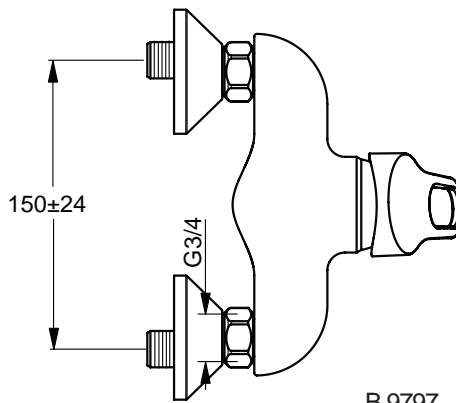

Description

Com bath & shower exposed mixer without accessories, with 47 mm Click cartridge, water saving and hot temperature limiter, aerator cascade M24X1, automatic diverter, S-connectors and check valve, chrome.

Com shower exposed mixer without accessories, with 47 mm Click cartridge, water saving and hot temperature limiter, S-connectors and check valve, chrome.

Alternative product

You can obtain a **maximum 8lt/min flowrate** with one extra component. Specifically:

Com bath & shower exposed mixer without accessories, with a maximum 8lt/min flowrate, 47 mm Click cartridge, water saving and hot temperature limiter, aerator cascade M24X1, automatic diverter, S-connectors and check valve, chrome. **Necessary codes to order: B9798AA (B&S mixer) and A960453NU (regulator).**

Com shower exposed mixer without accessories with a maximum 8lt/min flowrate, 47 mm Click cartridge, water saving and hot temperature limiter, S-connectors and check valve, chrome. **Necessary codes to order: B9797AA (Shower mixer) and A960453NU (regulator).**

Recommended equipment

Check valve with integrated flow regulator that provides a maximum 8lt/min flow rate.

Product

Article-No.

Bath & Shower exposed mixer	B9798AA
Shower exposed mixer	B9797AA

Recommended equipment

Check valve with regulator 8lt/min for B&S and Shower mixer	A960453NU

Finishes

- AA Chrome
- NU Neutral

B 9797..

Bathroom Fittings