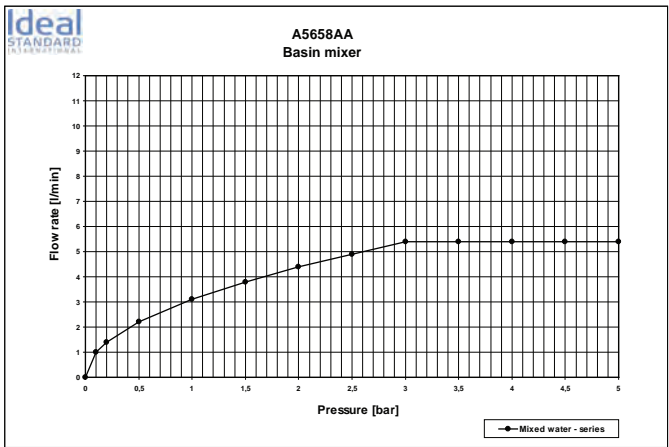

Bathroom Fittings