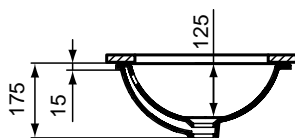

Finishes

01 White

	A	B	C	D	E	F	G
E 5061 ..	580	510	205	340	410	540	590
E 5058 ..	500	430	190	310	380	540	590
E 5056 ..	420	355	175	285	350	565	615