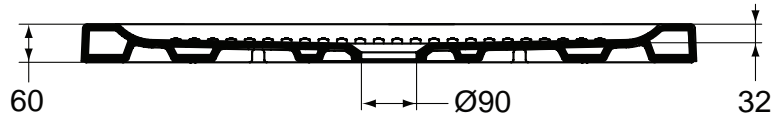

Finishes

01 White

AA Chrome