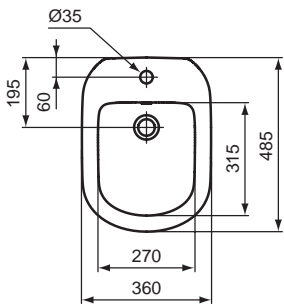

Finishes

01 White

T 5102 ..