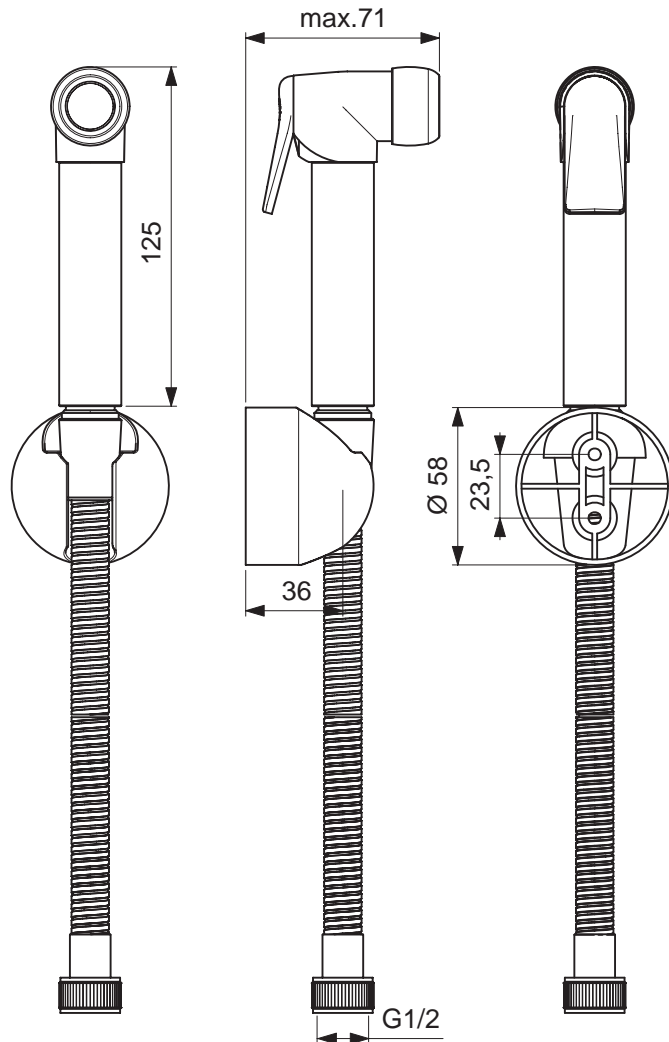

Angle valve G1/2", cross handle	A5179AA
Angle valve G1/2" x G1/2"	Z8148AA

Finishes

AA Chrome

Description

IdealSpray trigger spray shower set consisting of ABS (plastic) trigger spray, with maximum 6 lt/min flow regulator (integrated regulator), trigger control handle with locking position, ABS fixed wall bracket and 1250 mm double clenched hose, chrome