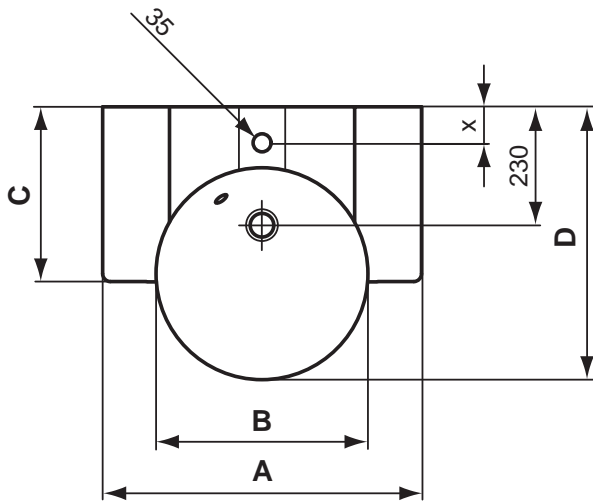

Finishes

01 White

	A	B	C	D	E	F	G	H	J
K 0843 ..	800	440	340	560	180	195	460	560	610
K 0842 ..	700	440	340	560	180	195	465	560	610