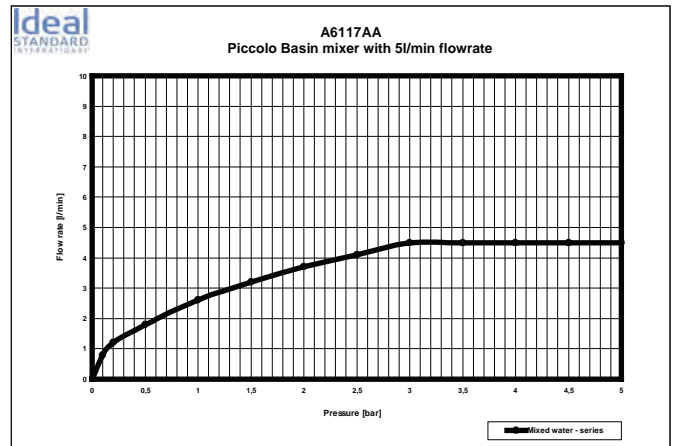

Bathroom
Fittings