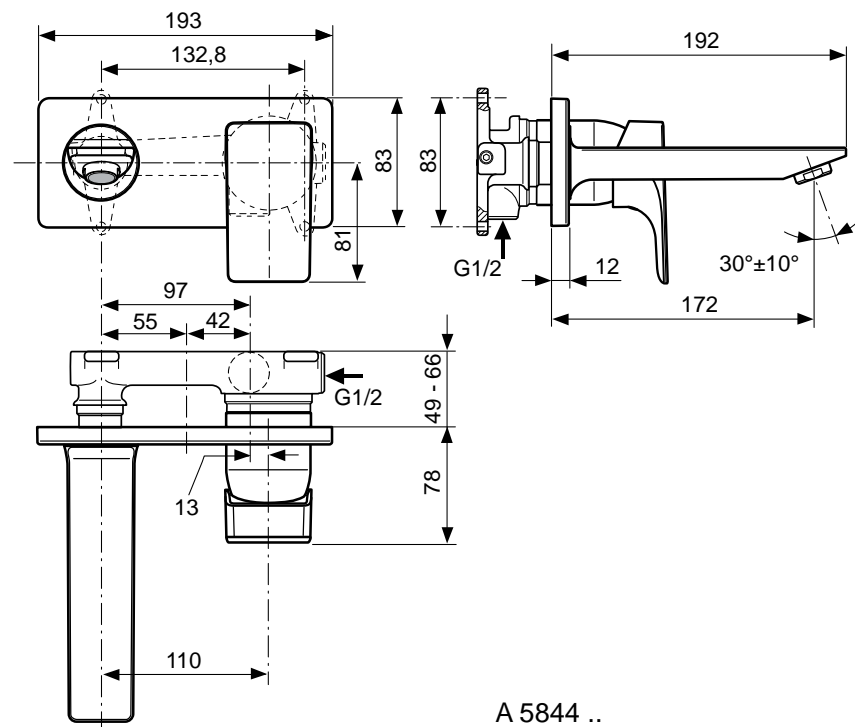

Designer: Artefakt

Description

Strada bath & shower exposed mixer without accessories, with Multiport cartridge, hot temperature limiter integrated in the cartridge, new escutcheons on S-connection with hidden nut, diverter on the side of the spout, check valve, chrome.