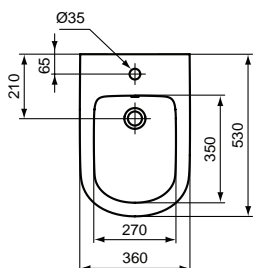

Description

Tempo floor standing bidet

Tempo wall hung bidet

Tempo floor standing bidet BTW

Product

Article-No.

Floor standing bidet	T510201
Wall hung bidet	T510001
Floor standing bidet BTW	T510101

Finishes

01 White

T 5102 ..