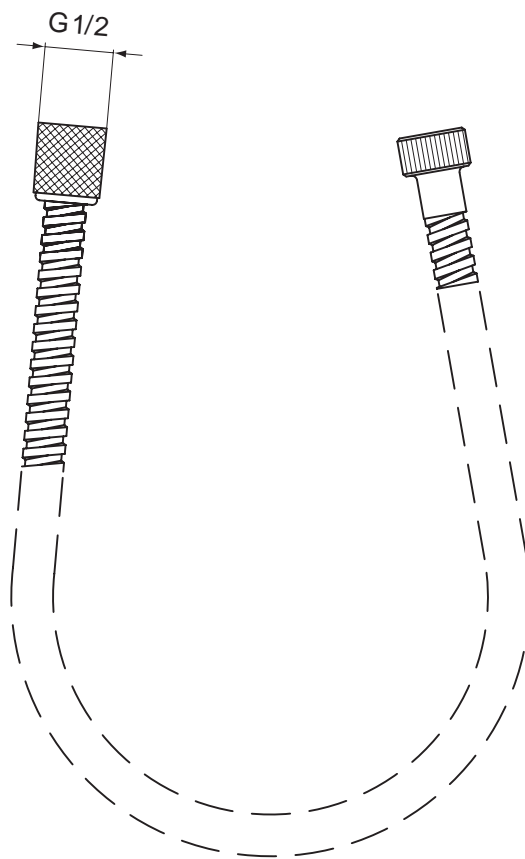

Cerawell Metal Flex shower hose, 200 cm, double clenched metal shower hose, M1/2"xM1/2"

Product

Article-No.

Cerwell hose 125 cm	A2403AA
Cerwell hose 150 cm	A2400AA
Cerwell hose 200 cm	A2428AA

Finishes

AA Chrome