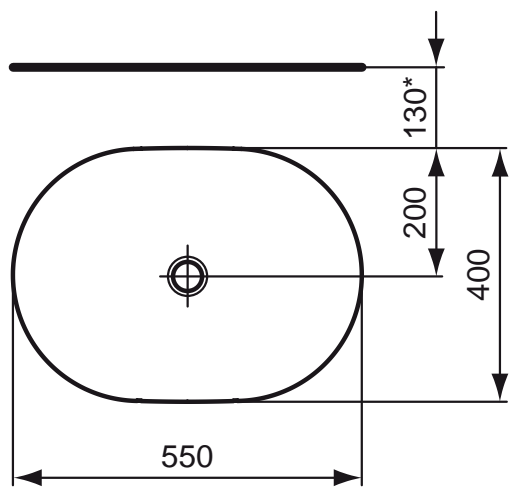

Finishes

01 White

130* = suggested measure