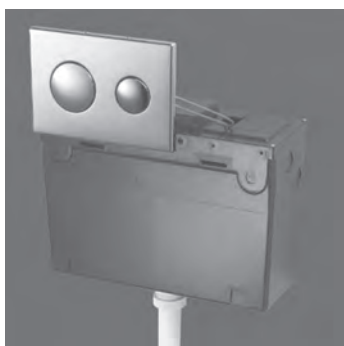

Description

Conceala 2 cistern & cover, 4.5/3 litre, dual flush pneumatic flush valve fitting, side inlet ballvalve and internal overflow.

Alternative product

Conceala 2 cistern & cover, 4.5/3 litre, dual flush pneumatic flush valve fitting, bottom inlet delayed fill.

Necessary equipment

Ideal Standard contemporary flushplate, chromium plated.

Product

Article-No.

Conceala 2 cistern & cover, side inlet

S364367

Alternative product

Conceala 2 cistern & cover, bottom inlet

S363667

Necessary equipment

Ideal Standard contemporary flushplate

E4437AA

Finishes

AA Chrome