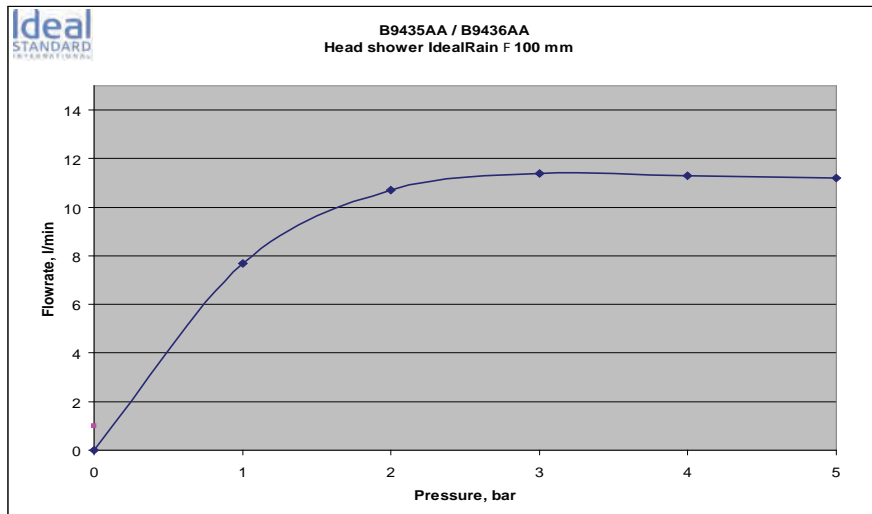

Bathroom
Fittings

Bathroom
Fittings

Showers
please refer to page 572

Please refer to page 746
for spare parts list

Elegant, handy, easy to use, IdealSpray has 4 different shapes of trigger spray shower sets to choose from, so as to reflect your personal taste. The right combination of functionality and design allows your to cover your everyday bathroom needs, while at the same time creating a perfect aesthetic and harmony with all your sanitary ware. The models are being thoroughly tested in order to ensure high quality performance and long lasting usage. Our flow regulators cut water consumption, giving you the peace of mind that you are saving water, energy and money, without compromising functionality.