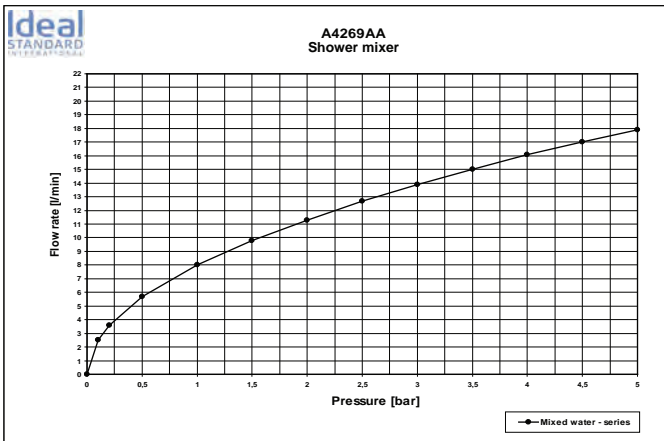

Bathroom Fittings