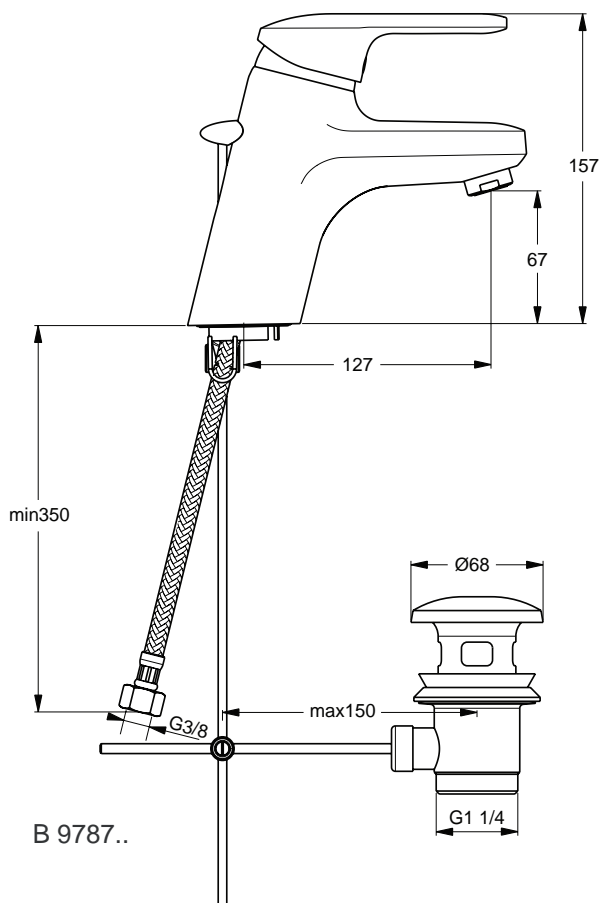

Finishes

AA Chrome