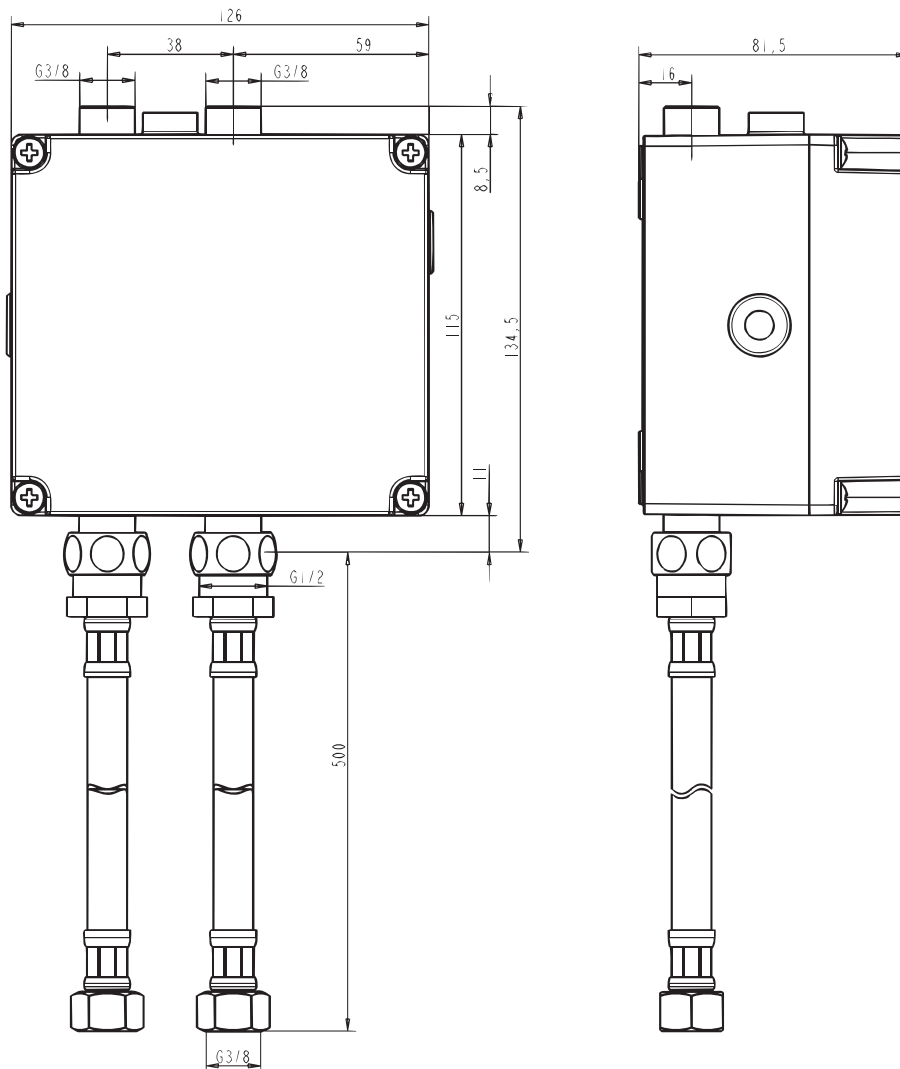

Electronic box, one valve, battery	A3807NU
Electronic box, one valve, main power	A3808NU
Electronic multi box, one valve	A3809NU

Finishes

NU Neutral

Bathroom
Fittings

Description

Basin electronic box kit 1, two valves, battery operated