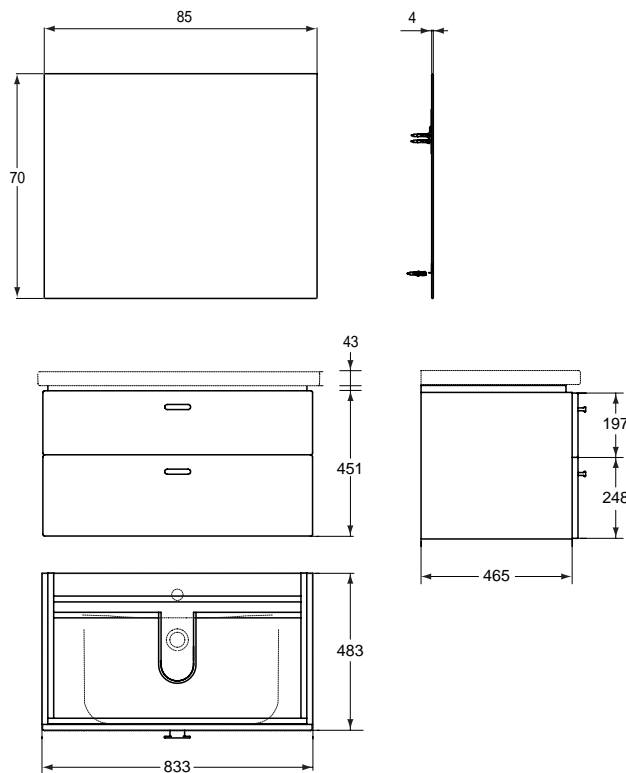

Description

Connect wall hung vanity unit 100 x W46,5 x H45,1cm, with 2 drawers (soft closing). Handles included in the package (2 pieces)

Necessary equipment

Connect Vanity 100 x 49cm (E812601).

Recommended equipment