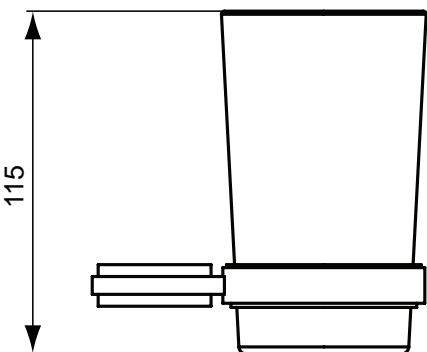

Finishes

AA Chrome

B 9262 ..