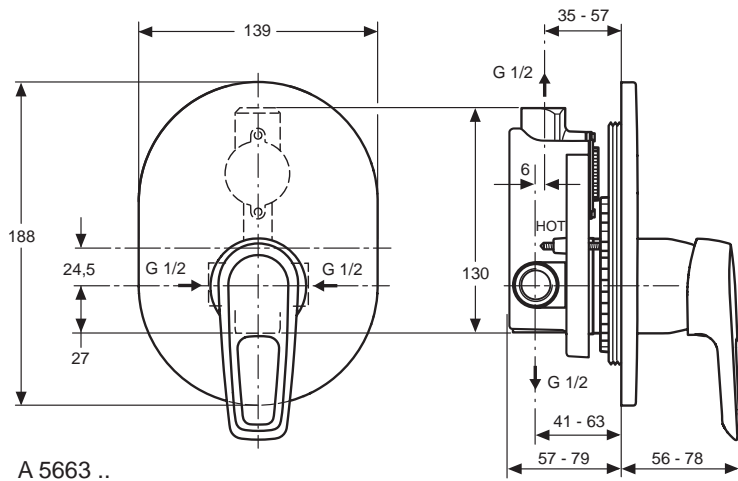

Finishes

- AA Chrome
- NU Neutral

Bathroom Fittings