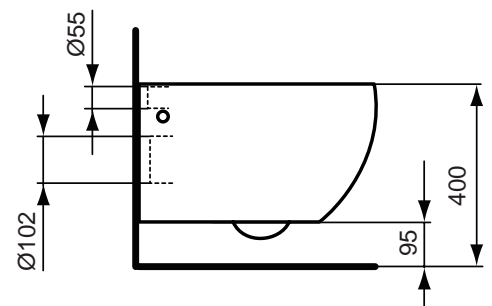

Finishes

01 White