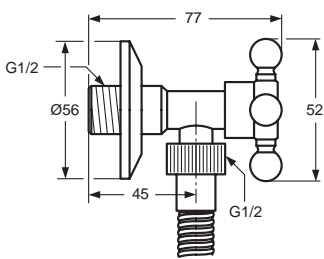

Finishes

AA Chrome

A 5179 ..

Z 8148 ..

Z 8147 ..

Bathroom Fittings

Bathroom
Fittings

Designer: Artefakt