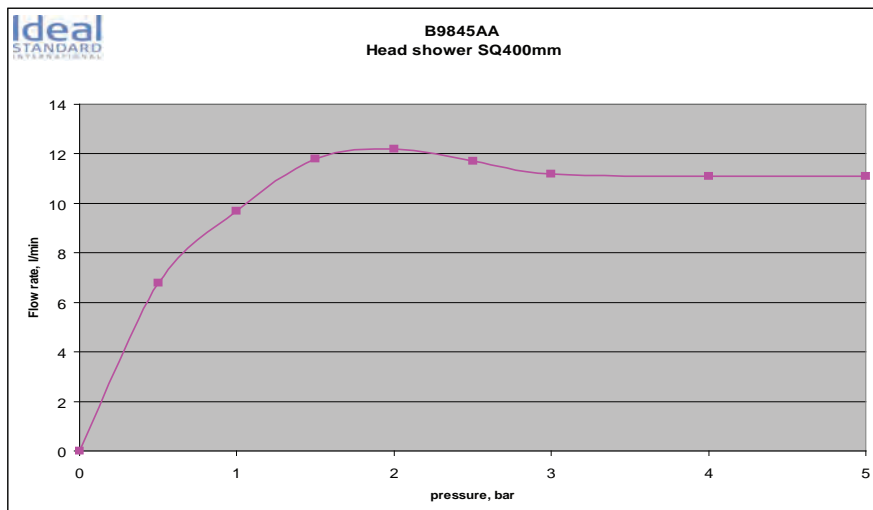

Bathroom
Fittings

Bathroom
Fittings

Showers
please refer to page 572

Please refer to page 746
for spare parts list

Elegant, handy, easy to use, IdealSpray has 4 different shapes of trigger spray shower sets to choose from, so as to reflect your personal taste. The right combination of functionality and design allows your to cover your everyday bathroom needs, while at the same time creating a perfect aesthetic and harmony with all your sanitary ware. The models are being thoroughly tested in order to ensure high quality performance and long lasting usage. Our flow regulators cut water consumption, giving you the peace of mind that you are saving water, energy and money, without compromising functionality.