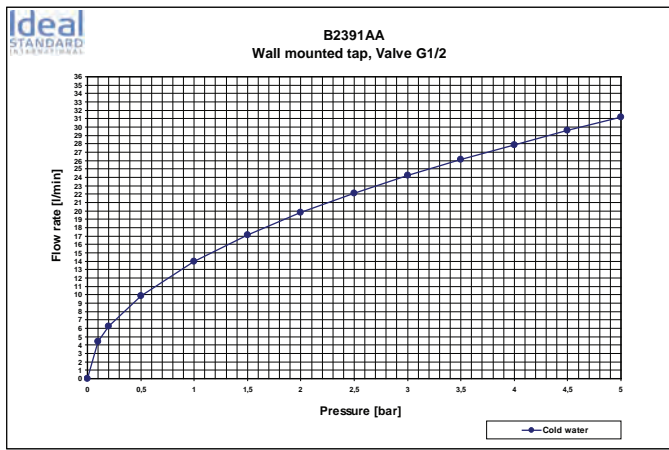

Bathroom
Fittings