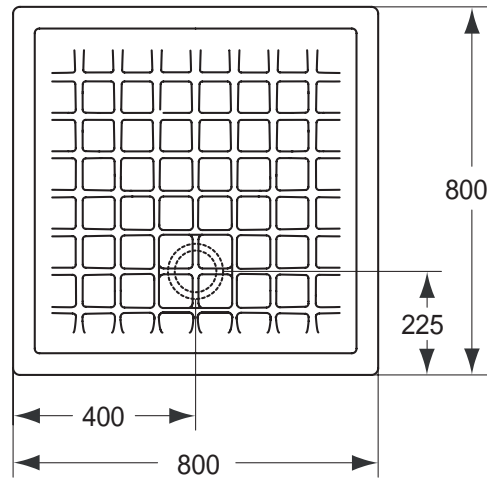

Finishes

01 White