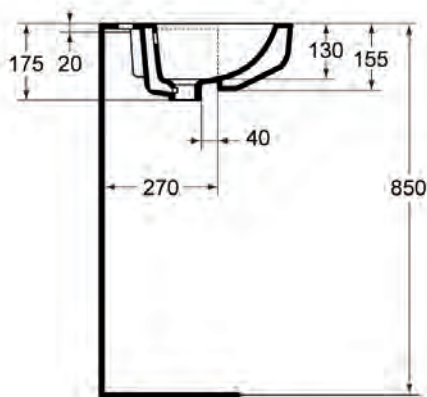

Finishes

01 White