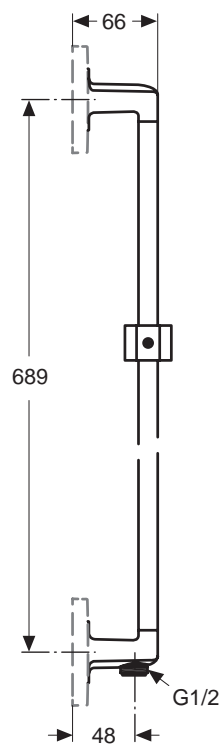

Bathroom
Fittings