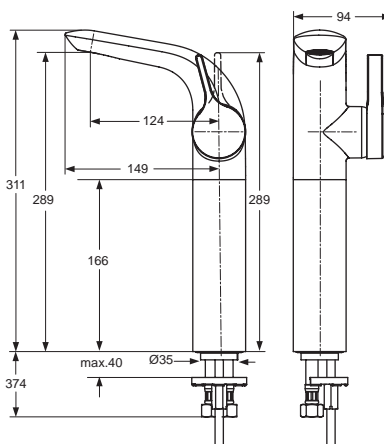

Finishes

AA Chrome

Bathroom Fittings