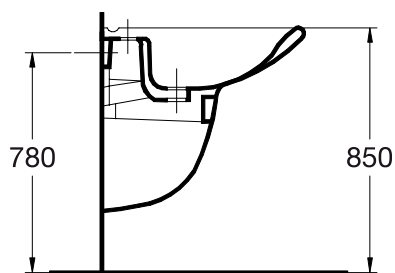

Finishes

01 White