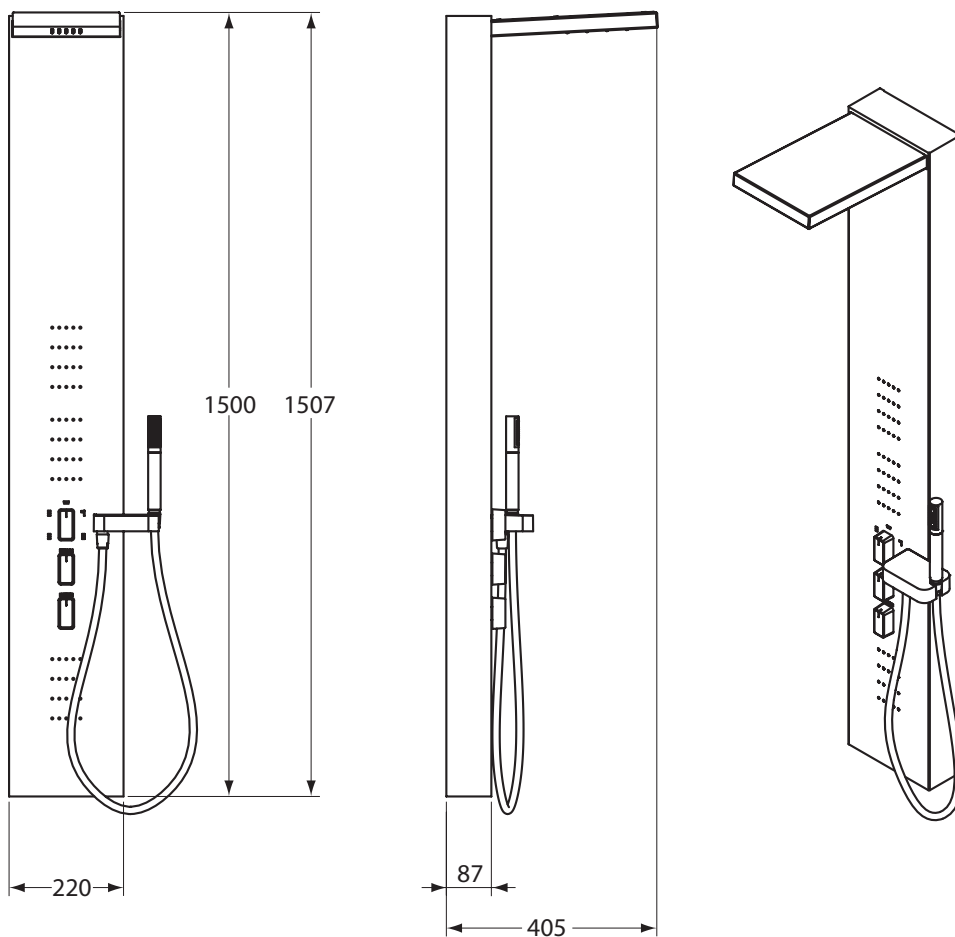

Finishes

- AA Chrome
- NU Neutral