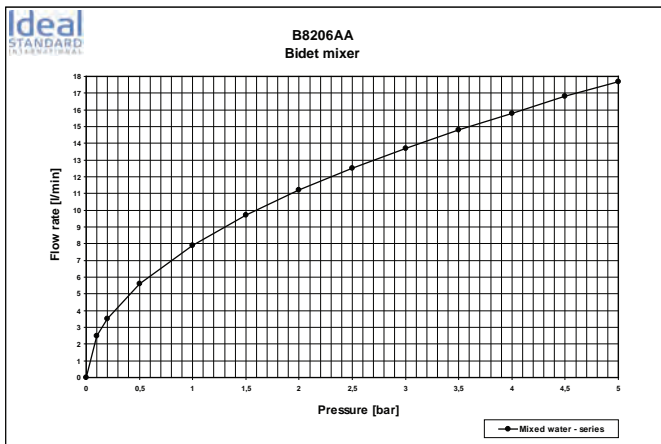

Bathroom Fittings