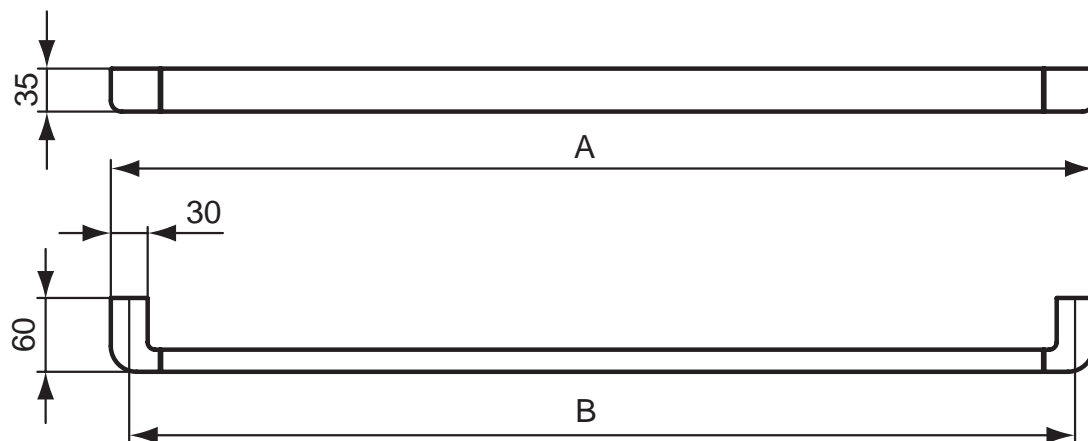

Finishes

AA Chrome

	A	B
A 9134 ..	800	770
A 9135 ..	600	570
A 9136 ..	300	270