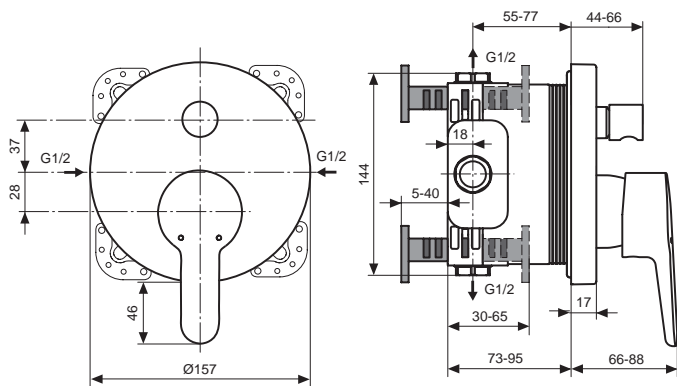

Finishes

- AA Chrome
- NU Neutral

Bathroom Fittings

A 5802 ..