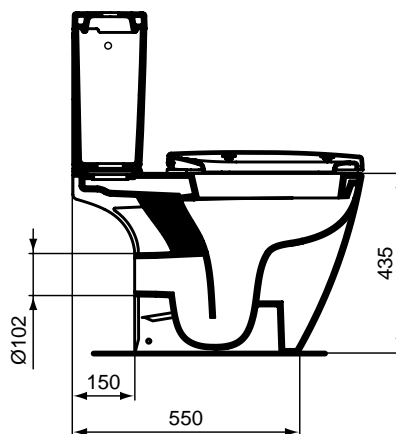

Finishes

01 White