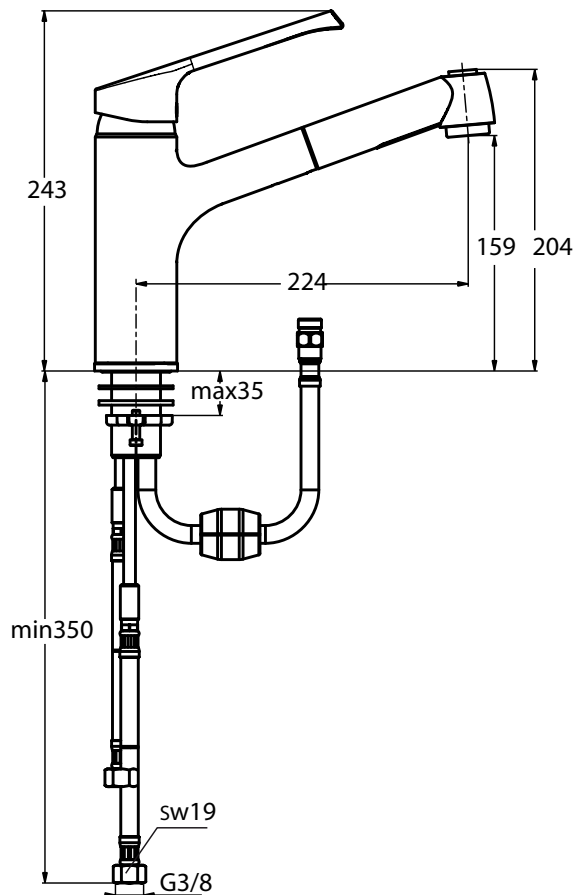

Description

Retta kitchen mixer cast spout, with 47 mm ceramic disc cartridge, swivelling cast body, flexible hoses G3/8", flow rate limiter 50% (Click technology) in combination with hot water limiter, chrome

Retta kitchen mixer cast spout pull-out spray, with 47 mm ceramic disc cartridge, flexible hoses G3/8", flow rate limiter 50% (Click technology) in combination with hot water limiter, chrome

Alternative product

You can obtain a **maximum 5lt/min flowrate** with one extra component. Specifically:
Retta kitchen mixer cast spout, with a maximum 5lt/min flowrate, with 47 mm ceramic disc cartridge, swivelling cast body, flexible hoses G3/8", flow rate limiter 50% (Click technology) in combination with hot water limiter, chrome. **Necessary codes to order: B8981AA (kitchen mixer) and A962708NU (regulator).**

Recommended equipment

Cache aerator (M16,5x1) that provides a **maximum 5lt/min flowrate**.

Product

Article-No.

Kitchen mixer cast spout	B8981AA
Kitchen mixer cast spout pull-out spray	B8987AA

Recommended equipment

Cache aerator M16.5X1, 5lt/min flowrate	A962708NU

Finishes

- AA Chrome
- NU Neutral

B 8987 ..