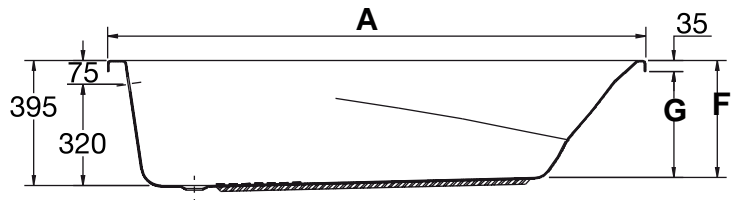

A	B	C	D	E	F	G
G 7096/7395	1700	1610	1425	275	30	370	335
G 7652/7649	1700	1610	1425	275	30	370	335
G 7981/7520	1600	1500	1325	275	40	370	335
G 7984/7676	1500	1410	1240	260	30	390	355
G 7986/7148	1400	1305	1130	270	35	385	350