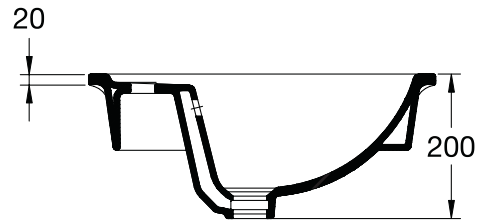

Finishes

01 White