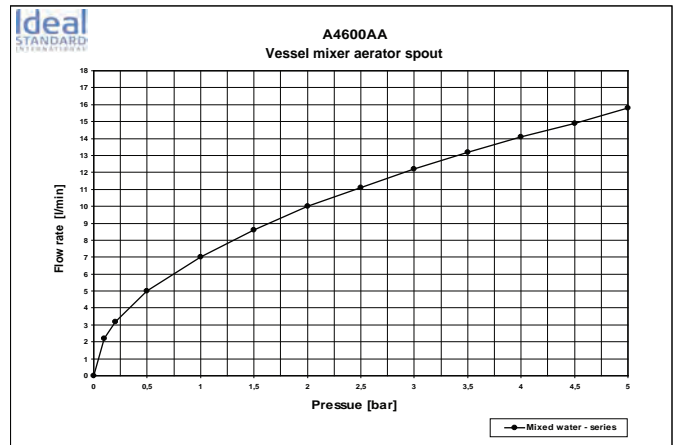

Bathroom
Fittings