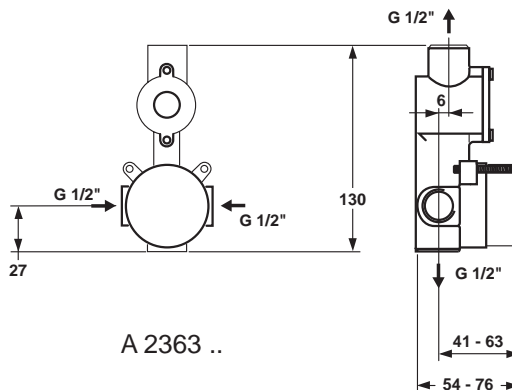

Product

Article-No.

Kit 1 universal	A2650NU
Kit 1 multiport	A2363NU
Kit 1 individual thermostat	A2353NU

Finishes

NU Neutral

Bathroom Fittings

A 2650 ..

A 2363 ..