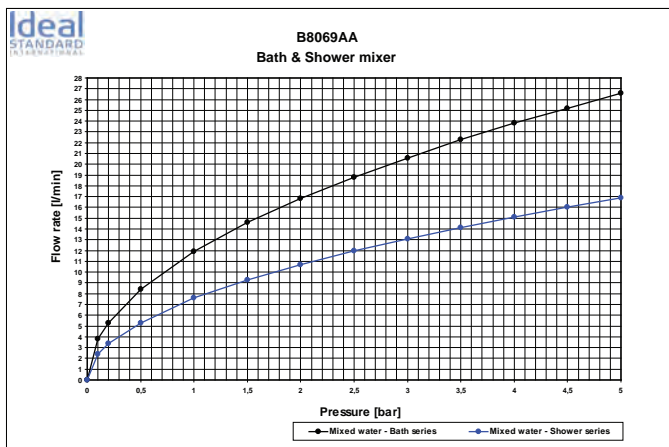

Bathroom
Fittings