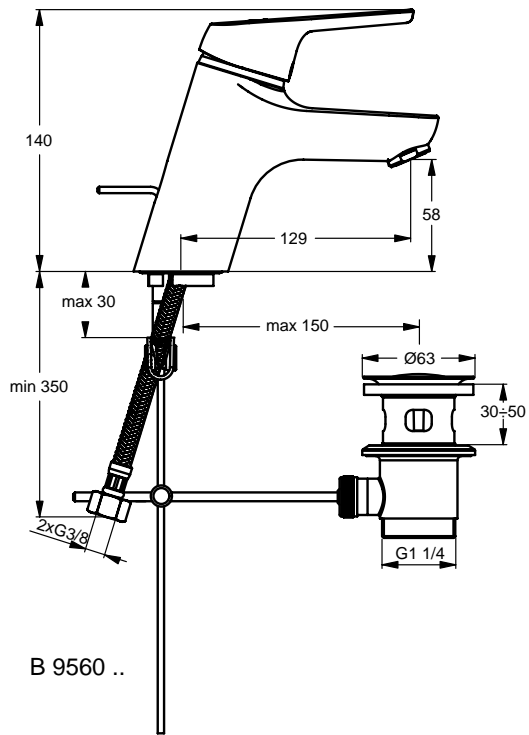

- Finishes**
 AA Chrome
 NU Neutral

Designer: Artefakt

Description

Cerasprint bidet mixer with 40 mm Click cartridge, flow rate and hot water limiter, flexible hoses PEX G3/8", Top-fix, ball-joint M24x1 & cascade aerator M24x1, centering & sealing ring and metal pop-up waste, chrome