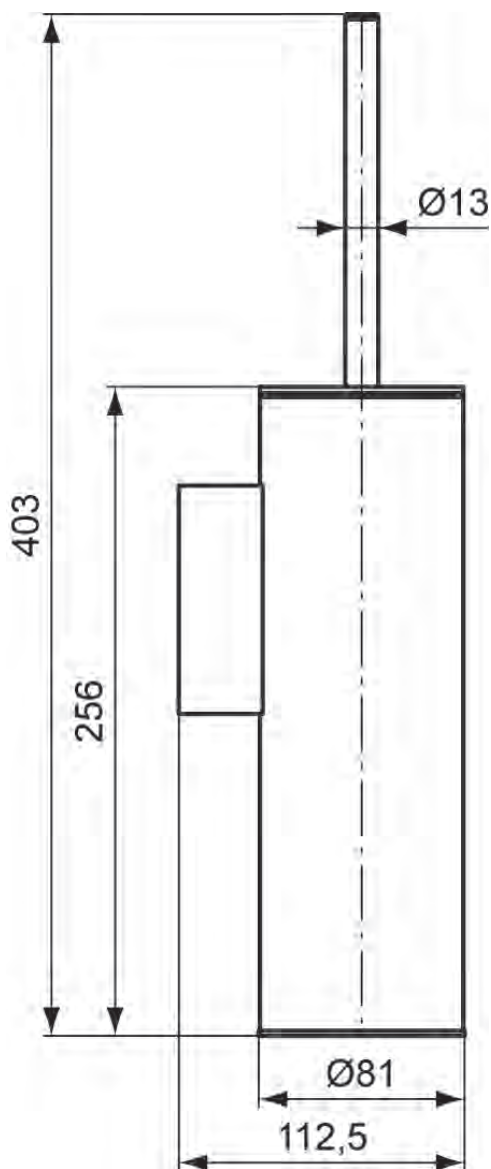

Description

Connect wall mounted toilet brush set, chrome.

Furniture & Accessories

Product

Article-No.

Toilet Brush set, wall mounted

N1396AA

Finishes

AA Chrome