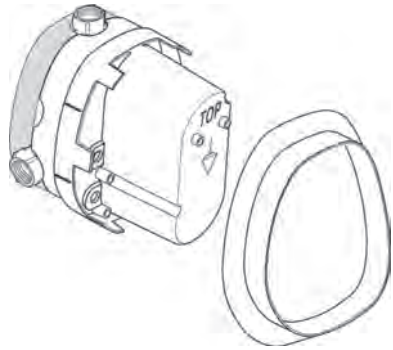

Description

Central thermostat built in KIT 1 for G1/2" connection

Central thermostat built in KIT 1 for G3/4" connection

Product

Article-No.

Thermostat Kit 1 G1/2"	A2354NU
Thermostat Kit 1 G3/4"	A2659NU

Finishes

NU Neutral