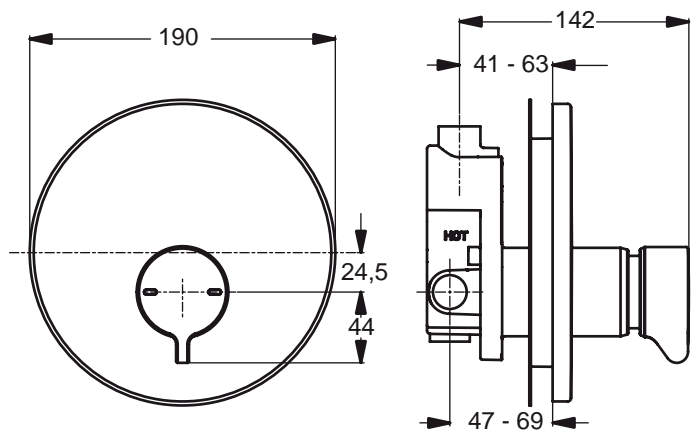

Shower exposed push button	B8297AA
Shower built-in push button	B8299AA

Finishes

AA Chrome

Bathroom
Fittings

B 8297 ..

B 8299 ..

Description

CeraSprint New basin tap push-button, non-mixing, with standard connection for one hole valves - G1/2" nut, metering tap cartridge, cast monolith body, brass handle vandal proof and vandal proof aerator, fixation with nut G1/2", chrome