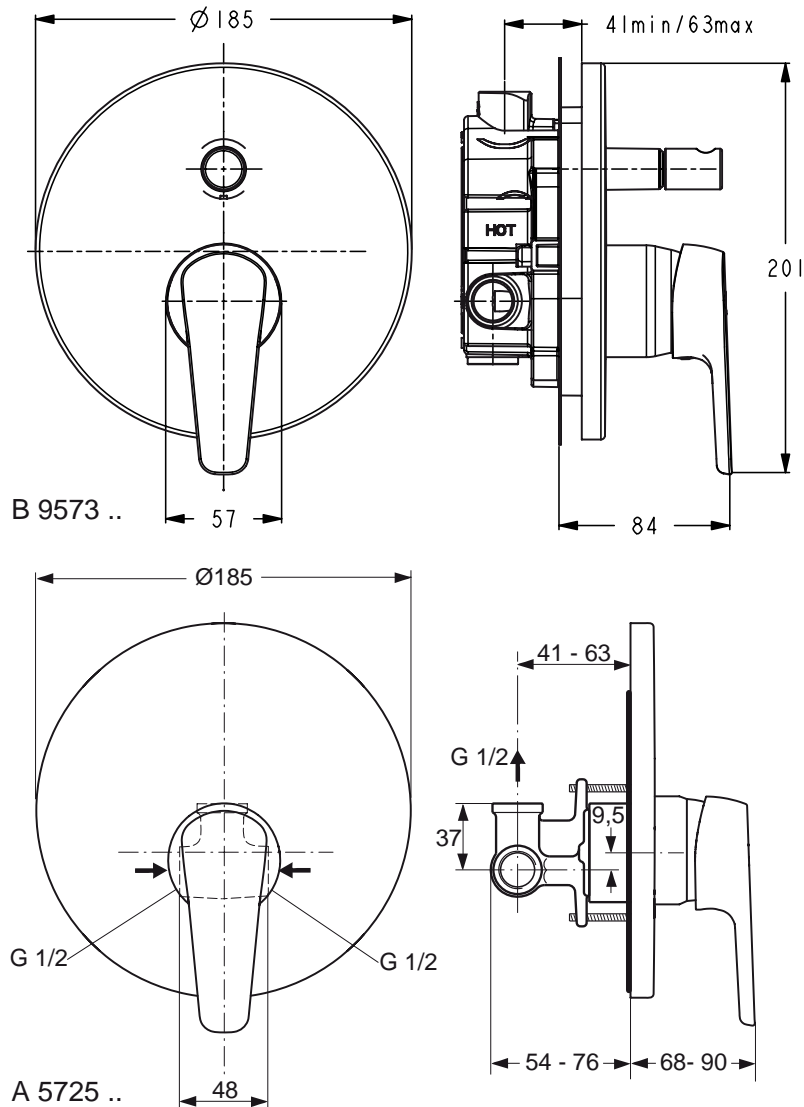

Finishes

AA Chrome