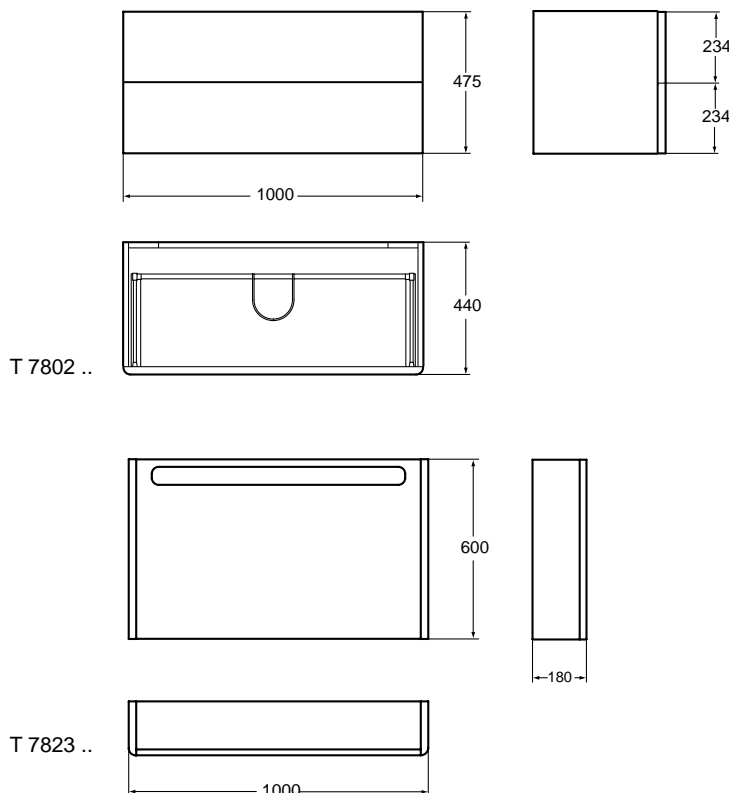

Recommended equipment

Mirror cabinet 100x18xH60cm, with integrated led lighting	T7823WG
Mirror cabinet 100x18xH60cm, with integrated led lighting	T7823S6

Finishes

- 01 White
- WG Glossy White
- S6 Walnut