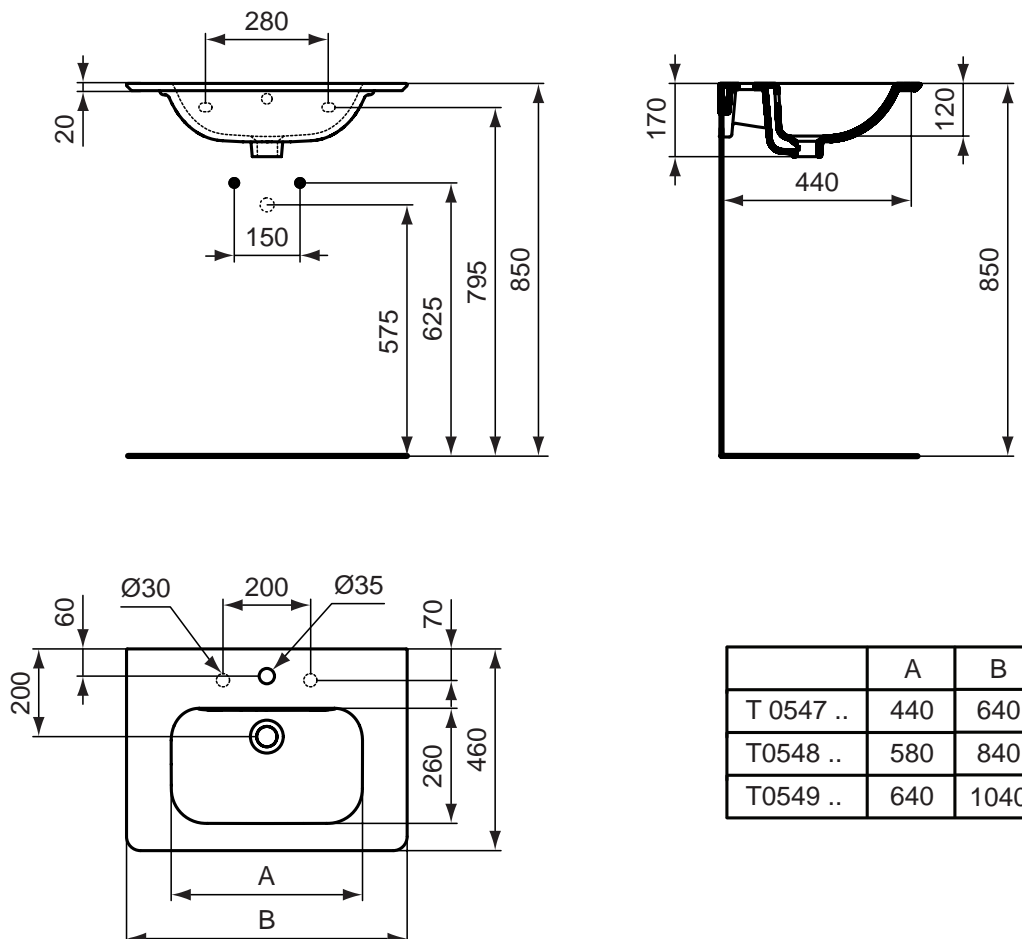

Finishes

01 White