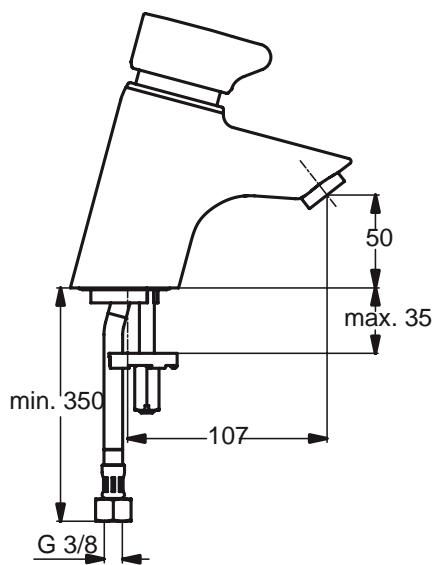

Finishes

AA Chrome

B 8295 ..