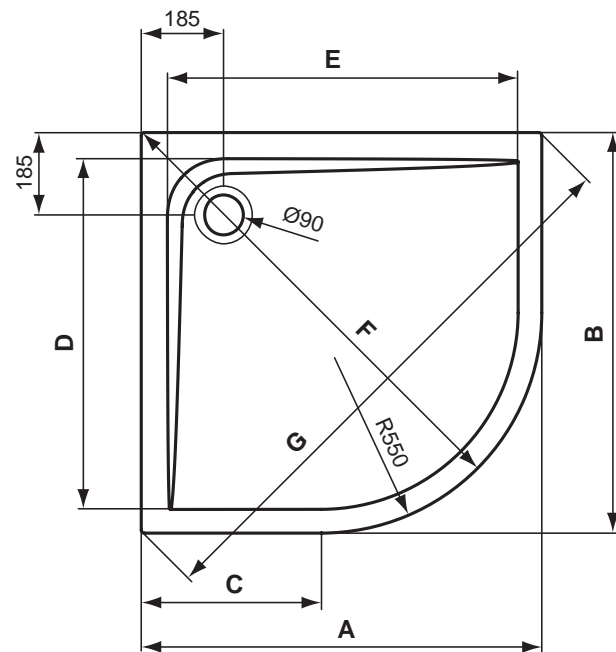

Finishes

- 01 White
- AA Chrome

	A	B	C	D	E	F	G
K 5177 ..	1000	1000	450	856	894	1185	1410
K 5176 ..	900	900	350	756	814	1065	1270
K 1939 ..	800	800	300	685	685	924	1130