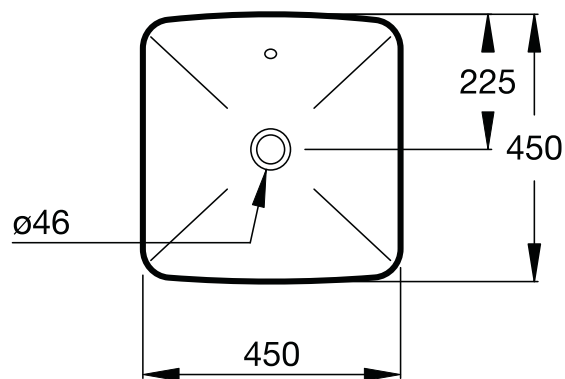

Finishes

01 White