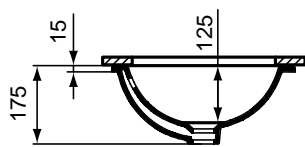

Finishes

01 White

	A	B	C	D	E	F	G
E 5050 ..	620	545	410	335	205	540	590
E 5048 ..	550	480	380	310	190	565	615
E 5046 ..	480	415	350	285	175	565	615