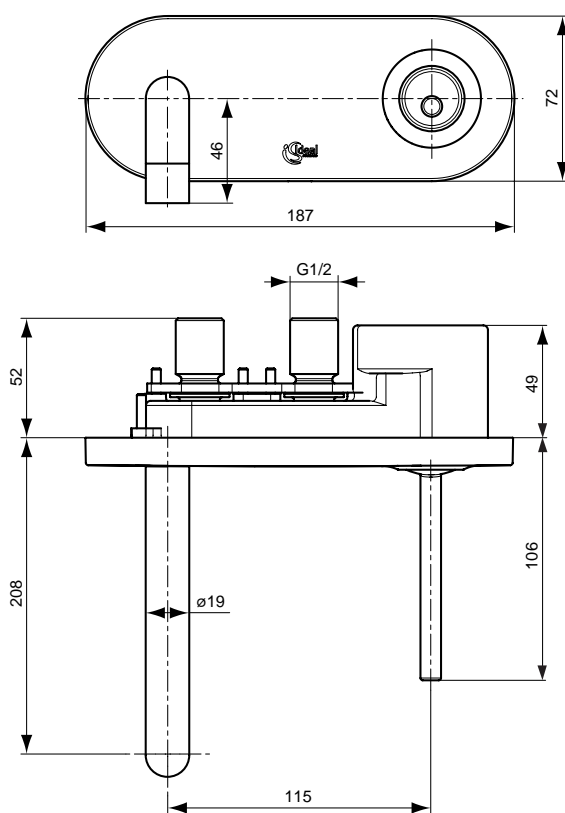

Designer: Artefakt

Description

SimplyU wall mounted mixer with 206 mm spout, rectangular escutcheon and spout, 40 mm multiport cartridge, joystick, anti-vandal laminar aerator M24X1-A, metal handle and fixation sleeve, chrome

SimplyU wall mounted mixer, with 206 mm spout, oval escutcheon and spout, 40 mm multiport cartridge, joystick, anti-vandal laminar aerator M24X1-A, metal handle and fixation sleeve, chrome

Necessary equipment

Kit 1, built in unit for wall mounted basin mixers

Product

Article-No.

Wall mounted mixer with rectangular escutcheon and spout	A4483AA
Wall mounted mixer with oval escutcheon and spout	A4489AA

Necessary equipment

Kit 1, built in unit	A4491NU

Finishes

AA Chrome

NU Neutral

A 4489 ..