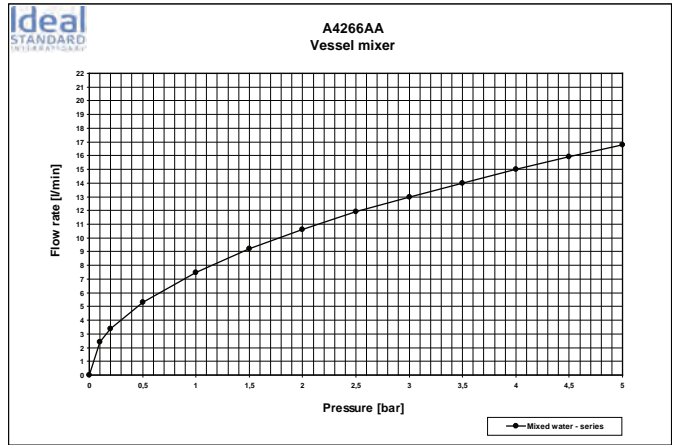

Bathroom
Fittings