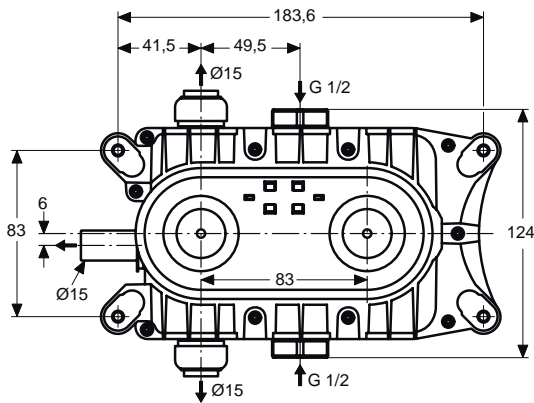

Finishes

NU Neutral

A1501 ..