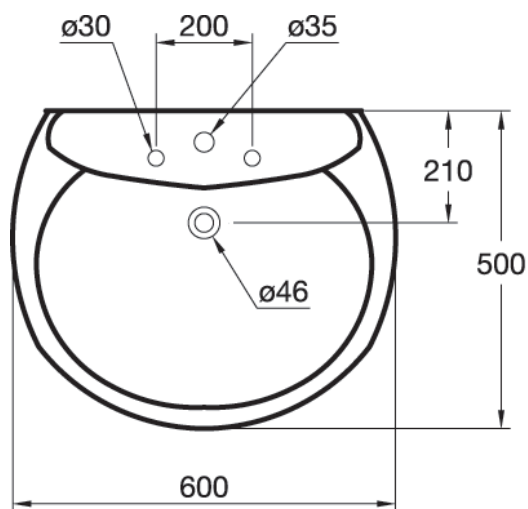

Finishes

01 White