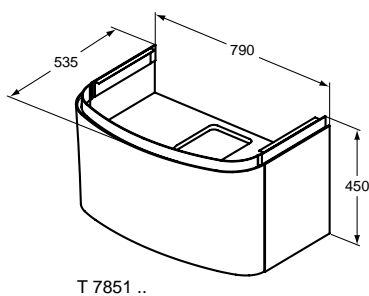

Finishes

- 01 White
- BH Mirror
- WG Glossy White
- S3 Glossy Light Brown