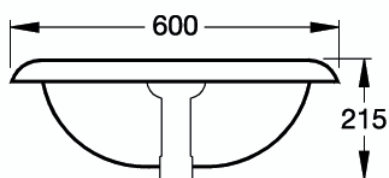

Finishes

01 White