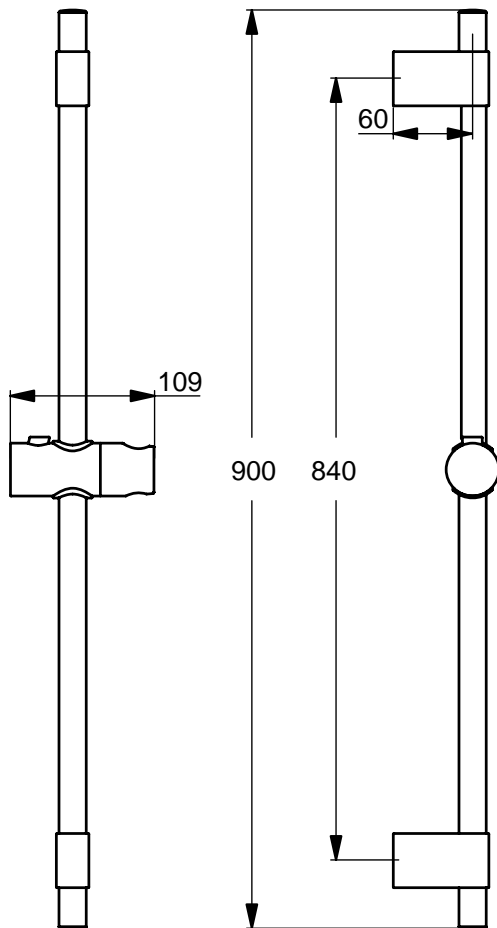

Finishes

AA Chrome

Bathroom Fittings

B9429 ..