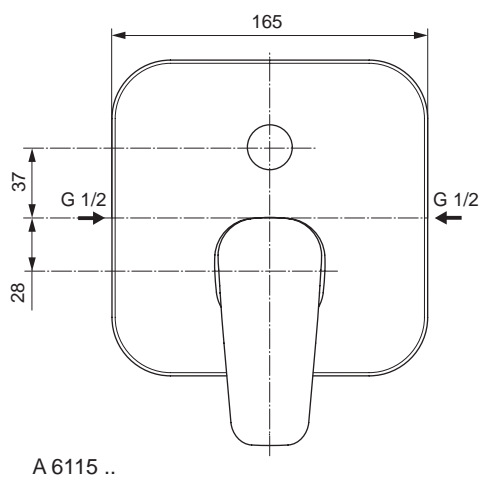

Finishes

AA Chrome

NU Neutral