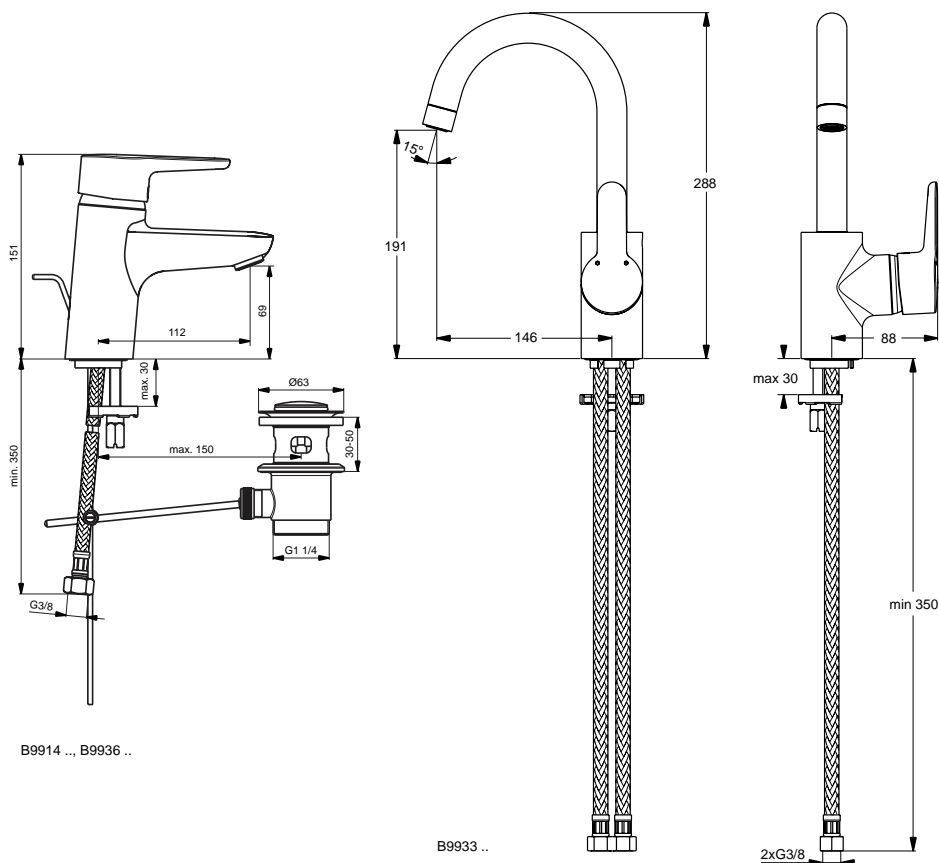

B9914 .., B9936 ..

B9933 ..

2xG3/8

Designer: Artefakt

Description

Connect bidet mixer 1 hole, with 40 mm Click cartridge, hot water limiter, flexible hoses SPX G3/8", Easy-fix, ball-joint aerator M24x1, centering and sealing ring, pull-up rod and plastic pop-up waste, chrome