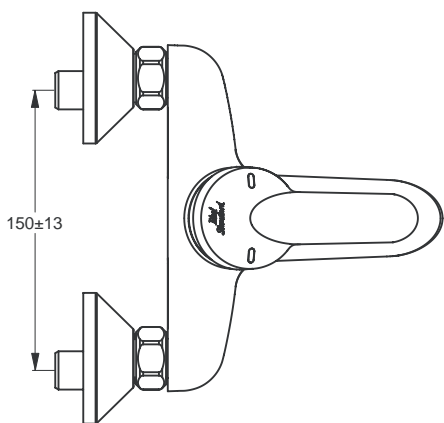

Finishes

- AA Chrome
- NU Neutral