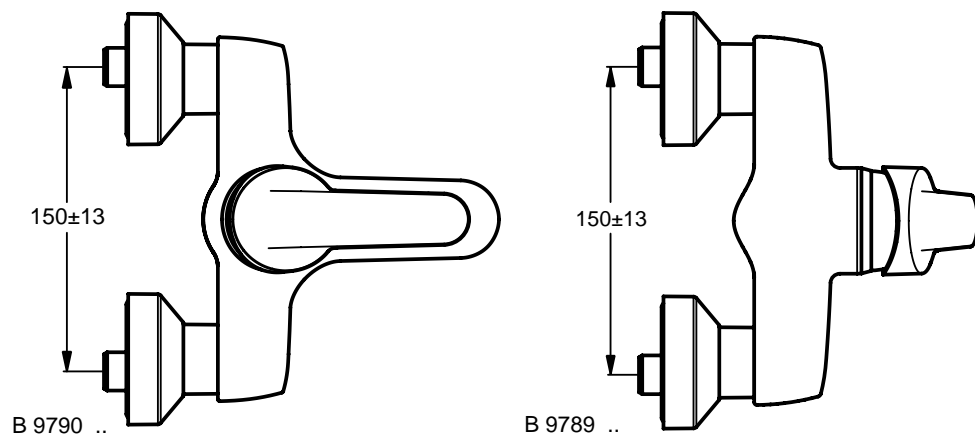

B 9789 ..

Finishes

- AA Chrome
- NU Neutral

B 9790 ..