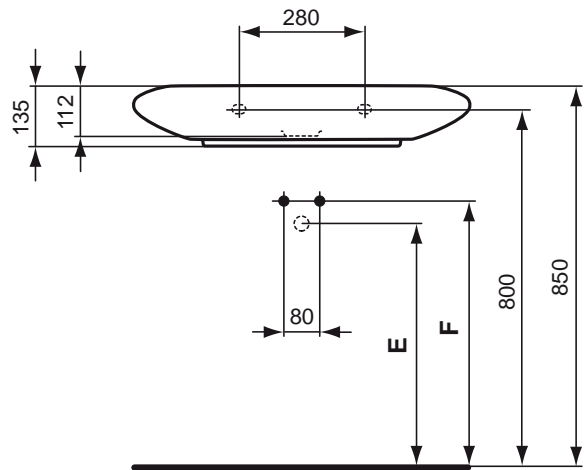

Finishes

01 White

AA Chrome

	A	B	C	D	Ceramics		Furniture		tap holes
					E	F	E	F	
T 0139 ..	600	500	440	315	600	650	560	610	ooo