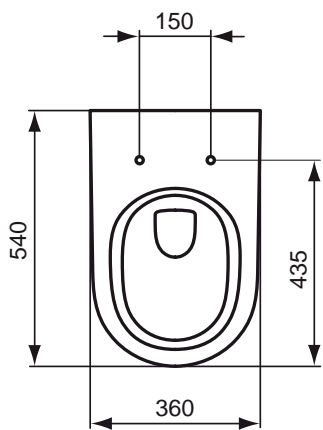

Finishes

- 01 White
- 61 White