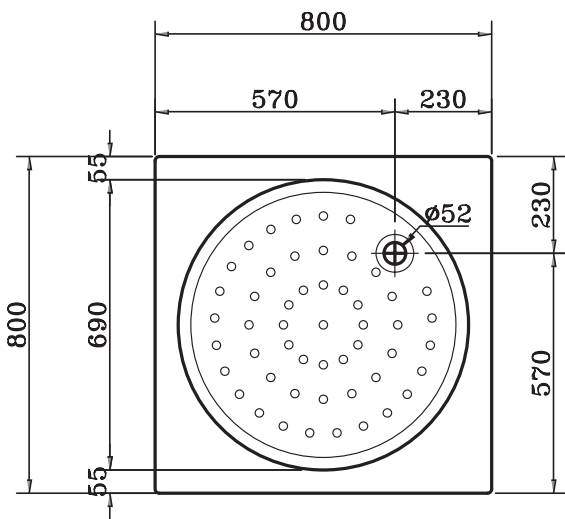

Finishes

- 00 Italian White
- 01 White