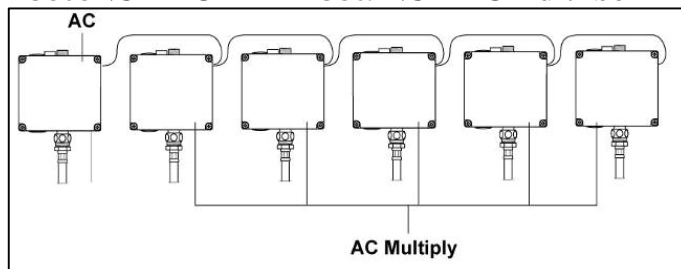

A3808NU – AC   A3809NU – AC multi-box

As pointed out at the illustration on the left, A3808NU is connected to the power outlet, a Multi-box is connected to A3808NU, a second Multi-box is connected to the first and so on. Through that connection they all take power through A3808NU which is connect to the power outlet.