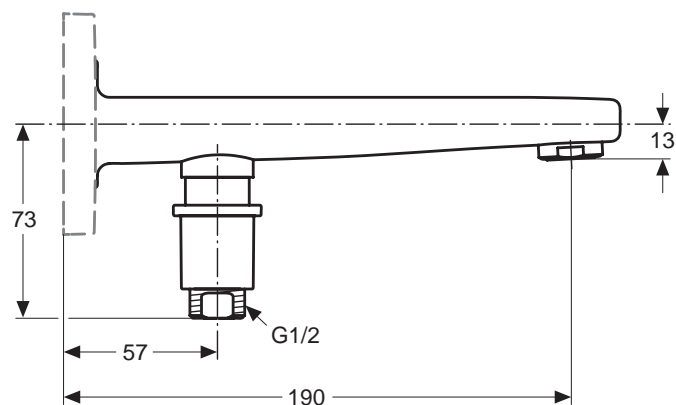

Bathroom
Fittings