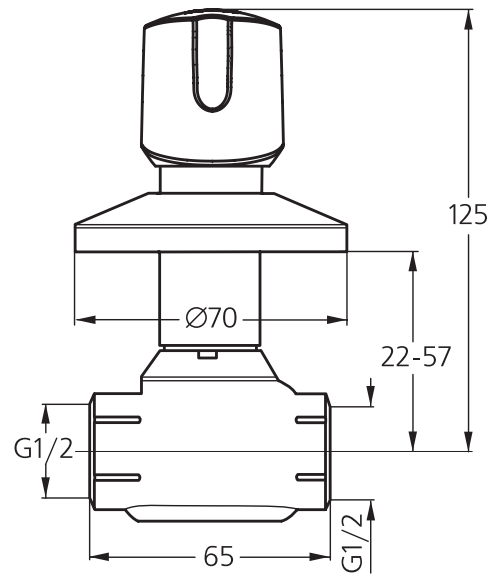

B 1937 ..

Bathroom Fittings