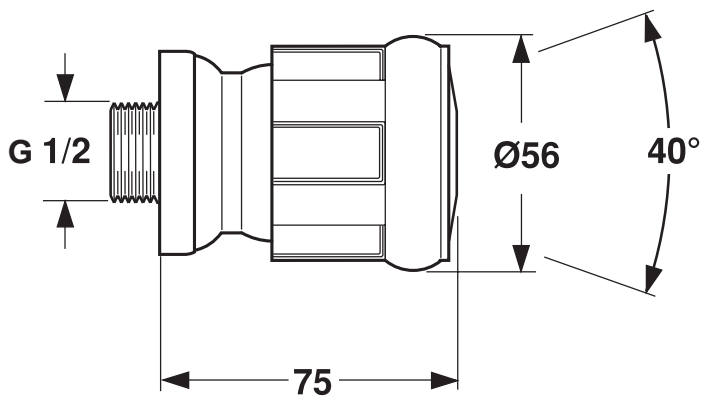

A 3319 ..

A 3333 ..

Description

Cerawell Metal Flex shower hose, 125 cm, double clenched metal shower hose, M1/2"xM1/2"

Cerawell Metal Flex shower hose, 150 cm, double clenched metal shower hose, M1/2"xM1/2"