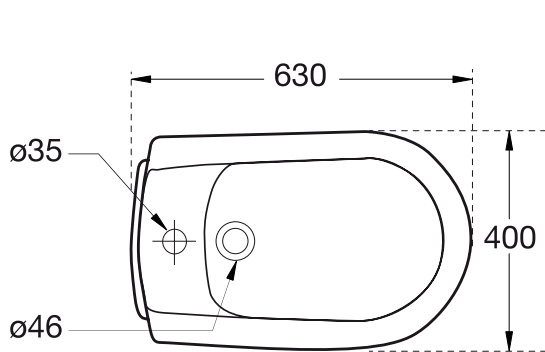

Finishes

01 White