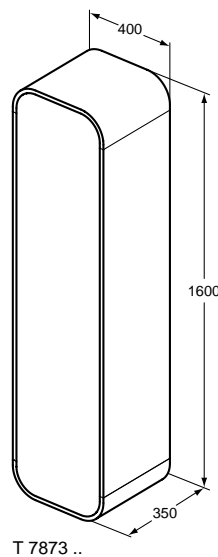

Finishes

- 01 White
- BH Mirror
- WG Glossy White
- S3 Glossy Light Brown