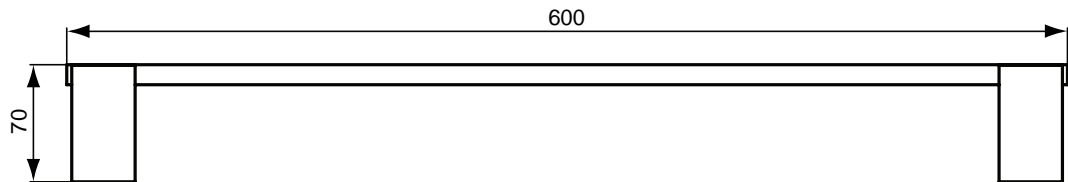

Playa single towel rail 60 cm, chrome

Furniture & Accessories

Product

Article-No.

Towel rail 60 cm, double	B9266AA
Towel rail 60 cm, single	B9265AA

Finishes

AA Chrome

B9266 ..