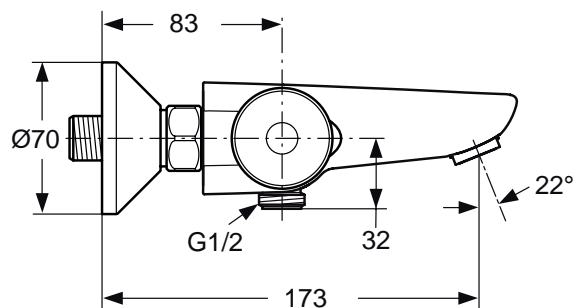

Bathroom
Fittings