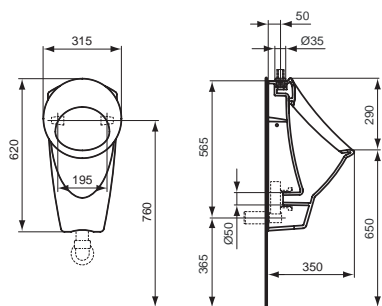

Finishes

01 White

R 3810 ..