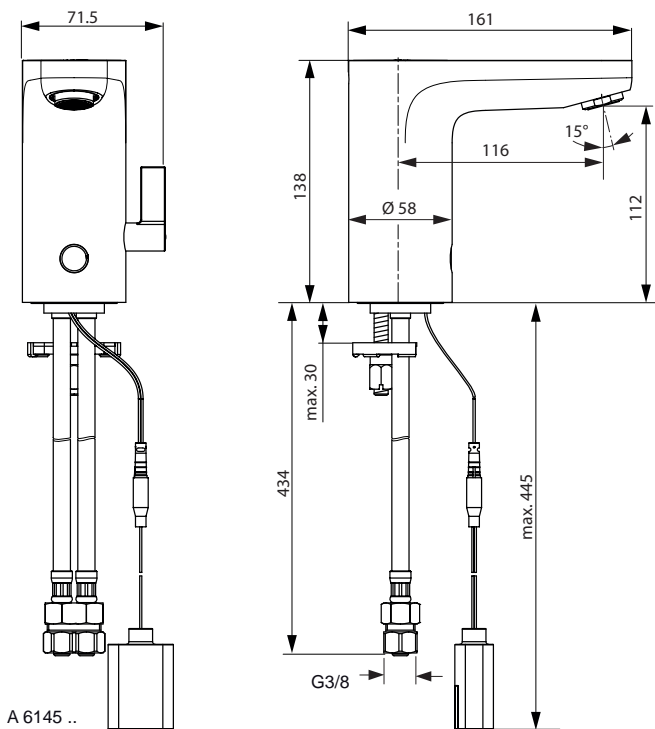

Finishes

AA Chrome

A 6145 ..