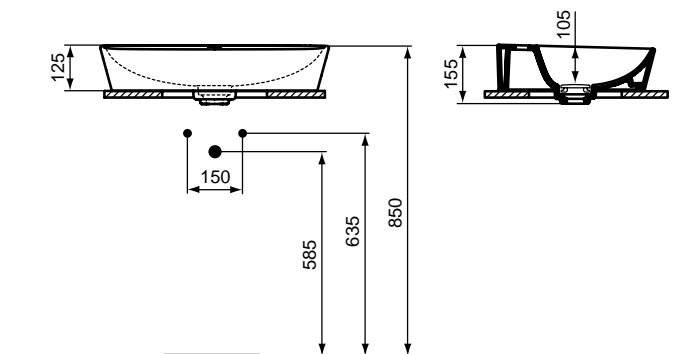

Finishes

01 White

T 0443 ..