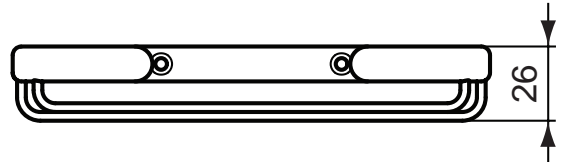

Finishes

AA Chrome