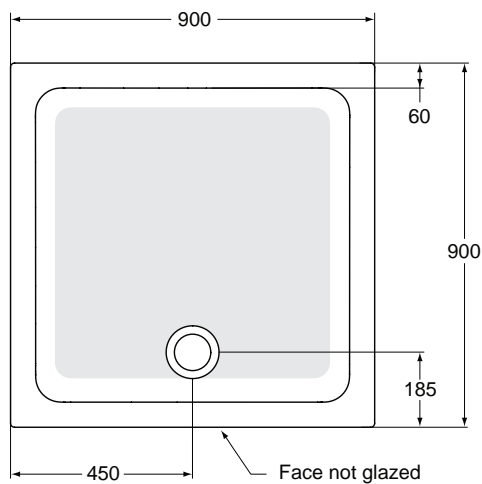

Finishes

YT Grey

AA Chrome

R1552YT