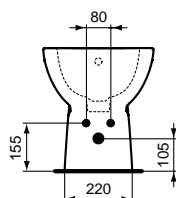

Description

Tempo floor standing bidet

Tempo wall hung bidet

Tempo floor standing bidet BTW

Product

Article-No.

Floor standing bidet	T510201
Wall hung bidet	T510001
Floor standing bidet BTW	T510101

Finishes

01 White

T 5102 ..