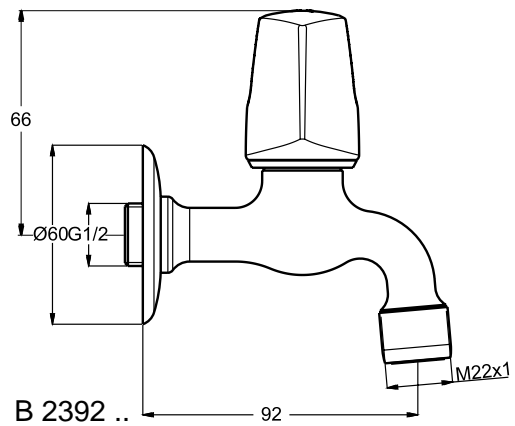

Finishes

AA Chrome

Bathroom Fittings