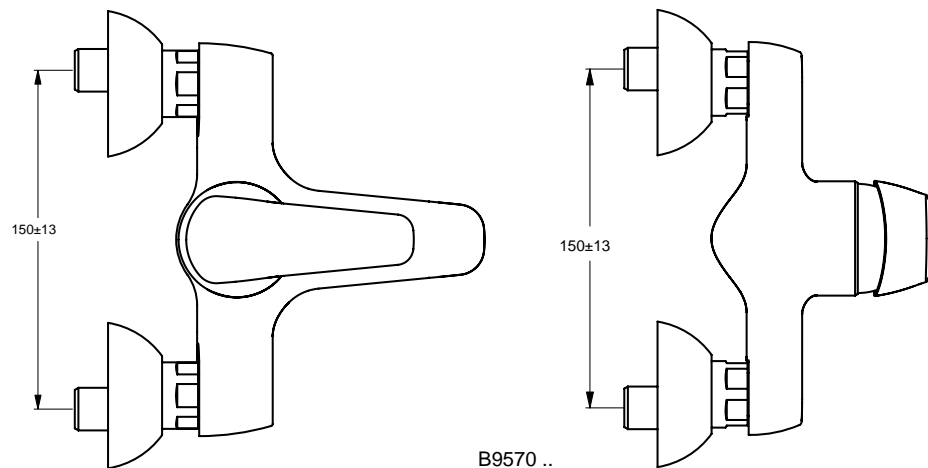

Finishes

- AA Chrome
- NU Neutral