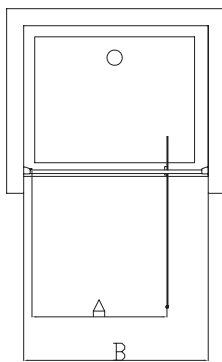

Finishes

EO Chrome

DIMENSIONS	- ADJUSTMENTS (cm)	- DOOR OPENING (cm)
KUBO / PV 100	97,0 : 102,0	56,0
KUBO / PV 90	87,0 : 92,0	56,0
KUBO / PV 80	77,0 : 82,0	52,0

DIMENSIONS	ADJUSTMENTS(cm)
KUBO / L 80	77 : 82
KUBO / L 85	82 : 87
KUBO / L 90	87 : 92

Shower Enclosures / Bath Screens