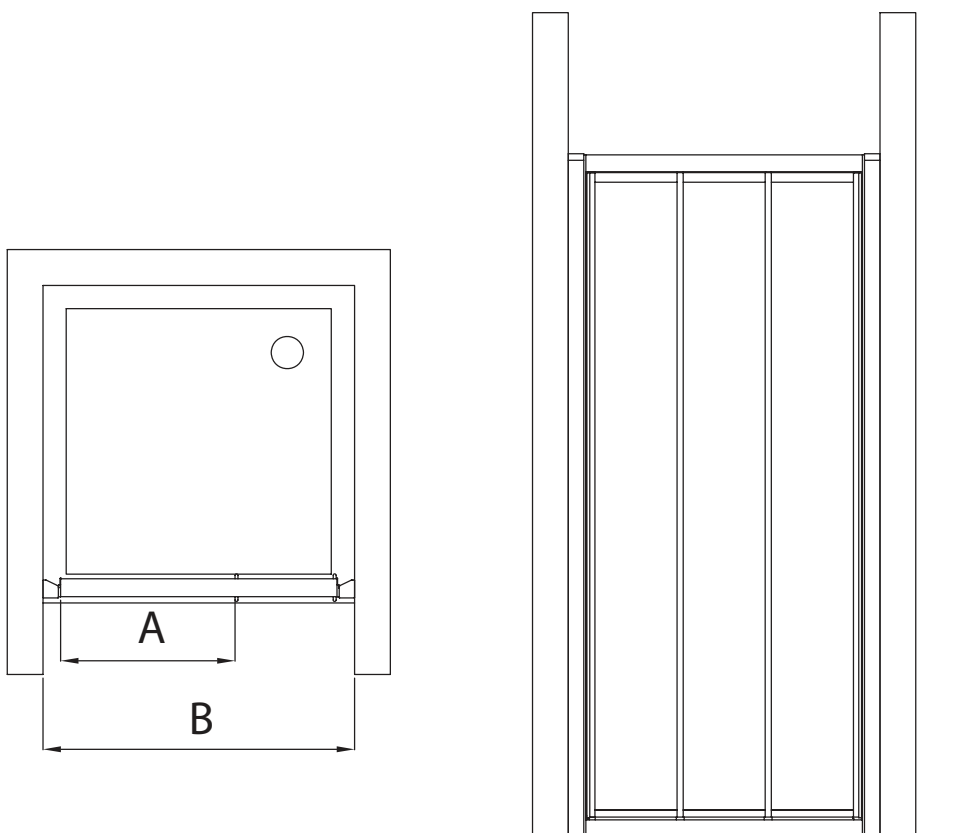

Finishes

EO Chrome

SIZE / CM	A - OPENING (MM)	B - WIDTH (MM)
80	420	770 - 820
90	485	870 - 920
95	520	920 - 970
100	550	970 - 1020