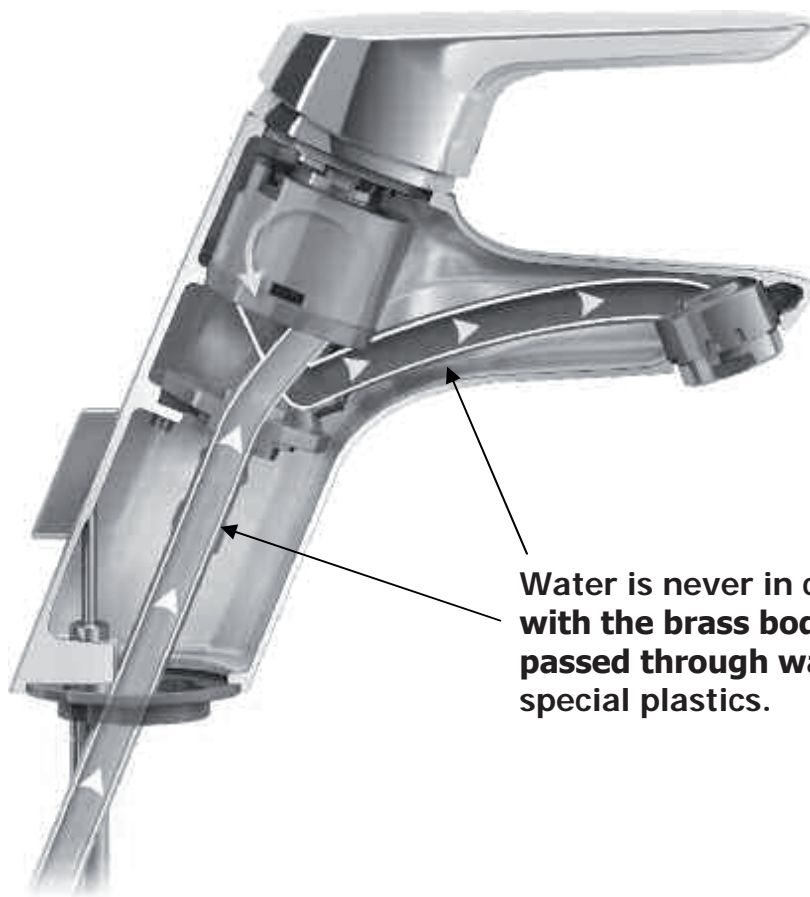

IdealPure®

A revolution in water hygiene

Ceramix Blue introduces IdealPure®: a unique nickel and lead-free design for basin and kitchen mixers used to draw water for cooking and drinking. It's the first fitting on the market with nickel-free waterways, anticipating and exceeding new European Drinking Water directives. Water passing through the IdealPure® system never touches chrome-nickel: copper pipes are unplated inside, while water-bearing surfaces are made from plastic.

Another innovative feature of Ceramix Blue is that the amount of water held in the fitting is reduced by 80%, so there is less water to flush through and reheat. That also means that there is 80% less water in the tap to stagnate and allow bacterial growth.

Water is never in contact with the brass body, but is passed through waterways of special plastics.