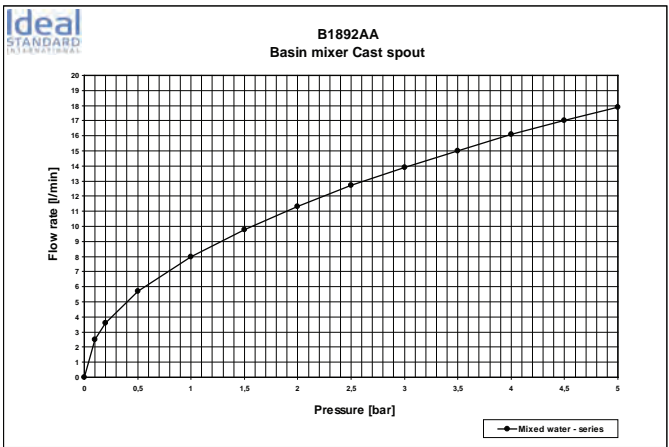

Bathroom
Fittings