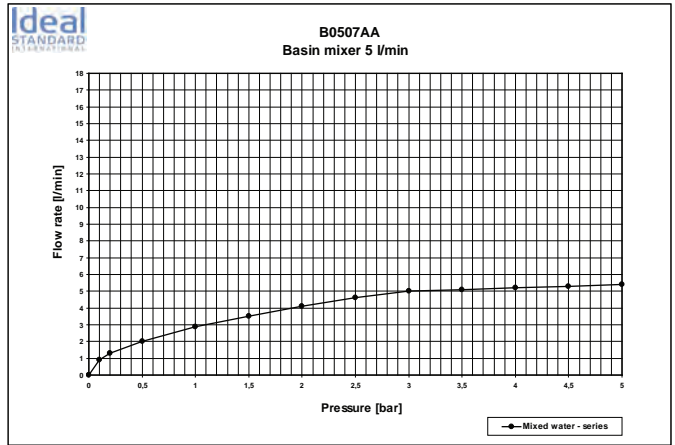

Bathroom
Fittings