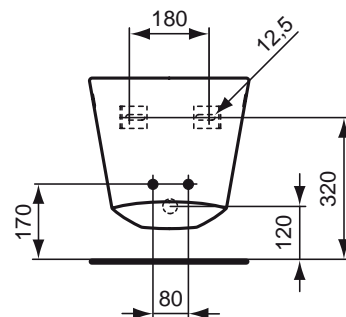

Designer: Artefakt

Ceramic Products

Description

Tonic floor standing back-to-wall bidet, central tap hole punched for over rim supply, including fixation set.

Tonic wall mounted bidet, central tap hole punched for over rim supply, including fixation screws.

Product

Article-No.

Floor standing back-to-wall bidet	K506061
Wall mounted bidet	K505961

Finishes

61 White