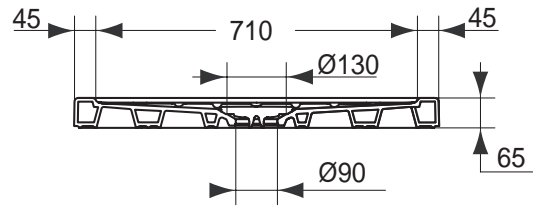

Finishes

01 White