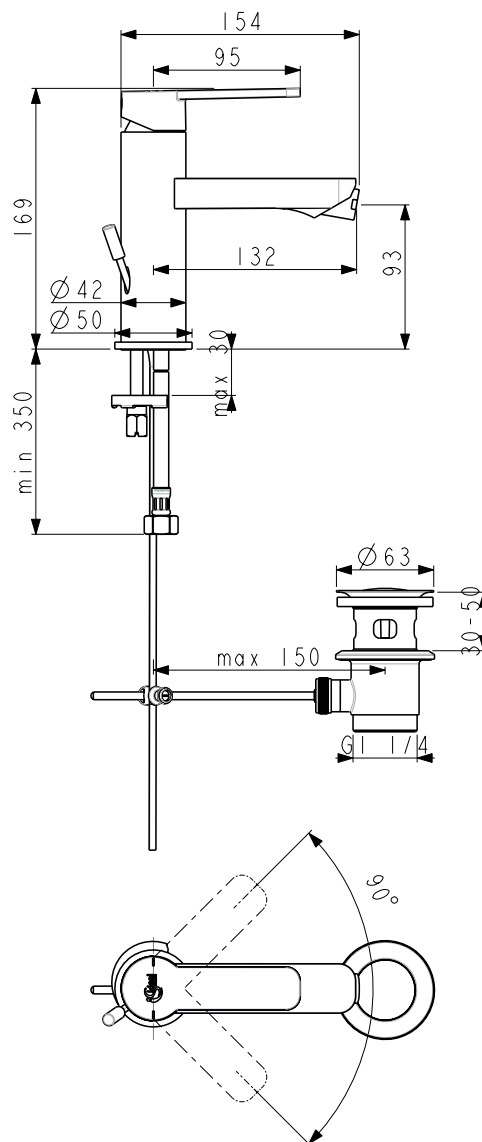

Designer: Artefakt

Description

IdealSmart bidet mixer with **maximum 5lt/min flow-rate**, 35 mm cartridge, hot water limiter, flexible hoses SPX G3/8", Easy-fix, ball-joint aerator M16,5x1A, pop-up rod and metal pop-up waste, chrome

Product

Article-No.

Bidet mixer, 5lt/min flowrate

B0461AA

Finishes

AA Chrome

Bathroom
Fittings