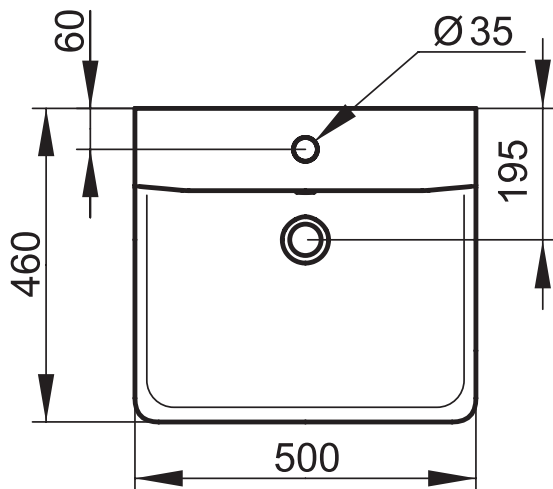

Finishes

01 White