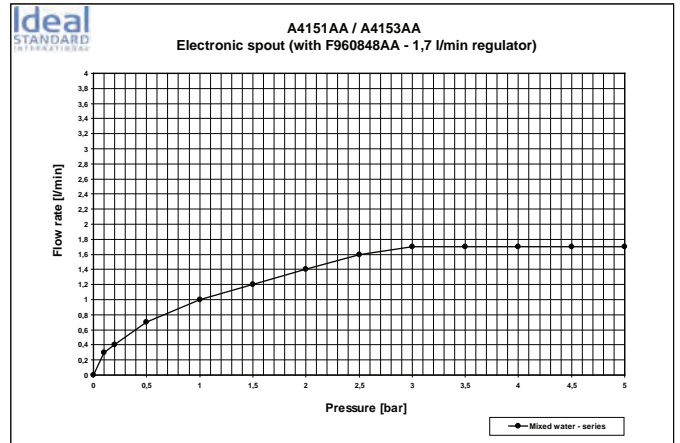

Product

Article-No.

Basin tap push button

B4664AA

Finishes

AA Chrome

Bathroom Fittings

Bathroom Fittings