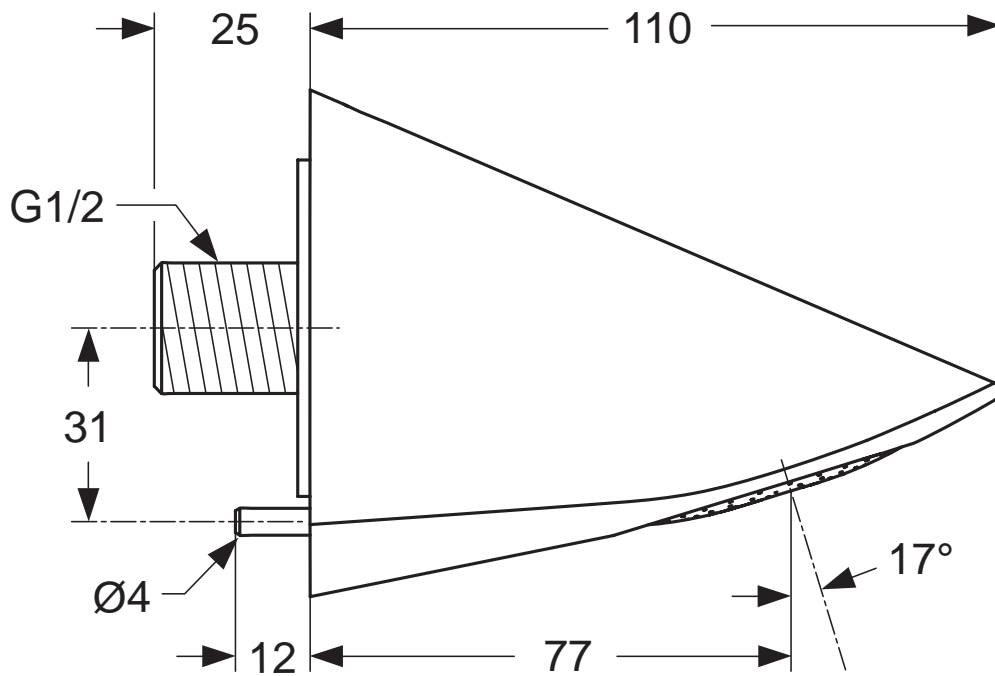

Finishes

AA Chrome

Bathroom Fittings