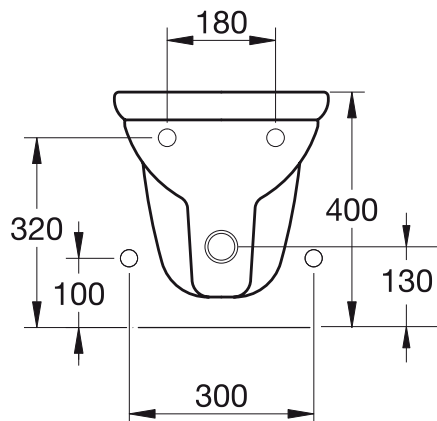

Description

Manta elongated floor standing bidet, central tap hole punched for over rim supply.

Manta elongated wall mounted bidet, central tap hole punched for over rim supply.

Product

Article-No.

Floor standing bidet	R376301
Wall mounted bidet	G378301

Finishes

01 White