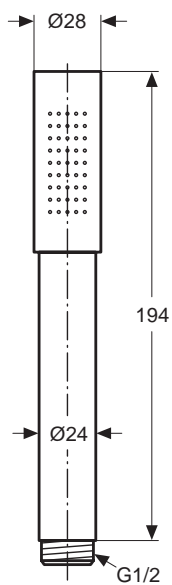

Bathroom
Fittings