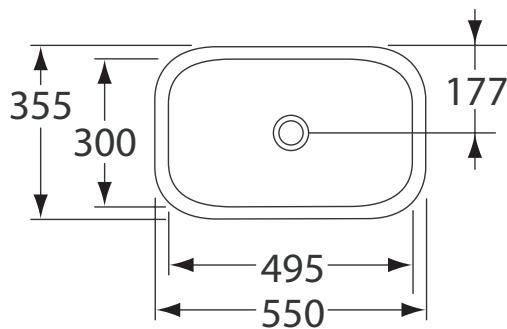

Finishes

01 White

AA Chrome