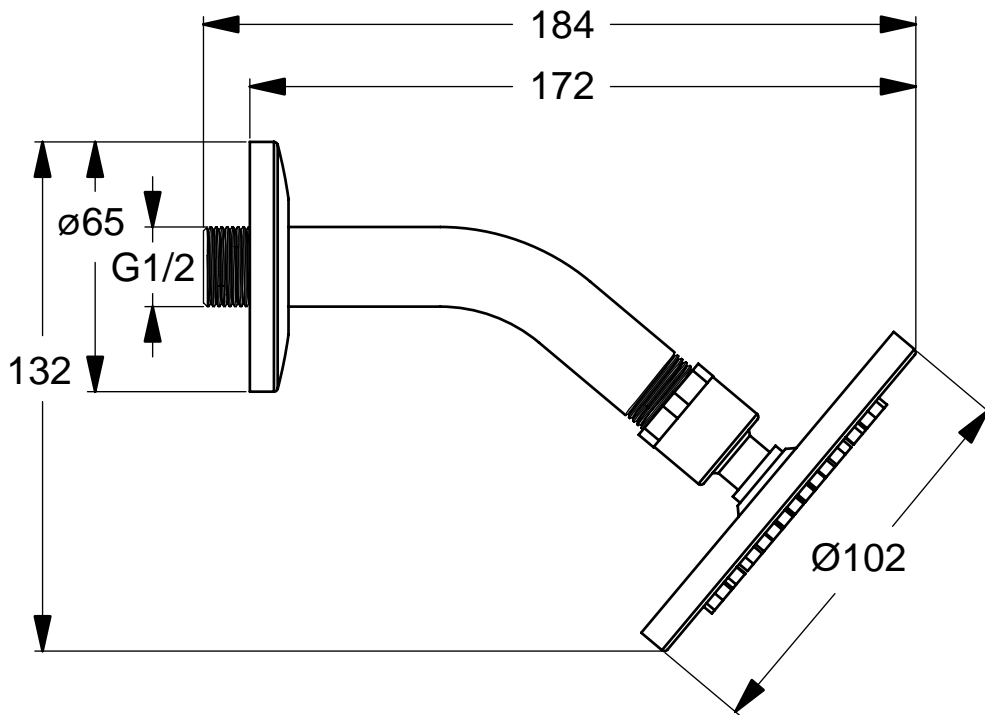

Designer: Artefakt

Description

IdealRain S1 round rain shower with Ø100 mm diameter, 1 function, 12lt/min flow regulator, with easy clean nozzles to prevent lime scale build-up, high performance spray pattern, Slim design, combined with angled arm, chrome.

Product

Article-No.

IdealRain Rain shower S1, angled arm

B9436AA

Finishes

AA Chrome

Bathroom Fittings