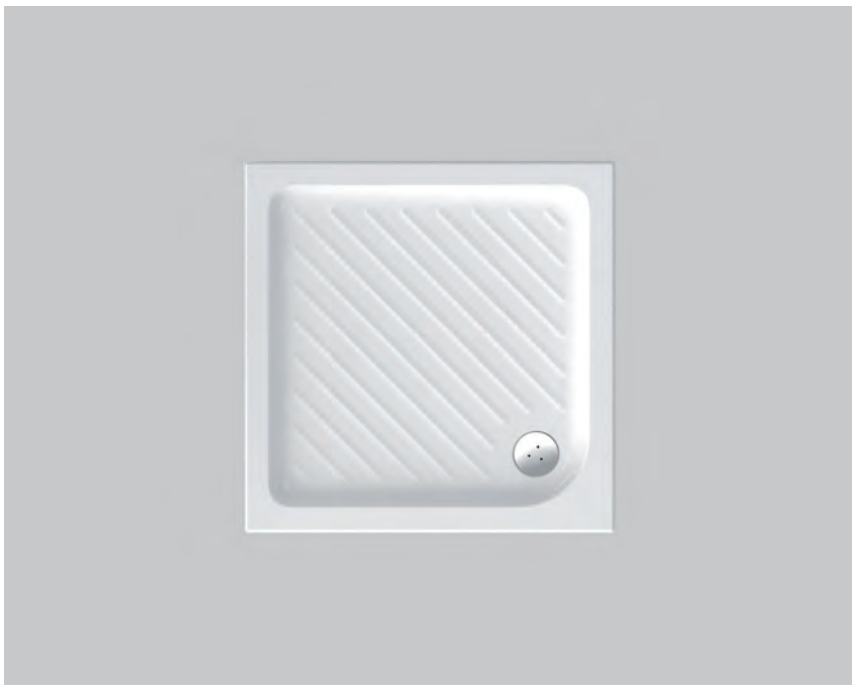

Shower Trays
please refer to page 685

New
Products

The new Eco square shower trays combine the slim design with the functionality. Having only 6 cm height and two available dimensions, 80x80 & 90x90, they are the perfect choice for a modern bathroom.

Finishes
01 White