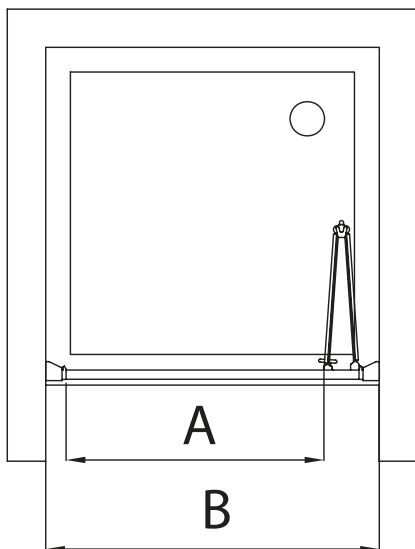

SIZE / CM	A - OPENING (MM)	B - WIDTH (MM)
80	550	770 - 820
90	650	870 - 920

Shower Enclosures / Bath Screens