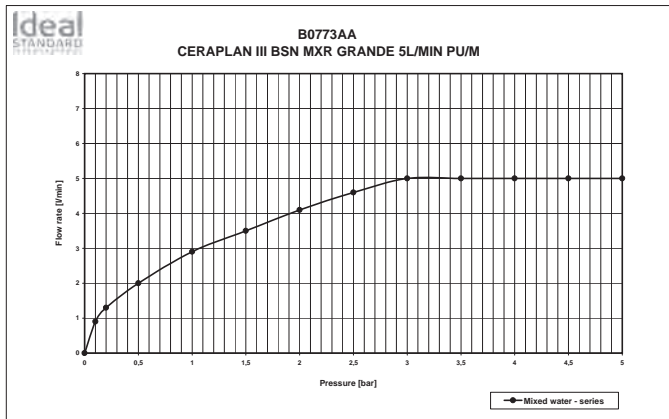

Product

Article-No.

Bath & Shower built in mixer	A6115AA
Shower built in mixer	A6114AA

Necessary equipment

Kit 1 Easy-Box	A1000NU
----------------	----------------

Finishes

AA Chrome

NU Neutral