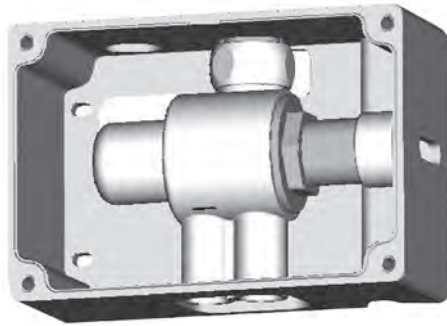

Description

Thermostatic kit, pre-mixer (pre-temperature adjustment), for connection with electronic boxes A3807NU (battery), A3808NU (main power) of A3809NU (multibox)

Product

Article-No.

Thermostatic kit

A3813NU

Finishes

NU Neutral

Bathroom
Fittings