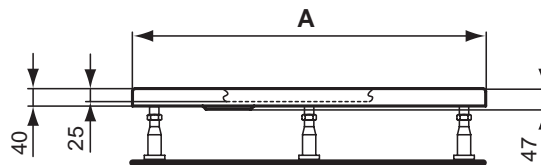

Finishes

AA Chrome

01 White

	A	B	C	D
K 5174 ..	1000	1000	890	856
K 5173 ..	900	900	790	756
K 5172 ..	800	800	690	658
K 1933 ..	700	700	600	556