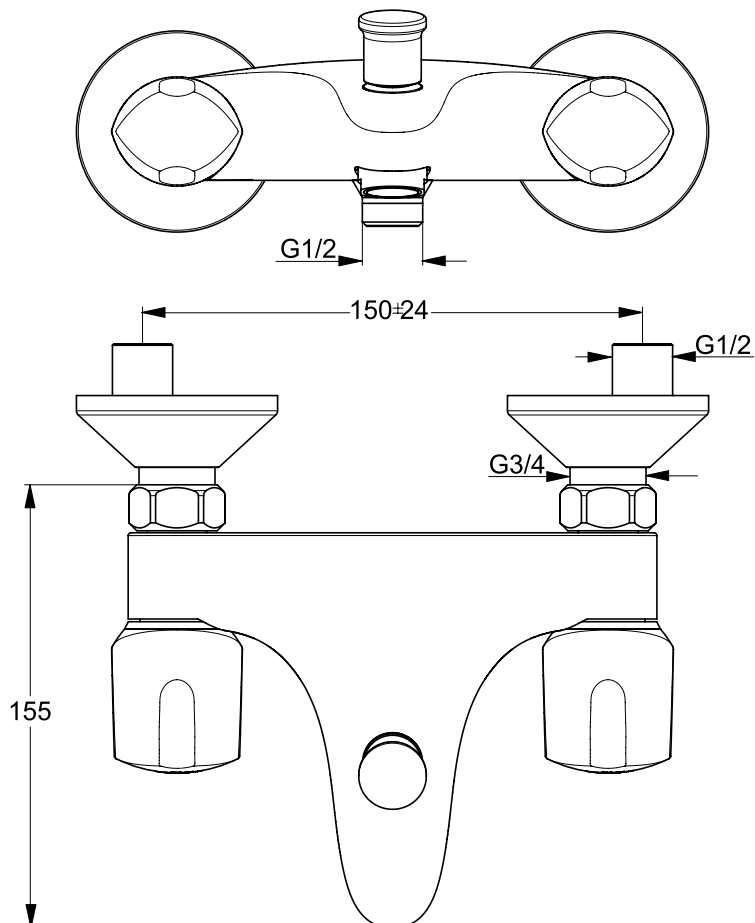

Description

Euroflow C bath & shower exposed mixer, without accessories, with automatic diverter, cartridges G1/2" 180°, aerator M24X1-C and metal handles, chrome

Product

Article-No.

Bath & Shower mixer exposed

B1901AA

Finishes

AA Chrome

Bathroom Fittings