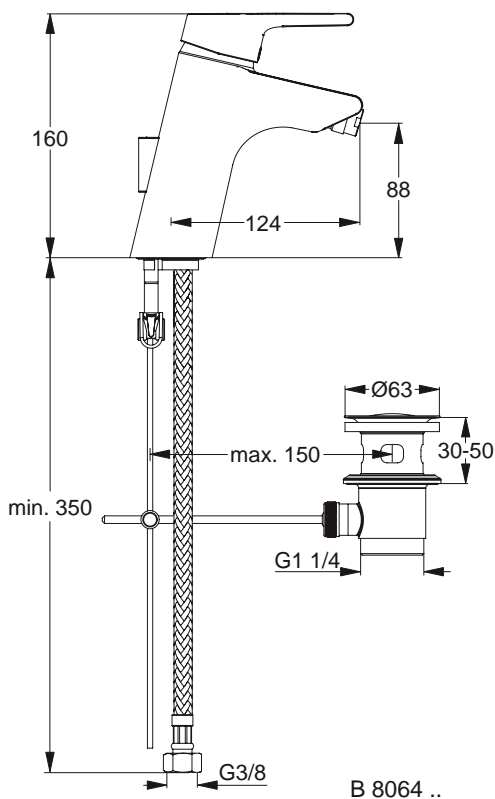

Finishes

- AA Chrome
- NU Neutral