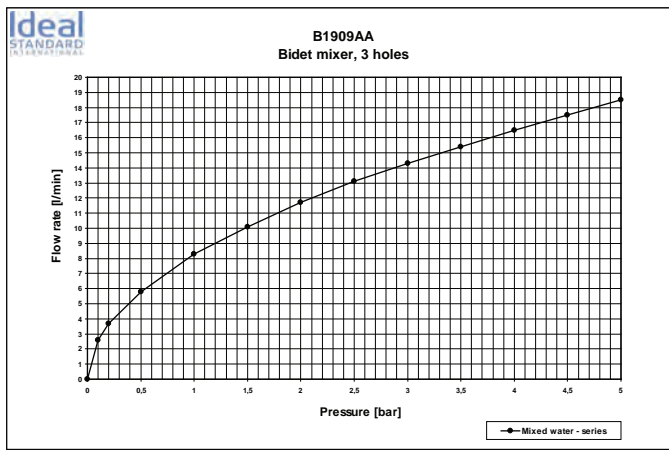

Bathroom
Fittings