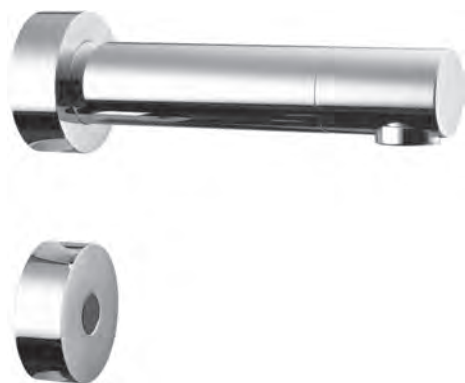

Description

Ceraplus electronic wall-spout 150 mm (non mixing), with individual built-in sensor, Celec technology and laminar aerator vandal proof compact, chrome. Necessary equipment: electronic box A3807NU (battery operated), A3808NU (AC operated) or A3809NU (AC multi-box). If mixed water is required, one can combine the spout with the individual thermostat A3813NU (pre-mixer) as recommended equipment, which is installed under the electronic box.

Ceraplus built-in shower sensor KIT 2, with external electronics assembly only in connection with electronic boxes A3807NU (battery operation) or A3808NU (220V operation), A3809NU (multi-box in connection with A3808NU)

Alternative product

You can obtain a **maximum 1,7lt/min flowrate** with one extra component. Specifically:

Ceraplus electronic wall-spout 150 mm with a **maximum 1,7lt/min flowrate**, with individual built-in sensor, Celec technology and laminar aerator vandal proof compact, chrome. Necessary equipment: electronic box A3807NU (battery operated), A3808NU (AC operated) or A3809NU (AC multi-box). **Necessary codes to order to get 1,7lt/min flowrate: A4160AA (Spout) and F960848AA (regulator)**. If mixed water is required, one can combine the spout with the individual thermostat A3813NU (pre-mixer) as recommended equipment, which is installed under the electronic box.

Necessary equipment

Basin electronic box kit 1, one valve, battery operated

Basin electronic box kit 1, one valve, AC 220V operated

Basin electronic box kit 1, one valve, AC multibox in connection with A3808NU

Recommended equipment

Regulator that provides a maximum 1,7lt/min flowrate.

Thermostatic kit, pre-mixer (for temperature pre-adjustment).

Product

Article-No.