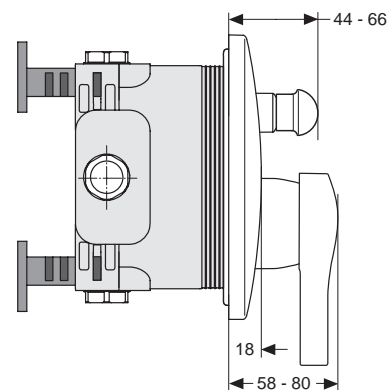

Variable installation depth Between 73 and 95 mm

The assembly kit is adapted to various depths without difficulty. An additional margin of depth adaptation is feasible with the adjustable mounting feet (5-40 mm). For deeper or shallower installations special distance frames and extension sets are available.