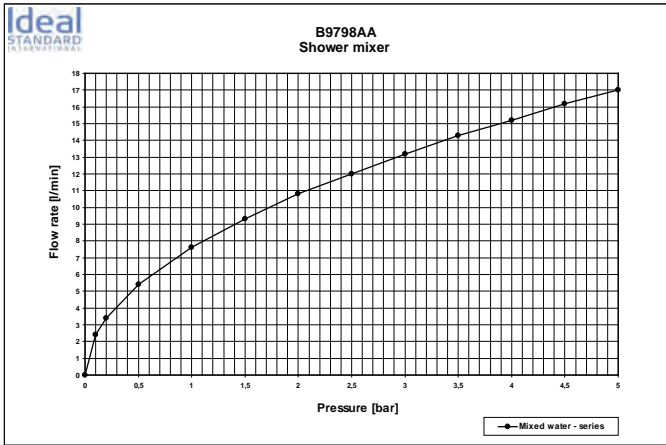

A2650NU

Finishes

AA Chrome

NU Neutral

Bathroom
Fittings

Bathroom
Fittings

Designer: Artefakt

Washbasin mixer
please refer to page 447