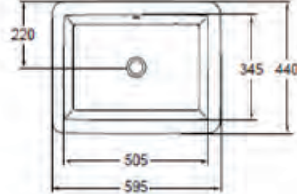

Finishes

01 White