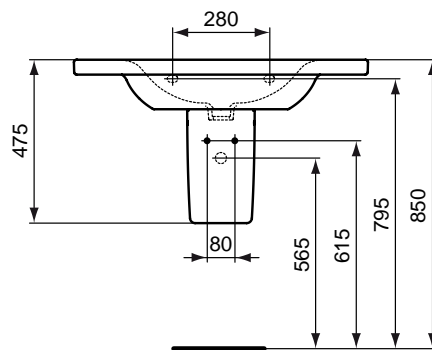

Finishes

01 White

AA Chrome

	A
E 8127..	850
E 8128 ..	700
E 8129 ..	600