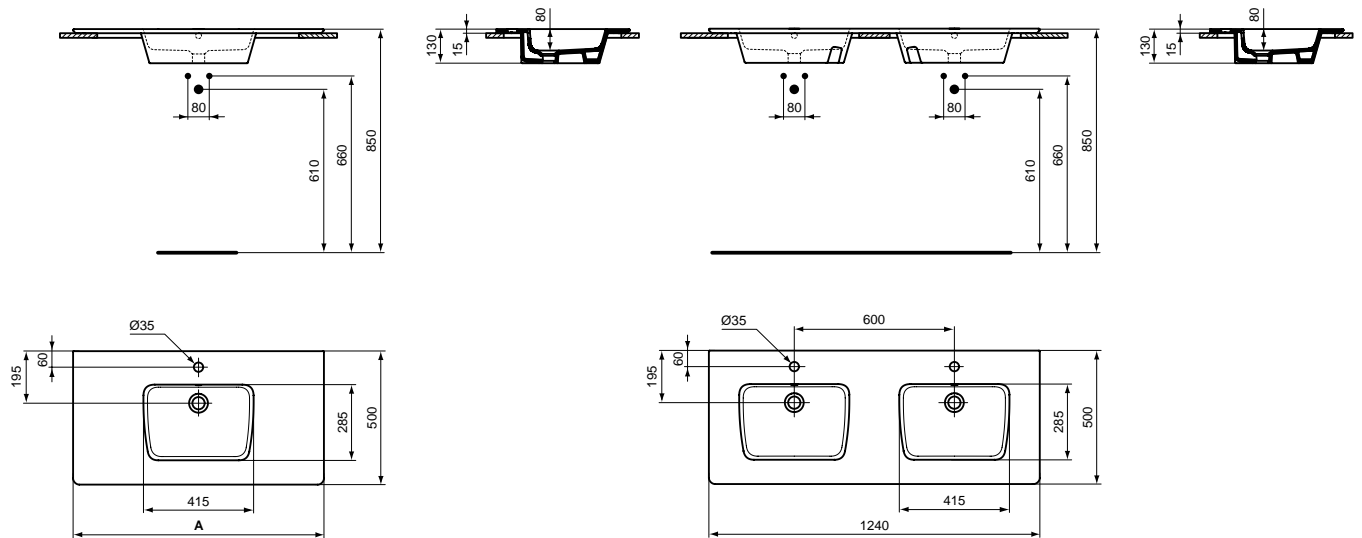

Finishes

58 Grey

R 1706 ..

	A
R 1704 ..	640
R 1705 ..	940