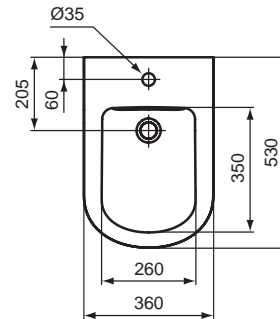

T 5100 ..

Finishes

01 White

T 5102 ..