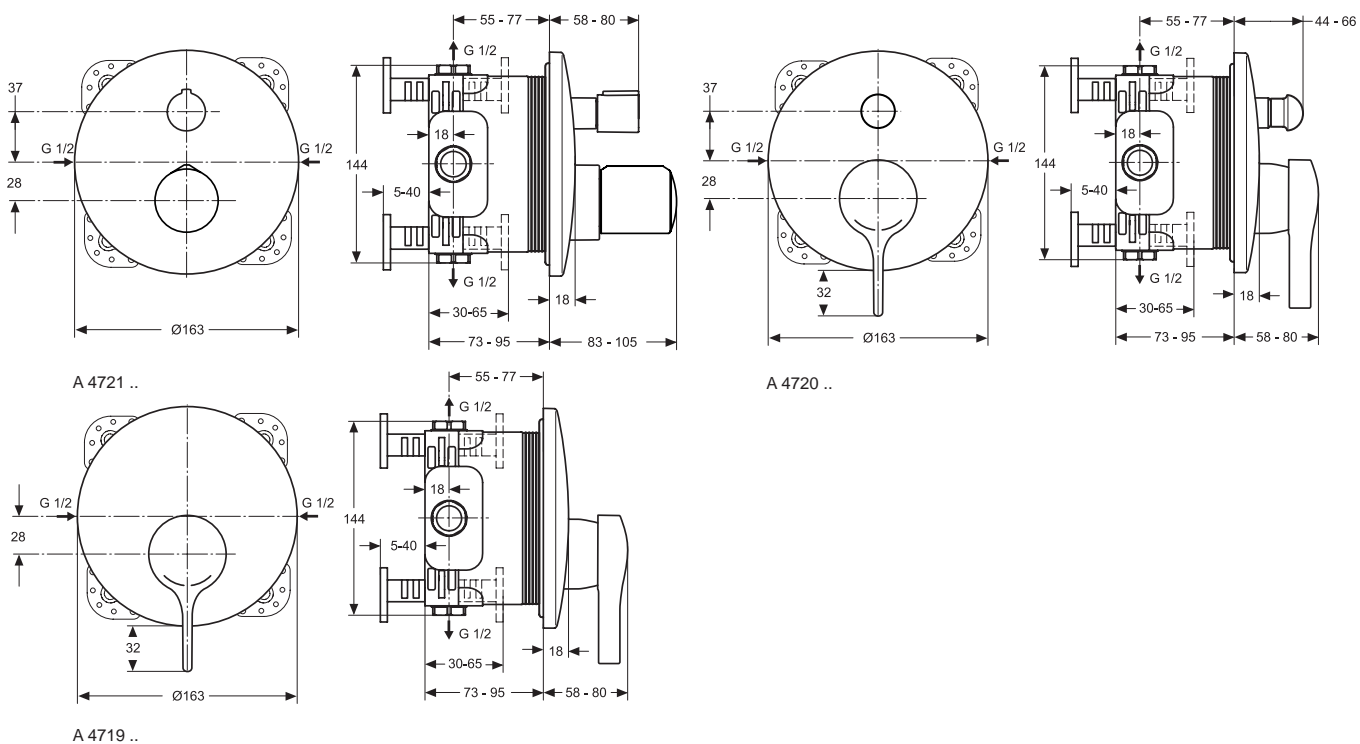

Finishes

- AA Chrome
- NU Neutral

Bathroom Fittings