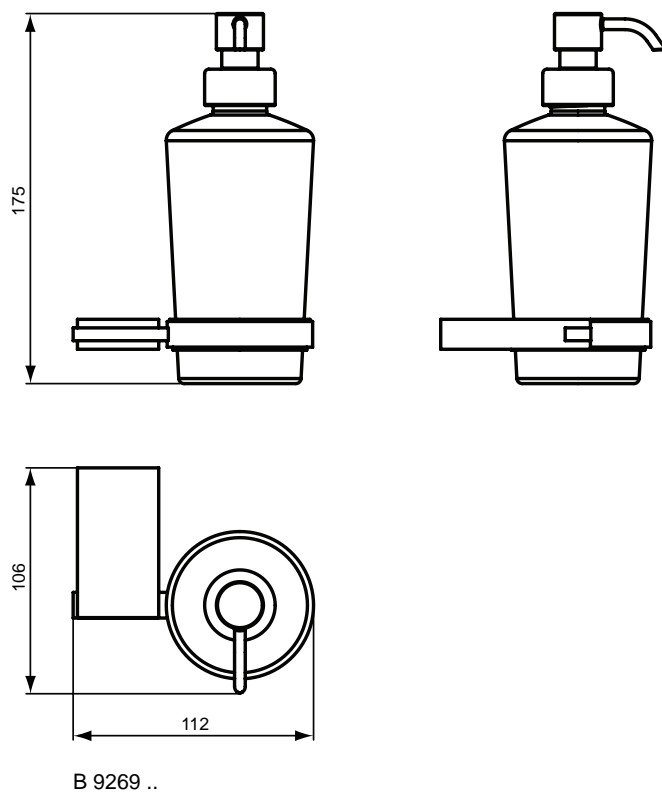

Description

Playa wall mounted glass soap dish, chrome

Playa wall mounted glass lotion dispenser

Furniture & Accessories

Product

Article-No.

Soap dish	B9261AA
Lotion dispenser	B9269AA

Finishes

AA Chrome