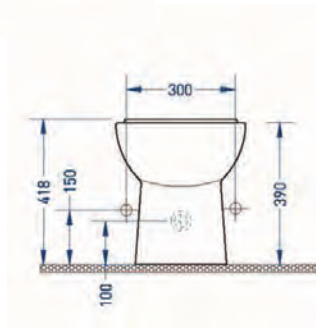

Finishes

01 White