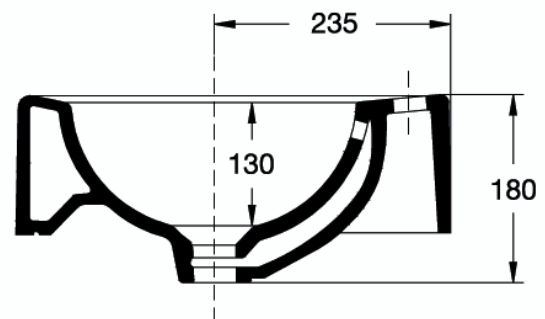

Finishes

01 White