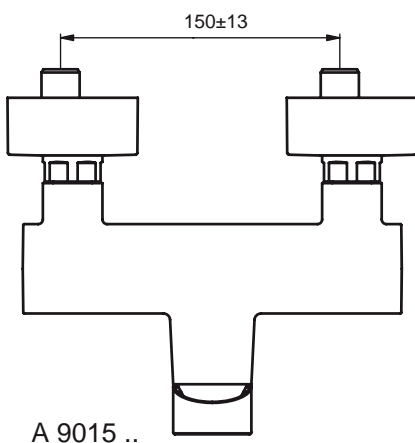

Finishes

- AA Chrome
- NU Neutral