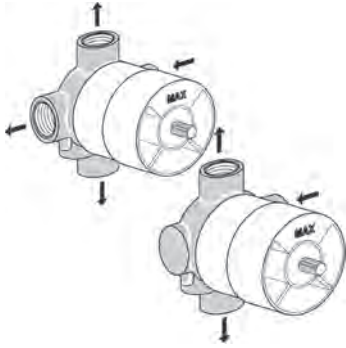

Description

Built in KIT 1 diverter 3/4

Built in KIT 1 diverter 2/3

Product

Article-No.

KIT 1 3/4	A2391NU
KIT 1 2/3	A2393NU

Finishes

NU Neutral

A 2391 ..

A 2393 ..