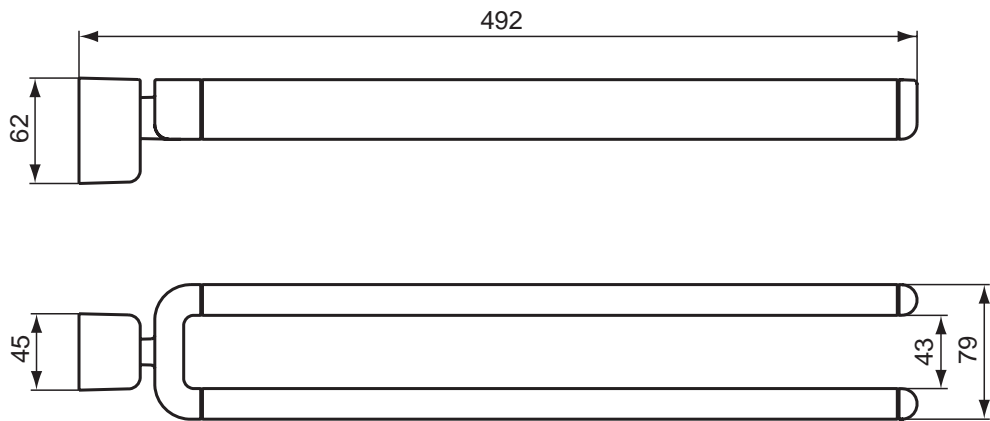

Finishes

AA Chrome

A 9138 ..