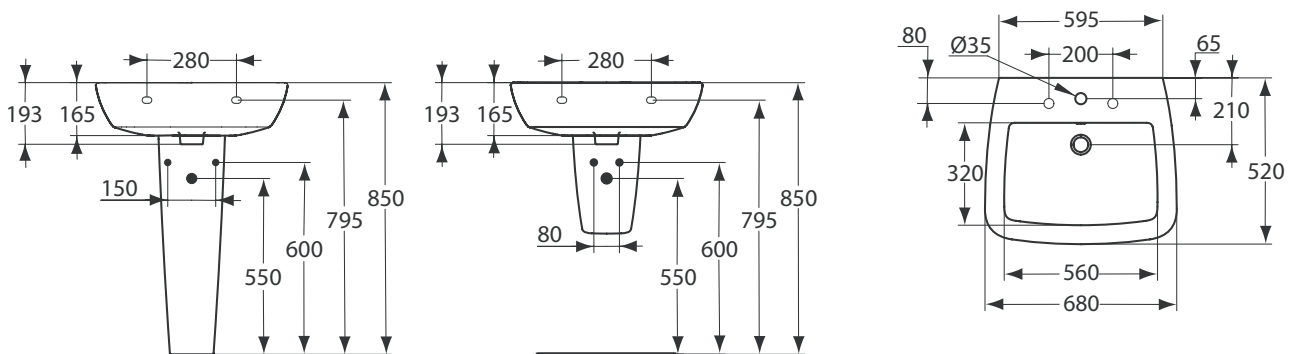

Designer: Franco Bertoli

Ceramic Products

Description

Ventuno 21 washbasin 750 x 520 mm, central taphole punched, two semi punched outer tapholes; requires 1 fixation set M10 x 140 mm - K710767 (not included).

Ventuno 21 washbasin 680 x 520 mm, central taphole punched, two semi punched outer tapholes; requires 1 fixation set M10 x 140 mm - K710767 (not included).

Necessary equipment

Fixation set.

Recommended equipment

Ventuno 21 floor Pedestal.

Ventuno 21 semi pedestal.

Product	Article-No.
Washbasin 750x520 mm	T015501
Washbasin 680x520 mm	T015401

Necessary equipment	Article-No.
Fixation set	K710767

Recommended equipment	Article-No.
Pedestal	T409701
Semi pedestal	T409801

Finishes
01 White

T 0154 ..