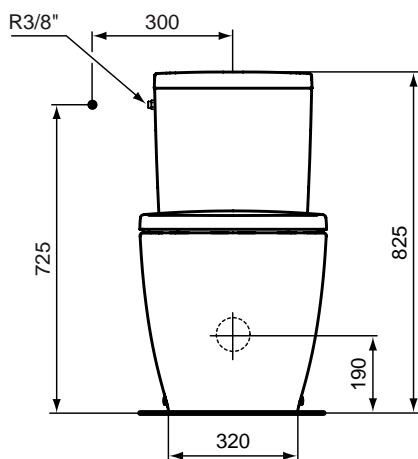

Seat & cover XL

E607801

Recommended equipment

Outlet bend vertical (14,5 cm)

J324867

Finishes

01 White

Close Coupled Bowls