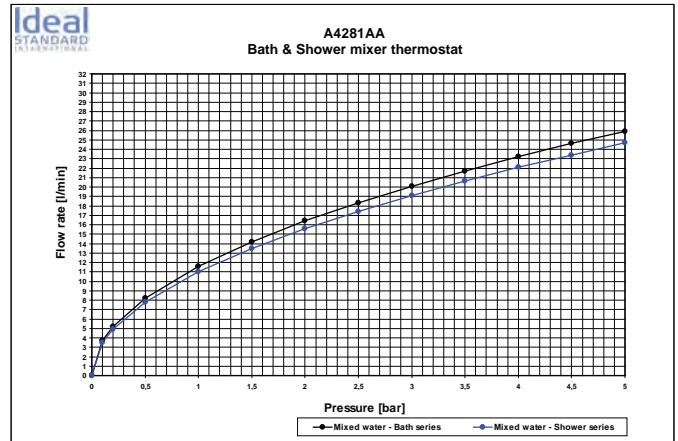

Bathroom Fittings