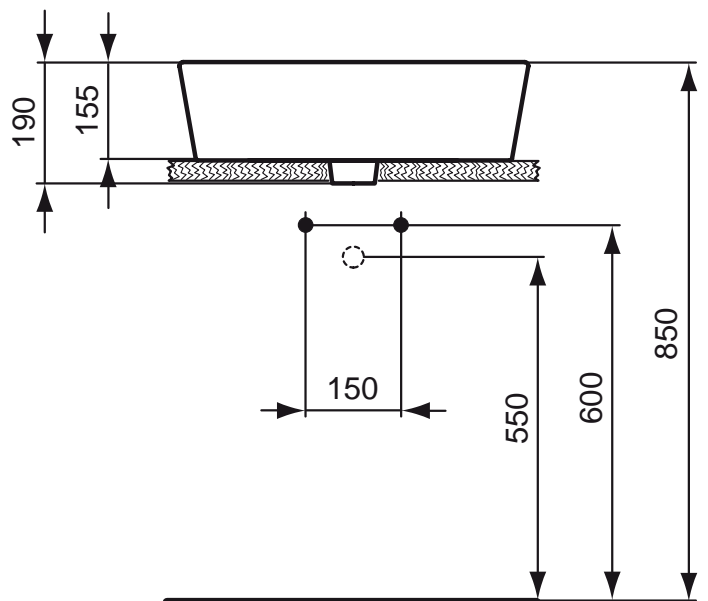

Designer: Artefakt

Ceramic Products

Description

Tonic vessel 55x40 cm for instalation with vessel faucet only (extended version) and non lockable stop valve K8392AA, including fixation kit.

Product

Article-No.

Vessel 55x40 cm

K074501

Finishes

01 White

130* = suggested measure