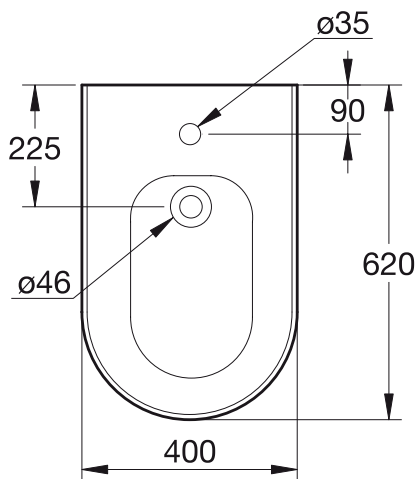

R3763 ..

G3783 ..