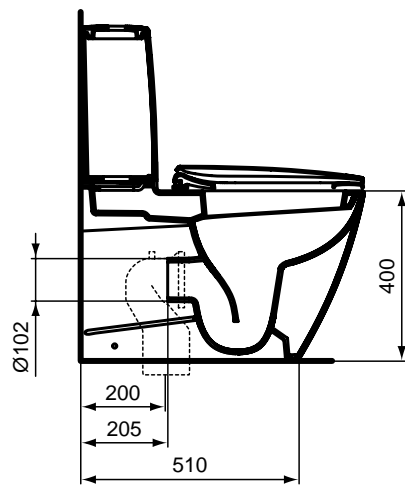

Finishes

01 White