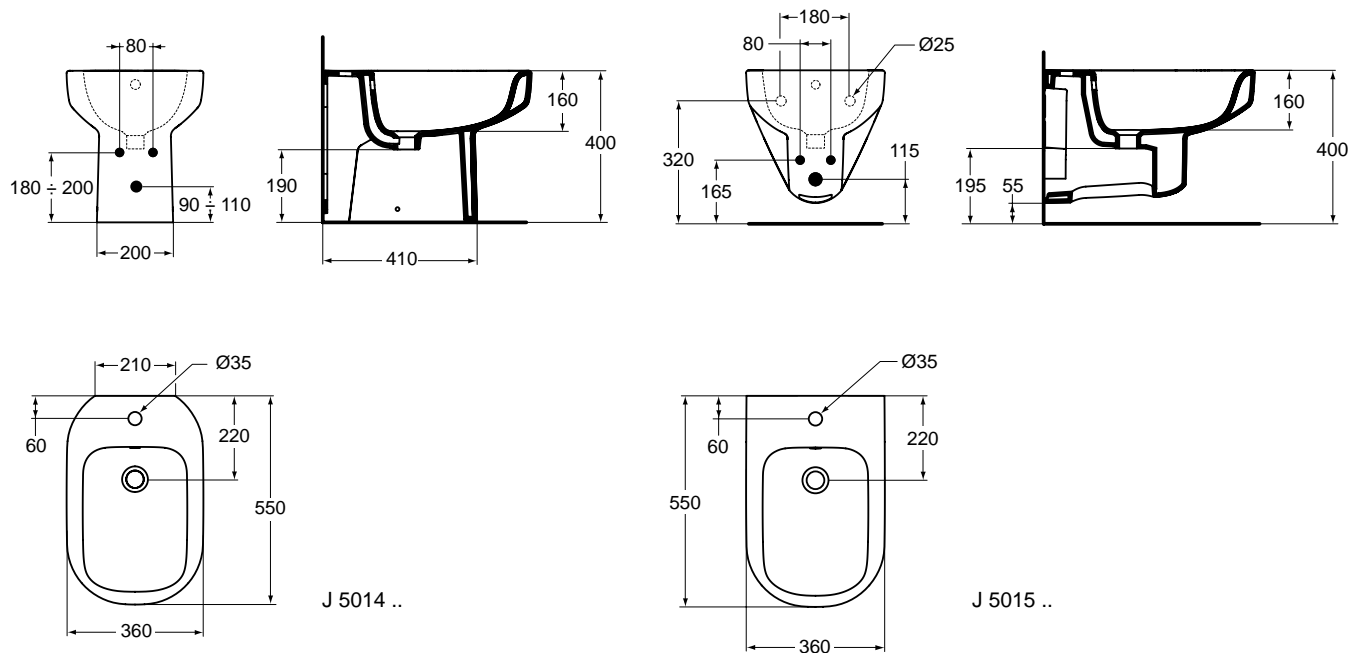

Finishes

01 White