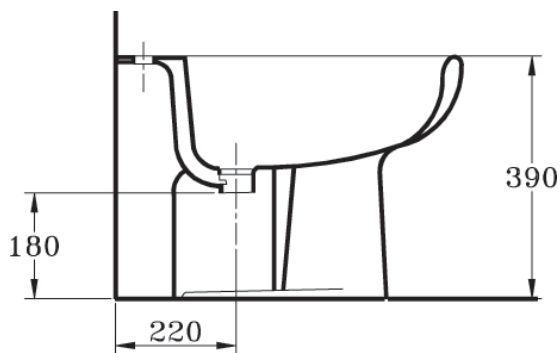

Finishes

01 White