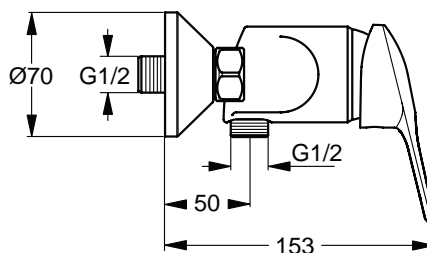

Finishes

- AA Chrome
- NU Neutral

B 9798..

B 9797..

Bathroom Fittings