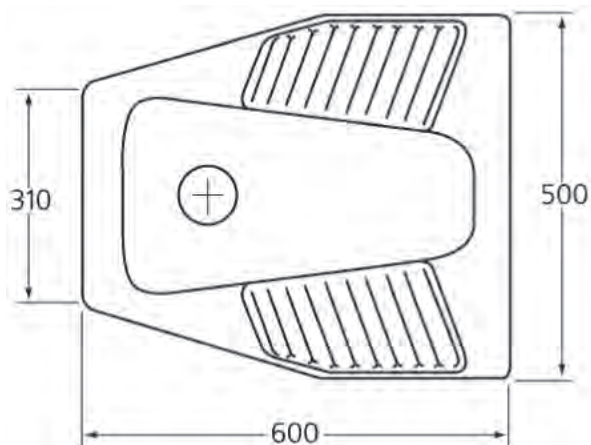

Finishes

01 White