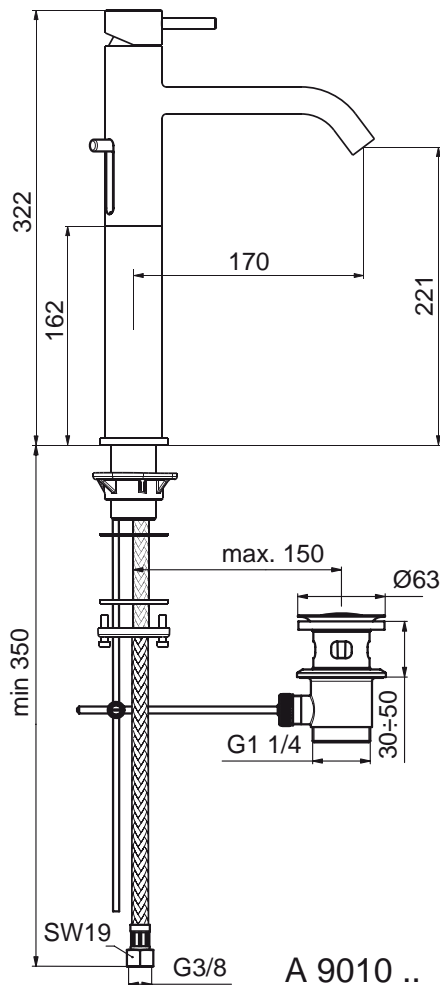

Finishes

- AA Chrome
- NU Neutral