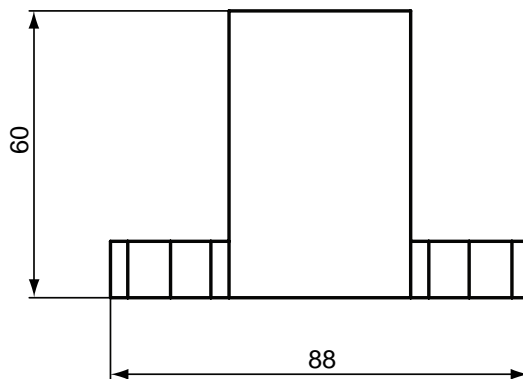

AA Chrome

B 9264 ..

B 9267 ..

Description

Playa shelf 60 x 12 cm, thickness 6 mm, chrome brackets

Furniture & Accessories

Product

Article-No.