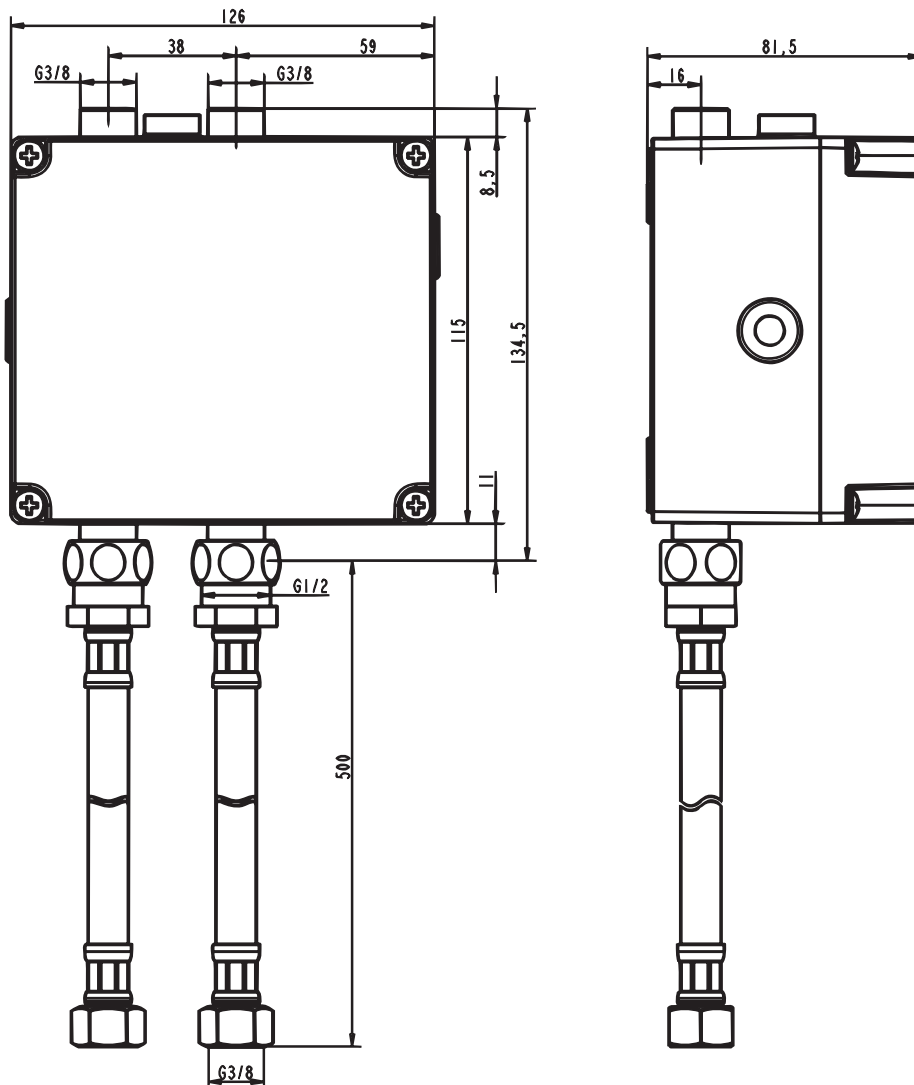

Finishes

NU Neutral