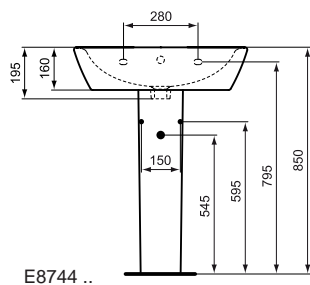

Finishes

01 White