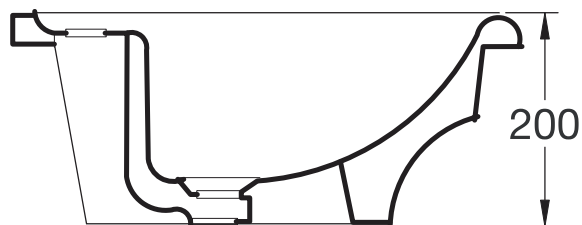

Finishes

01 White