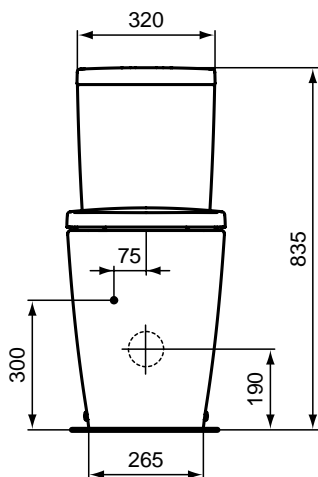

Finishes

01 White