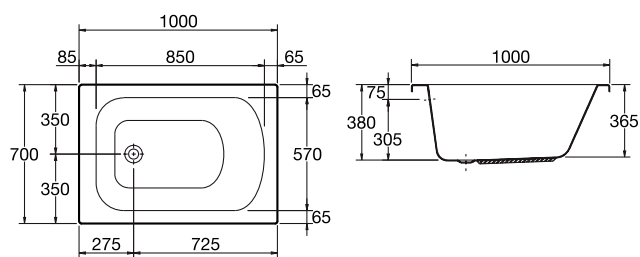

Finishes

01 White

G 7416 ..