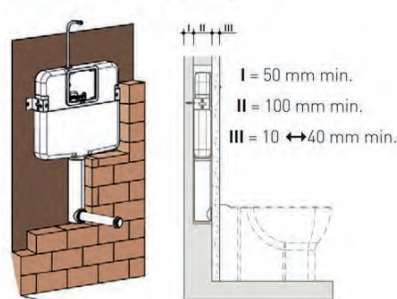

Back fixing