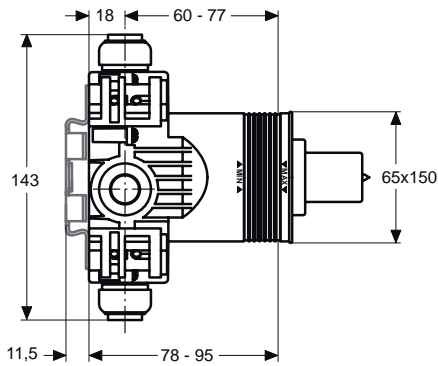

Designer: Artefakt

Description

Archimodule thermostat KIT 1 with thermostatic cartridge, check valves (hot and cold water) accessible from front side, hot and cold water inlet (clearly marked on the box), mixed water outlet (clearly marked on the box), including 4 fixation legs and screws, 2 stops for blocking the outlets, sealing fleece to cover the 4-hole solution (wall/ tiles)

Archimodule universal KIT 1 with hot and cold water inlet (clearly marked on the box), mixed water outlet (clearly marked on the box), including 4 fixation legs and screws, 3 stops for blocking the outlets and one adapter pipe, sealing fleece 1-hole solution (wall/ tiles) and a flashing device for flushing the pipes and pressure test for max 15 bar

Archimodule fixation rail 600 mm from non corrosive material, with pre-punched holes for fixation, including fixation set

Product

Article-No.

Thermostatic KIT 1	A1499NU
Universal KIT 1	A1501NU
Fixation rail 600 mm	A1503NU

Finishes

NU Neutral

A1500 ..

Bathroom Fittings