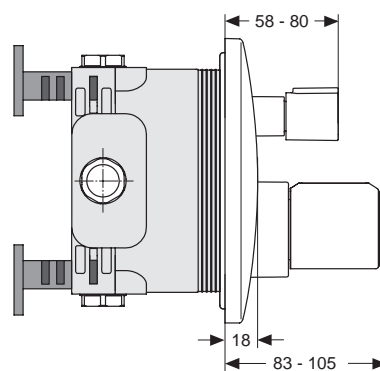

Variable installation depth Between 73 and 95 mm

The assembly kit is adapted to various depths without difficulty. An additional margin of depth adaptation is feasible with the adjustable mounting feet (5-40 mm). For deeper or shallower installations special distance frames and extension sets are available.