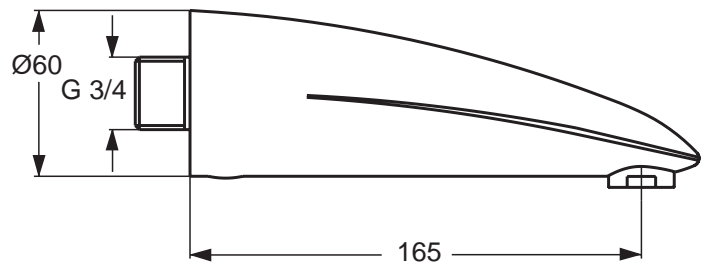

F 1090 ..

A 2924 ..

Description

Cerawell wall fixed elbow for connection to shower hose, chrome

Cerawell wall fixed elbow with handspray holder, chrome

Product

Article-No.

Cerawell wall elbow	A3318AA
Cerawell wall elbow with holder	A2406AA