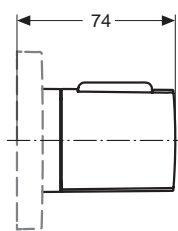

A 1509 .., A 1512 ..