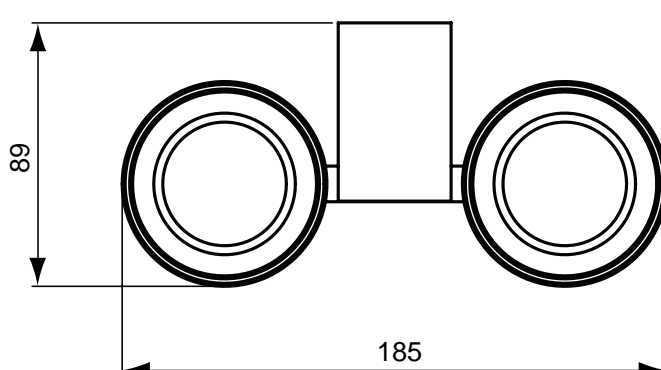

Tumbler holder, single
Tumbler holder, double

B9262AA
B9263AA

Finishes

AA Chrome

B 9262 ..

B 9263 ..

Description

Playa double towel rail 60 cm, chrome