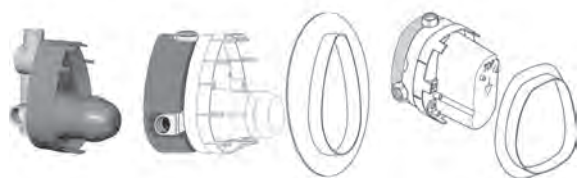

Product

Article-No.

Kit 1 EASY-Box

A1000NU

Finishes

NU Neutral

Bathroom Fittings

Description