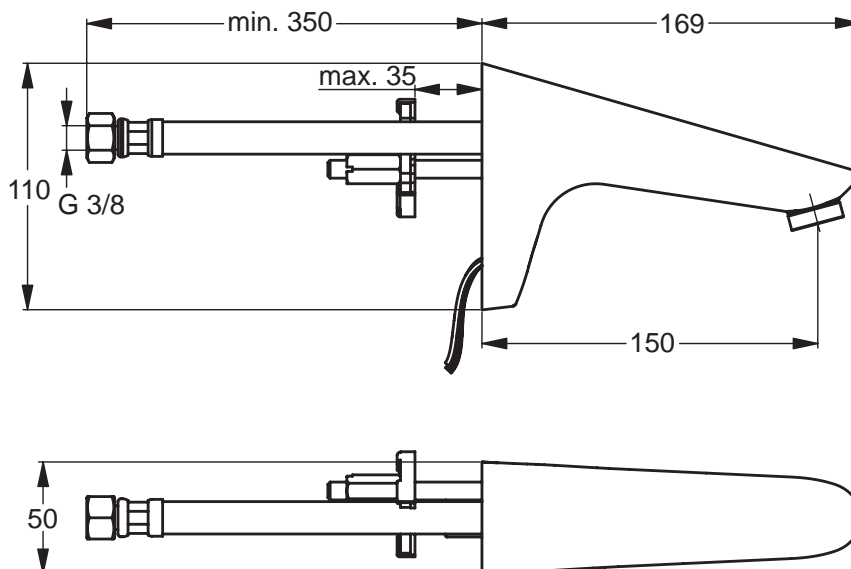

Finishes

- AA Chrome
- NU Neutral