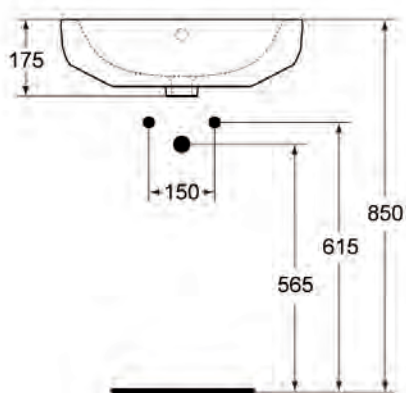

Finishes

01 White