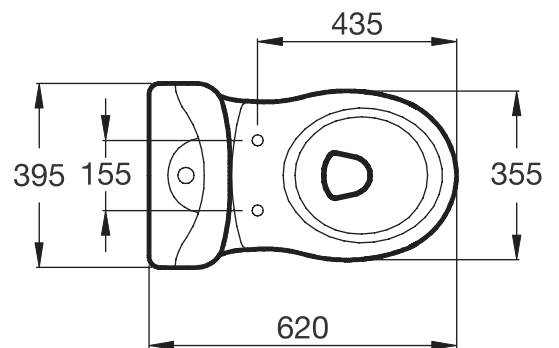

Finishes

01 White