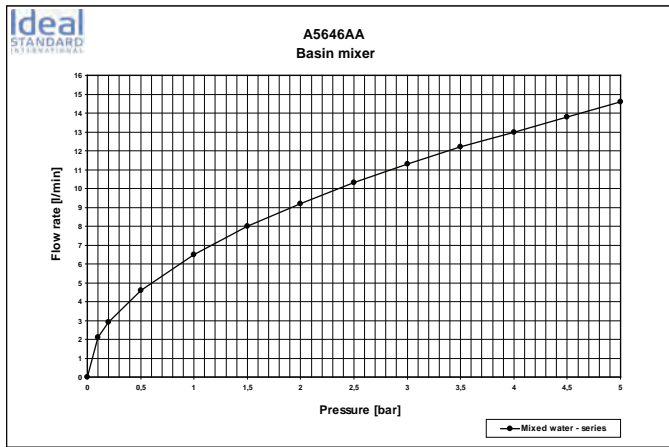

Bathroom Fittings