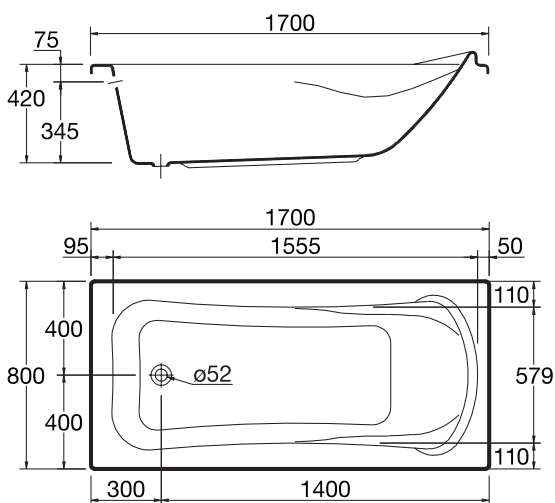

01 White

G 7967 ..

G 8033 ..

Designer: Artefakt

Whirlpool-Systems
please refer to page 668

Please refer to page 753
for spare parts list

Aida Design: The revitalised series of bathing tubs AIDA DESIGN, is completed with the full range of Whirlpool tubs, equipped with the „Easy Hygiene“ whirlpool system. The new line offers a new design proposition and unique advantages of technology: Easy Hygiene system, with automatic disinfection, digital touching pad and new jets in minimal design. The corner, rectangular DUO and rectangular shapes and the great number of dimensions, will cover all needs in every bathroom, big or small. Their advantage is that they are a great value for money choice, combining a very competitive price along with all the qualitative characteristics.