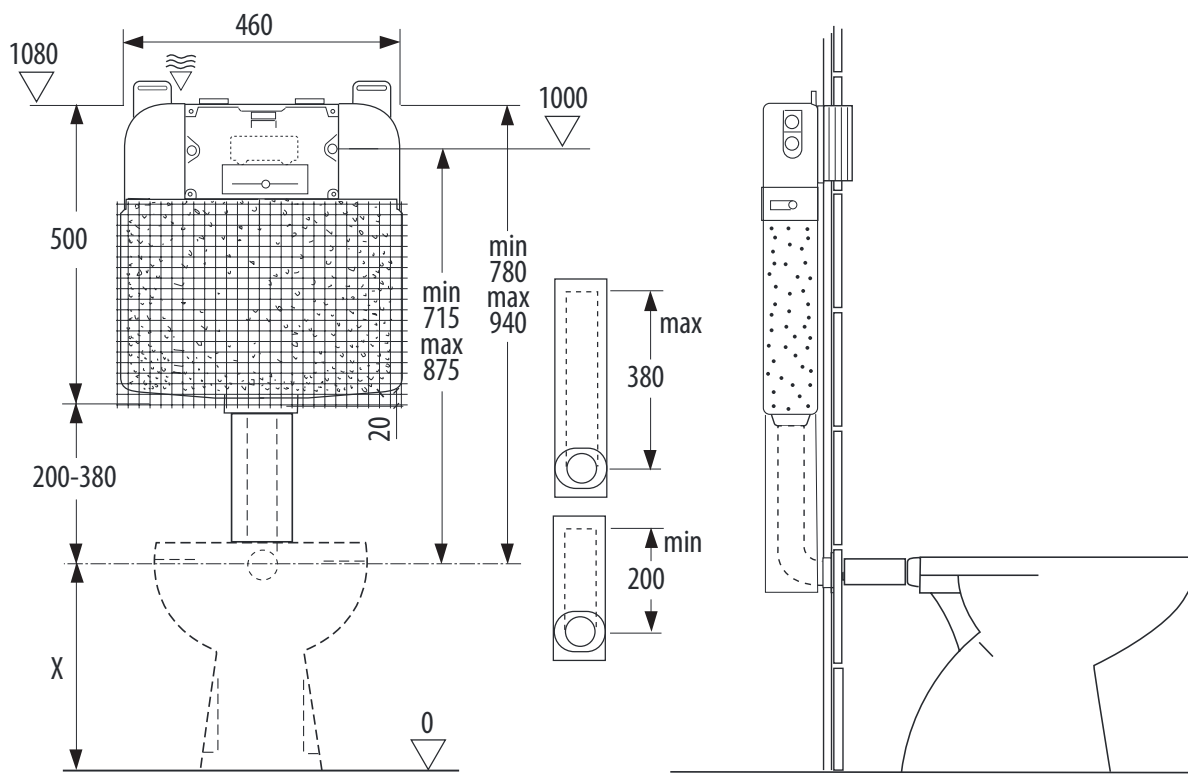

Product

Article-No.

Build-in cistern without frame

C661001

Finishes

01 White

Ceramic Products

**Description**