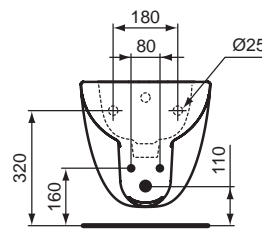

Finishes

01 White

T 5102 ..