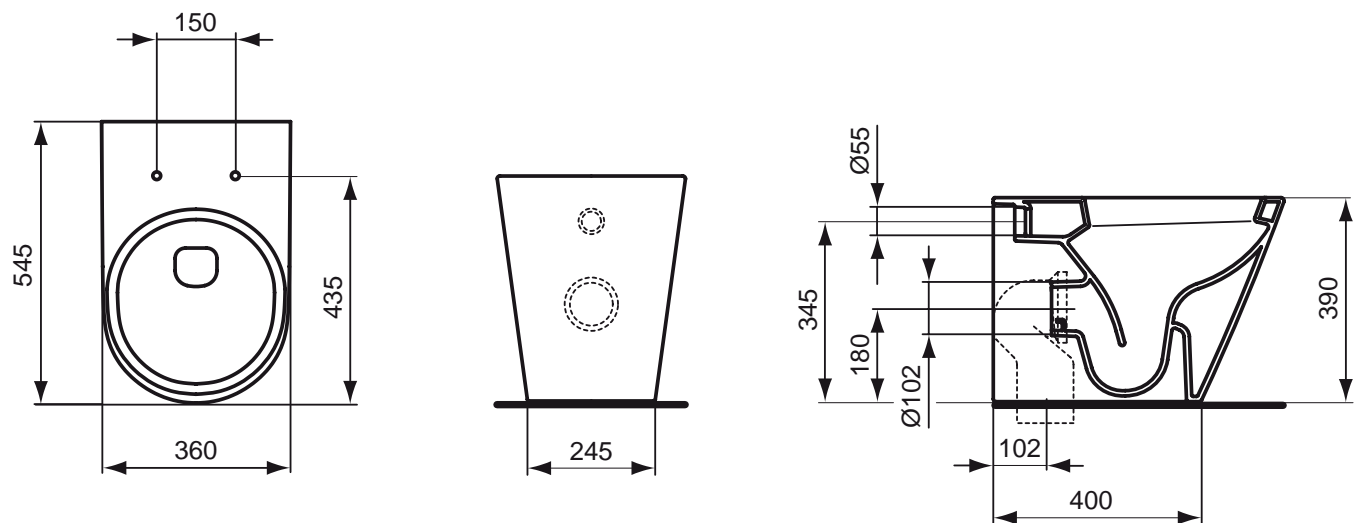

Finishes

- 01 White
- 61 White