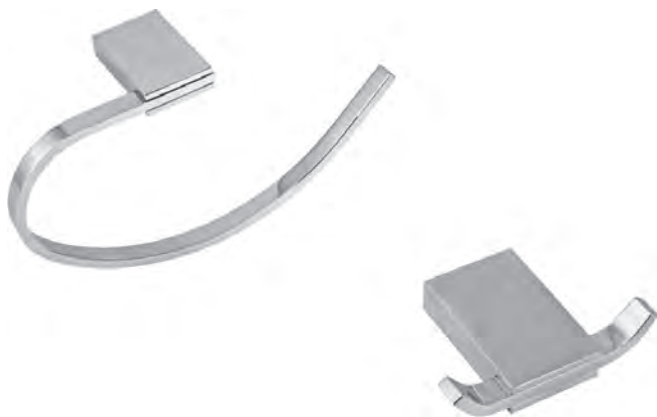

Description

Playa towel ring, chrome

Playa double robe hook, chrome