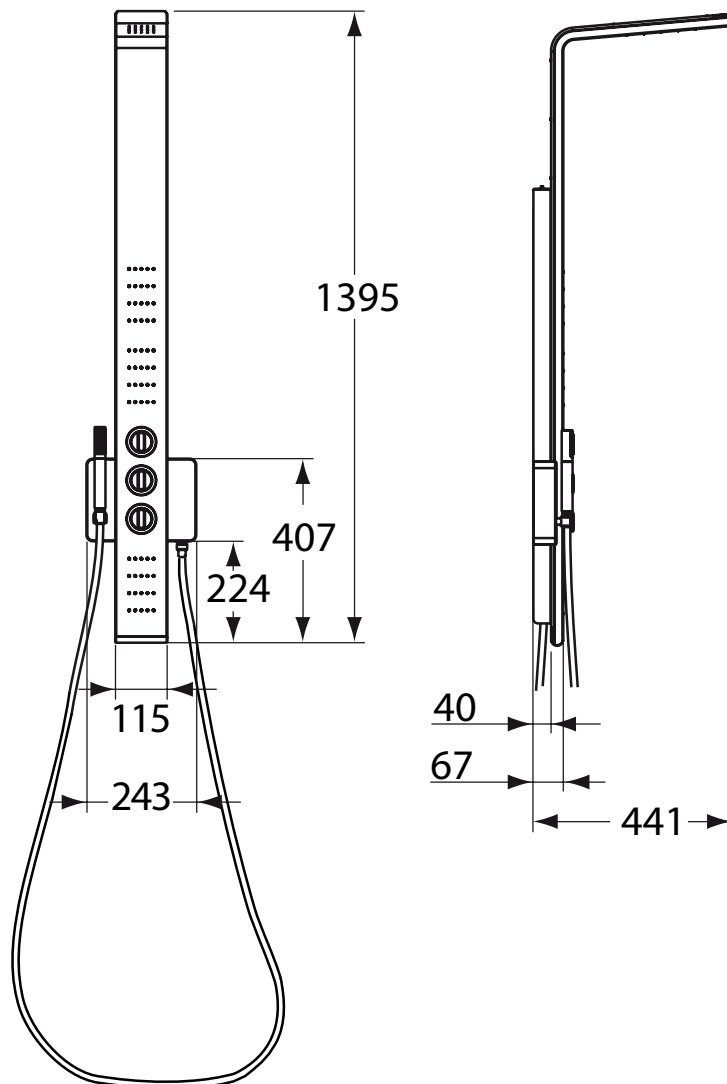

Shower Columns

Product

Article-No.

Shower System with Whirlpool function L25,6 x H129,5 cm

K6190AA

Finishes

AA Chrome

Designer: Artefakt