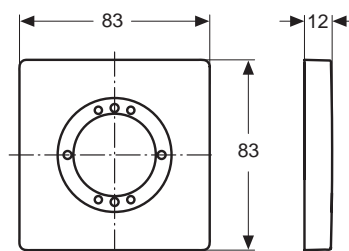

Product

Article-No.

Wall elbow kit	A1521AA
Escutcheon 1 hole	A1504AA
Wall support 370 mm for rain shower	A1524AA
Head shower 300 mm	B9443AA

Necessary equipment

Thermostatic KIT 1	A1499NU
Universal KIT 1	A1501NU
Fixation rail 600 mm	A1503NU

Finishes

NU Neutral

AA Chrome

A 1504 ..