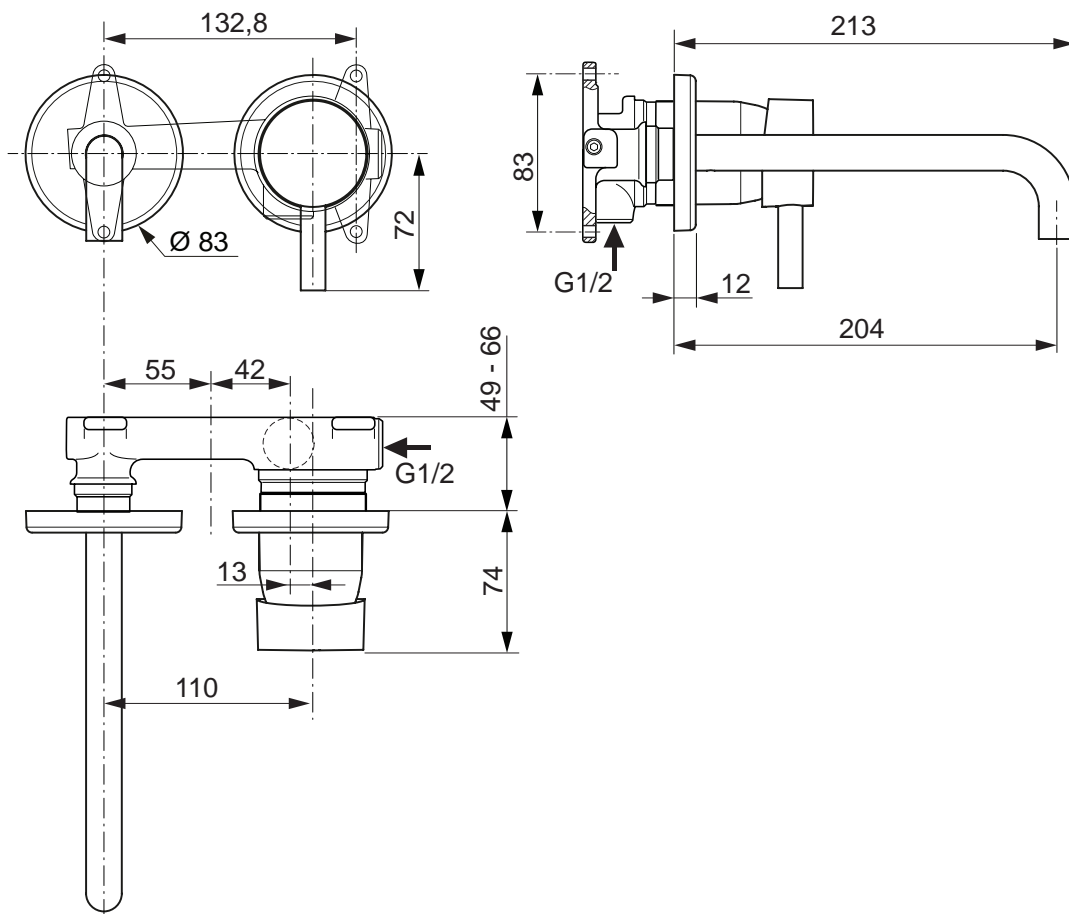

- AA Chrome
- NU Neutral

Bathroom Fittings

Designer: Artefakt

Description

Mara bath & shower exposed mixer, with 35 mm ceramic cartridge, metal escutcheons, hidden nuts, without accessories, chrome

Mara shower exposed mixer, with 35 mm ceramic cartridge, metal escutcheons, hidden nuts, without accessories, chrome