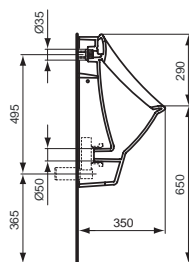

Description

San Remo urinal - top inlet, concealed outlet - including fixation kit.

Alternative product

San Remo urinal - back inlet, concealed outlet - including fixation kit.

San Remo urinal electronic - back inlet, concealed outlet - with electronic kit.

Necessary equipment

Siphon, horizontal outlet.

Siphon, vertical bottom outlet.

Recommended equipment

Urinal separator 87x360x660 mm.

Ceramic Products

Product

Article-No.

Urinal, top inlet	R381001

Alternative product

Urinal, back inlet	R381101
Urinal, electronic	R381301

Necessary equipment

Siphon with horizontal outlet	K822367
Siphon with vertical bottom outlet	K822401

Recommended equipment

Urinal separator	W390401

Finishes

01 White

R 3813 ..