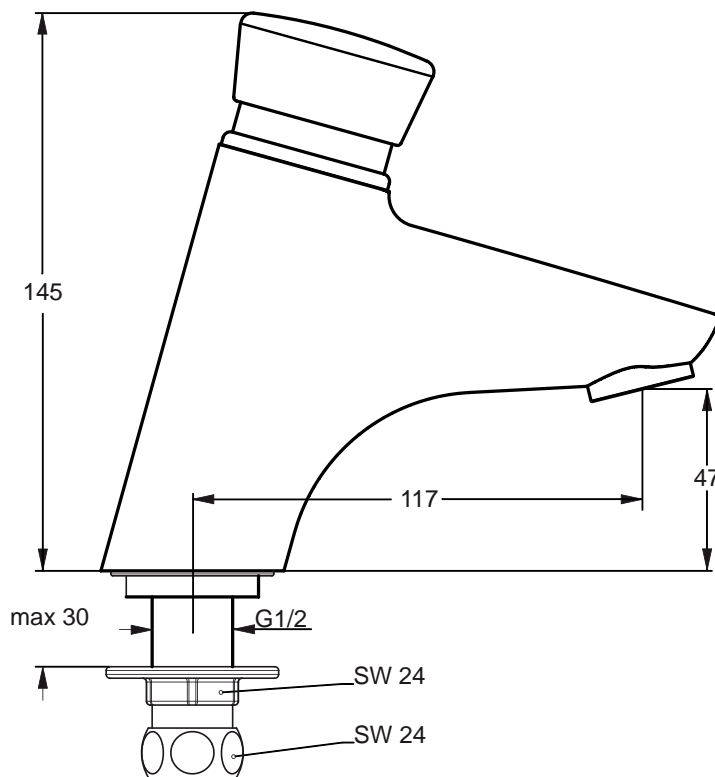

Product

Article-No.

Basin tap push button

B4664AA

Finishes

AA Chrome

Bathroom Fittings

Bathroom Fittings