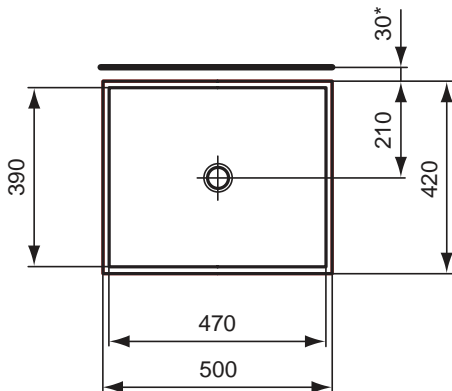

K 0776 .. 30* = suggested measure