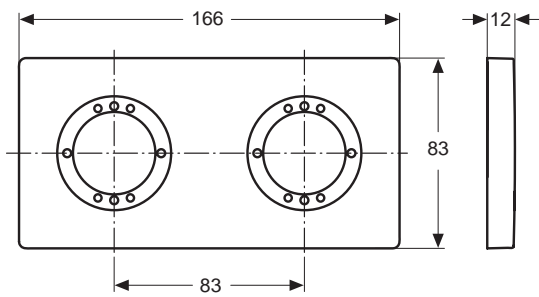

Product

Article-No.

Wall elbow kit	A1521AA
Escutcheon 1 hole	A1504AA
Wall support 370 mm for rain shower	A1524AA
Head shower 300 mm	B9443AA

Necessary equipment

Thermostatic KIT 1	A1499NU
Universal KIT 1	A1501NU
Fixation rail 600 mm	A1503NU

Finishes

NU Neutral

AA Chrome

A 1505 ..