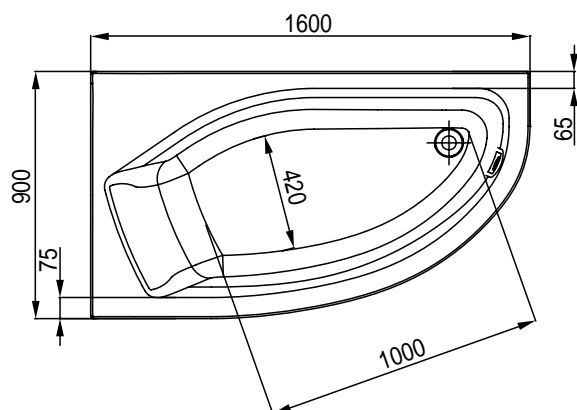

Finishes

01 White

K 2323 ..