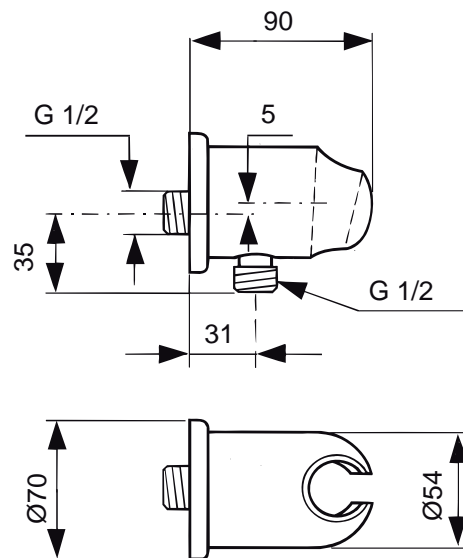

Description

Cerawell wall fixed elbow for connection to shower hose, chrome

Cerawell wall fixed elbow with handspray holder, chrome

Product

Article-No.

Cerawell wall elbow	A3318AA
Cerawell wall elbow with holder	A2406AA

Finishes

AA Chrome