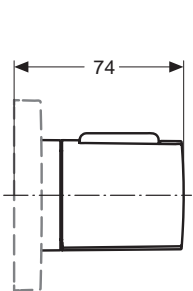

A 1508 .., A 1509 .., A 1512 ..