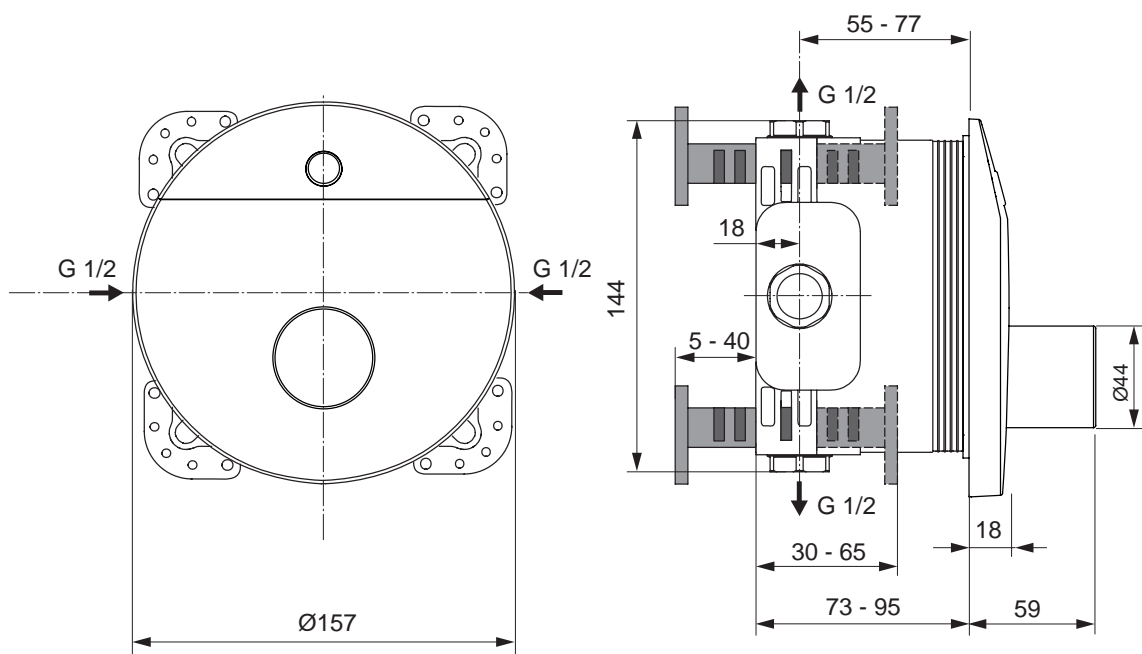

Finishes

- AA Chrome
- NU Neutral

A 6157 ., A 6158 ..