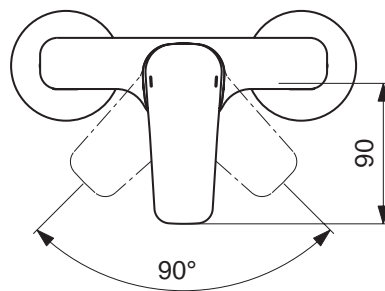

Finishes

AA Chrome

Bathroom Fittings

B 0718 ..