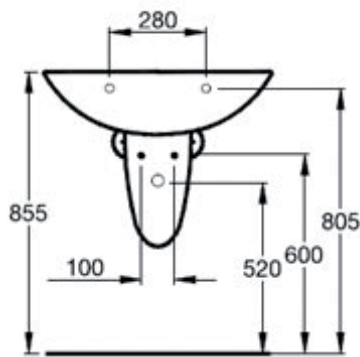

Finishes

01 White