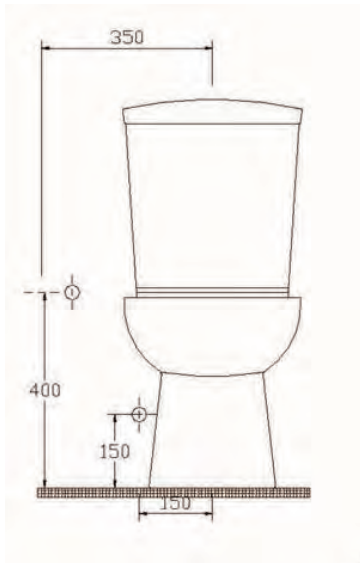

Finishes

01 White