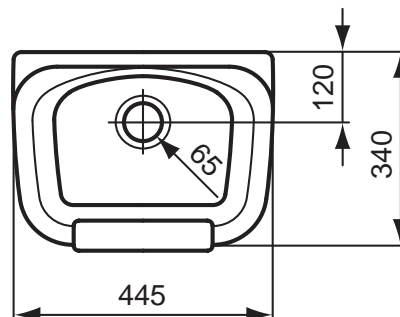

Finishes

AA Chrome

01 White