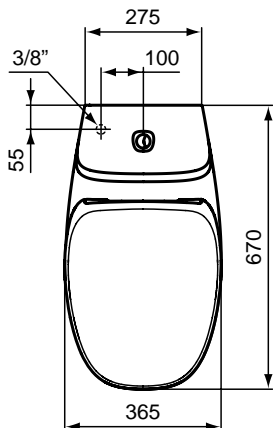

Finishes

01 White