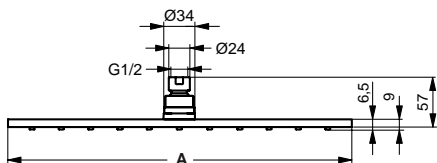

Finishes

AA Chrome

	A
B 9845..	400 x 400
B 9844 ..	300 x 300