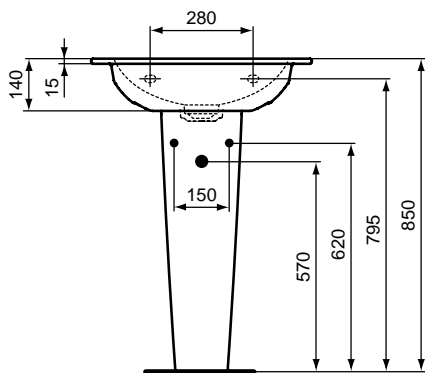

Wall hung bidet	T509801
Floor standing BTW bidet	T509901

Finishes

- 00 Italian White
- 01 White

Description

Dea vanity basin 100 x 54 cm, 1 tap hole with hidden overflow and trapezoid ceramic waste cover. Can be installed wall hung with pedestal / semi pedestal or in DEA furniture.

Dea vanity basin 80 x 54 cm, 1 tap hole with hidden overflow and trapezoid ceramic waste cover. Can be installed wall hung with pedestal / semi pedestal or in DEA furniture.

Dea vanity basin 60 x 54 cm, 1 tap hole with hidden overflow and trapezoid ceramic waste cover. Can be installed wall hung with pedestal / semi pedestal or in DEA furniture.

Recommended equipment

Dea pedestal.

Dea semi pedestal.

Ceramic Products

Product

Article-No.

Vanity 100 x 54 cm	T044801
Vanity 80 x 54 cm	T044701
Vanity 60 x 54 cm	T044601

Recommended equipment

Pedestal	T423601
Semi pedestal	T423701

Finishes

01 White

	A	B	C	D	E
T 0448 ..	1000	610	360	540	330
T 0447 ..	800	540	360	540	330
T 0446 ..	600	475	320	500	325

Description

Dea vessel 52 cm, no tap hole, no overflow.