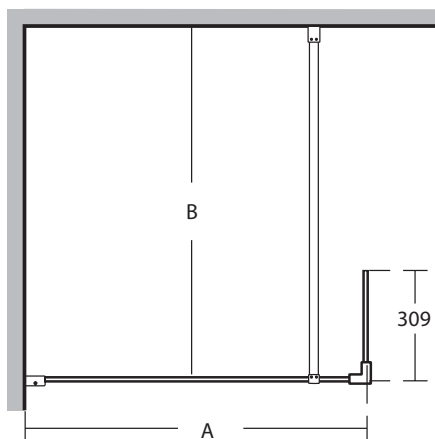

Finishes

EO Chrome

Panel	Adjustments A (cm)	Dimension B (cm)
70	65,4 - 67,7	65,0 - 99,4
76	71,4 - 73,7	65,0 - 99,4
80	75,4 - 77,7	65,0 - 99,4
90	85,4 - 87,7	65,0 - 99,4
100	95,4 - 97,7	65,0 - 99,4
120	115,4 - 117,7	65,0 - 99,4
140	135,4 - 137,7	65,0 - 99,4
160	155,4 - 157,7	65,0 - 99,4