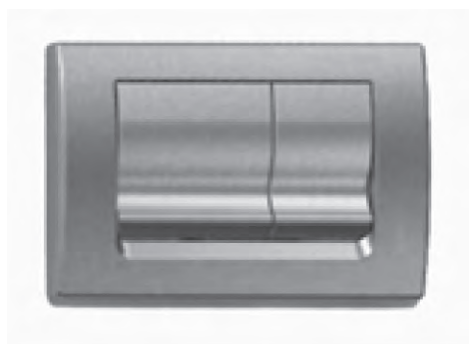

Description

Ria control plate, dual flush, chrome.

Product

Article-No.

Ria

C6617AA

Finishes

AA Chrome