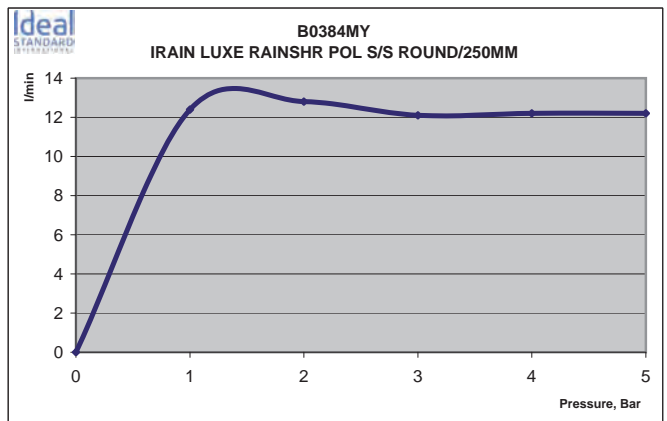

Bathroom
Fittings

Bathroom
Fittings

Showers
please refer to page 572

Please refer to page 746
for spare parts list

Elegant, handy, easy to use, IdealSpray has 4 different shapes of trigger spray shower sets to choose from, so as to reflect your personal taste. The right combination of functionality and design allows your to cover your everyday bathroom needs, while at the same time creating a perfect aesthetic and harmony with all your sanitary ware. The models are being thoroughly tested in order to ensure high quality performance and long lasting usage. Our flow regulators cut water consumption, giving you the peace of mind that you are saving water, energy and money, without compromising functionality.