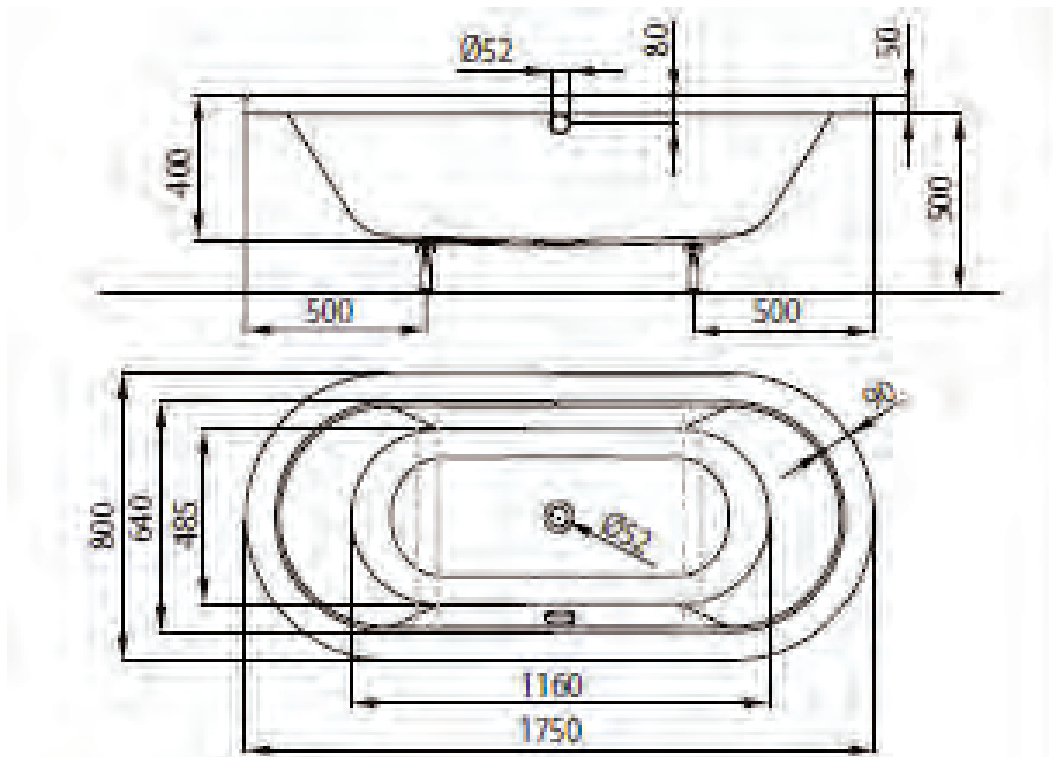

Finishes

01 White

Bath tubs
please refer to page 623

Please refer to page 752
for spare parts list

Island Bathing Tub is the synonym of comfort. Its round shape, available in two dimensions, with 150 and 180 cm diameter and ergonomic design, completed with the integrated seat, provides maximum functionality and relaxation. Also available in whirlpool version.