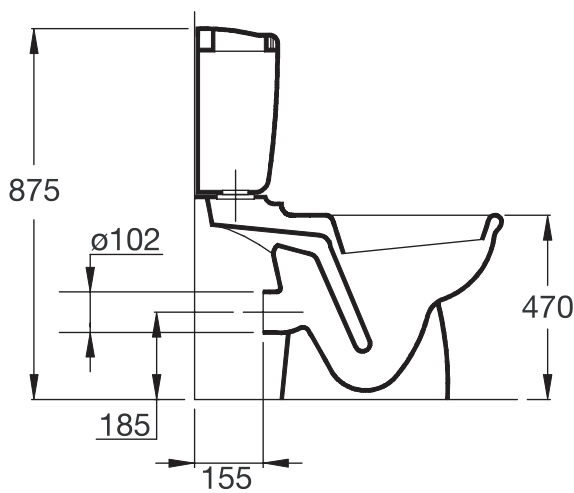

Finishes

01 White