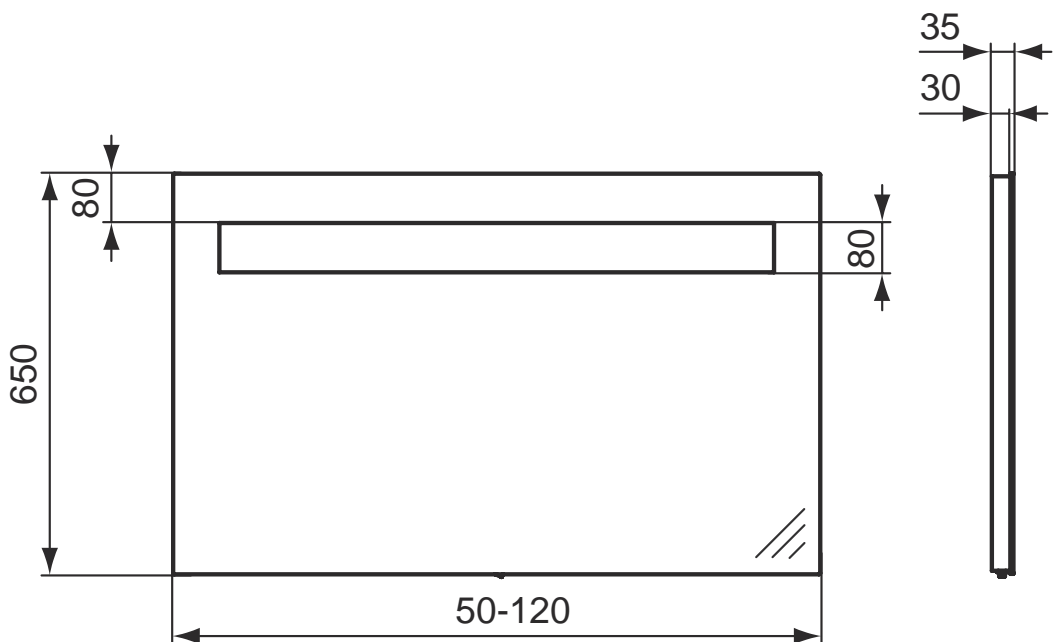

Finishes

BH Mirror