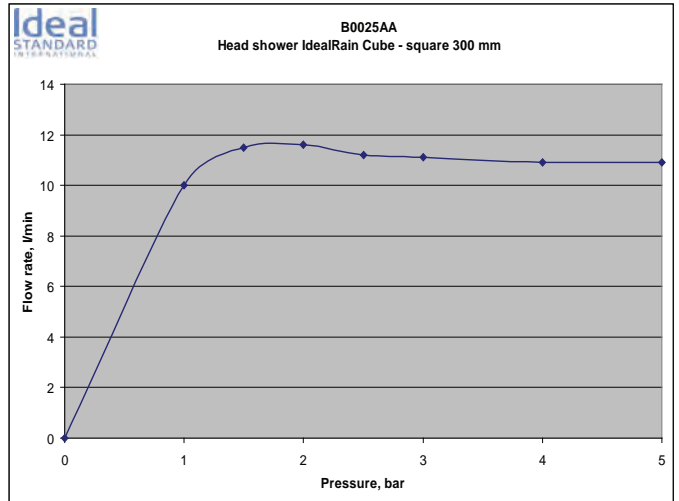

Bathroom
Fittings

Bathroom
Fittings

Showers
please refer to page 572

Please refer to page 746
for spare parts list

Elegant, handy, easy to use, IdealSpray has 4 different shapes of trigger spray shower sets to choose from, so as to reflect your personal taste. The right combination of functionality and design allows your to cover your everyday bathroom needs, while at the same time creating a perfect aesthetic and harmony with all your sanitary ware. The models are being thoroughly tested in order to ensure high quality performance and long lasting usage. Our flow regulators cut water consumption, giving you the peace of mind that you are saving water, energy and money, without compromising functionality.