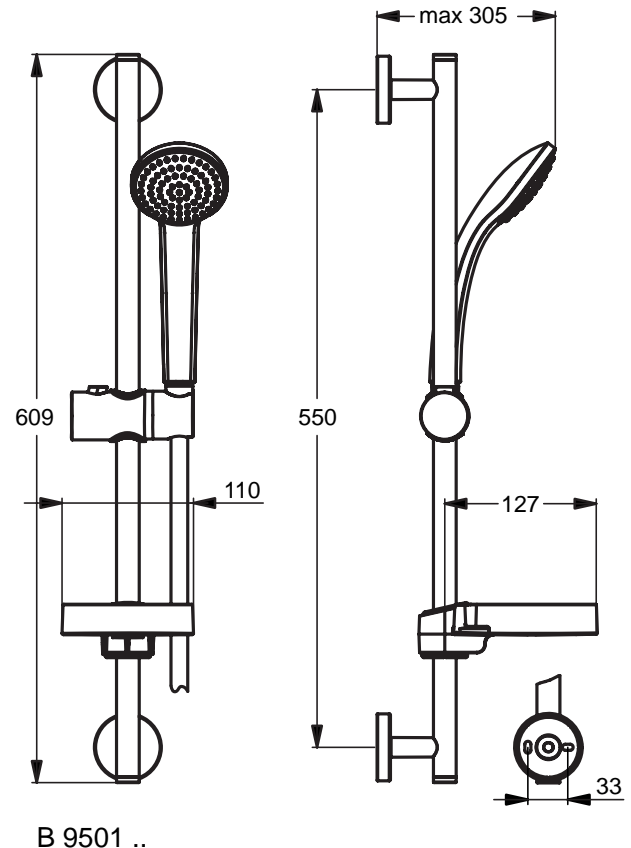

Finishes

AA Chrome

Bathroom Fittings