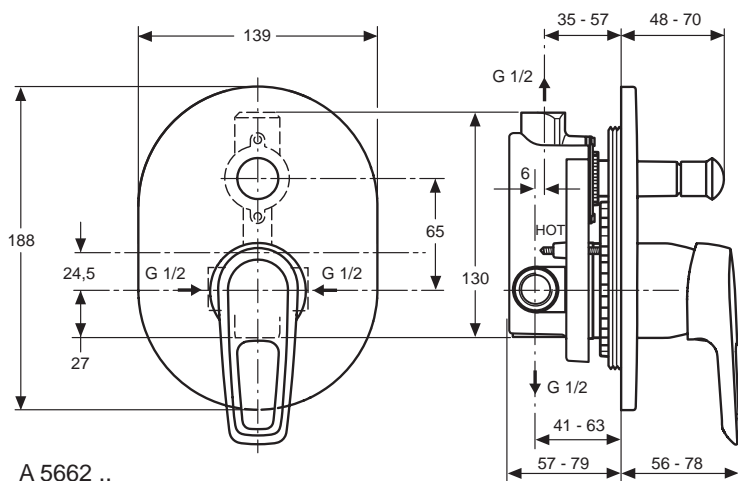

Finishes

- AA Chrome
- NU Neutral

Bathroom Fittings