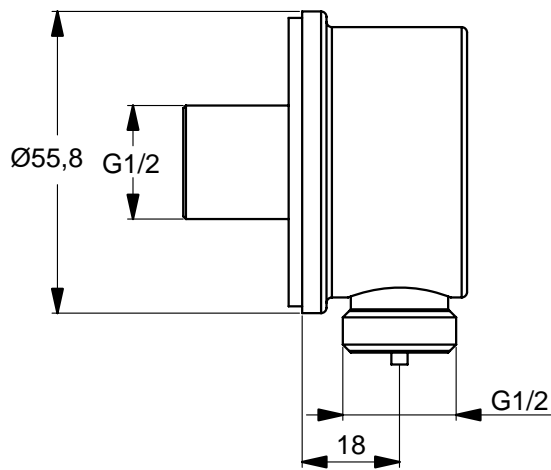

Finishes

AA Chrome

Bathroom Fittings

B 9448 ..