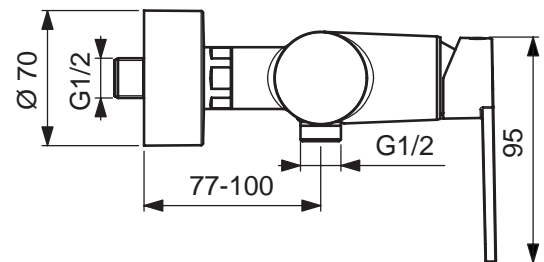

Finishes

AA Chrome

B 0462 ..