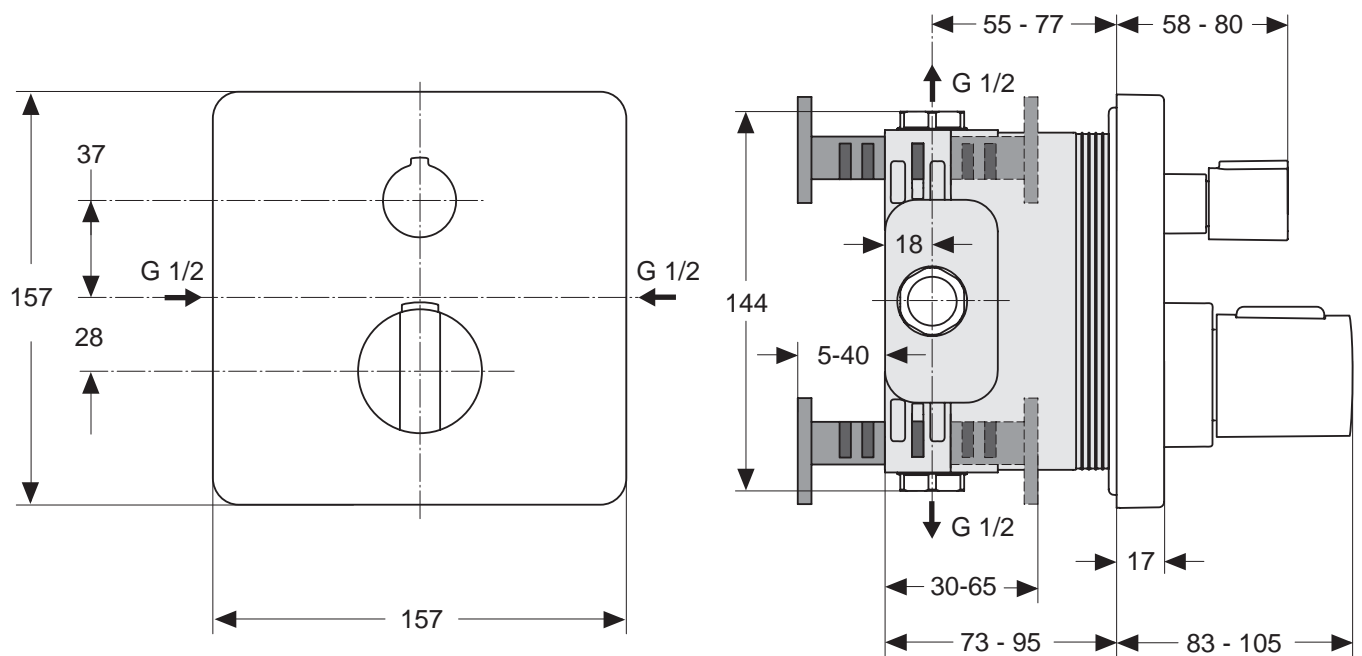

Finishes

AA Chrome

NU Neutral