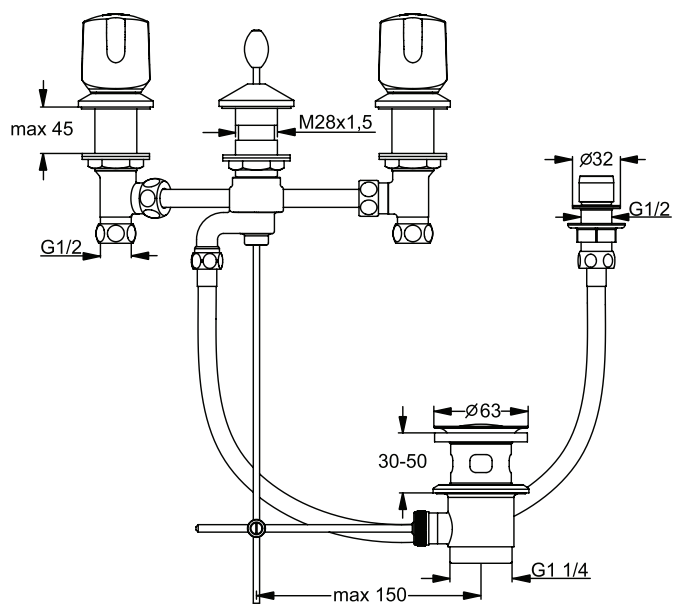

B 1909..

Bathroom
Fittings