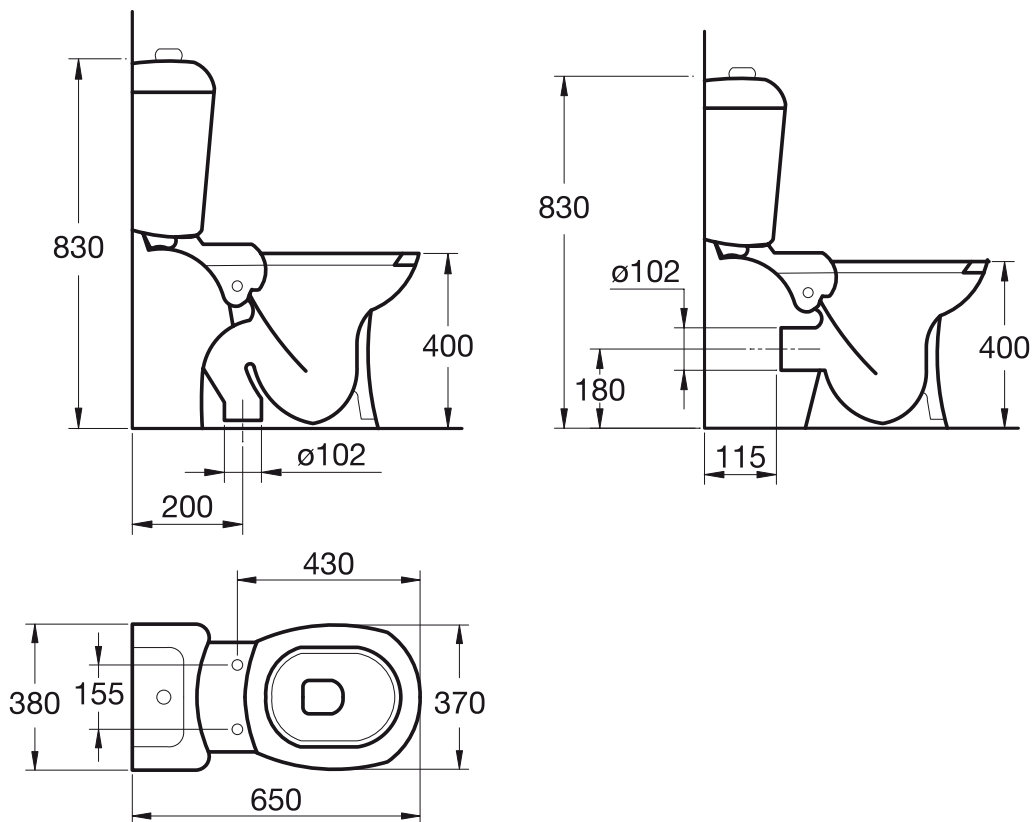

Recommended equipment

Kimera tank cover (spare part).

Ceramic Products

Product	Article-No.
Close coupled WC bowl P-trap	G020101
Close coupled WC bowl S-trap	G020201

Alternative product	Article-No.
Close coupled WC bowl S-trap with douche	G022201

Necessary equipment	Article-No.
Cistern	G023401
Seat & cover	G512901

Recommended equipment	Article-No.
Tank Cover (spare part)	G024401

Finishes
01 White