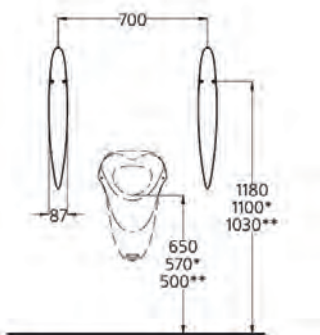

Description

San Remo urinal - top inlet, concealed outlet - including fixation kit.

Alternative product

San Remo urinal - back inlet, concealed outlet - including fixation kit.

San Remo urinal electronic - back inlet, concealed outlet - with electronic kit.

Necessary equipment

Siphon, horizontal outlet.

Siphon, vertical bottom outlet.

Recommended equipment

Urinal separator 87x360x660 mm.

Ceramic Products

Product

Article-No.

Urinal, top inlet	R381001

Alternative product

Urinal, back inlet	R381101
Urinal, electronic	R381301

Necessary equipment

Siphon with horizontal outlet	K822367
Siphon with vertical bottom outlet	K822401

Recommended equipment

Urinal separator	W390401

Finishes

01 White

W 3904 ..