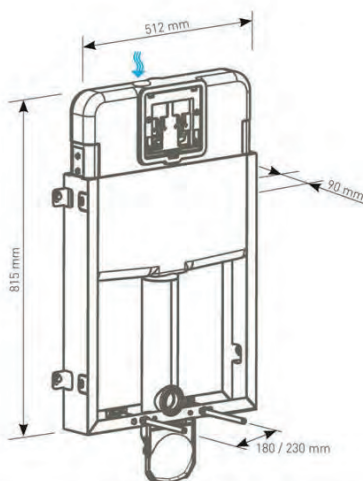

Description

Build-in Tank dual flush mechanism (6/3 Lt) with galvanized frame W309967, no control plate included. It is suitable for wall hung bowls, for use in single brick walls. Can flush at 4.5/3 liters with an easy-to-handle adjustment.

Necessary equipment

W3091AA control plate, dual flush, chrome.

W3091AD control plate, dual flush, mat-chrome.

W3091AC control plate, dual flush, white

W3703AA control plate, dual flush, chrome.

Product

Article-No.

Build-in cistern with galvanized frame, without control plate.

W309967

Necessary equipment

Control plate, dual flush, chrome W3091AA

W3091AA

Control plate, dual flush, mat-chrome W3091AD

W3091AD

Control plate, dual flush, white W3091AC

W3091AC

Control plate, dual flush, chrome W3703AA

W3703AA

Finishes

AA Chrome

AC White

AD Satin

Laid on masonry

Back wall fixing