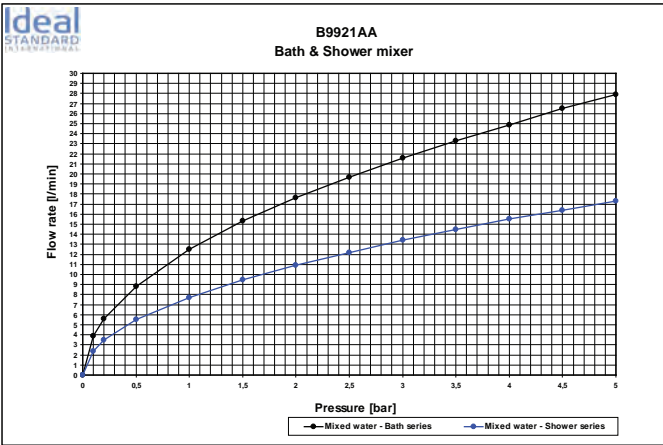

Bathroom
Fittings