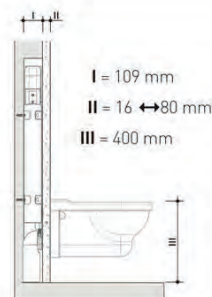

Back wall fixing