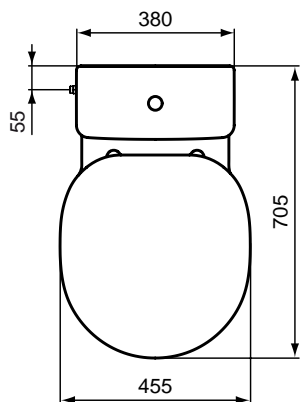

Finishes

01 White