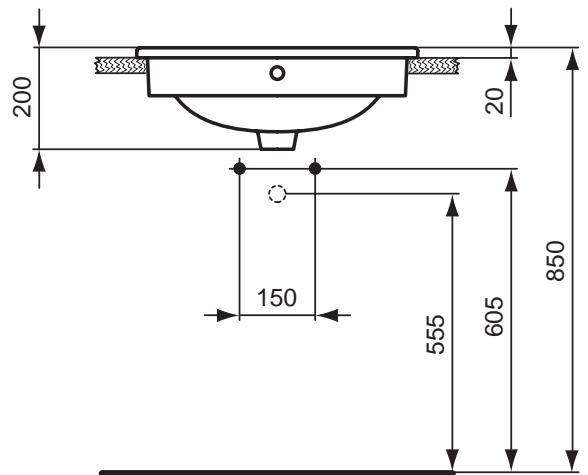

Ceramic
Products

Description

San Remo countertop wash basin 56x48 cm, 1 central tap hole, 2 semi punched holes.

Necessary equipment

Fixation set.

Product

Article-No.

Countertop wash basin 56x48 cm

R410101

Necessary equipment

Fixation set

K715167

Finishes

01 White

50* = proposed measure