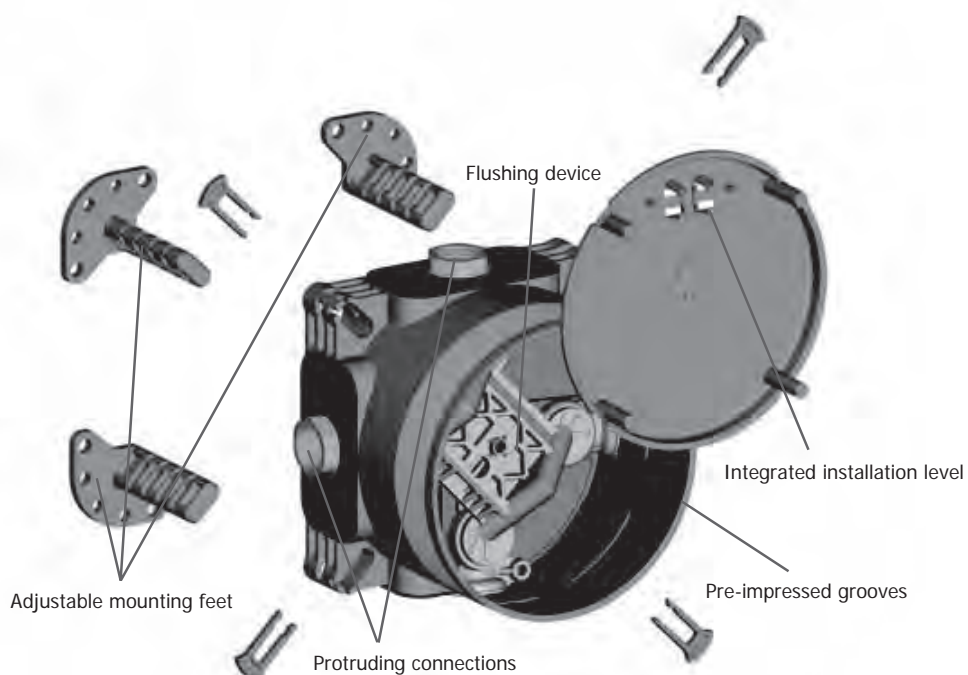

Assembly kit 1

(Internal Built-in part) The "flexible" base on the wall. The small internal part has many possibilities. It is characterized by impressive flexibility; adaptation to all assembly conditions. The installation is very simple and can be performed without special tools. It is combined both with mixers and thermostats.