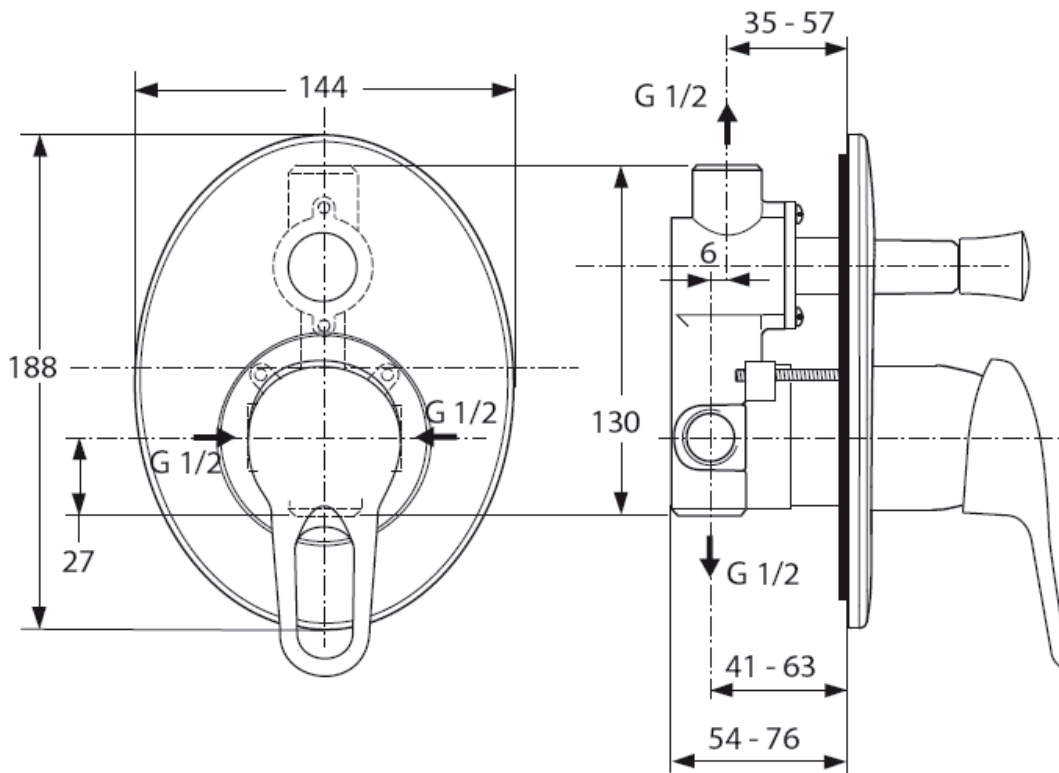

Finishes

AA Chrome

NU Neutral

Bathroom
Fittings