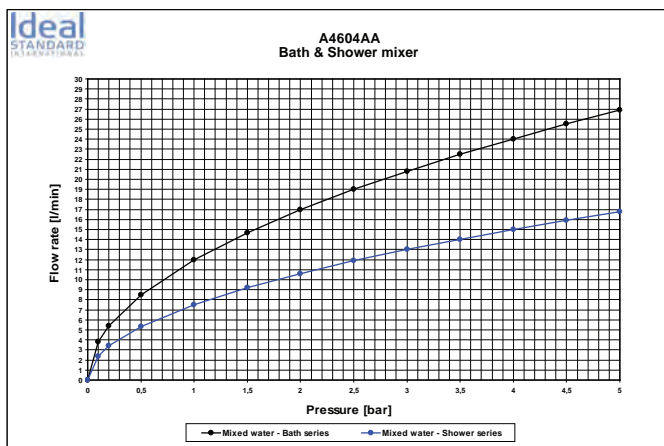

Bathroom
Fittings