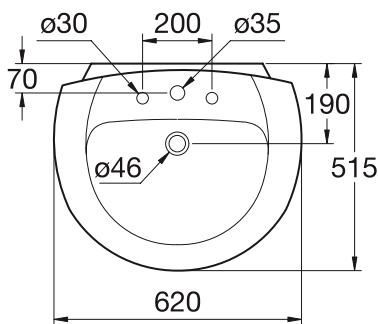

Finishes

01 White