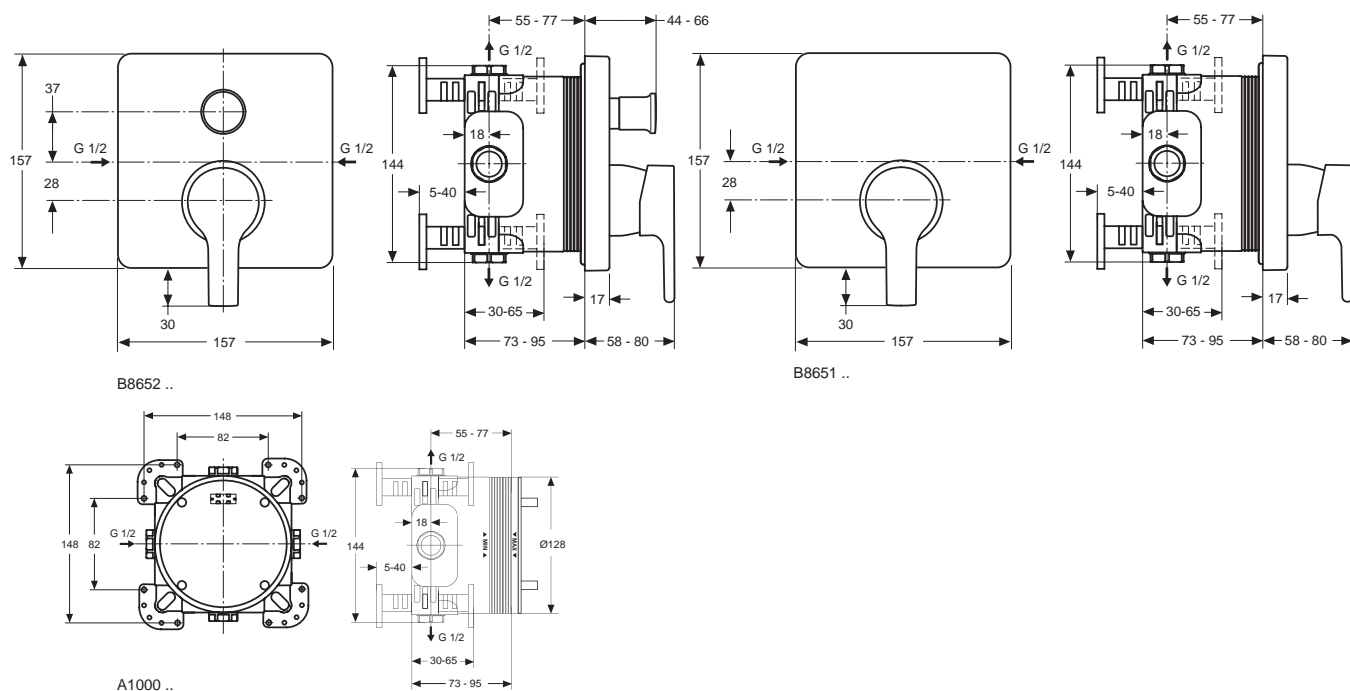

Finishes

- AA Chrome
- NU Neutral

Bathroom Fittings