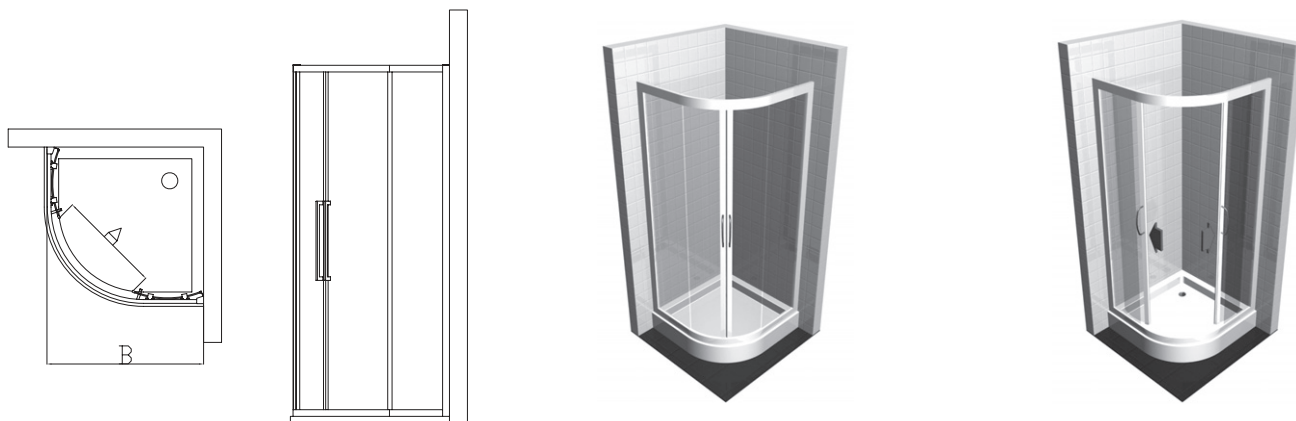

Finishes

EO Chrome

Shower Enclosures / Bath Screens

DIMENSIONS	B ADJUSTMENTS (cm)	A SLIDING DOOR OPENING (cm)
KUBO / R80	77 : 79,5	42,5
KUBO / R90	87 : 89,5	57,0
KUBO / R100	97 : 99,5	57,0