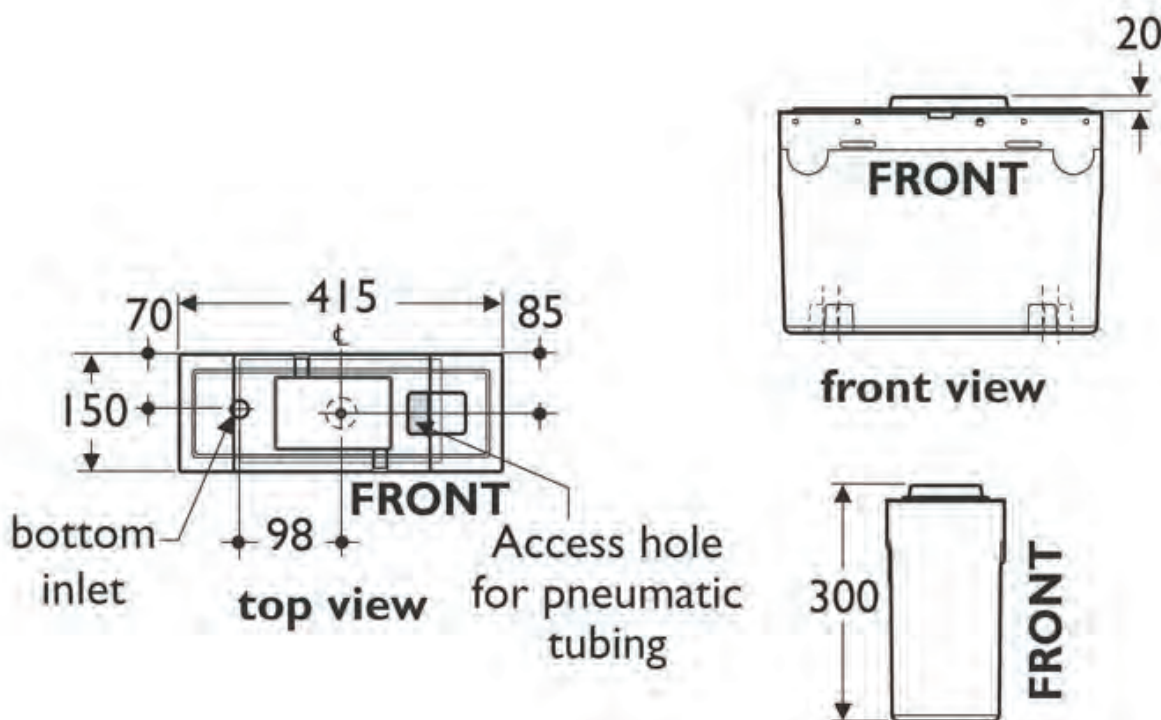

Finishes

AA Chrome