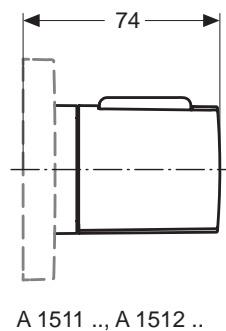

Bathroom
Fittings