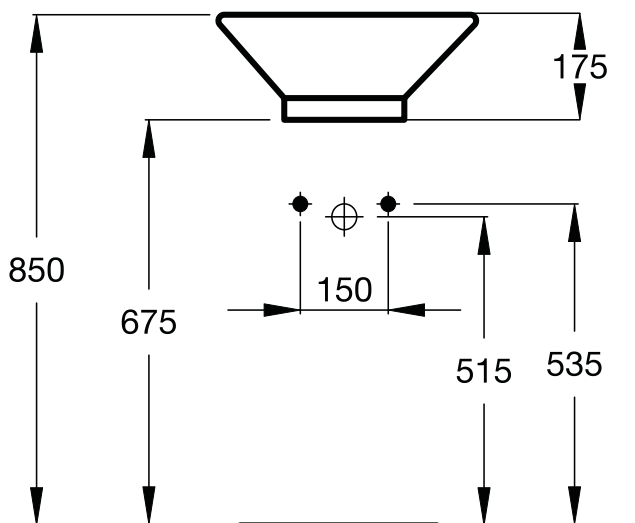

Finishes

01 White