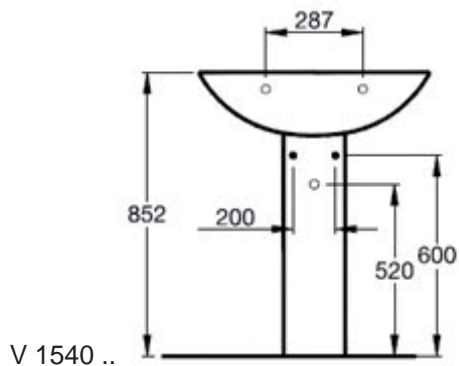

Finishes

01 White