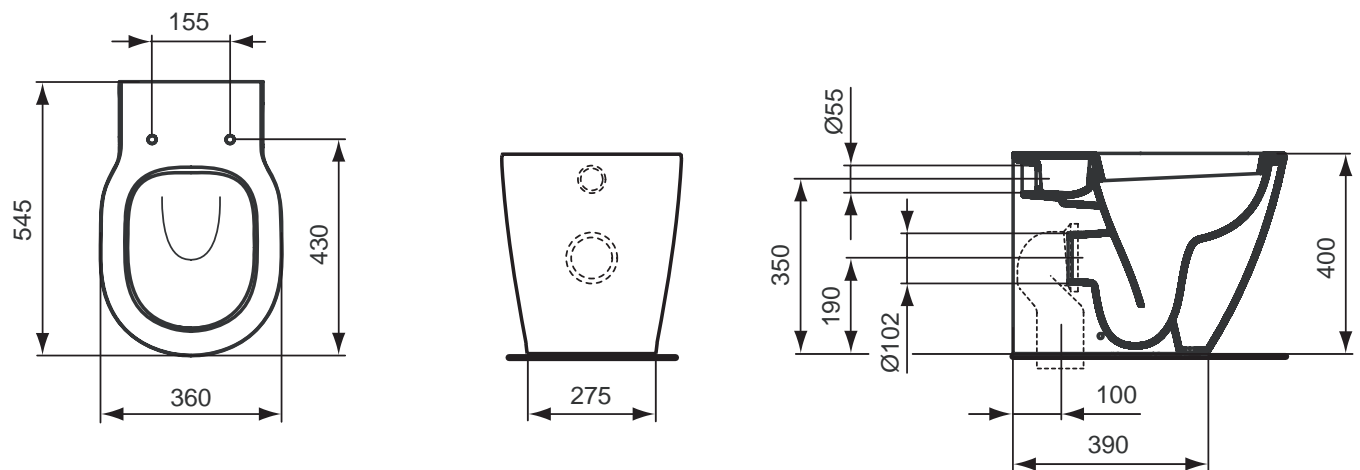

Finishes

01 White

Wall hung Bowl

Designer: Robin Levien

Description

Connect wall hung bowl. It can be combined with either the Deco, or the ECO W30 build-in cisterns .
Water saving with flushing water capacity at 6/3 or 4.5/3 lt.