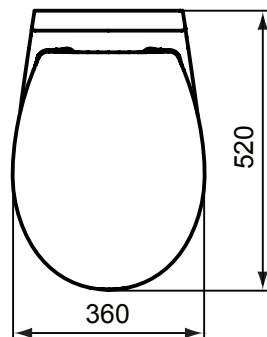

Finishes

- 01 White
- 99 Neutral