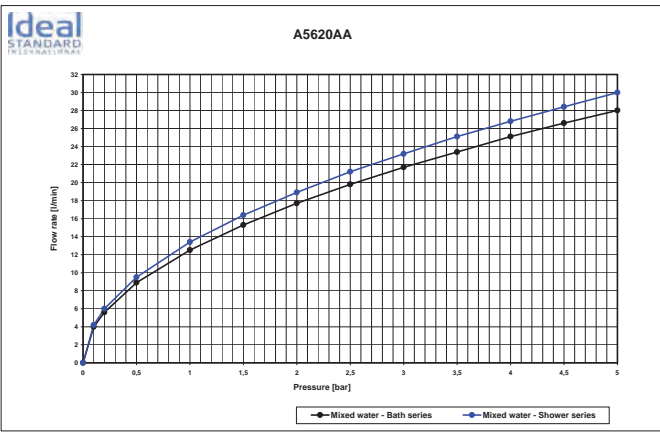

Bathroom
Fittings