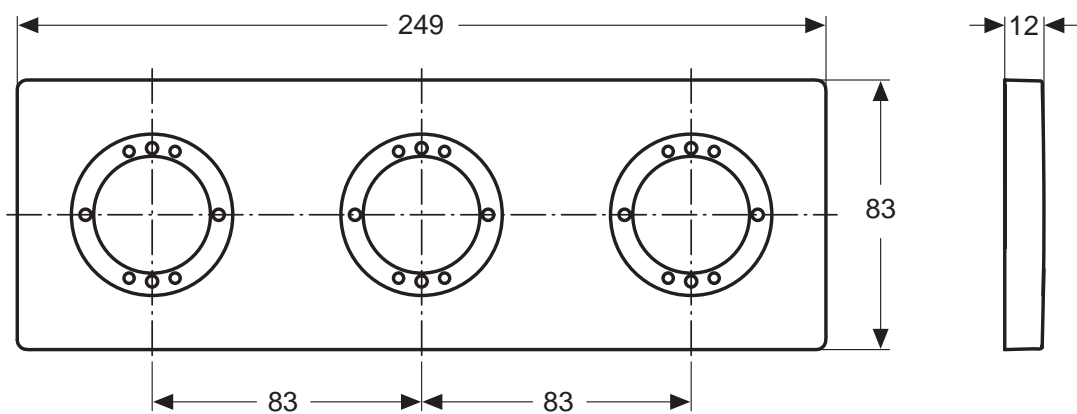

A 1506 ..

Bathroom
Fittings