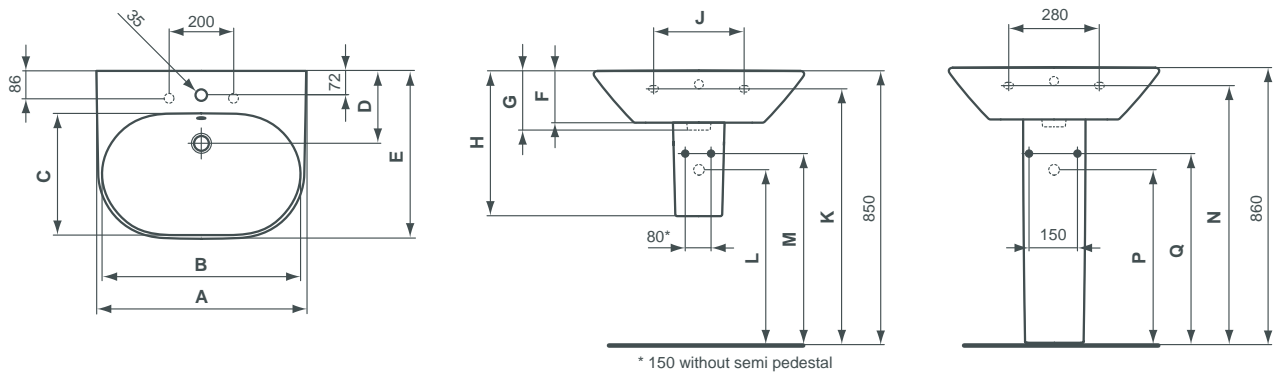

Finishes

01 White

											Ceramics		Furniture					tap holes
	A	B	C	D	E	F	G	H	J	K	L	M	L	M	N	P	Q	
K 0689 ..	650	615	380	220	520	160	185	450	280	795	555	605	555	600	805	565	615	●●●
K 0688 ..	600	565	380	220	520	160	185	450	280	795	555	605	555	600	805	565	615	●●●