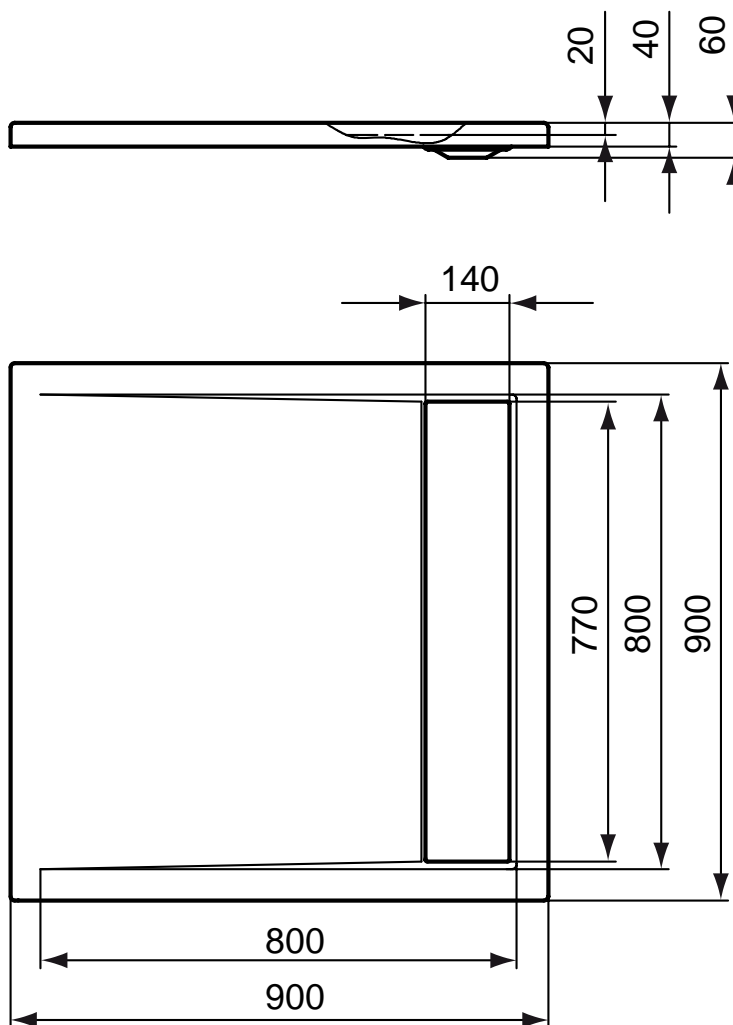

Finishes

01 White

AA Chrome