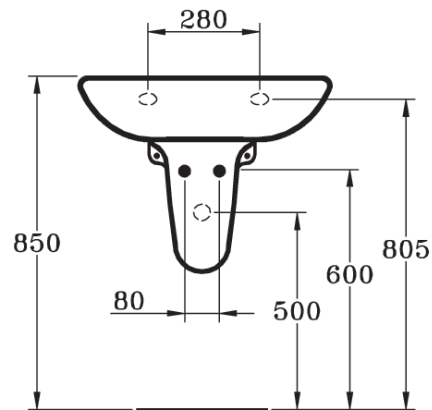

Finishes

01 White