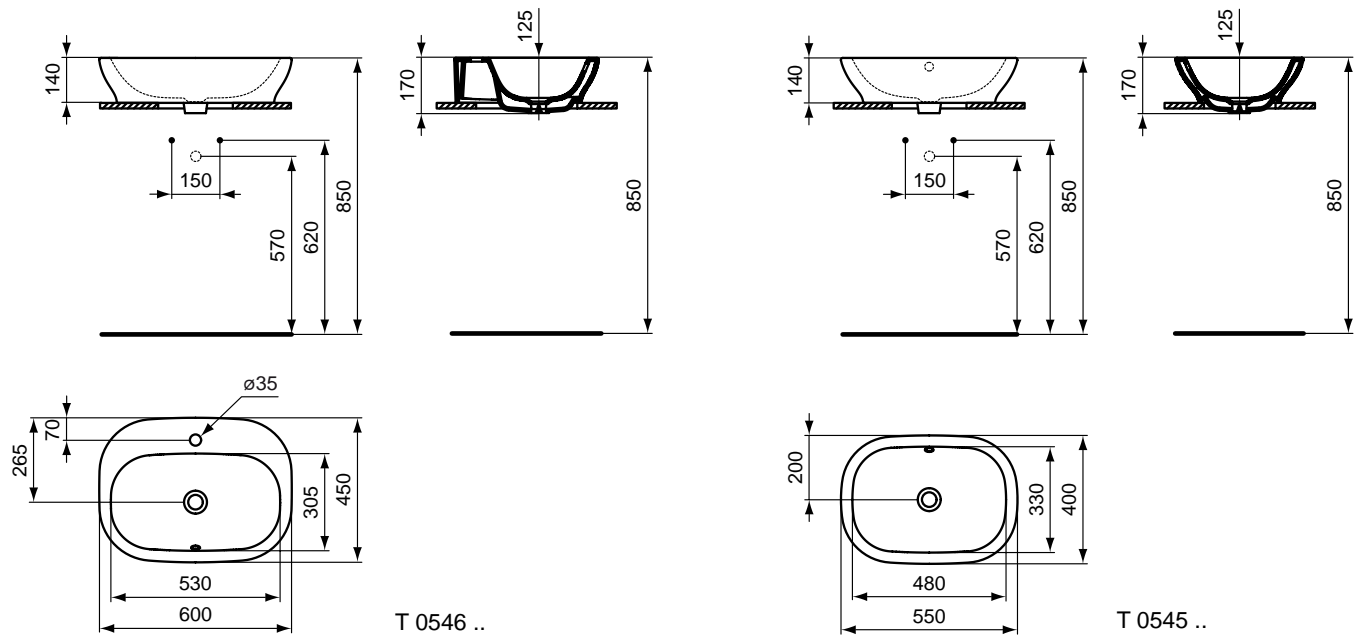

Active/Softmoood vessel 55 x 40 cm oval, no tap hole, including fixation screws.

Product

Article-No.

Vessel 60 x 45 cm oval, with 1 tap hole.	T054601
Vessel 55 x 40 cm oval, no tap hole.	T054501

Finishes

01 White