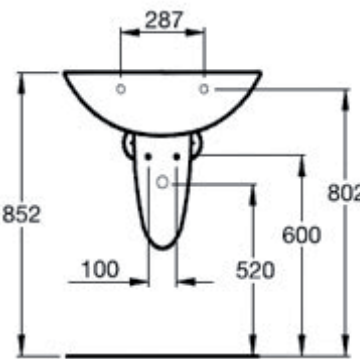

Finishes

01 White