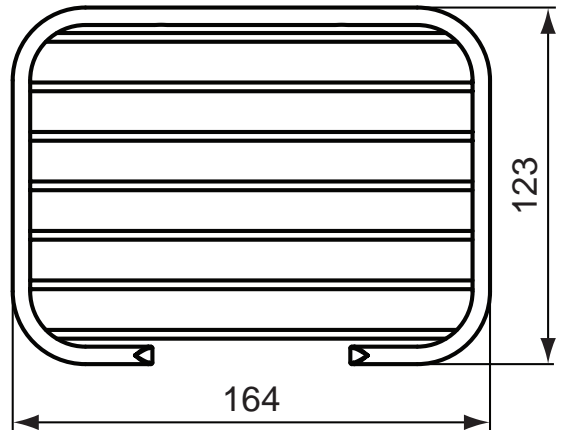

Finishes

AA Chrome