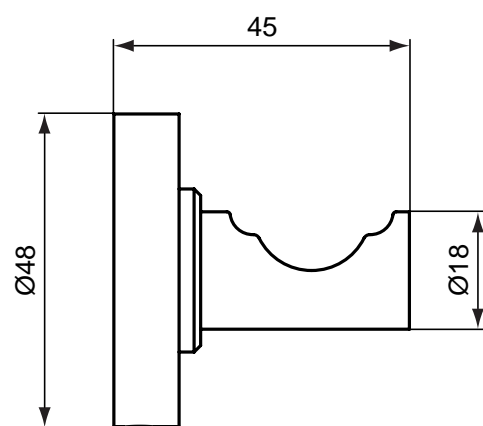

Finishes

AA Chrome