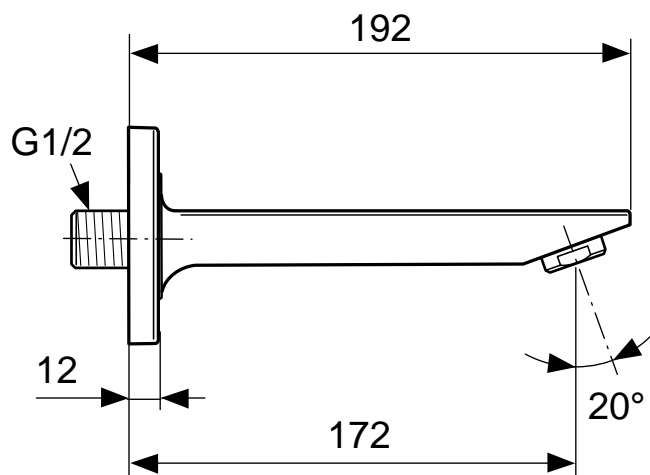

Finishes

AA Chrome

Bathroom
Fittings