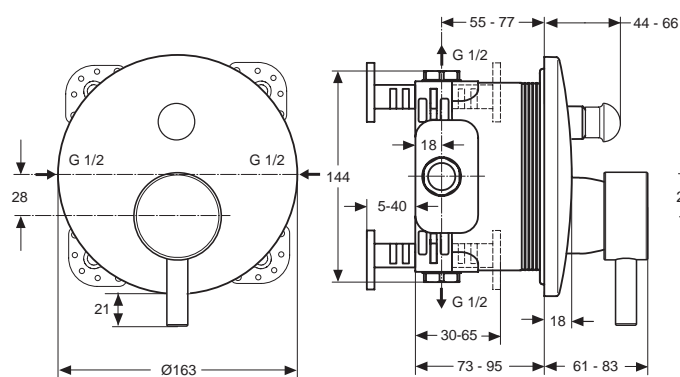

A 9025 ..

A 9026 ..

A1000 ..

Designer: Artefakt

Description

Mara bath & shower built-in mixer KIT 2, with 40 mm Multiport cartridge, automatic diverter and metal handle, for combination with A2363NU KIT1.

Mara shower built-in mixer KIT 2, with 40 mm Multiport cartridge, metal handle, for combination with A2363NU KIT1.