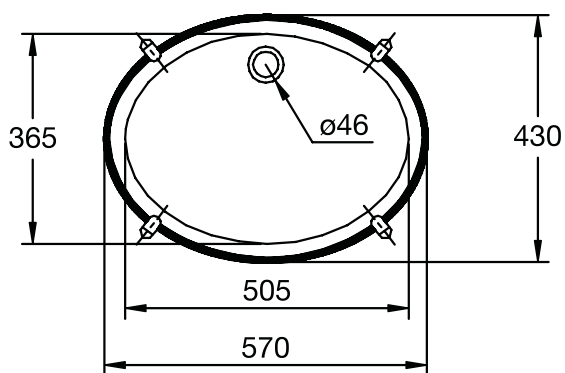

Description

Oval Under counter Lavatory 570 x 430 mm, including fixation clips.

Product

Article-No.

Under counter lavatory 570x430 mm

G410201

Finishes

01 White