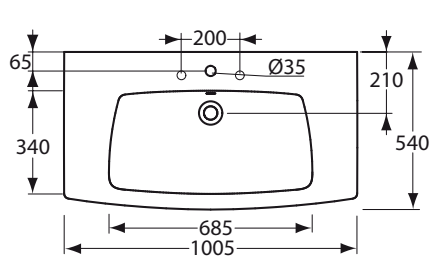

Finishes

01 White