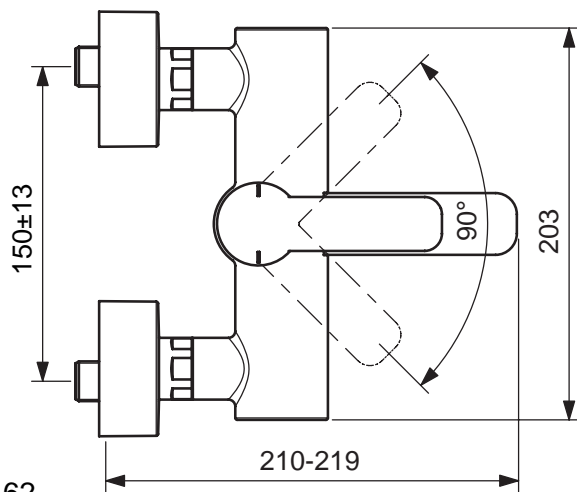

Finishes

AA Chrome

B 0462 ..