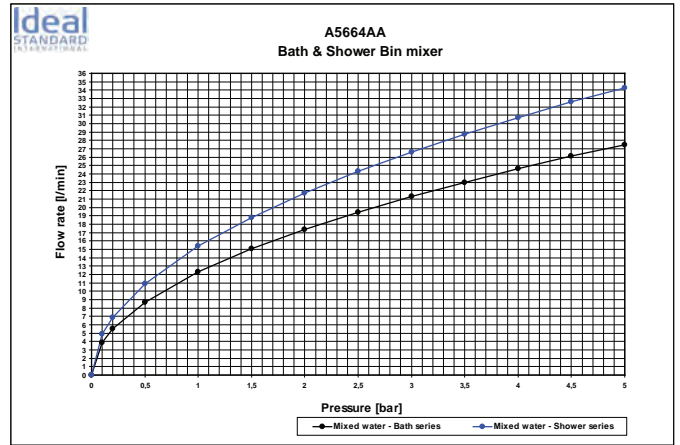

Bathroom
Fittings