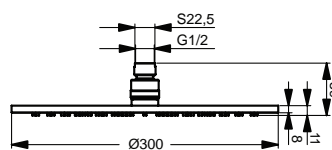

Product

Article-No.

Wall elbow kit	A1521AA
Escutcheon 1 hole	A1504AA
Wall support 370 mm for rain shower	A1524AA
Head shower 300 mm	B9443AA

Necessary equipment

Thermostatic KIT 1	A1499NU
Universal KIT 1	A1501NU
Fixation rail 600 mm	A1503NU

Finishes

NU Neutral

AA Chrome

B 9443 ..