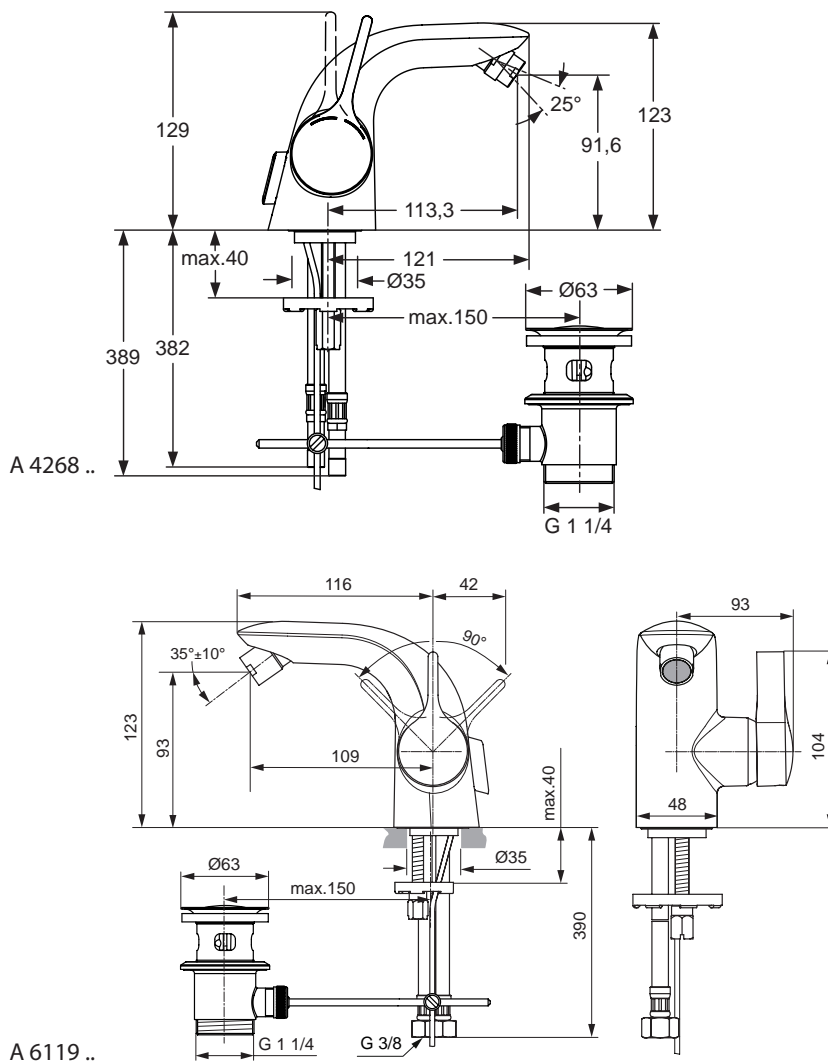

Finishes

AA Chrome

Bathroom
Fittings