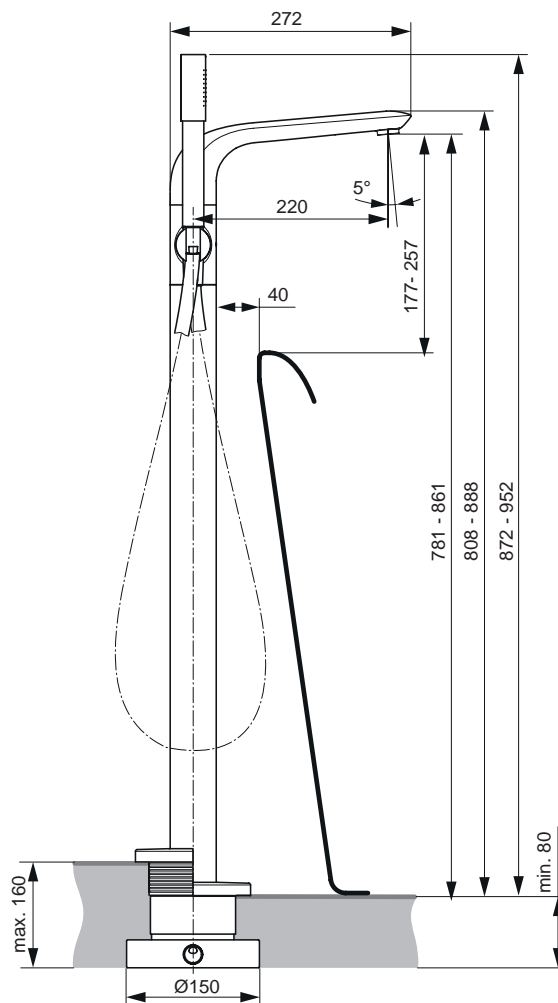

Finishes

AA Chrome

NU Neutral