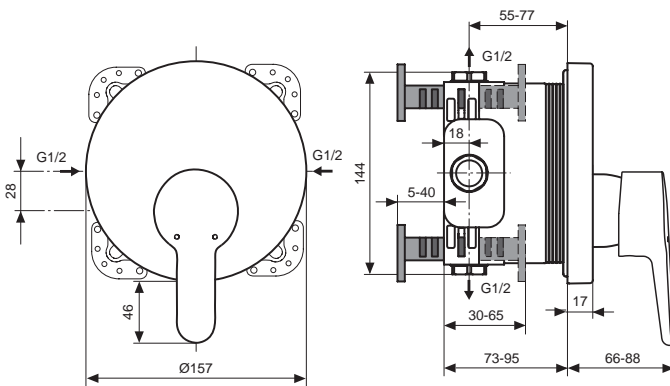

Designer: Artefakt

Description

Connect bath & shower built-in, kit 2, 47 mm Click cartridge, pull-out knob for diverter and hot temperature limiter, chrome

Connect shower built-in, kit 2, 47 mm Click cartridge and hot temperature limiter, chrome

Necessary equipment

Easy Box kit 1, internal built in part for built in fittings, with pipe connections, fixation feet and fixation holes, support for accurate and reliable positioning both horizontally and vertically, grooves to facilitate trimming of the protruding parts of the box and flushing device

Product

Article-No.

Bath & Shower built in mixer	A5802AA
Shower built in mixer	A5801AA

Necessary equipment

Kit 1 Easy-Box	A1000NU

Finishes

- AA Chrome
- NU Neutral

Bathroom Fittings

A 5801 ..