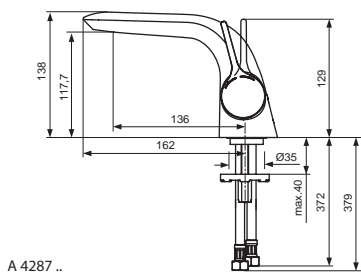

Finishes

AA Chrome

Bathroom Fittings