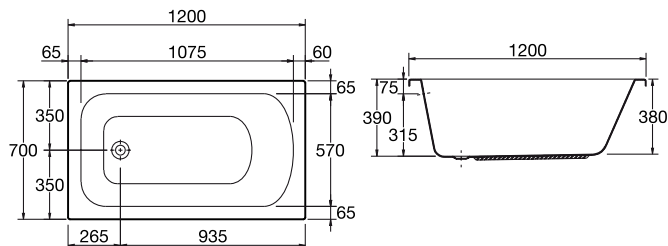

Description

SEMIRAMIS Bathing tub Rectangular with integrated seat. Dimensions: 130x70cm, 120x70cm and 100x70cm. Acrylic white. Available legset, supplied separately.

Alternative product

SEMIRAMIS Bathing tub Rectangular without integrated seat. Same dimensions and characteristics.

Recommended equipment

Legset (G706667) for Semiramis bathtubs. Panels not available.

Non-Whirlpool
Tubs

Product

Article-No.

Bathtub 130x70cm with seat, acrylic white	G801501
Bathtub 120x70cm with seat, acrylic white	G709101
Bathtub 100x70cm with seat, acrylic white	G714601

Alternative product

Bathtub 130x70cm, acrylic white	G779501
Bathtub 120x70cm, acrylic white	G721801
Bathtub 100x70cm, acrylic white	G741601

Recommended equipment

Legset for Semiramis rectangular bathtubs	G706667

Finishes

01 White

G 7218 ..