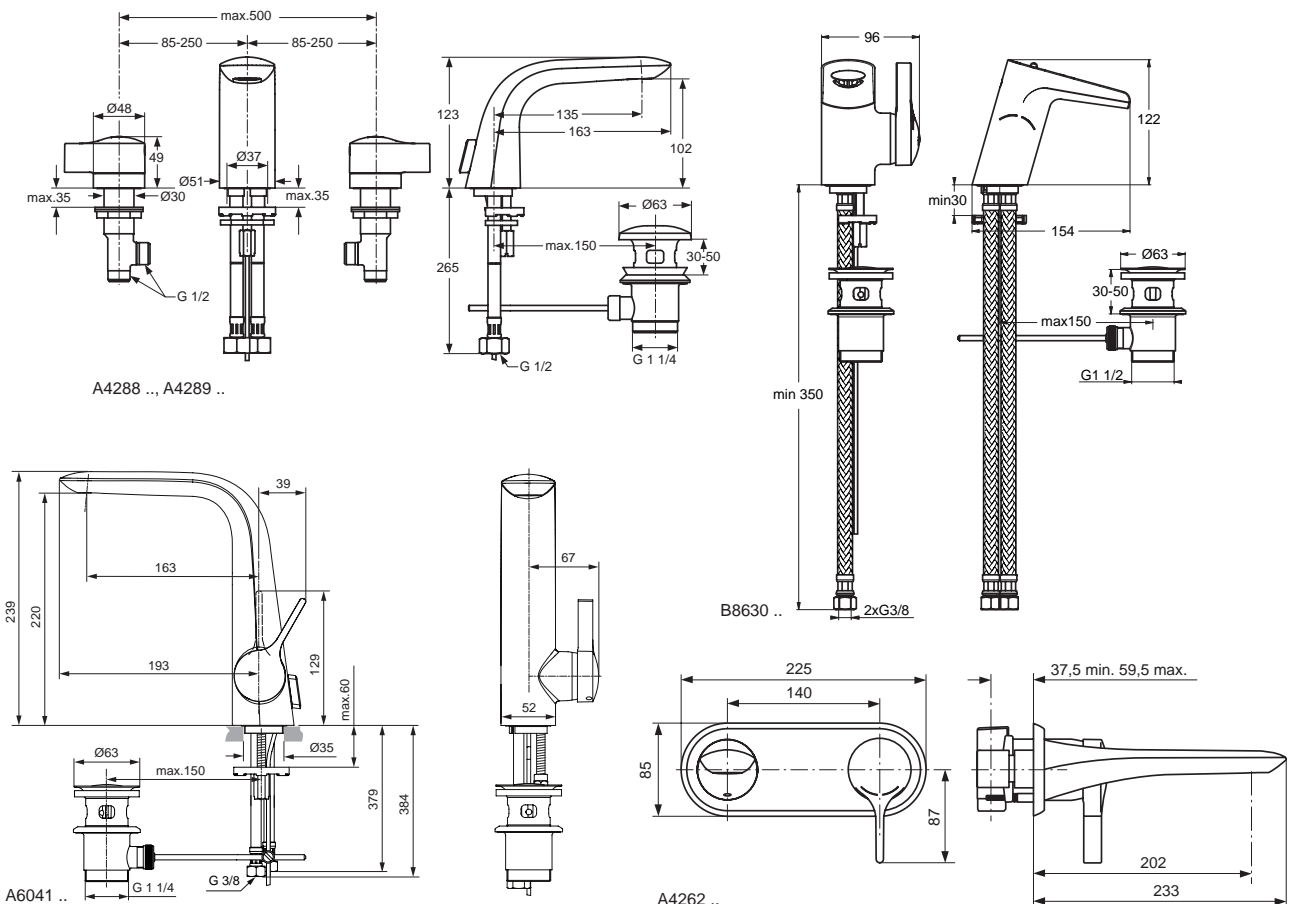

Finishes

AA Chrome