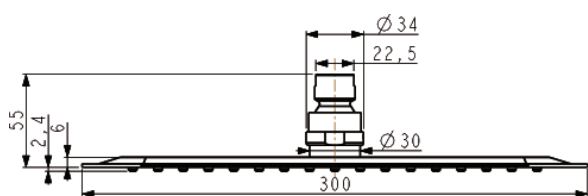

Finishes

AA Chrome