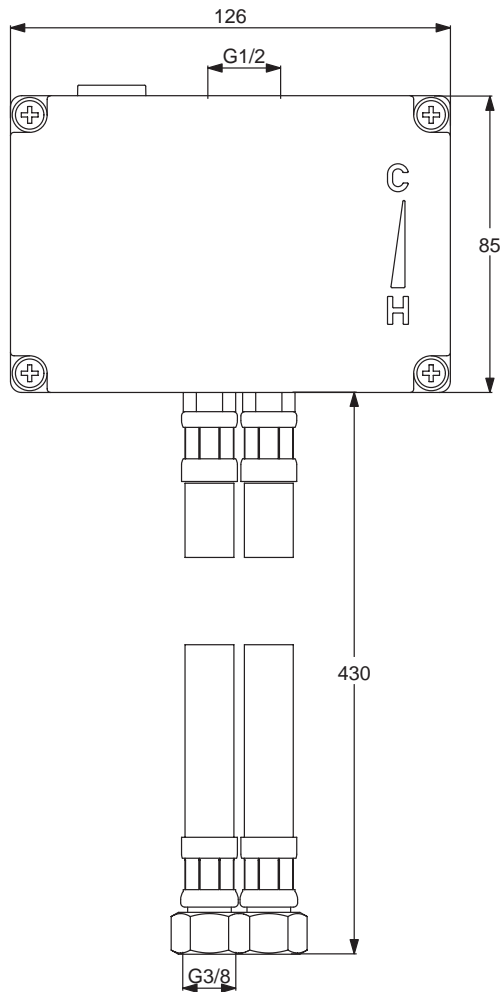

Finishes

NU Neutral

Bathroom
Fittings