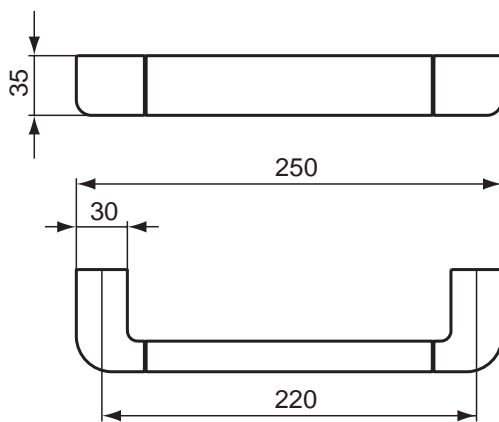

Designer: Artefakt

Description

Softmood double towel rail 50 cm, chrome

Softmood hand towel holder 25 cm, chrome

Softmood single robe hook, chrome

Product

Article-No.

Double towel rail	A9138AA
Hand towel holder	A9137AA
Single robe hook	A9145AA

Finishes

AA Chrome

A 9137 ..