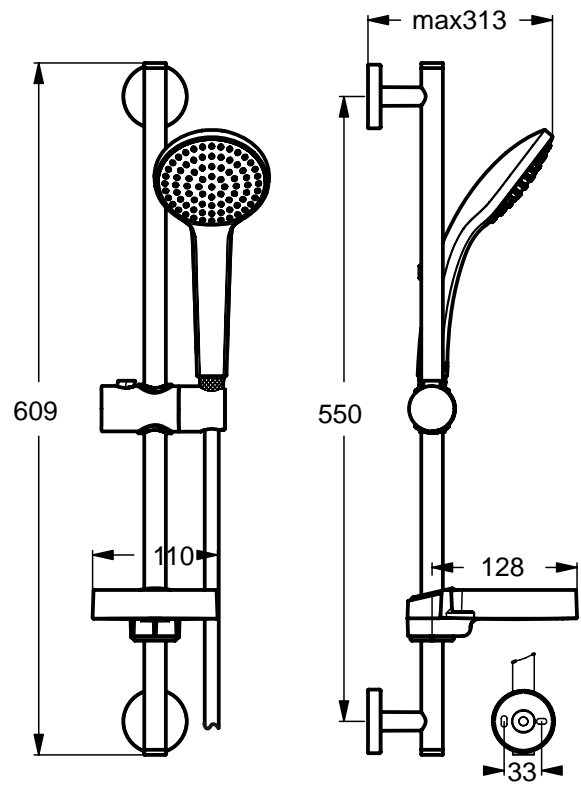

Product

Article-No.

IdealRain Shower kit M1 900 mm	B9414AA
IdealRain Shower kit M1 600 mm	B9412AA

Finishes

AA Chrome

B9414 ..

B9412 ..

Bathroom Fittings