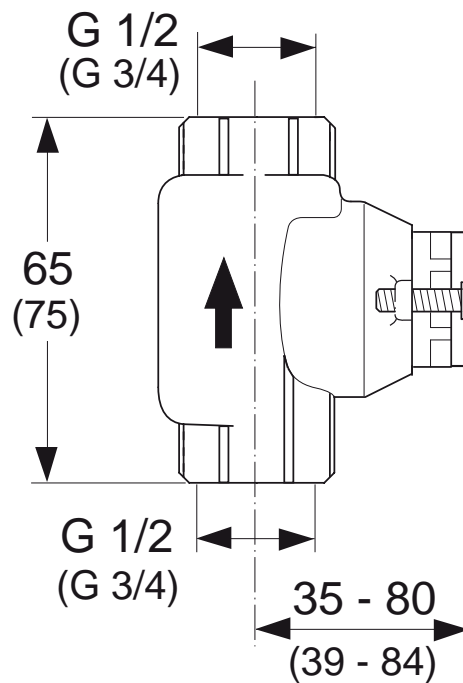

Bathroom Fittings