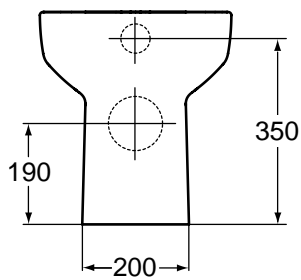

Necessary equipment

Seat & cover soft closing	J493001
Seat & cover	J492901

Recommended equipment

Outlet/Vertical bend 90o	J324867
--------------------------	---------

Finishes

01 White

Description

Playa wall hung bowl. It can be combined with either the Deco, or the ECO W30 build-in cisterns. Water saving with flushing water capacity at 6/3 or 4.5/3 lt.