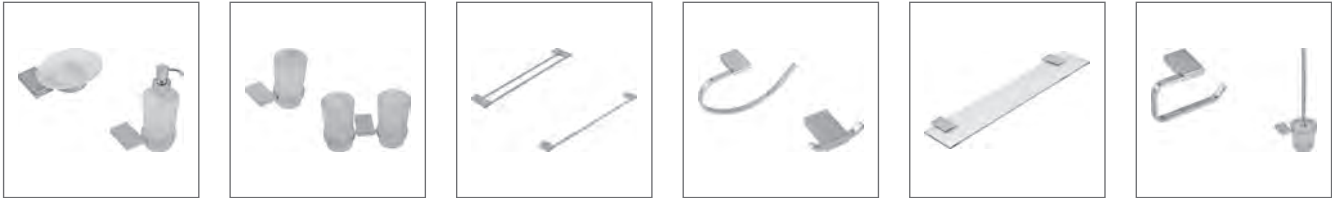

Straight lines, simple but functional design are the characteristics of this new Playa range of accessories. Suitable for every bathroom, this range fascinates those who prefer practical designs and choose simplicity for their essential needs in everyday life.