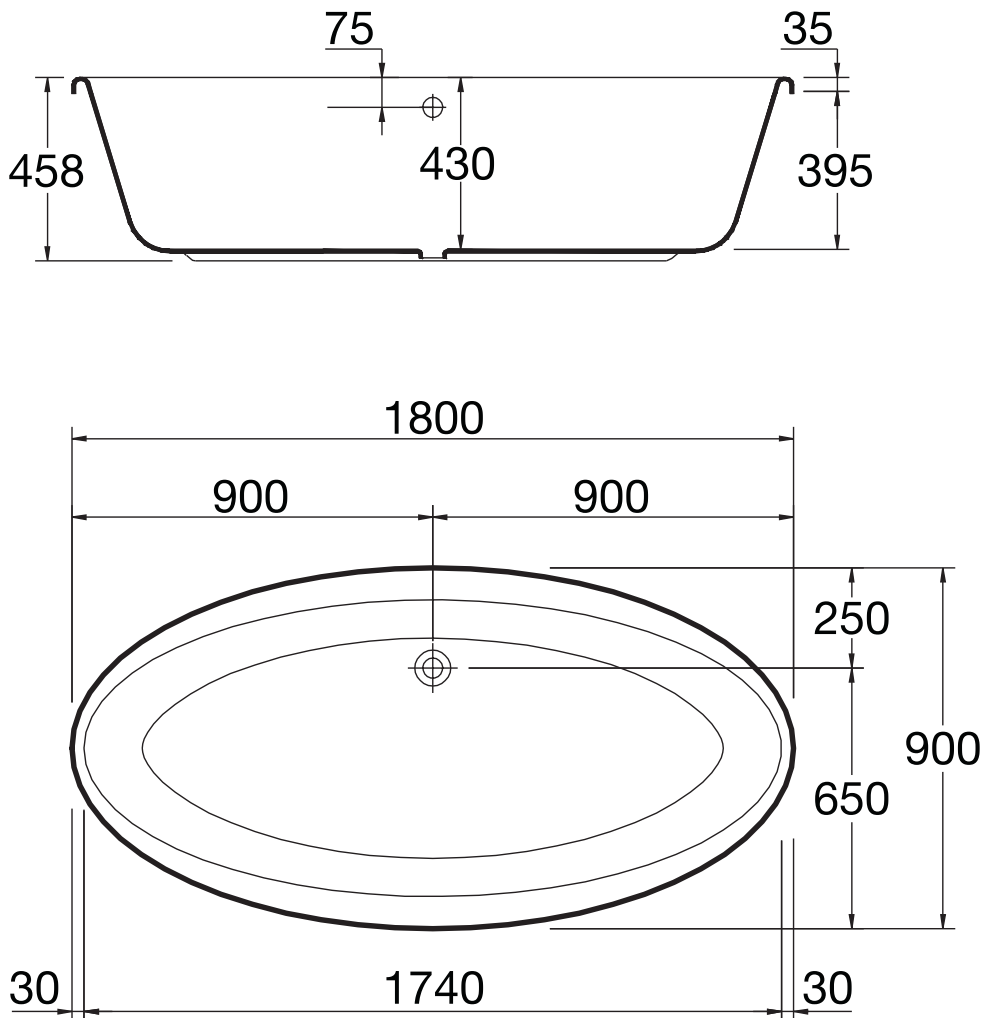

Finishes

- 00 Italian White
- 01 White