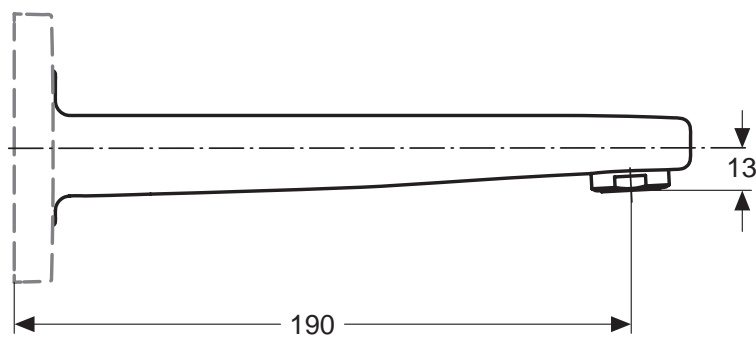

A 1513 ..

Bathroom
Fittings