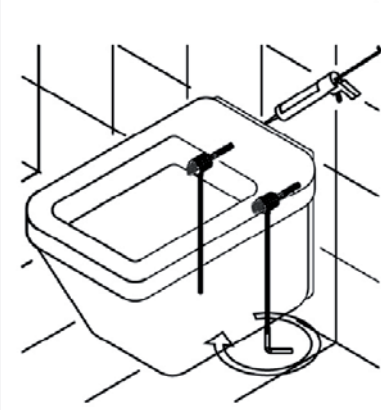

Visible holes are easily dirtied and spoil the total aesthetics of the bathroom ceramics. The hidden fixation system/installation offers an attractive alternative and provides easier cleaning.

The new fully hidden attachment make the difference for the wall hung toilets and bidets as the side surfaces are completely hole-free. (Dea/Connect wall hung bowls)