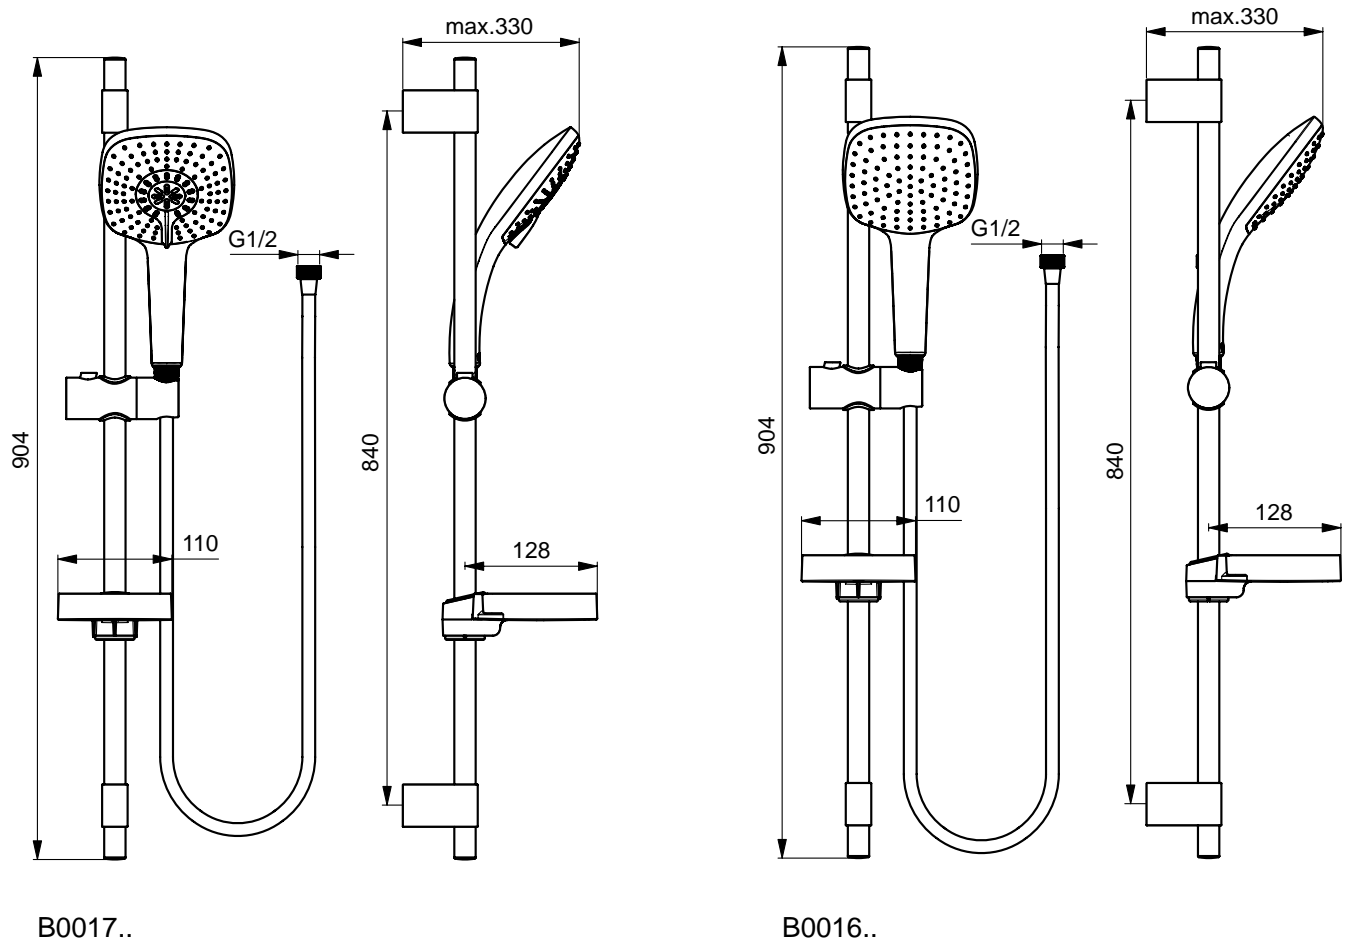

Product

Article-No.

IdealRain Cube shower kit XL3	B0017AA
IdealRain Cube shower kit XL1	B0016AA

Finishes

AA Chrome

Bathroom Fittings

Designer: Artefakt

Description