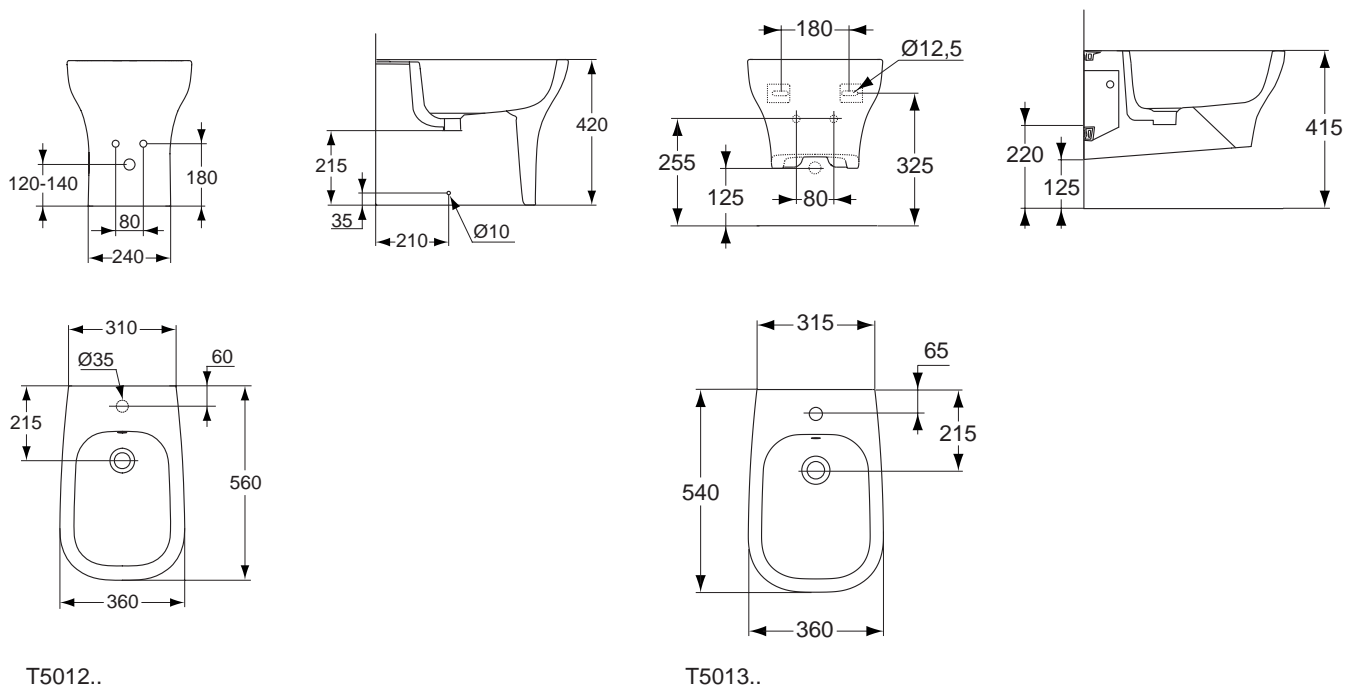

Product

Article-No.

Floor standing back-to-wall bidet

T501201

Wall hung bidet

T501301

Finishes

01 White