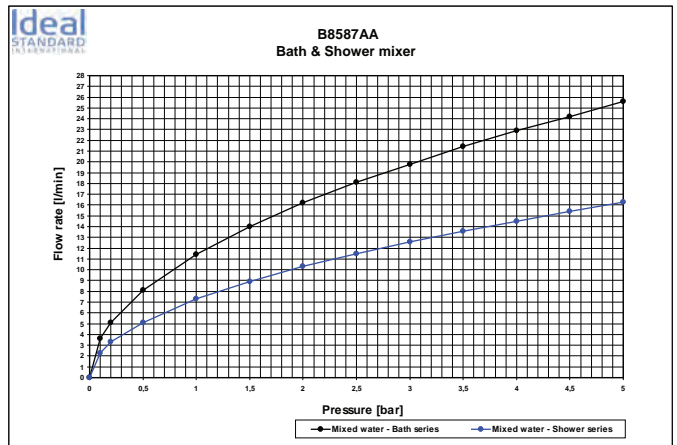

Bathroom
Fittings