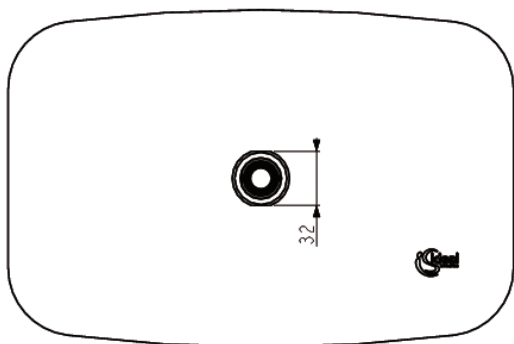

Finishes

AA Chrome