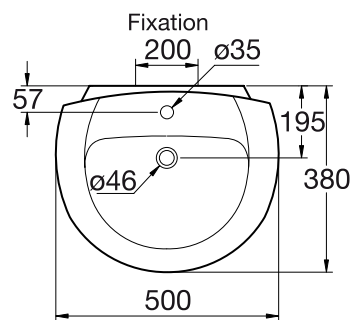

Finishes

01 White