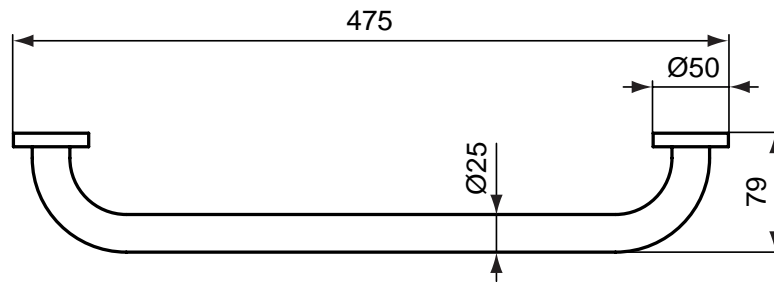

A 9116 ..

Finishes

AA Chrome

A 9126 ..