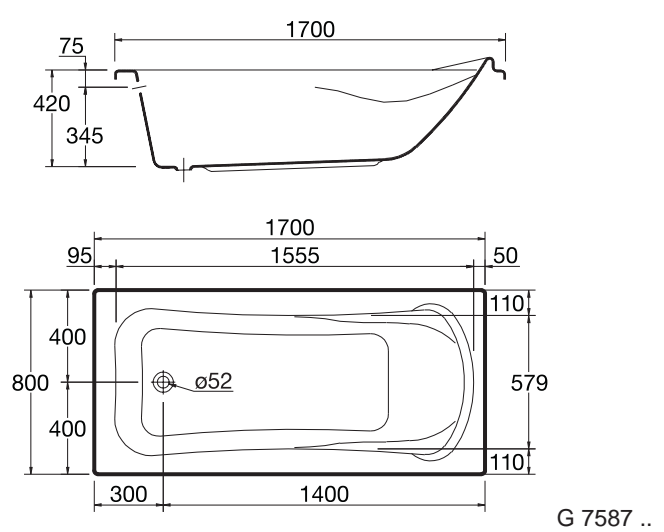

Description

KIMERA Bathing tub Rectangular in two dimensions: the 170x80cm and the 180x90cm in DUO Shape for the use of two adults, acrylic white. Legset and panels supplied separately.

Alternative product

KIMERA Bathing tub Rectangular 170x80cm, with antislip, acrylic white.

KIMERA Bathing tub Rectangular 170x80cm with chrome handgrips, acrylic white.

KIMERA Bathing tub Rectangular 180x90cm with chrome handgrips, acrylic white.

Recommended equipment

Legset for Kimera 170x80cm (C895000) and 180x90cm (C895100)

Panels for Kimera 170x80cm: Frontal (G752801), Lateral (G755001)

Panels for Kimera 180x90cm: Frontal (G732201), Lateral (G771001)

Product

Article-No.

Rectangular DUO Bathtub 180x90cm, acrylic white	G741901
Rectangular Bathtub 170x80cm, acrylic white	G758701

Alternative product

Rectangular Bathtub 170x80cm, with antislip, acrylic white	G712301
Rectangular Bathtub 170x80cm, with chrome handgrips, acrylic white	G758601
Rectangular Bathtub 180x90cm, with chrome handgrips, acrylic white	G759401

Recommended equipment

Frontal panel 180 cm, acrylic white	G732201
Lateral panel 90 cm, acrylic white	G771001
Frontal panel 170 cm, acrylic white	G752801
Lateral panel 80 cm, acrylic white	G755001
Legset for Kimera 180x90cm	C895100
Legset for Kimera 170x80cm	C895000

Finishes

- 00 Italian White
- 01 White