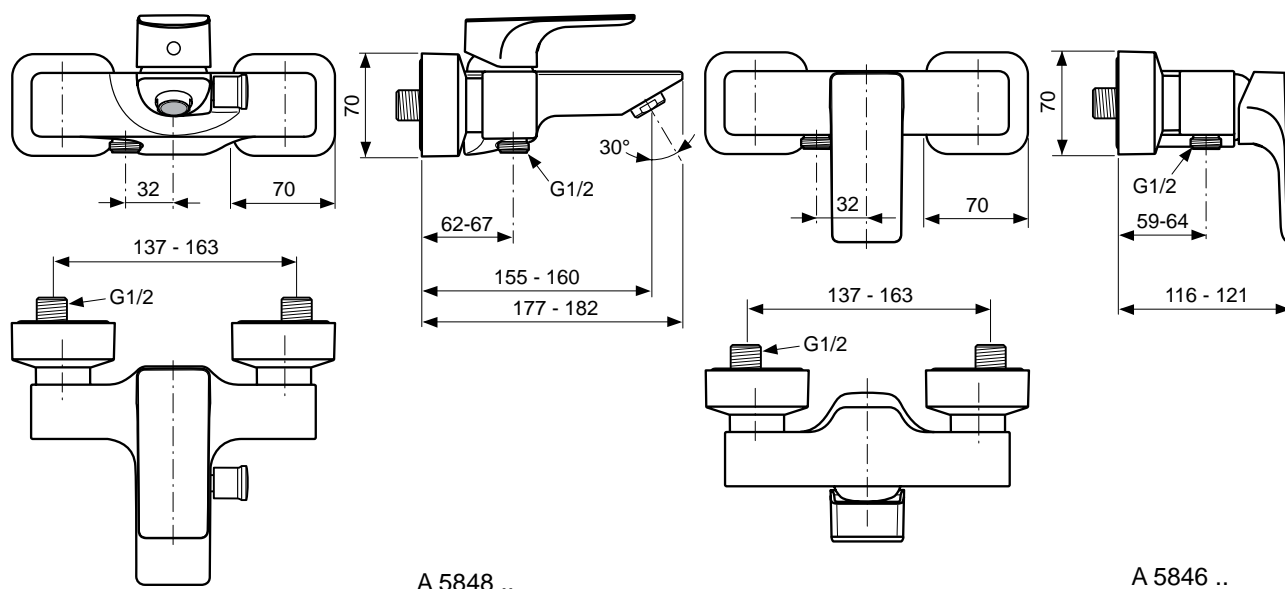

Finishes

AA Chrome

NU Neutral

A 5848 ..

A 5846 ..

Designer: Artefakt

Description

Strada bath & shower built-in, kit 2, with 47 mm Click cartridge, automatic diverter and hot water limiter, chrome