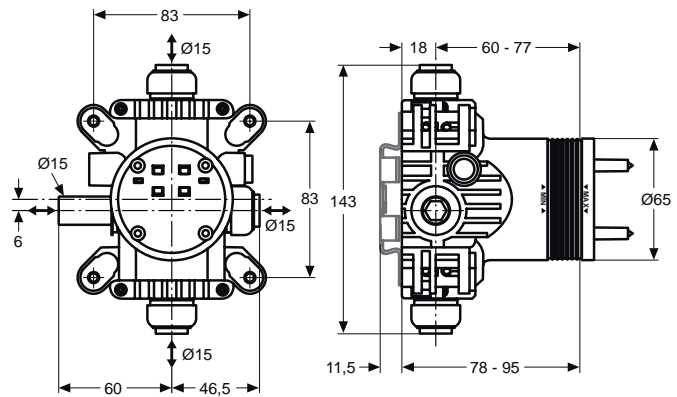

Finishes

NU Neutral

A1501 ..