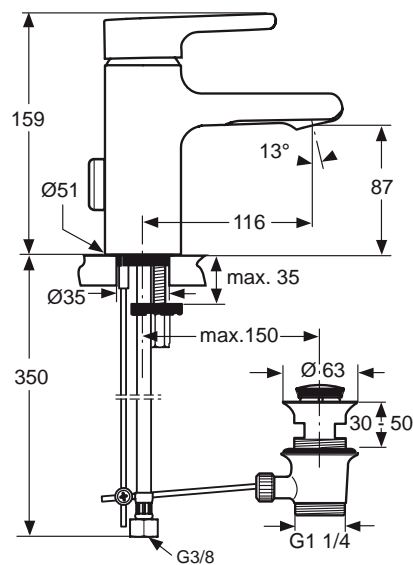

Finishes

AA Chrome

A 4594 ..