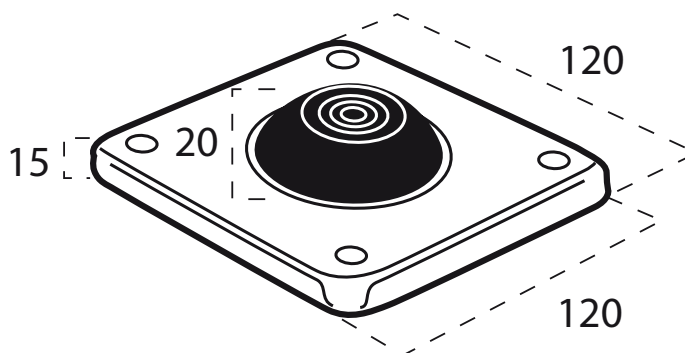

Finishes

- AA Chrome
- AD Satin
- 01 White
- NU Neutral

C 6624 ..

C 6623 ..

Low Level Cisterns with
lever
please refer to page 240

Please refer to page 742
for spare parts list

Ideal Standard, trying to strengthen its presence in the market of the Built-in Tanks, is introducing the all new ECO W30 Series ! The ECO W30 Series, has a complete range of built-in cisterns, for use with single & wall hung bowls. Some of the advantages of the W30 Series, are: flexibility & very easy access to the internal components of the cistern for easy maintenance & a very competitive price which will excite you !