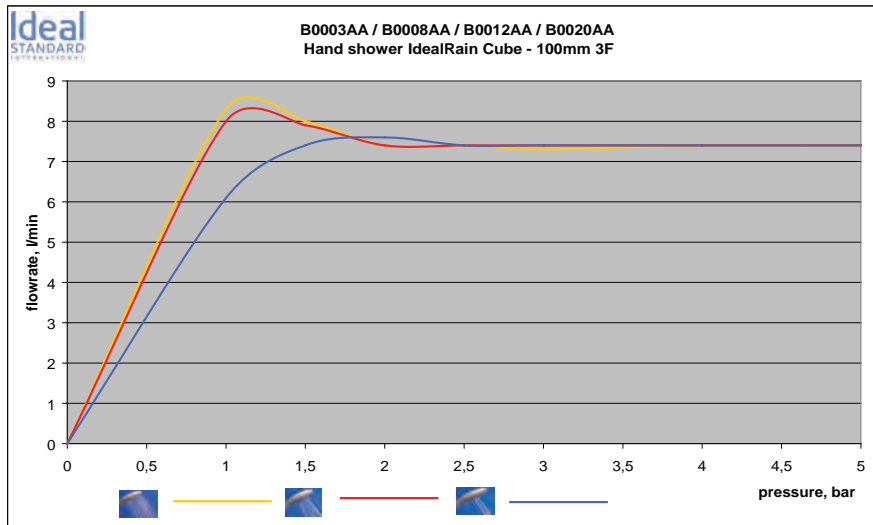

Bathroom
Fittings

Bathroom
Fittings

Showers
please refer to page 572

Please refer to page 746
for spare parts list

Elegant, handy, easy to use, IdealSpray has 4 different shapes of trigger spray shower sets to choose from, so as to reflect your personal taste. The right combination of functionality and design allows your to cover your everyday bathroom needs, while at the same time creating a perfect aesthetic and harmony with all your sanitary ware. The models are being thoroughly tested in order to ensure high quality performance and long lasting usage. Our flow regulators cut water consumption, giving you the peace of mind that you are saving water, energy and money, without compromising functionality.