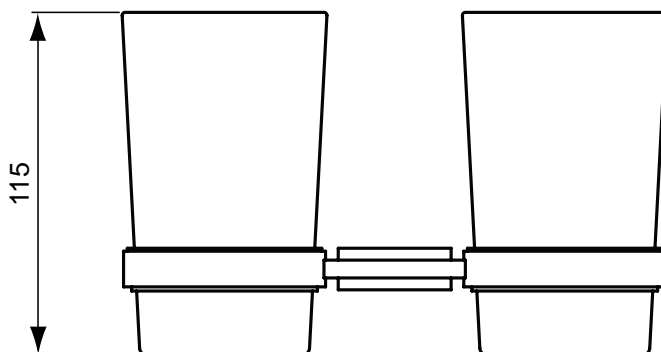

Finishes

AA Chrome

B 9262 ..