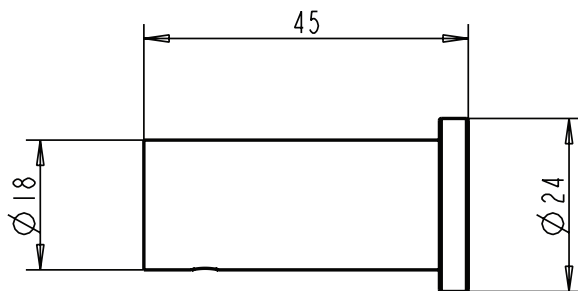

Description

Connect towel ring, chrome.

Connect single robe hook, chrome.

Furniture & Accessories

Product

Article-No.

Towel ring	N1384AA
Robe hook, single	N1380AA

Finishes

AA Chrome