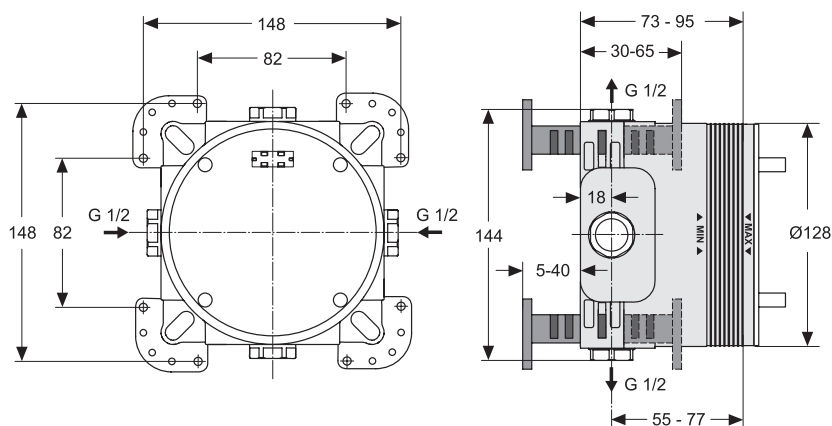

Variable installation depth Between 73 and 95 mm

The assembly kit is adapted to various depths without difficulty. An additional margin of depth adaptation is feasible with the adjustable mounting feet (5-40 mm). For deeper or shallower installations special distance frames and extension sets are available.