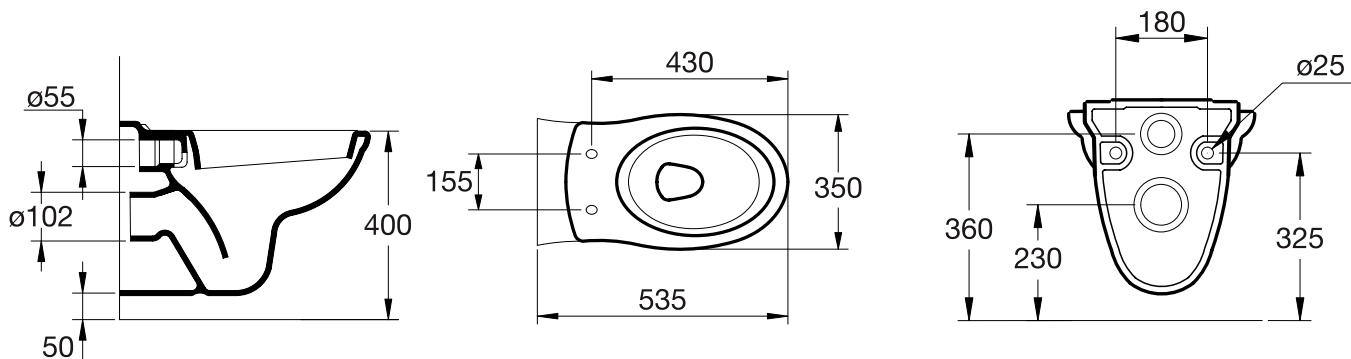

Finishes

01 White

AC White