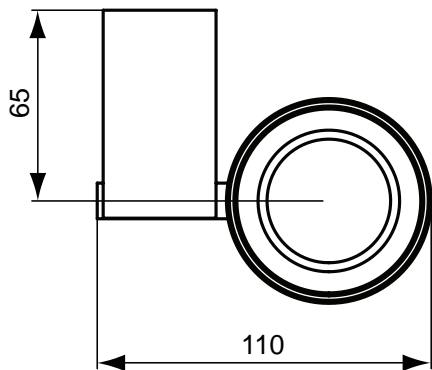

Finishes

AA Chrome

B 9262 ..