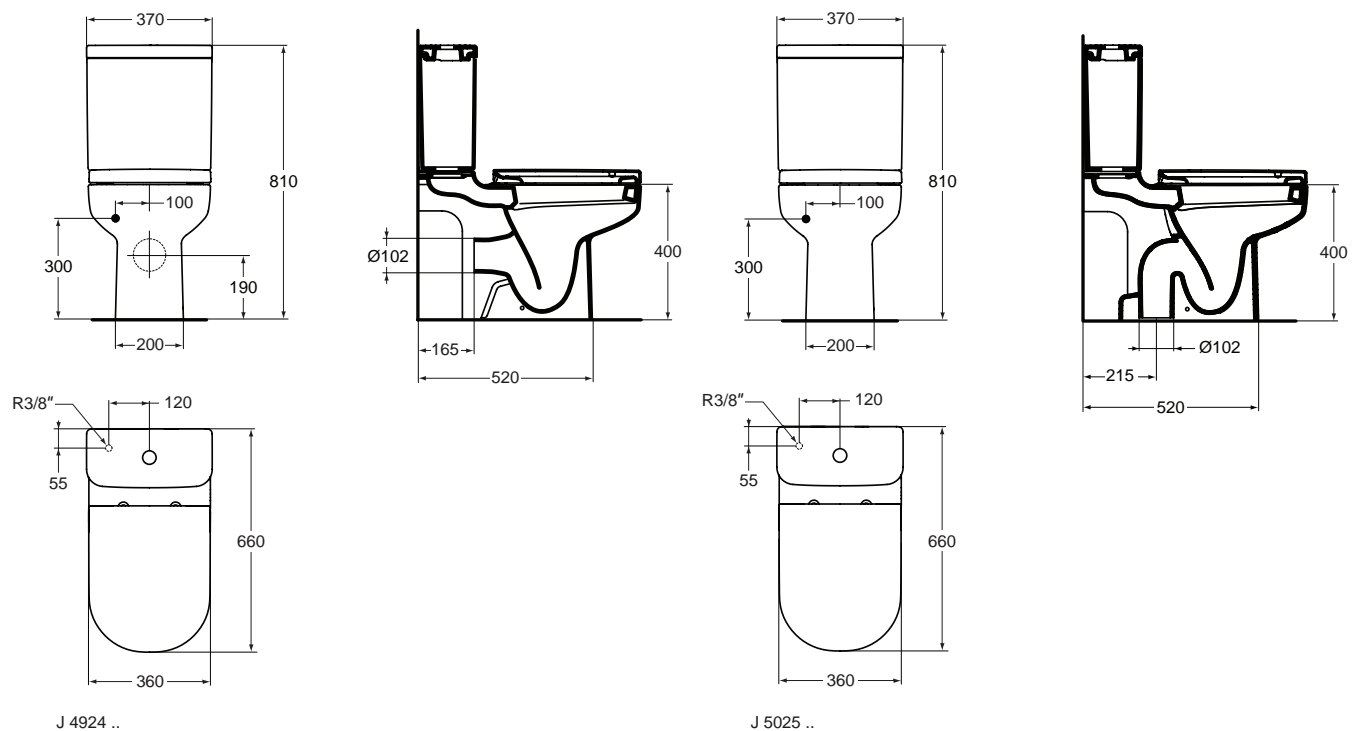

Recommended equipment

Playa seat & cover soft closing (spare part).

Playa seat & cover (spare part).

Product	Article-No.
WC Pack P-Trap with soft close S&C	J492401
WC Pack S-Trap with soft close S&C	J502501

Alternative product	Article-No.
WC Pack P-Trap with S&C	J492301
WC Pack S-Trap with S&C	J502301

Recommended equipment	Article-No.
Seat & cover soft closing (spare part)	J493001
Seat & cover (spare part)	J492901

Finishes
01 White