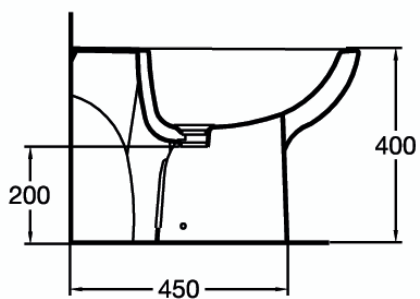

Finishes

01 White