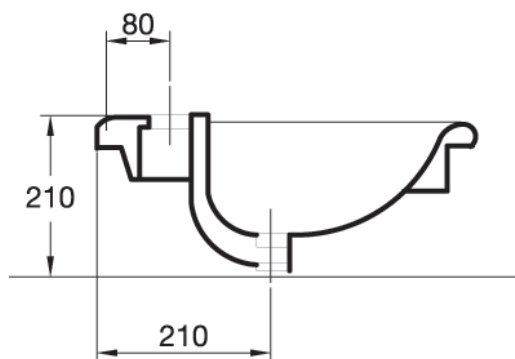

Finishes

01 White