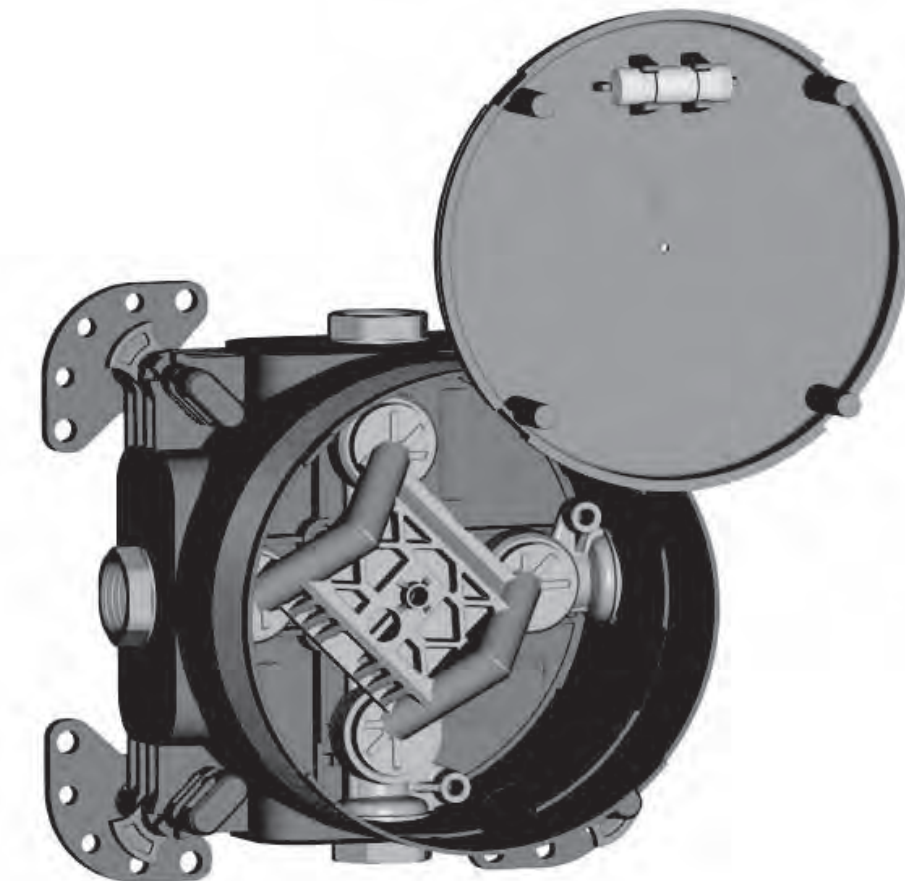

EASY-Box

By professionals for professionals

The New EASY-Box

Ideal Standard is the leader in built-in fittings with advanced technology for all types of installations

Ideal Standard has perfected the technology related to built-in systems in cooperation with a hand-picked team of special technicians*. The new "multi formed" internal part for the assembly EASY-box, meets all the needs of a wall-mounted installation. Thanks to FAST-FIX system, the installation is very simple and flexible. The DICHT-FIX sealing system provides triple safety from leakages, internally and externally, and, therefore, maximum sealing of the walls. It is not necessary to choose from the beginning between a mixer and a thermostat.

Furthermore, protection is provided against water returning to the pipes** . It also meets DIN 4109 (sound insulation in buildings) noise control category I standards.

FUNCTIONALITY

The following specifications and regulations are met:

- DIN 4109 sound insulation in buildings, noise control category I
- DIN 1988 proper washout
- Wall sealing against water
- DIN EN 1717 drinking water protection

Note:

* Ideal Standard wishes to express its deepest thanks to all the experts and technicians of plumbing installations who have contributed to the creation of this system.