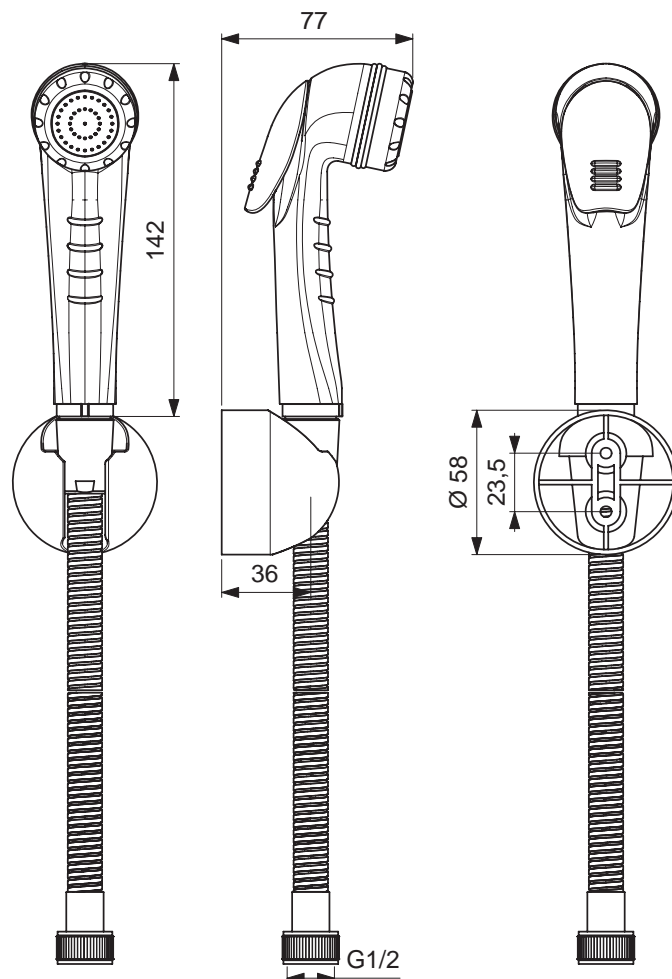

Description

IdealSpray trigger spray shower set consisting of ABS (plastic) trigger spray, with maximum 6 lt/min flow regulator (integrated regulator), trigger control handle with locking position, ABS fixed wall bracket and 1250 mm double clenched hose, chrome

IdealSpray trigger spray shower set consisting of ABS (plastic) trigger spray, with maximum 6 lt/min flow regulator (integrated regulator), trigger control handle with locking position, ABS fixed wall bracket and 1250 mm double clenched hose, white

Recommended equipment

Cross handle angle valve G1/2", chrome

Angle valve G1/2" x G1/2", chrome

Product

Article-No.

IdealSpray ABS trigger spray set, chrome	B0596AA
IdealSpray ABS trigger spray set, white	B0596AC

Recommended equipment

Angle valve G1/2", cross handle	A5179AA
Angle valve G1/2" x G1/2"	Z8148AA

Finishes

- AA Chrome
- AC White

Bathroom Fittings