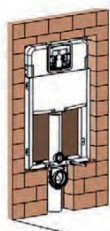

Laid on masonry