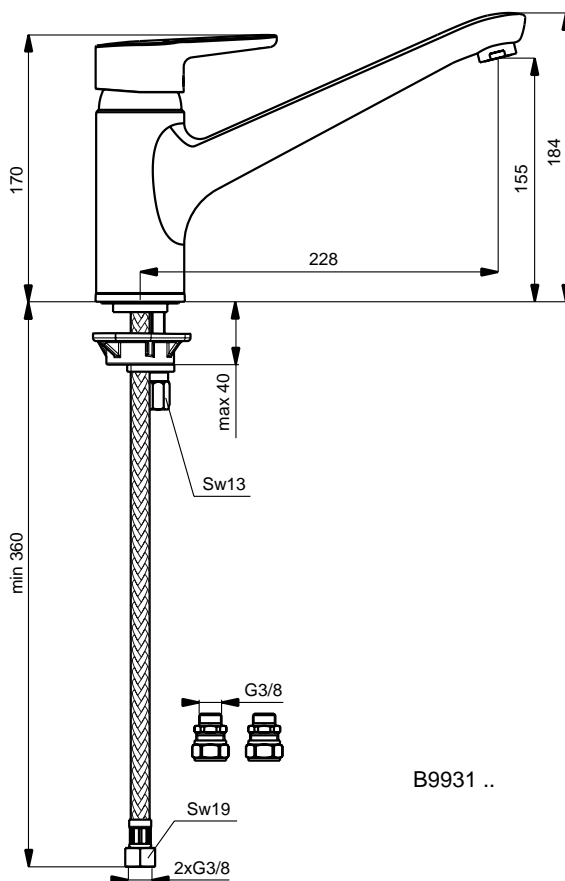

B9931 ..

Kitchen Fittings