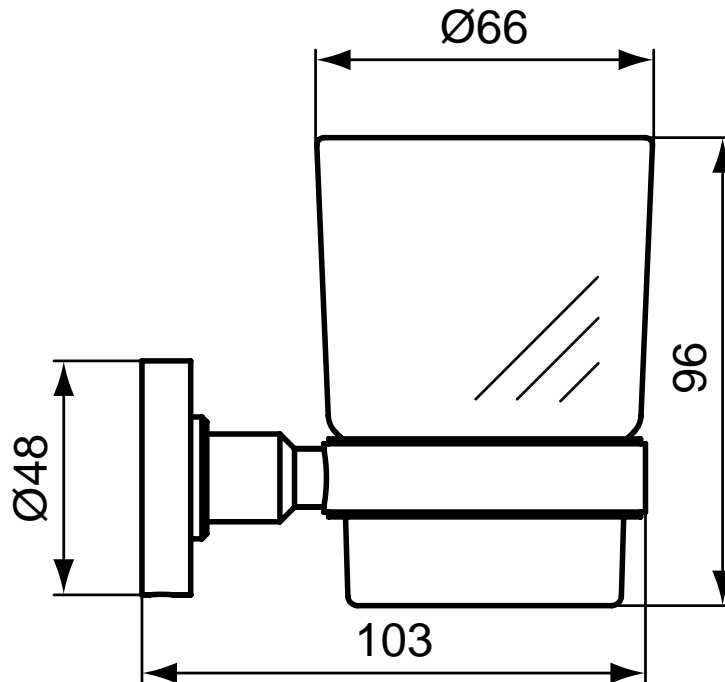

Description

Iom wall mounted frosted glass tumbler holder, chrome.

Iom wall mounted transparent glass tumbler holder, chrome.

Product

Article-No.

Frosted Glass tumbler holder

A9120AA

Transparent Glass tumbler holder

A9121AA

Finishes

AA Chrome