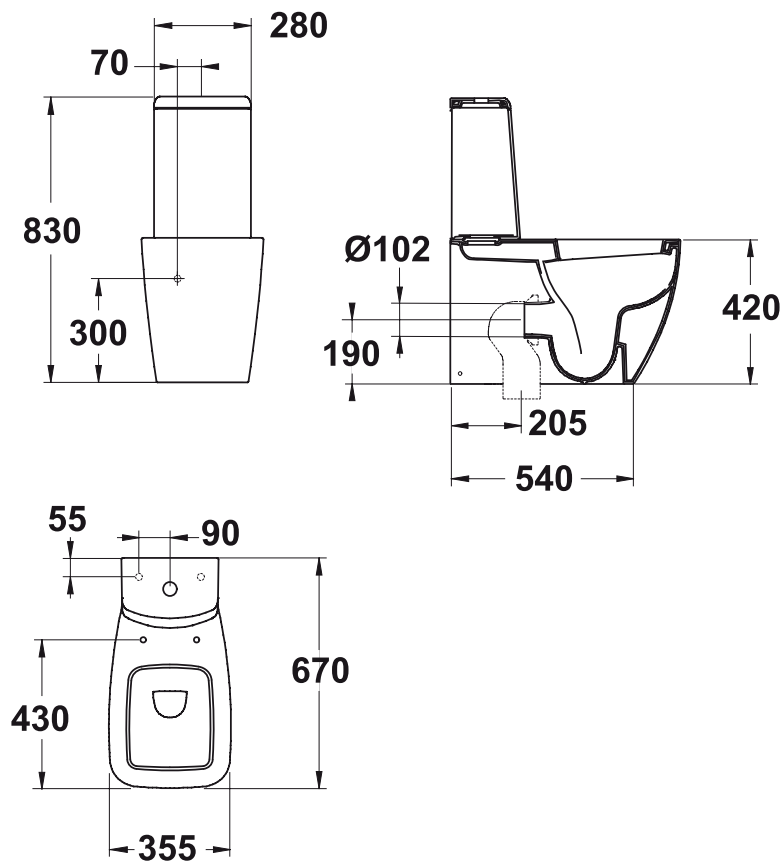

Finishes

01 White