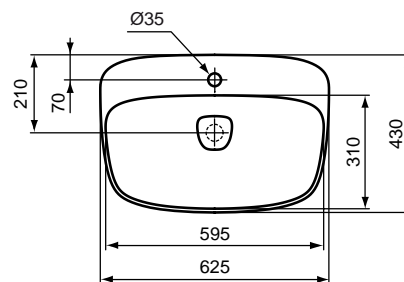

Finishes

01 White

T 0443 ..