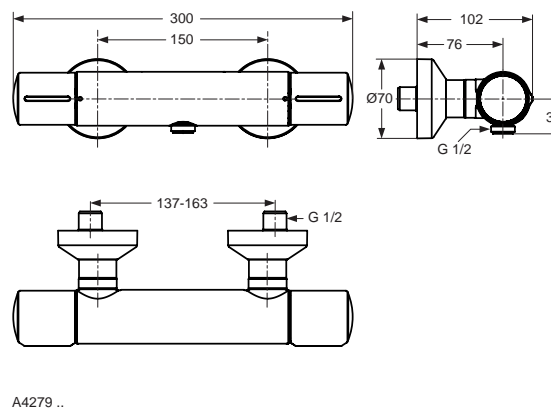

Finishes

AA Chrome