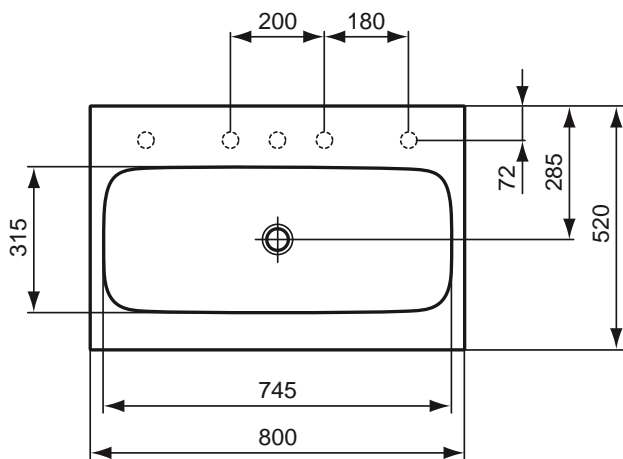

Finishes

01 White

AA Chrome

	Ceramics		Furniture		tap holes
	A	B	A	B	
T 0134 ..	595	645	560	610	oooo