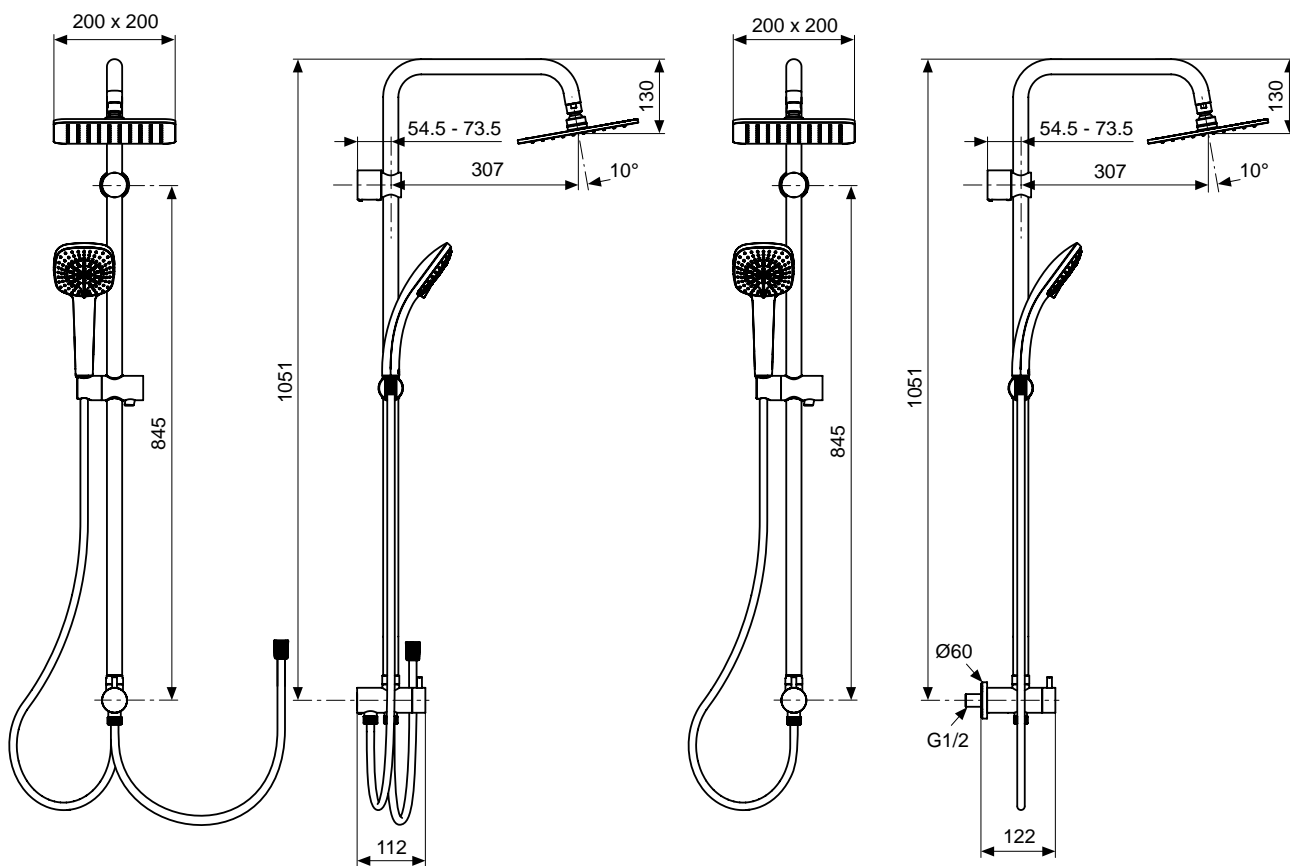

Finishes

AA Chrome

A 5862..

A 5834..

Bathroom Fittings