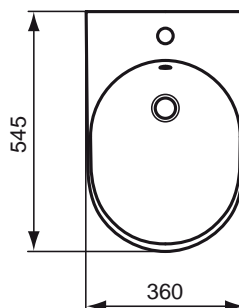

Designer: Artefakt

Ceramic Products

Description

Tonic floor standing back-to-wall bidet, central tap hole punched for over rim supply, including fixation set.

Tonic wall mounted bidet, central tap hole punched for over rim supply, including fixation screws.

Product

Article-No.

Floor standing back-to-wall bidet	K506061
Wall mounted bidet	K505961

Finishes

61 White

K 5059 ..