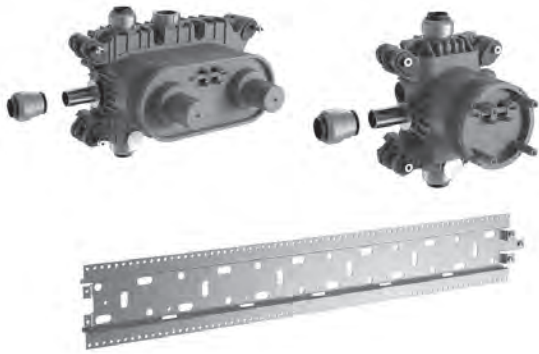

Designer: Artefakt

Description

Archimodule thermostat KIT 1 with thermostatic cartridge, check valves (hot and cold water) accessible from front side, hot and cold water inlet (clearly marked on the box), mixed water outlet (clearly marked on the box), including 4 fixation legs and screws, 2 stops for blocking the outlets, sealing fleece to cover the 4-hole solution (wall/ tiles)

Archimodule universal KIT 1 with hot and cold water inlet (clearly marked on the box), mixed water outlet (clearly marked on the box), including 4 fixation legs and screws, 3 stops for blocking the outlets and one adapter pipe, sealing fleece 1-hole solution (wall/ tiles) and a flashing device for flushing the pipes and pressure test for max 15 bar

Archimodule fixation rail 600 mm from non corrosive material, with pre-punched holes for fixation, including fixation set

Product

Article-No.

Thermostatic KIT 1	A1499NU
Universal KIT 1	A1501NU
Fixation rail 600 mm	A1503NU