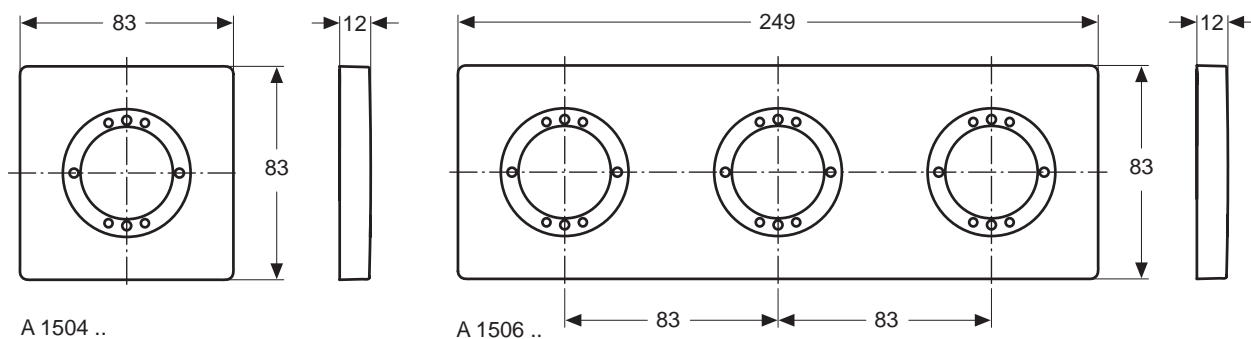

Bathroom
Fittings