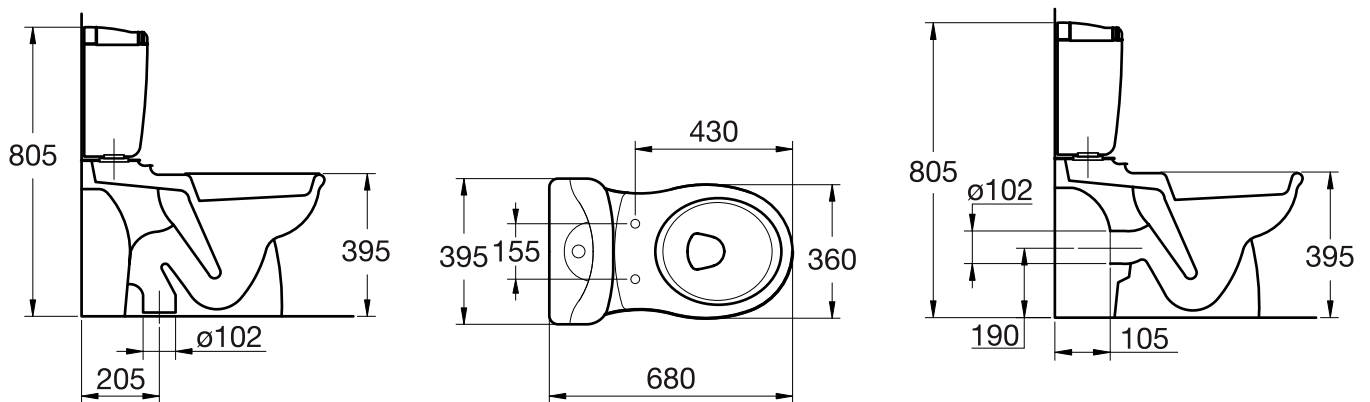

Recommended equipment

San Remo tank cover (spare part).

Product	Article-No.
Close coupled bowl P-trap	G640101
Close coupled bowl, concealed bottom outlet	G640201

Alternative product	Article-No.
Close coupled bowl, concealed bottom outlet with douche	G642201

Necessary equipment	Article-No.
Tank	G643401
Seat & cover soft closing	G390101
Seat & cover, stainless steel hinges	R390201

Recommended equipment	Article-No.
Tank Cover (spare part)	G644401

Finishes
01 White