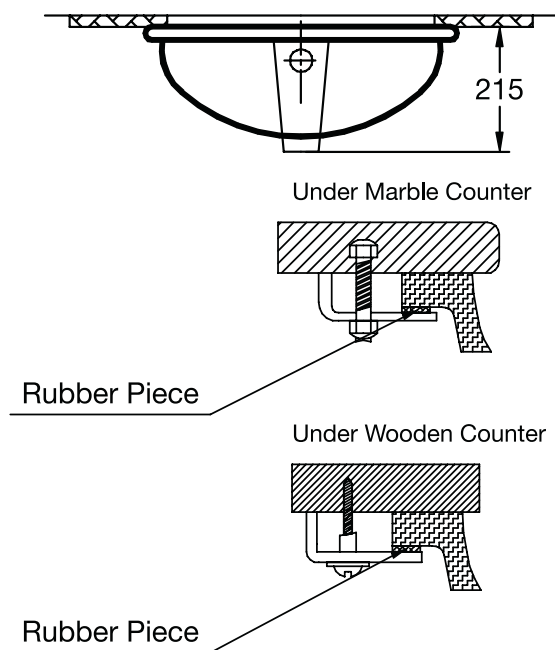

Description

Oval Under counter Lavatory 570 x 430 mm, including fixation clips.

Product

Article-No.

Under counter lavatory 570x430 mm

G410201

Finishes

01 White