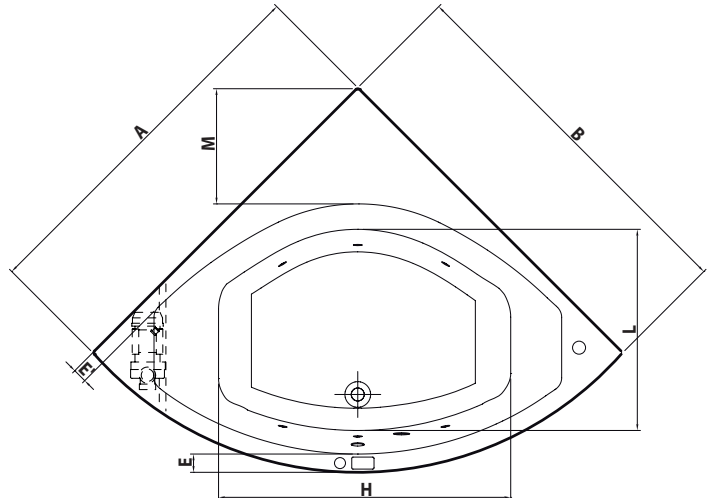

Finishes

01 White

AC White

Aida Design Corner	A	B	C	D	E	E'	F	G	H	L	M
140x140	140	140	60	56	7,5	5	45	8	109	75	43

Whirlpool tub Rectangular DUO

Aida Design

Designer: Artefakt

Description