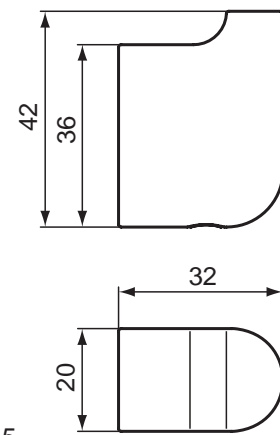

Designer: Artefakt

Description

Softmood double towel rail 50 cm, chrome

Softmood hand towel holder 25 cm, chrome

Softmood single robe hook, chrome

Product

Article-No.

Double towel rail	A9138AA
Hand towel holder	A9137AA
Single robe hook	A9145AA

Finishes

AA Chrome

A 9145 ..