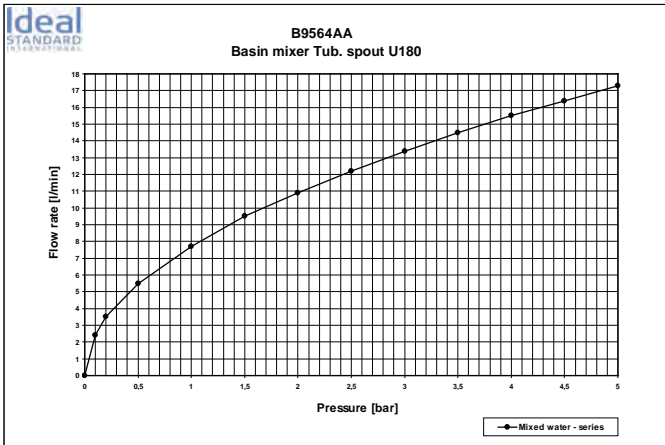

Bathroom
Fittings