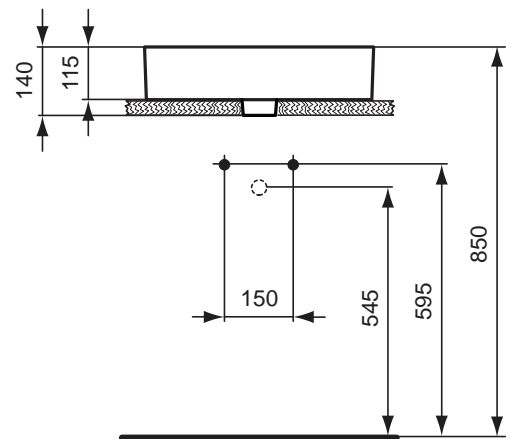

Description

Strada vessel 60 x 42 cm, fully glazed, 1 tap hole. It can be combined with the Strada furniture.

Strada vessel 50 x 42 cm, fully glazed, 1 tap hole. It can be combined with the Strada furniture.

Strada vessel 50 x 42 cm, no tap hole. It can be combined with the Strada furniture.

Product

Article-No.

Vessel 60 x 42 cm, fully glazed	K078101
Vessel 50 x 42 cm, fully glazed	K081601
Vessel 50 x 42 cm, no tap hole	K077601

Finishes

01 White