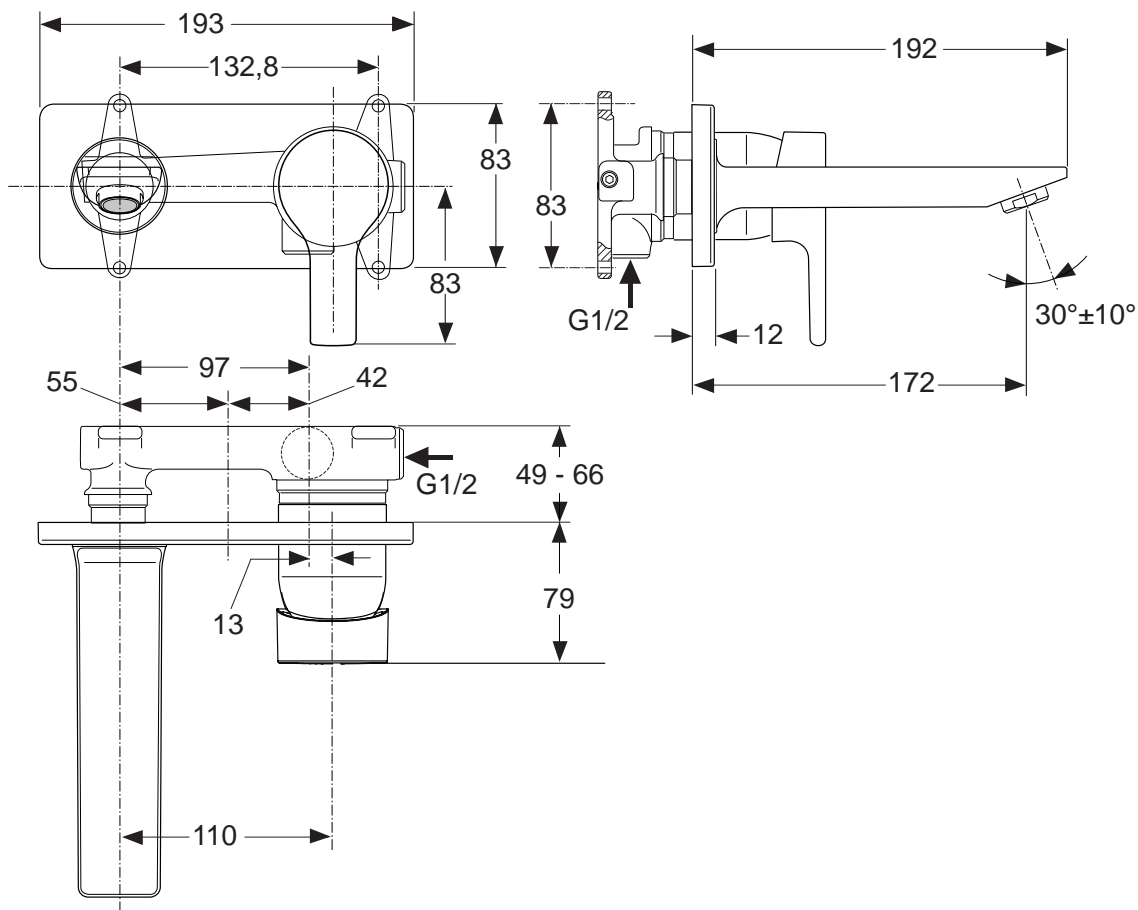

- AA Chrome
- NU Neutral

Bathroom Fittings

Designer: Artefakt

Description

Active bath & shower exposed mixer, with 47 mm Click cartridge, cast body, automatic diverter, S-connectors, check valves, metal handle, chrome