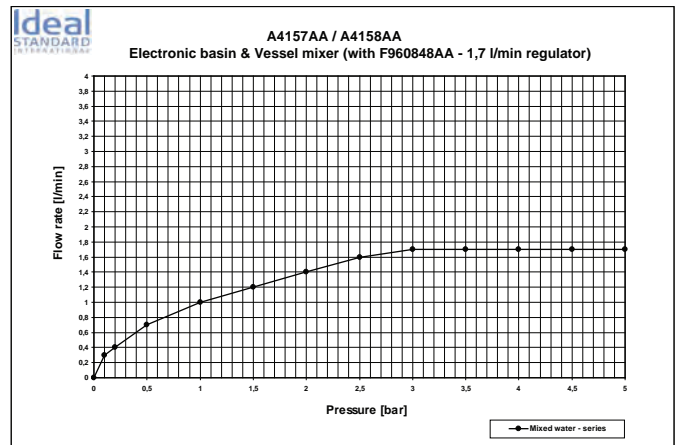

Product

Article-No.

Basin tap push button

B4664AA

Finishes

AA Chrome

Bathroom Fittings

Bathroom Fittings