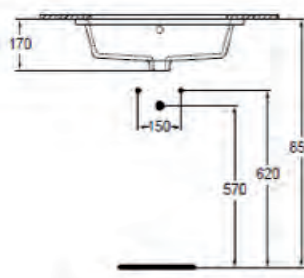

Finishes

01 White