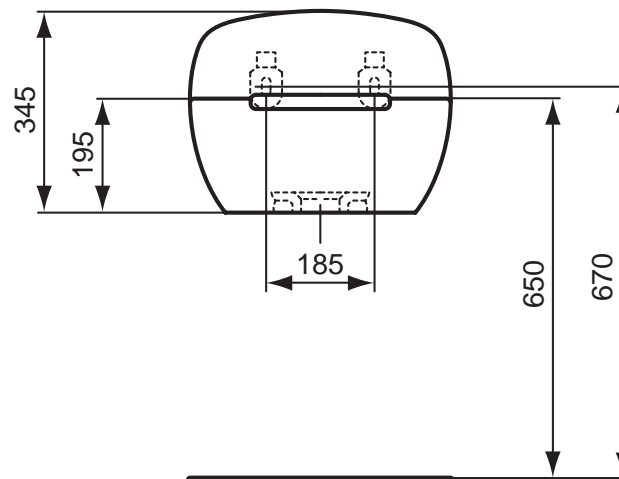

Finishes

AA Chrome

01 White