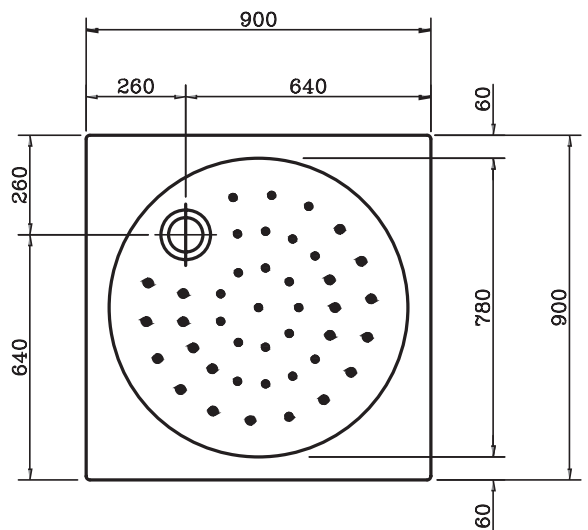

Description

Acrylic Shower Trays with Panels and slip-preventing acrylic pattern. Square Shape in L90 x W90 x H20cm (round showering area, 8cm height) and L80 x W80 x H18cm (round showering area, 10,5cm height), white color.

Recommended equipment

Legset for square 90x90cm (C895100) and for 80x80cm (C895000)

Product

Article-No.

Square acrylic tray with panels 80x80x18 cm	G792501
Square acrylic tray with panels 90x90x20 cm	G794101

Recommended equipment

Legset for acrylic tray 80x80cm	C895000
Legset for acrylic tray 90x90cm	C895100

Finishes

- 00 Italian White
- 01 White

G 7941 ..