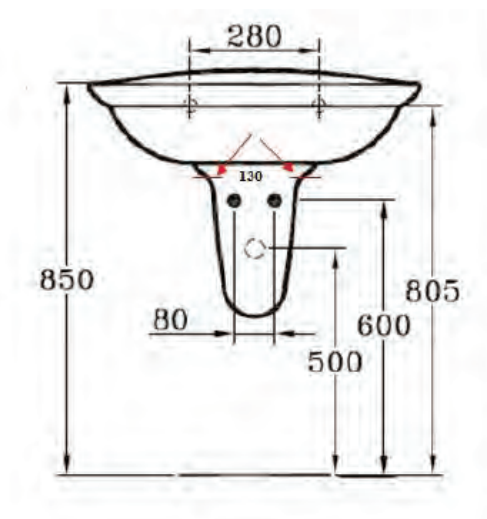

Finishes

01 White