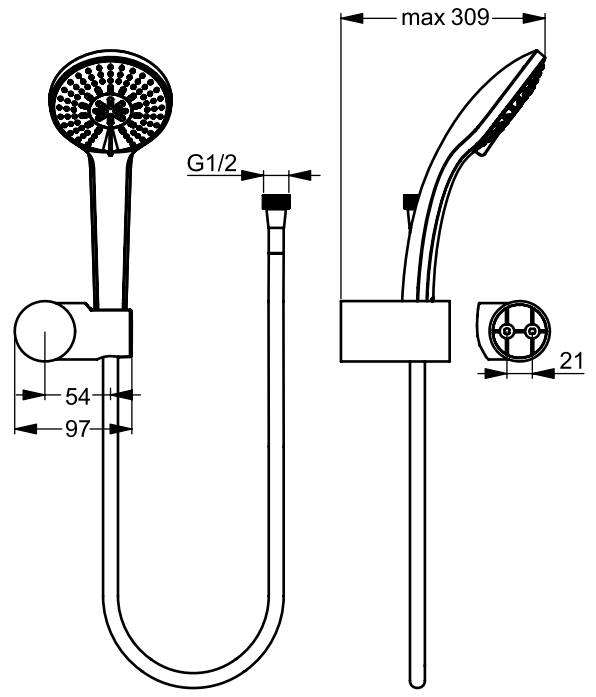

Designer: Artefakt

Description

IdealRain S3 shower set with a 3 function handspray with 8lt/min flow regulator, 80 mm handspray head diameter, a 1500 mm metal double clenched hose and wall mounted swivel handspray holder

IdealRain S1 shower set with a 1 function handspray with 8lt/min flow regulator, 80 mm handspray head diameter, a 1500 mm metal double clenched hose and wall mounted swivel handspray holder

Product

Article-No.

IdealRain Shower set S3	B9507AA
IdealRain Shower set S1	B9506AA

Finishes

AA Chrome

Bathroom Fittings

B9507 ..

B9506 ..