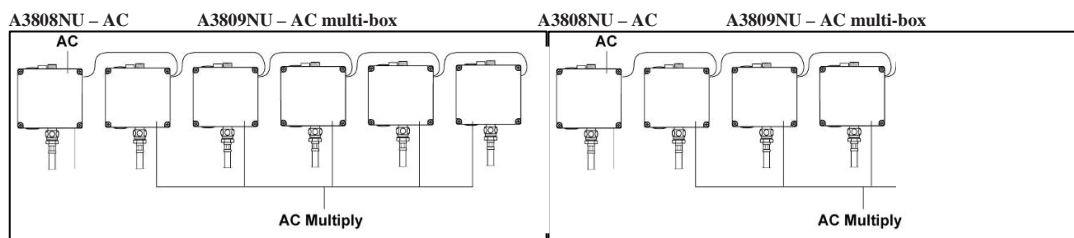

Example No2:

Need: To install 10 spouts in a row power operated.

Items to purchase: Spout code **10 pcs**
A3808NU **2 pc**
A3809NU **8 pcs**

5 pcs A3809NU are connected to the first A3808NU and 3 pcs of A3809NU are connected to the second A3808NU