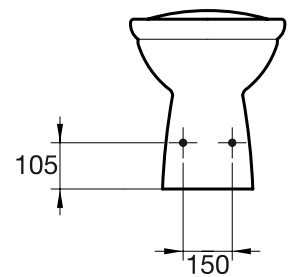

Ceramic Products

Description

San Remo floor standing bidet, central tap hole punched for over rim supply.

San Remo wall mounted bidet, central tap hole punched for over rim supply.

Recommended equipment

Chair support.

Product

Article-No.

Floor standing bidet	G641301
Wall mounted bidet	G648301

Recommended equipment

Chair support	G0093AC

Finishes

- 01 White
- AC White

G6483 ..