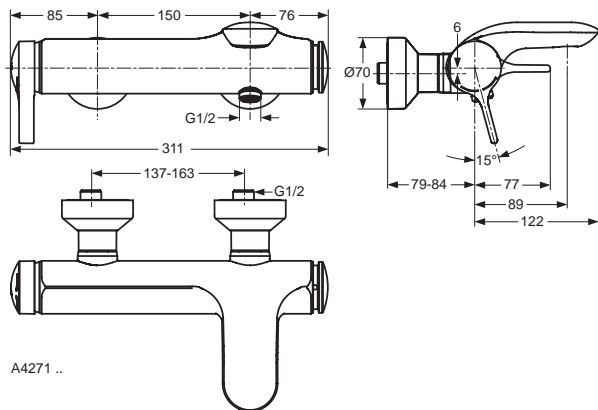

Finishes

AA Chrome