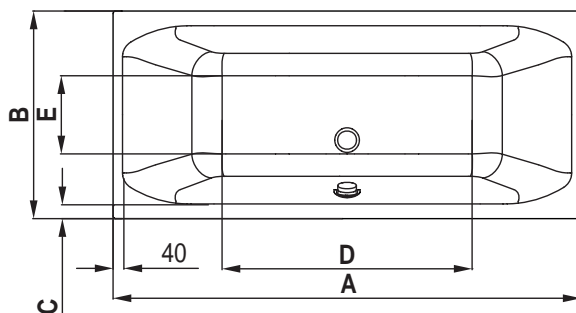

01 White

	A	B	C	D	E
K 2317 ..	1800	800	60	960	300
K 2318..	1800	800	60	960	300
K 2319 ..	1900	900	75	1060	400
K 2320..	1900	900	75	1060	400

Designer: Artefakt

Description

Bathing tub AIDA DESIGN Rectangular, acrylic white, without grips. Dimensions: 170 x 80, 170 x 75, 170 x 70 and cm. Included in the package: the angle. The legset (C895000) is supplied separately. Available panels and waste, sold separately.