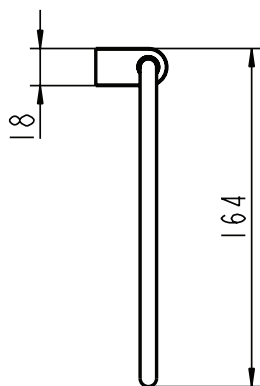

Finishes

AA Chrome