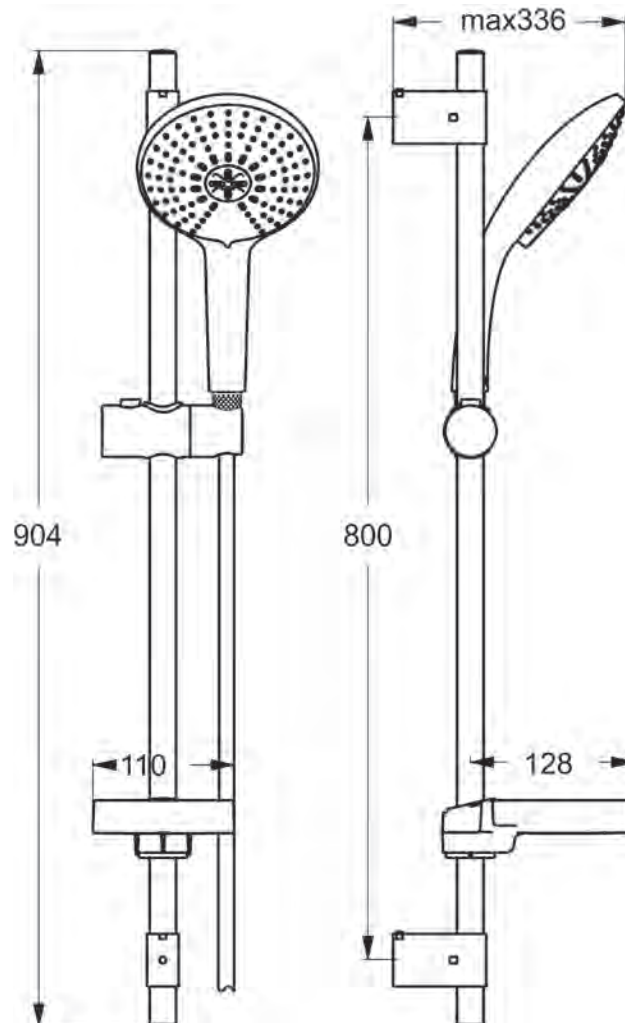

Finishes

AA Chrome