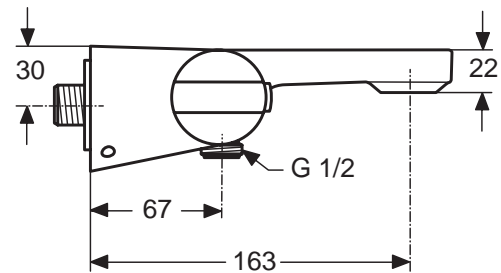

Description

Ceratherm 200 bath & shower exposed thermostat, with conventional cast body, improved thermostatic cartridge - new technology, Cool-body, two way diverter (bath & shower position) with ceramic disc headwork on/off function and volume control, Eco-Stop (only for shower position), diverter integrated into the volume handle, cache aerator M24x1, hidden S-connectors, chrome

Ceratherm 200 shower exposed thermostat, with conventional cast body, improved thermostatic cartridge - new technology, Cool-body, temperature Stop (at 40°C), Eco-Stop, Ceramic disc headwork, hidden S-connectors, chrome

Product

Article-No.

Bath & Shower exposed mixer	A4630AA
Shower exposed mixer	A4627AA

Finishes

AA Chrome

A 4627 ..

Bathroom
Fittings