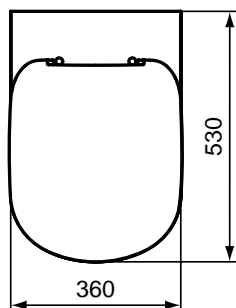

Finishes

01 White