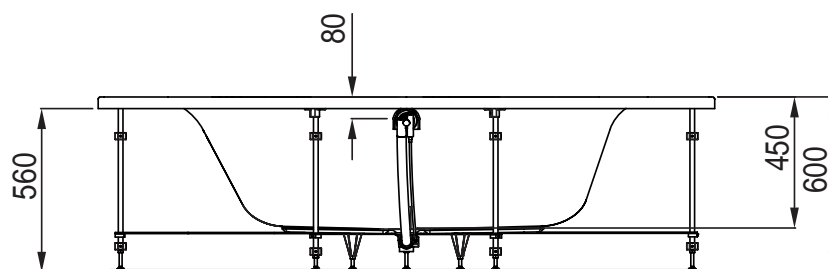

Finishes

01 White