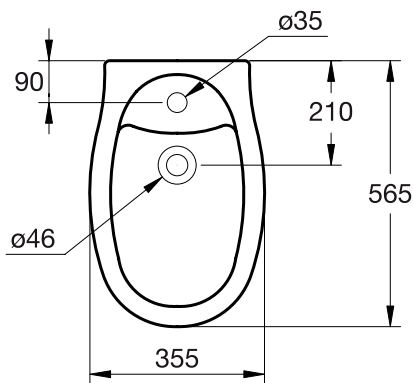

Ceramic Products

Description

San Remo floor standing bidet, central tap hole punched for over rim supply.

San Remo wall mounted bidet, central tap hole punched for over rim supply.

Recommended equipment

Chair support.

Product

Article-No.

Floor standing bidet	G641301
Wall mounted bidet	G648301

Recommended equipment

Chair support	G0093AC

Finishes

- 01 White
- AC White

G6483 ..