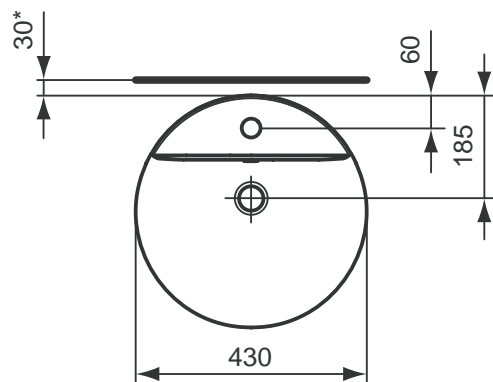

Finishes

01 White

30* = proposed measure