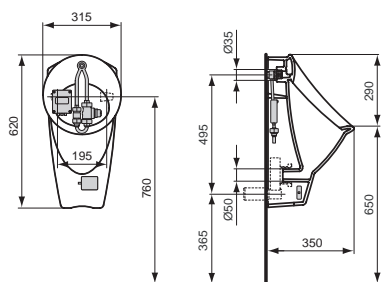

Description

San Remo urinal - top inlet, concealed outlet - including fixation kit.

Alternative product

San Remo urinal - back inlet, concealed outlet - including fixation kit.

San Remo urinal electronic - back inlet, concealed outlet - with electronic kit.

Necessary equipment

Siphon, horizontal outlet.

Siphon, vertical bottom outlet.

Recommended equipment

Urinal separator 87x360x660 mm.

Ceramic Products

Product

Article-No.

Urinal, top inlet	R381001

Alternative product

Urinal, back inlet	R381101
Urinal, electronic	R381301

Necessary equipment

Siphon with horizontal outlet	K822367
Siphon with vertical bottom outlet	K822401

Recommended equipment

Urinal separator	W390401

Finishes

01 White

R 3813 ..