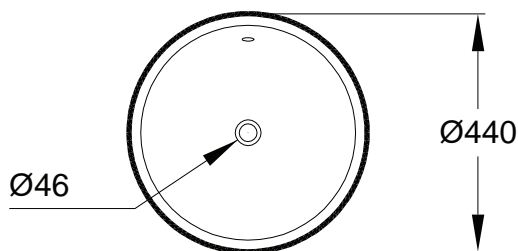

Finishes

01 White