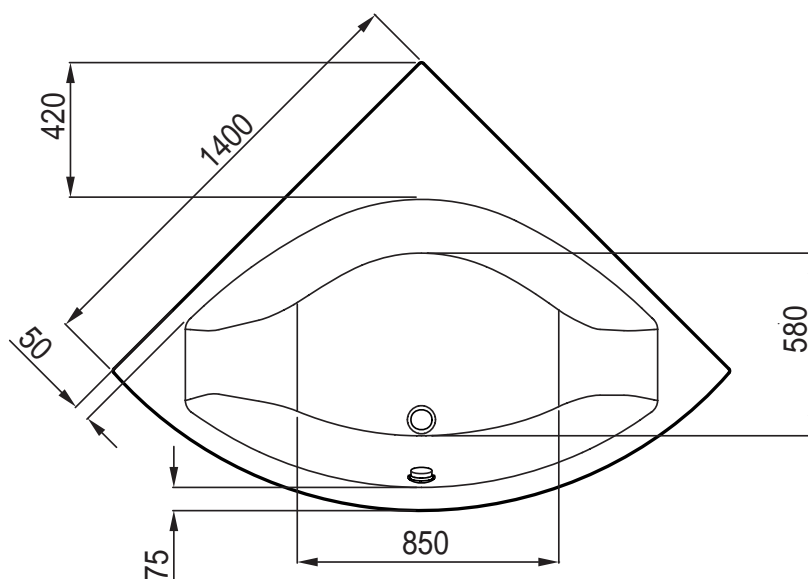

Finishes

01 White