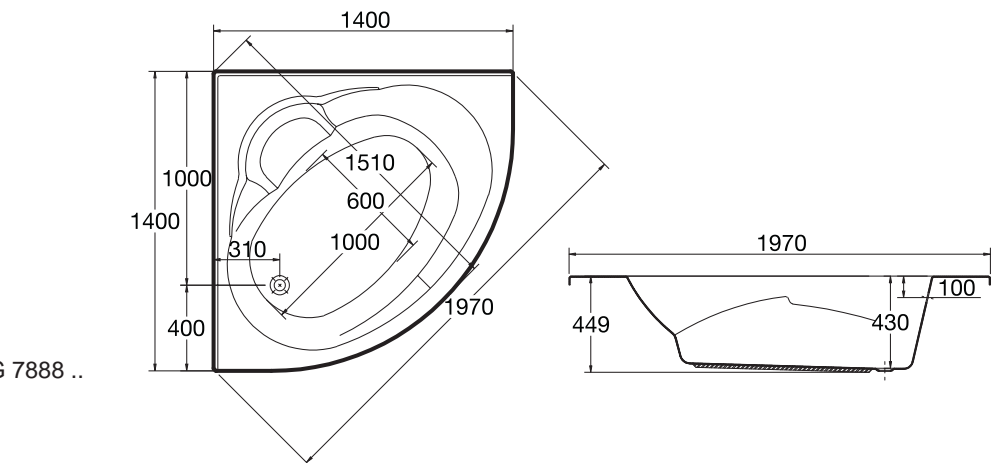

Finishes

- 00 Italian White
- 01 White