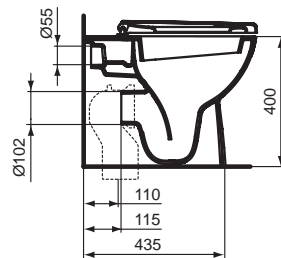

Finishes

01 White