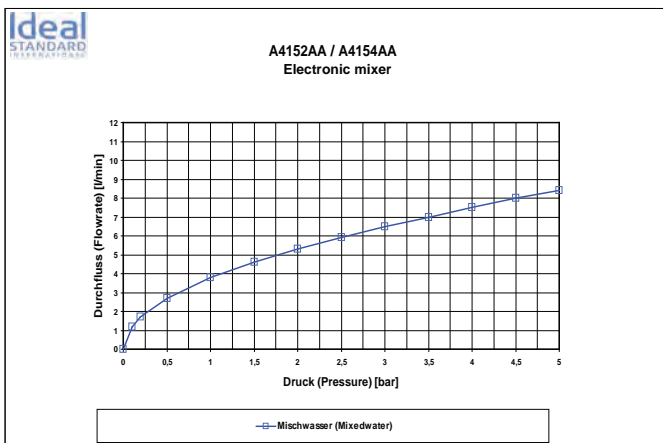

Product

Article-No.

Basin tap push button

B4664AA

Finishes

AA Chrome

Bathroom Fittings

Bathroom Fittings