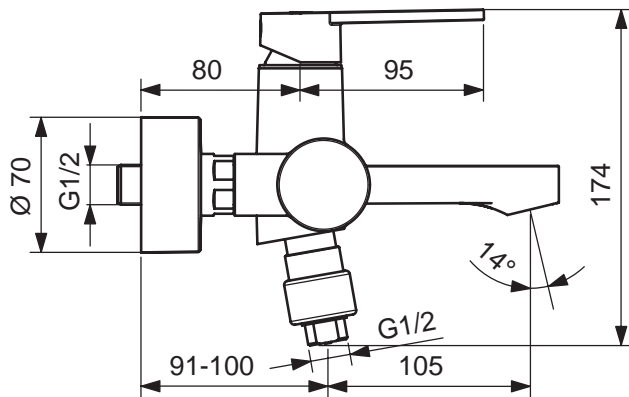

Finishes

AA Chrome

B 0462 ..