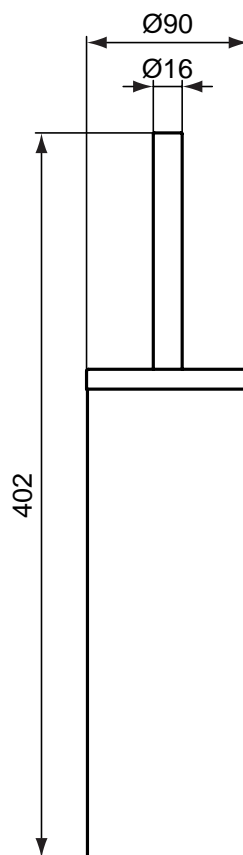

Description

Iom toilet brush set wall mounted, polished stainless steel.

Iom toilet brush set floor standing, polished stainless steel.

Iom frosted glass toilet brush set wall mounted, chrome.

Product

Article-No.

Toilet Brush set wall mounted	A9128MY
Toilet Brush set floor standing	A9108MY
Toilet Brush set wall mounted glass	A9119AA

Finishes

AA Chrome

MY Polished Stainless Steel