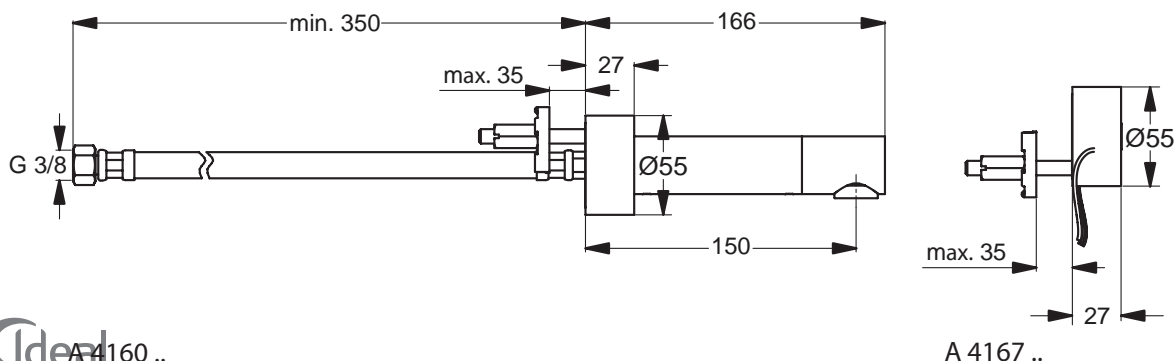

Finishes

- AA Chrome
- NU Neutral