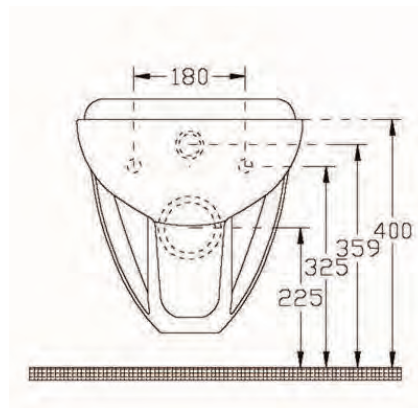

Finishes

01 White