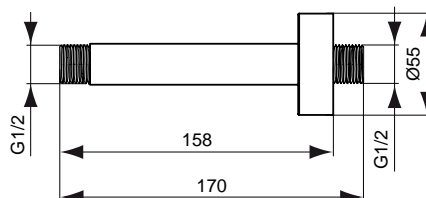

Necessary equipment

IdealRain wall arm 400 mm	B9445AA
IdealRain wall arm 300 mm	B9444AA
IdealRain ceiling arm 150 mm	B9446AA

Finishes

AA Chrome

Bathroom Fittings

	A	B	C	D
B 9445..	420	403	392	109
B 9444 ..	312	300	290	118