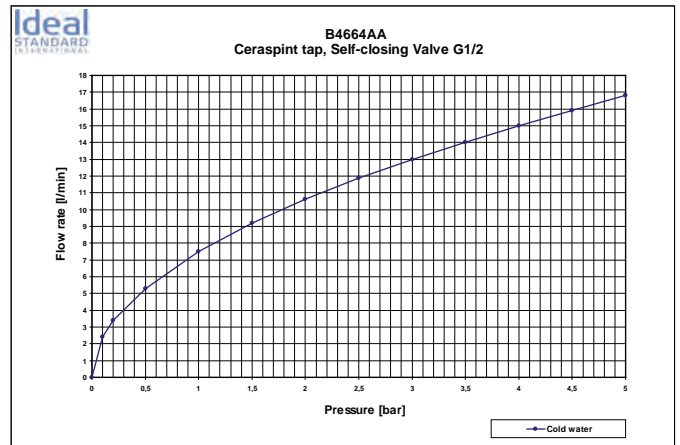

Product

Article-No.

Basin tap push button

B4664AA

Finishes

AA Chrome

Bathroom Fittings

Bathroom Fittings