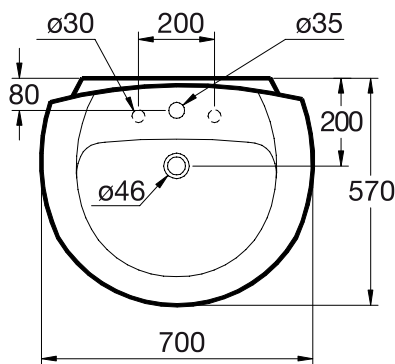

Finishes

01 White