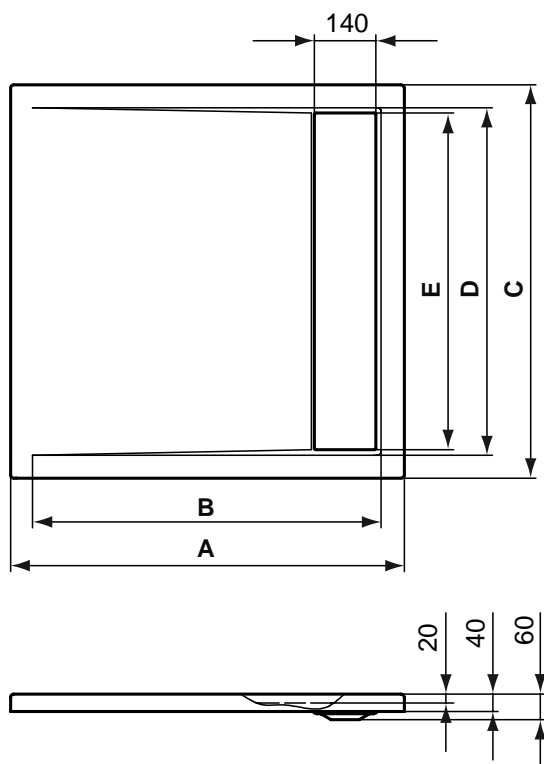

A	B	C	D	E
K 8100 .. / K 8164 ..	1800	1700	800	700	670
K 8099 .. / K 8162 ..	1700	1600	800	700	670
K 8098 .. / K 8160 ..	1600	1500	800	700	670
K 2626 .. / K 8159 ..	1400	1300	900	800	770
K 2625 .. / K 8157 ..	1200	1100	900	800	770
K 2624 .. / K 8155 ..	1000	900	900	800	770
K 2623 .. / K 8154 ..	1000	900	800	700	670

Shower Trays