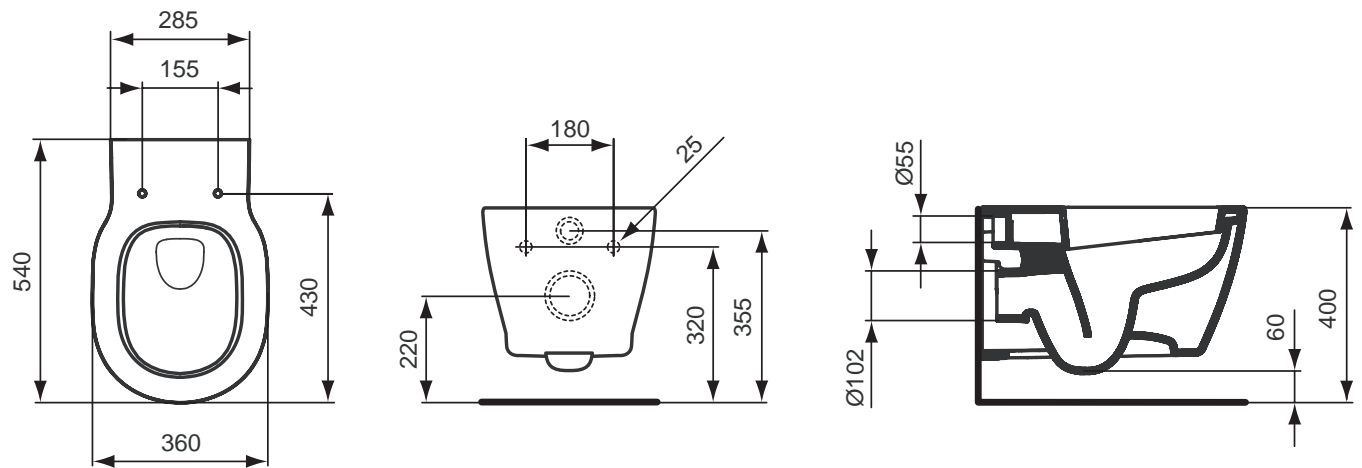

Recommended equipment

Connect THIN soft closing seat & cover.

Connect THIN seat & cover.

Ceramic Products

Product	Article-No.
Wall hung bowl	E785001

Necessary equipment	
Seat & cover soft closing	E791701
Seat & cover	E791801

Recommended equipment	
Seat & cover THIN	E772301
Seat & cover THIN soft closing	E772401

Finishes
01 White