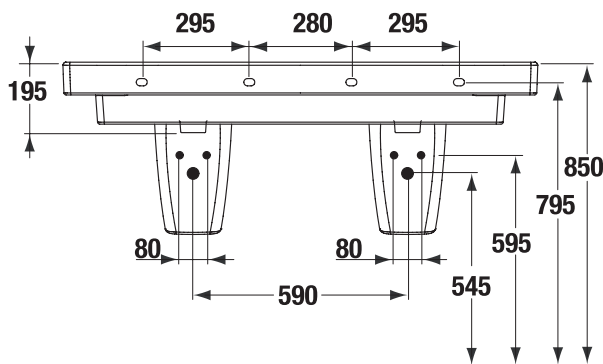

Finishes

01 White