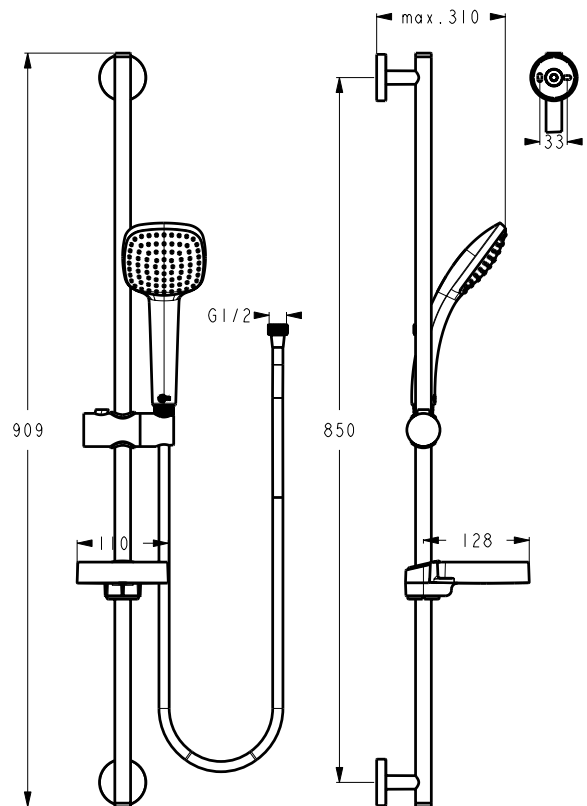

Designer: Artefakt

Description

IdealRain Cube M3 shower kit with a 900 mm slide rail Ø21 mm, handspray holder, 3F square handspray with 100x100 mm dimension and 8lt/min flow regulator, 1750 mm Idealflex hose, soap dish transparent, chrome

IdealRain Cube M1 shower kit with a 900 mm slide rail Ø21 mm, handspray holder, 1F square handspray with 100x100 mm dimension and 8lt/min flow regulator, 1750 mm Idealflex hose, soap dish transparent, chrome

Product

Article-No.

IdealRain Cube shower kit M3 (900 mm bar)	B0012AA
IdealRain Cube shower kit M1 (900 mm bar)	B0010AA

Finishes

AA Chrome

Bathroom Fittings

B0010 ..