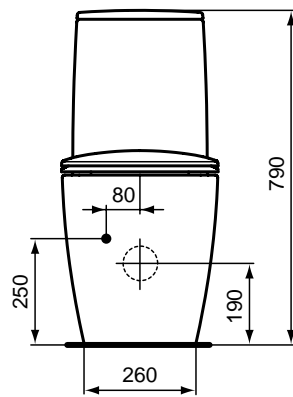

Finishes

01 White