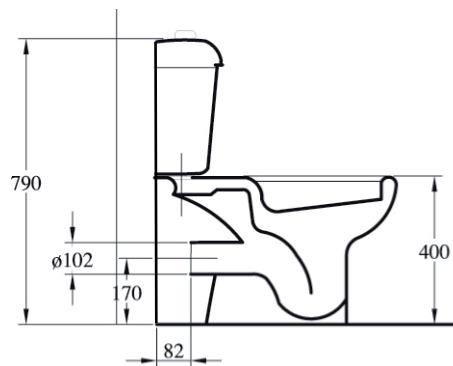

Finishes

01 White