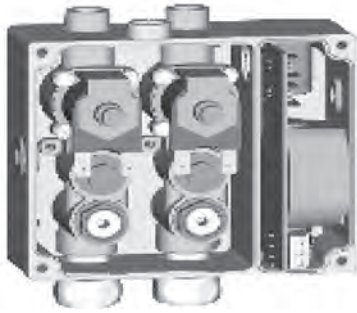

Description

Basin electronic box kit 1, two valves, battery operated

Basin electronic box kit 1, two valves, AC 220V operated

Basin electronic box kit 1, two valves, AC multibox in connection with A3811NU

Product

Article-No.

Electronic box, two valves, battery	A3810NU
Electronic box, two valves, main power	A3811NU
Electronic multi box, two valves	A3812NU

Finishes

NU Neutral