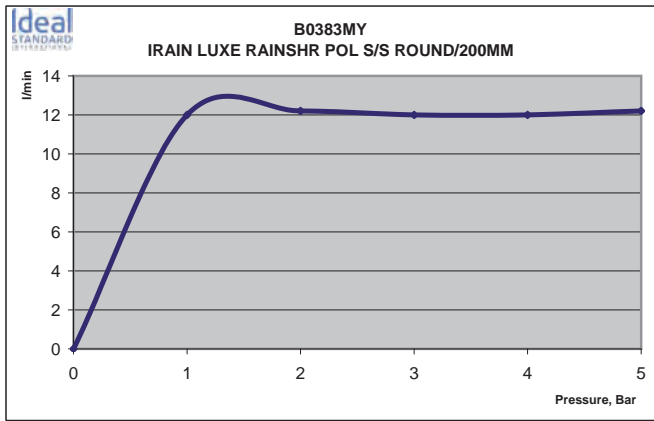

Bathroom
Fittings

Bathroom
Fittings

Showers
please refer to page 572

Please refer to page 746
for spare parts list

Elegant, handy, easy to use, IdealSpray has 4 different shapes of trigger spray shower sets to choose from, so as to reflect your personal taste. The right combination of functionality and design allows your to cover your everyday bathroom needs, while at the same time creating a perfect aesthetic and harmony with all your sanitary ware. The models are being thoroughly tested in order to ensure high quality performance and long lasting usage. Our flow regulators cut water consumption, giving you the peace of mind that you are saving water, energy and money, without compromising functionality.