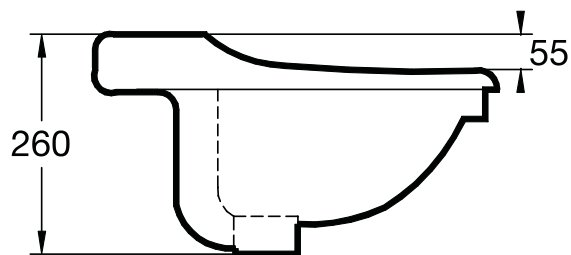

Description

Isis counter top lavatory 560x480 mm.

Ceramic Products

Product

Article-No.

Counter top lavatory 560x480 mm

G060001

Finishes

01 White