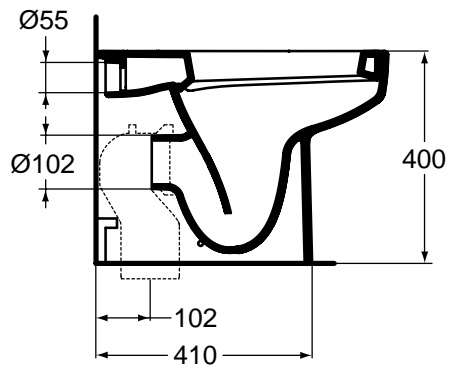

Necessary equipment

Seat & cover soft closing	J493001
Seat & cover	J492901

Recommended equipment

Outlet/Vertical bend 90o	J324867
--------------------------	---------

Finishes

01 White

Description

Playa wall hung bowl. It can be combined with either the Deco, or the ECO W30 build-in cisterns. Water saving with flushing water capacity at 6/3 or 4.5/3 lt.