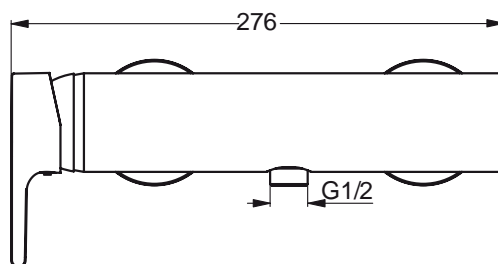

Designer: Artefakt

Description

Active bath & shower exposed mixer, with 47 mm Click cartridge, cast body, automatic diverter, S-connectors, check valves, metal handle, chrome

Active shower exposed mixer, with 47 mm Click cartridge, cast body, S-connectors, check valves, metal handle, chrome

Alternative product

You can obtain a **maximum 8lt/min flowrate** with one extra component. Specifically:
Active bath & shower exposed mixer, with maximum 8lt/min flowrate, with 47mm click cartridge, cast body, automatic diverter, S-connectors, check valves, metal handle, chrome. **Necessary codes to order: B8069AA (B&S mixer) and A960453NU (regulator).**

Active shower exposed mixer, with maximum 8lt/min flowrate, with 47mm click cartridge, cast body, S-connectors, check valves, metal handle, chrome. **Necessary codes to order: B8066AA (Shower mixer) and A960453NU (regulator).**

Recommended equipment

Check valve with integrated flow regulator that provides a maximum 8lt/min flow rate.

Product

Article-No.

Bath & Shower mixer	B8069AA
Shower mixer	B8066AA

Recommended equipment

Check valve with regulator 8lt/min for B&S and Shower mixer	A960453NU

Finishes

- AA Chrome
- NU Neutral

B 8066 ..