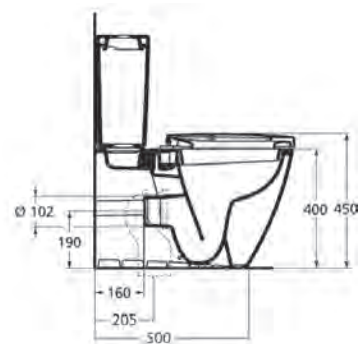

Finishes

01 White