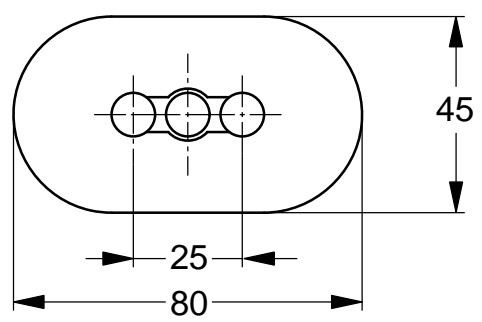

Finishes

AA Chrome

Bathroom Fittings

B9847 ..

B9846 ..

Designer: Artefakt

Description

IdealRain Luxe round rain shower with Ø200 mm diameter, 1 function, 12lt/min ow regulator, with easy clean nozzles to prevent lime scale build-up, high performance spray pattern, Ultra slim design, polished stainless steel