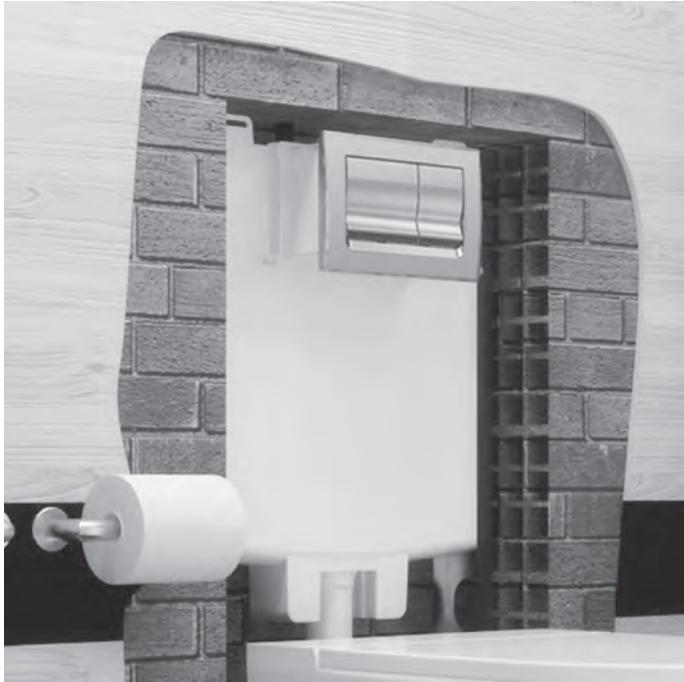

Finishes
01 White

New Products

Deco Control Plates
please refer to page 232

Please refer to page 742
for spare parts list

Ideal Standard, in addition to the sanitary ware, has a complete range of Build-in cisterns, the Deco series, for use with single & wall hung bowls. Some of the advantages of the Deco Build-in cisterns, are: a 4 mm internal lining, for protection against humidity, very small thickness (8cm/12cm) for flexibility, for very thin walls, very easy access to the internal components of the cistern, for easy maintenance, a unique pipe union articulation system, that allows, even after installation, an easy regulation of the cistern pipe to the WC, as well as, a fixing kit, for control plates (0-160mm). In 2015, we launch Salina plates in chrome & satin chrome finish.