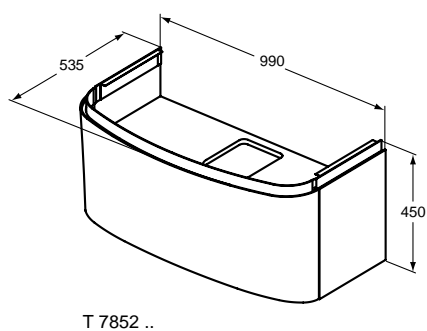

Finishes

- 01 White
- WG Glossy White
- BH Mirror
- S3 Glossy Light Brown