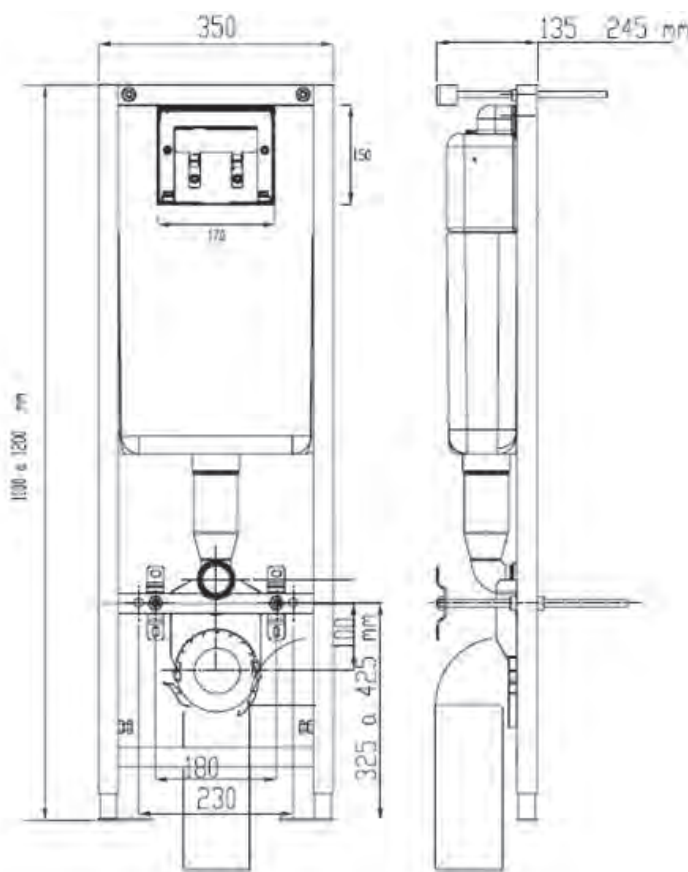

Finishes

- AA Chrome
- AC White
- AD Satin