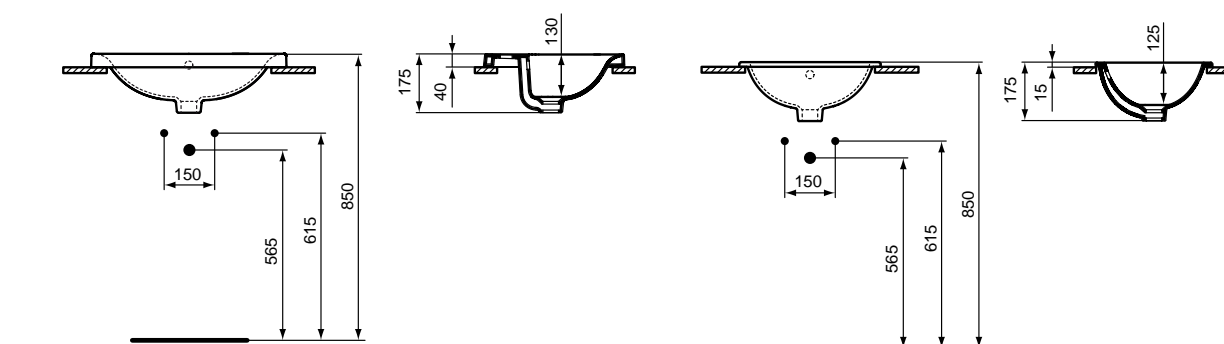

Finishes

01 White

	A	B
E 5044 ..	580	430
E 5043 ..	500	390

	A	B	C	D	E
E 5055 ..	420	355	285	350	175
E 5059 ..	580	510	340	410	205
E 5057 ..	500	430	190	310	380