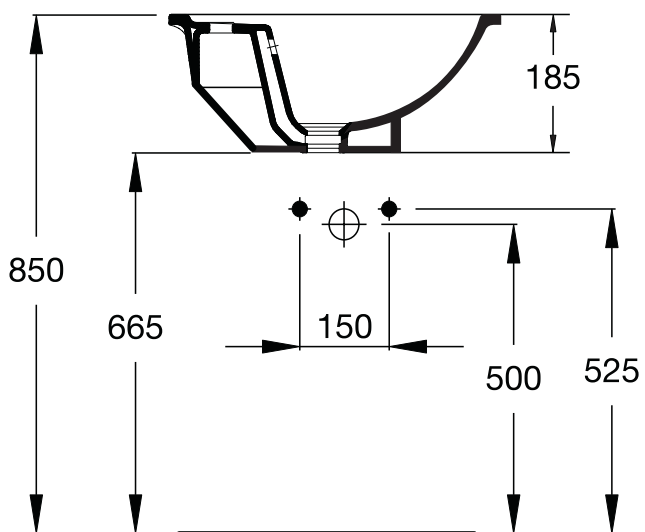

Finishes

01 White