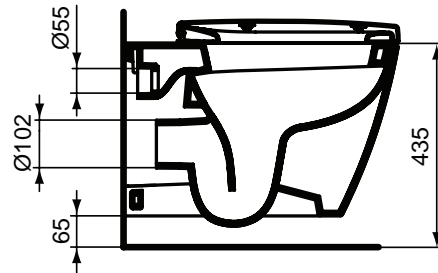

Finishes

01 White