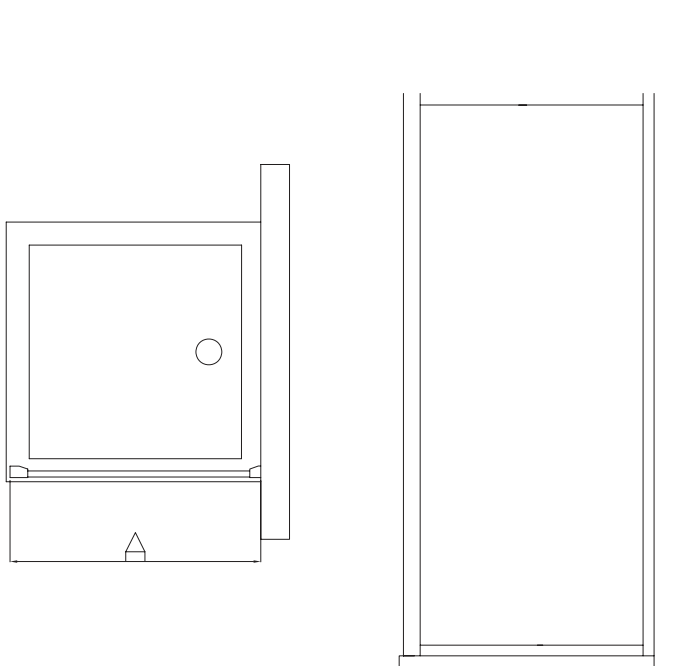

Finishes

EO Chrome

DIMENSIONS	ADJUSTMENTS(cm)
KUBO / L 80	77 : 82
KUBO / L 85	82 : 87
KUBO / L 90	87 : 92

Shower Enclosures / Bath Screens

Shower Enclosures
please refer to page 726

The Connect Shower enclosures complete the very popular and successful range of products for the bathroom. Speaking of a full range of enclosures, in variety of functions, shapes and dimensions and in a great price. Available in Transparent and Stampato C glass, 4mm thickness and Ideal Clean coating for ease of cleaning and saving of energy, effort and money. The ideal proposition for every bathroom!