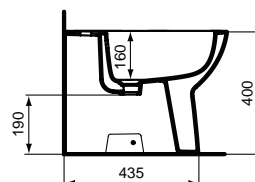

T 5102 ..

T 5100 ..

T5101

Description

Tempo basin 60x50cm, 1 taphole

Tempo basins 50x43cm, 1 taphole

Can be installed wall hung or with pedestal/semi pedestal.

Necessary equipment