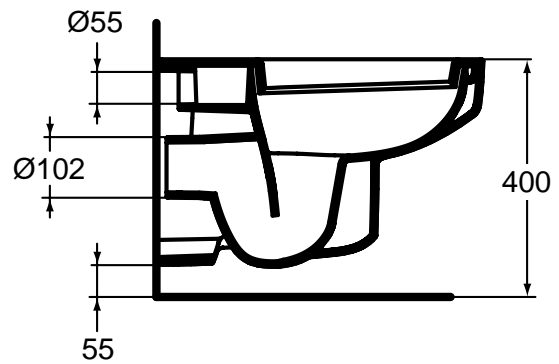

Seat & cover soft closing	J493001
Seat & cover	J492901

Finishes

01 White

Ceramic Products

Description

Playa floor standing back-to-wall bidet, with fixing screws.

Playa wall hung bidet.

Product