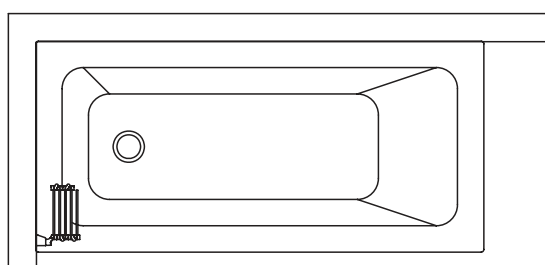

*Adjustment up to 20mm (1000-1020)