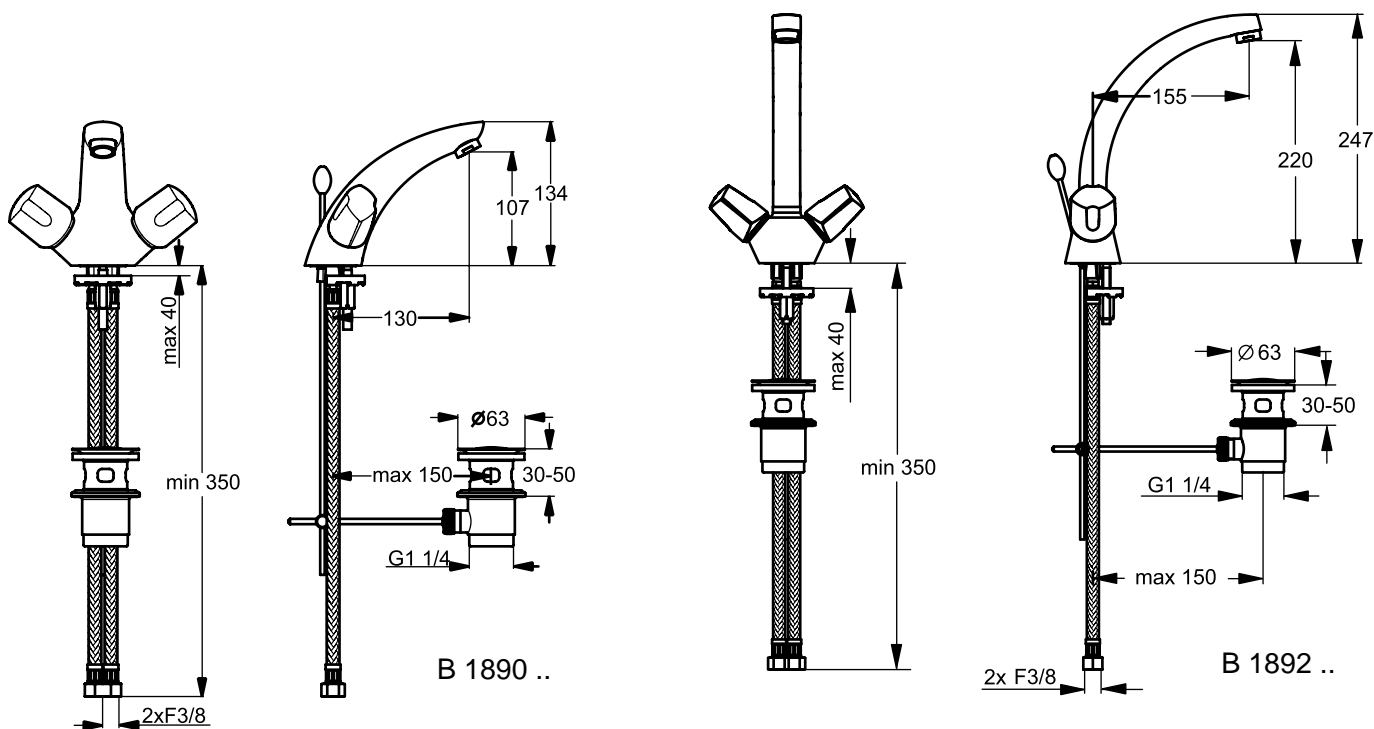

Finishes

AA Chrome

Bathroom
Fittings