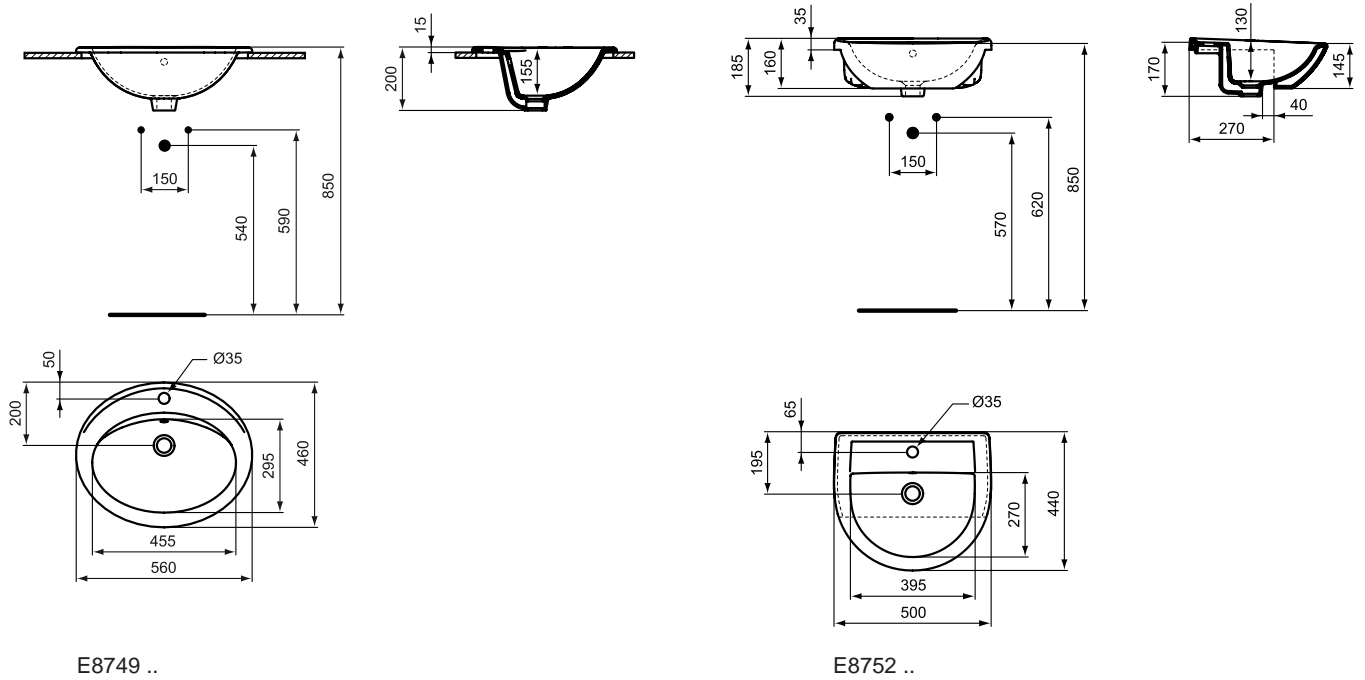

Finishes

01 White