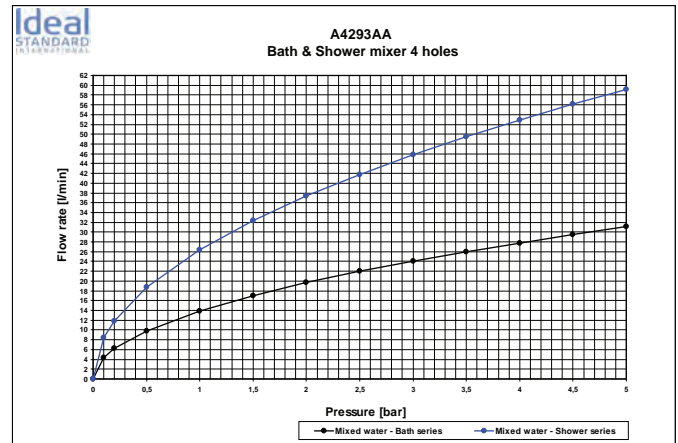

Bathroom Fittings