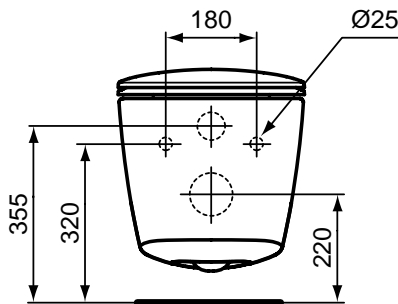

Finishes

- 00 Italian White
- 01 White