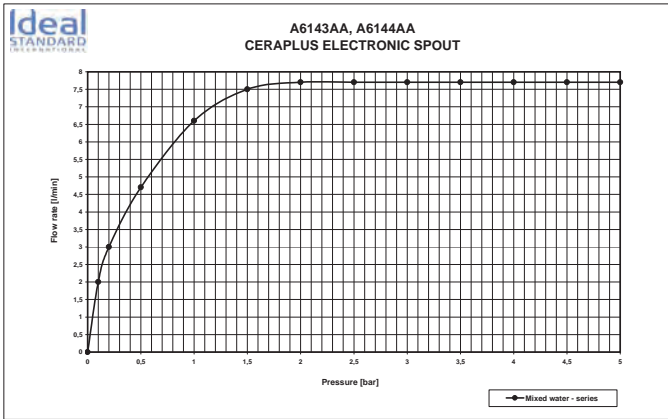

Product

Article-No.

Basin tap push button

B4664AA

Finishes

AA Chrome

Bathroom Fittings

Bathroom Fittings