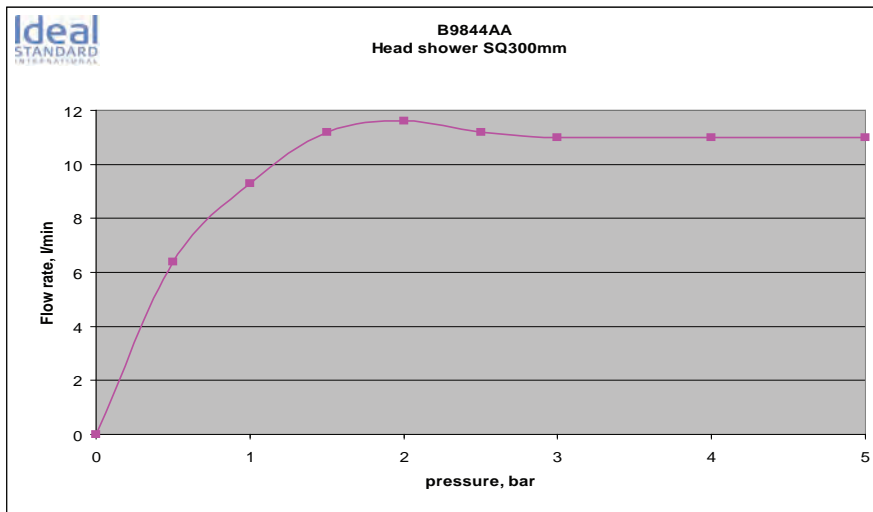

Bathroom
Fittings

Bathroom
Fittings

Showers
please refer to page 572

Please refer to page 746
for spare parts list

Elegant, handy, easy to use, IdealSpray has 4 different shapes of trigger spray shower sets to choose from, so as to reflect your personal taste. The right combination of functionality and design allows your to cover your everyday bathroom needs, while at the same time creating a perfect aesthetic and harmony with all your sanitary ware. The models are being thoroughly tested in order to ensure high quality performance and long lasting usage. Our flow regulators cut water consumption, giving you the peace of mind that you are saving water, energy and money, without compromising functionality.