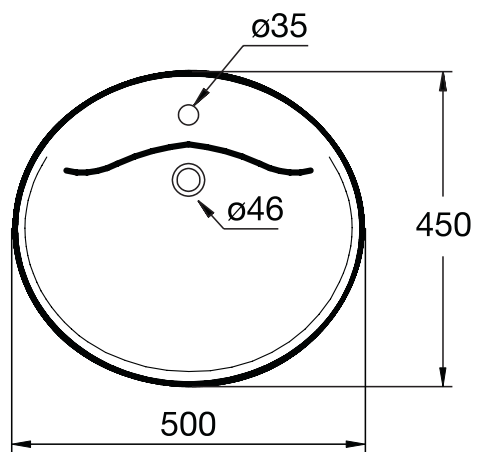

Finishes

01 White