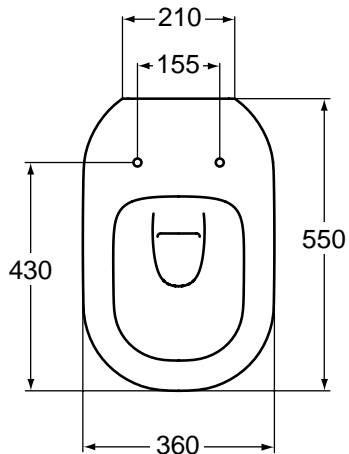

Finishes

01 White