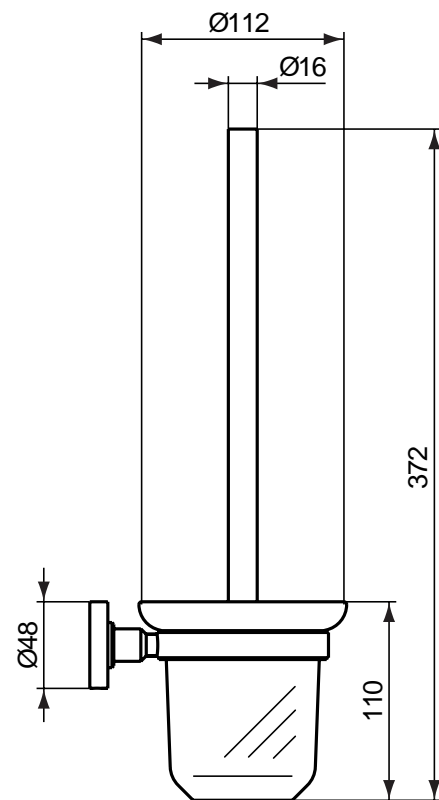

Description

Iom toilet brush set wall mounted, polished stainless steel.

Iom toilet brush set floor standing, polished stainless steel.

Iom frosted glass toilet brush set wall mounted, chrome.

Product

Article-No.

Toilet Brush set wall mounted	A9128MY
Toilet Brush set floor standing	A9108MY
Toilet Brush set wall mounted glass	A9119AA

Finishes

AA Chrome

MY Polished Stainless Steel