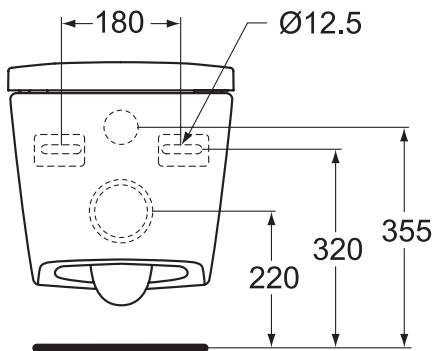

Description

Idealsmart counter top lavatory 64x50 cm with one tap hole, in grey finish.

Idealsmart counter top lavatory 94x50 cm with one tap hole, in grey finish.

Idealsmart double counter top lavatory 124x50 cm with two tap holes, in grey finish.