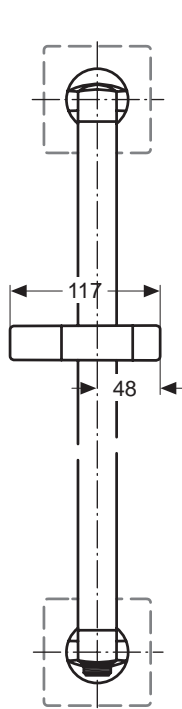

Bathroom
Fittings