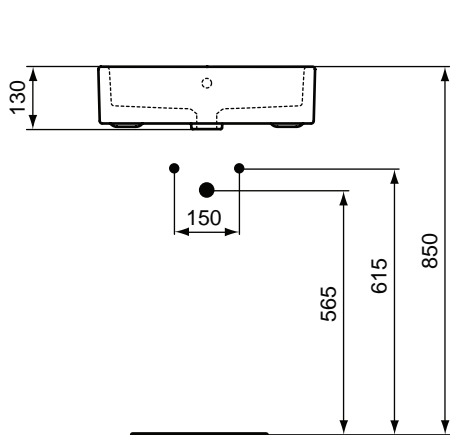

Finishes

01 White