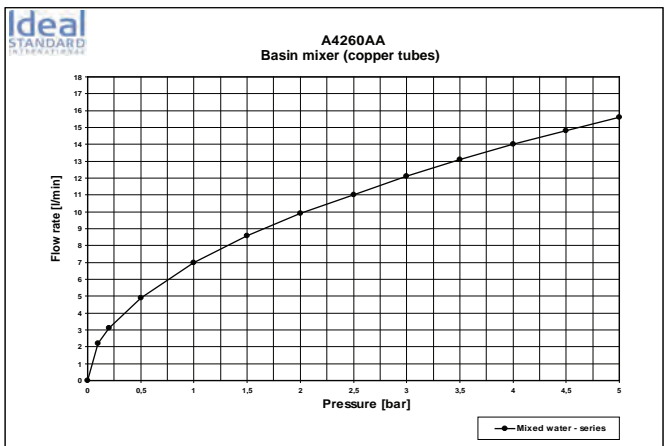

Bathroom
Fittings