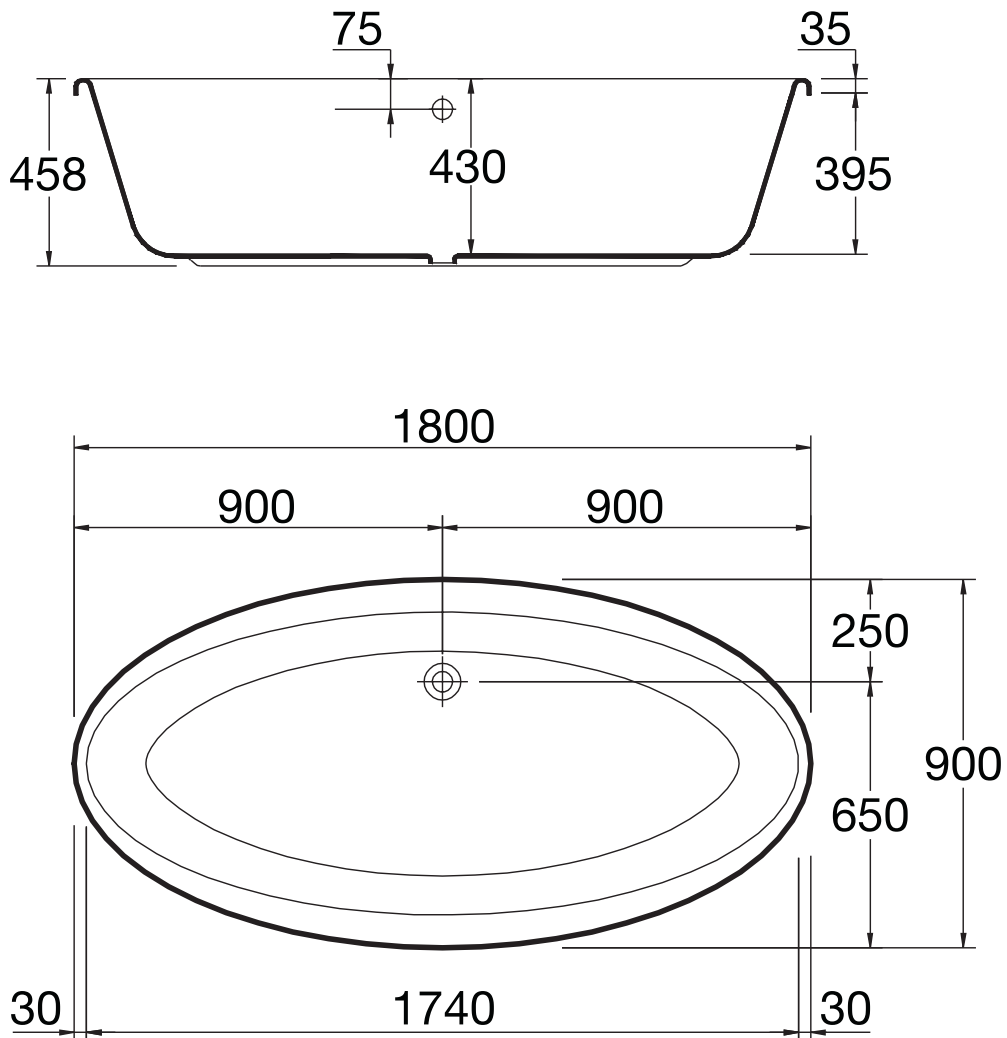

Finishes

01 White