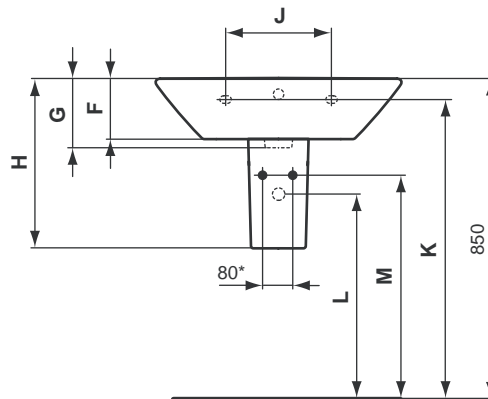

Finishes

01 White

* 150 without semi pedestal

Attention!
Please fit wall mounting brackets for semi pedestal first before you make the connection between fitting and angle valves!"

											Ceramics		Furniture		tap holes
	A	B	C	D	E	F	G	H	J	K	L	M	L	M	
K 0686 ..	500	480	260	190	380	125	160	415	200	800	580	630	580	630	●