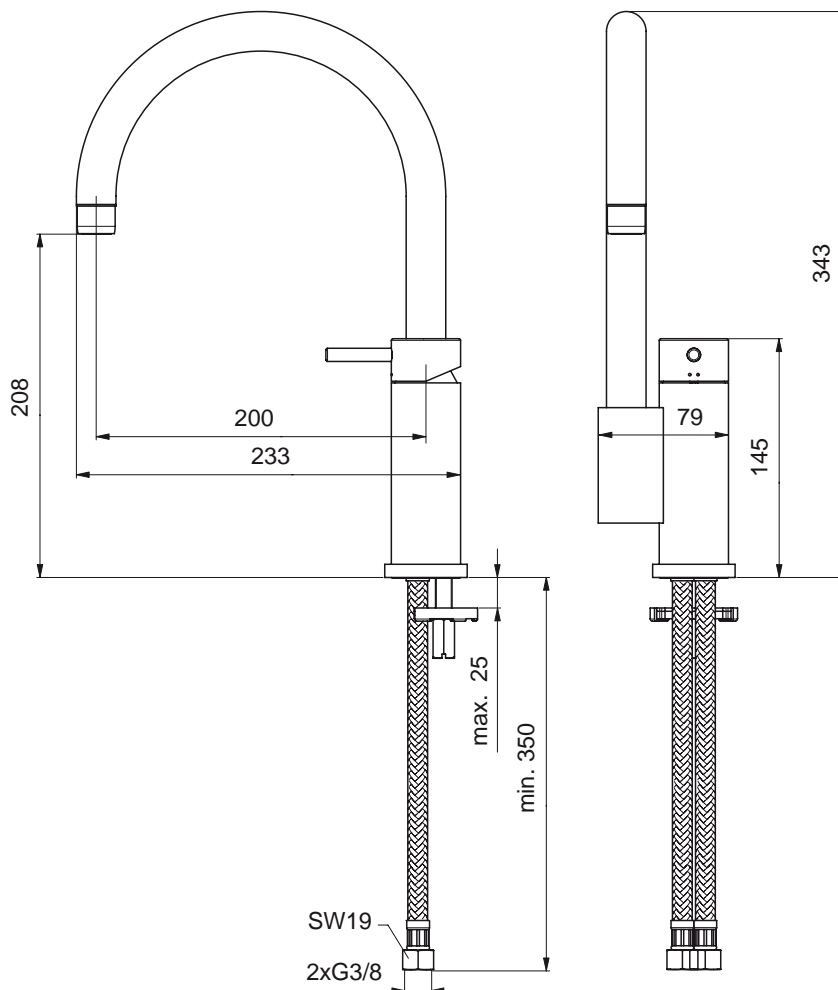

Finishes

AA Chrome