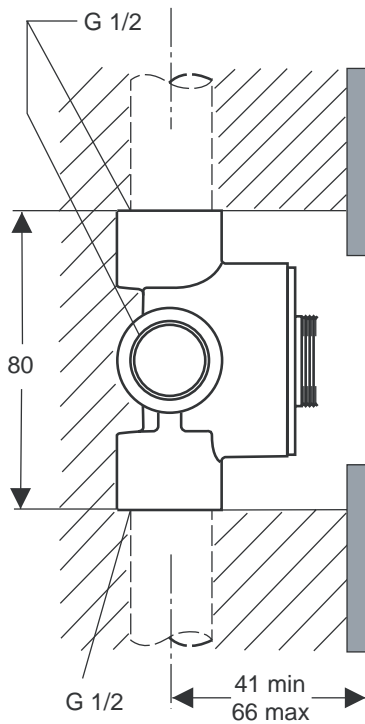

Finishes

NU Neutral

A 2391 ..