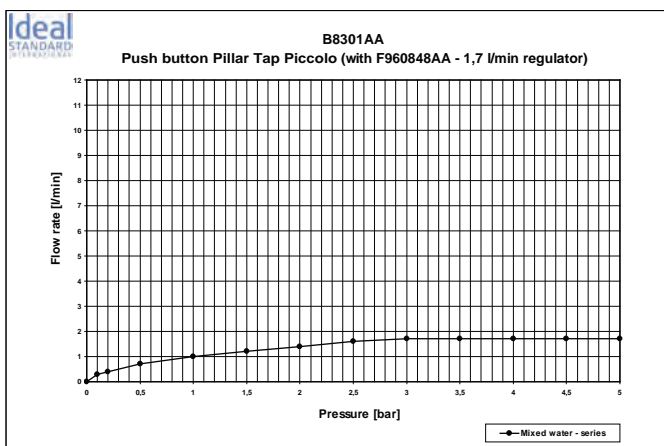

Product

Article-No.

Basin tap push button

B4664AA

Finishes

AA Chrome

Bathroom Fittings

Bathroom Fittings