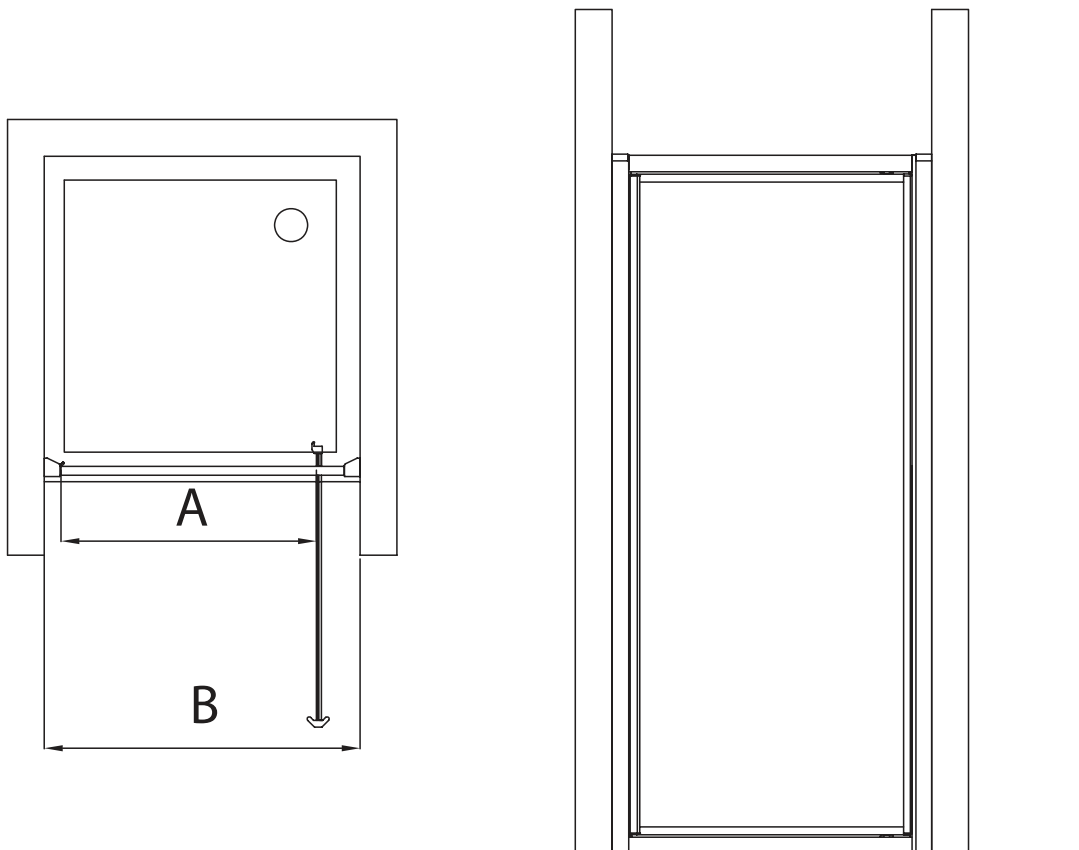

Finishes

EO Chrome

SIZE / CM	A - OPENING (MM)	B - WIDTH (MM)
80 cm	520	770 - 820
90 cm	560	870 - 920
100 cm	560	970 - 1020