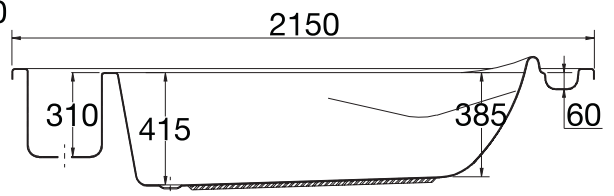

Finishes

01 White