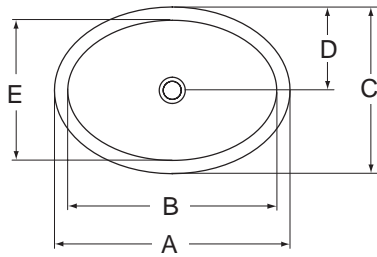

Finishes

01 White

	A	B	C	D	E	F
K0784	600	535	420	210	360	160
K0785	755	675	430	215	345	155