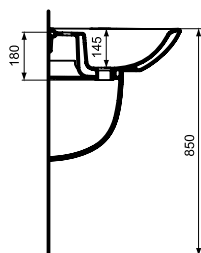

Finishes

01 White