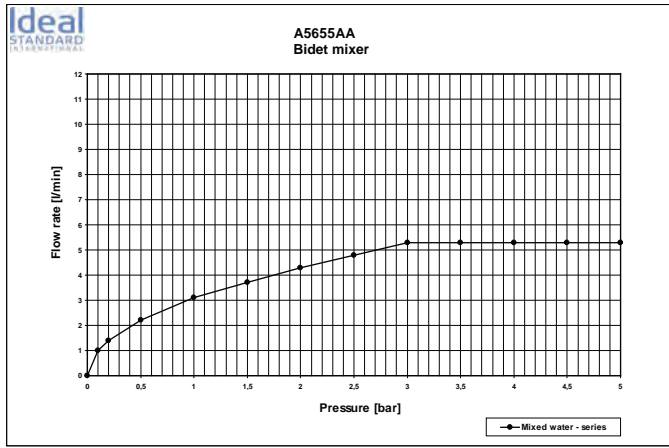

Bathroom Fittings