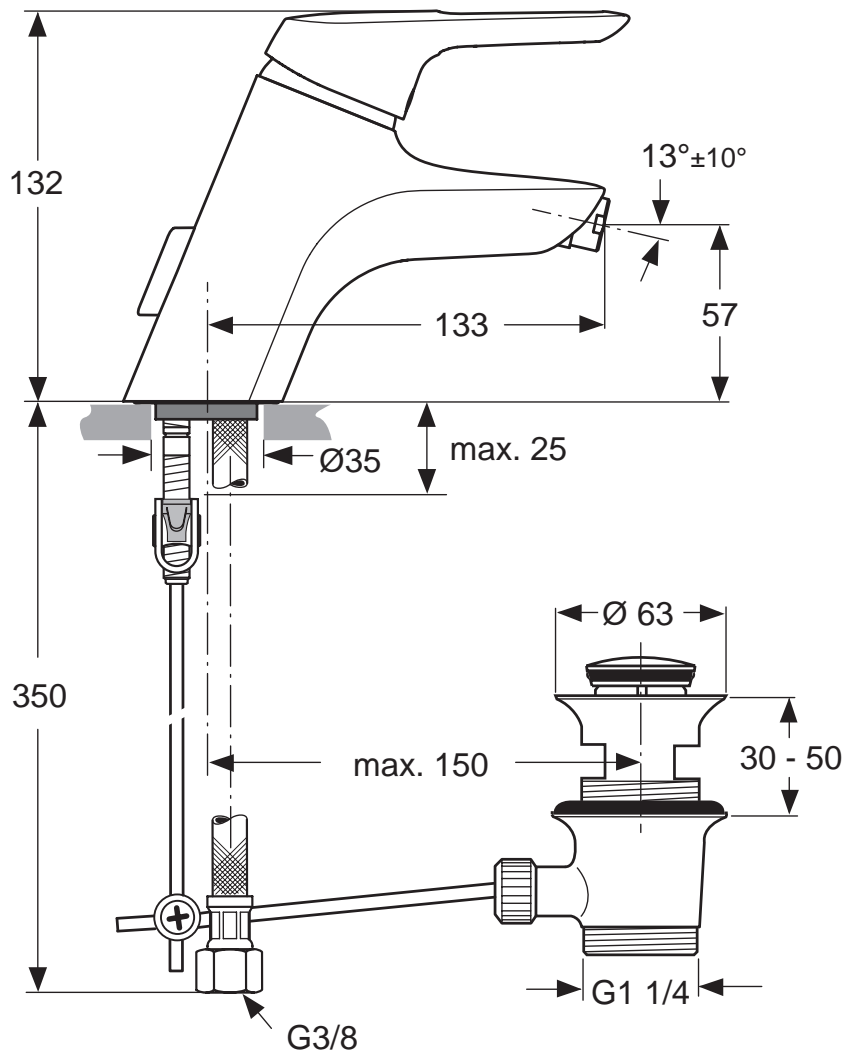

Product

Article-No.

Bidet mixer

A5655AA

Finishes

AA Chrome

Designer: Artefakt

Description