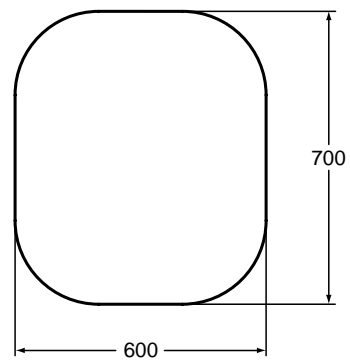

Finishes

- 01 White
- BH Mirror
- WG Glossy White
- S6 Walnut

T 7800 ..