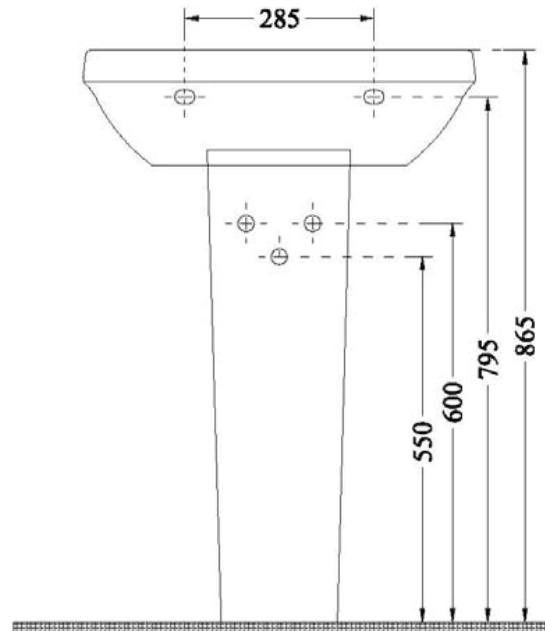

Ceramic Products

Product

Article-No.

AREAL lavatory 60 x 49 cm	W410801
---------------------------	----------------

Recommended equipment

Pedestal large	W312301
Semi pedestal large	W312401

Finishes

01 White