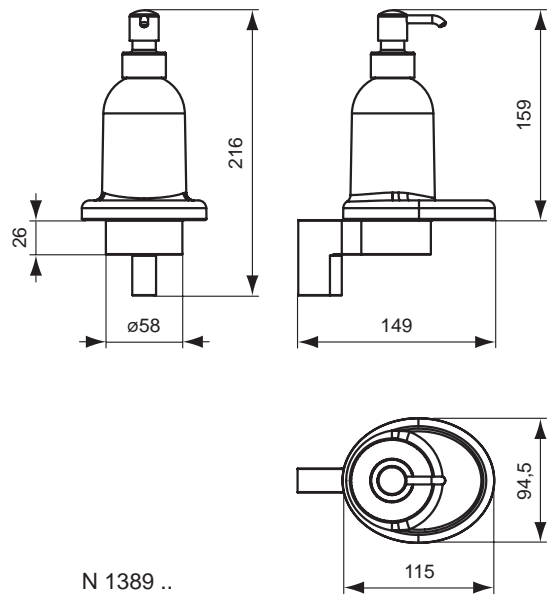

Finishes

AA Chrome