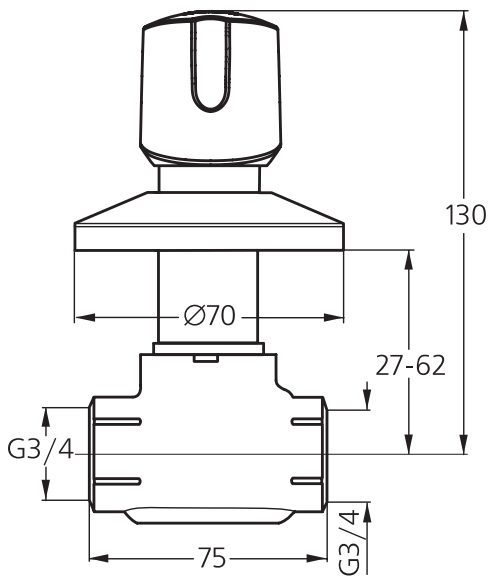

Finishes

AA Chrome

B 1915 ..