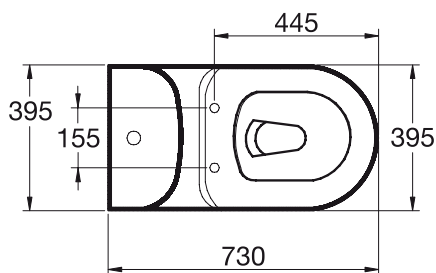

Finishes

01 White