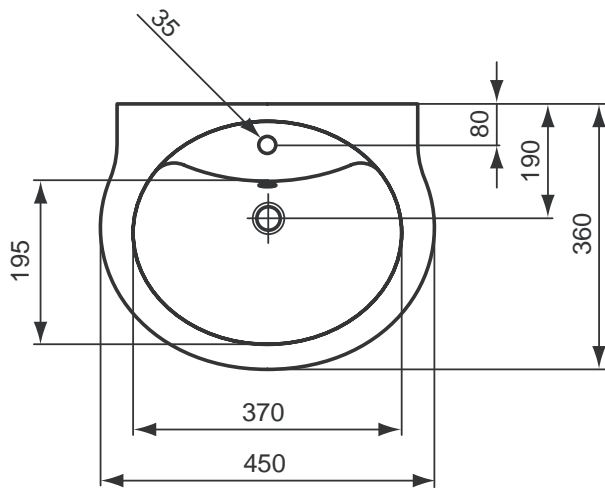

Finishes

01 White