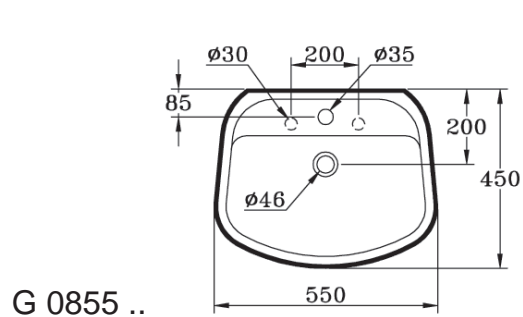

Finishes

01 White