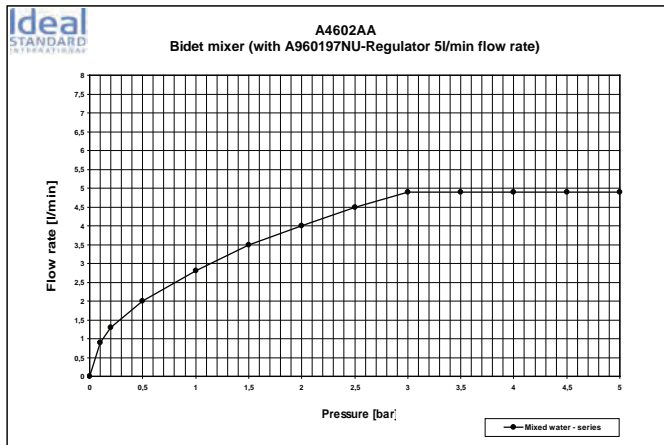

Bathroom
Fittings