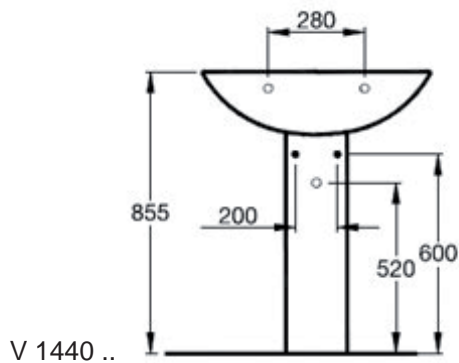

Finishes

01 White