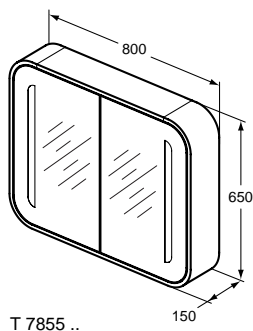

Finishes

- 01 White
- BH Mirror
- WG Glossy White
- S3 Glossy Light Brown