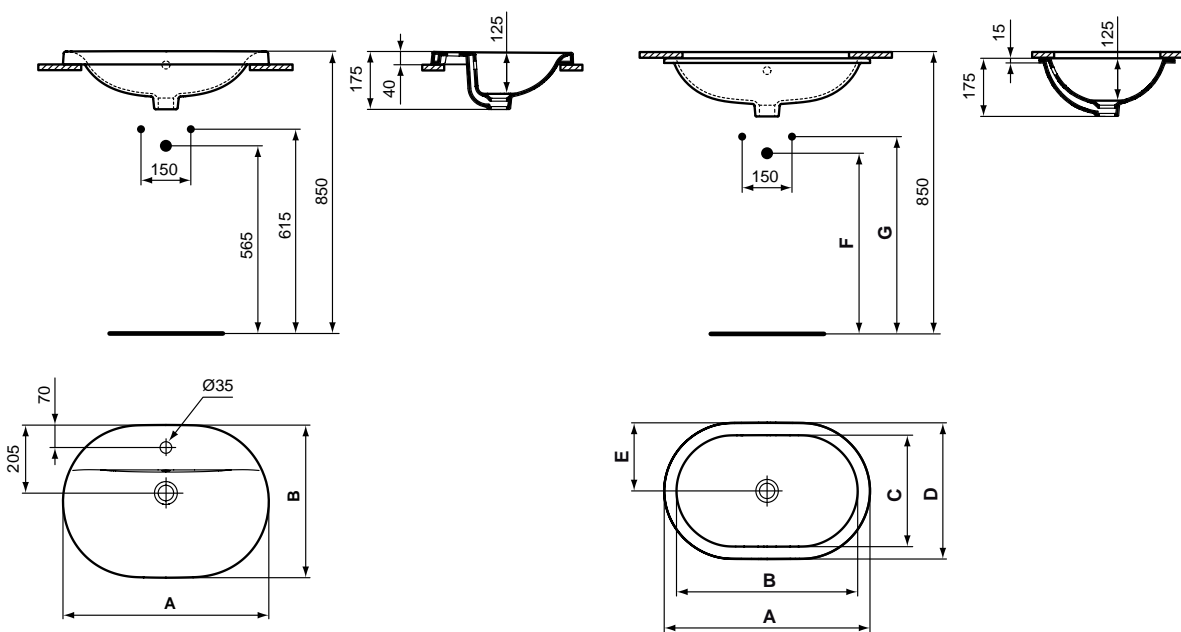

Finishes

01 White

	A	B
E 5040 ..	620	460
E 5039 ..	550	430
E 5038 ..	480	400

	A	B	C	D	E	F	G
E 5049 ..	620	545	335	410	205	540	590
E 5047 ..	550	480	310	380	190	565	615
E 5045 ..	480	415	285	350	175	565	615