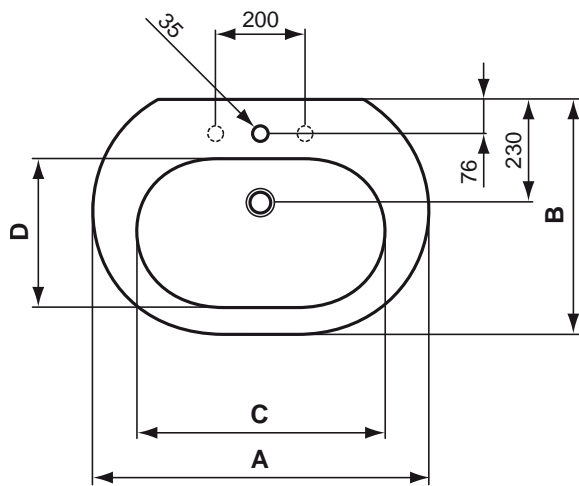

Finishes

01 White

AA Chrome

	A	B	C	D	Ceramics		Furniture		tap holes
					E	F	E	F	
T 0139 ..	600	500	440	315	600	650	560	610	ooo