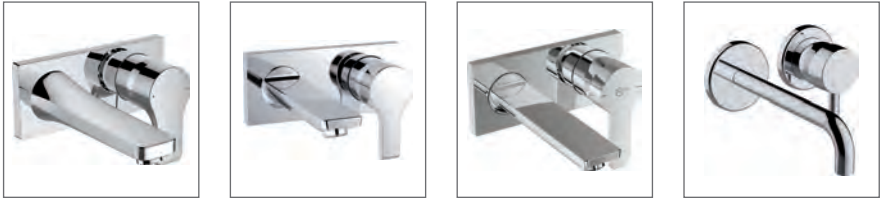

Finishes
01 White

New Products

Deco Control Plates
please refer to page 232

Please refer to page 742
for spare parts list

Ideal Standard, in addition to the sanitary ware, has a complete range of Build-in cisterns, the Deco series, for use with single & wall hung bowls. Some of the advantages of the Deco Build-in cisterns, are: a 4 mm internal lining, for protection against humidity, very small thickness (8cm/12cm) for flexibility, for very thin walls, very easy access to the internal components of the cistern, for easy maintenance, a unique pipe union articulation system, that allows, even after installation, an easy regulation of the cistern pipe to the WC, as well as, a fixing kit, for control plates (0-160mm). In 2015, we launch Salina plates in chrome & satin chrome finish.

Finishes
AA Chrome

Electronic mixer
please refer to page 484

New
Products

Extending the Ceraplus special sanitary brass category with new design electronic rim mounted spouts and mixers, build-in Basin & Shower electronic fittings, Ideal Standard is expanding this special range to fit every need, keeping quality and precision as a standard.