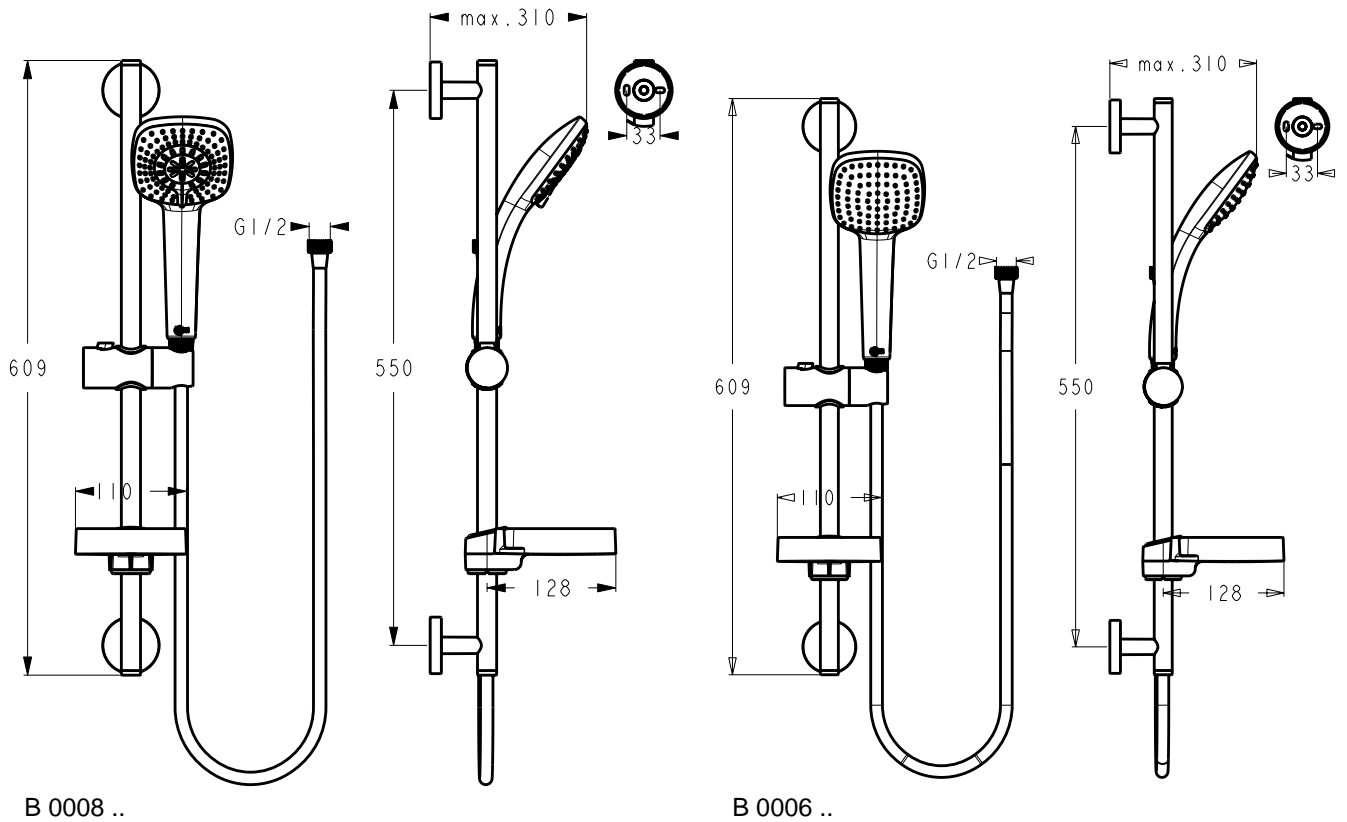

Finishes

AA Chrome