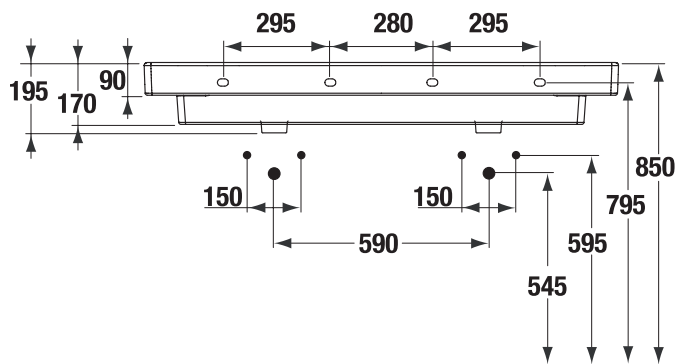

T409801

Finishes

01 White

Designer: Franco Bertoli

Ceramic
Products

Description

Ventuno 21 washbasin rectangular 1005 x 540 mm, central taphole punched, two semi punched outer tapholes; requires 2 fixation sets M10 x 140 mm - K710767 (not included), for alone installation, or with pedestal, or semi-pedestal, or with STEP Furniture.