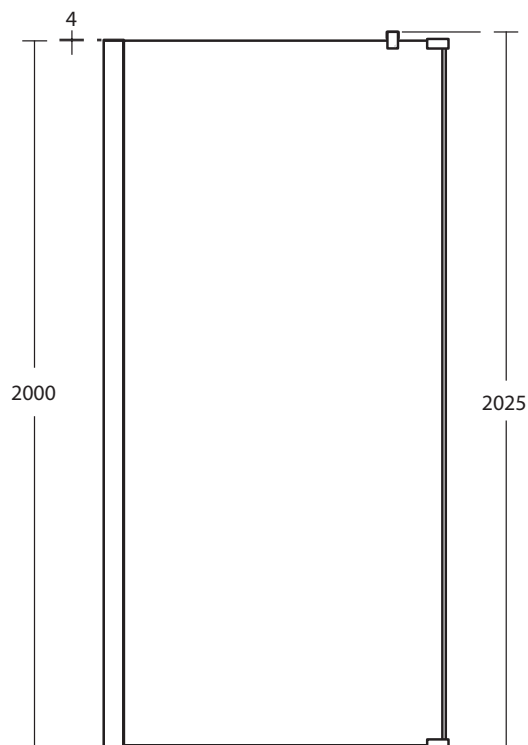

Finishes

EO Chrome

Panel	Adjustments A (cm)	Dimension B (cm)
70	65,4 - 67,7	65,0 - 99,4
76	71,4 - 73,7	65,0 - 99,4
80	75,4 - 77,7	65,0 - 99,4
90	85,4 - 87,7	65,0 - 99,4
100	95,4 - 97,7	65,0 - 99,4
120	115,4 - 117,7	65,0 - 99,4
140	135,4 - 137,7	65,0 - 99,4
160	155,4 - 157,7	65,0 - 99,4