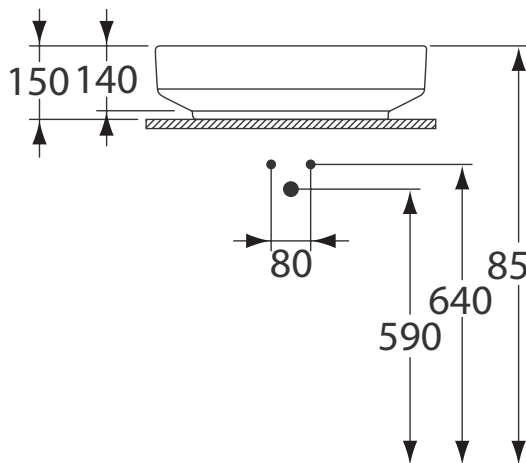

Finishes

01 White

AA Chrome