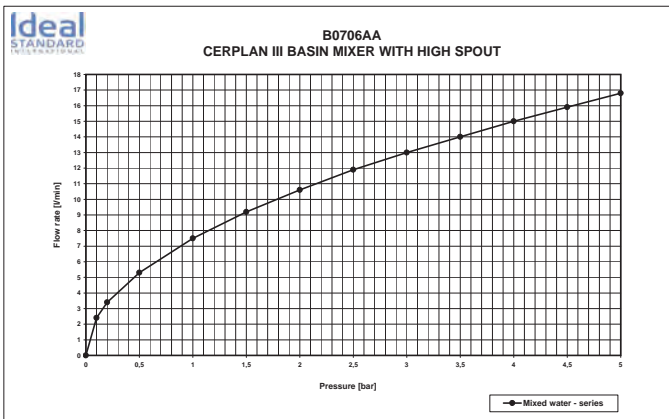

Product

Article-No.

Bath & Shower built in mixer	A6115AA
Shower built in mixer	A6114AA

Necessary equipment

Kit 1 Easy-Box	A1000NU
----------------	----------------

Finishes

AA Chrome

NU Neutral