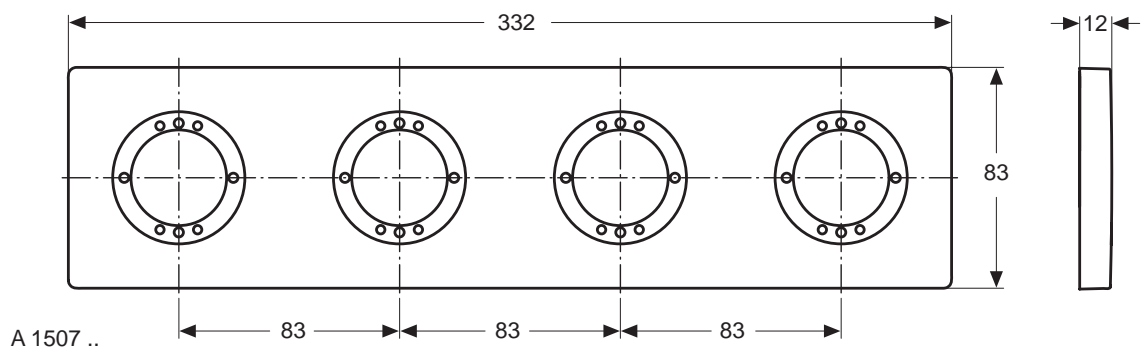

Bathroom
Fittings