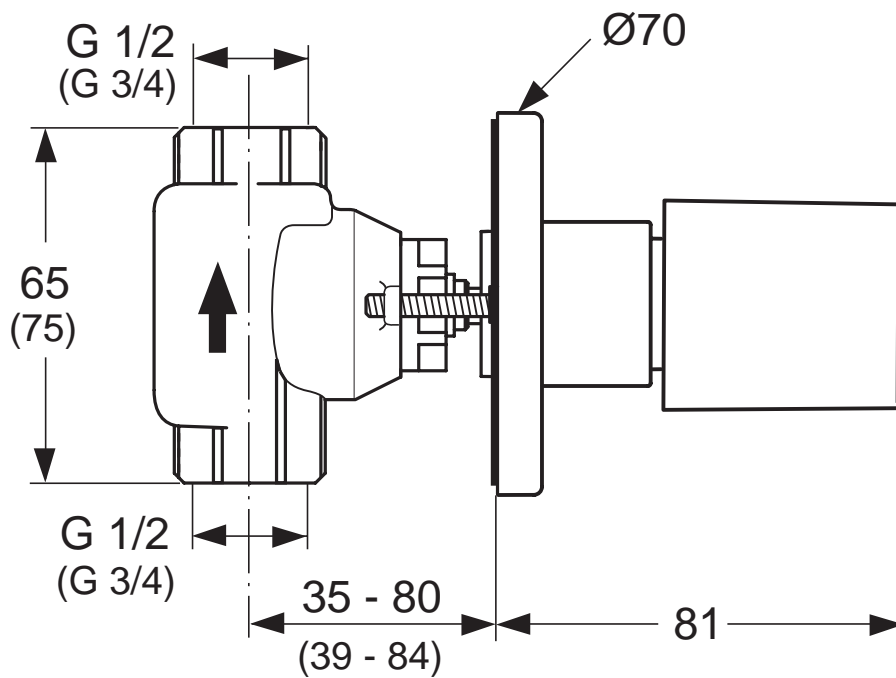

Finishes

- AA Chrome
- NU Neutral

Bathroom Fittings

Description

Built in KIT 1 stop valve, for G1/2" connection and ceramic valve G1/2"

Built in KIT 1 stop valve, for G1/2" connection and rubber valve G1/2"