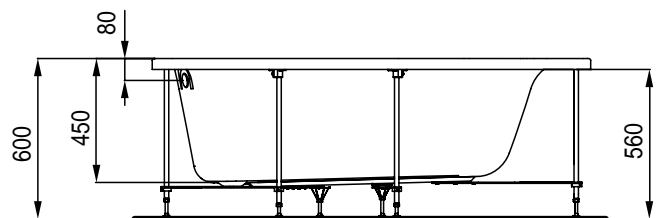

Finishes

01 White

K 2323 ..