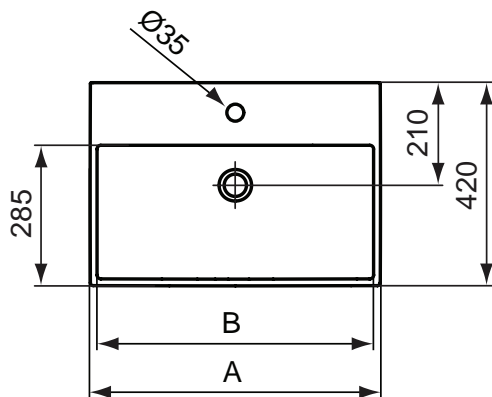

Finishes

01 White

	A	B
K 0778 ..	600	570
K 0777 ..	500	470