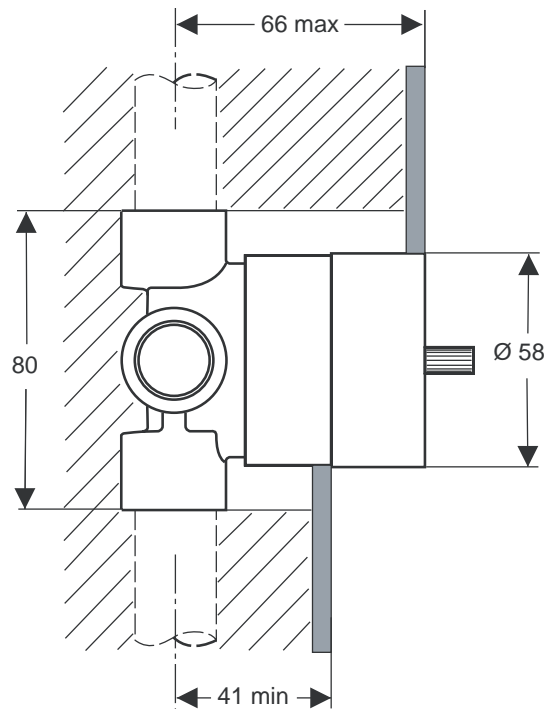

Description

Built in KIT 1 diverter 3/4

Built in KIT 1 diverter 2/3

Product

Article-No.

KIT 1 3/4	A2391NU
KIT 1 2/3	A2393NU

Finishes

NU Neutral

A 2391 ..

A 2393 ..