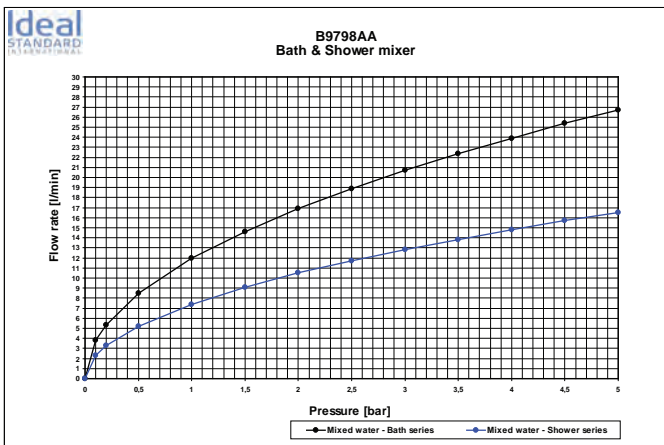

A2650NU

Finishes

AA Chrome

NU Neutral

Bathroom
Fittings

Bathroom
Fittings

Designer: Artefakt

Washbasin mixer
please refer to page 447