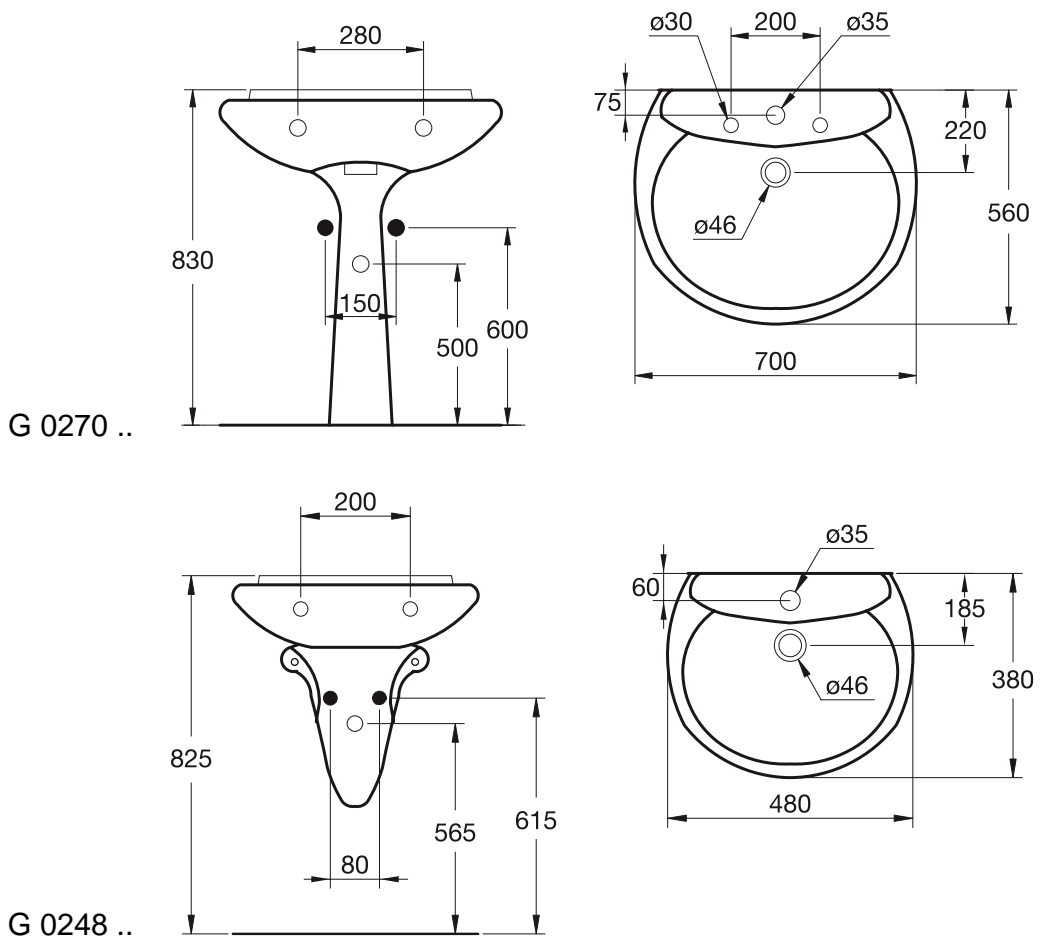

Finishes

01 White