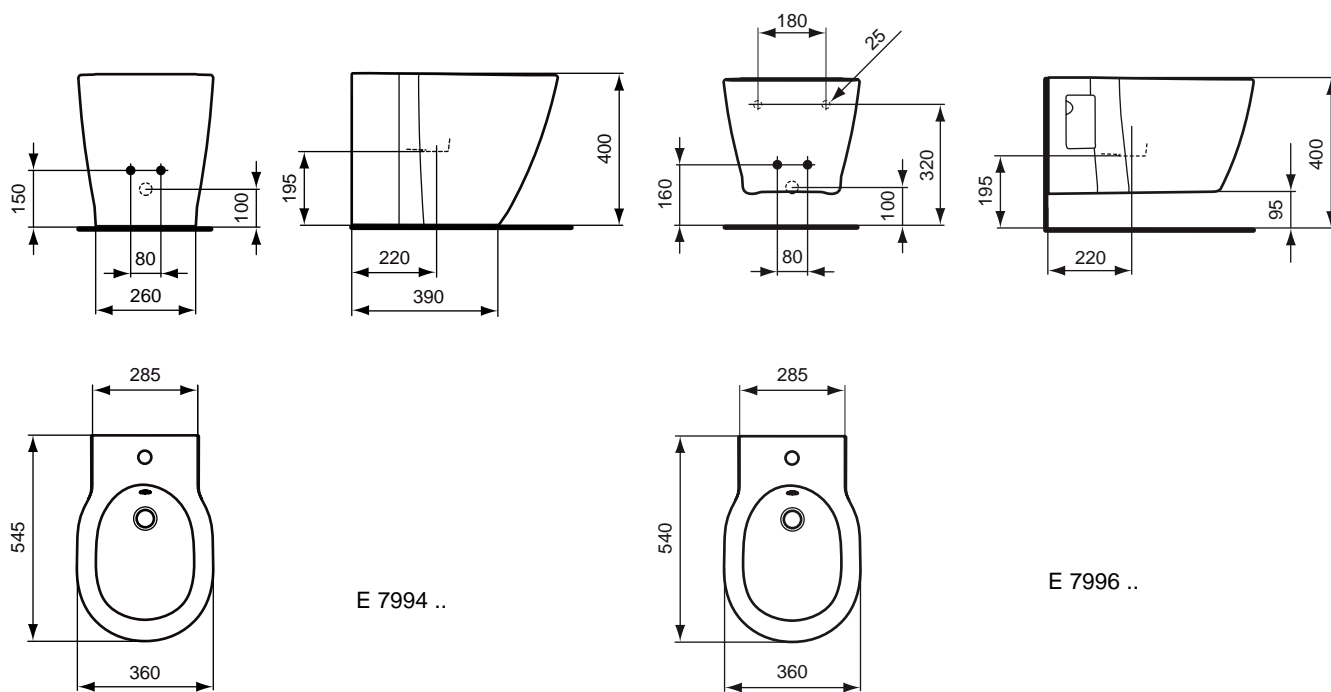

Finishes

01 White

Designer: Robin Levien

Description

Connect floor standing back-to-wall bidet, including fixation set.

Connect wall hung bidet.

Connect wall hung bidet with hidden fixations.

Product

Article-No.

Floor standing BTW bidet	E799401
Wall hung bidet	E799601
Wall hung bidet hidden fixations	E772201

Finishes

01 White

Designer: Robin Levien

Description

Connect Double Vanity 1300 x 490 mm. The use of 2 fixation sets is required. It can be combined, either with the Connect semi pedestal (E711301), or with syphon (J3747AA), or with the Connect furniture. It can be installed, with 1 frontal, or, 1 or 2 lateral towel rails.