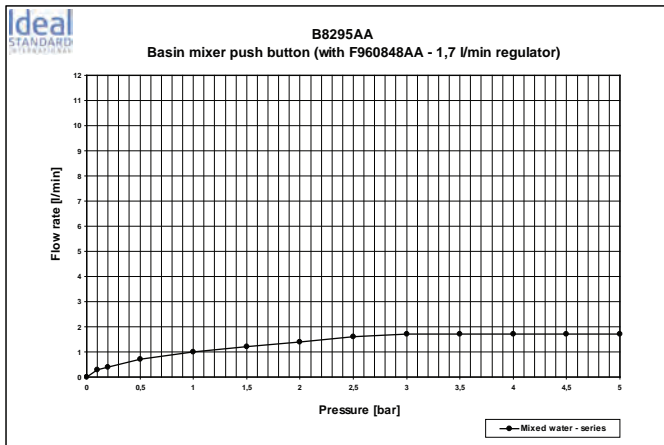

Product

Article-No.

Basin tap push button

B4664AA

Finishes

AA Chrome

Bathroom Fittings

Bathroom Fittings