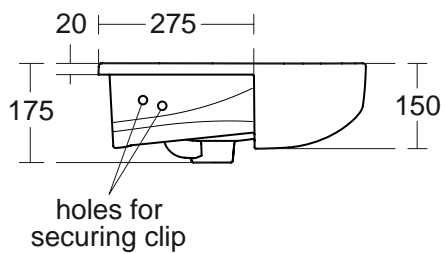

Finishes

01 White