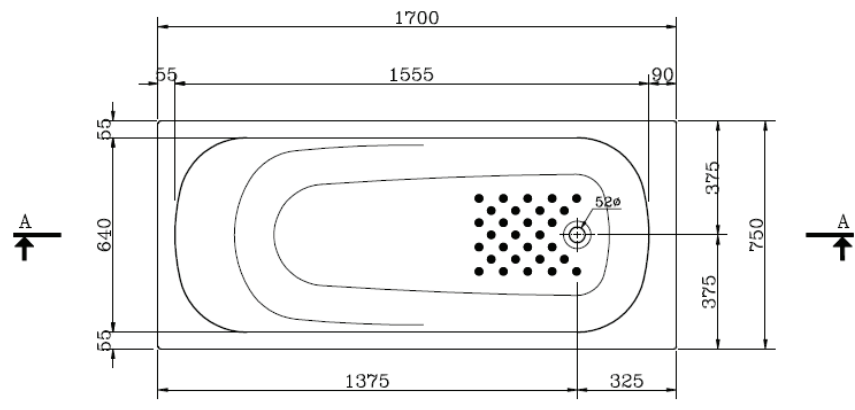

Sec A-A

Bath tubs
please refer to page 645

Please refer to page 752
for spare parts list

Designed for extra small bathrooms, Semiramis rectangular bathtubs are available in three sizes: 130x70, 120x70 and 100x70. There are available models with integrated seat for enhanced comfort and convenient child bathing.