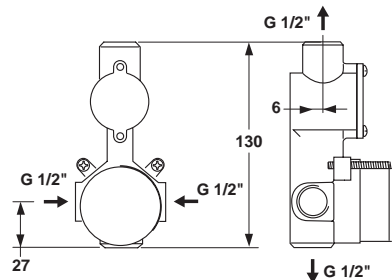

Product

Article-No.

Kit 1 universal	A2650NU
Kit 1 multiport	A2363NU
Kit 1 individual thermostat	A2353NU

Finishes

NU Neutral

Bathroom Fittings

A 2650 ..

A 2363 ..