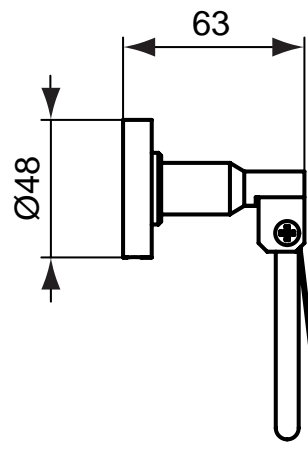

Description

Iom toilet tissue holder with cover, chrome.

Iom toilet tissue holder without cover, chrome.

Product

Article-No.

Toilet tissue holder with cover

A9127AA

Toilet tissue holder

A9132AA

Finishes

AA Chrome

A 9127 ..

A 9132 ..