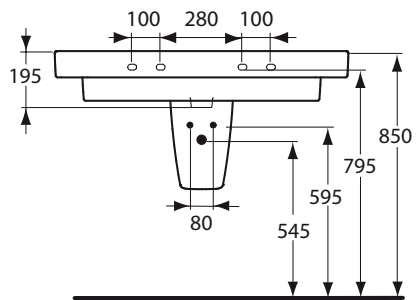

Finishes

01 White