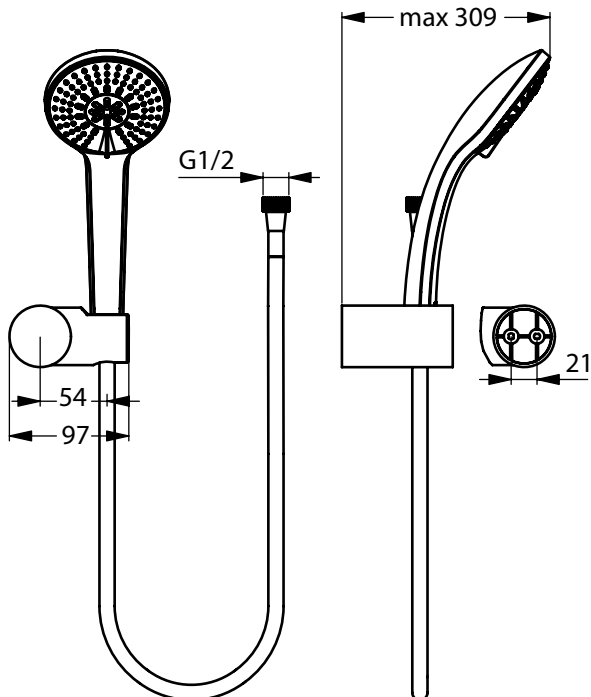

Finishes

AA Chrome

Bathroom Fittings

B9507 ..