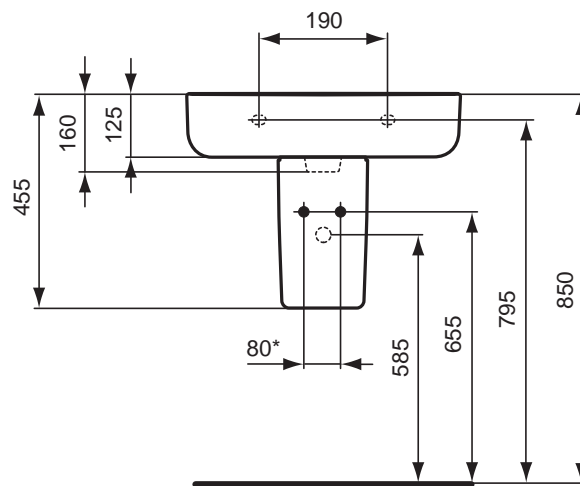

Finishes

01 White

* 150 without semi pedestal