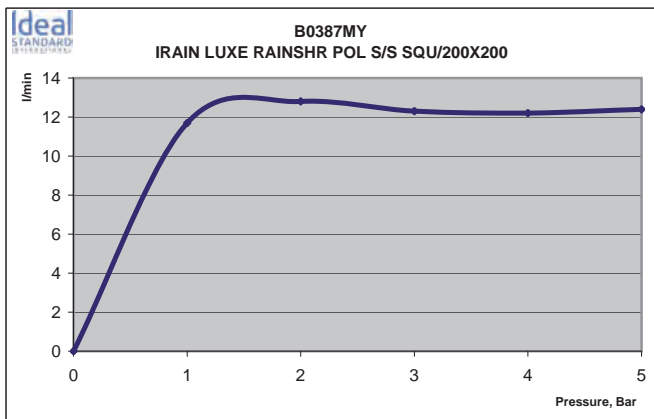

Bathroom
Fittings

Bathroom
Fittings

Showers
please refer to page 572

Please refer to page 746
for spare parts list

Elegant, handy, easy to use, IdealSpray has 4 different shapes of trigger spray shower sets to choose from, so as to reflect your personal taste. The right combination of functionality and design allows your to cover your everyday bathroom needs, while at the same time creating a perfect aesthetic and harmony with all your sanitary ware. The models are being thoroughly tested in order to ensure high quality performance and long lasting usage. Our flow regulators cut water consumption, giving you the peace of mind that you are saving water, energy and money, without compromising functionality.