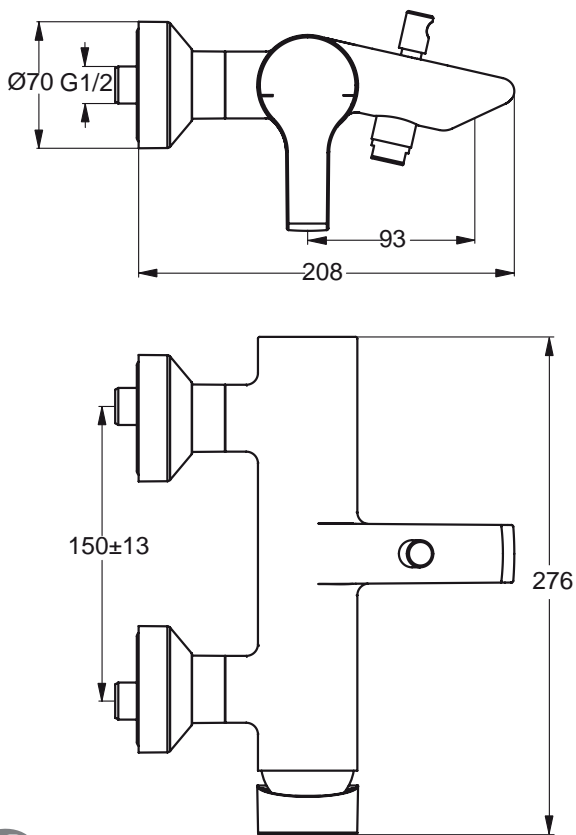

Finishes

- AA Chrome
- NU Neutral

B 8069 ..