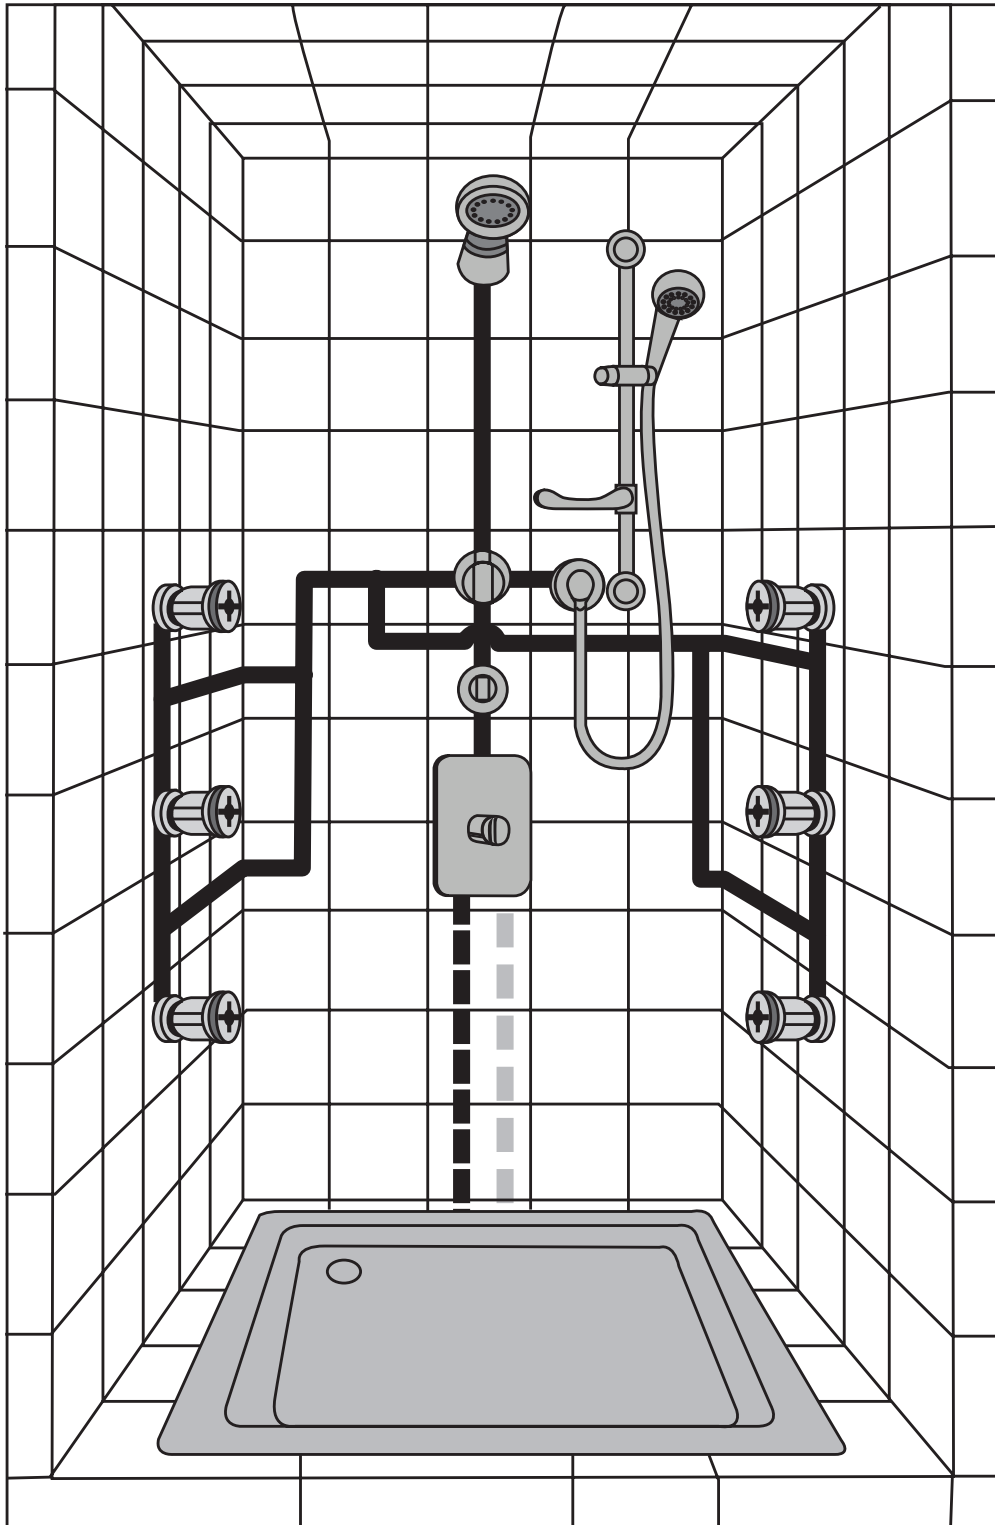

EXAMPLES OF COMBINATIONS – PROPOSAL 6

- Look for built in mixer plates in built-in every individual suite
- Shower Heads (pages 535, 536, 548, 561-563 and 580-581)
- Built in diverter for more than 2 outlets
- External parts (page 522)
- Internal part (page 523)
- Jets (page 556 & 582)
- Wall elbow (page 525 & 556)
- Built in control valves for central thermostats
- External parts (page 520)
- Internal part (pages 521)
- Shower kits (pages 531-534, 544-547 & 558)