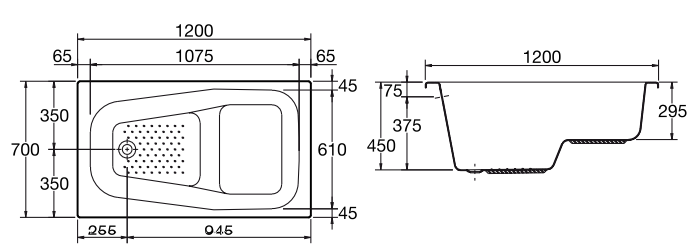

Description

SEMIRAMIS Bathing tub Rectangular with integrated seat. Dimensions: 130x70cm, 120x70cm and 100x70cm. Acrylic white. Available legset, supplied separately.

Alternative product

SEMIRAMIS Bathing tub Rectangular without integrated seat. Same dimensions and characteristics.

Recommended equipment

Legset (G706667) for Semiramis bathtubs. Panels not available.

Non-Whirlpool
Tubs

Product

Article-No.

Bathtub 130x70cm with seat, acrylic white	G801501
Bathtub 120x70cm with seat, acrylic white	G709101
Bathtub 100x70cm with seat, acrylic white	G714601

Alternative product

Bathtub 130x70cm, acrylic white	G779501
Bathtub 120x70cm, acrylic white	G721801
Bathtub 100x70cm, acrylic white	G741601

Recommended equipment

Legset for Semiramis rectangular bathtubs	G706667

Finishes

01 White

G 7091 ..