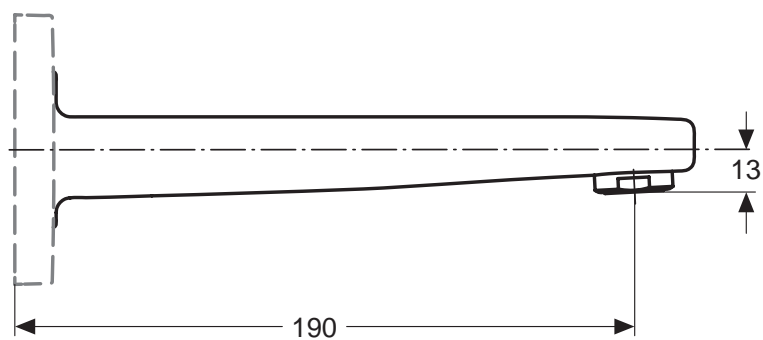

A 1513 ..

Bathroom
Fittings