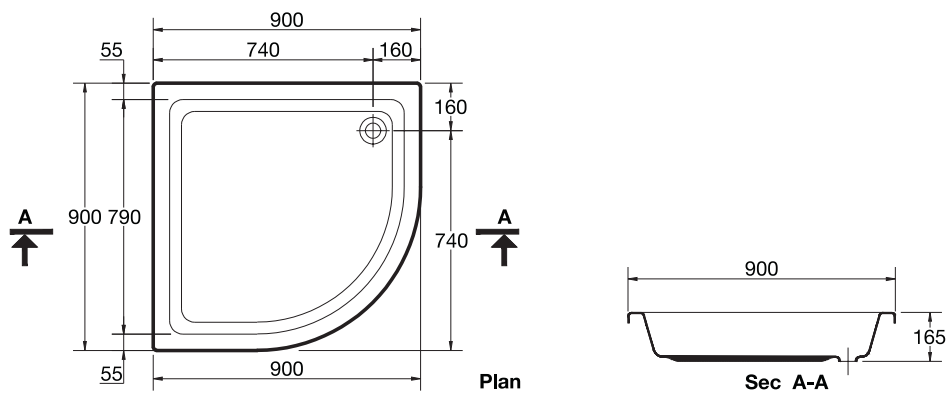

Description

Acrylic Shower Trays in Corner Shape. Dimensions: 90 x 90cm, 80 x 80cm with height 16,5cm, in white color.

Recommended equipment

Legset for Corner shower trays (C895400)

Product

Article-No.

Corner Acrylic Tray 90x90x16,5 cm

G746201

Corner Acrylic Tray 80x80x16,5 cm

G747301

Recommended equipment

Legset for corner acrylic trays

C895400

Finishes

00 Italian White

01 White

G 7462 ..