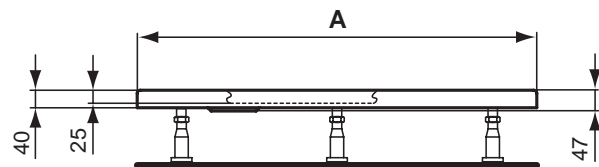

Finishes

- 01 White
- AA Chrome

	A	B	C	D	E	F	G
K 5177 ..	1000	1000	450	856	894	1185	1410
K 5176 ..	900	900	350	756	814	1065	1270
K 1939 ..	800	800	300	685	685	924	1130