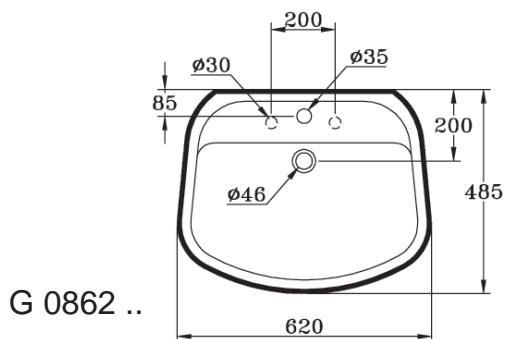

Finishes

01 White