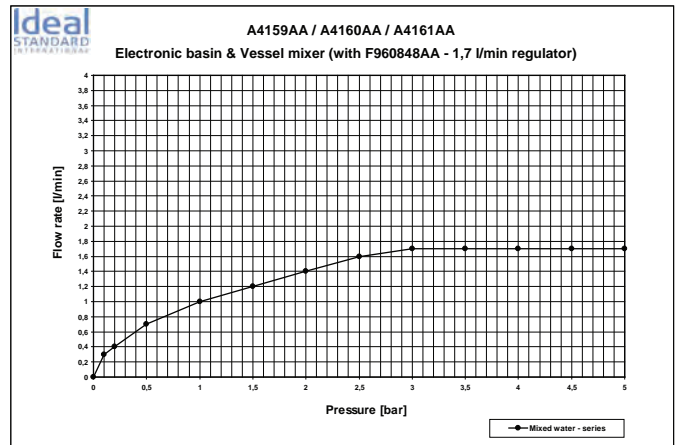

Product

Article-No.

Basin tap push button

B4664AA

Finishes

AA Chrome

Bathroom Fittings

Bathroom Fittings