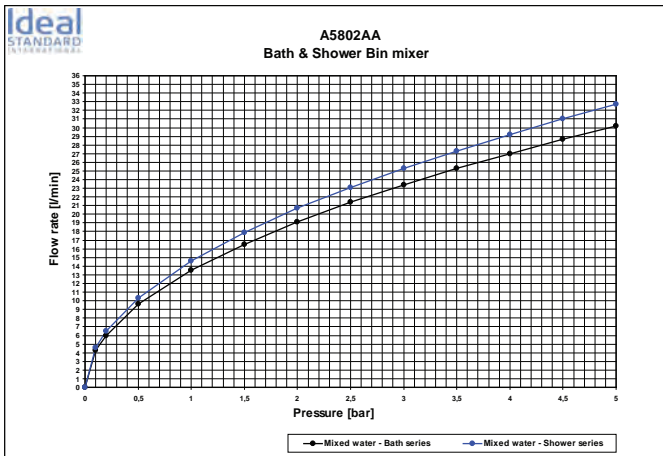

Bathroom
Fittings