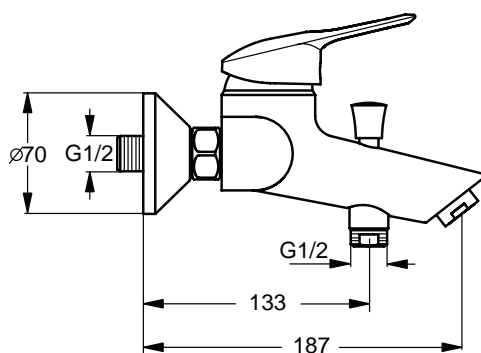

Description

Com bath & shower exposed mixer without accessories, with 47 mm Click cartridge, water saving and hot temperature limiter, aerator cascade M24X1, automatic diverter, S-connectors and check valve, chrome.

Com shower exposed mixer without accessories, with 47 mm Click cartridge, water saving and hot temperature limiter, S-connectors and check valve, chrome.

Alternative product

You can obtain a **maximum 8lt/min flowrate** with one extra component. Specifically:

Com bath & shower exposed mixer without accessories, with a maximum 8lt/min flowrate, 47 mm Click cartridge, water saving and hot temperature limiter, aerator cascade M24X1, automatic diverter, S-connectors and check valve, chrome. **Necessary codes to order: B9798AA (B&S mixer) and A960453NU (regulator).**

Com shower exposed mixer without accessories with a maximum 8lt/min flowrate, 47 mm Click cartridge, water saving and hot temperature limiter, S-connectors and check valve, chrome. **Necessary codes to order: B9797AA (Shower mixer) and A960453NU (regulator).**

Recommended equipment

Check valve with integrated flow regulator that provides a maximum 8lt/min flow rate.

Product

Article-No.

Bath & Shower exposed mixer	B9798AA
Shower exposed mixer	B9797AA

Recommended equipment

Check valve with regulator 8lt/min for B&S and Shower mixer	A960453NU

Finishes

- AA Chrome
- NU Neutral

B 9798..

B 9797..

Bathroom Fittings