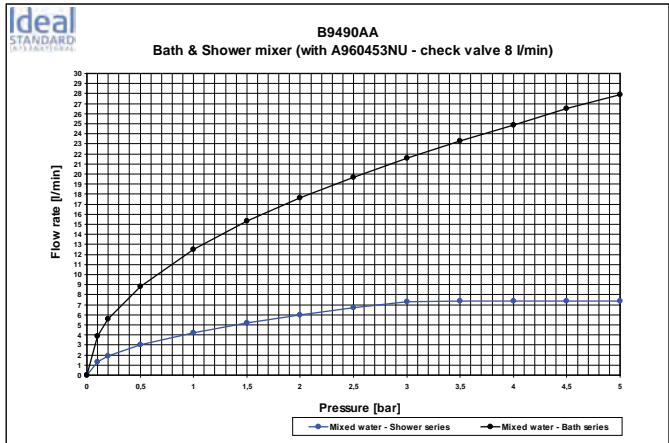

Bathroom Fittings