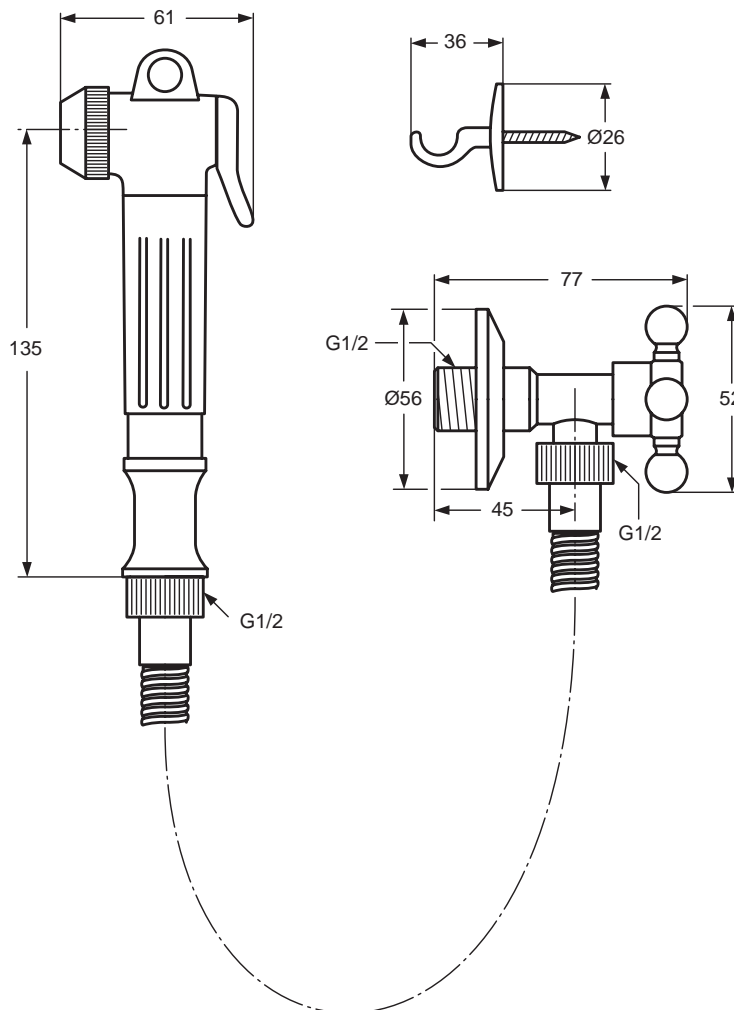

Finishes

- AA Chrome
- NU Neutral

Bathroom Fittings