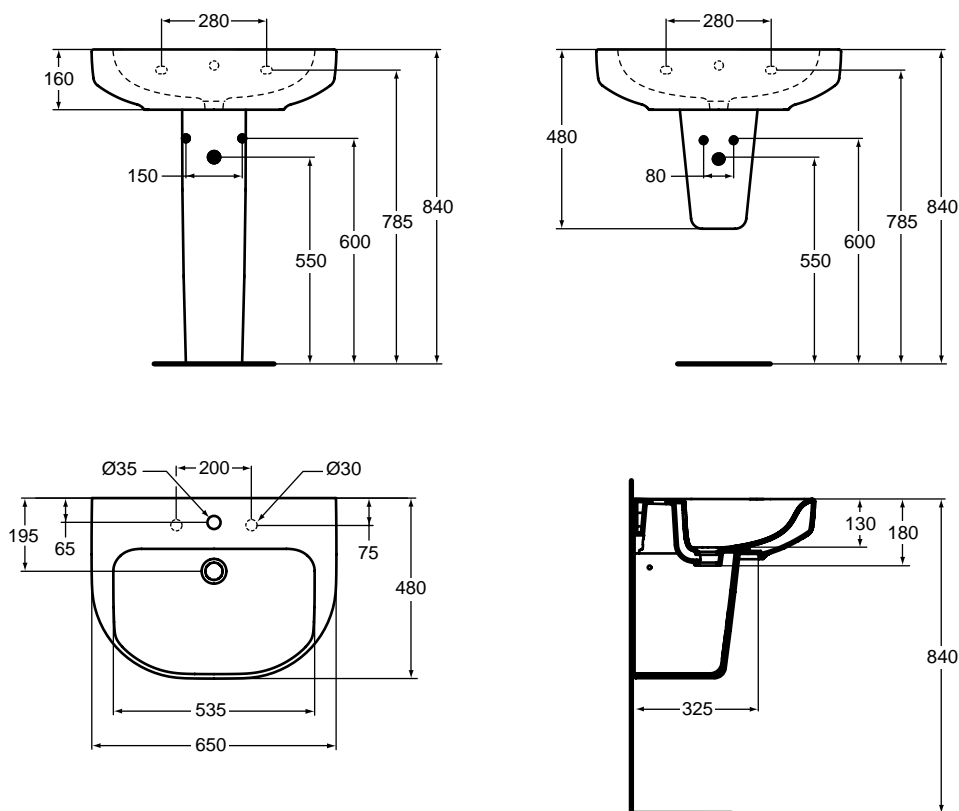

Finishes

01 White