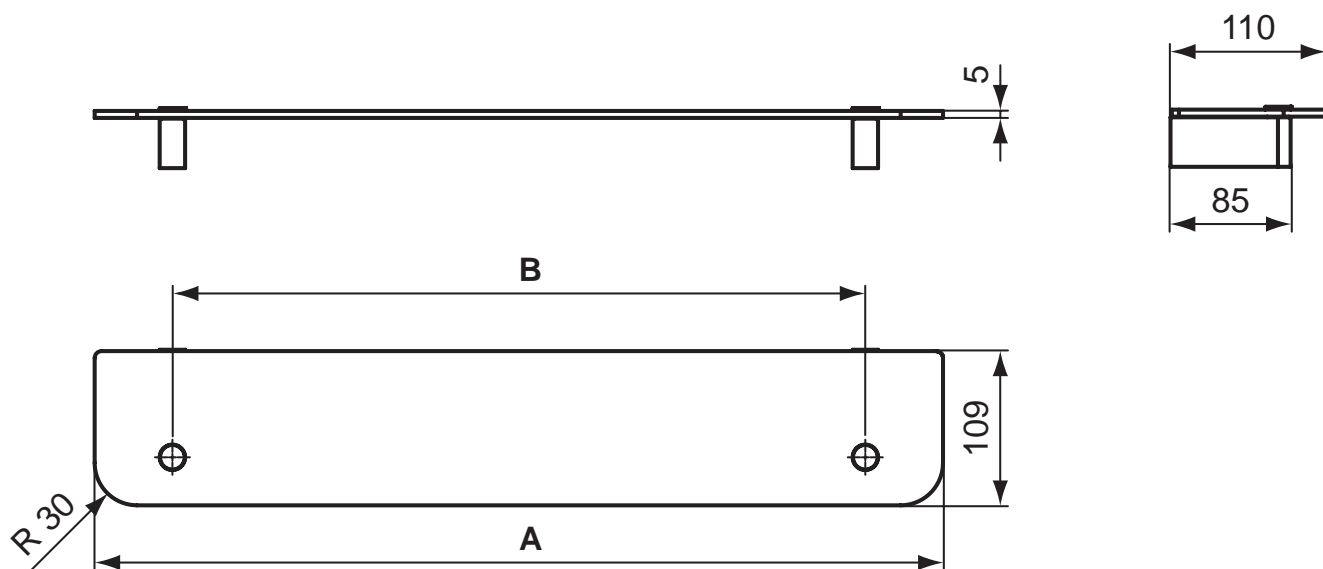

Connect transparent glass shelf 50 cm, chrome brackets.

Furniture & Accessories

Product

Article-No.

Glass shelf 60 cm	N1394AA
Glass shelf 50 cm	N1392AA

Finishes

AA Chrome

	A	B
N 1394 ..	600	482
N 1392 ..	500	382