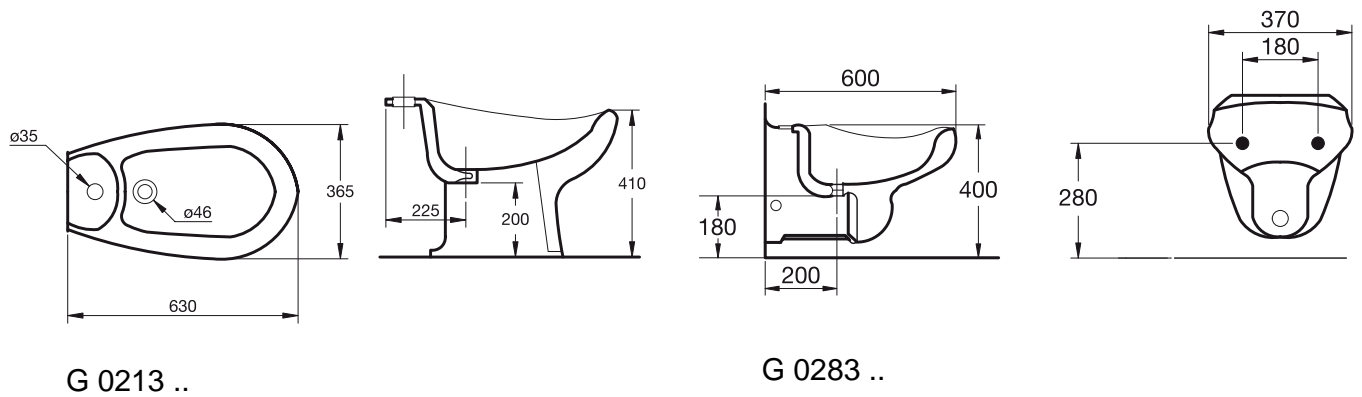

Finishes

01 White