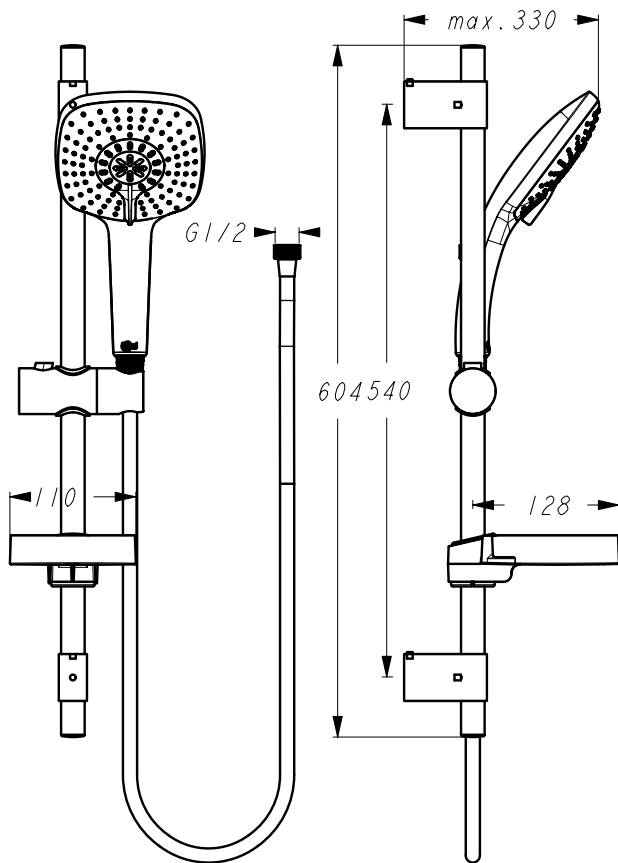

Finishes

AA Chrome

B 0015 ..