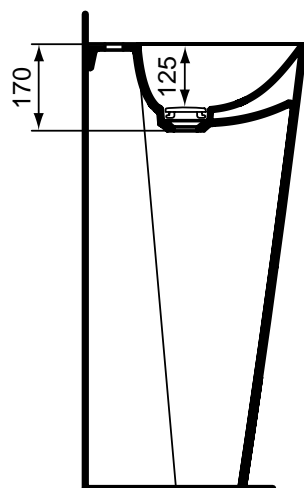

T 0445 ..

Finishes

01 White