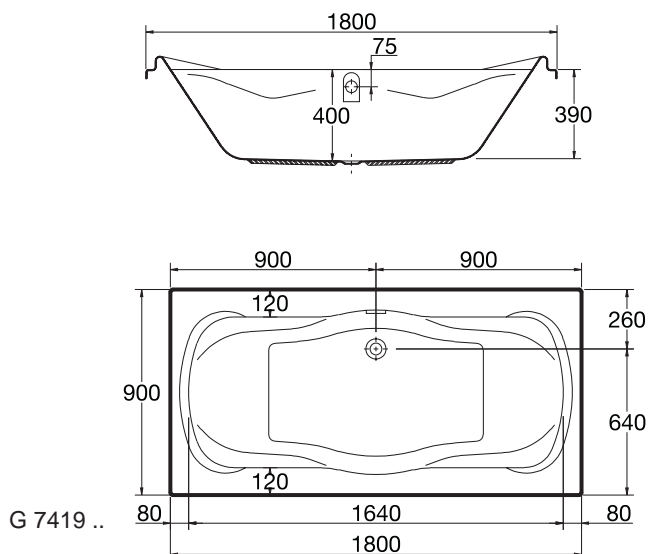

Description

KIMERA Bathing tub Rectangular in two dimensions: the 170x80cm and the 180x90cm in DUO Shape for the use of two adults, acrylic white. Legset and panels supplied separately.

Alternative product

KIMERA Bathing tub Rectangular 170x80cm, with antislip, acrylic white.

KIMERA Bathing tub Rectangular 170x80cm with chrome handgrips, acrylic white.

KIMERA Bathing tub Rectangular 180x90cm with chrome handgrips, acrylic white.

Recommended equipment

Legset for Kimera 170x80cm (C895000) and 180x90cm (C895100)

Panels for Kimera 170x80cm: Frontal (G752801), Lateral (G755001)

Panels for Kimera 180x90cm: Frontal (G732201), Lateral (G771001)

Product

Article-No.

Rectangular DUO Bathtub 180x90cm, acrylic white	G741901
Rectangular Bathtub 170x80cm, acrylic white	G758701

Alternative product

Rectangular Bathtub 170x80cm, with antislip, acrylic white	G712301
Rectangular Bathtub 170x80cm, with chrome handgrips, acrylic white	G758601
Rectangular Bathtub 180x90cm, with chrome handgrips, acrylic white	G759401

Recommended equipment

Frontal panel 180 cm, acrylic white	G732201
Lateral panel 90 cm, acrylic white	G771001
Frontal panel 170 cm, acrylic white	G752801
Lateral panel 80 cm, acrylic white	G755001
Legset for Kimera 180x90cm	C895100
Legset for Kimera 170x80cm	C895000

Finishes

- 00 Italian White
- 01 White