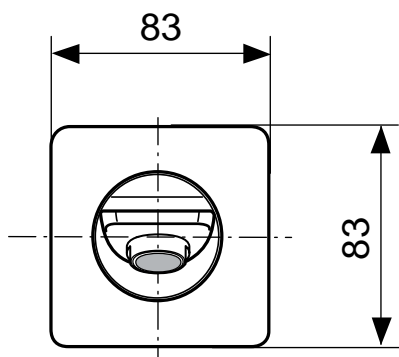

Finishes

AA Chrome

Bathroom
Fittings