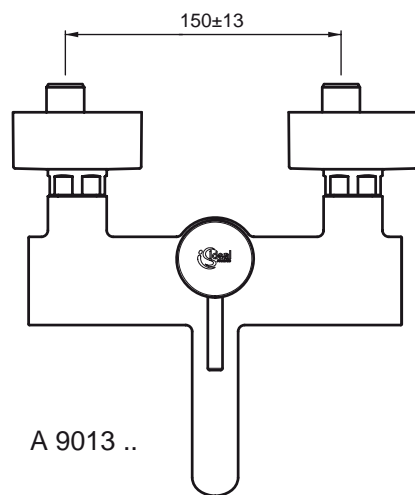

Finishes

- AA Chrome
- NU Neutral