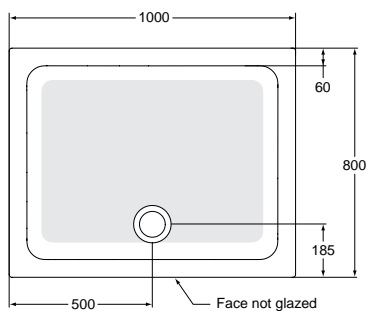

Finishes

- YT Grey
- AA Chrome

R1554YT