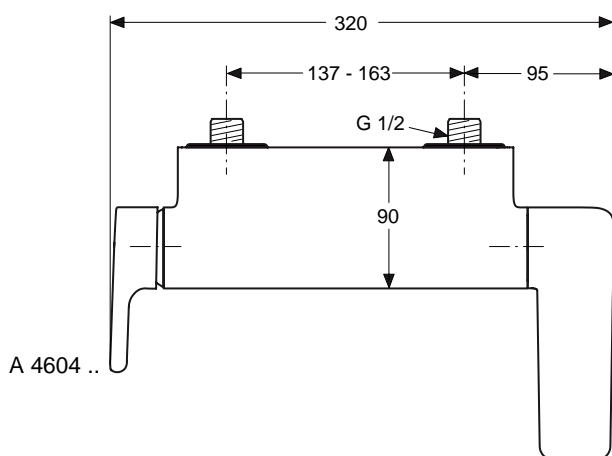

Finishes

- AA Chrome
- NU Neutral