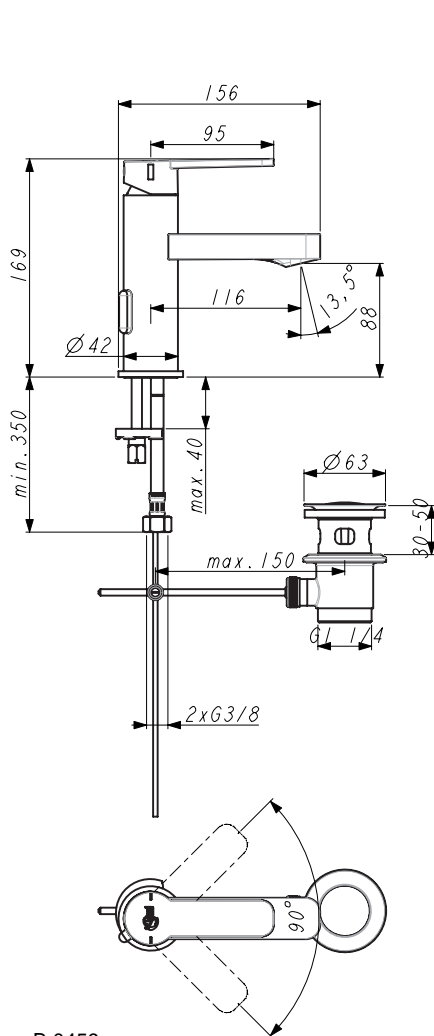

Finishes

AA Chrome

Bathroom
Fittings

B 0459 ..