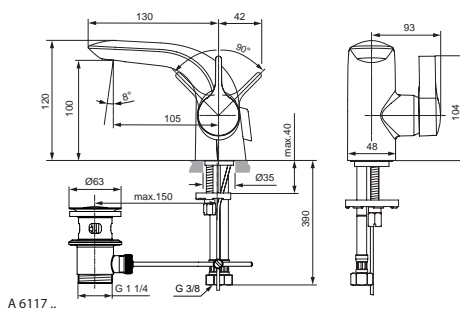

Finishes

AA Chrome

Bathroom Fittings