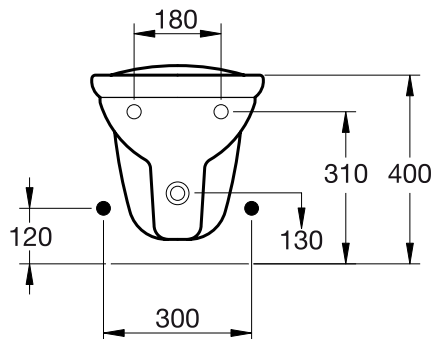

Ceramic Products

Description

San Remo floor standing bidet, central tap hole punched for over rim supply.

San Remo wall mounted bidet, central tap hole punched for over rim supply.

Recommended equipment

Chair support.

Product

Article-No.

Floor standing bidet	G641301
Wall mounted bidet	G648301

Recommended equipment

Chair support	G0093AC

Finishes

- 01 White
- AC White