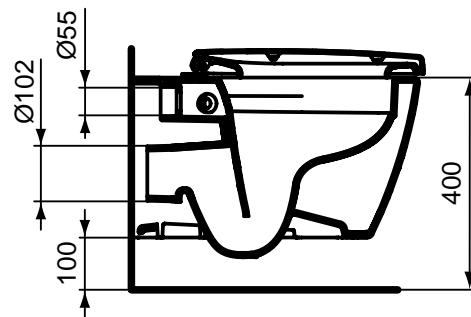

Finishes

01 White