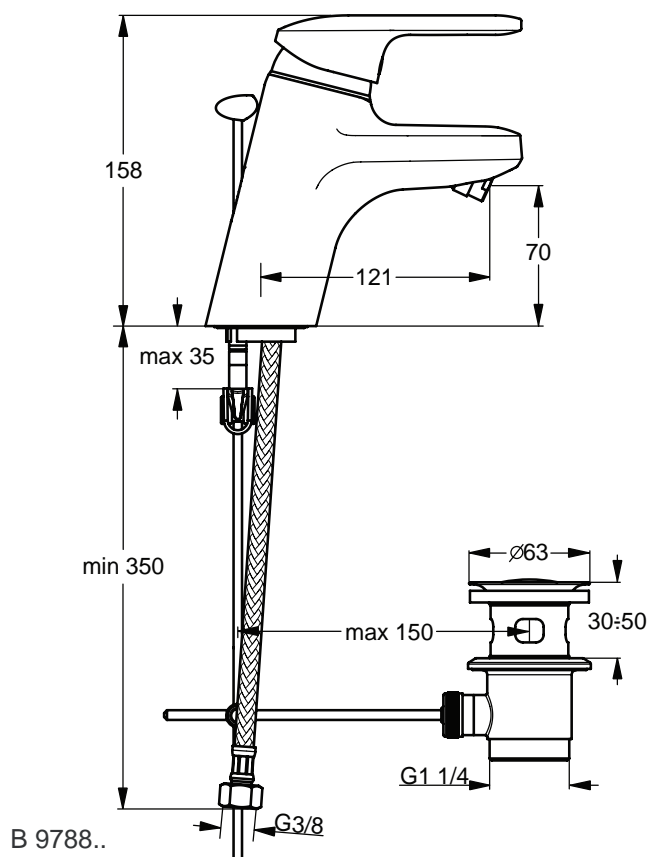

Finishes

AA Chrome