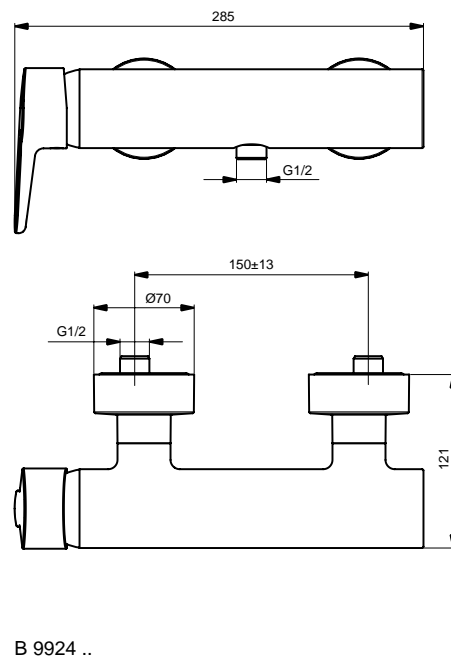

Finishes

- AA Chrome
- NU Neutral

Designer: Artefakt

Description

Connect bath & shower built-in, kit 2, 47 mm Click cartridge, pull-out knob for diverter and hot temperature limiter, chrome

Connect shower built-in, kit 2, 47 mm Click cartridge and hot temperature limiter, chrome