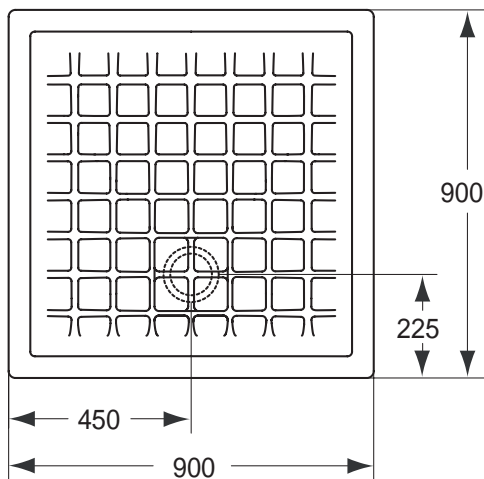

Finishes

01 White