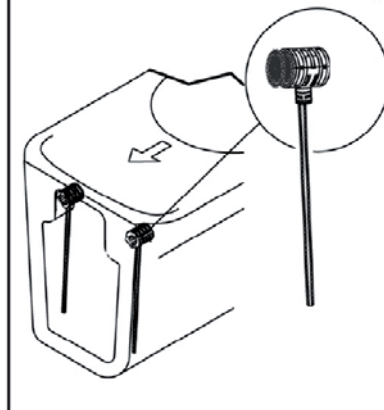

Visible holes are easily dirtied and spoil the total aesthetics of the bathroom ceramics. The hidden fixation system/installation offers an attractive alternative and provides easier cleaning.

The new fully hidden attachment make the difference for the wall hung toilets and bidets as the side surfaces are completely hole-free. (Dea/Connect wall hung bowls)