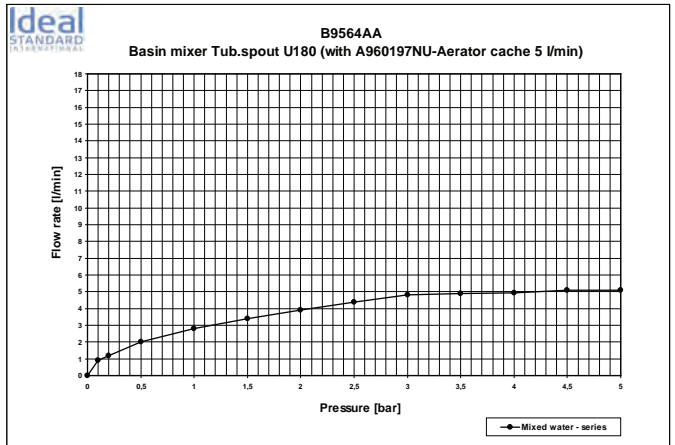

Bathroom
Fittings