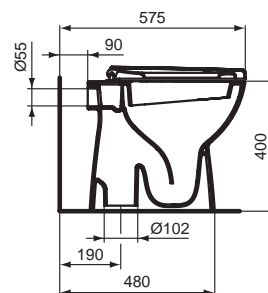

Ceramic Products

Description

Tempo floor standing bowl VO. Can be combined with Deco or Eco W30 built-in tanks.

Tempo floor standing bowl. Can be combined with Deco or Eco W30 built-in tanks.

Tempo BTW floor standing bowl. Can be combined with Deco or Eco W30 built-in tanks.

Necessary equipment

Seat & cover with soft closing mechanism.

Seat & cover.

Product

Article-No.

Single floor standing bowl VO	T328501
Single floor standing bowl HO	T328601
Single BTW floor standing bowl	T331401

Necessary equipment

Seat & cover soft closing	T679301
Seat & cover	T679201

Finishes

01 White