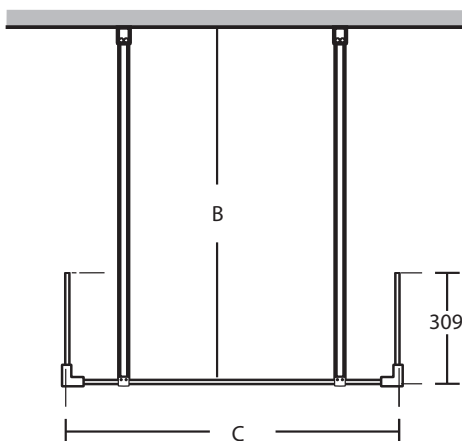

Finishes

EO Chrome

Panel	Dimension B (cm)	Dimension C (cm)
700	650 - 994	638
760	650 - 994	698
800	650 - 994	738
900	650 - 994	838
1000	650 - 994	938
1200	650 - 994	1138
1400	650 - 994	1338
1600	650 - 994	1538