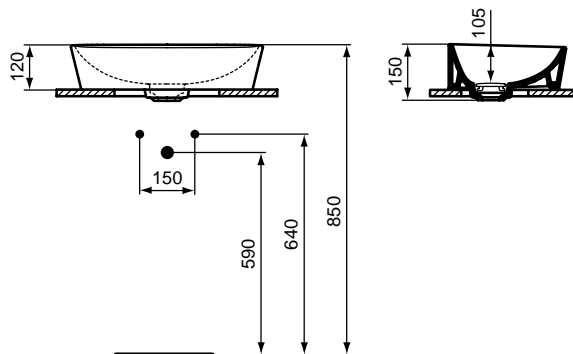

Dea basin 62 cm with tap hole, no overflow.

Product

Article-No.

Vessel 52 cm, no taphole, no overflow	T044301
Basin 62 cm with taphole, no overflow	T044501

Finishes

01 White

T 0443 ..

T 0445 ..