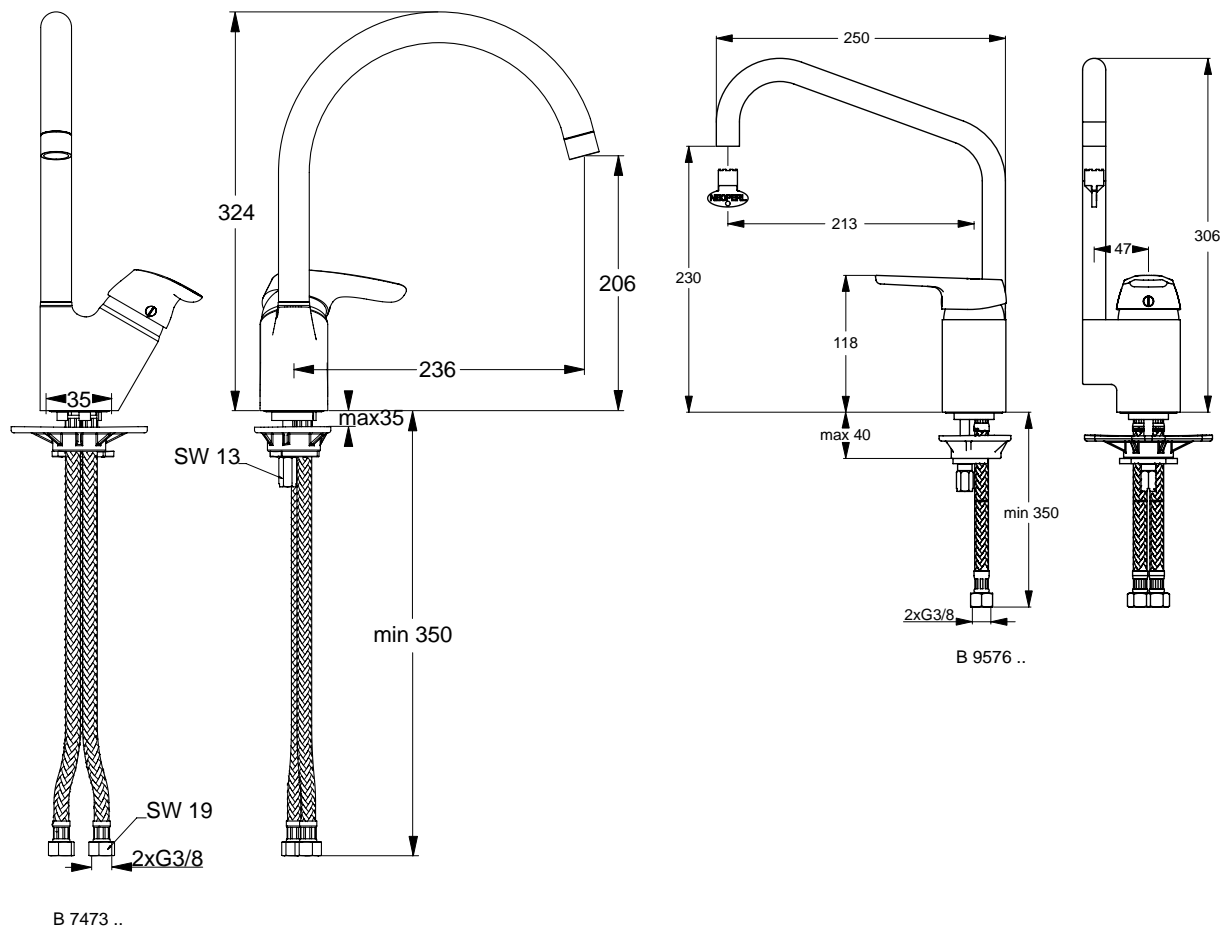

Finishes

- AA Chrome
- NU Neutral