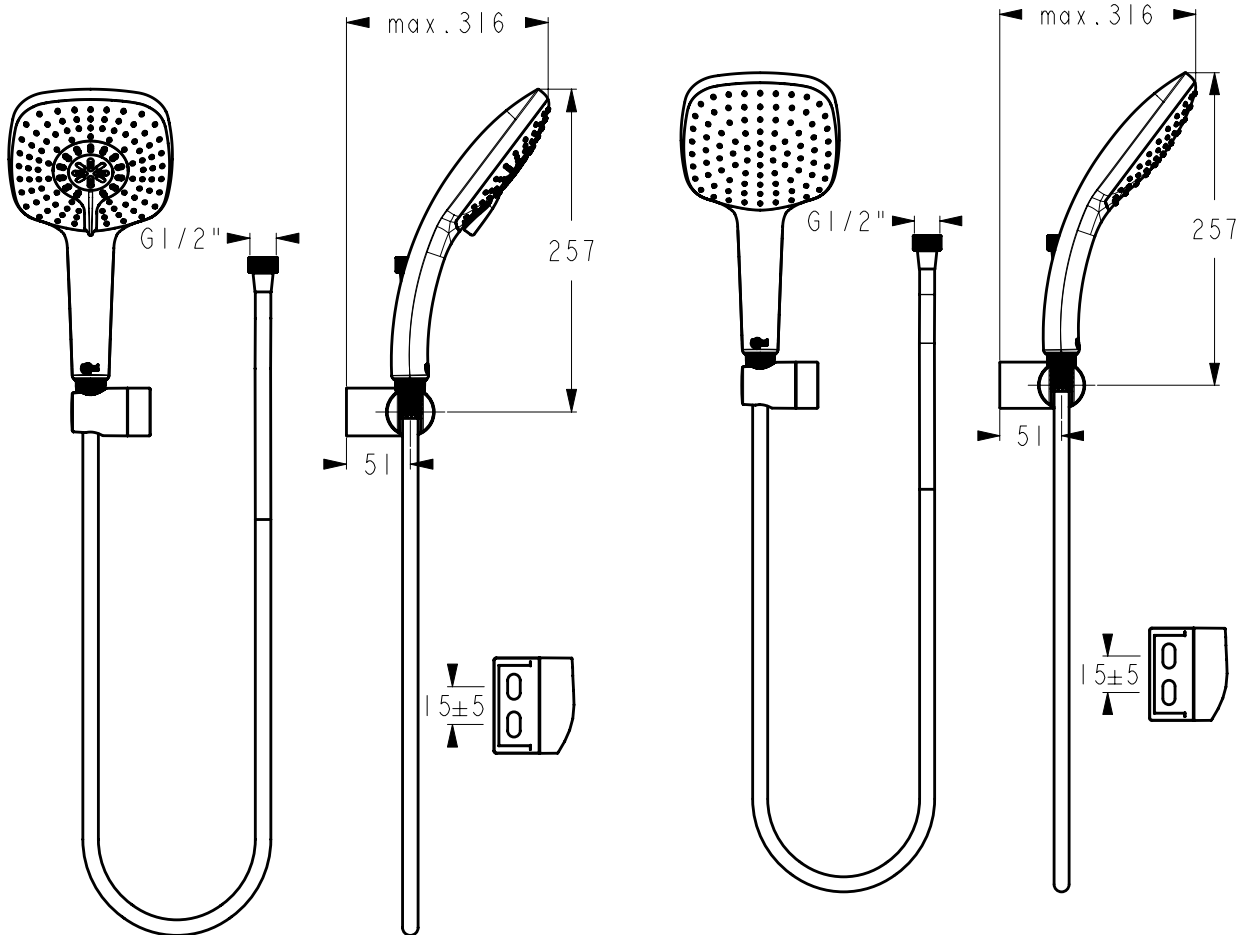

B 0022 ..

Finishes

AA Chrome

B 0023 ..