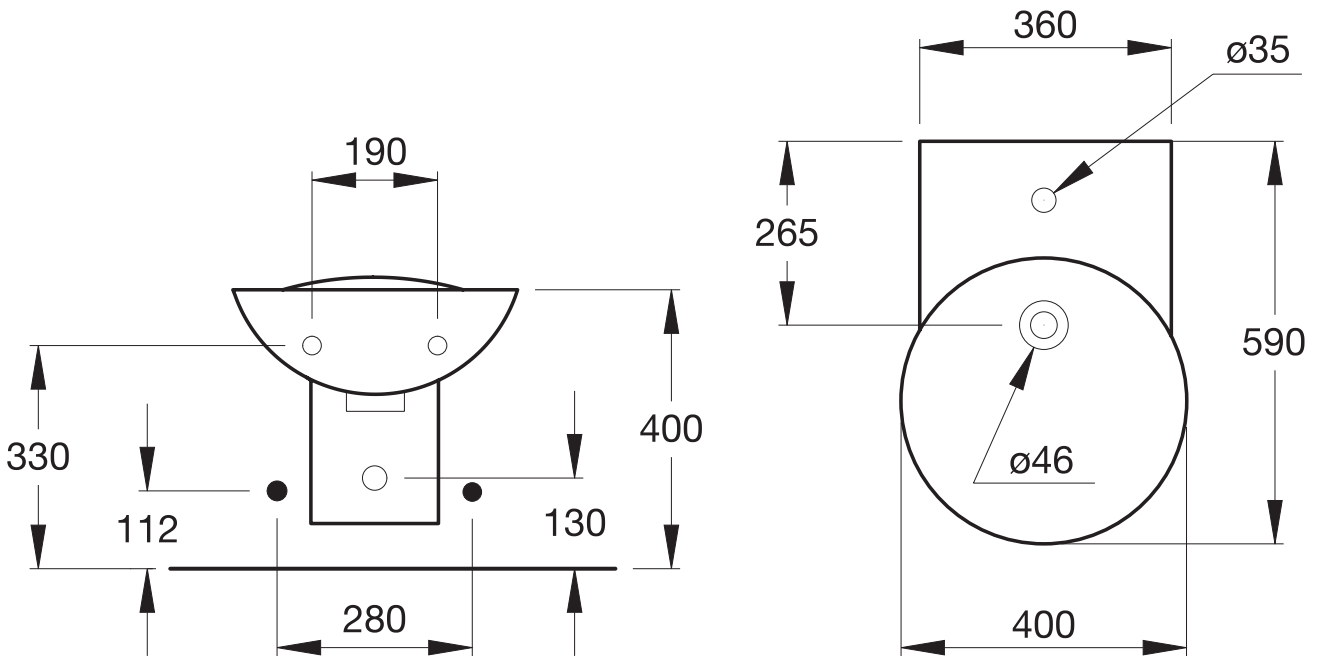

AC White

Description

Venice wash basin 80x56 cm, central tap hole punched, for semi recessed installation with furniture, or for use with semi pedestal.

Venice wash basin 70x56 cm, central tap hole punched, with side shelves, for use with semi pedestal.