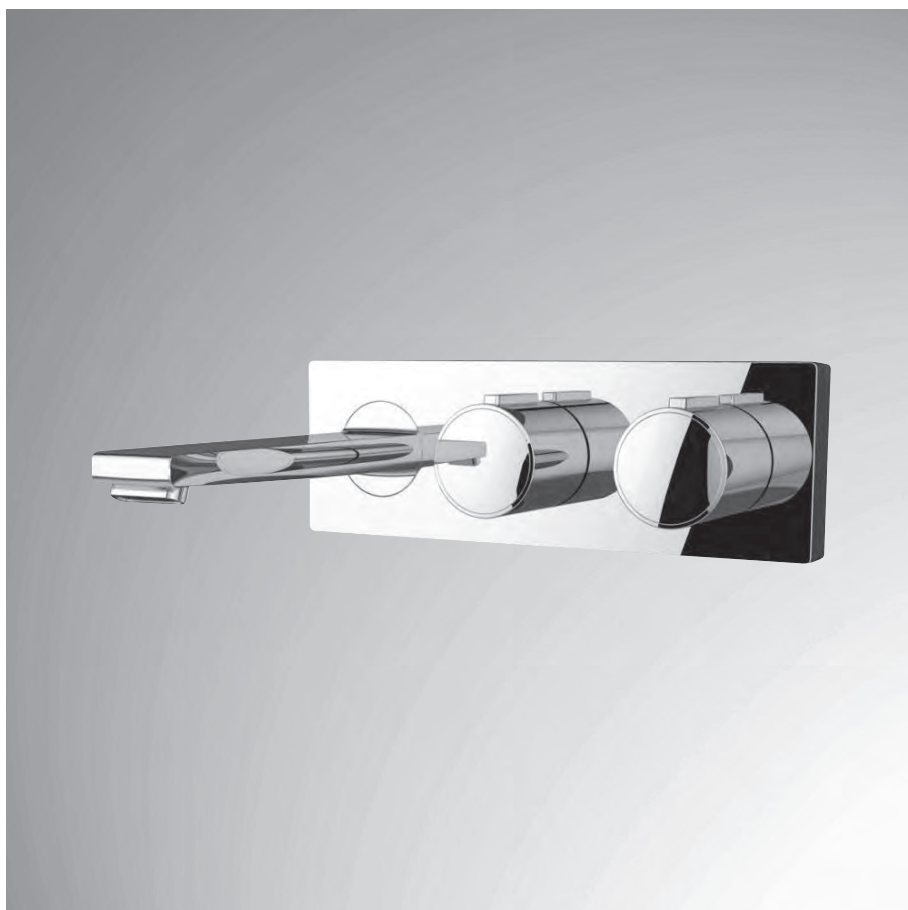

Built-in Thermostatic Basin mixer

Quantity	Code	Description
1x	A1499NU	ARCHIMODULE Built-in Thermostat KIT1
1x	A1501NU	Built-in Universal KIT1
1x	A1503NU	Built-in Fixation rail KIT 600mm
1x	A1506AA	ARCHIMODULE 3-Hole Escutcheon, chrome
1x	A1511AA	ARCHIMODULE Volume handle KIT / Bath
1x	A1512AA	ARCHIMODULE Temperature Handle KIT, chrome
1x	A1513AA	ARCHIMODULE Wall Spout KIT, chrome

Finishes

AA Chrome

NU Neutral