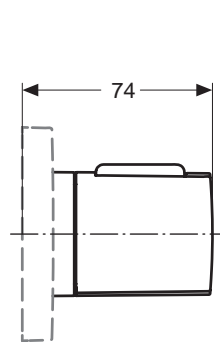

Bathroom
Fittings