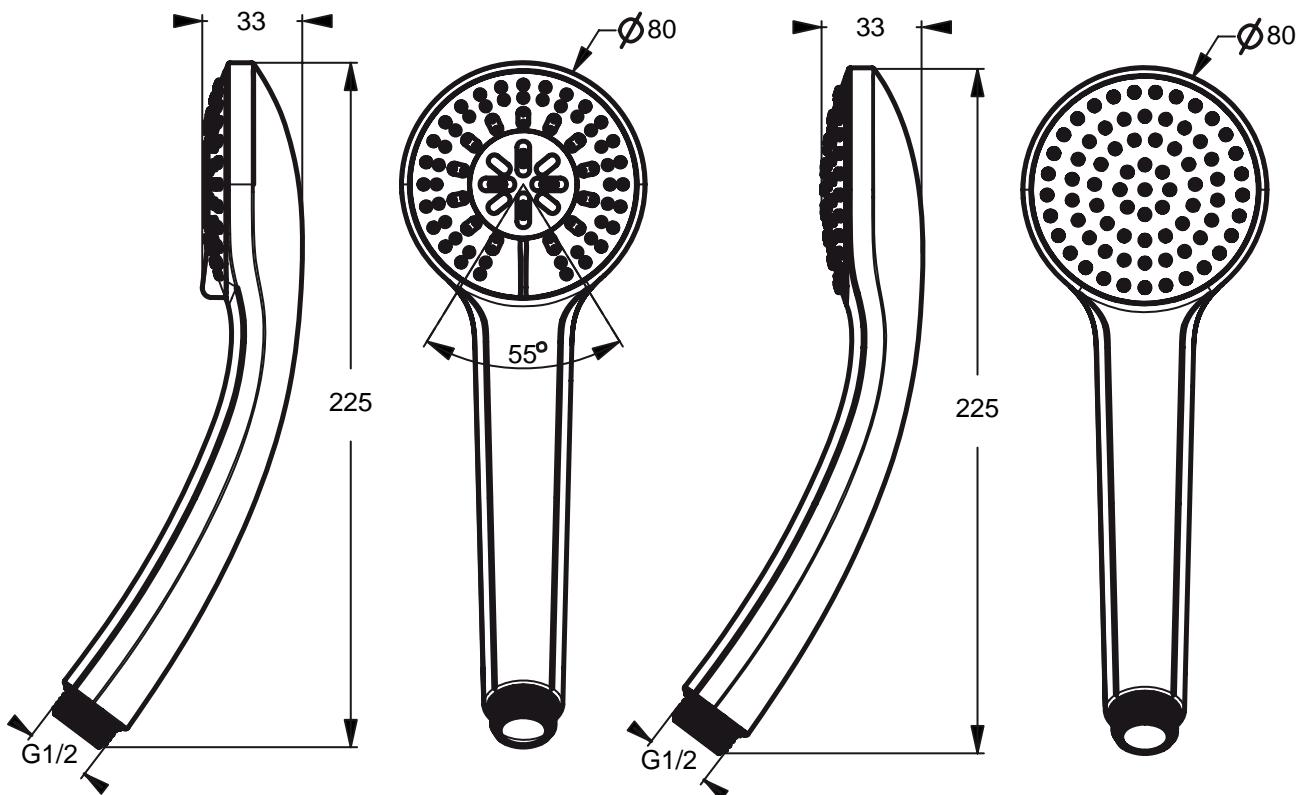

Finishes

AA Chrome

B9401 ..

B9400 ..

Bathroom Fittings