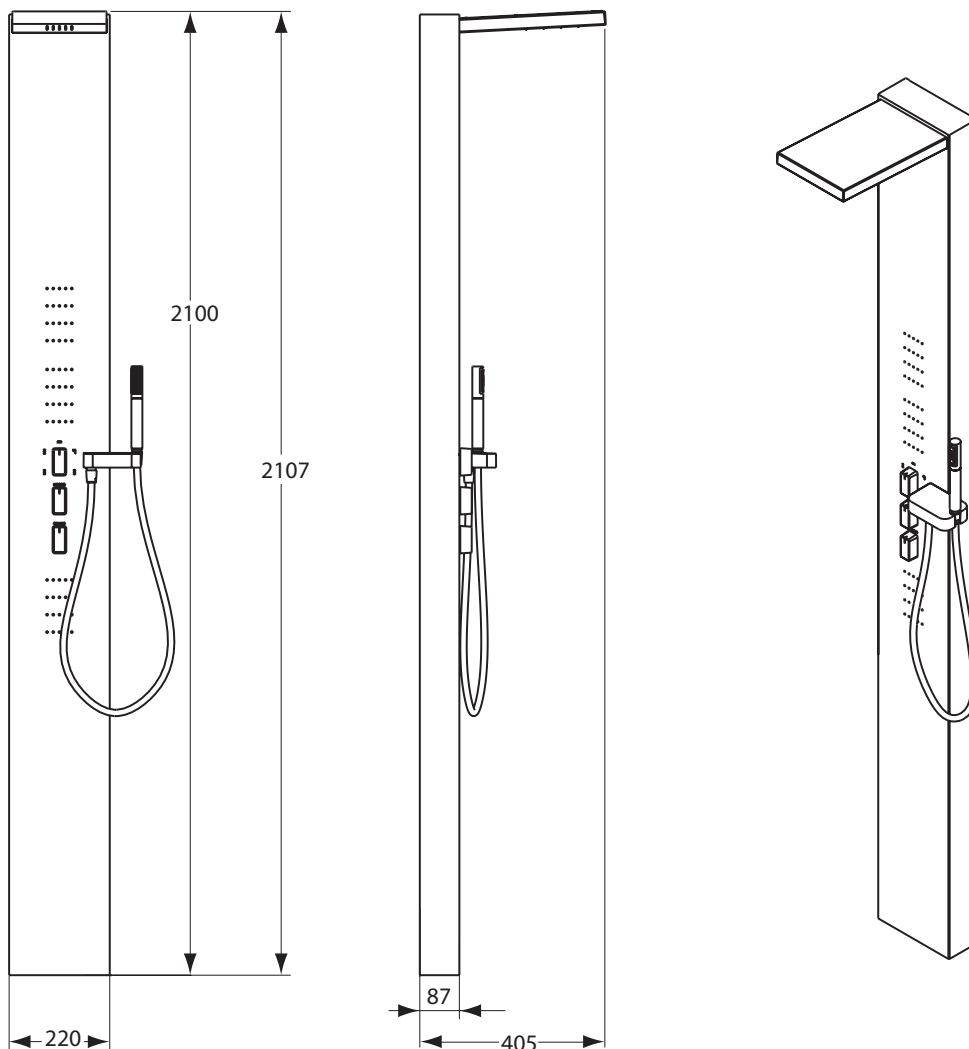

Designer: Marc Sadler

Shower Columns

Description

MAGNUM 210, flat shower system with whirlpool function. Made of stainless steel, with 210cm height and 22cm length, suitable for installation on tray and wet-room installation (directly on tiles). Characteristics: Thermostatic fitting / 3 body whirlpool functions with 60 jets (neck-20jets, back-20jets, waist-20jets) / 3 water flow options (fixed head-shower or stilo handspray with flexible Idealflex pipe or body whirlpool functions).

Product

Article-No.

Shower Column with Whirlpool function L22 x H210 cm T9373AA

Finishes

AA Chrome