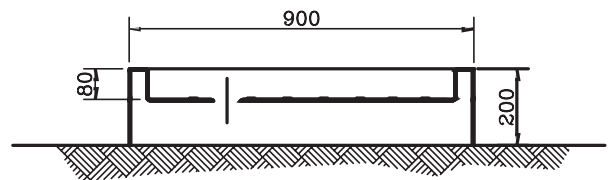

Finishes

- 00 Italian White
- 01 White