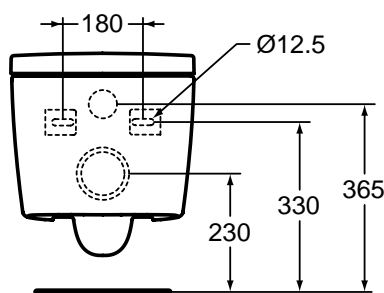

Finishes

01 White