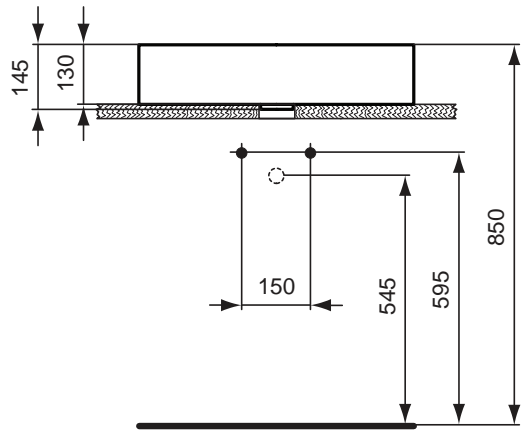

K 0776 .. 30* = suggested measure