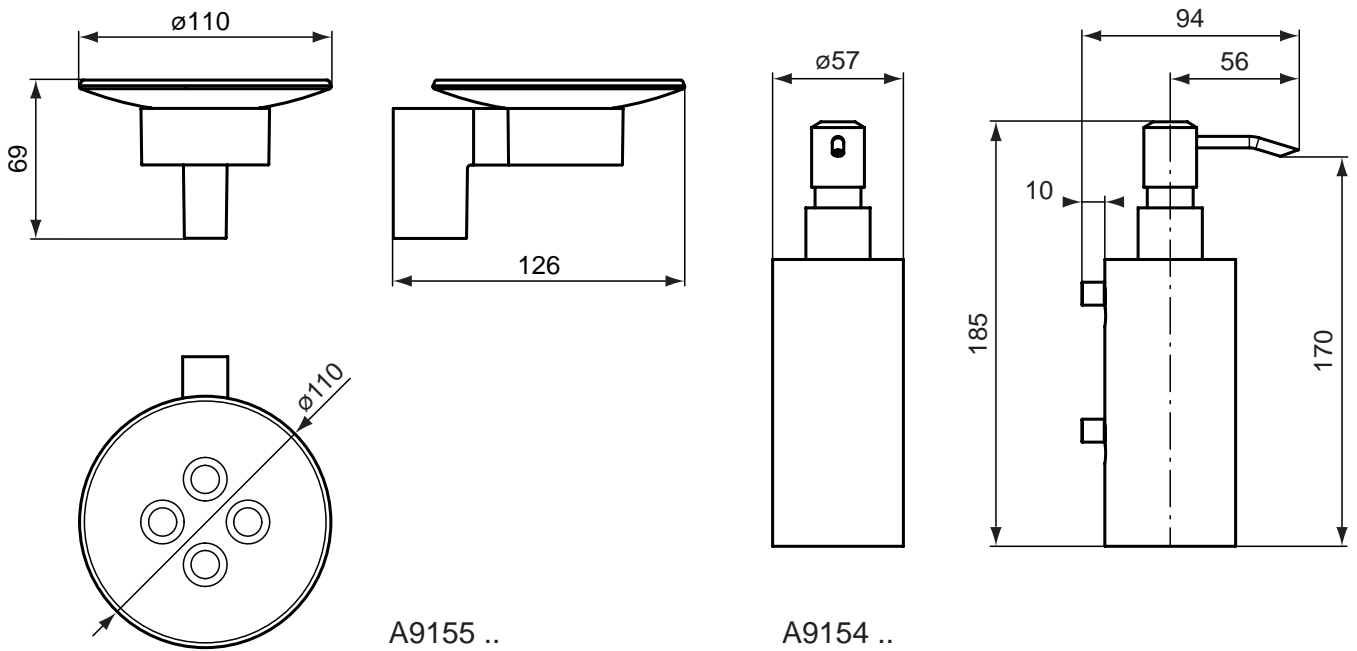

Description

Connect wall mounted transparent glass soap dish, chrome.

Connect wall mounted metal lotion dispenser, chrome.

Product

Article-No.

Soap dish	A9155AA
Lotion dispenser	A9154AA

Finishes

AA Chrome