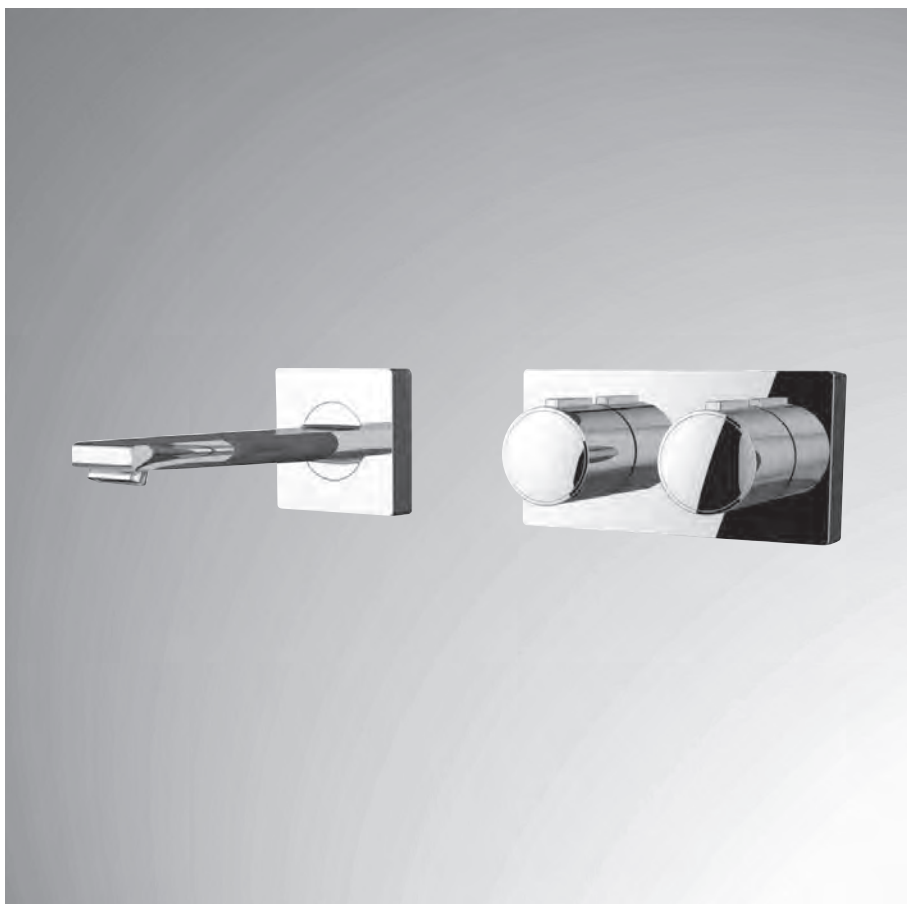

Built-in Thermostatic Basin mixer

Quantity	Code	Description
1x	A1499NU	ARCHIMODULE Built-in Thermostat KIT1
1x	A1501NU	Built-in Universal KIT1
1x	A1503NU	Built-in Fixation rail KIT 600mm
1x	A1504AA	ARCHIMODULE 1-Hole Escutcheon, chrome
1x	A1505AA	ARCHIMODULE 2-Hole Escutcheon, chrome
1x	A1511AA	ARCHIMODULE Volume handle KIT / Bath
1x	A1512AA	ARCHIMODULE Temperature Handle KIT, chrome
1x	A1513AA	ARCHIMODULE Wall Spout KIT, chrome

Finishes

AA Chrome
NU Neutral