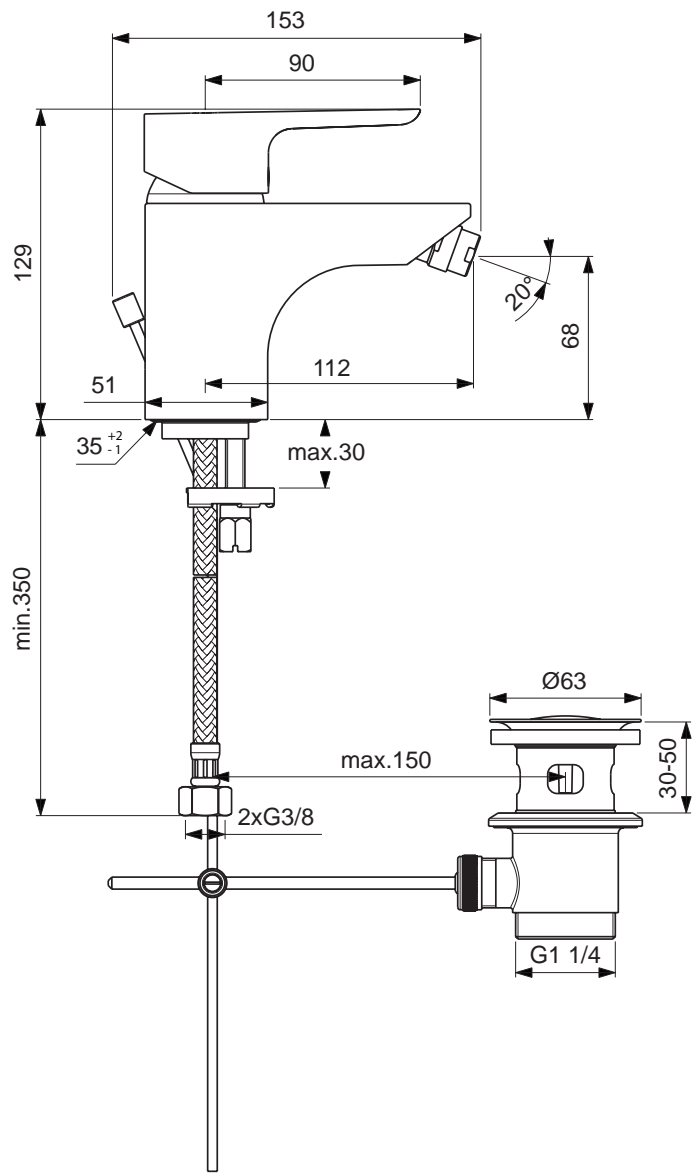

Finishes

AA Chrome