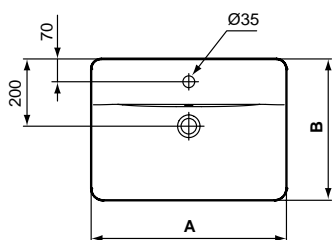

Finishes

01 White

	A	B
E 5044 ..	580	430
E 5043 ..	500	390

	A	B	C	D	E
E 5055 ..	420	355	285	350	175
E 5059 ..	580	510	340	410	205
E 5057 ..	500	430	190	310	380