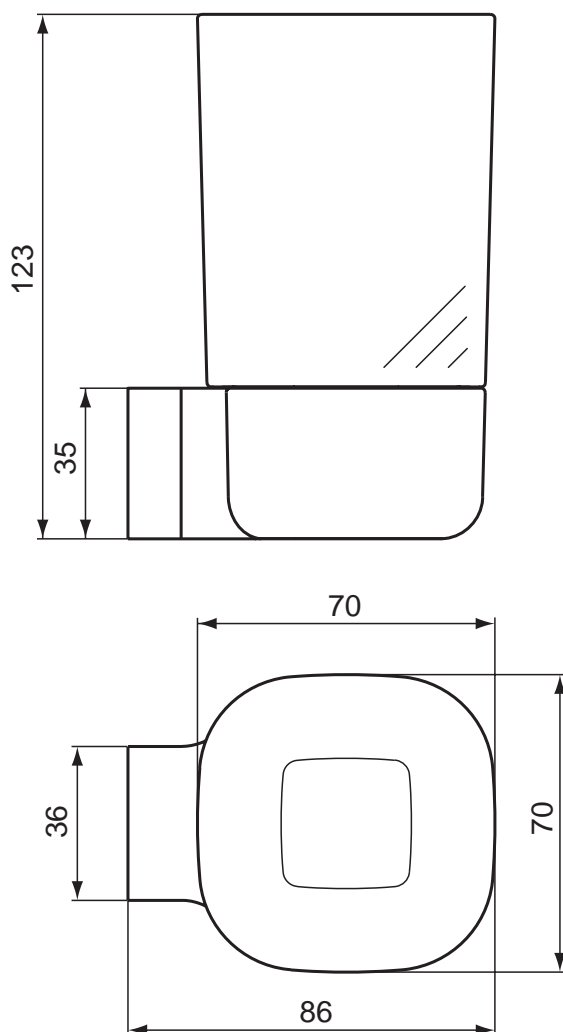

Finishes

AA Chrome