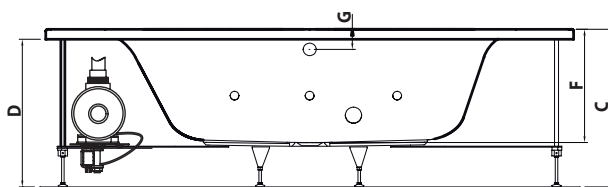

Finishes

01 White

AC White

Aida Design Corner	A	B	C	D	E	E'	F	G	H	L	M
140x140	140	140	60	56	7,5	5	45	8	109	75	43