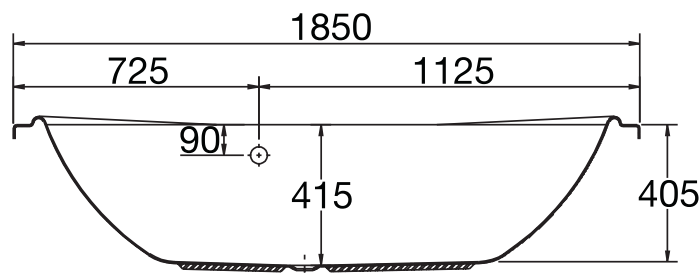

Finishes

- 00 Italian White
- 01 White

Sec A-A

Bath tubs
please refer to page 636

Please refer to page 752
for spare parts list

Ellipse bathtub in Oval shape is a unique product proposition, adding extra styling to one's bathroom. With extra depth for „soaking“ and a large bathing area in smooth curved lines, Ellipse tub is designed to maximise relaxation while bathing. Apart from the Non-Whirlpool version, you can also find the Ellipse Whirlpool tub.