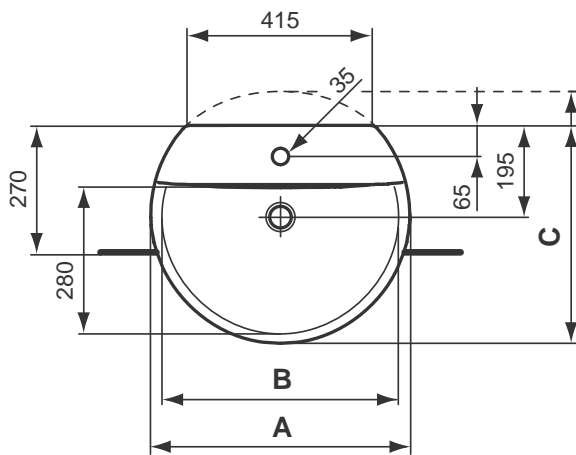

Finishes

01 White

	A	B	C
E 7921 ..	550	430	465
E 7979 ..	450	350	450