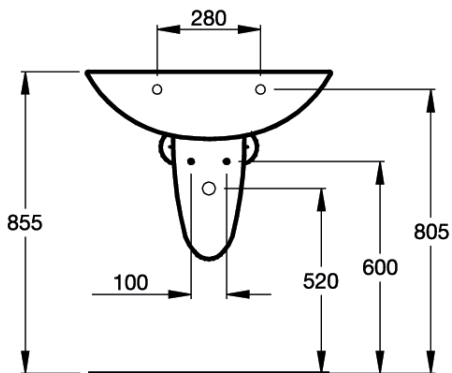

Finishes

01 White