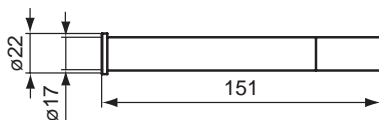

Description

Connect toilet tissue holder with cover, chrome.

Connect toilet tissue holder without cover, chrome.

Connect spare toilet tissue holder, chrome.

Product

Article-No.

Toilet tissue holder with cover	N1382AA
Toilet tissue holder	N1381AA
Spare toilet tissue holder	N1383AA

Finishes

AA Chrome

N 1383 ..