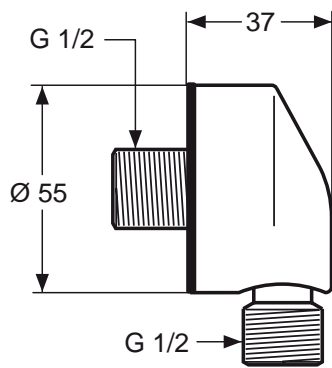

Description

Cerawell wall fixed elbow for connection to shower hose, chrome

Cerawell wall fixed elbow with handspray holder, chrome

Product

Article-No.

Cerawell wall elbow	A3318AA
Cerawell wall elbow with holder	A2406AA

Finishes

AA Chrome