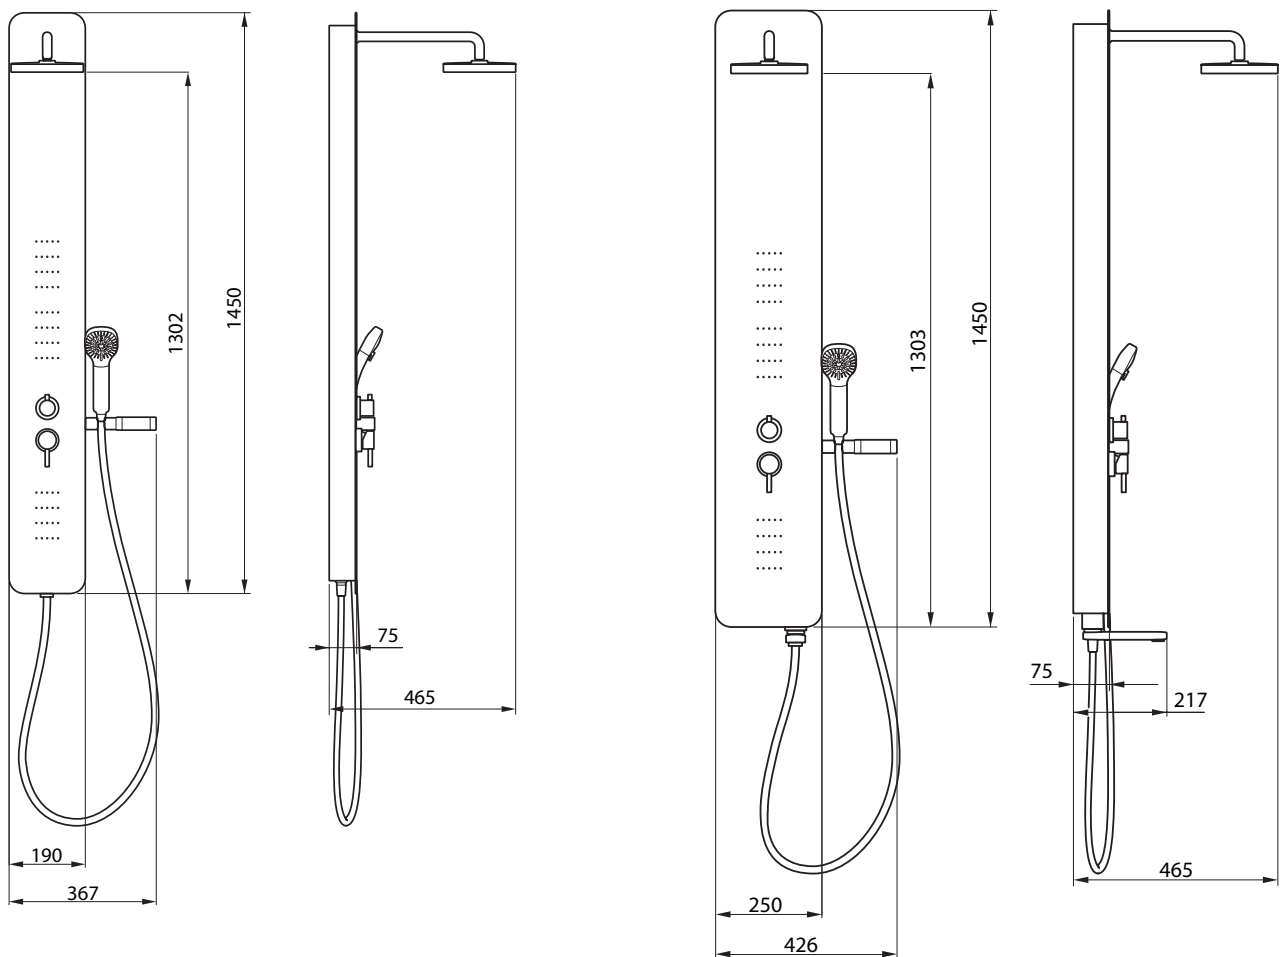

K1788AA

Alternative product

Shower System with Whirlpool function and spout L25 x H145 cm

K1789AA

Finishes

AA Chrome

SPARE PARTS

2015