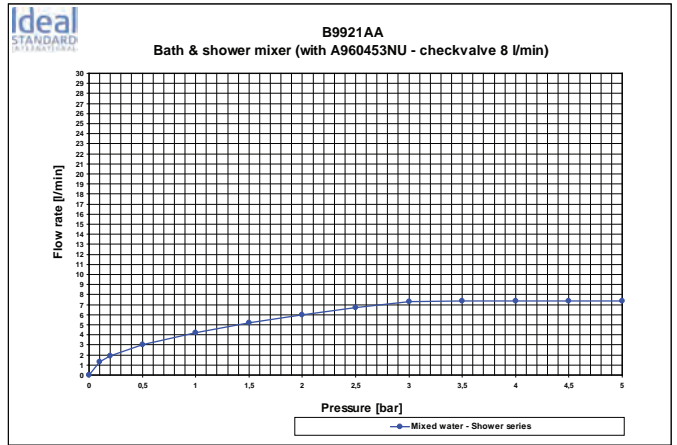

Bathroom
Fittings