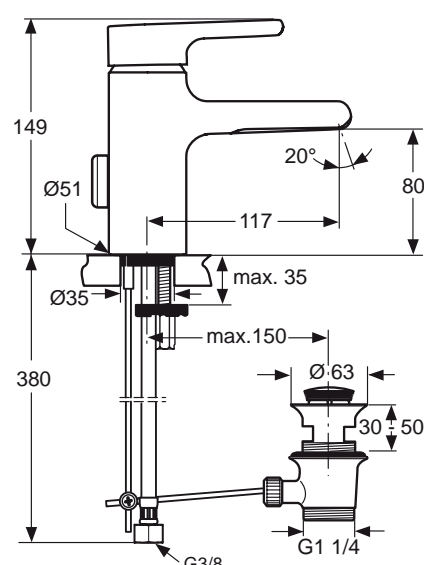

Description

Attitude basin mixer 1 hole, with 40 mm Multiport Click cartridge, Cool body, flexible hoses G3/8", aerator spout, pop-up waste, removable inlay, Easy-fix, chrome

Attitude basin mixer 1 hole, with a **maximum 5lt/min flowrate**, with 40 mm Multiport cartridge, Cool body, flexible hoses G3/8", waterfall aerator spout, pop-up waste, removable inlay, Easy-fix, chrome

Attitude basin mixer Piccolo, 1 hole, **with a maximum 5lt/min flowrate**, with 40 mm Multiport cartridge, Cool body, flexible hoses G3/8", waterfall aerator spout, pop-up waste, removable inlay, Easy-fix, chrome

Alternative product

You can obtain a **maximum 5lt/min flowrate** with one extra component. Specifically:

Attitude basin mixer 1 hole, with maximum 5lt/min flowrate, with 40 mm Multiport Click cartridge, Cool body, flexible hoses G3/8", aerator spout, pop-up waste, removable inlay, Easy-fix, chrome.

Necessary codes to order: A4594AA (basin mixer) and A962079NU (regulator).

Recommended equipment

Cache flow regulator that provides a maximum 5lt/min flowrate.

Product

Article-No.

Basin mixer aerator spout	A4594AA
Basin mixer waterfall spout	A4598AA
Basin mixer Piccolo, waterfall spout	A4754AA

Recommended equipment

Cache flow regulator 5lt/min	A962079NU

Finishes

AA Chrome

A 4754 ..