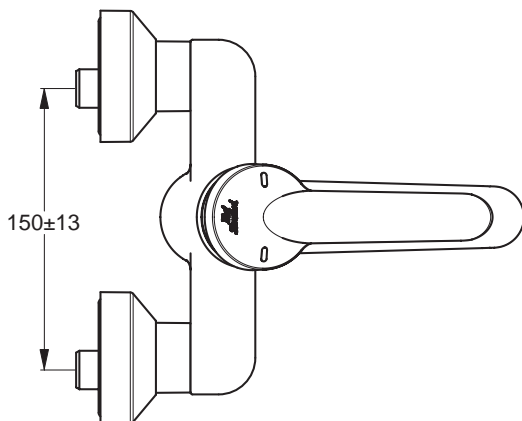

Finishes

AA Chrome

Bathroom
Fittings