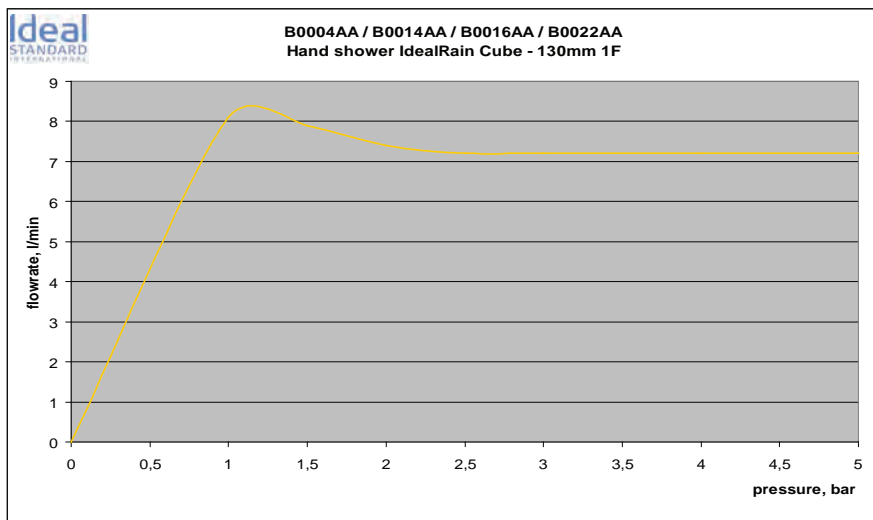

Bathroom
Fittings

Bathroom
Fittings

Showers
please refer to page 572

Please refer to page 746
for spare parts list

Elegant, handy, easy to use, IdealSpray has 4 different shapes of trigger spray shower sets to choose from, so as to reflect your personal taste. The right combination of functionality and design allows your to cover your everyday bathroom needs, while at the same time creating a perfect aesthetic and harmony with all your sanitary ware. The models are being thoroughly tested in order to ensure high quality performance and long lasting usage. Our flow regulators cut water consumption, giving you the peace of mind that you are saving water, energy and money, without compromising functionality.