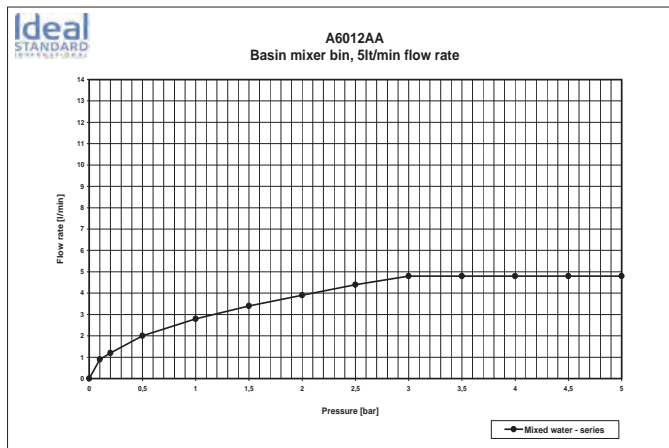

Bathroom
Fittings