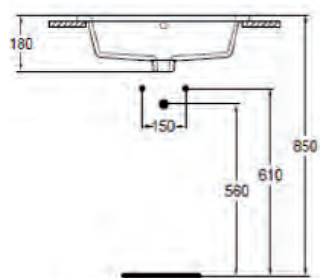

Finishes

01 White