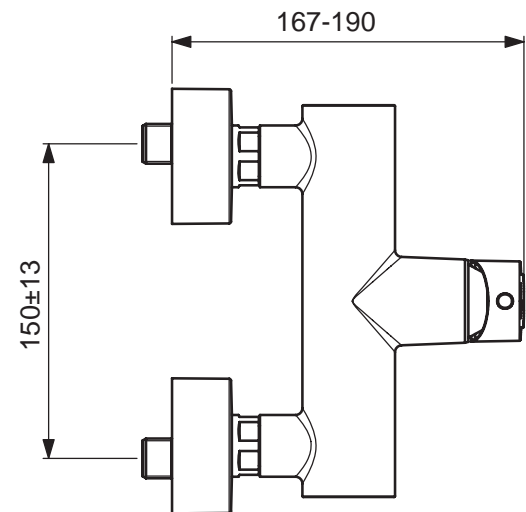

Designer: Artefakt

Description

IdealSmart bath & shower exposed mixer, with 35 mm cartridge, hot water limiter, diverter, S-Connectors, cache aerator M21,5x1 with adjustable flow, chrome.

IdealSmart shower exposed mixer with 35 mm cartridge, hot water limiter and S-Connectors, chrome.

Product

Article-No.

Bath & Shower exposed mixer	B0462AA
Shower exposed mixer	B0464AA

Finishes

AA Chrome

B 0464 ..