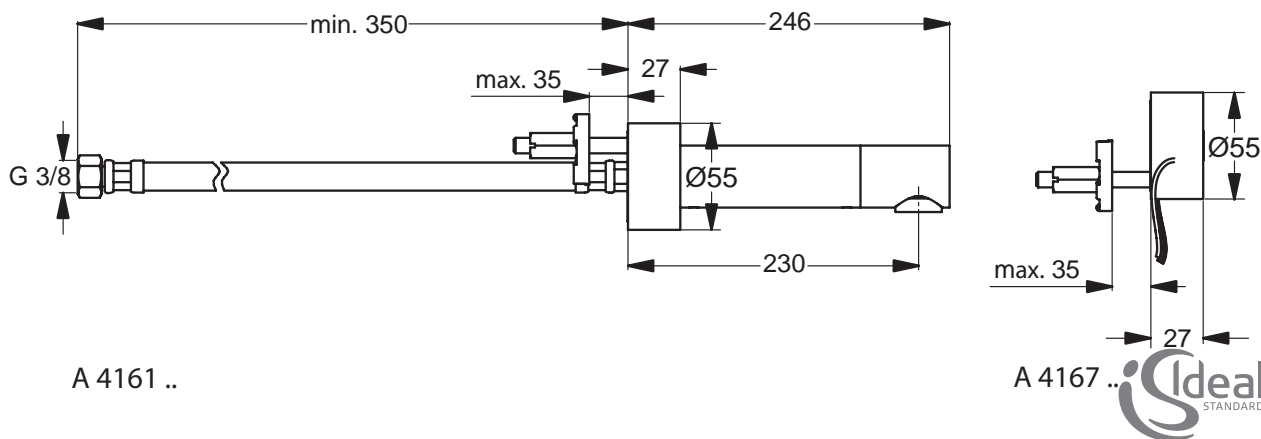

Finishes

- AA Chrome
- NU Neutral

A 4161 ..

A 4167 ..

Description

Ceraplus electronic urinal built-in Kit 2 with Celec technology, anti - vandal cover, chrome. Necessary equipment: electronic box A3794NU (battery operated), A3795NU (AC operated) or A3796NU (AC multi-box).