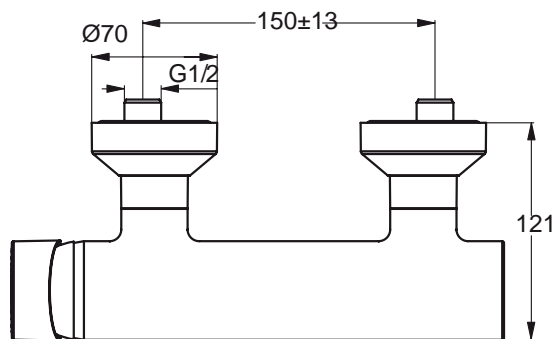

Designer: Artefakt

Description

Active bath & shower exposed mixer, with 47 mm Click cartridge, cast body, automatic diverter, S-connectors, check valves, metal handle, chrome

Active shower exposed mixer, with 47 mm Click cartridge, cast body, S-connectors, check valves, metal handle, chrome

Alternative product

You can obtain a **maximum 8lt/min flowrate** with one extra component. Specifically:
Active bath & shower exposed mixer, with maximum 8lt/min flowrate, with 47mm click cartridge, cast body, automatic diverter, S-connectors, check valves, metal handle, chrome. **Necessary codes to order: B8069AA (B&S mixer) and A960453NU (regulator).**

Active shower exposed mixer, with maximum 8lt/min flowrate, with 47mm click cartridge, cast body, S-connectors, check valves, metal handle, chrome. **Necessary codes to order: B8066AA (Shower mixer) and A960453NU (regulator).**

Recommended equipment

Check valve with integrated flow regulator that provides a maximum 8lt/min flow rate.

Product

Article-No.

Bath & Shower mixer	B8069AA
Shower mixer	B8066AA

Recommended equipment

Check valve with regulator 8lt/min for B&S and Shower mixer	A960453NU

Finishes

- AA Chrome
- NU Neutral

B 8066 ..