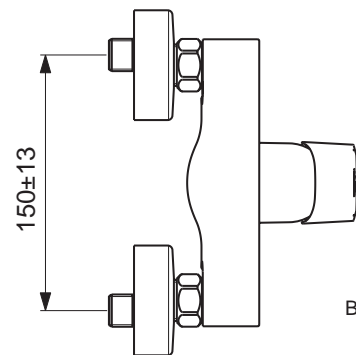

Designer: Artefakt

Description

Ceraplan III exposed bath & shower mixer with 47 mm Click cartridge, flow rate and hot water limiter, automatic diverter, check valve, escutcheons, S-connectors with noise reducers, chrome

Ceraplan III exposed shower mixer with 47 mm Click cartridge, flow rate and hot water limiter, check valve, escutcheons, S-connectors, chrome

Product

Article-No.

Bath & Shower mixer	B0718AA
Shower mixer	B0716AA

Finishes

AA Chrome

Bathroom Fittings

B 0718 ..