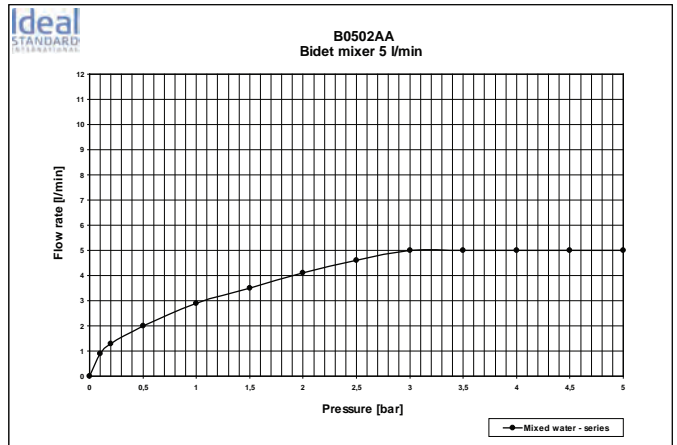

Bathroom
Fittings