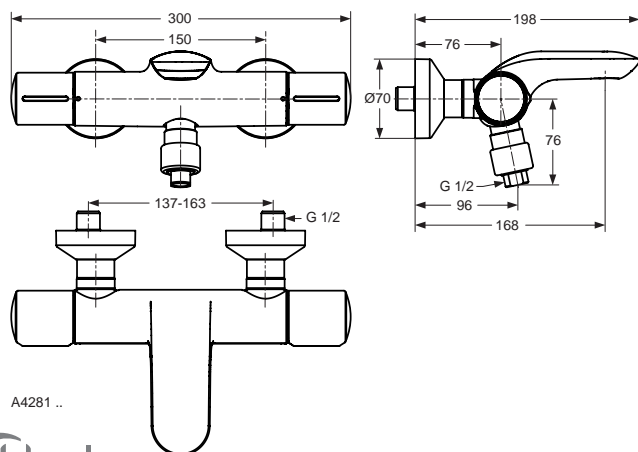

Finishes

AA Chrome