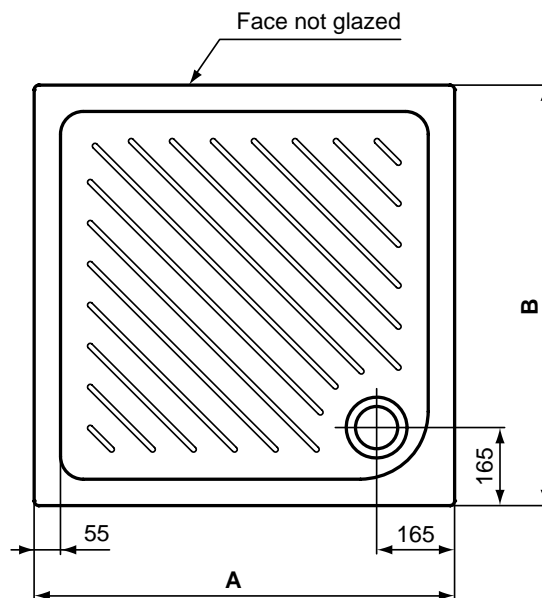

Waste position in front.

Product

Article-No.

Shower tray square 800x800x70 mm
 Shower tray square 900x900x70 mm

X043801
X043901

Finishes

01 White

	A	B
X 0438 ..	800	800
X 0439 ..	900	900