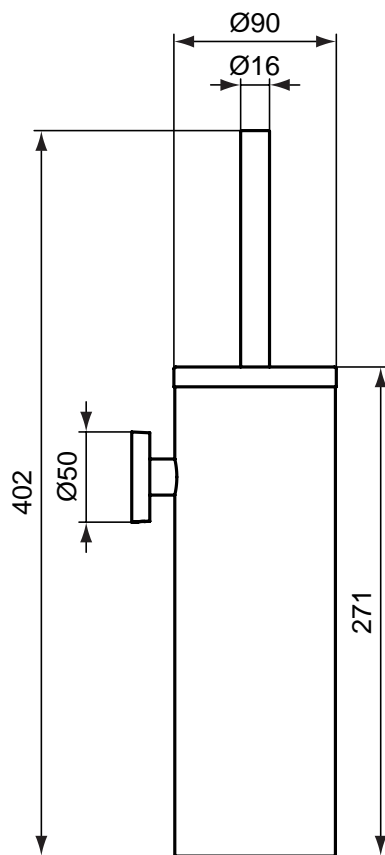

Finishes

AA Chrome

MY Polished Stainless Steel