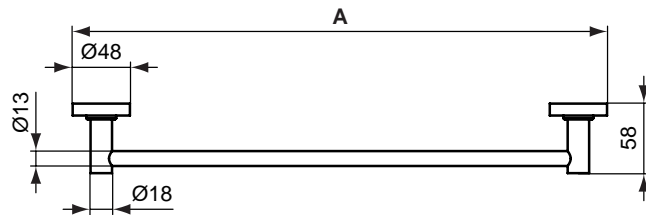

Finishes

AA Chrome

	A
A 9117 ..	450
A 9118 ..	600