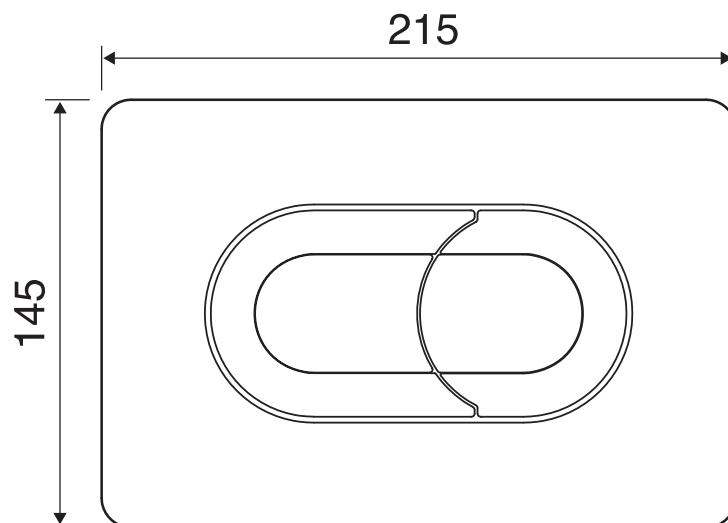

Finishes

84 Chrome

86 Satin Chrome