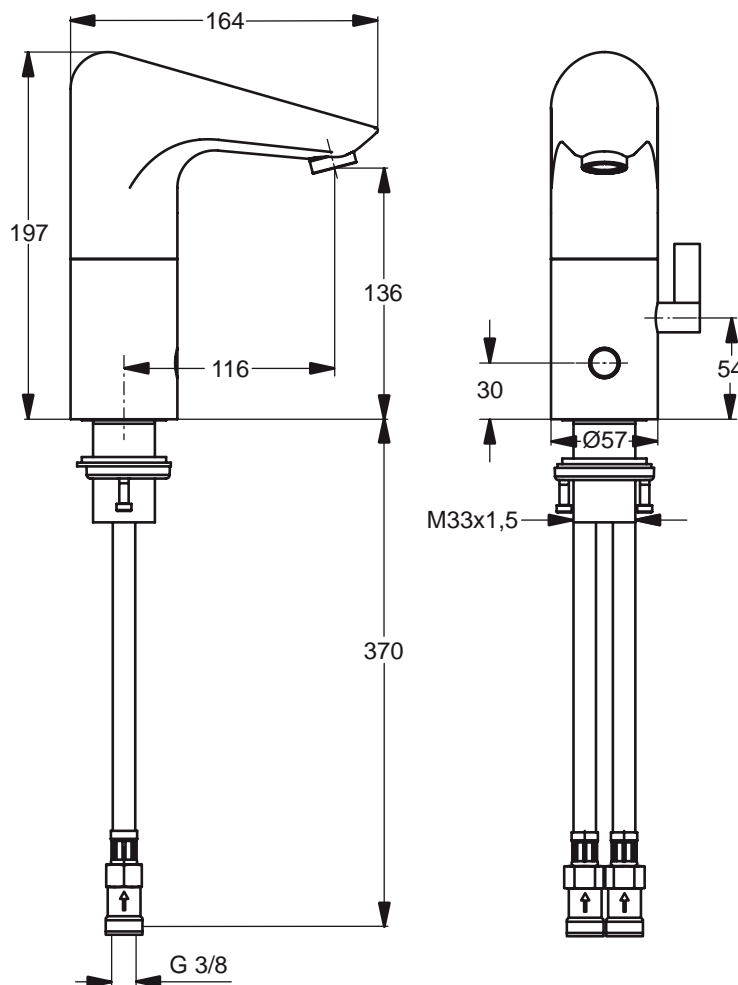

Finishes

AA Chrome

Description

Ceraplus electronic vessel mixer, with Celec technology, 47 mm cartridge, hot water limiter, flexible hoses SPX G3/8", 150 mm fixed spout, aerator vandal proof compact, chrome. Necessary equipment: electronic box A3810NU (battery operated), A3811NU (AC operated) or A3812NU (AC multi-box).