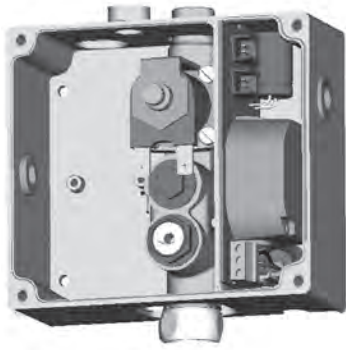

Necessary equipment

Electronic box kit 1, battery operated	A3794NU
Electronic box kit 1, AC 220V operated	A3795NU
Electronic box kit 1, AC multibox	A3796NU

Finishes

- XJ Stainless Steel
- NU Neutral

Description