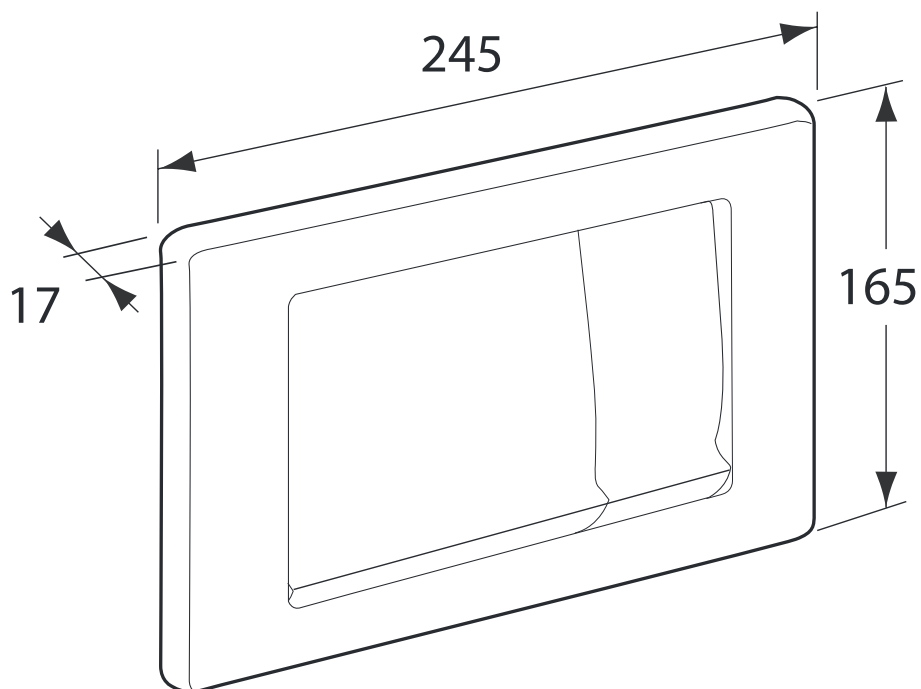

Ceramic
Products

Description

Better II' control plate, dual flush, chrome.

Alternative product

Better II control plate, dual flush, white.

Product

Article-No.

Better II