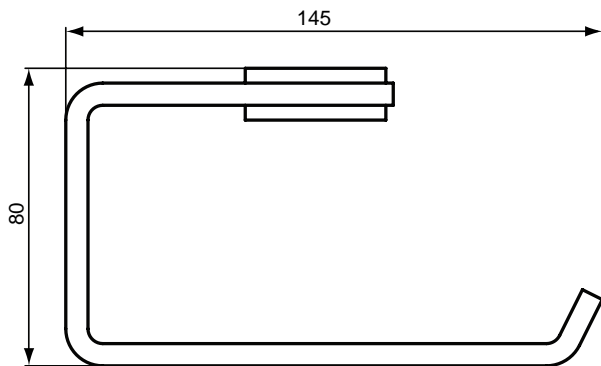

Finishes

AA Chrome