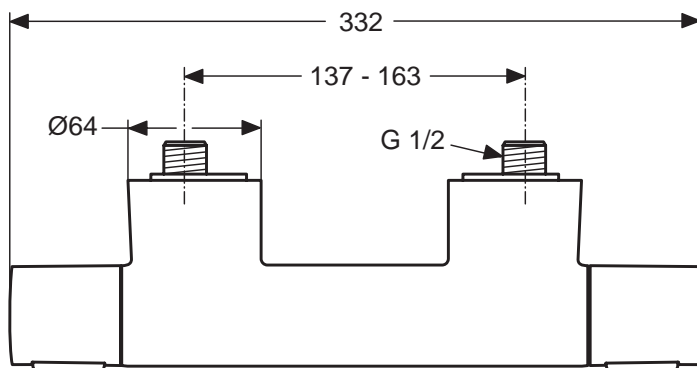

Product

Article-No.

Bath & Shower exposed mixer	A4630AA
Shower exposed mixer	A4627AA

Finishes

AA Chrome

A 4630 ..

A 4627 ..

Bathroom
Fittings