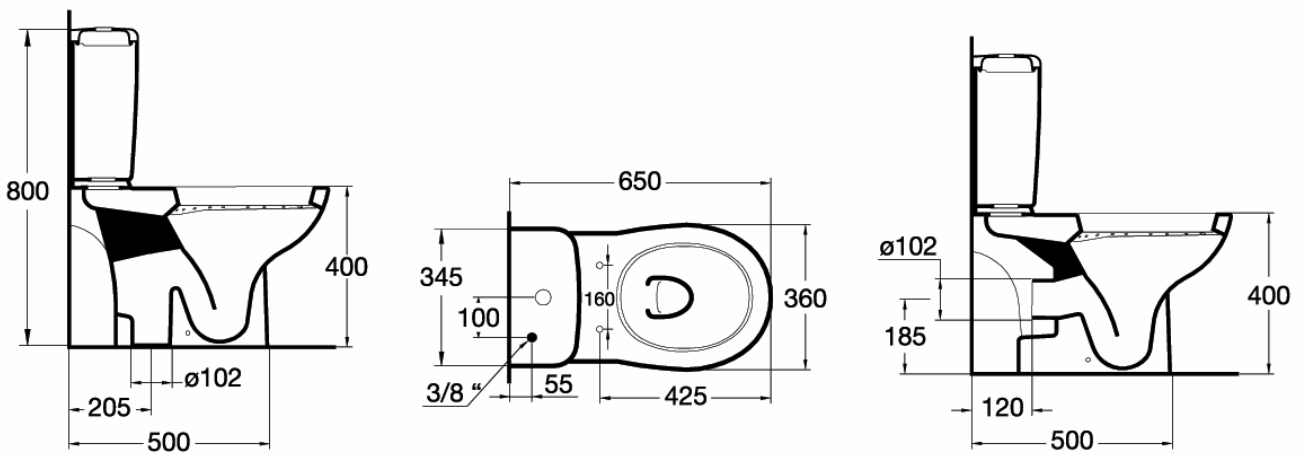

Finishes

01 White