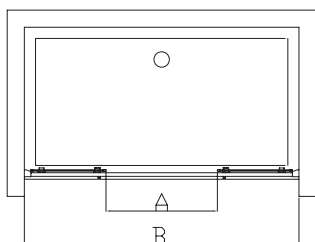

Finishes

EO Chrome

DIMENSIONS	B - ADJUSTMENTS (cm)	A - SLIDING DOOR OPENING (cm)
KUBO / PSC2 130	127,0 : 132,0	52,0
KUBO / PSC2 140	137,0 : 142,0	57,0
KUBO / PSC2 160	157,0 : 162,0	67,0

DIMENSIONS	ADJUSTMENTS(cm)
KUBO / L 80	77 : 82
KUBO / L 85	82 : 87
KUBO / L 90	87 : 92