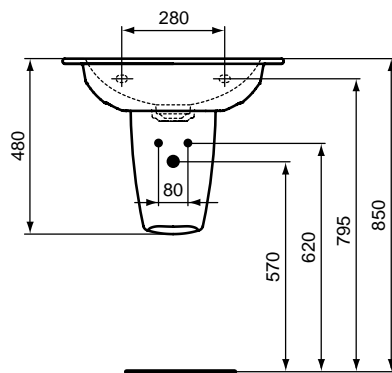

Wall hung bidet	T509801
Floor standing BTW bidet	T509901

Finishes

- 00 Italian White
- 01 White

Description

Dea vanity basin 100 x 54 cm, 1 tap hole with hidden overflow and trapezoid ceramic waste cover. Can be installed wall hung with pedestal / semi pedestal or in DEA furniture.

Dea vanity basin 80 x 54 cm, 1 tap hole with hidden overflow and trapezoid ceramic waste cover. Can be installed wall hung with pedestal / semi pedestal or in DEA furniture.

Dea vanity basin 60 x 54 cm, 1 tap hole with hidden overflow and trapezoid ceramic waste cover. Can be installed wall hung with pedestal / semi pedestal or in DEA furniture.

Recommended equipment

Dea pedestal.

Dea semi pedestal.

Ceramic Products

Product

Article-No.

Vanity 100 x 54 cm	T044801
Vanity 80 x 54 cm	T044701
Vanity 60 x 54 cm	T044601

Recommended equipment

Pedestal	T423601
Semi pedestal	T423701

Finishes

01 White

	A	B	C	D	E
T 0448 ..	1000	610	360	540	330
T 0447 ..	800	540	360	540	330
T 0446 ..	600	475	320	500	325

Description

Dea vessel 52 cm, no tap hole, no overflow.