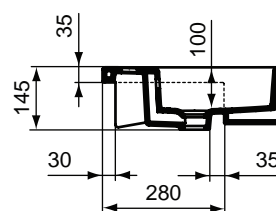

Finishes

01 White