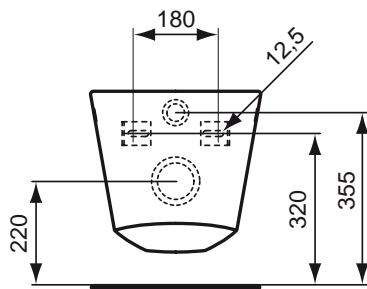

Finishes

- 01 White
- 61 White