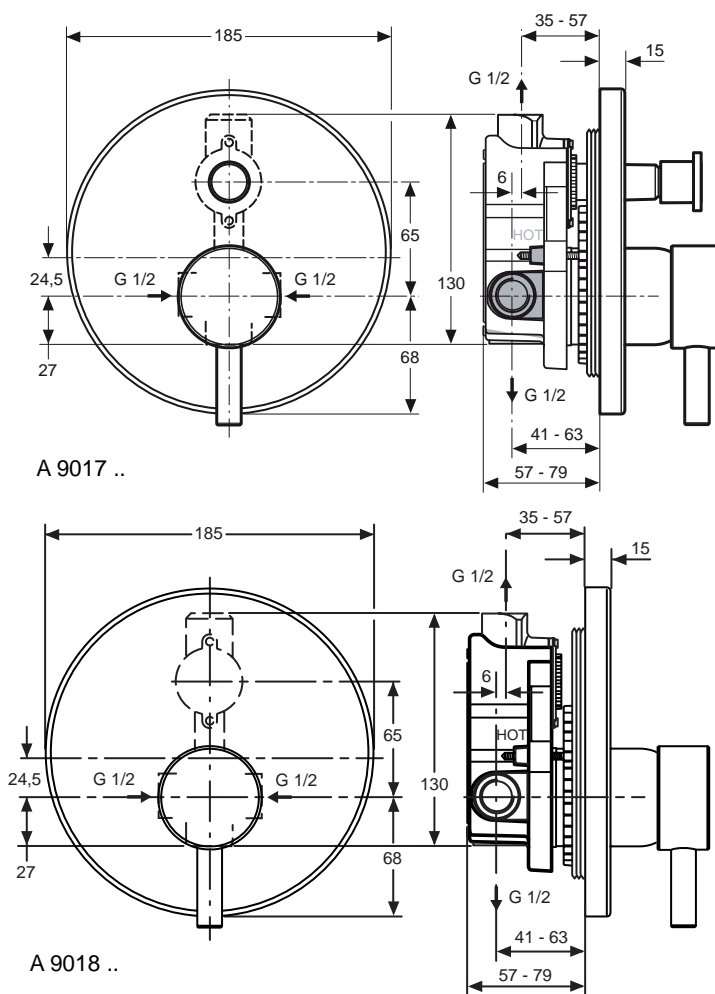

Finishes

- AA Chrome
- NU Neutral