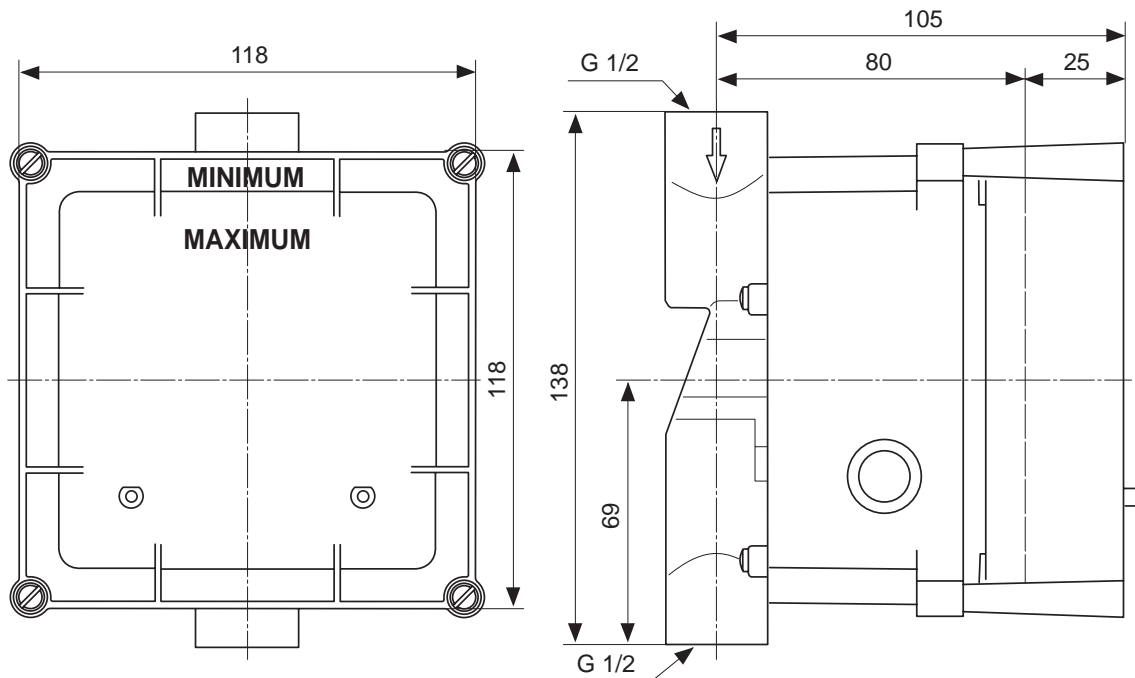

Finishes

NU Neutral

Bathroom
Fittings

Description

Ceraplus basin mixer exposed, with 150 mm spout, laminar aerator anti vandal M24x1 full flow, 47 mm Click cartridge, hot water temperature control, 120 mm handle and spout fixation options for: middle position fixation; limited rotation +/- 45°; non limited rotation, chrome