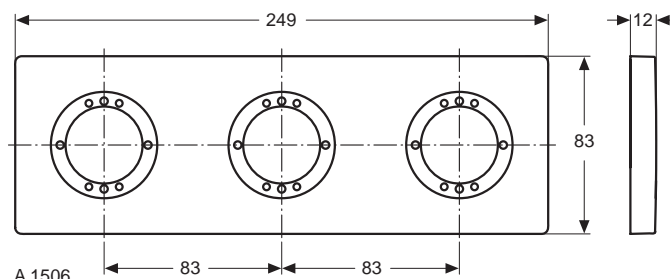

A 1506 ..

Bathroom Fittings