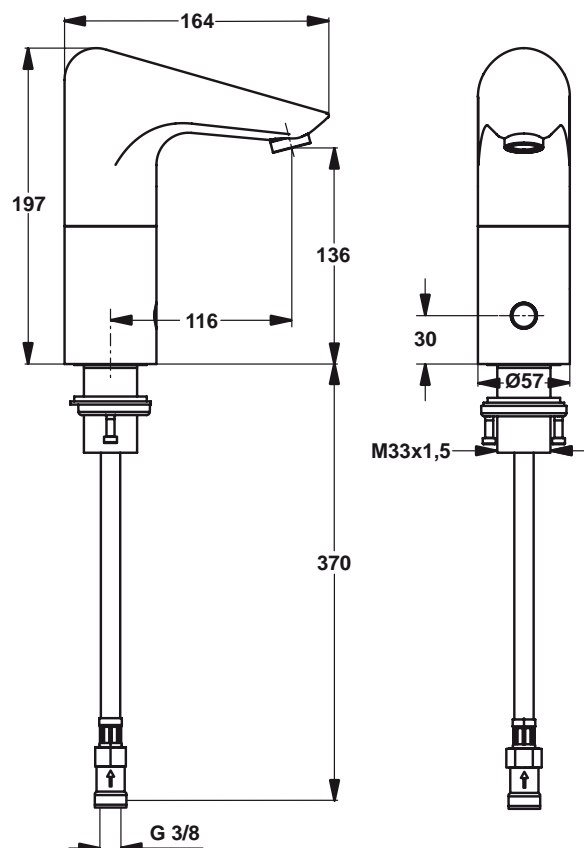

Finishes

AA Chrome

A 4151 .., A 4153 ..

Bathroom Fittings

Description

Ceraplus electronic mixer, with Celec technology, battery supply (2 years average life), integrated electronics (solenoid valves), flexible hoses SPX G3/8", aerator vandal proof compact and mixing lever on the right side, chrome