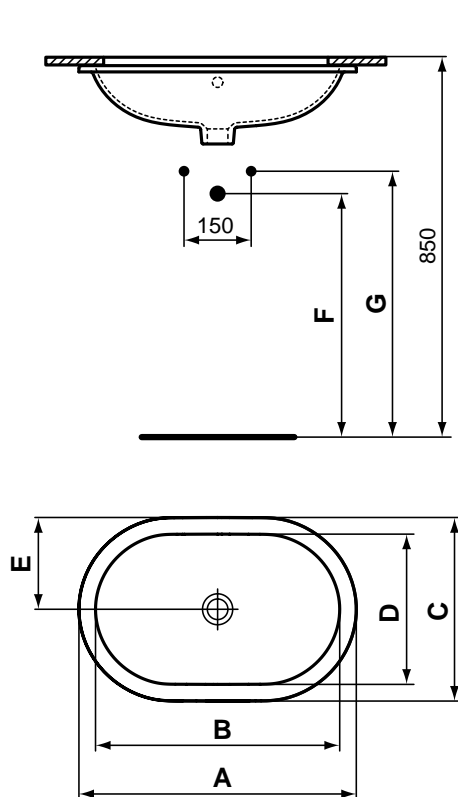

Finishes

01 White

	A	B	C	D	E	F	G
E 5050 ..	620	545	410	335	205	540	590
E 5048 ..	550	480	380	310	190	565	615
E 5046 ..	480	415	350	285	175	565	615