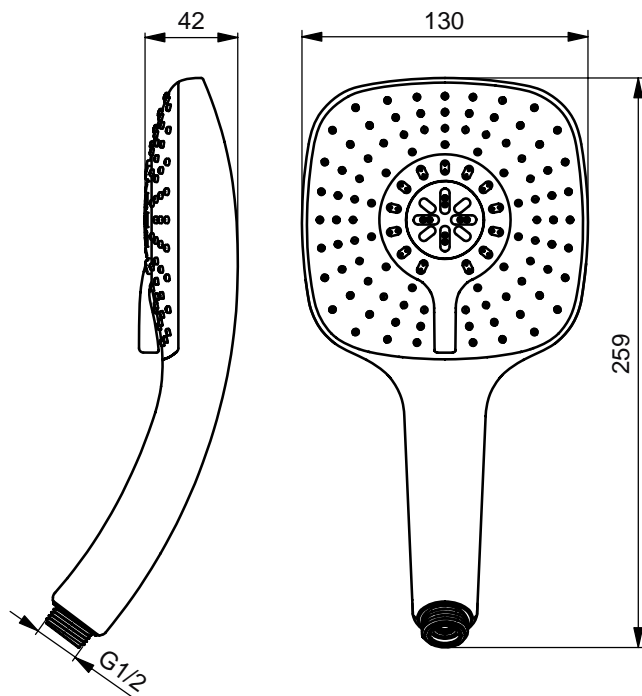

Finishes

AA Chrome

B0005 ..