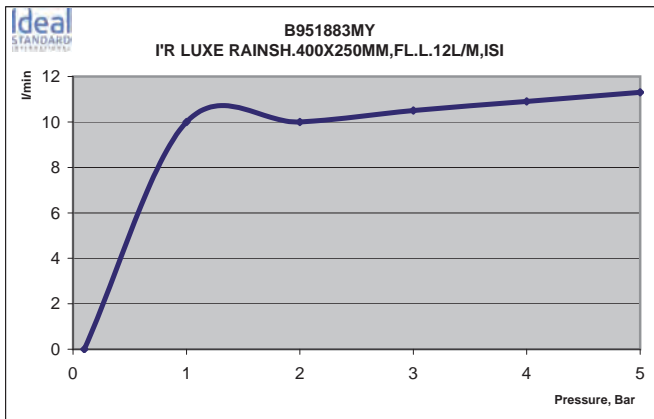

Bathroom
Fittings

Bathroom
Fittings

Showers
please refer to page 572

Please refer to page 746
for spare parts list

Elegant, handy, easy to use, IdealSpray has 4 different shapes of trigger spray shower sets to choose from, so as to reflect your personal taste. The right combination of functionality and design allows your to cover your everyday bathroom needs, while at the same time creating a perfect aesthetic and harmony with all your sanitary ware. The models are being thoroughly tested in order to ensure high quality performance and long lasting usage. Our flow regulators cut water consumption, giving you the peace of mind that you are saving water, energy and money, without compromising functionality.