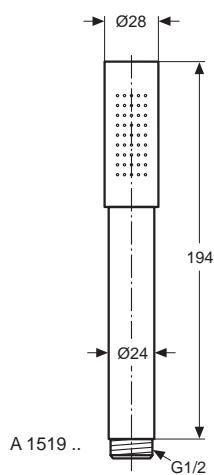

A 1519 ..

Bathroom Fittings