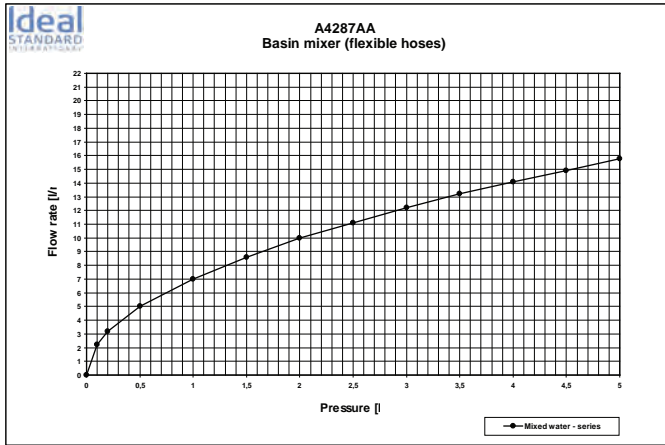

Bathroom
Fittings