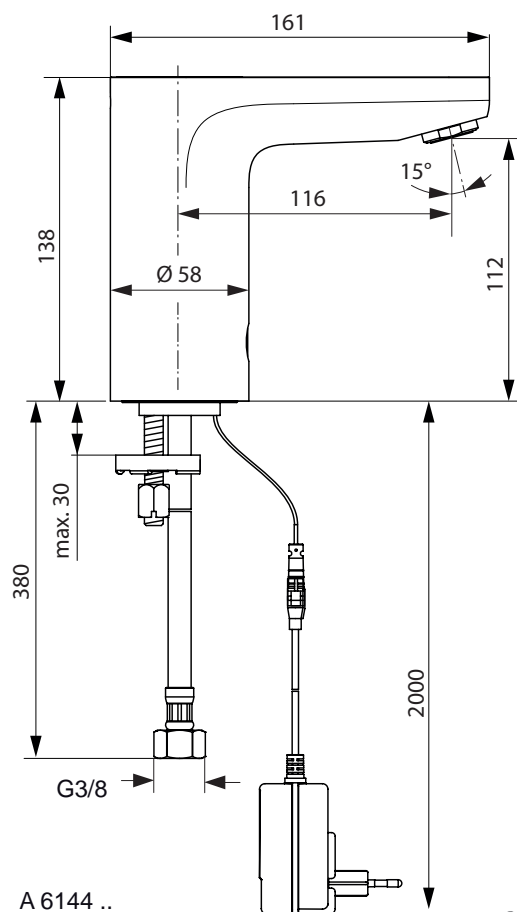

Finishes

AA Chrome