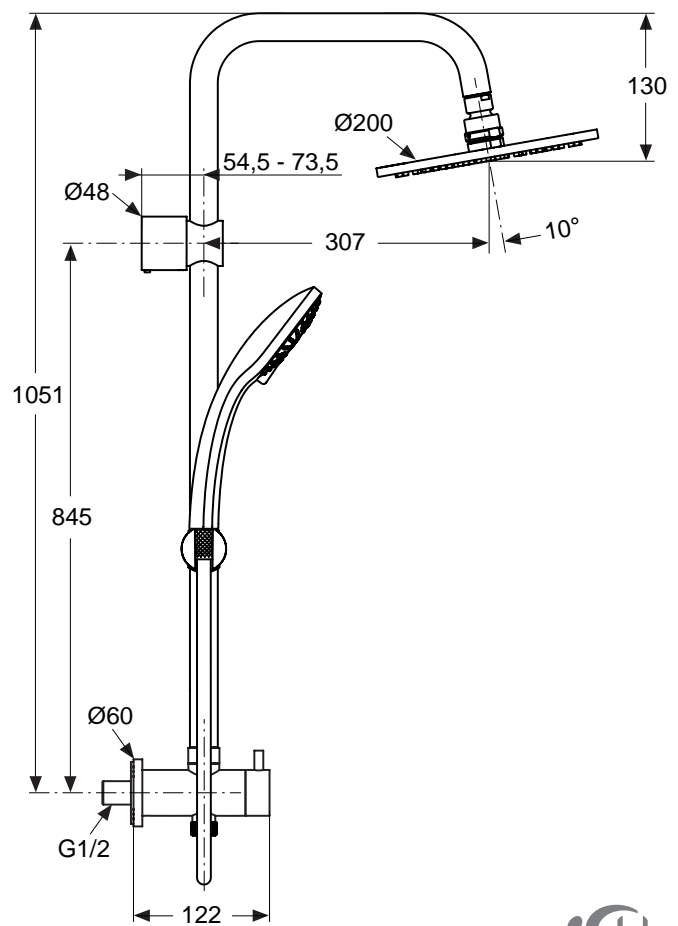

Recommended equipment

Shower bar extension 15cm (spare part)	A860873AA
--	------------------

Finishes

AA Chrome

Bathroom Fittings

A5691 ..

A5689 ..

Designer: Artefakt