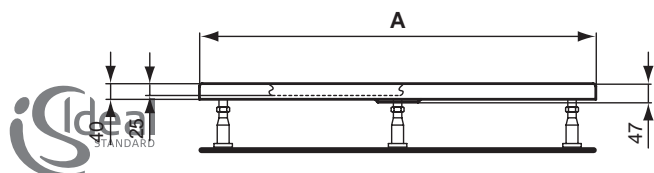

Finishes

- 01 White
- AA Chrome

	A	B	C	D	E
K 5190 ..	1700	900	1590	760	850
K 5189 ..	1700	800	1586	660	850
K 5188 ..	1600	900	1490	760	800
K 5187 ..	1600	800	1486	660	800
K 5186 ..	1400	900	1290	760	700
K 5185 ..	1400	800	1286	660	700
K 5182 ..	1200	800	1088	660	600
K 1936 ..	1200	700	1090	560	600
K 1935 ..	1000	700	890	560	500
K 5180 ..	1000	800	884	660	500
K 5179 ..	900	750	774	610	450