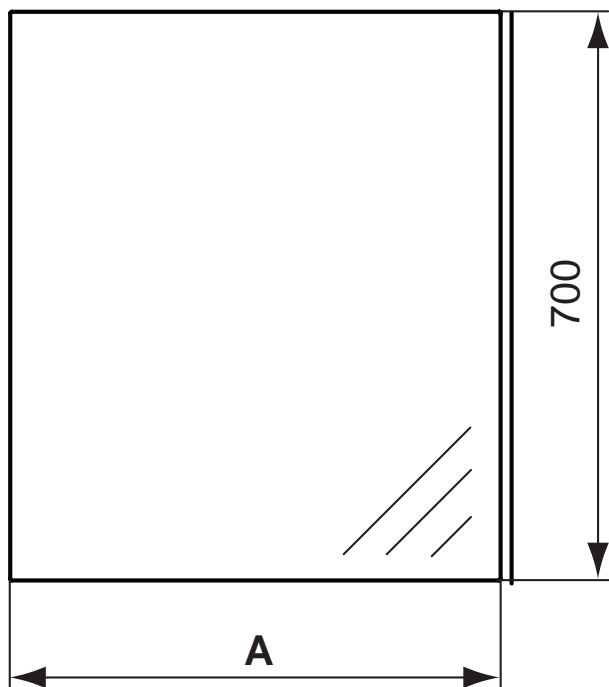

Finishes

BH Mirror

	A
N 1403 ..	400
N 1404 ..	500
N 1406 ..	600
E 6543..	800
E 6535 ..	1000
E 6536..	1300