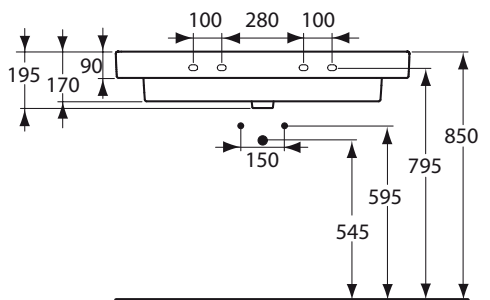

Necessary equipment

Fixation set	K710767
--------------	----------------

Recommended equipment

Pedestal	T409701
Semi pedestal	T409801

Finishes

01 White

Designer: Franco Bertoli

Description