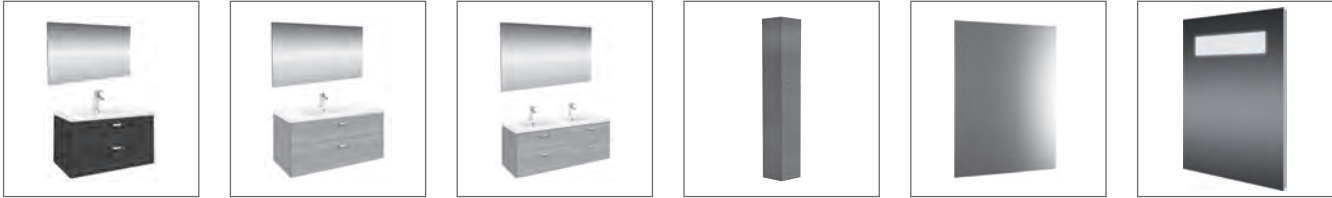

Washbasin cabinets
please refer to page 261

Side cabinets
please refer to page 264

Mirror cabinets
please refer to page 265

Mirrors
please refer to page 266

Please refer to page 745
for spare parts list

Connect; where creative design meets practical solutions. Whether you're planning a busy family space or a compact guest room, Connect offers a complete solution along with value without compromise.