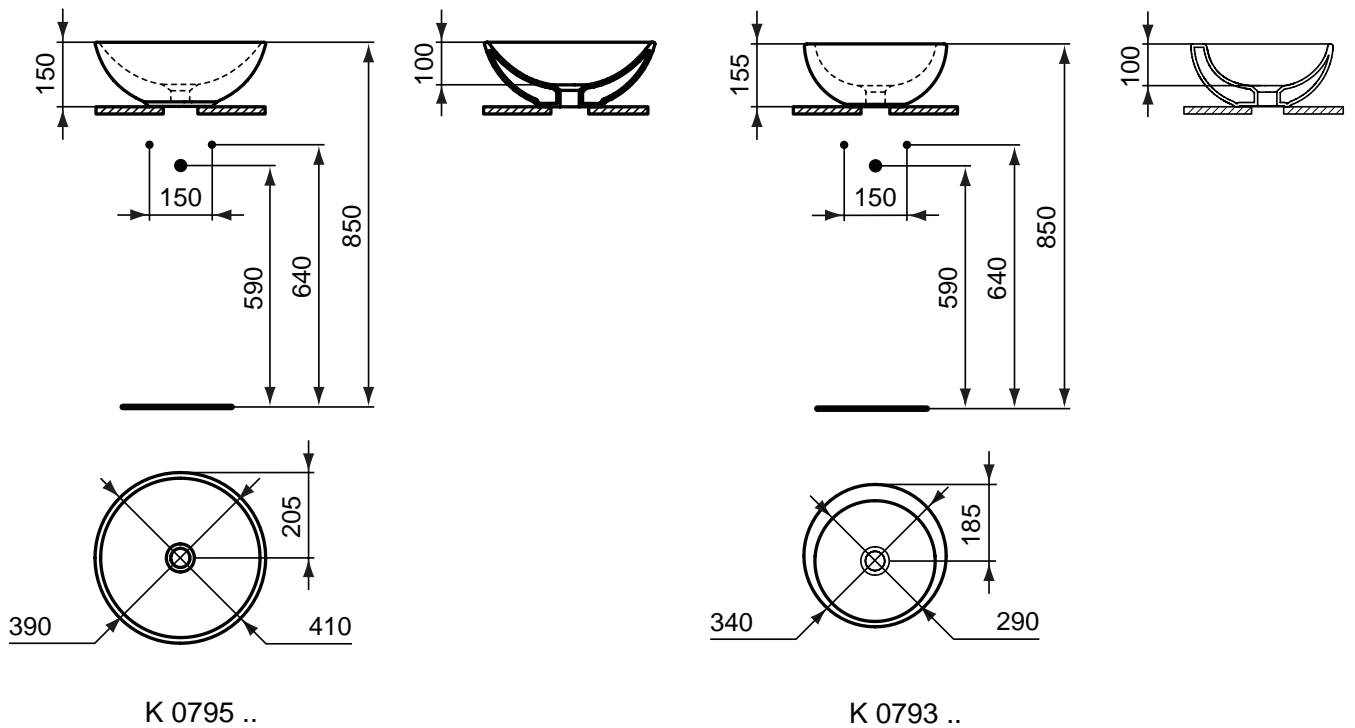

Finishes

01 White

AA Chrome