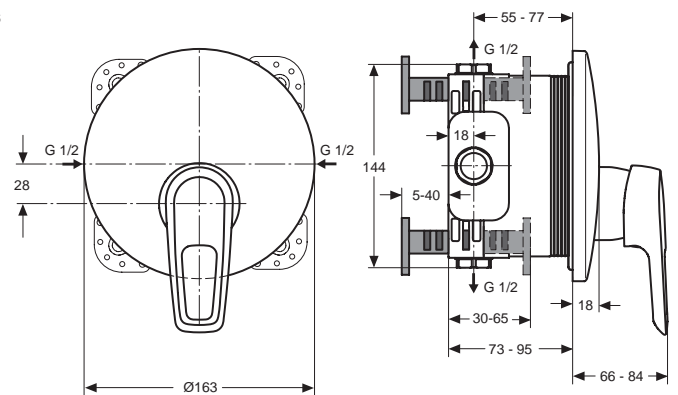

A 5666..

A 1000..

Designer: Artefakt

Description

Ceramic Blue bath & shower built-in, kit 2, with nickel free waterways, 47 mm Click cartridge with hot water limit stop, automatic diverter, chrome, for combination with kit 1 A2650NU.