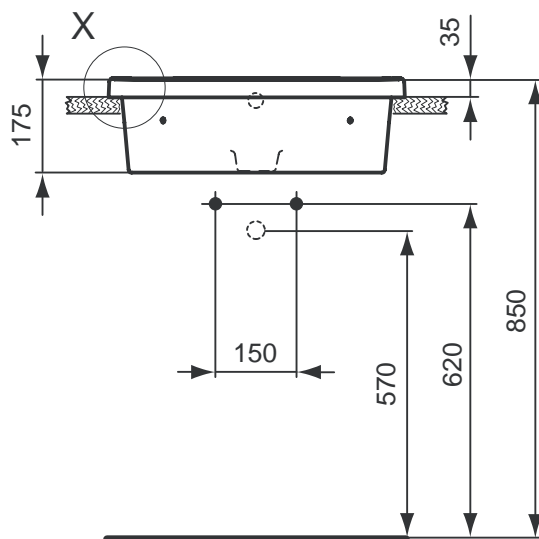

Finishes

01 White