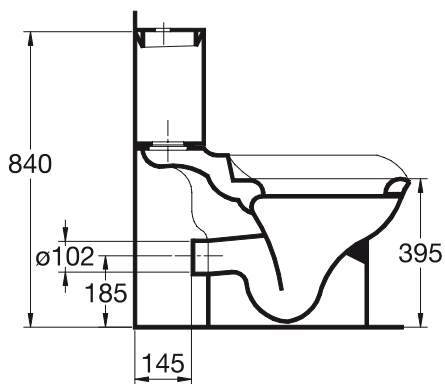

Finishes

01 White