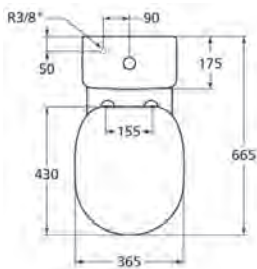

Finishes

01 White