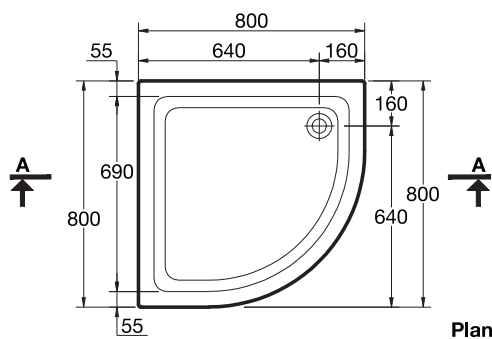

G 7447 ..

Finishes

00 Italian White

01 White

G 7473 ..