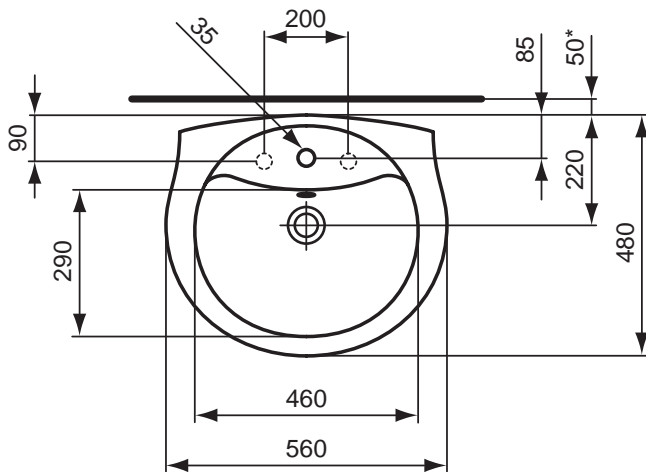

Finishes

01 White

50* = proposed measure