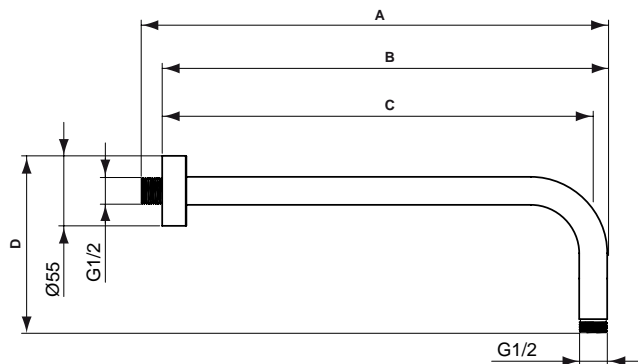

Finishes

AA Chrome