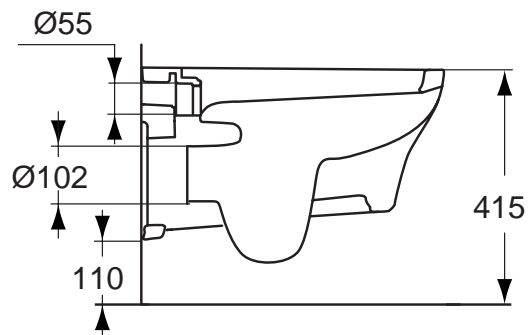

Finishes

01 White