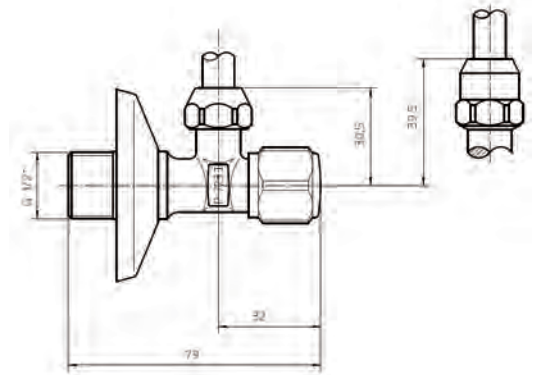

Finishes

AA Chrome

A 5179 ..

Z 8148 ..

Z 8147 ..

Bathroom Fittings

Bathroom
Fittings

Designer: Artefakt