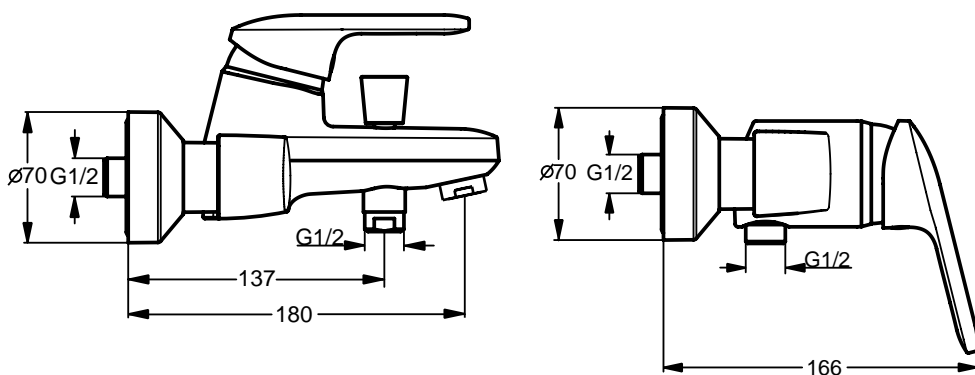

Finishes

- AA Chrome
- NU Neutral

B 9790 ..