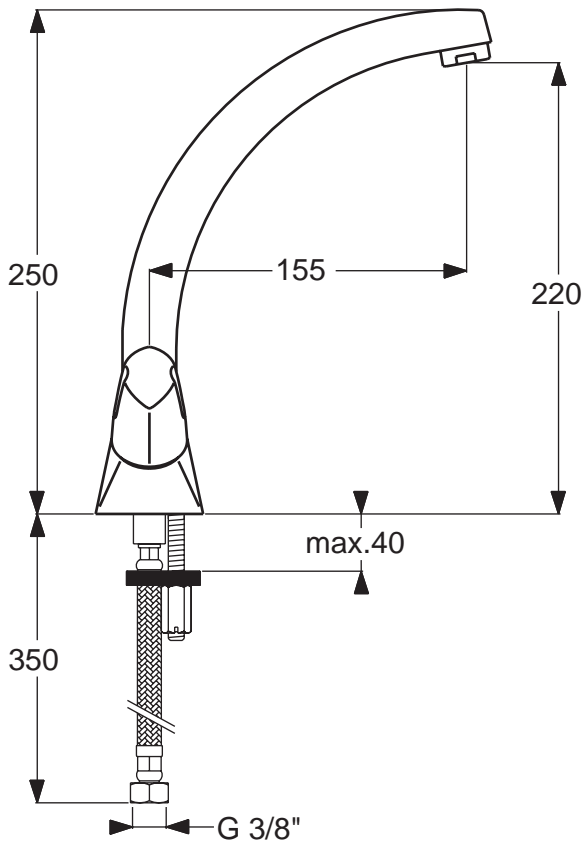

Finishes

AA Chrome

B 1906 ..