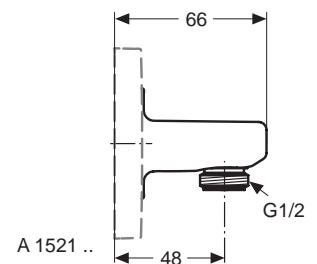

Product

Article-No.

Wall elbow kit	A1521AA
Escutcheon 1 hole	A1504AA
Wall support 370 mm for rain shower	A1524AA
Head shower 300 mm	B9443AA

Necessary equipment

Thermostatic KIT 1	A1499NU
Universal KIT 1	A1501NU
Fixation rail 600 mm	A1503NU

Finishes

NU Neutral

AA Chrome

A 1521 ..