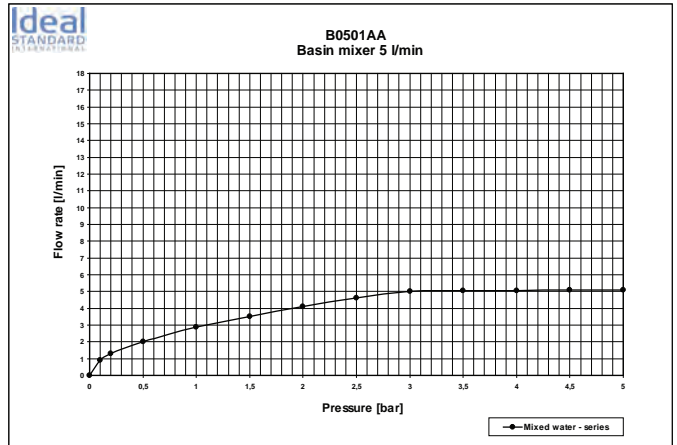

Bathroom
Fittings