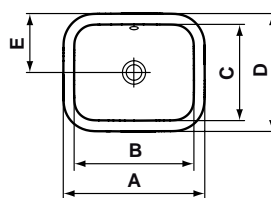

Finishes

01 White

	A	B
E 5044 ..	580	430
E 5043 ..	500	390

	A	B	C	D	E
E 5055 ..	420	355	285	350	175
E 5059 ..	580	510	340	410	205
E 5057 ..	500	430	190	310	380