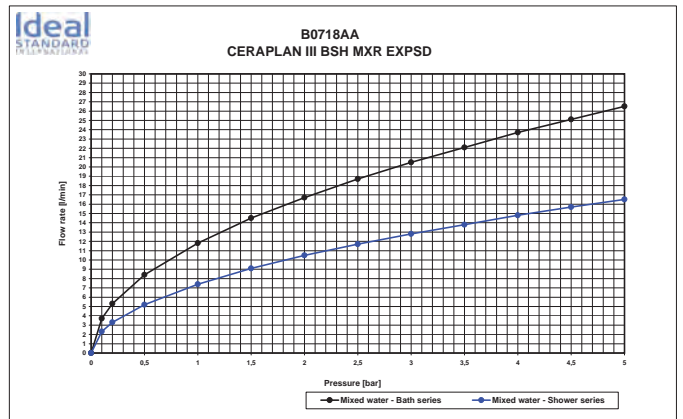

Product

Article-No.

Bath & Shower built in mixer	A6115AA
Shower built in mixer	A6114AA

Necessary equipment

Kit 1 Easy-Box	A1000NU
----------------	----------------

Finishes

AA Chrome

NU Neutral