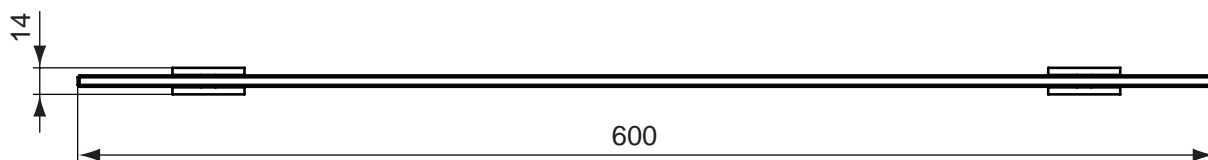

Finishes

AA Chrome