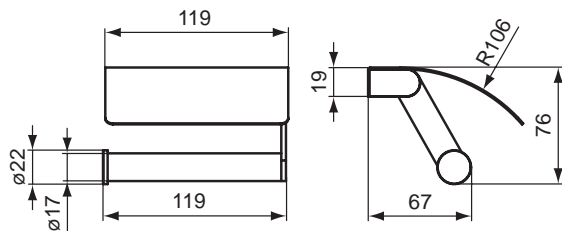

Finishes

AA Chrome