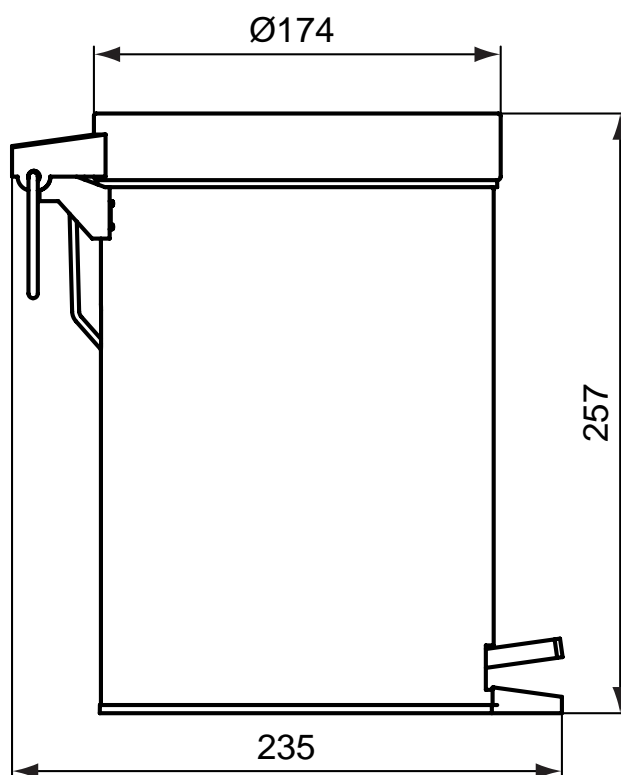

A 9108 ..

A 9119 ..

Finishes

MY Polished Stainless Steel