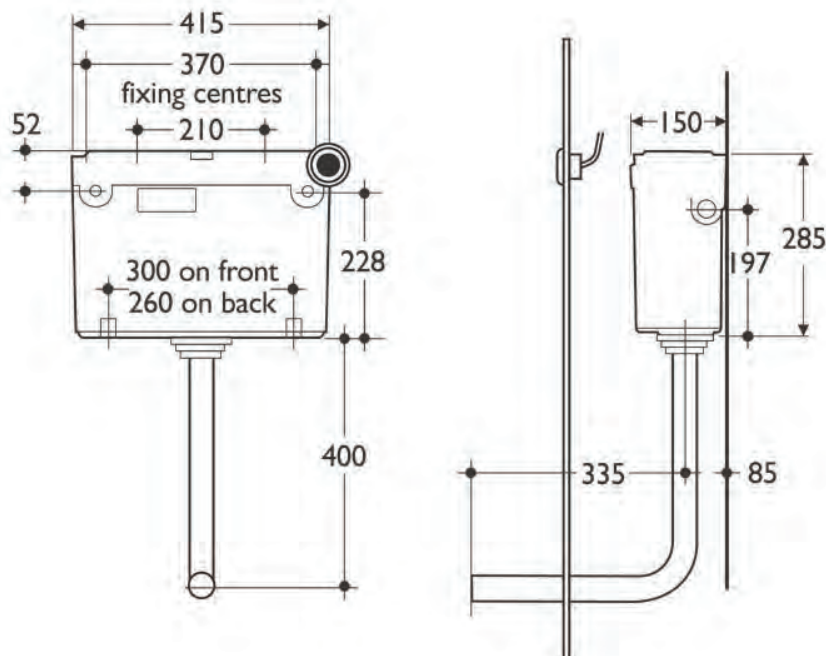

Finishes

- AA Chrome
- MY Polished Stainless Steel