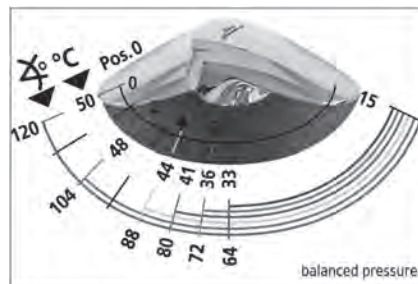

Safety

Temperature control of hot water: with the integrated temperature pin, water temperature can be reduced at any given time. With just a simple lifting and balancing of the red plastic ring in positions 1-7, the handle's range of movement is delimited and maximum temperature is reduced.