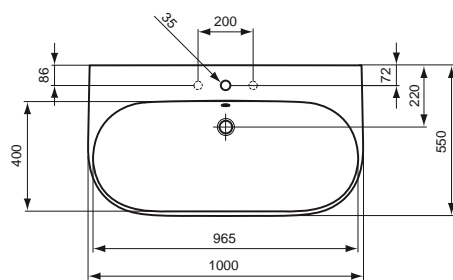

Finishes

01 White

Ceramics		Furniture	
A	B	A	B
555	605	555	605

* 150 without semi pedestal

Attention!
Please fit wall mounting brackets for semi pedestal first before you make the connection between fitting and angle valves!