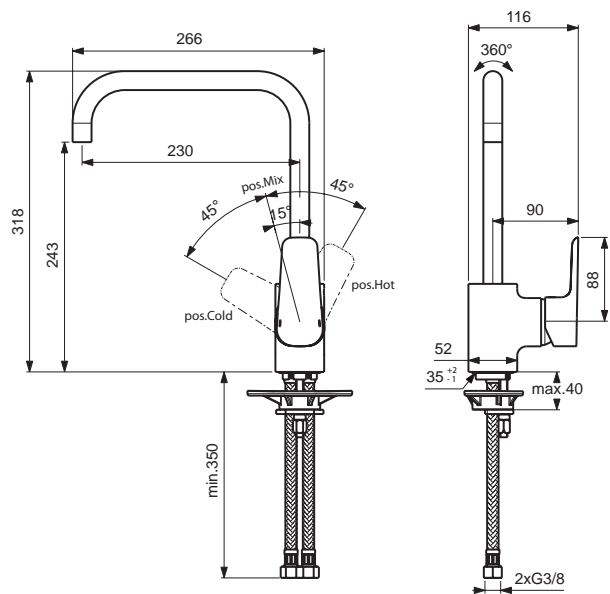

Finishes

AA Chrome

B 0725 ..