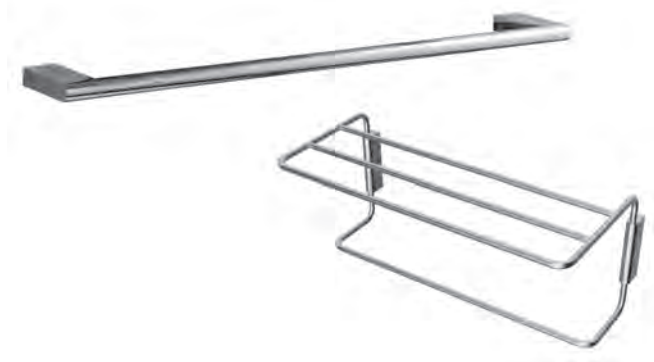

Connect transparent glass shelf 50 cm, chrome brackets.

Furniture & Accessories

Product

Article-No.

Glass shelf 60 cm	N1394AA
Glass shelf 50 cm	N1392AA

Finishes

AA Chrome

	A	B
N 1394 ..	600	482
N 1392 ..	500	382