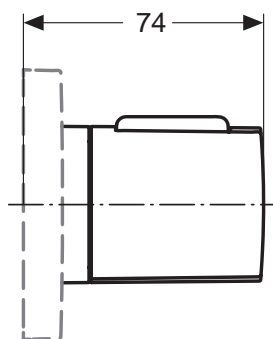

A 1511 .., A 1512 ..