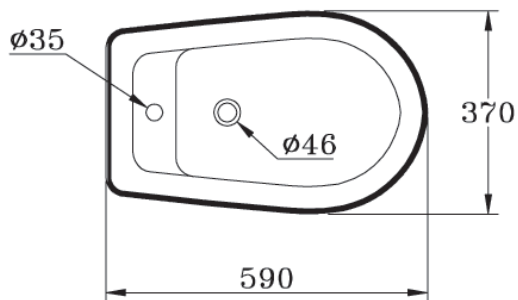

Finishes

01 White