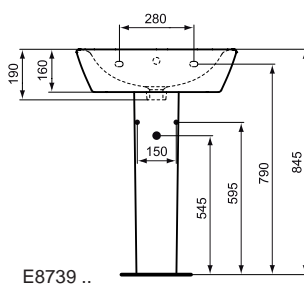

Finishes

01 White