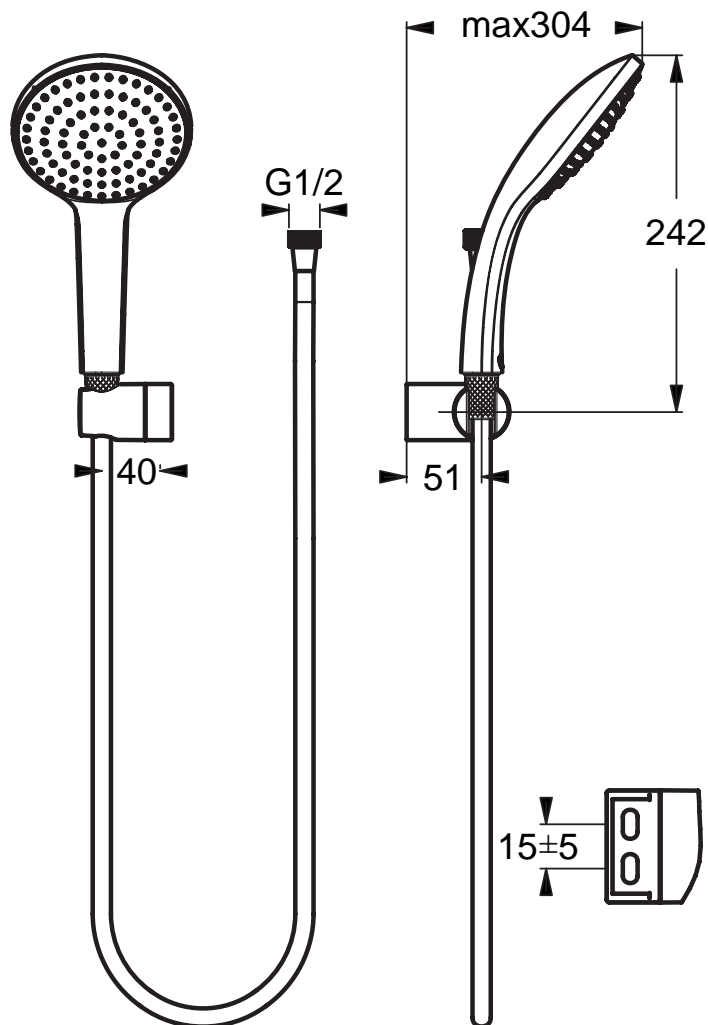

Bathroom Fittings