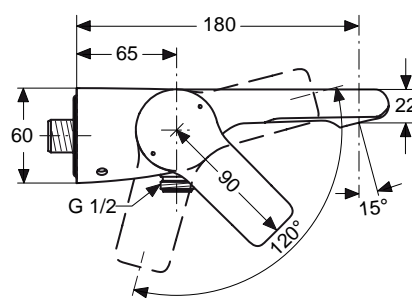

Finishes

- AA Chrome
- NU Neutral