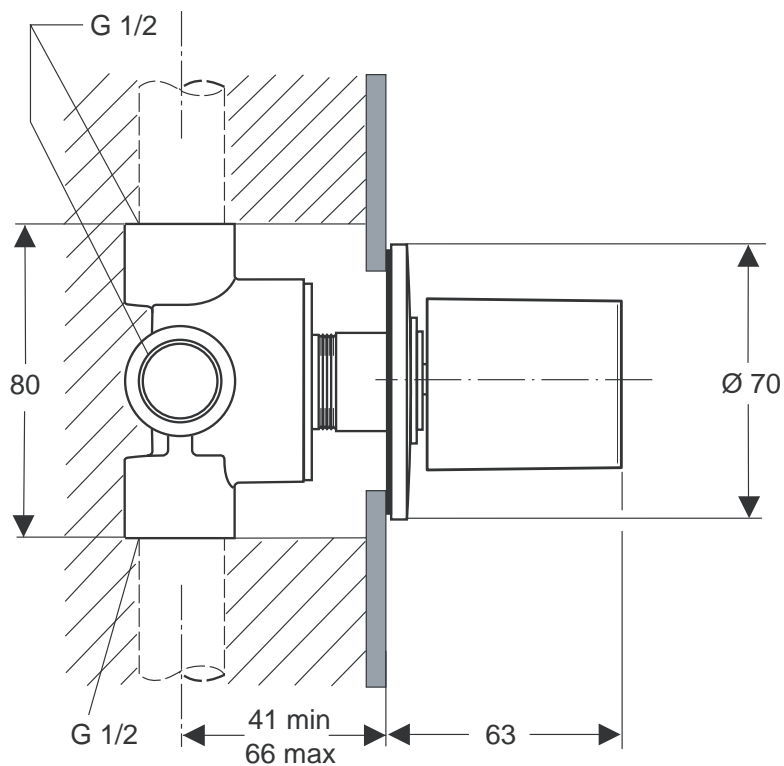

Finishes

AA Chrome

NU Neutral

Bathroom
Fittings