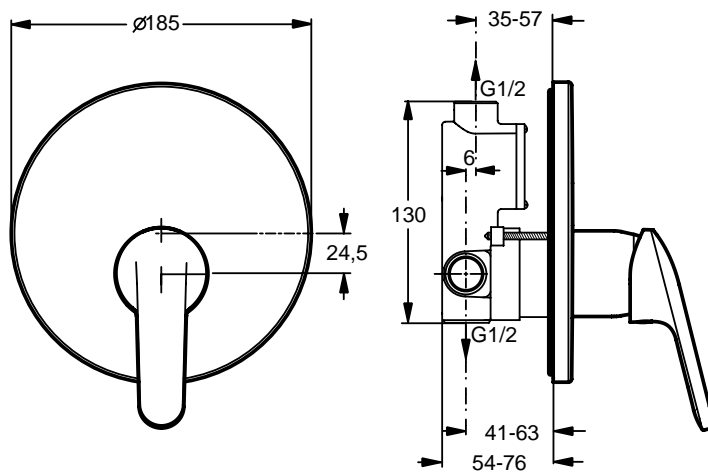

B 9794 ..

B 9793 ..