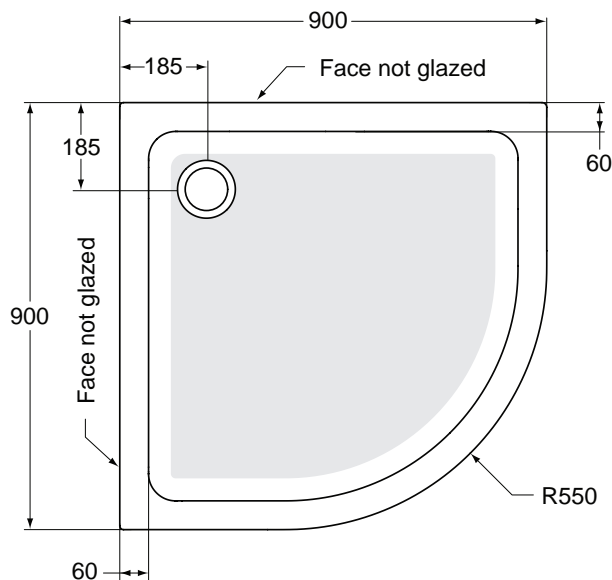

Finishes

YT Grey

AA Chrome