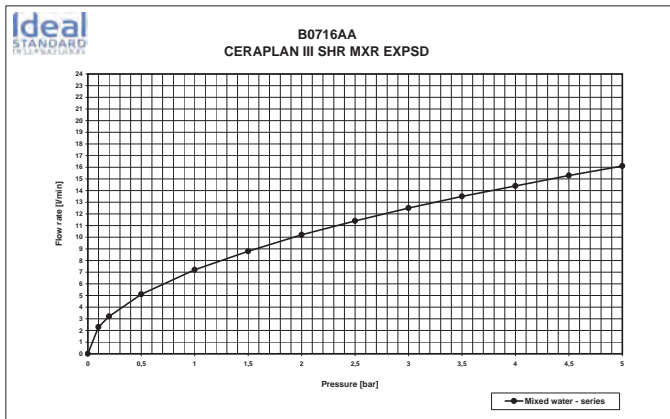

Product

Article-No.

Bath & Shower built in mixer	A6115AA
Shower built in mixer	A6114AA

Necessary equipment

Kit 1 Easy-Box	A1000NU
----------------	----------------

Finishes

AA Chrome

NU Neutral