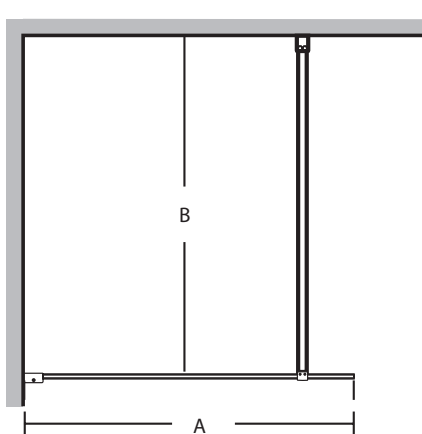

Finishes

EO Chrome

Panel	Adjustments A (cm)	Dimension B (cm)
70	65,4 - 67,7	65,0 - 99,4
76	71,4 - 73,7	65,0 - 99,4
80	75,4 - 77,7	65,0 - 99,4
90	85,4 - 87,7	65,0 - 99,4
100	95,4 - 97,7	65,0 - 99,4
120	115,4 - 117,7	65,0 - 99,4
140	135,4 - 137,7	65,0 - 99,4
160	155,4 - 157,7	65,0 - 99,4