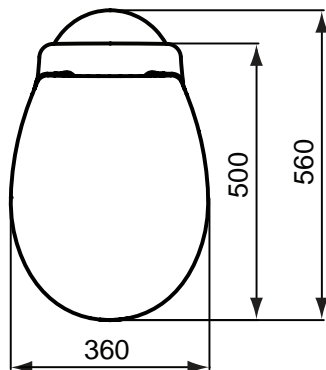

Finishes

01 White

Description

Simplicity wall hung bowl. It can be combined with either the Deco, or the ECO W30 build-in cisterns. Water saving with flushing water capacity at 6/3 or 4.5/3 lt

Necessary equipment