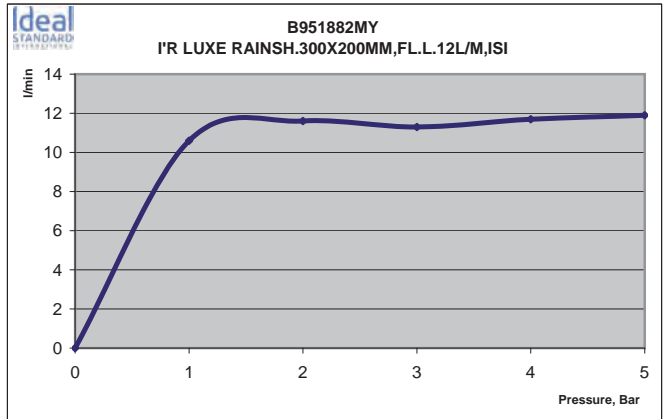

Bathroom
Fittings

Bathroom
Fittings

Showers
please refer to page 572

Please refer to page 746
for spare parts list

Elegant, handy, easy to use, IdealSpray has 4 different shapes of trigger spray shower sets to choose from, so as to reflect your personal taste. The right combination of functionality and design allows your to cover your everyday bathroom needs, while at the same time creating a perfect aesthetic and harmony with all your sanitary ware. The models are being thoroughly tested in order to ensure high quality performance and long lasting usage. Our flow regulators cut water consumption, giving you the peace of mind that you are saving water, energy and money, without compromising functionality.