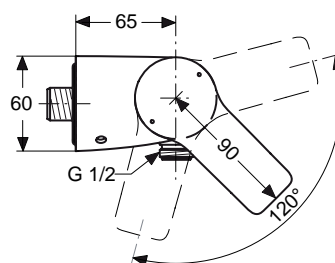

Finishes

- AA Chrome
- NU Neutral