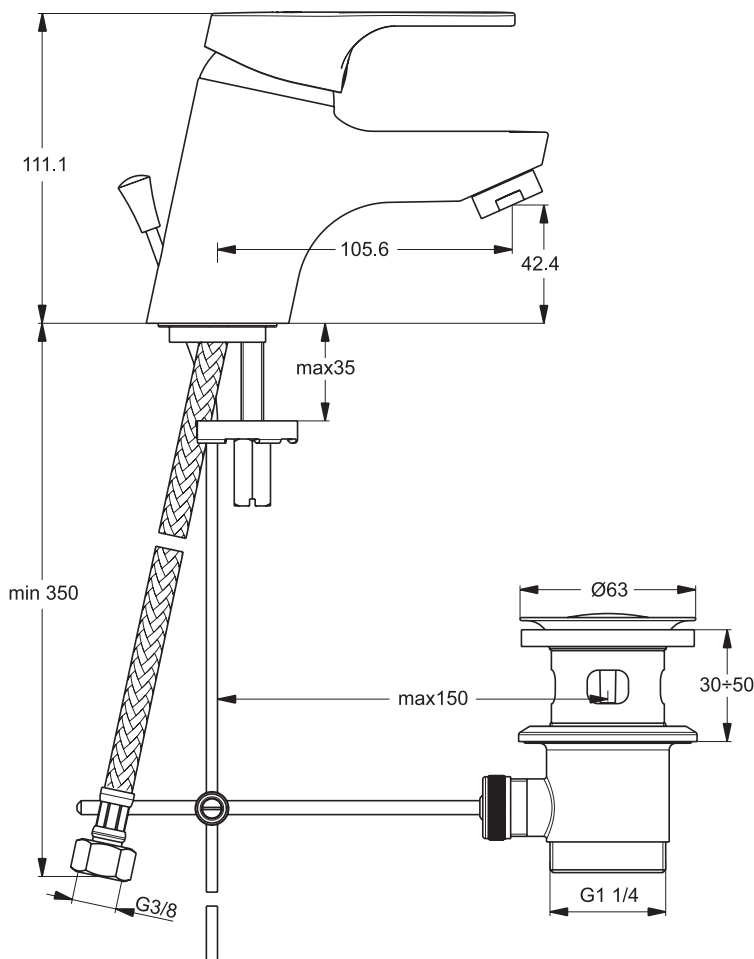

AA Chrome

Designer: Artefakt

Description

Slimline II bidet mixer, with 40 mm Click cartridge, hot water limiter, Easy-fix, metal handle, flexible hoses G3/8", new ball-joint aerator and metal pop-up waste, chrome