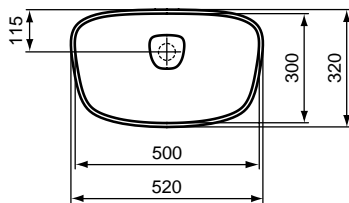

Finishes

01 White

T 0443 ..