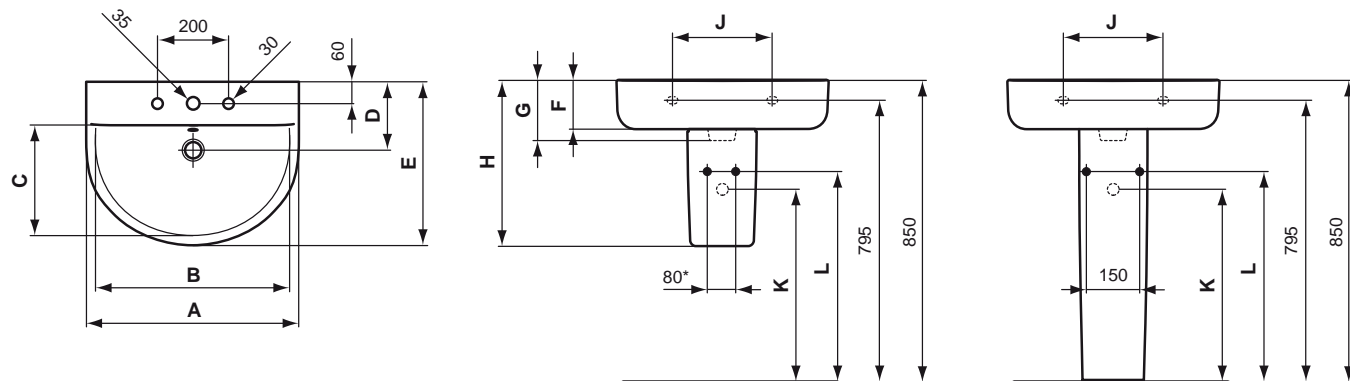

Finishes

01 White

	Ceramics										
	A	B	C	D	E	F	G	H	J	K	L
E 7872 ..	600	480	280	190	460	140	175	470	280	565	615
E 7852 ..	550	430	275	190	455	140	175	470	280	565	615