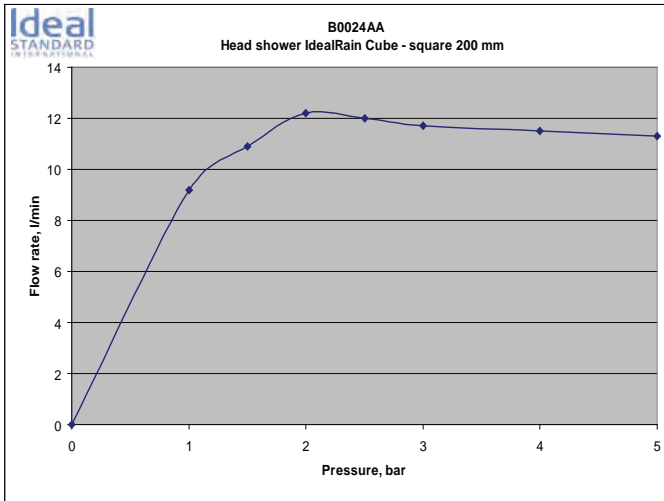

Bathroom
Fittings

Bathroom
Fittings

Showers
please refer to page 572

Please refer to page 746
for spare parts list

Elegant, handy, easy to use, IdealSpray has 4 different shapes of trigger spray shower sets to choose from, so as to reflect your personal taste. The right combination of functionality and design allows your to cover your everyday bathroom needs, while at the same time creating a perfect aesthetic and harmony with all your sanitary ware. The models are being thoroughly tested in order to ensure high quality performance and long lasting usage. Our flow regulators cut water consumption, giving you the peace of mind that you are saving water, energy and money, without compromising functionality.