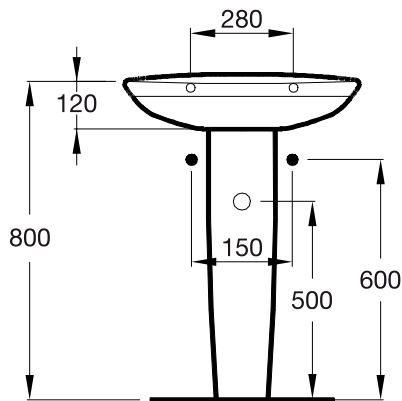

Finishes

- 01 White
- AC White