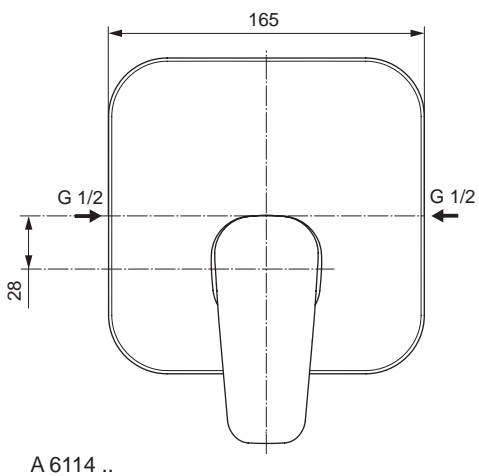

Finishes

AA Chrome

NU Neutral