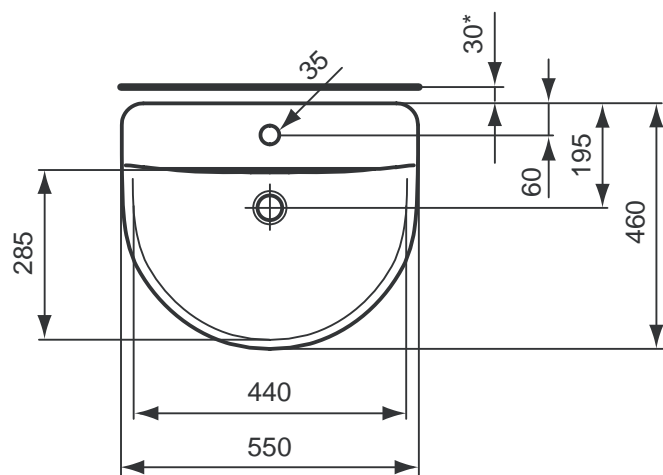

Finishes

01 White