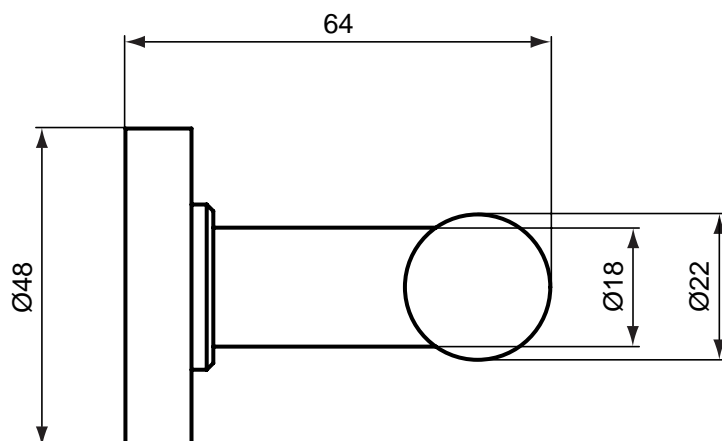

Description

Iom single robe hook, chrome.

Iom double robe hook, chrome.

Product

Article-No.

Robe hook single
Robe hook double

A9115AA
A9116AA

Finishes

AA Chrome