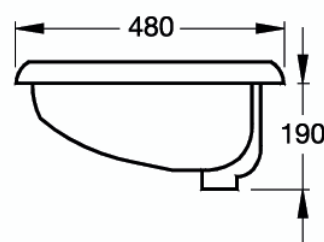

Finishes

01 White