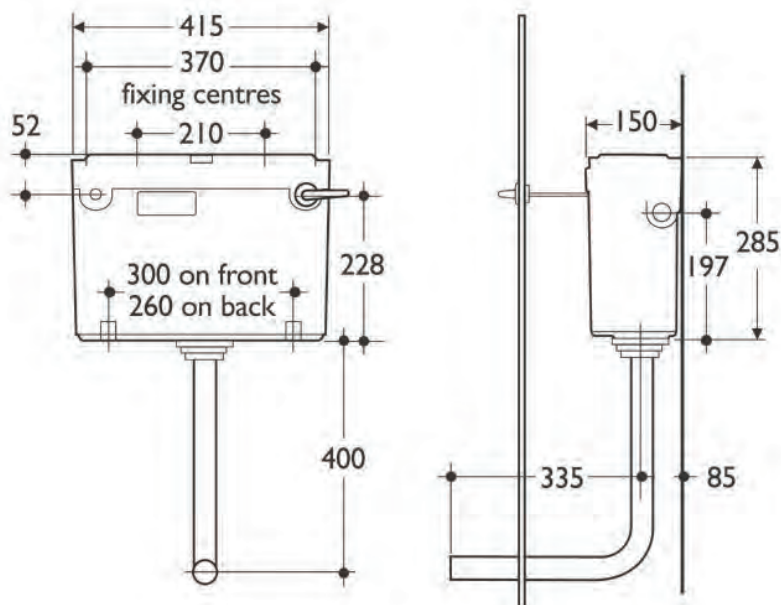

Finishes

- AA Chrome
- 01 White