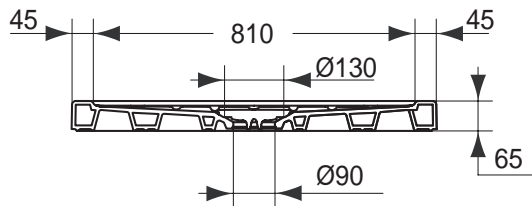

Finishes

01 White