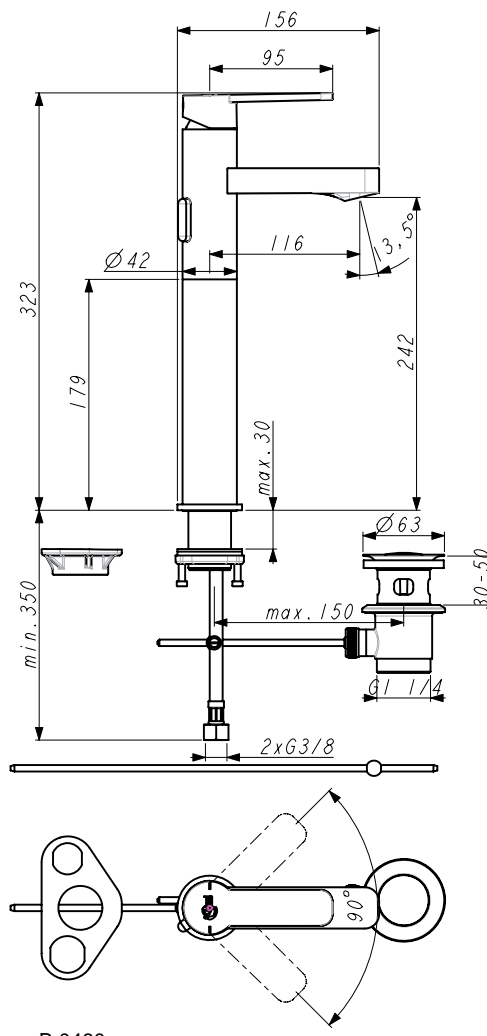

Designer: Artefakt

Description

IdealSmart basin mixer with **maximum 5lt/min flow-rate**, 35 mm cartridge, hot water limiter, flexible hoses SPX G3/8", Easy-fix, cache aerator M21,5x1 with adjustable flow, pop-up rod and metal pop-up waste, chrome

Alternative product

IdealSmart vessel rim mounted mixer 1 hole, with a **maximum 5lt/min flow-rate**, with 35 mm cartridge, hot water limiter, flexible hoses SPX G3/8", Easy-fix, cache aerator M21,5x1 with adjustable flow, pop-up rod and metal pop-up waste, chrome

Product

Article-No.

Basin mixer, 5lt/min flowrate

B0459AA

Alternative product

Vessel mixer, 5lt/min flowrate

B0460AA

Finishes

AA Chrome

Bathroom
Fittings

B 0460 ..