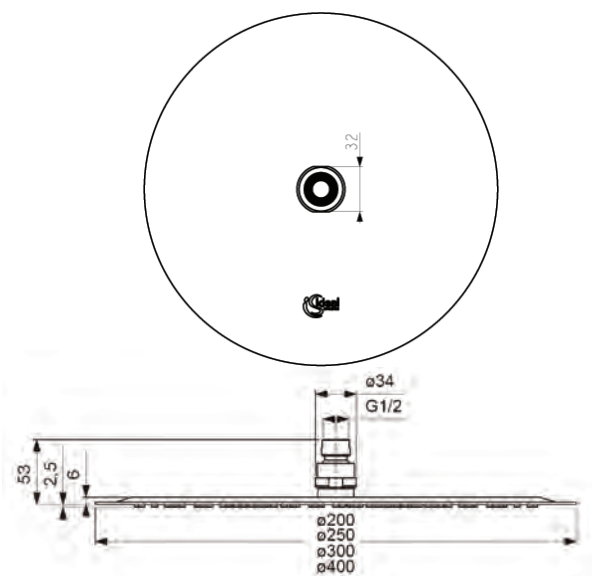

Finishes

AA Chrome