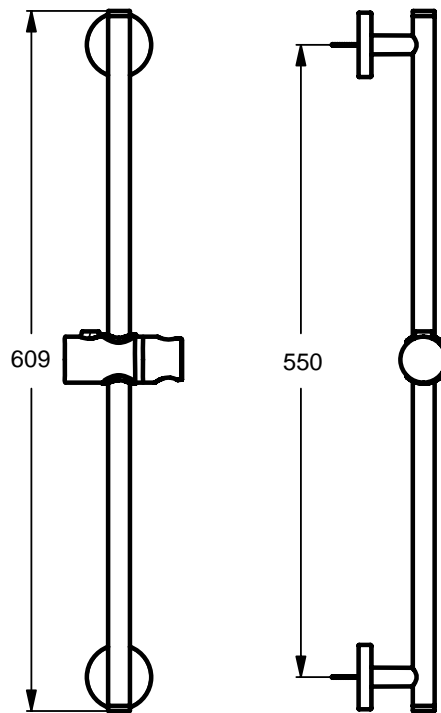

B9420 ..

Bathroom Fittings