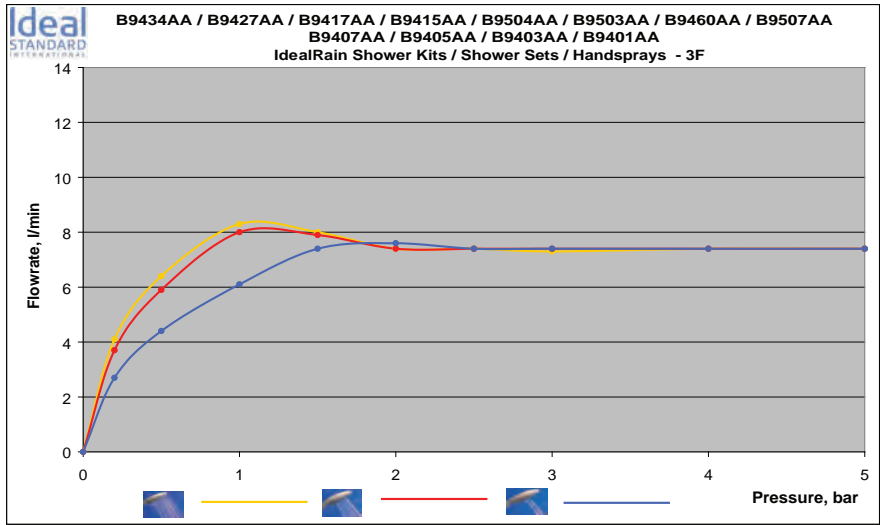

Bathroom
Fittings

Bathroom
Fittings

Showers
please refer to page 572

Please refer to page 746
for spare parts list

Elegant, handy, easy to use, IdealSpray has 4 different shapes of trigger spray shower sets to choose from, so as to reflect your personal taste. The right combination of functionality and design allows your to cover your everyday bathroom needs, while at the same time creating a perfect aesthetic and harmony with all your sanitary ware. The models are being thoroughly tested in order to ensure high quality performance and long lasting usage. Our flow regulators cut water consumption, giving you the peace of mind that you are saving water, energy and money, without compromising functionality.