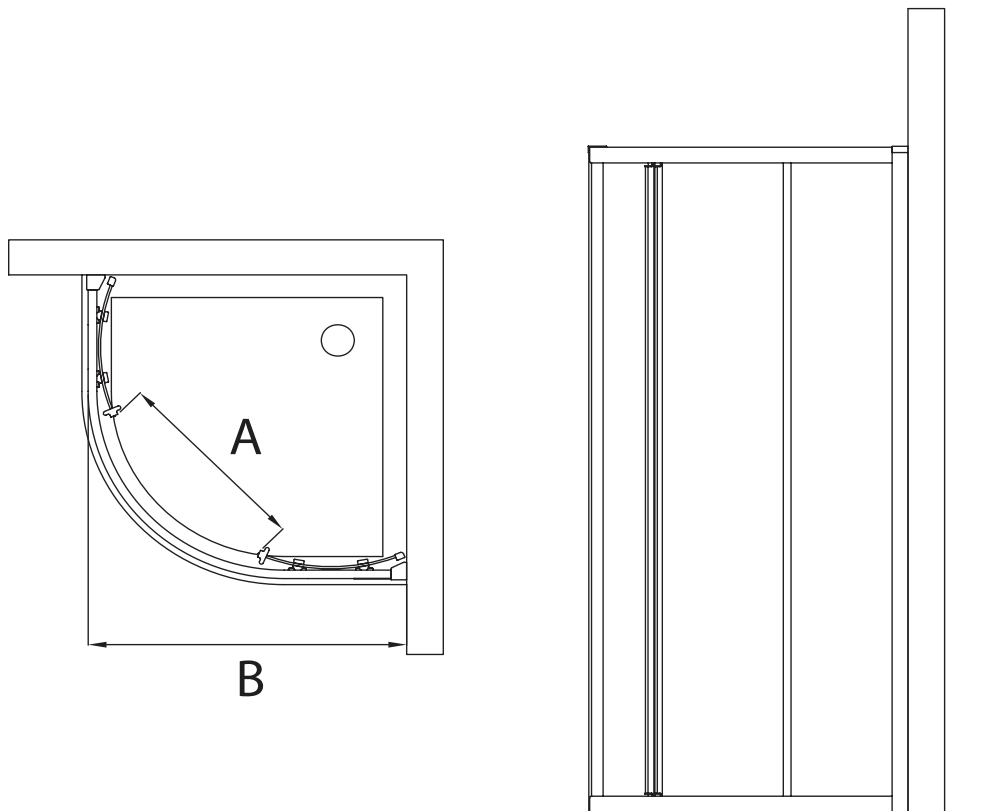

Finishes

EO Chrome

SIZE / CM	A - OPENING (MM)	B - WIDTH (MM)
80x80	400	770-795
90x90	550	870-895