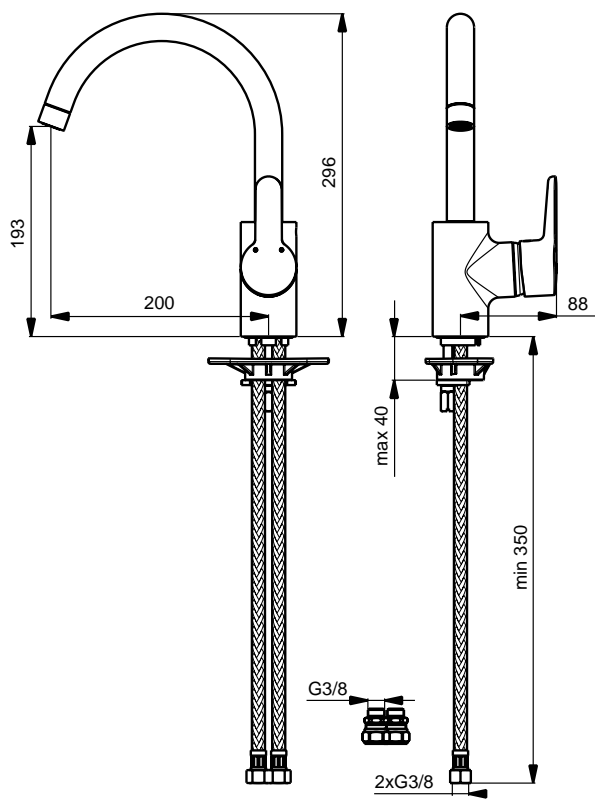

Finishes

AA Chrome

B9932 ..