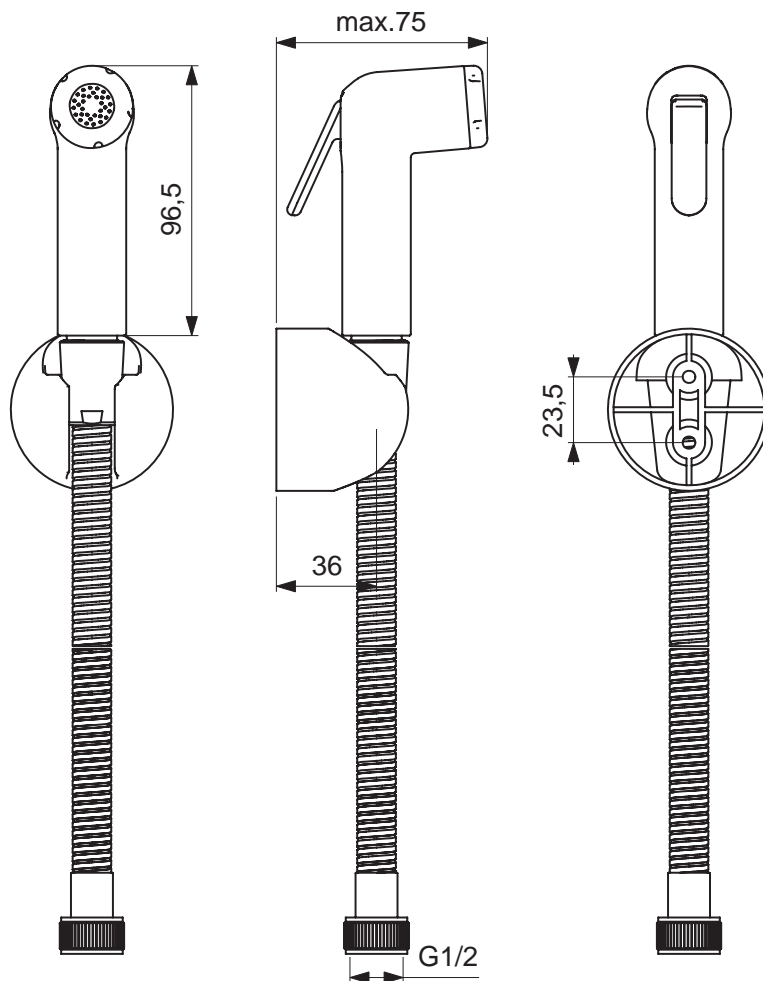

Finishes

- AA Chrome
- AC White