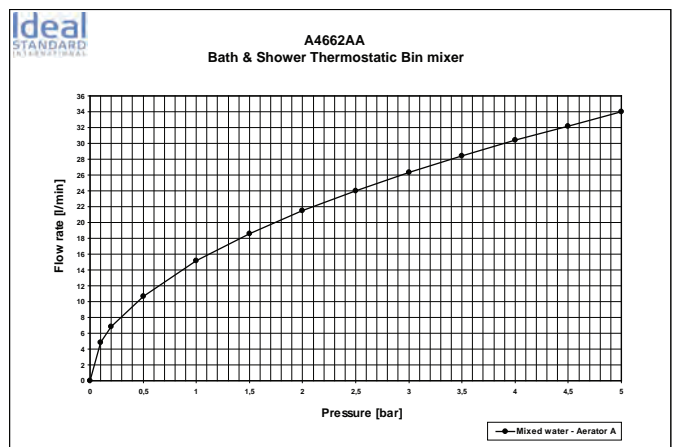

Bathroom
Fittings