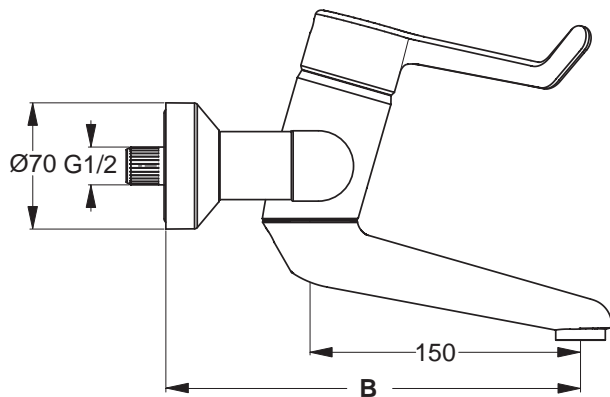

AA Chrome

Bathroom
Fittings

	A	B
B 8314 ..	180	208
B 8315 ..	230	208
B 8316 ..	180	258

Description

Ceraplus basin push button mixer, Meloh cartridge, laminar aerator vandal proof, flexible hoses SPX, without pop-up waste, chrome