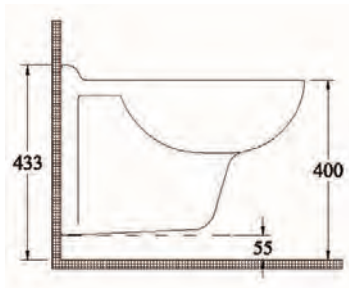

Floor standing BTW bidet	X073201
Wall hung bidet	X073301

Finishes

01 White

Description

AREAL lavatory 60 x 49 cm, one taphole.

Necessary equipment

AREAL full pedestal for lavatory.

AREAL semi pedestal for lavatory.