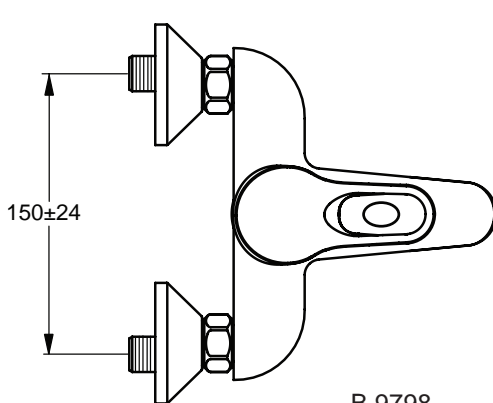

Description

Com bath & shower exposed mixer without accessories, with 47 mm Click cartridge, water saving and hot temperature limiter, aerator cascade M24X1, automatic diverter, S-connectors and check valve, chrome.

Com shower exposed mixer without accessories, with 47 mm Click cartridge, water saving and hot temperature limiter, S-connectors and check valve, chrome.

Alternative product

You can obtain a **maximum 8lt/min flowrate** with one extra component. Specifically:

Com bath & shower exposed mixer without accessories, with a maximum 8lt/min flowrate, 47 mm Click cartridge, water saving and hot temperature limiter, aerator cascade M24X1, automatic diverter, S-connectors and check valve, chrome. **Necessary codes to order: B9798AA (B&S mixer) and A960453NU (regulator).**

Com shower exposed mixer without accessories with a maximum 8lt/min flowrate, 47 mm Click cartridge, water saving and hot temperature limiter, S-connectors and check valve, chrome. **Necessary codes to order: B9797AA (Shower mixer) and A960453NU (regulator).**

Recommended equipment

Check valve with integrated flow regulator that provides a maximum 8lt/min flow rate.

Product

Article-No.

Bath & Shower exposed mixer	B9798AA
Shower exposed mixer	B9797AA

Recommended equipment

Check valve with regulator 8lt/min for B&S and Shower mixer	A960453NU

Finishes

- AA Chrome
- NU Neutral

B 9798..

Bathroom Fittings