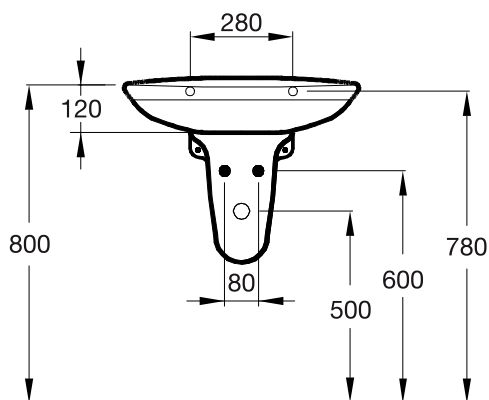

Finishes

- 01 White
- AC White