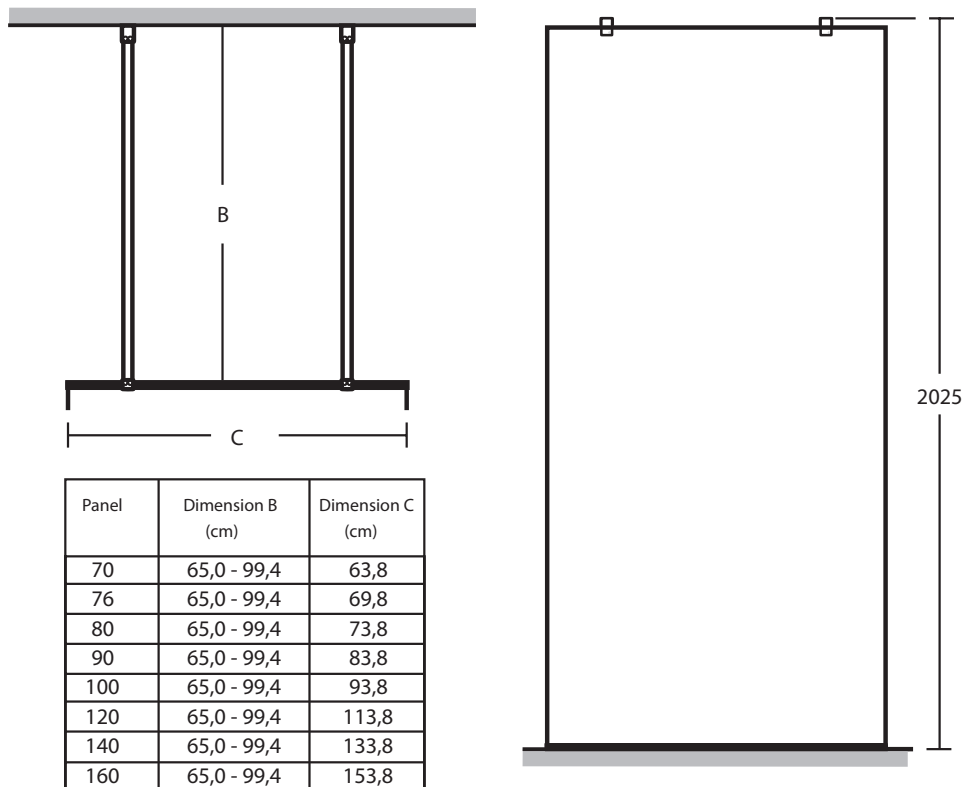

Finishes

EO Chrome