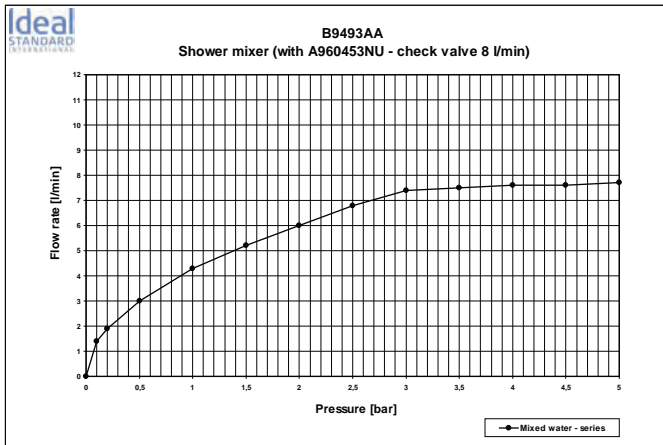

Bathroom
Fittings