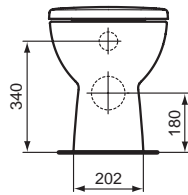

Finishes

01 White