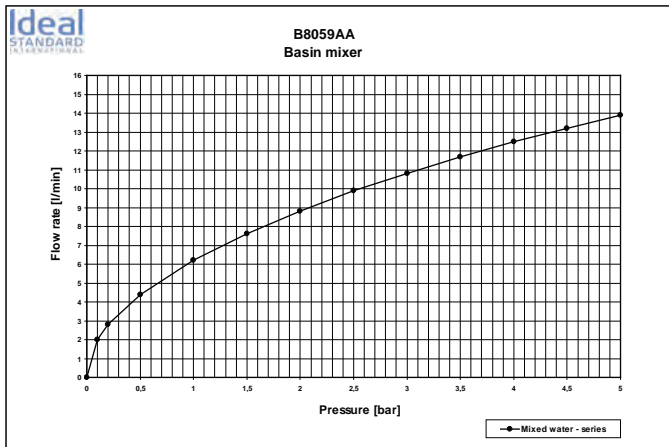

Bathroom
Fittings