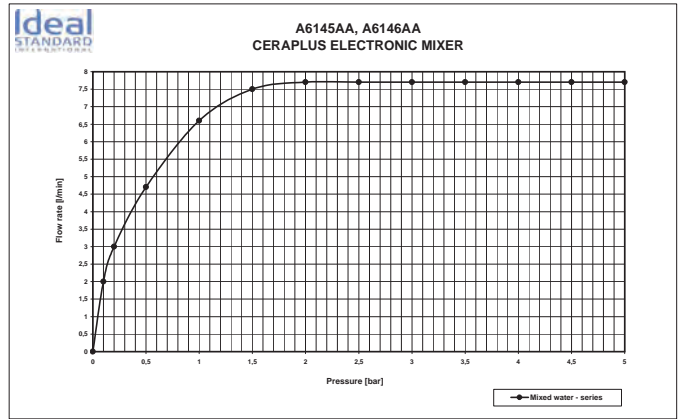

Product

Article-No.

Basin tap push button

B4664AA

Finishes

AA Chrome

Bathroom Fittings

Bathroom Fittings