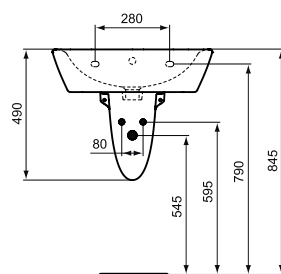

Finishes

01 White