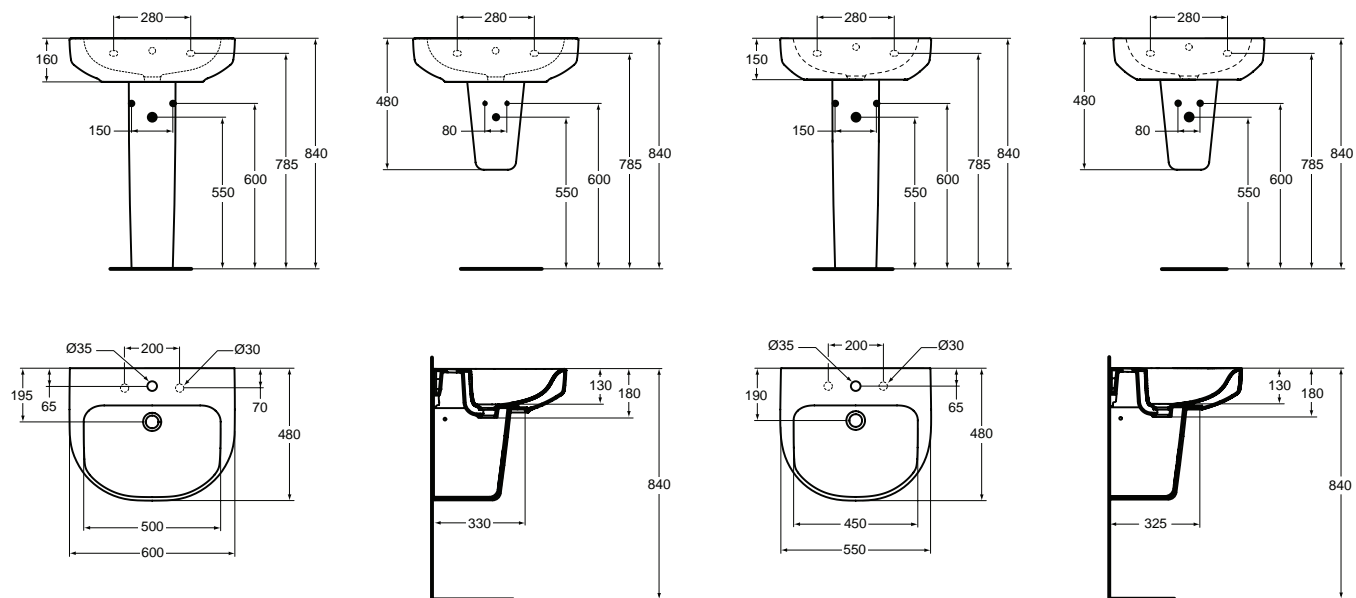

J 5011 ..

Finishes

01 White

J 5012 ..