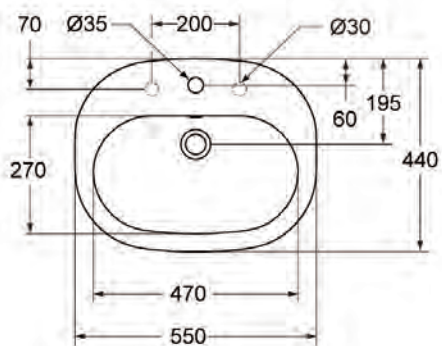

Finishes

01 White