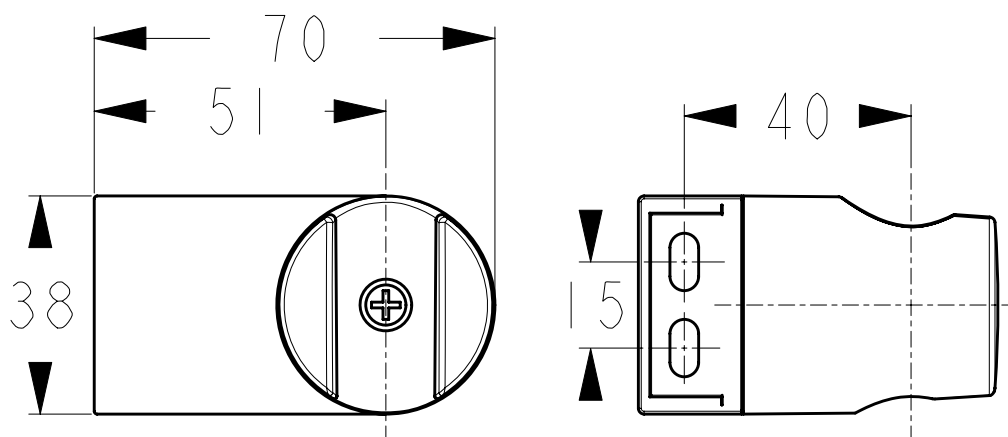

Product

Article-No.

IdealRain Cube swivelling wall bracket

B0029AA

Finishes

AA Chrome

Bathroom
Fittings

Designer: Artefakt