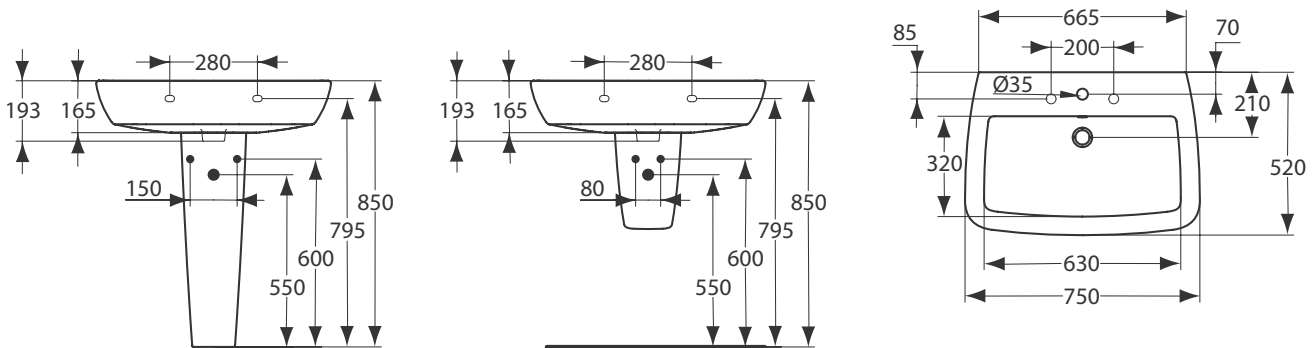

Recommended equipment

Ventuno 21 floor Pedestal.

Ventuno 21 semi pedestal.

Product	Article-No.
Washbasin 750x520 mm	T015501
Washbasin 680x520 mm	T015401

Necessary equipment	Article-No.
Fixation set	K710767

Recommended equipment	Article-No.
Pedestal	T409701
Semi pedestal	T409801

Finishes
01 White

T 0155 ..