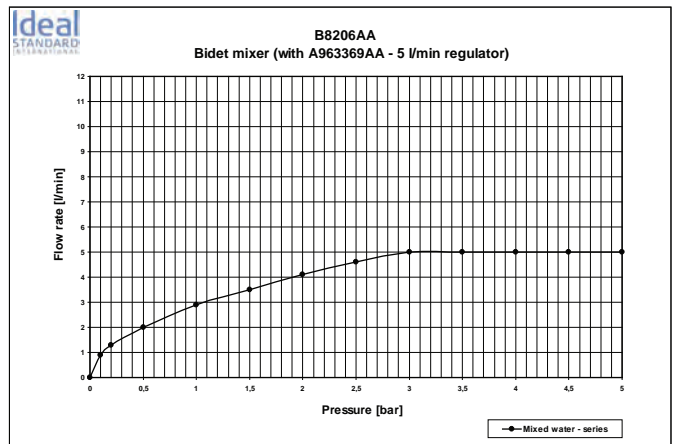

Bathroom Fittings