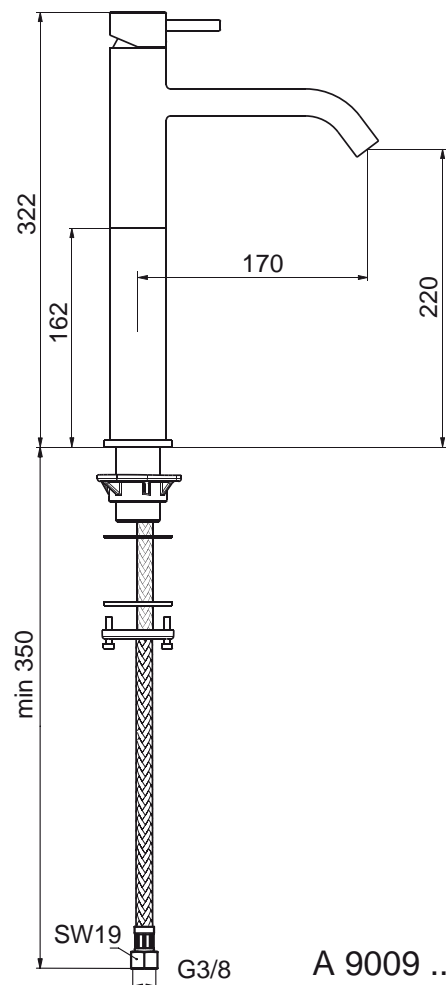

Finishes

- AA Chrome
- NU Neutral