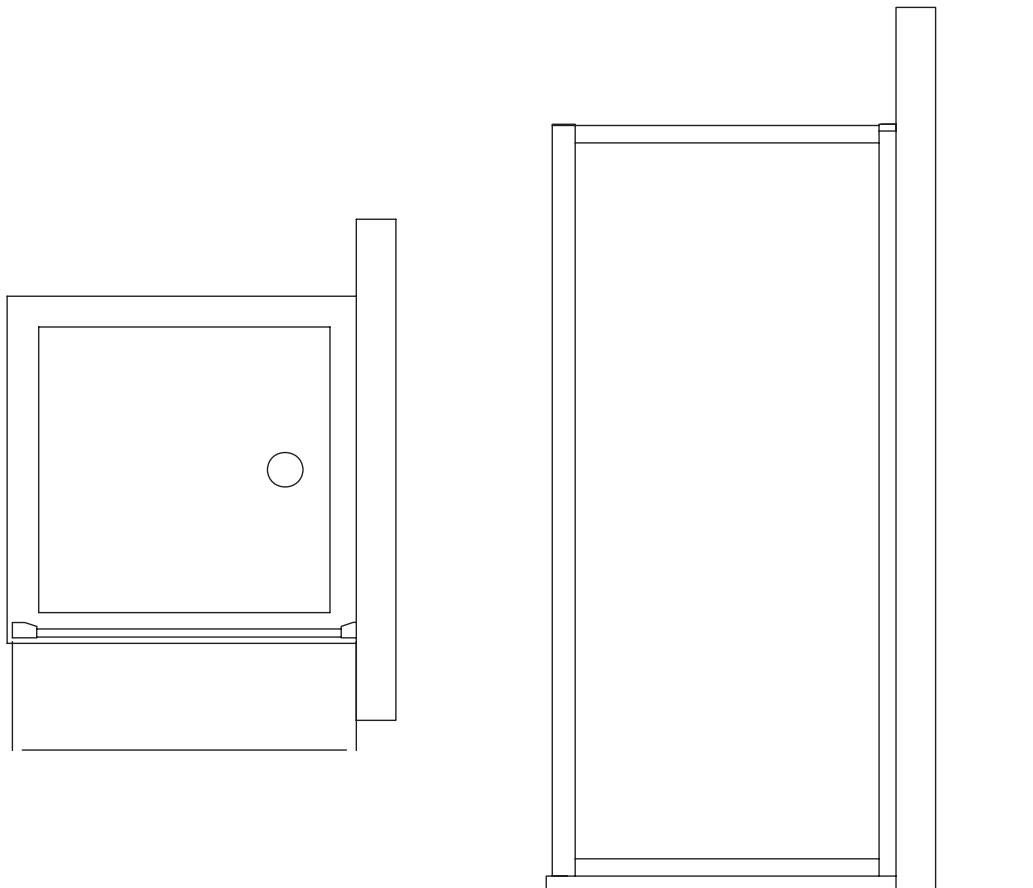

Finishes

EO Chrome

SIZE / CM	A - WIDTH (MM)
80 cm	770 - 820
90 cm	870 - 920
100 cm	970 - 1020