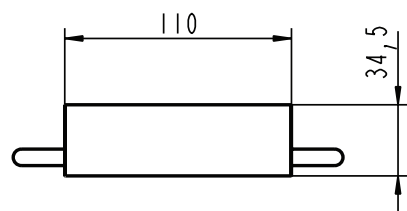

Finishes

AA Chrome