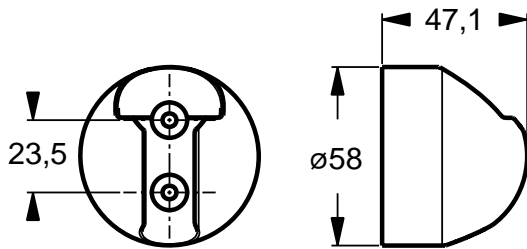

AA Chrome

Bathroom Fittings

B9467 ..

B9468 ..

Designer: Artefakt

Description

IdealRain Cube Shower System: Applied to exposed fittings this system consists of an 109 cm (105 cm from center) long shower pipe with an integrated diverter and an adjustable solid wall bracket, Ultra Slim square head shower 200x200 mm (12lt/min flow regulator) and bended arm fixed to the wall bracket, 1750 mm Idealflex hose, 3 function square handspray 100x100 mm and easy to move slider with a push button.