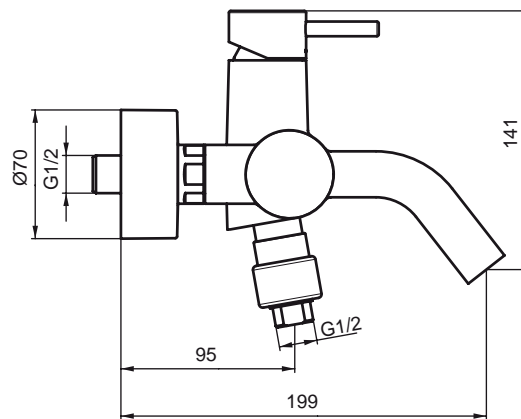

Finishes

- AA Chrome
- NU Neutral