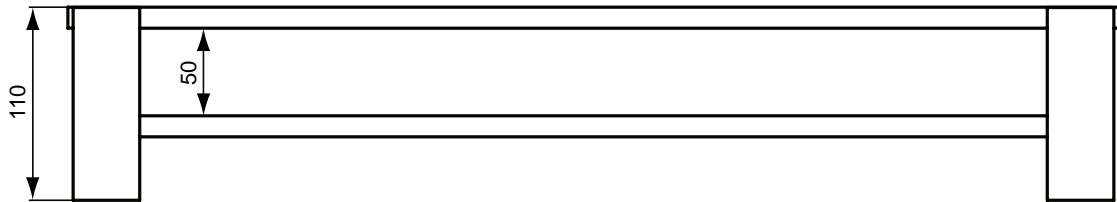

Playa single towel rail 60 cm, chrome

Furniture & Accessories

Product

Article-No.

Towel rail 60 cm, double	B9266AA
Towel rail 60 cm, single	B9265AA

Finishes

AA Chrome

B9266 ..