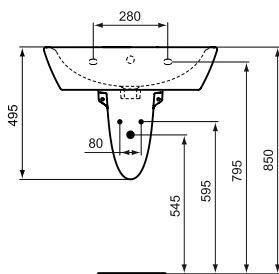

Finishes

01 White