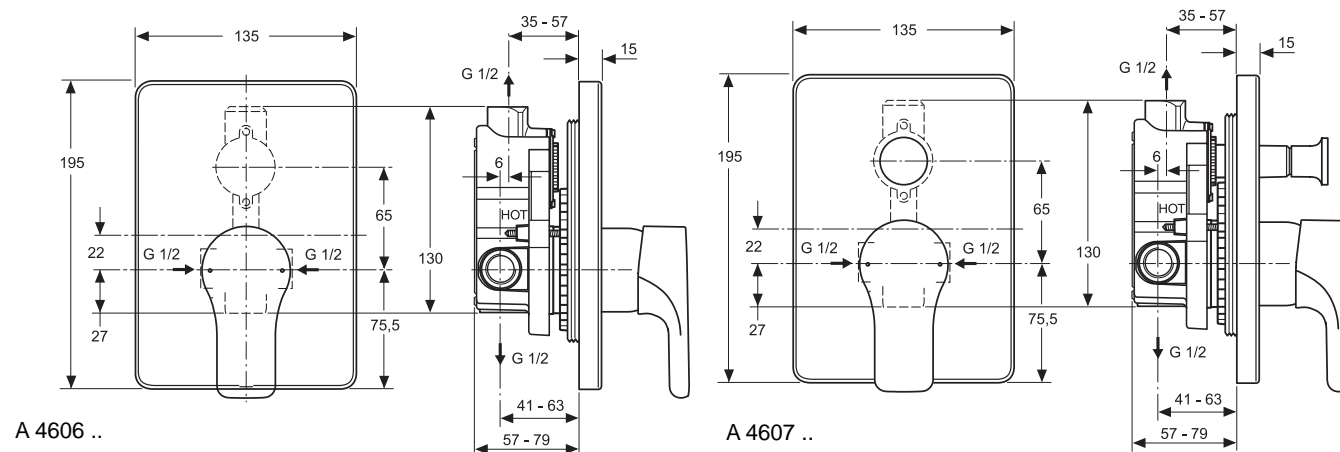

Finishes

- AA Chrome
- NU Neutral