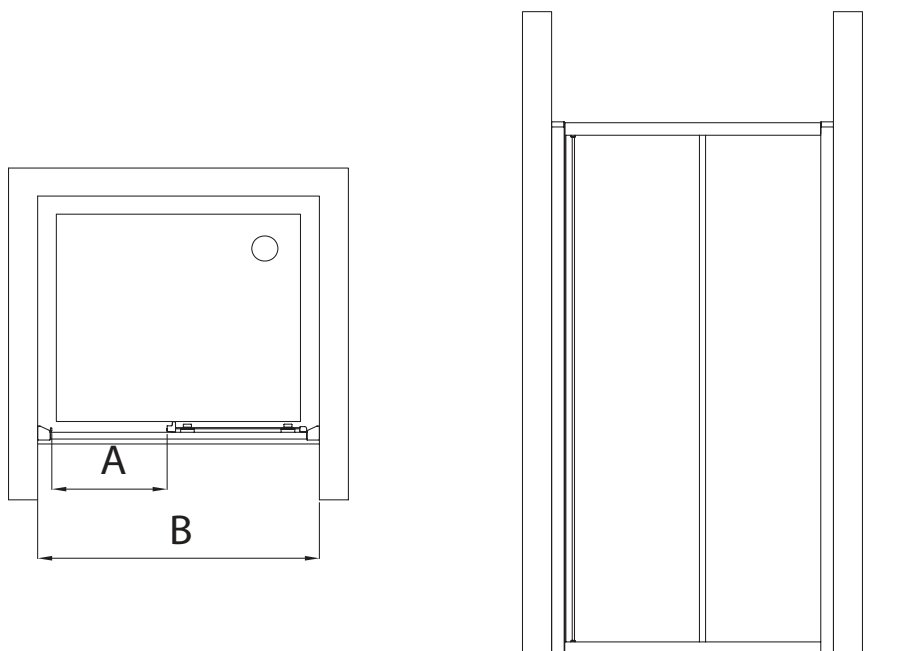

Finishes

EO Chrome

Shower Enclosures / Bath Screens

SIZE / CM	A - OPENING (MM)	B - WIDTH (MM)
95	380	920 - 970
100	400	970 - 1020
105	420	1020 - 1070
110	450	1070 - 1120
115	480	1120 - 1170
120	500	1170 - 1220
130	550	1270 - 1320
140	600	1370 - 1420