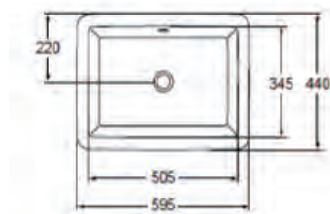

Finishes

01 White