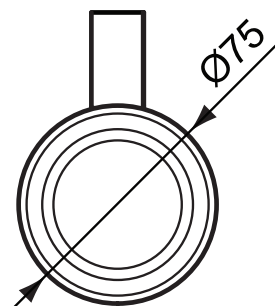

Finishes

AA Chrome