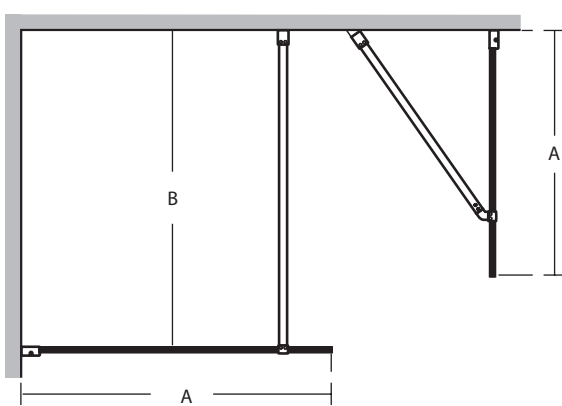

Finishes

EO Chrome

Panel	Adjustments A (cm)	Dimension B (cm)
70	65,4 - 67,7	65,0 - 99,4
76	71,4 - 73,7	65,0 - 99,4
80	75,4 - 77,7	65,0 - 99,4
90	85,4 - 87,7	65,0 - 99,4
100	95,4 - 97,7	65,0 - 99,4
120	115,4 - 117,7	65,0 - 99,4
140	135,4 - 137,7	65,0 - 99,4
160	155,4 - 157,7	65,0 - 99,4