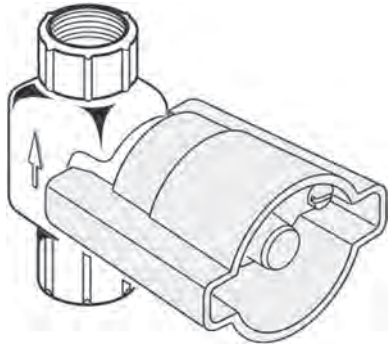

Description

Built in KIT 1 stop valve, for G1/2" connection and ceramic valve G1/2"

Built in KIT 1 stop valve, for G1/2" connection and rubber valve G1/2"

Built in KIT 1 stop valve, for G3/4" connection and rubber valve G3/4"

Product

Article-No.

Stop valve KIT 1G1/2" ceramic	A2356NU
Stop valve KIT 1 G1/2" rubber	A2355NU
Stop valve KIT 1 G3/4" rubber	A2359NU

Finishes

NU Neutral