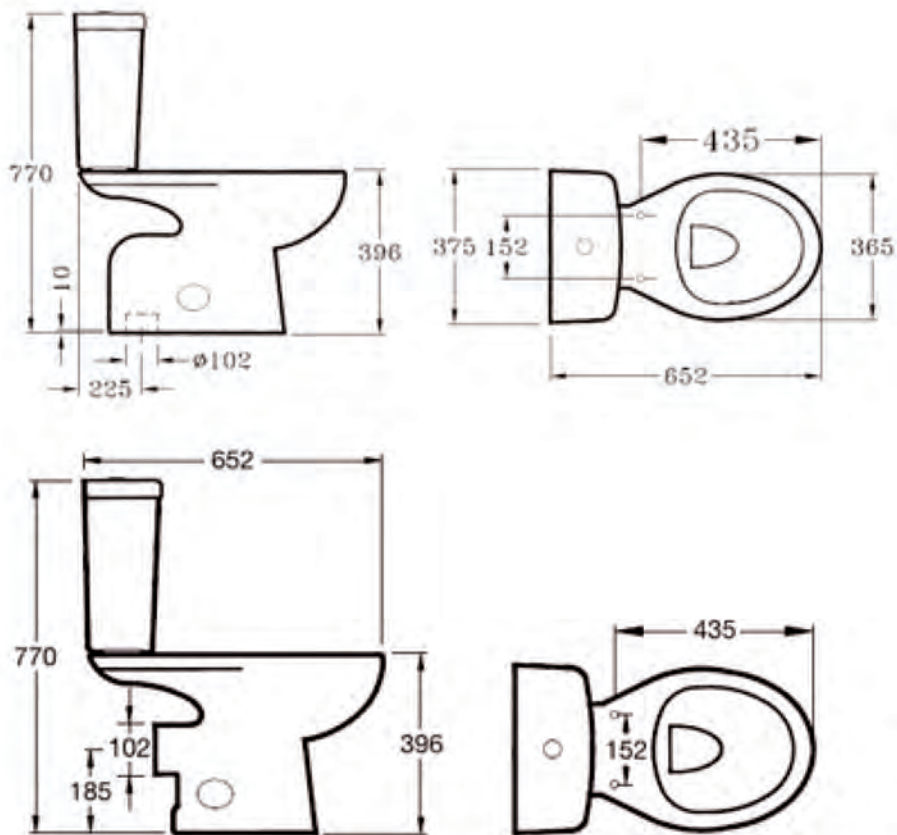

Finishes

01 White