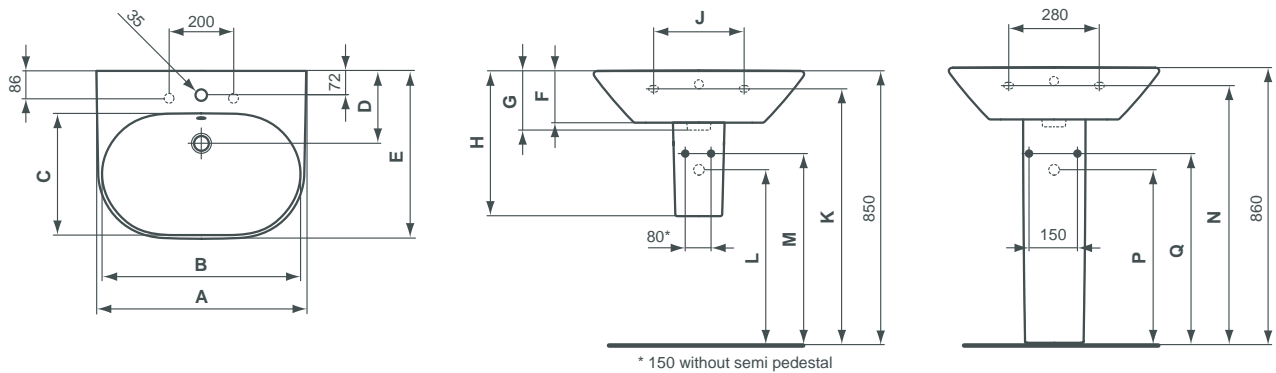

Finishes

01 White

											Ceramics		Furniture					tap holes
	A	B	C	D	E	F	G	H	J	K	L	M	L	M	N	P	Q	
K 0691 ..	750	725	410	220	550	150	175	450	280	795	565	615	565	600	805	575	625	●●●
K 0690 ..	700	680	405	220	540	150	175	450	280	795	565	615	565	600	805	575	625	●●●