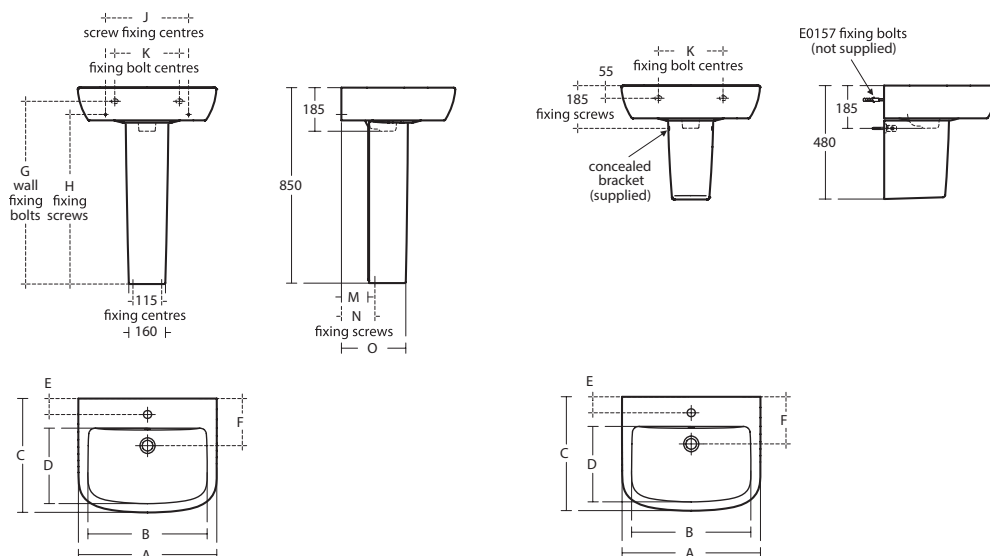

T5101

Finishes

01 White

	A	B	C	D	E	F	G	H	J	K	L	M	N	O
T 0564 ..	600	520	495	330	70	205	795	735	360	280	850	120	140	280
T 0566 ..	500	430	440	285	60	200	790	720	280	200	845	115	135	275