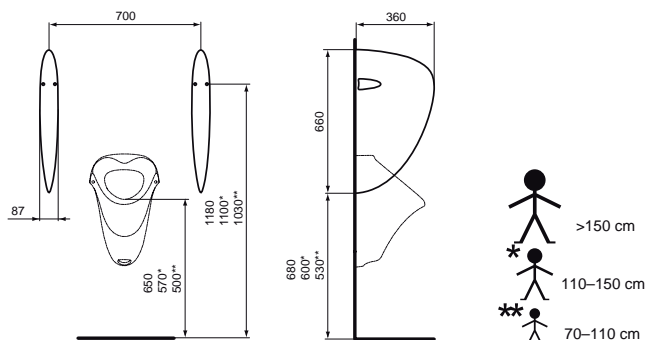

Description

Ecco urinal - top inlet.

Alternative product

Ecco urinal - rear inlet.

Necessary equipment

Connecting inlet set.

Siphon horizontal outlet.

Siphon vertical outlet.

Recommended equipment

Urinal separator 87x360x660 mm.

Product

Article-No.

Urinal, top inlet	K553901

Alternative product

Urinal, rear inlet	K553801

Necessary equipment

Connecting inlet set	K710667

Siphon with horizontal outlet	K822367

Siphon with vertical bottom outlet	K822401

Recommended equipment

Urinal separator	W390401

Finishes

01 White

W 3904 ..