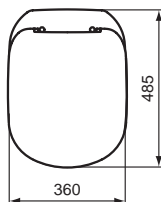

Ceramic Products

Description

Tempo floor standing bowl VO. Can be combined with Deco or Eco W30 built-in tanks.

Tempo floor standing bowl. Can be combined with Deco or Eco W30 built-in tanks.

Tempo BTW floor standing bowl. Can be combined with Deco or Eco W30 built-in tanks.

Necessary equipment

Seat & cover with soft closing mechanism.

Seat & cover.

Product

Article-No.

Single floor standing bowl VO	T328501
Single floor standing bowl HO	T328601
Single BTW floor standing bowl	T331401

Necessary equipment

Seat & cover soft closing	T679301
Seat & cover	T679201

Finishes

01 White