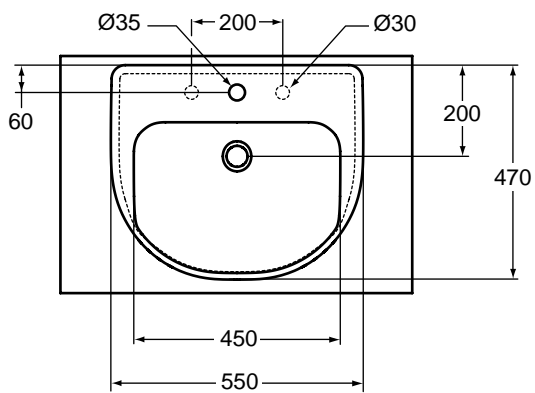

Finishes

01 White