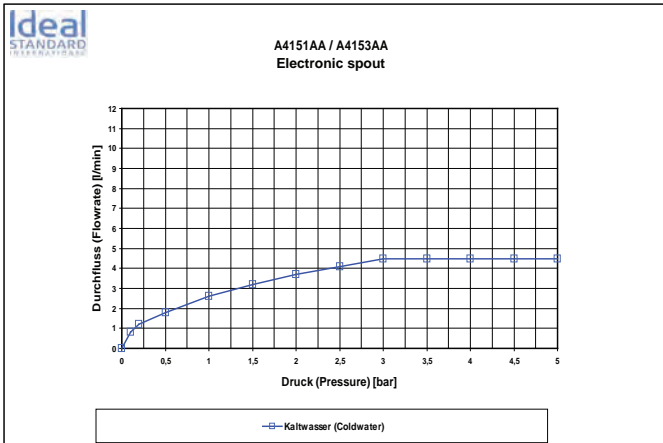

Product

Article-No.

Basin tap push button

B4664AA

Finishes

AA Chrome

Bathroom Fittings

Bathroom Fittings