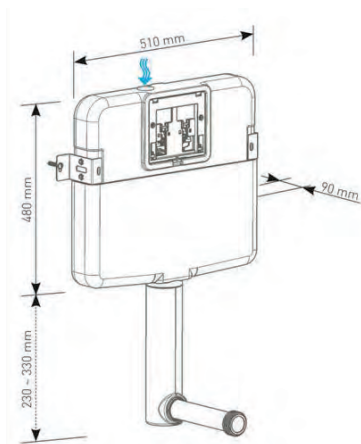

Finishes

- AA Chrome
- AC White
- AD Satin