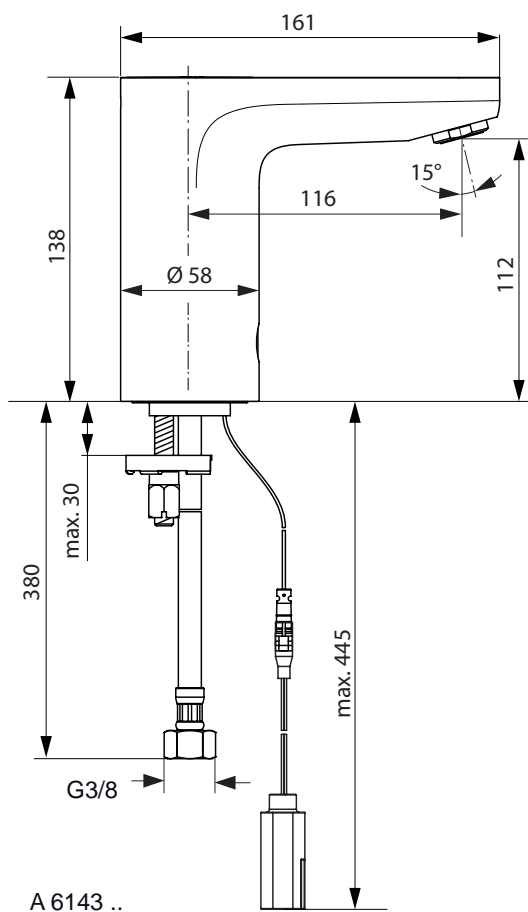

Finishes

AA Chrome