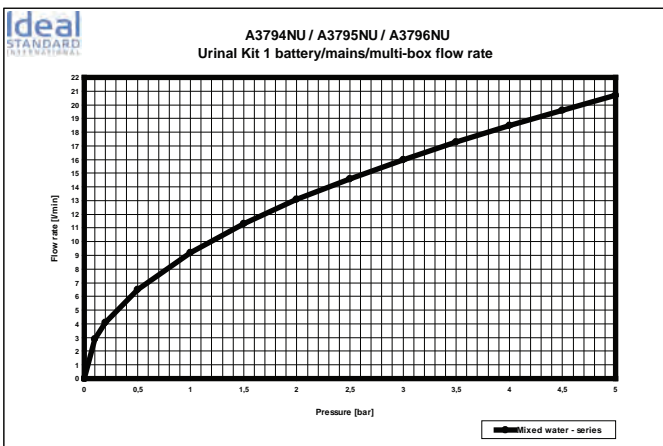

Product

Article-No.

Basin tap push button

B4664AA

Finishes

AA Chrome

Bathroom Fittings

Bathroom Fittings