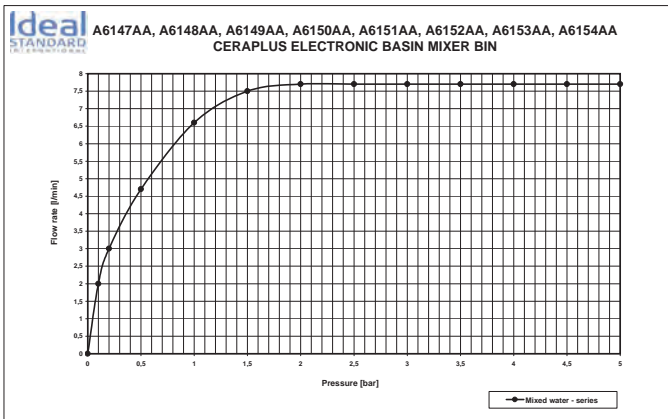

Product

Article-No.

Basin tap push button

B4664AA

Finishes

AA Chrome

Bathroom Fittings

Bathroom Fittings