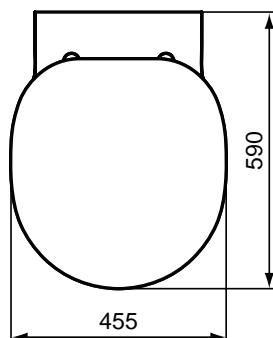

Finishes

01 White