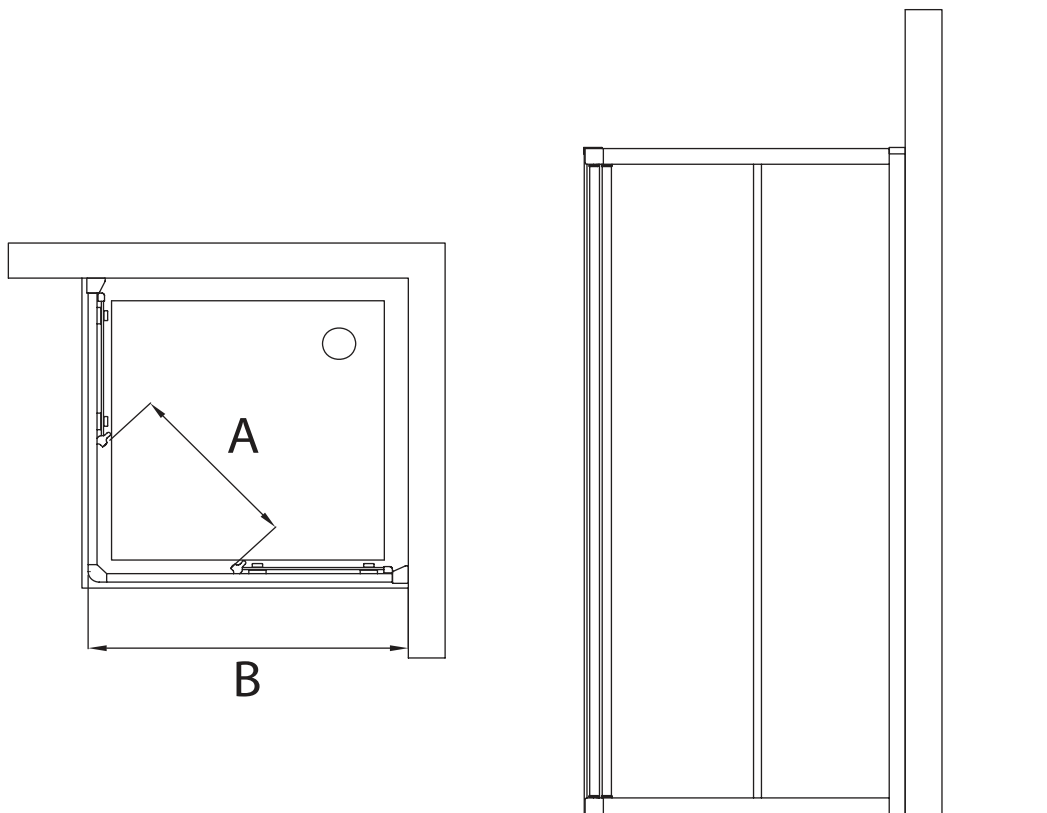

Finishes

EO Chrome

SIZE / CM	A - OPENING (MM)	B - WIDTH (MM)
80 cm	435	770 - 820
90 cm	505	870 - 920
100 cm	575	970 - 1020