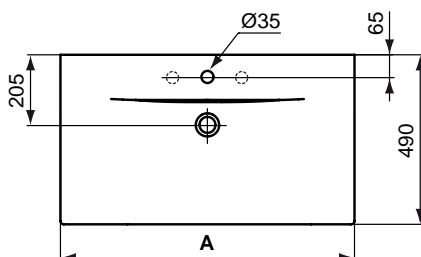

Finishes

01 White

AA Chrome

	A
E 8127..	850
E 8128 ..	700
E 8129 ..	600