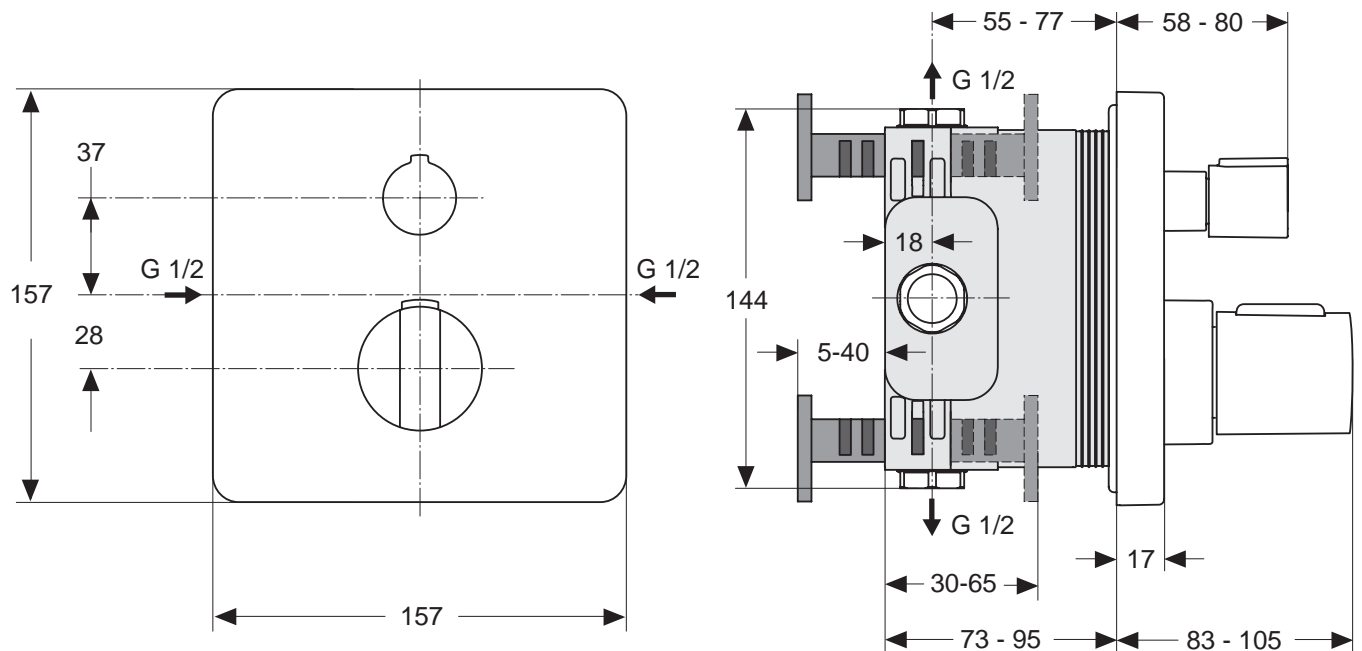

Finishes

AA Chrome

NU Neutral

Bathroom
Fittings