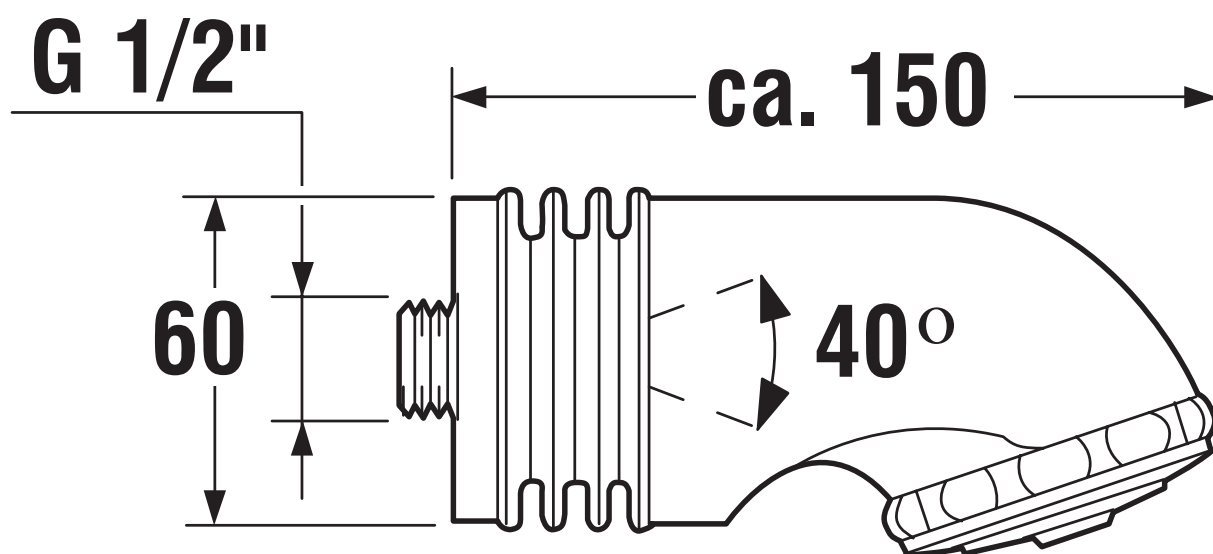

Finishes

AA Chrome