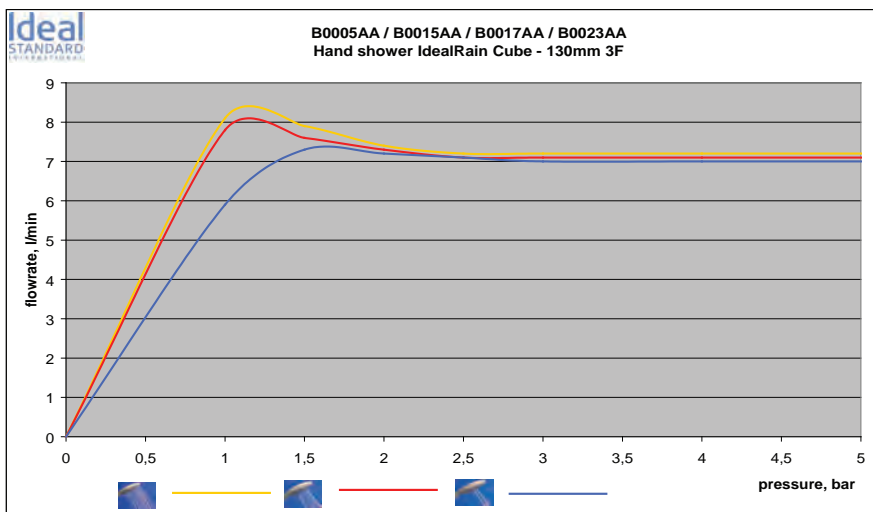

Bathroom
Fittings

Bathroom
Fittings

Showers
please refer to page 572

Please refer to page 746
for spare parts list

Elegant, handy, easy to use, IdealSpray has 4 different shapes of trigger spray shower sets to choose from, so as to reflect your personal taste. The right combination of functionality and design allows your to cover your everyday bathroom needs, while at the same time creating a perfect aesthetic and harmony with all your sanitary ware. The models are being thoroughly tested in order to ensure high quality performance and long lasting usage. Our flow regulators cut water consumption, giving you the peace of mind that you are saving water, energy and money, without compromising functionality.