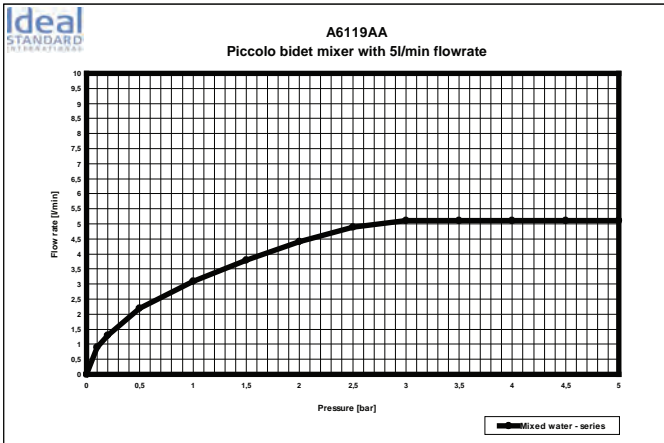

Bathroom Fittings