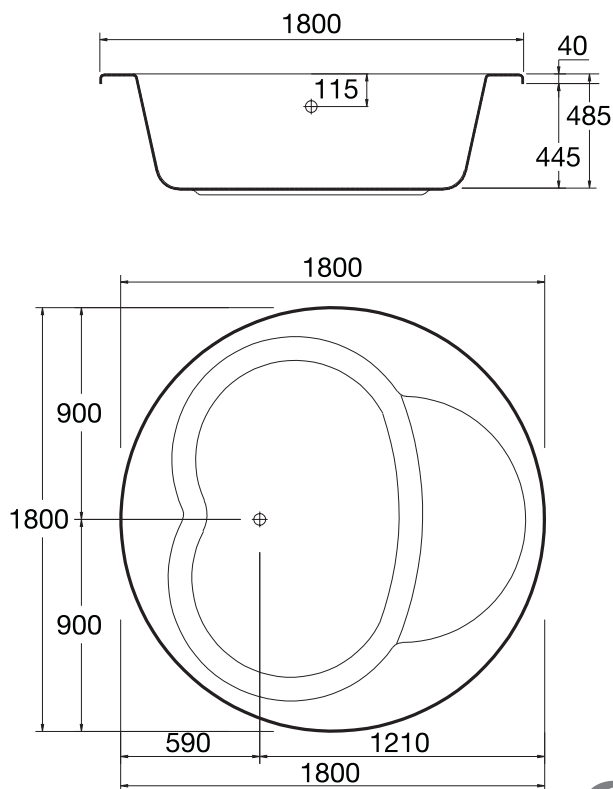

Description

ISLAND Whirlpool tub Round, 150 cm diameter, with integrated seat. Whirlpool systems: Standard 8 (8 side hydro jets), Combi 20 (8 side hydro jets and 12 bottom air jets) or Turbo 36 (12 side hydro jets 24 bottom air jets and light feature). Legset included. Components in chrome finish. In Acrylic White color. Round panel required for free-standing installation.

Alternative product

ISLAND Whirlpool tub Round, 180cm diameter, with integrated seat. Whirlpool systems: Combi 20 (8 side hydro jets and 12 bottom air jets) or Turbo 36 (12 side hydro jets 24 bottom air jets and light feature). Legset included. Components in chrome finish. In Acrylic White color. Round panel required for freestanding installation.

Recommended equipment

Round panel 150cm (G758301) and 180cm (G703401)

Whirlpool Tubs

Product

Article-No.

Whirlpool tub round 150cm, Standard 8 system	G819701
Whirlpool tub round 150cm, Combi 20 system	G700401
Whirlpool tub round 150cm, Turbo 36 system	G819601

Alternative product

Whirlpool tub round 180cm, Combi 20 system	G827501
Whirlpool tub round 180cm, Turbo 36 system	G806501

Recommended equipment

Round panel, 180cm, acrylic white	G703401
Round panel, 150cm, acrylic white	G758301

Finishes

01 White

G 8275 ..