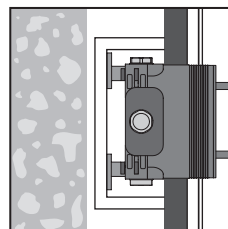

On-frame fitting