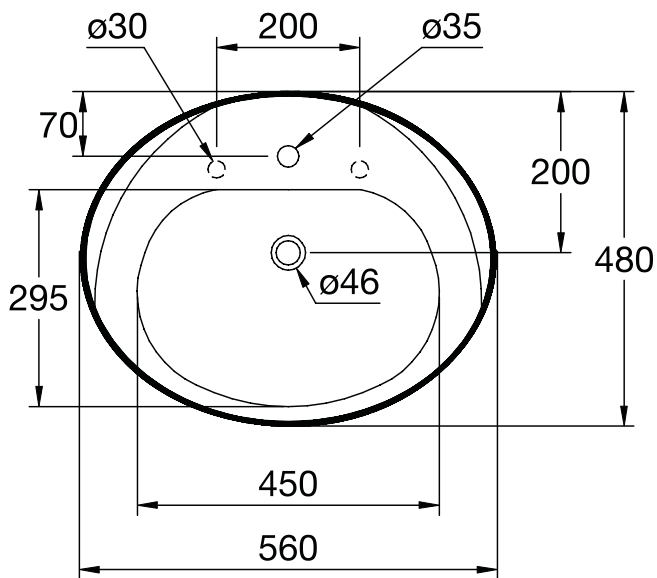

Description

Isis counter top lavatory 560x480 mm.

Ceramic Products

Product

Article-No.

Counter top lavatory 560x480 mm

G060001

Finishes

01 White