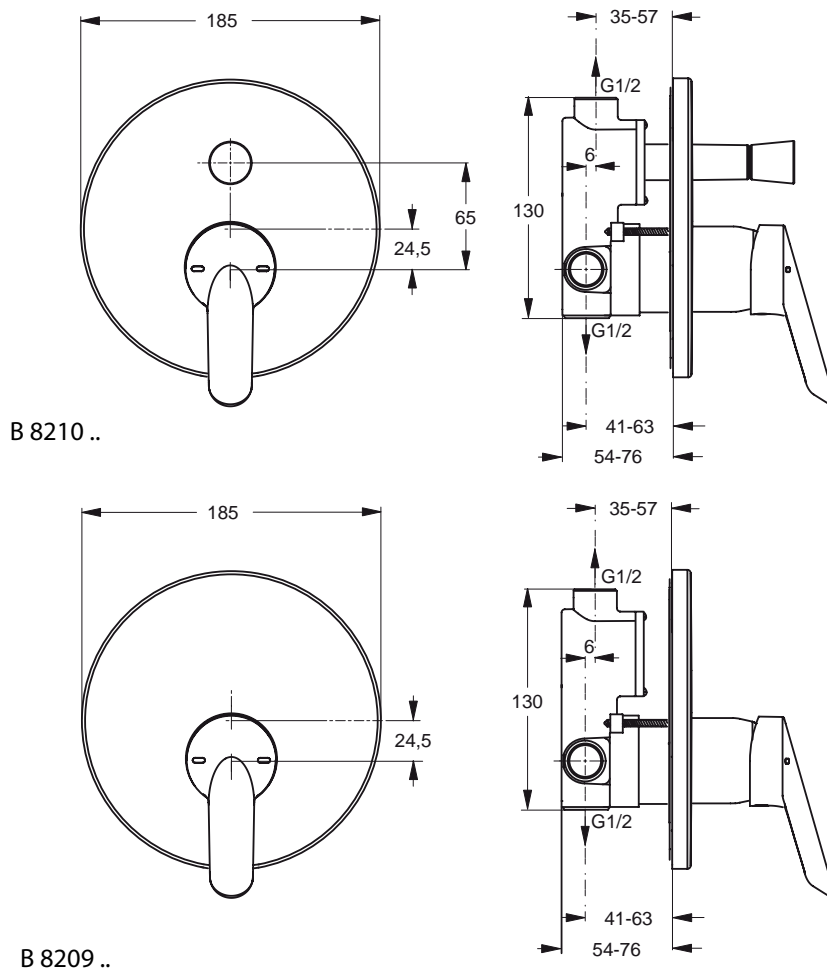

B 8207 ..

Finishes

- AA Chrome
- NU Neutral