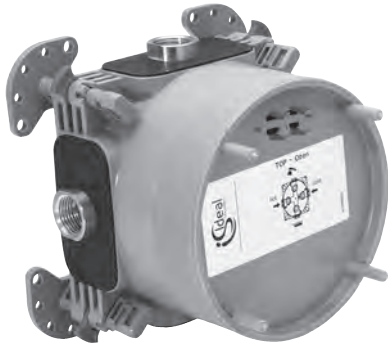

Description

Easy Box kit 1, internal built in part for built in fittings, with pipe connections, fixation feet and fixation holes, support for accurate and reliable positioning both horizontally and vertically, grooves to facilitate trimming of the protruding parts of the box and flushing device

Product

Article-No.

Kit 1 EASY-Box

A1000NU

Finishes

NU Neutral

Bathroom Fittings