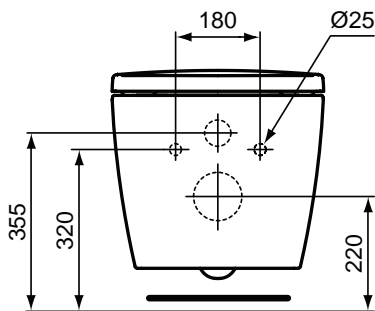

Finishes

01 White