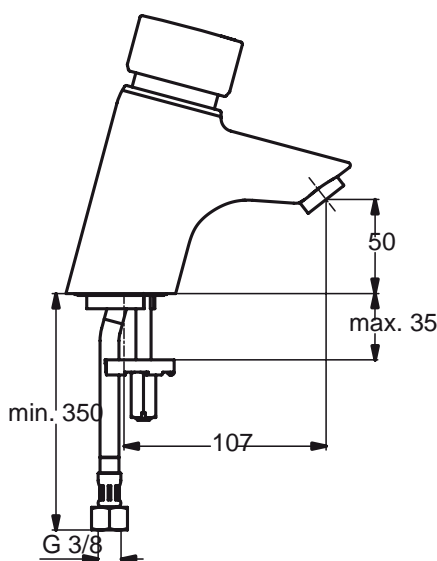

Description

Ceraplus basin push button mixer, Meloh cartridge, laminar aerator vandal proof, flexible hoses SPX, without pop-up waste, chrome

Ceraplus basin push button pillar tap, Meloh cartridge, laminar aerator vandal proof, flexible hoses SPX, without pop-up waste, chrome

Ceraplus basin push button pillar tap Piccolo, Meloh cartridge, laminar aerator vandal proof, flexible hoses SPX, without pop-up waste, chrome

Alternative product

You can obtain a **maximum 1,7lt/min flowrate** with one extra component. Specifically:

Ceraplus basin push button mixer with a maximum 1,7lt/min flowrate, Meloh cartridge, laminar aerator vandal proof, flexible hoses SPX, without pop-up waste, chrome. **Necessary codes to order: B8295AA (Mixer) and F960848AA (regulator).**

Ceraplus basin push button pillar tap with a maximum 1,7lt/min flowrate, Meloh cartridge, laminar aerator vandal proof, flexible hoses SPX, without pop-up waste, chrome. **Necessary codes to order: B8296AA (Tap) and F960848AA (regulator).**

Ceraplus basin push button pillar tap Piccolo with a maximum 1,7lt/min flowrate, Meloh cartridge, laminar aerator vandal proof, flexible hoses SPX, without pop-up waste, chrome. **Necessary codes to order: B8301AA (Tap) and F960848AA (regulator).**

Recommended equipment

Regulator that provides a maximum 1,7lt/min flowrate.

Product

Article-No.

Basin push button mixer	B8295AA
Basin push button pillar tap	B8296AA
Basin push button pillar tap Piccolo	B8301AA

Recommended equipment

Regulator 1,7lt/min	F960848AA

Finishes

AA Chrome

B 8296 ..