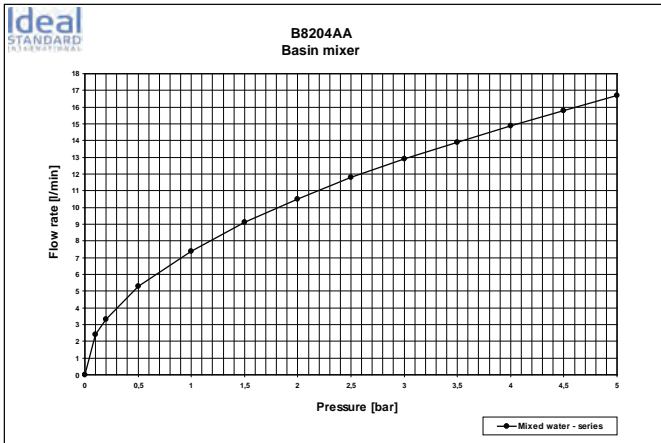

Bathroom Fittings