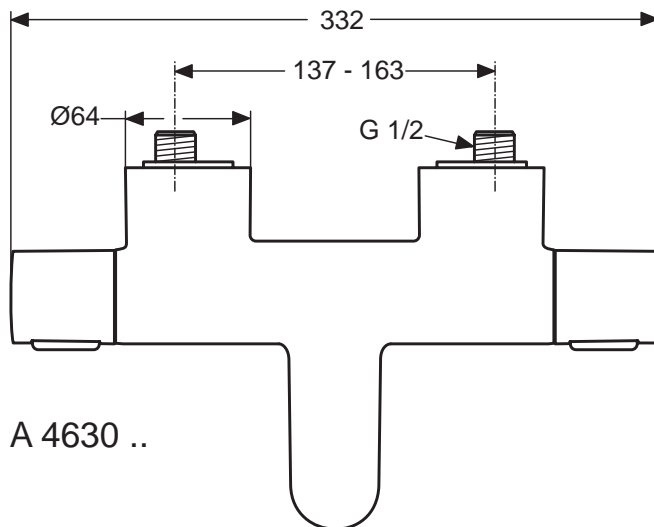

Finishes

AA Chrome

A 4630 ..