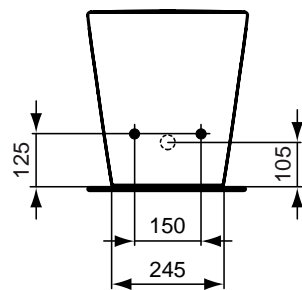

Designer: Artefakt

Ceramic Products

Description

Tonic floor standing back-to-wall bidet, central tap hole punched for over rim supply, including fixation set.

Tonic wall mounted bidet, central tap hole punched for over rim supply, including fixation screws.

Product

Article-No.

Floor standing back-to-wall bidet	K506061
Wall mounted bidet	K505961

Finishes

61 White

K 5059 ..