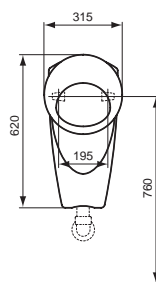

Description

San Remo urinal - top inlet, concealed outlet - including fixation kit.

Alternative product

San Remo urinal - back inlet, concealed outlet - including fixation kit.

San Remo urinal electronic - back inlet, concealed outlet - with electronic kit.

Necessary equipment

Siphon, horizontal outlet.

Siphon, vertical bottom outlet.

Recommended equipment

Urinal separator 87x360x660 mm.

Ceramic Products

Product

Article-No.

Urinal, top inlet	R381001

Alternative product

Urinal, back inlet	R381101
Urinal, electronic	R381301

Necessary equipment

Siphon with horizontal outlet	K822367
Siphon with vertical bottom outlet	K822401

Recommended equipment

Urinal separator	W390401

Finishes

01 White

R 3811 ..