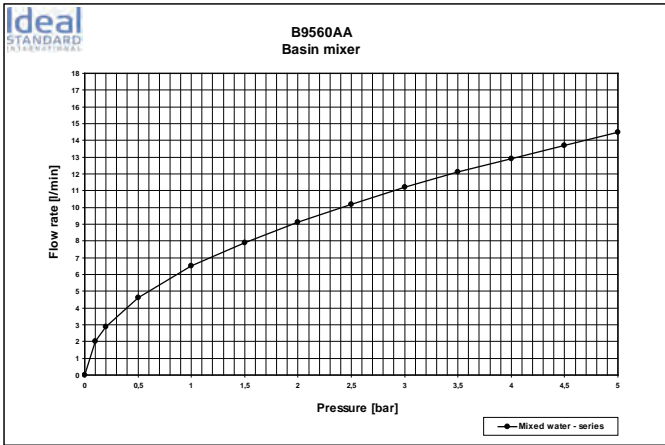

Bathroom
Fittings