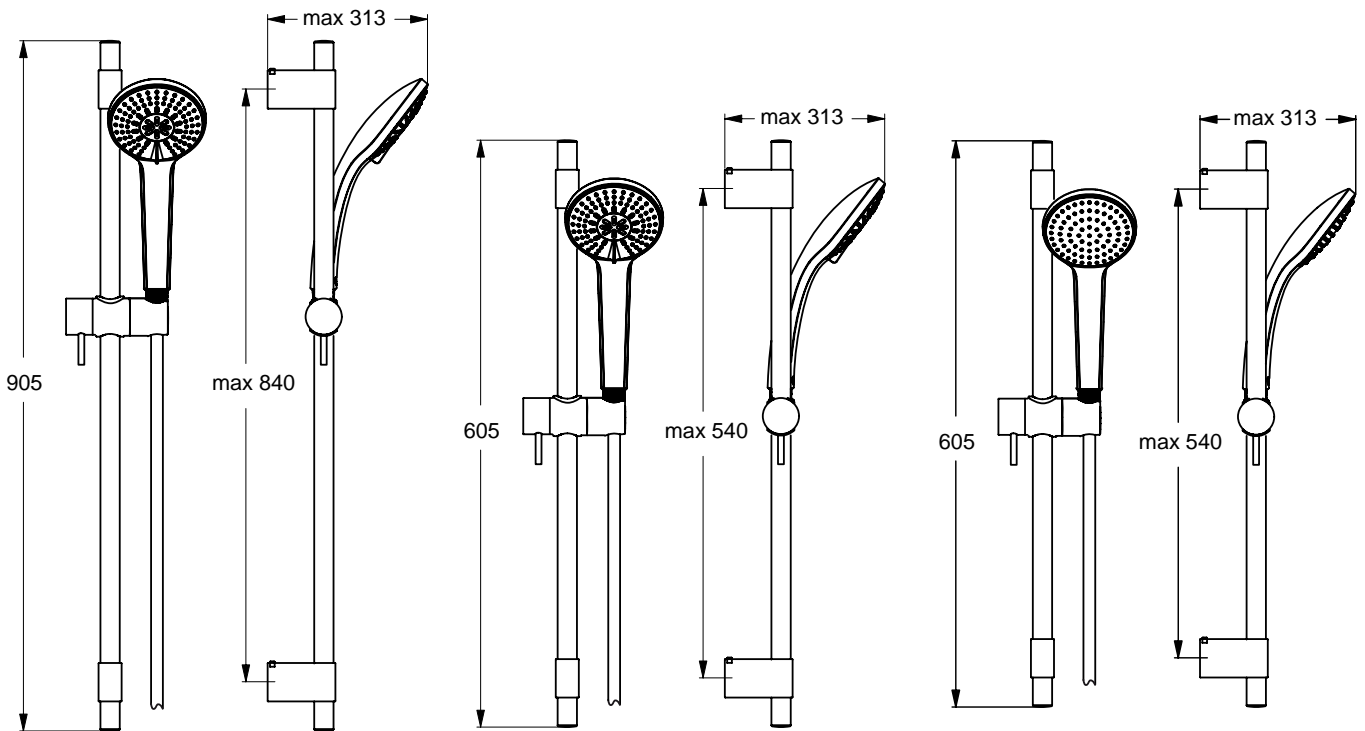

Finishes

AA Chrome

Bathroom Fittings

B9836 ..

B9834 ..

B9833 ..