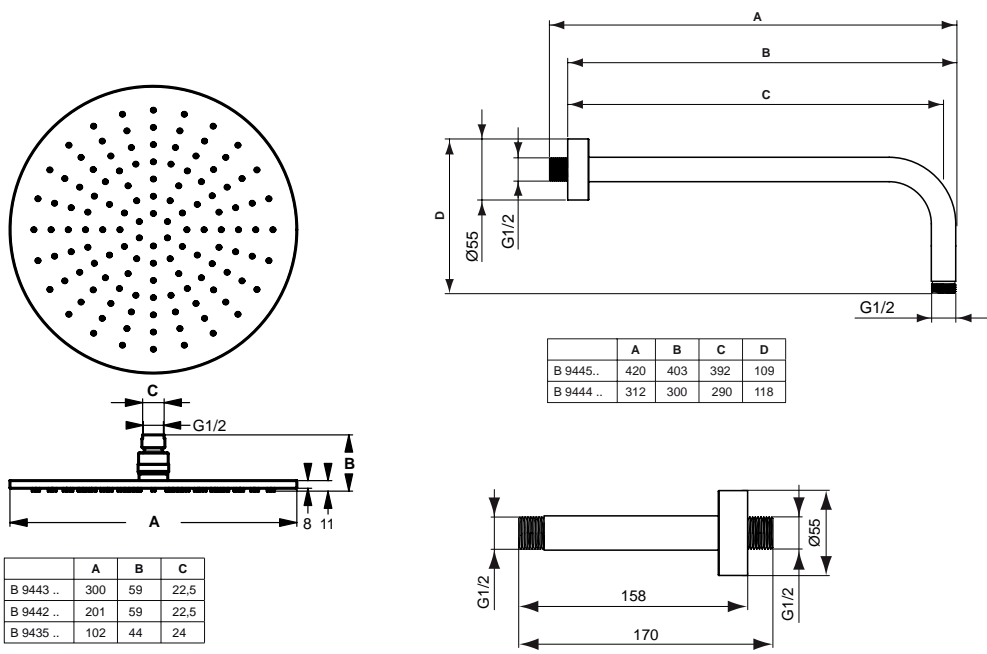

Finishes

AA Chrome

B 9446 ..

Bathroom Fittings

Designer: Artefakt

Description

IdealRain S1 round rain shower with Ø100 mm diameter, 1 function, 12lt/min flow regulator, with easy clean nozzles to prevent lime scale build-up, high performance spray pattern, Slim design, combined with angled arm, chrome.