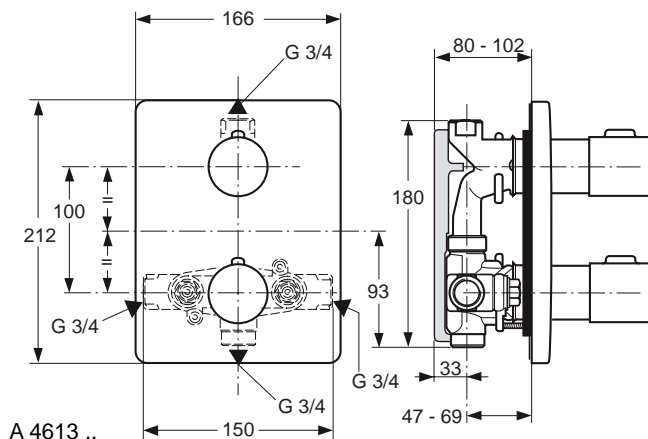

Finishes

- AA Chrome
- NU Neutral