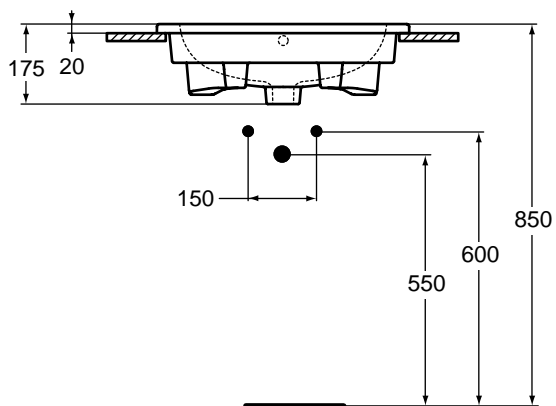

Finishes

01 White