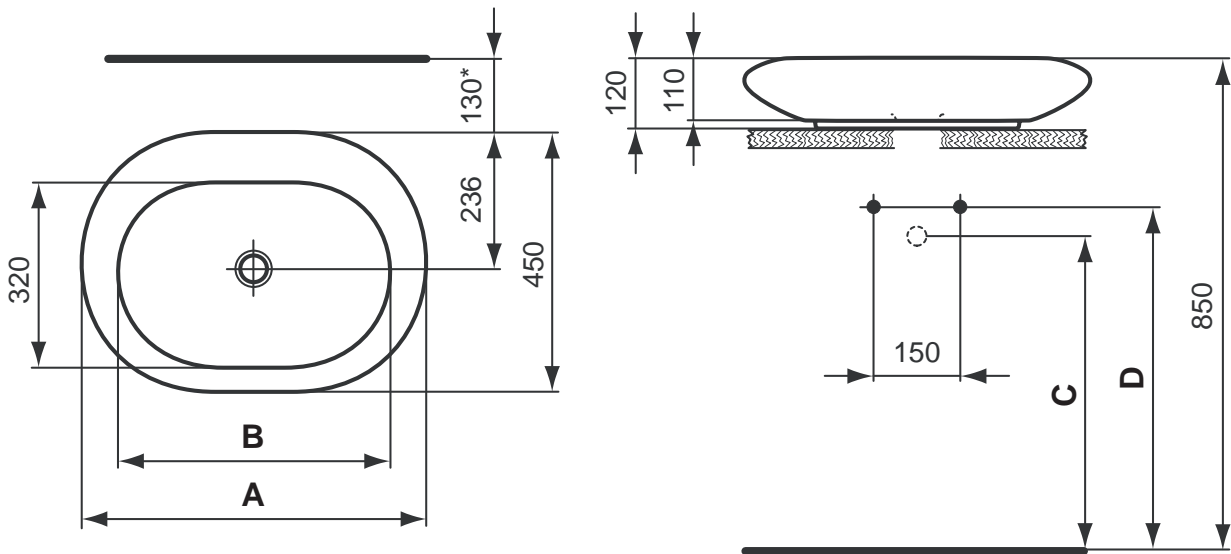

Finishes

- 01 White
- AA Chrome

130* = suggested measure

			Ceramics		Furniture	
	A	B	C	D	C	D
T 0142 ..	600	470	620	670	560	610
T 0141 ..	450	320	620	670	560	610