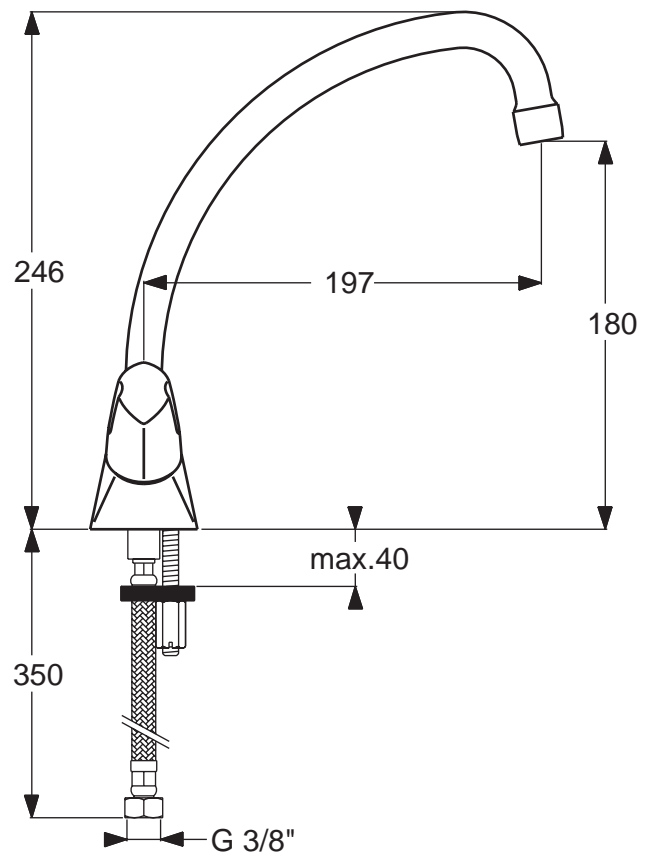

B 1907 ..

Kitchen Fittings