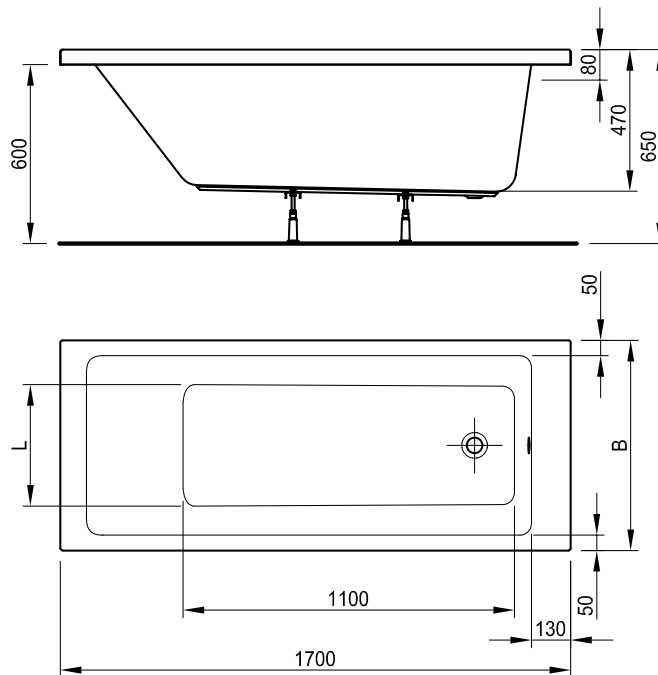

Finishes

01 White

	B	L
K2617	700	395
K2618	750	445