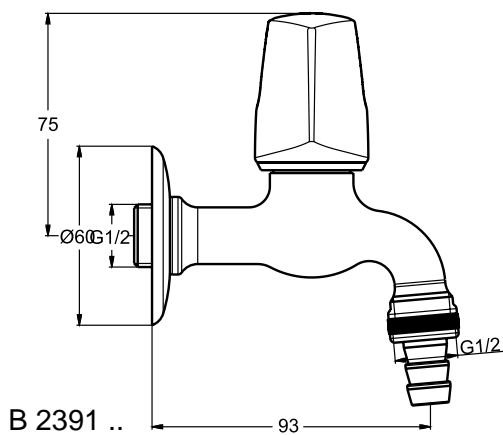

Finishes

AA Chrome

Bathroom Fittings