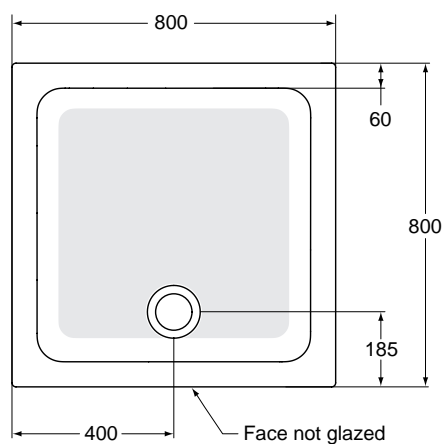

R1551YT

Shower Trays