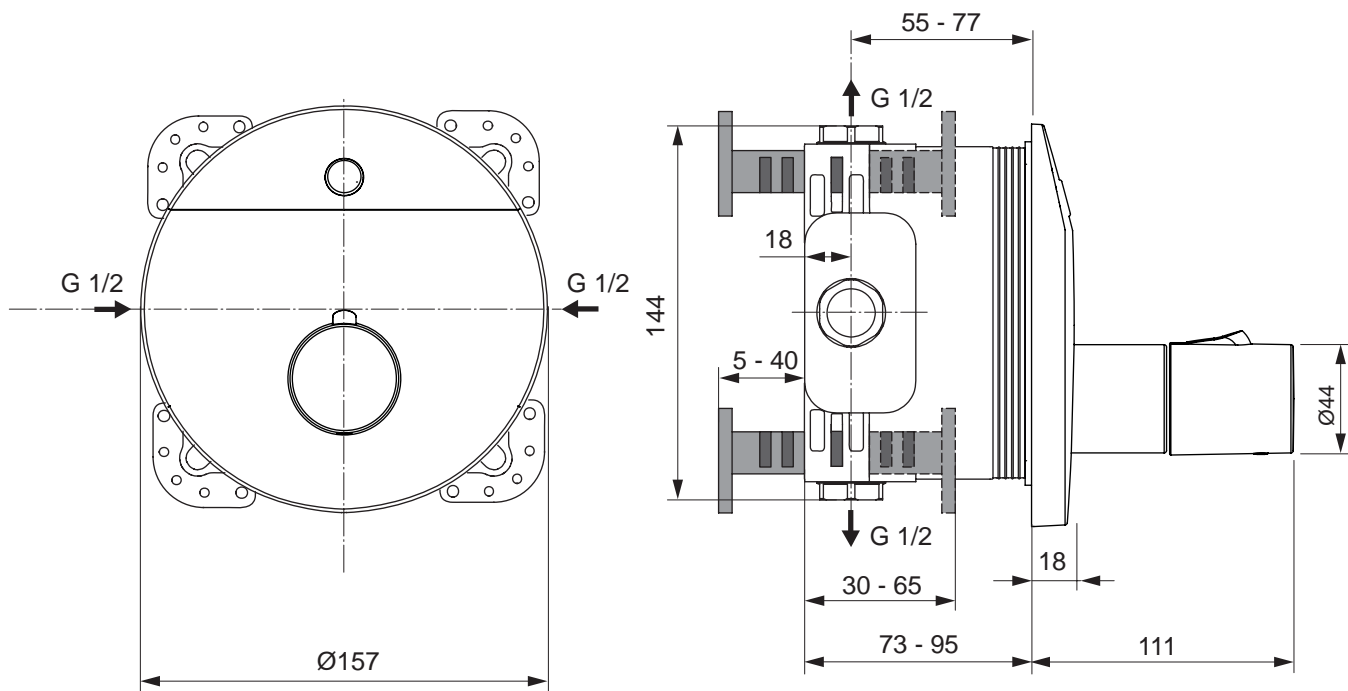

Finishes

- AA Chrome
- NU Neutral

Bathroom Fittings

A 6155 .., A 6156 ..