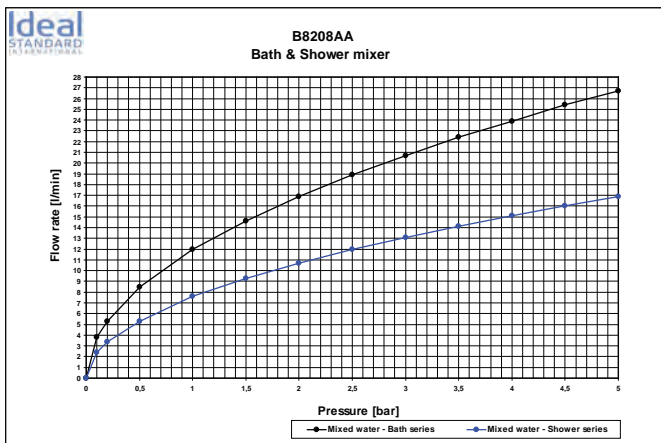

Bathroom Fittings