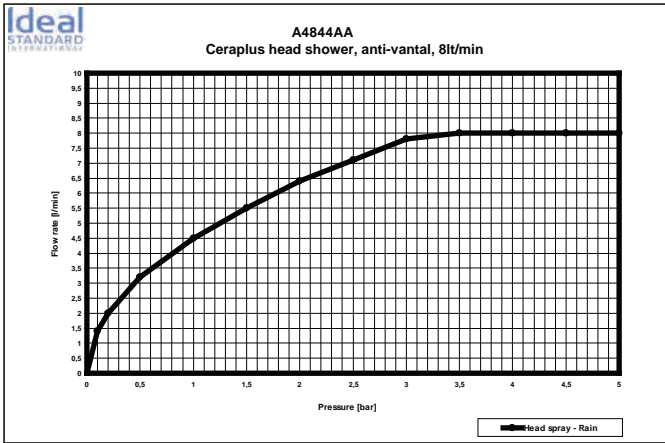

Product

Article-No.

Cerawell IdealFlex shower hose, 125 cm	A3306AA
Cerawell IdealFlex shower hose, 160 cm	A3330AA

Finishes

AA Chrome

Bathroom Fittings

KITCHEN FITTINGS

2015