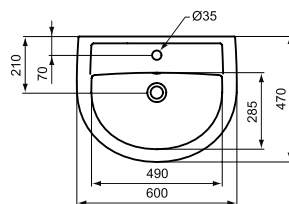

Finishes

01 White