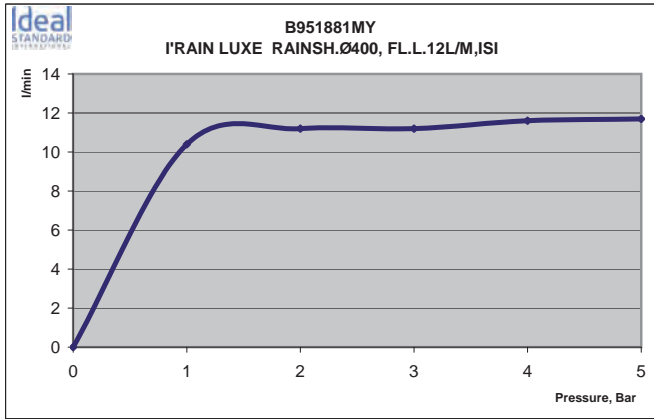

Bathroom
Fittings

Bathroom
Fittings

Showers
please refer to page 572

Please refer to page 746
for spare parts list

Elegant, handy, easy to use, IdealSpray has 4 different shapes of trigger spray shower sets to choose from, so as to reflect your personal taste. The right combination of functionality and design allows your to cover your everyday bathroom needs, while at the same time creating a perfect aesthetic and harmony with all your sanitary ware. The models are being thoroughly tested in order to ensure high quality performance and long lasting usage. Our flow regulators cut water consumption, giving you the peace of mind that you are saving water, energy and money, without compromising functionality.