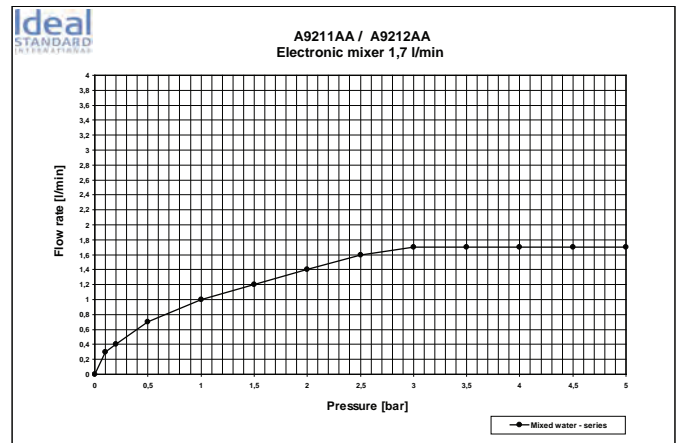

Product

Article-No.

Basin tap push button

B4664AA

Finishes

AA Chrome

Bathroom Fittings

Bathroom Fittings