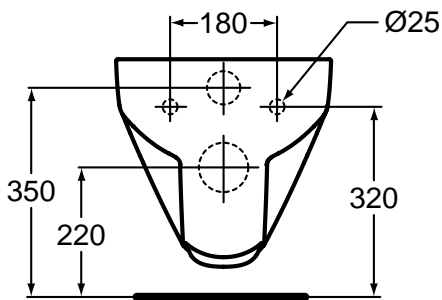

Seat & cover soft closing	J493001
Seat & cover	J492901

Finishes

01 White

Ceramic Products

Description

Playa floor standing back-to-wall bidet, with fixing screws.

Playa wall hung bidet.

Product