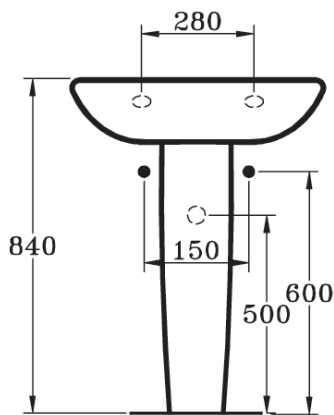

Finishes

01 White