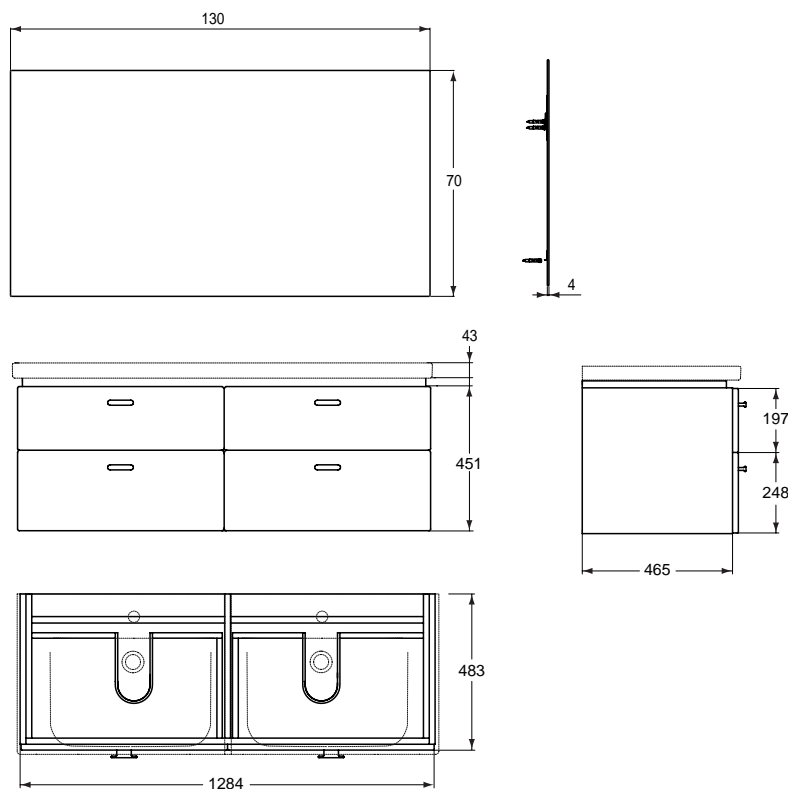

Finishes

- 01 White
- BH Mirror
- SV Light Oak
- WG Glossy White
- XA Walnut