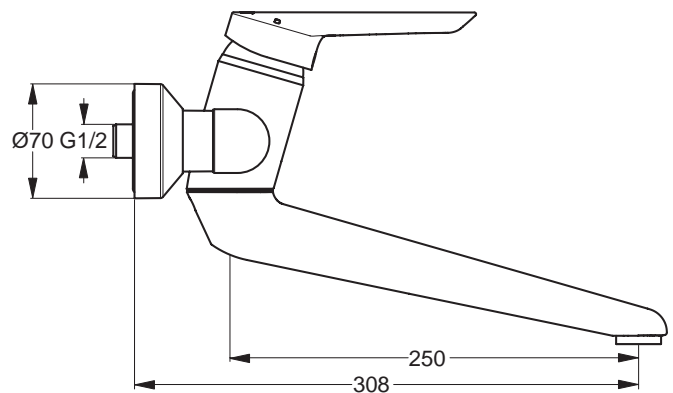

Finishes

AA Chrome

Bathroom
Fittings