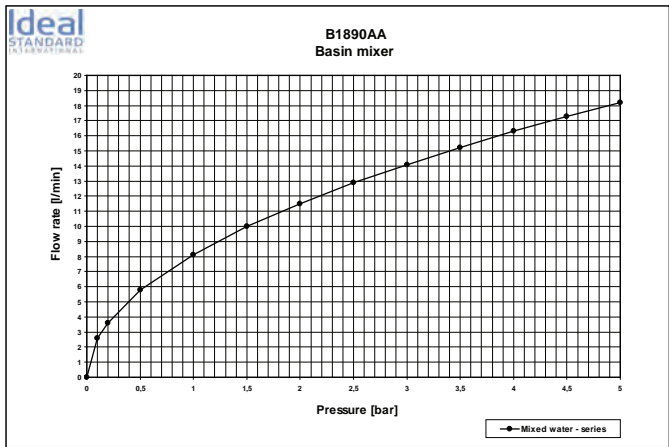

Bathroom
Fittings