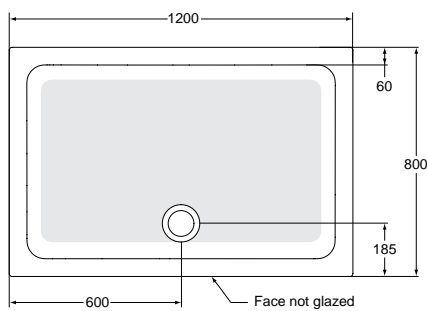

Description

Idealsmart shower tray rectangular 100x80x6 cm.

Idealsmart shower tray rectangular 120x80x6 cm.

Idealsmart shower tray rectangular 120x90x6 cm.

Necessary equipment

Syphonic waste, with 9 cm diameter.

Product

Article-No.

Shower tray rectangular 100x80x6 cm.	R1554YT
Shower tray rectangular 120x80x6 cm.	R1555YT
Shower tray rectangular 120x90x6 cm.	R1556YT

Necessary equipment

Syphonic waste, with 9 cm diameter.	J3417AA

Finishes

- YT Grey
- AA Chrome

R1555YT