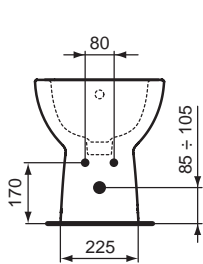

Finishes

01 White

T 5102 ..