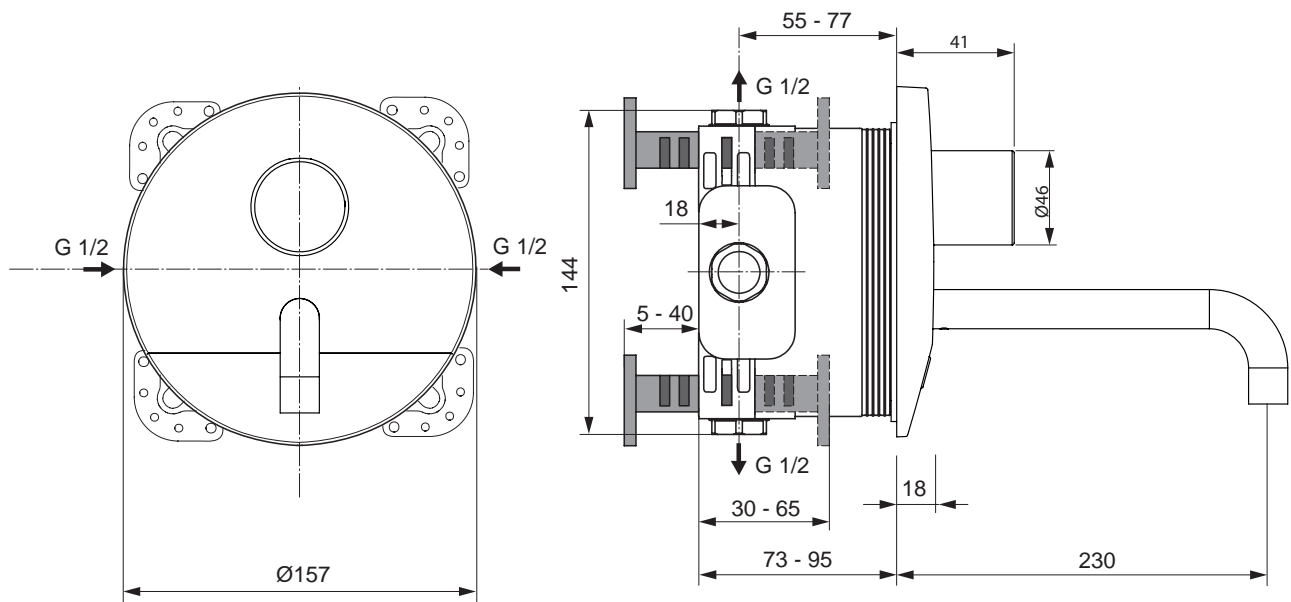

Finishes

- AA Chrome
- NU Neutral

A 6153 ..., A 6154 ..