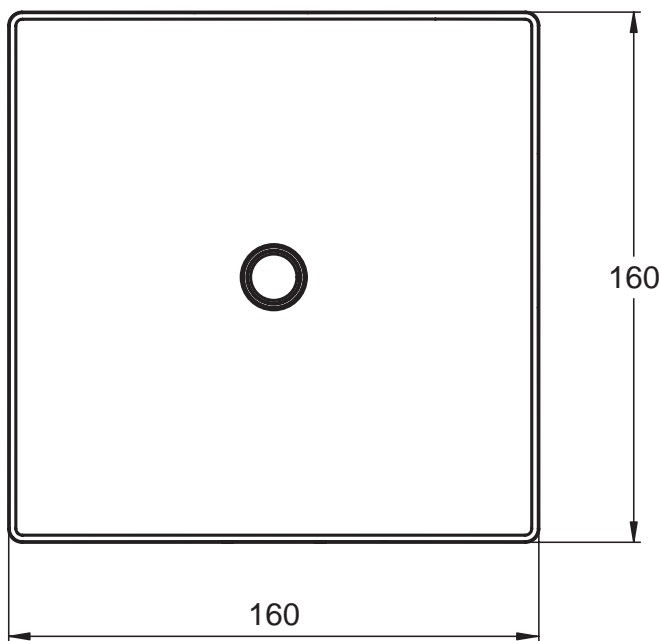

Finishes

- XJ Stainless Steel
- NU Neutral