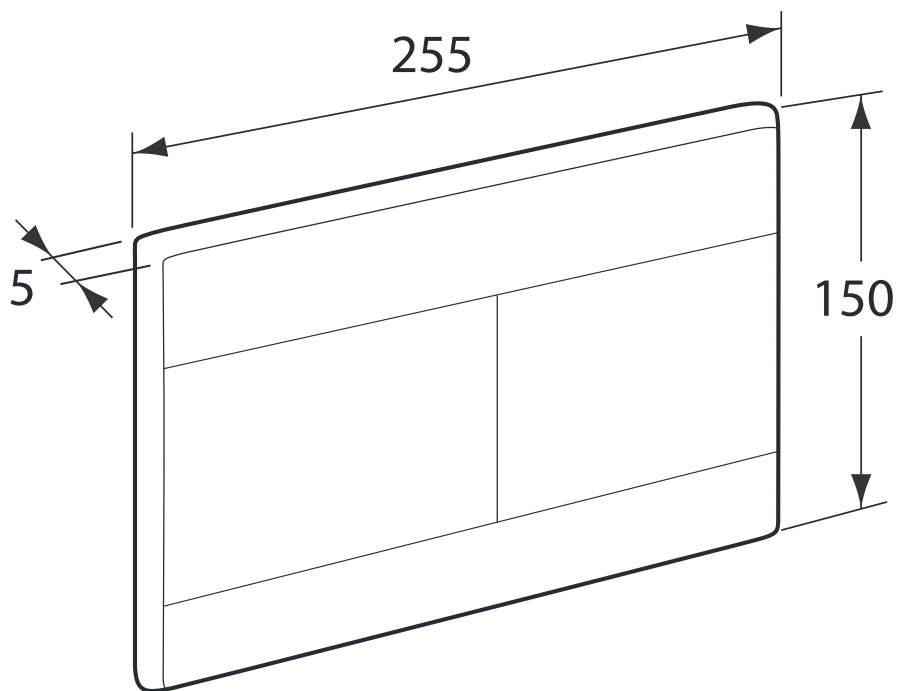

Finishes

- AA Chrome
- G4 Black