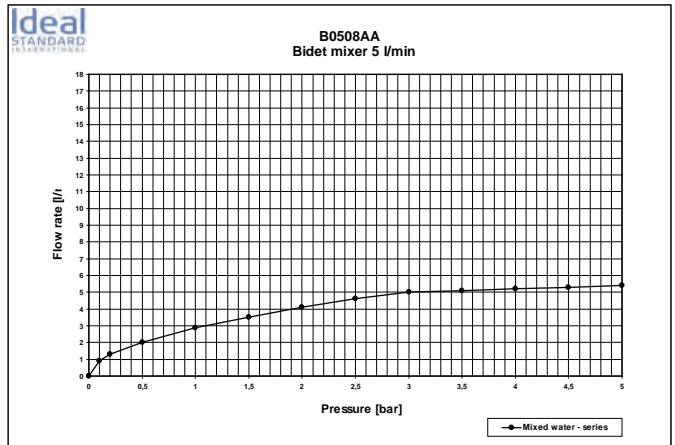

Bathroom
Fittings