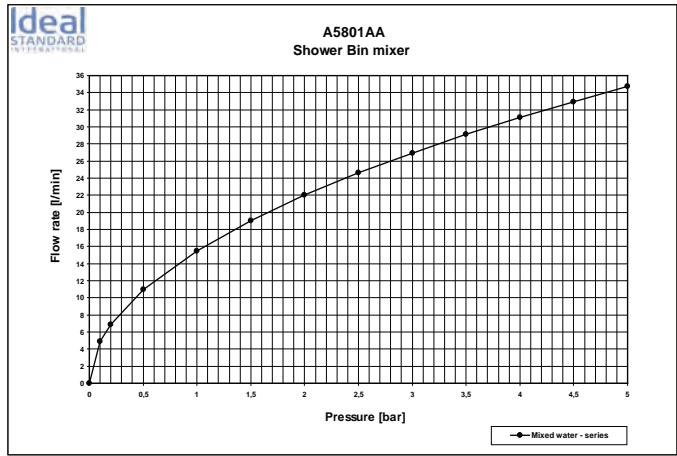

Bathroom
Fittings