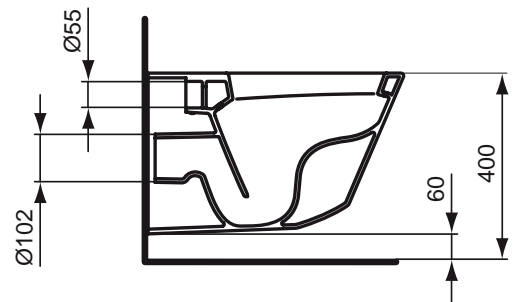

Finishes

- 01 White
- 61 White