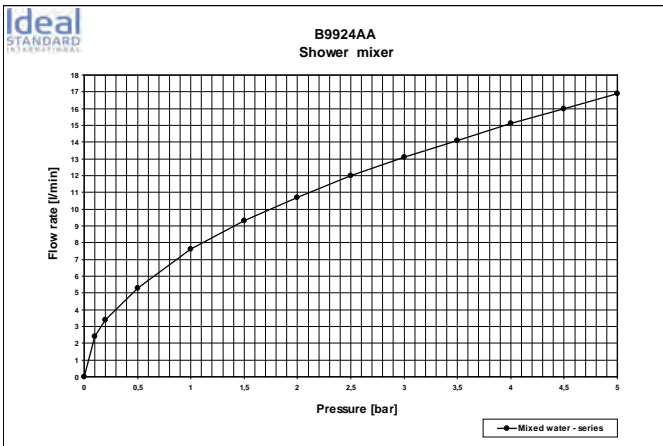

Bathroom
Fittings