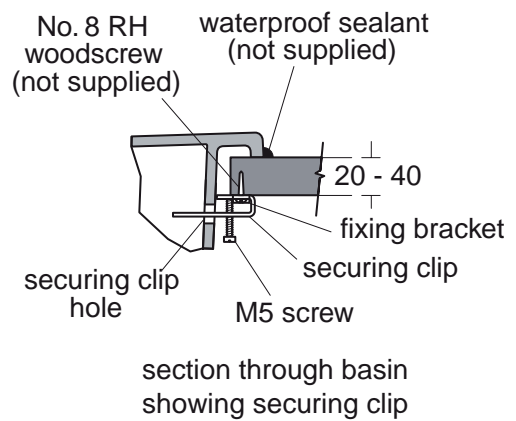

Finishes

01 White