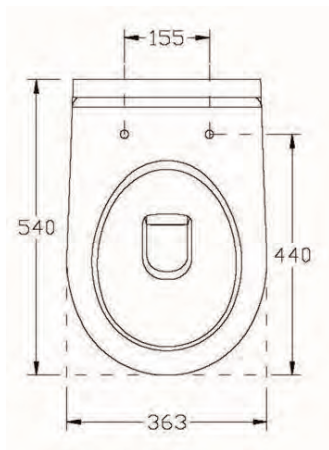

Finishes

01 White