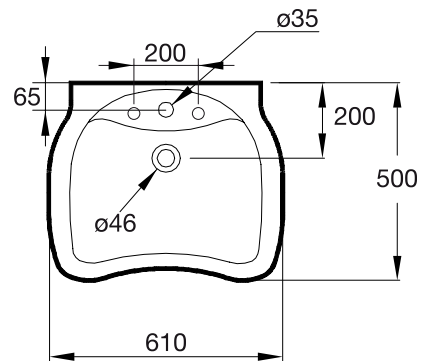

Finishes

- 01 White
- AC White