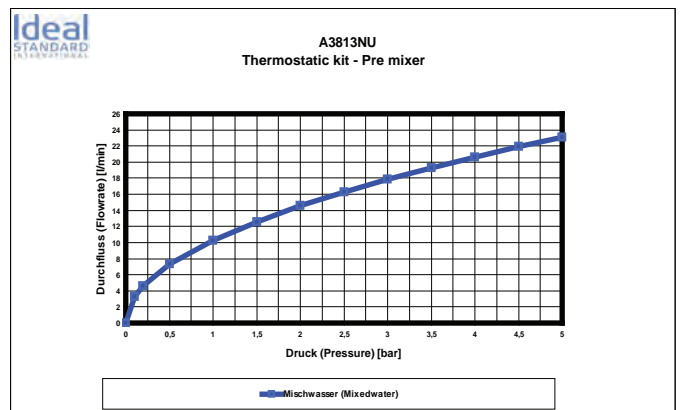

Product

Article-No.

Basin tap push button

B4664AA

Finishes

AA Chrome

Bathroom Fittings

Bathroom Fittings