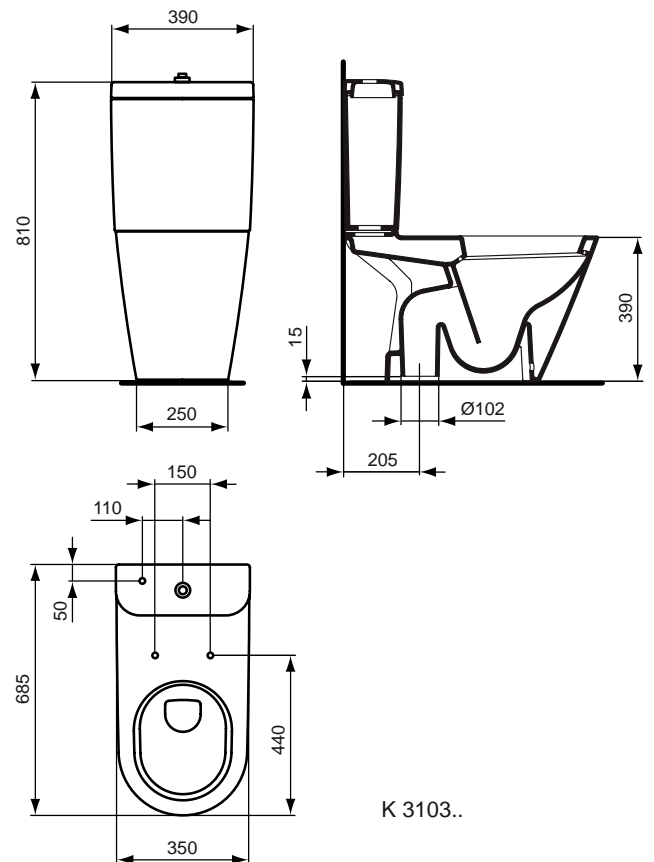

Finishes

01 White