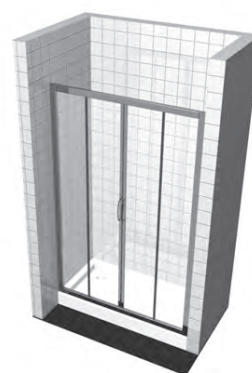

Finishes

EO Chrome

DIMENSIONS	B - ADJUSTMENTS (cm)	A - SLIDING DOOR OPENING (cm)
KUBO / PSC2 130	127,0 : 132,0	52,0
KUBO / PSC2 140	137,0 : 142,0	57,0
KUBO / PSC2 160	157,0 : 162,0	67,0

DIMENSIONS	ADJUSTMENTS(cm)
KUBO / L 80	77 : 82
KUBO / L 85	82 : 87
KUBO / L 90	87 : 92