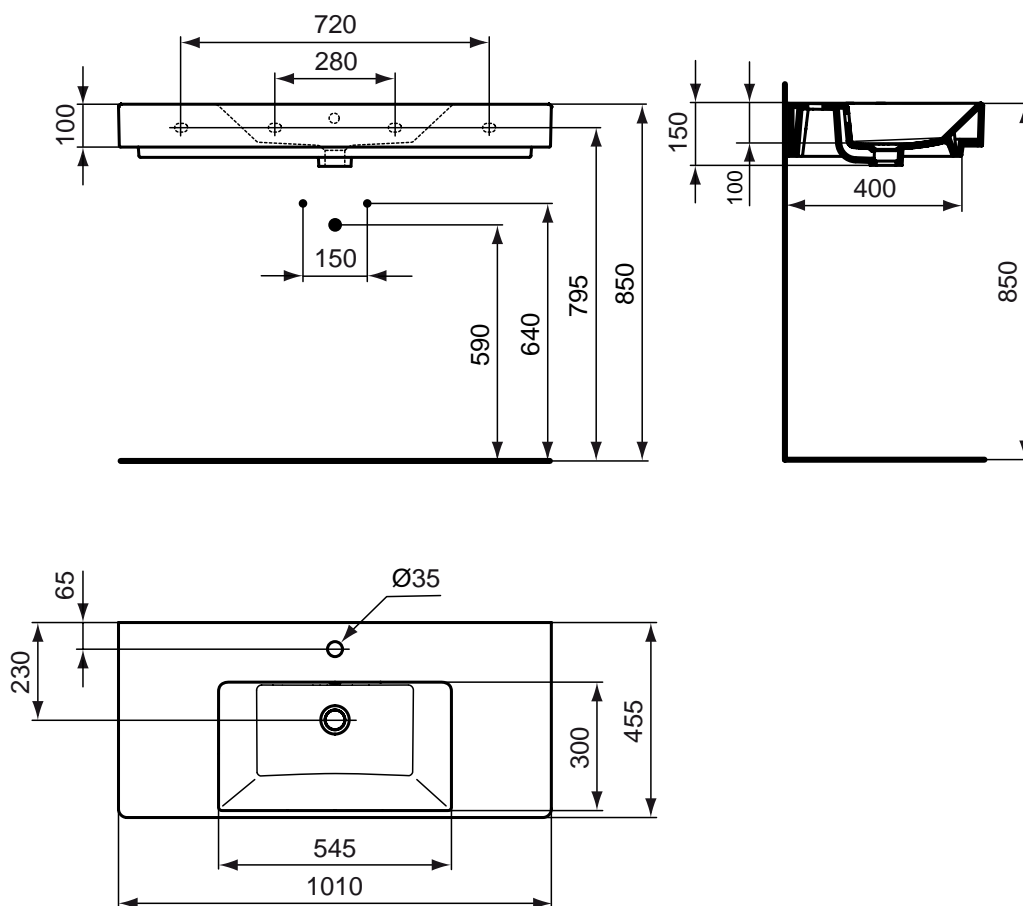

K 0779 ..

Finishes

01 White