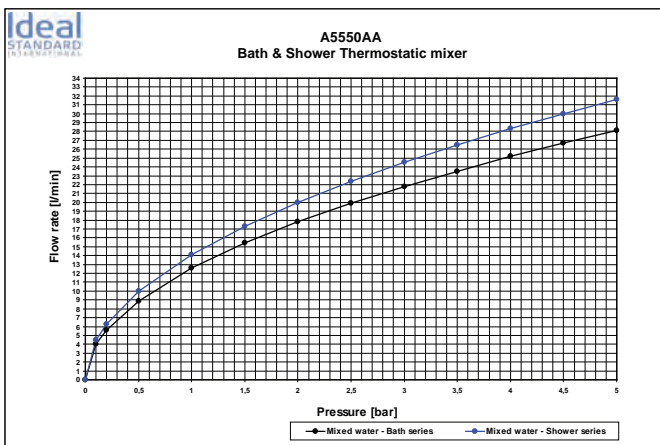

Product

Article-No.

Bath & Shower exposed mixer

A5550AA

Finishes

AA Chrome

Bathroom
Fittings

Bathroom
Fittings