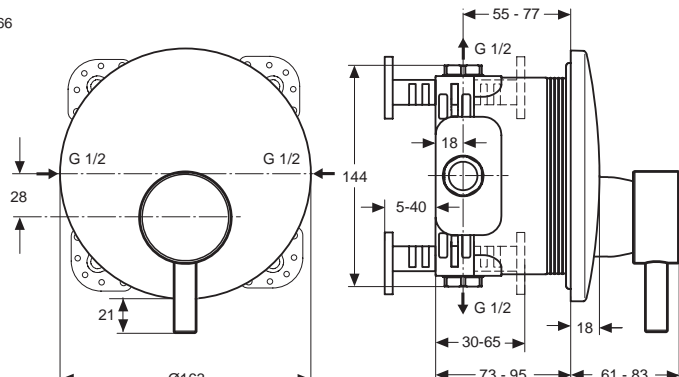

A 9025 ..

A 9026 ..

A1000 ..

Designer: Artefakt

Description

Mara bath & shower built-in mixer KIT 2, with 40 mm Multiport cartridge, automatic diverter and metal handle, for combination with A2363NU KIT1.

Mara shower built-in mixer KIT 2, with 40 mm Multiport cartridge, metal handle, for combination with A2363NU KIT1.