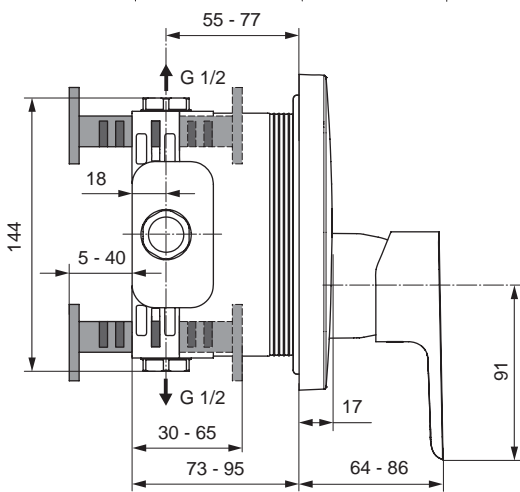

Finishes

AA Chrome

NU Neutral