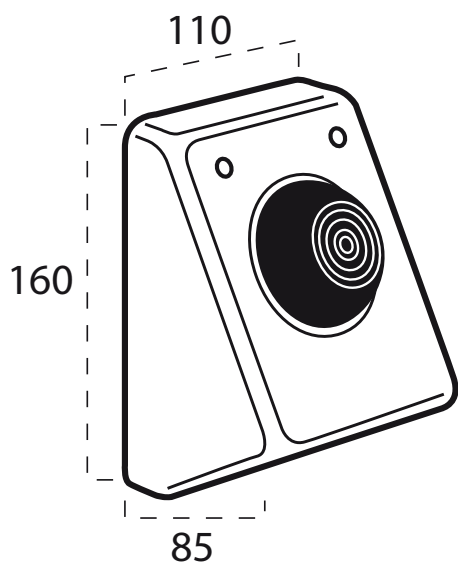

Finishes

- AA Chrome
- AD Satin
- 01 White
- NU Neutral