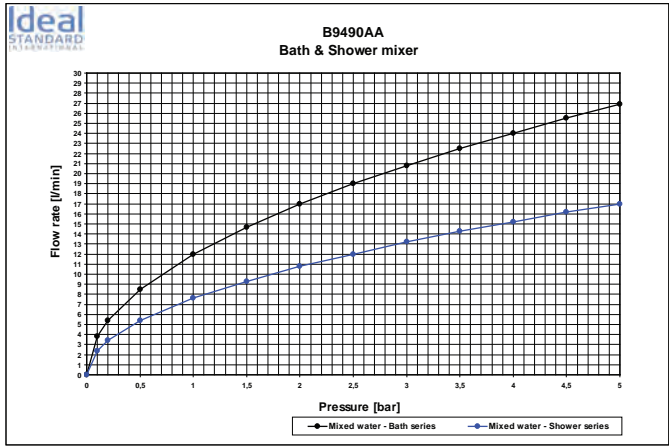

Bathroom Fittings