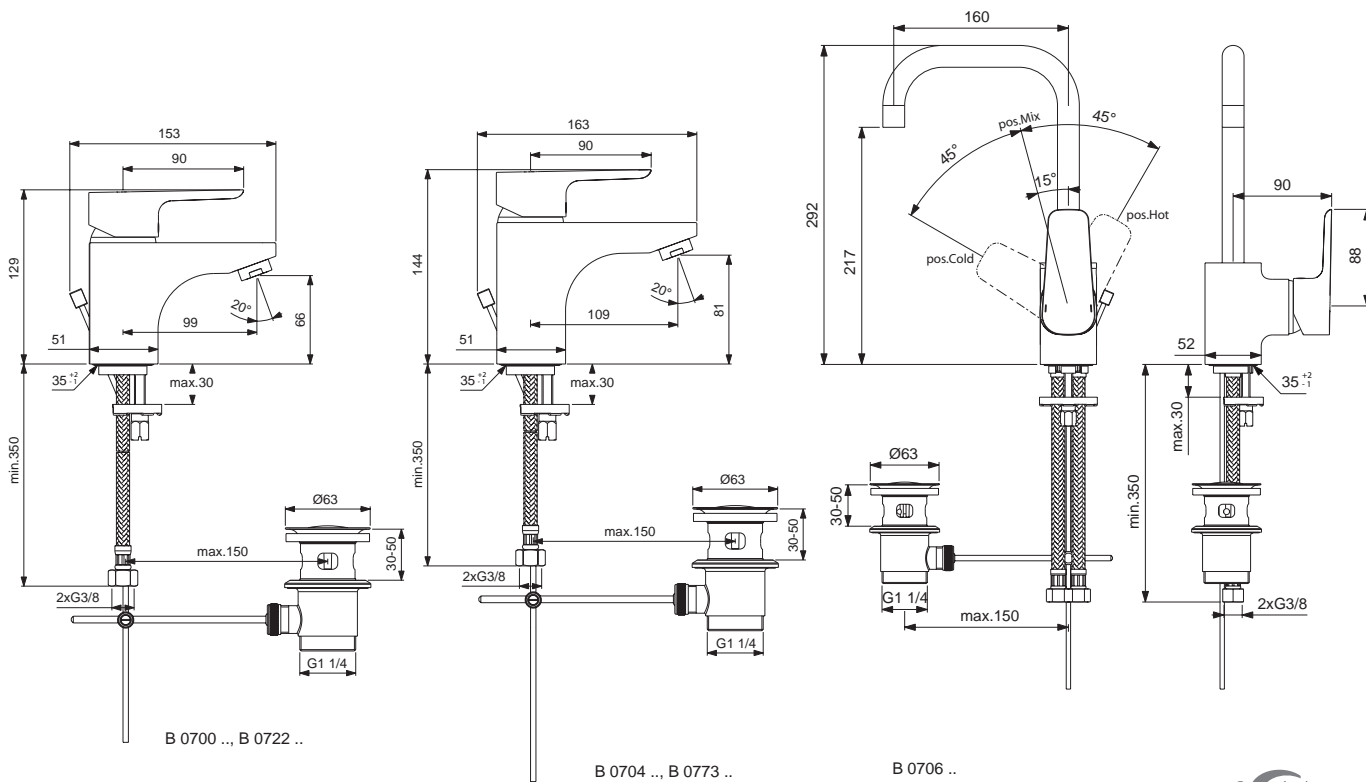

Finishes

AA Chrome

Bathroom Fittings

Designer: Artefakt

Description

Ceraplan III bidet mixer with 40 mm Click cartridge, flow rate and hot water limiter, flexible hoses G3/8", Easy-fix, ball-joint M18x1, centering & sealing ring, pop-up rod and metal pop-up waste, chrome