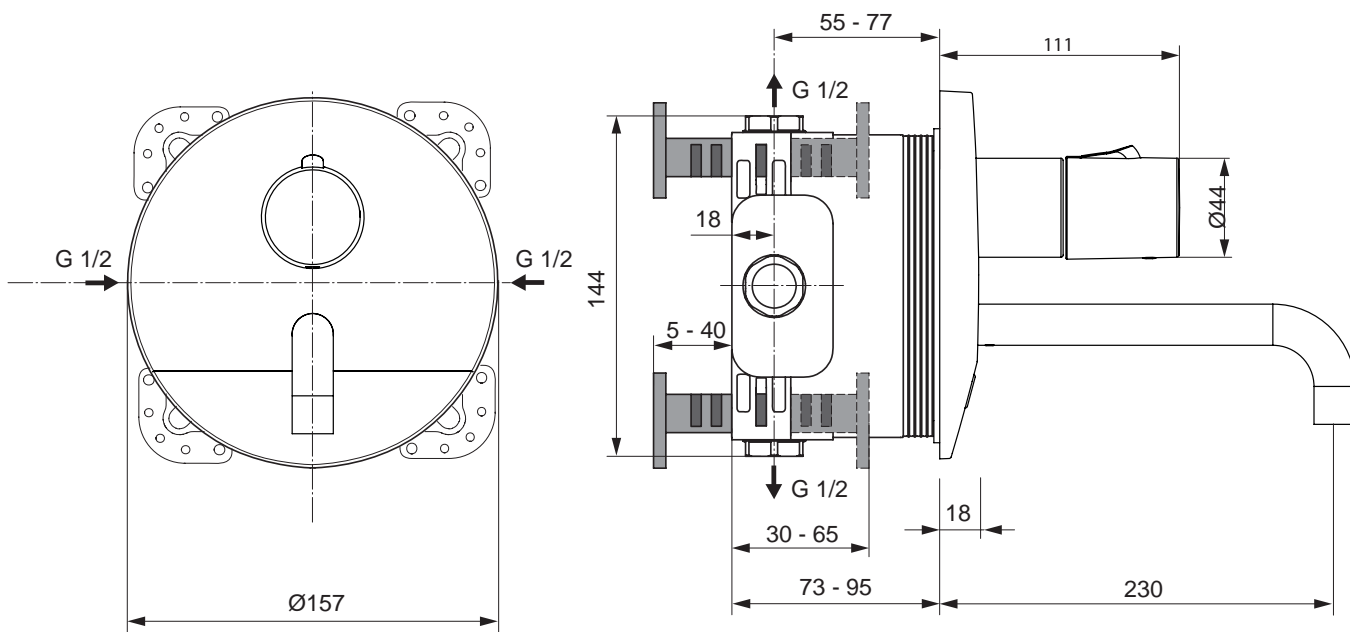

Finishes

- AA Chrome
- NU Neutral

A 6151 .., A 6152 ..

Bathroom Fittings