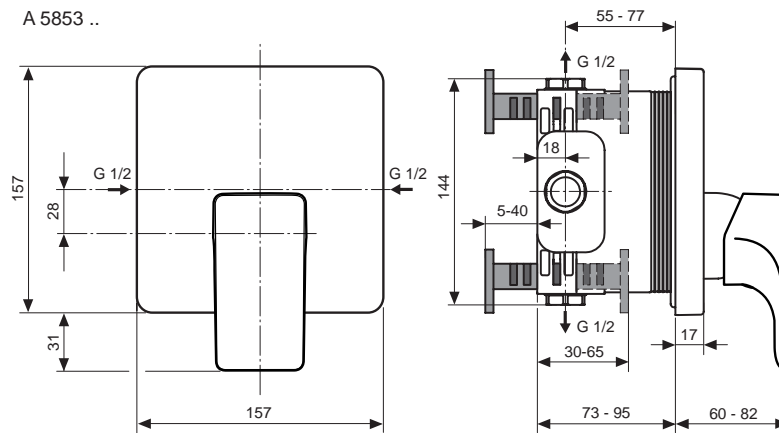

Finishes

- AA Chrome
- NU Neutral