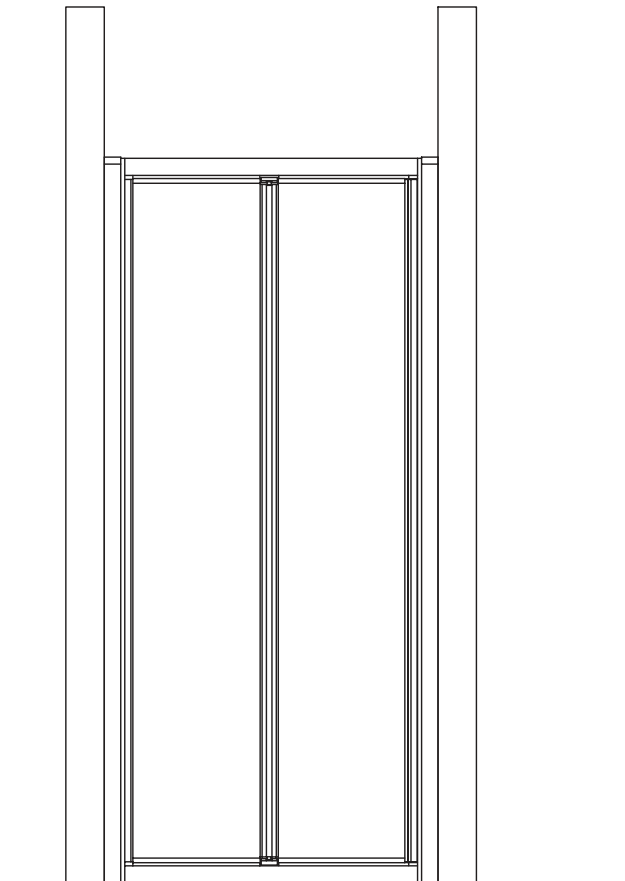

SIZE / CM	A - OPENING (MM)	B - WIDTH (MM)
80	550	770 - 820
90	650	870 - 920

Shower Enclosures / Bath Screens