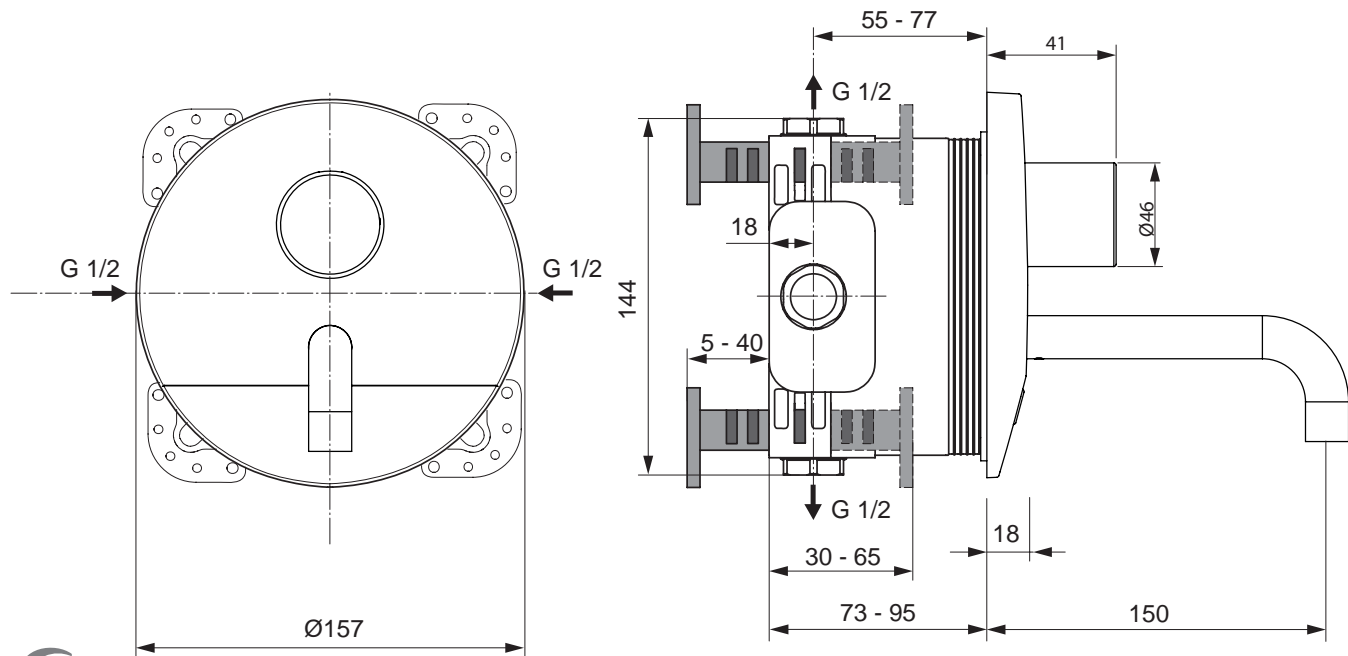

Finishes

- AA Chrome
- NU Neutral