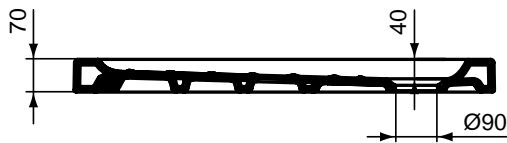

Finishes

01 White

	A	B
X 0438 ..	800	800
X 0439 ..	900	900