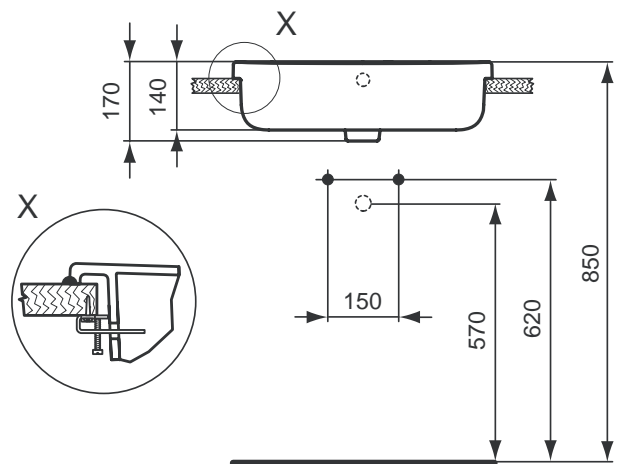

Finishes

01 White

	A	B	C
E 7921 ..	550	430	465
E 7979 ..	450	350	450