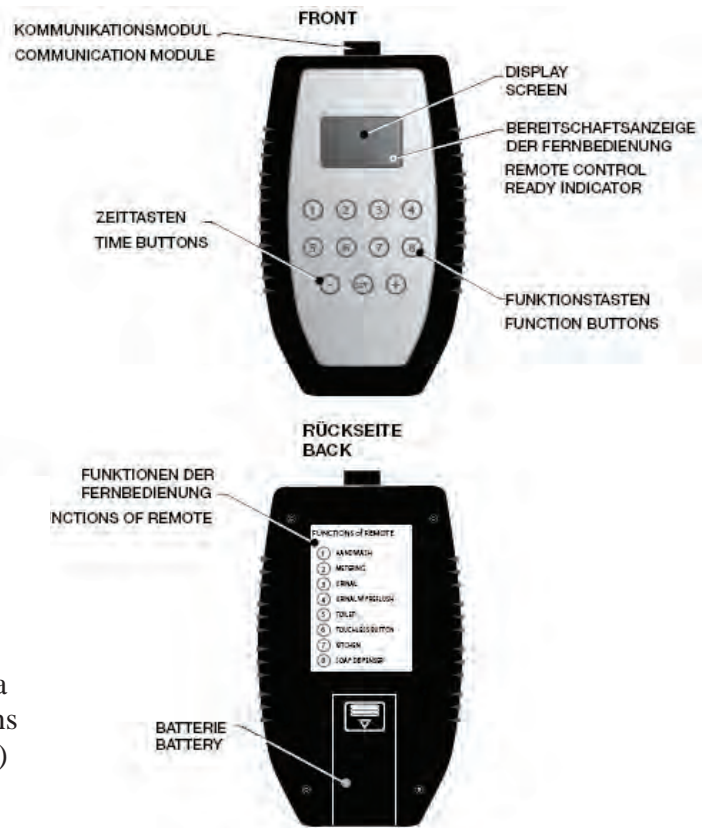

Remote control code A961765NU

The remote control is used to set different possible functions of the multifunction sensor. This remote control incorporates a communication module, which permits the data exchange with the sensor, a keypad with buttons for each of the eight (8) functions, and three (3) additional buttons to set the time values. A screen displays the time values.