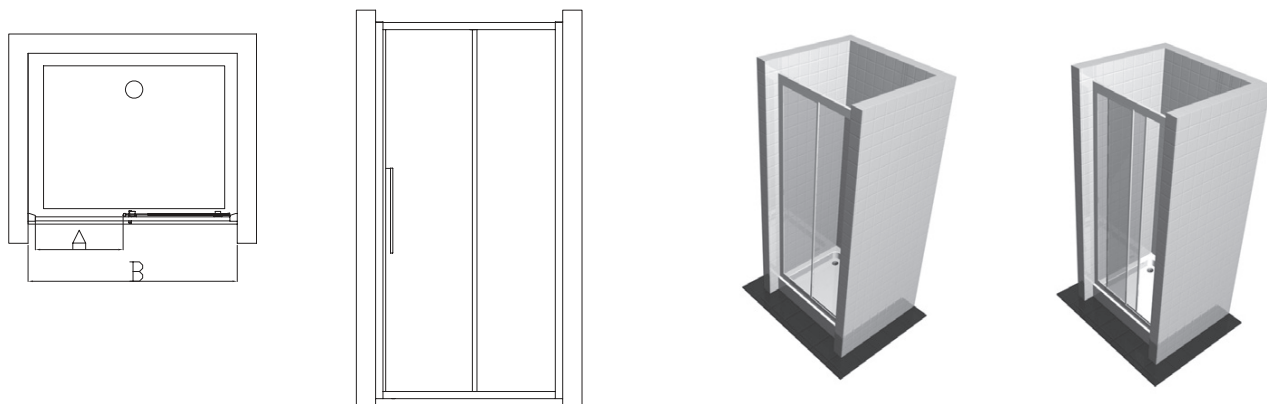

Finishes

EO Chrome

DIMENSIONS	B - ADJUSTMENTS (cm)	A - SLIDING DOORS OPENING (cm)
KUBO / PSC 100	97,0: 102,0	41,0
KUBO / PSC 110	107,0: 112,0	46,0
KUBO / PSC 120	117,0: 122,0	51,0

DIMENSIONS	ADJUSTMENTS(cm)
KUBO / L 80	77 : 82
KUBO / L 85	82 : 87
KUBO / L 90	87 : 92

Shower Enclosures / Bath Screens