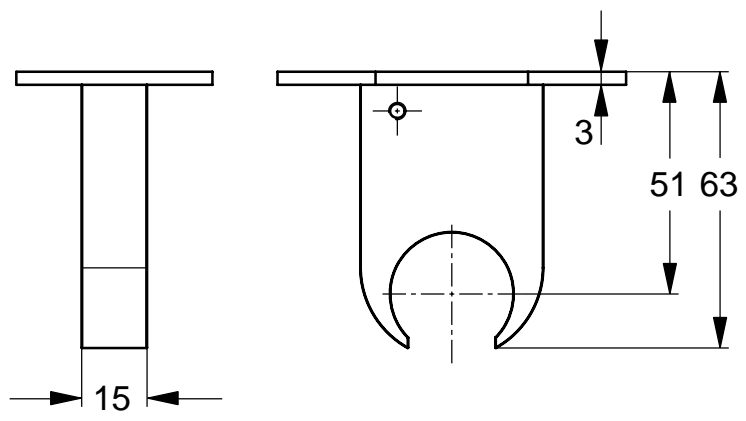

Designer: Artefakt

Description

IdealRain Pro swiveling metal wall bracket, chrome

IdealRain Pro fixed metal wall bracket, chrome

Product

Article-No.

IdealRain Pro swiveling metal wall bracket	B9847AA
IdealRain Pro fixed metal wall bracket	B9846AA

Finishes

AA Chrome

Bathroom Fittings

B9847 ..

B9846 ..