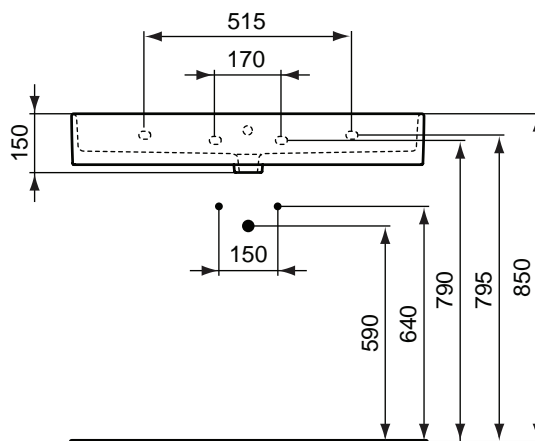

Ceramic Products

Description

Strada basin 91 x 42 cm, 1 tap hole. 2 fixation sets are required. It can be combined with the Strada furniture.

Strada basin 71 x 42 cm, 1 tap hole. It can be combined with the Strada furniture.

Necessary equipment

Fixation screws for basins.

Product

Article-No.

Basin 91 x 42 cm	K078601
Basin 71 x 42 cm	K078201

Necessary equipment

Fixation screws for basins	K710767

Finishes

01 White

K 0786 ..