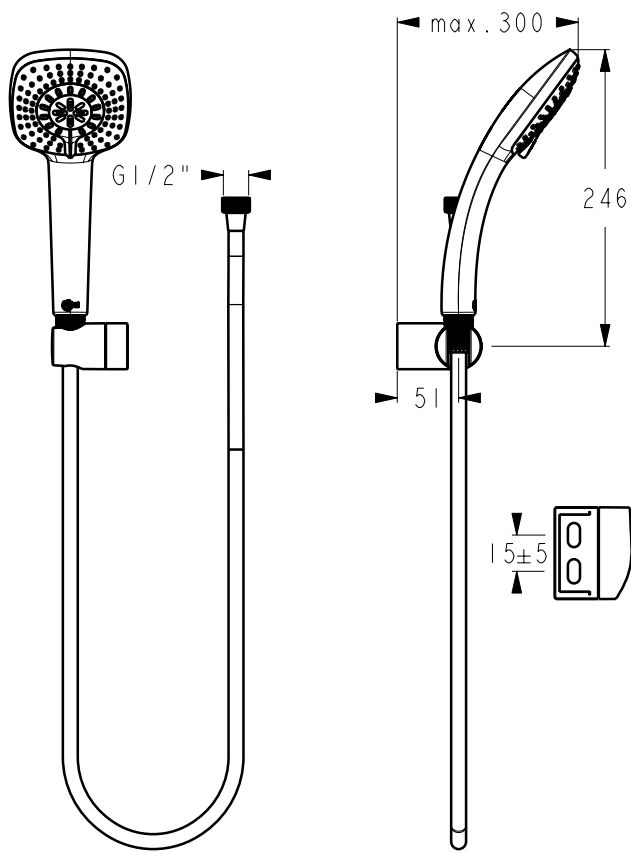

Finishes

AA Chrome

Bathroom Fittings

B 0020 ..