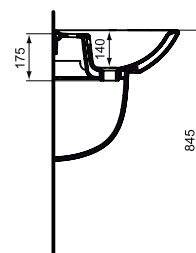

Finishes

01 White