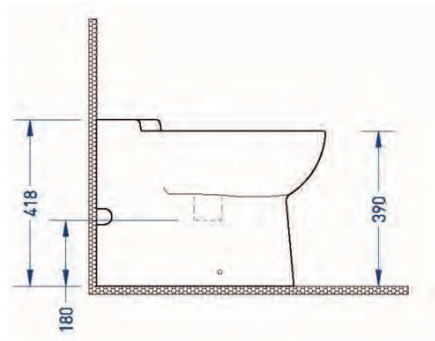

Finishes

01 White