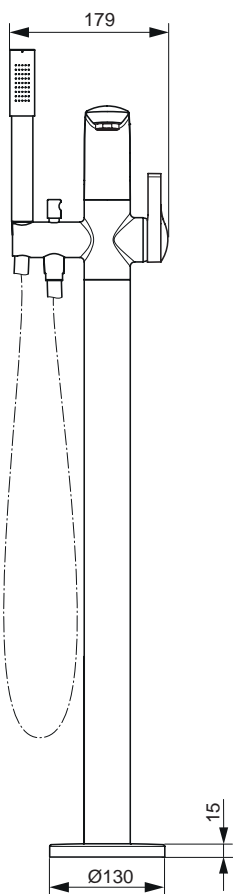

Finishes

AA Chrome

NU Neutral