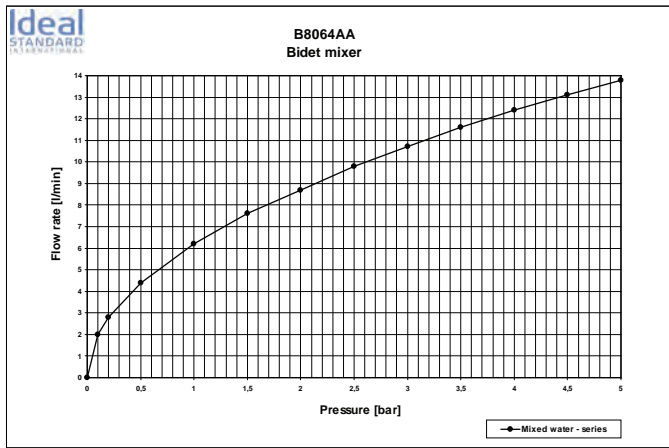

Bathroom
Fittings