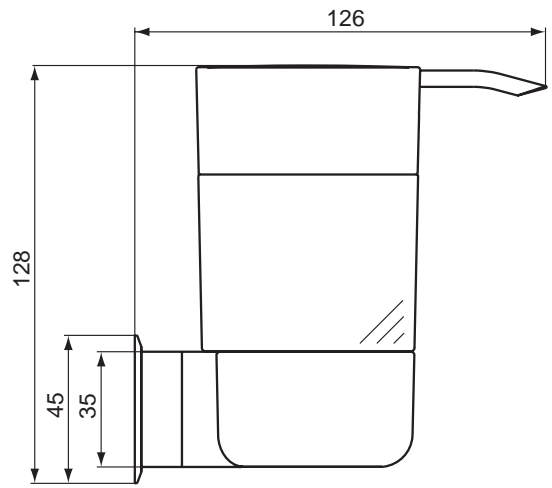

Designer: Artefakt

Description

Softmood wall-mounted soap dish, chrome.

Softmood wall-mounted lotion dispenser, chrome

Furniture & Accessories

Product

Article-No.

Soap dish	A9141AA
Lotion dispenser	A9140AA

Finishes

AA Chrome

A9140 ..