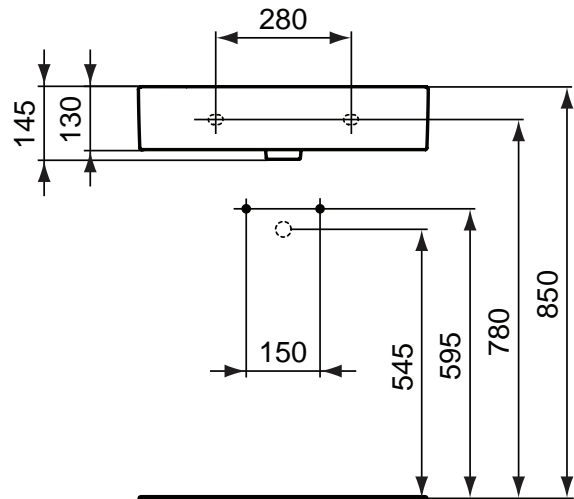

Finishes

01 White

	A	B
K 0778 ..	600	570
K 0777 ..	500	470