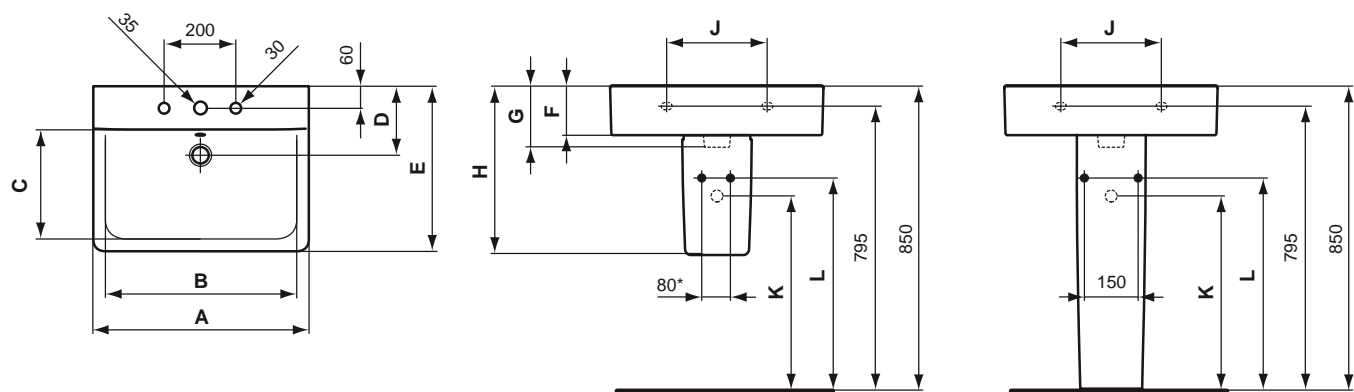

Finishes

01 White

										Ceramics		tap holes
	A	B	C	D	E	F	G	H	J	K	L	
E 7943 ..	600	480	280	195	460	140	175	470	280	565	615	●
E 7842 ..	550	440	285	195	460	140	175	470	280	565	615	●
E 7992 ..	550	430	205	180	375	140	175	470	280	565	615	●