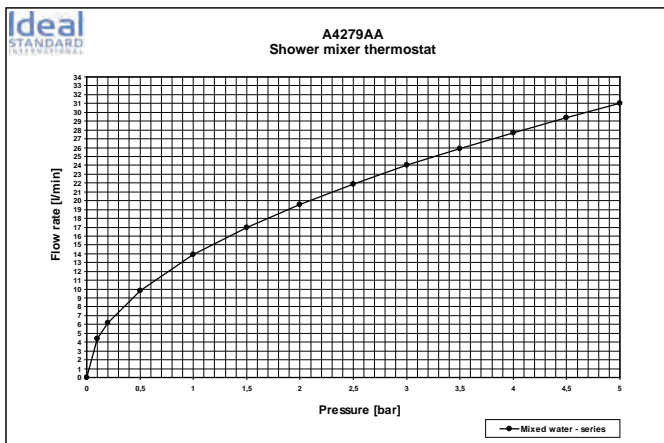

Bathroom Fittings