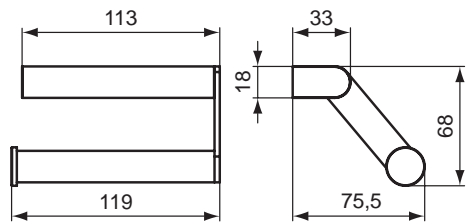

N1380..

Finishes

AA Chrome