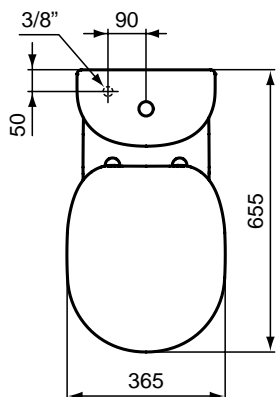

Finishes

01 White