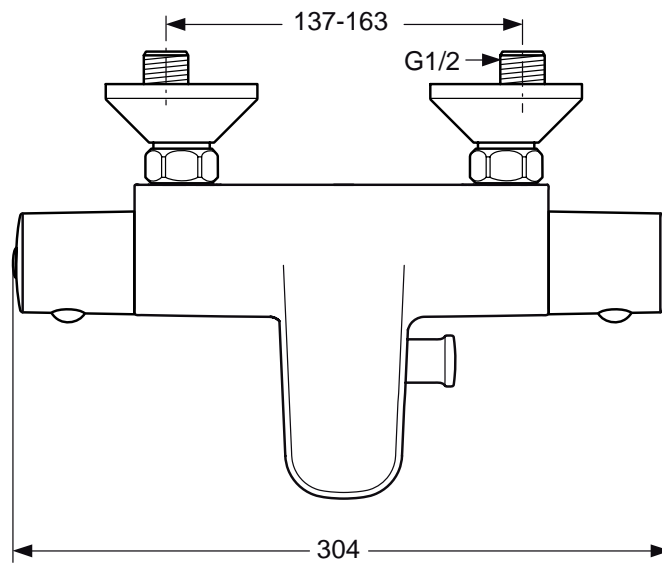

Bathroom
Fittings