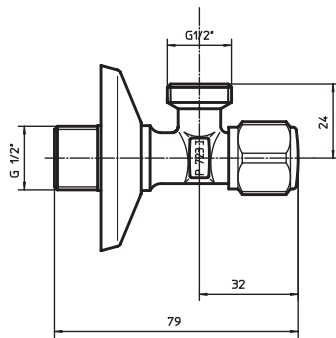

Finishes

AA Chrome

A 5179 ..

Z 8148 ..

Z 8147 ..

Bathroom Fittings

Bathroom
Fittings

Designer: Artefakt