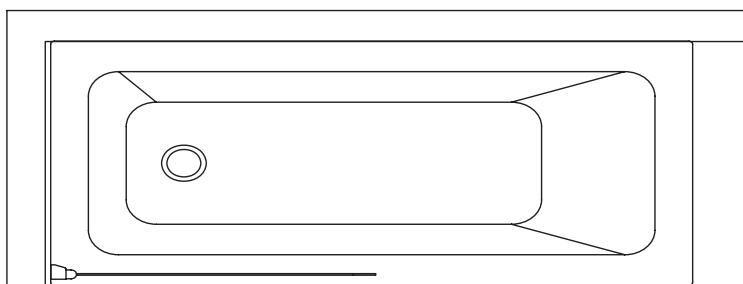

*Adjustment up to 20mm (800-820)