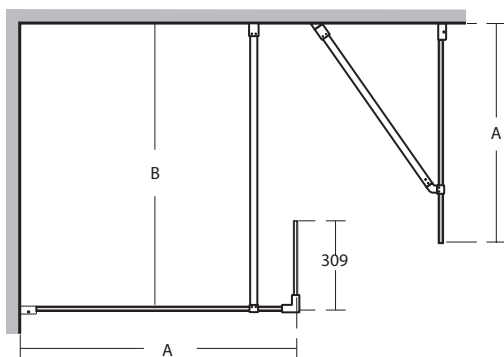

Finishes

EO Chrome

Panel	Adjustments A (cm)	Dimension B (cm)
70	65,4 - 67,7	65,0 - 99,4
76	71,4 - 73,7	65,0 - 99,4
80	75,4 - 77,7	65,0 - 99,4
90	85,4 - 87,7	65,0 - 99,4
100	95,4 - 97,7	65,0 - 99,4
120	115,4 - 117,7	65,0 - 99,4
140	135,4 - 137,7	65,0 - 99,4
160	155,4 - 157,7	65,0 - 99,4

Recommended opening minimum 500mm