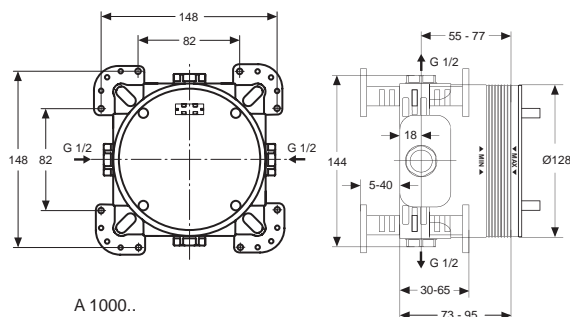

A 5666..

A 1000..

Designer: Artefakt

Description

Ceramic Blue bath & shower built-in, kit 2, with nickel free waterways, 47 mm Click cartridge with hot water limit stop, automatic diverter, chrome, for combination with kit 1 A2650NU.