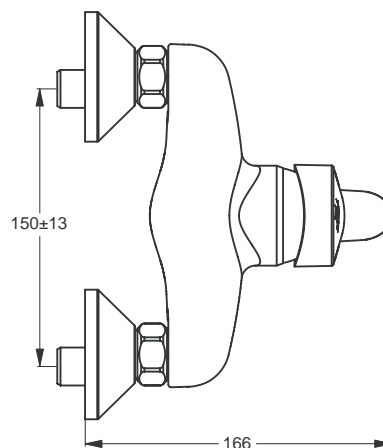

Finishes

- AA Chrome
- NU Neutral