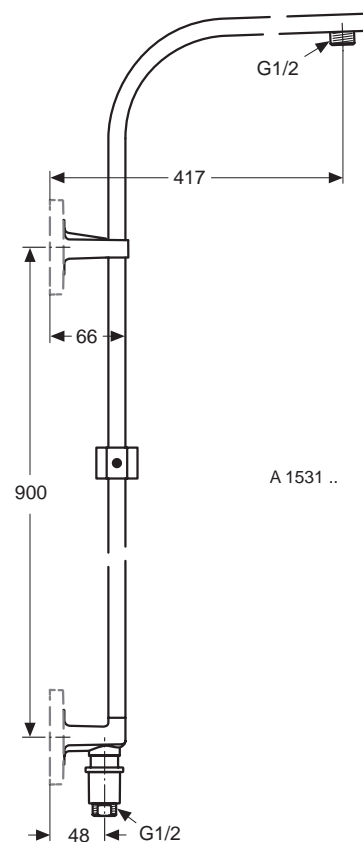

A 1531 ..

Bathroom Fittings