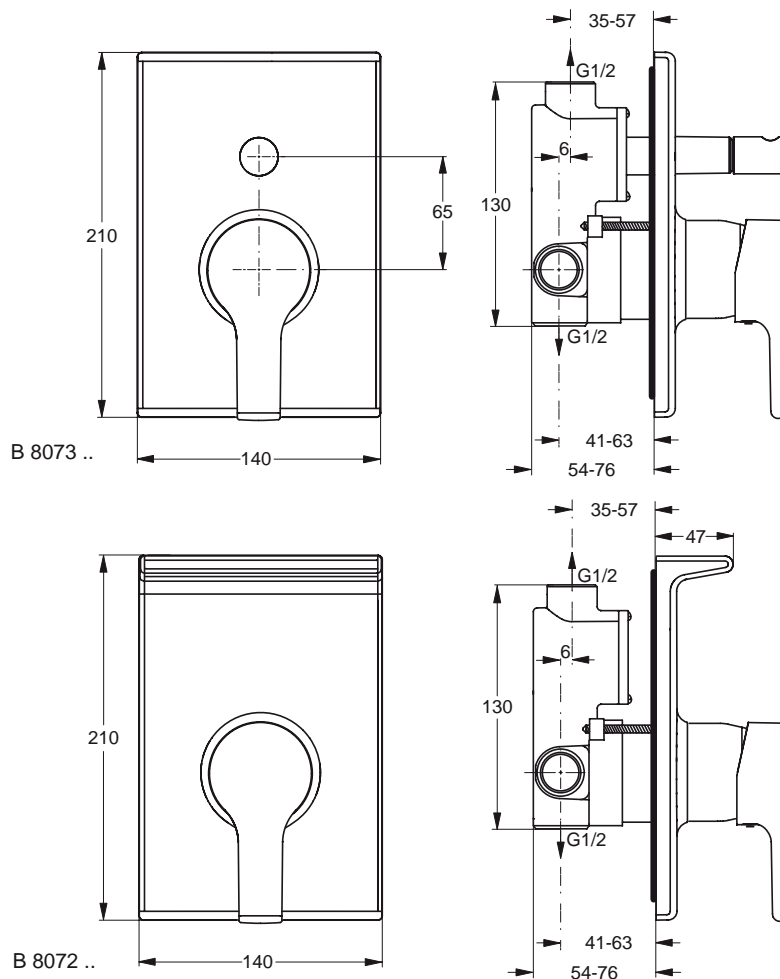

Finishes

- AA Chrome
- NU Neutral