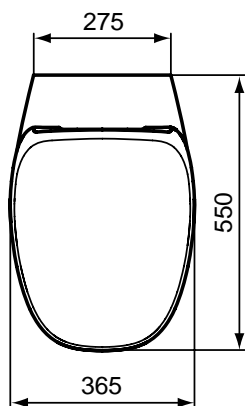

Finishes

01 White