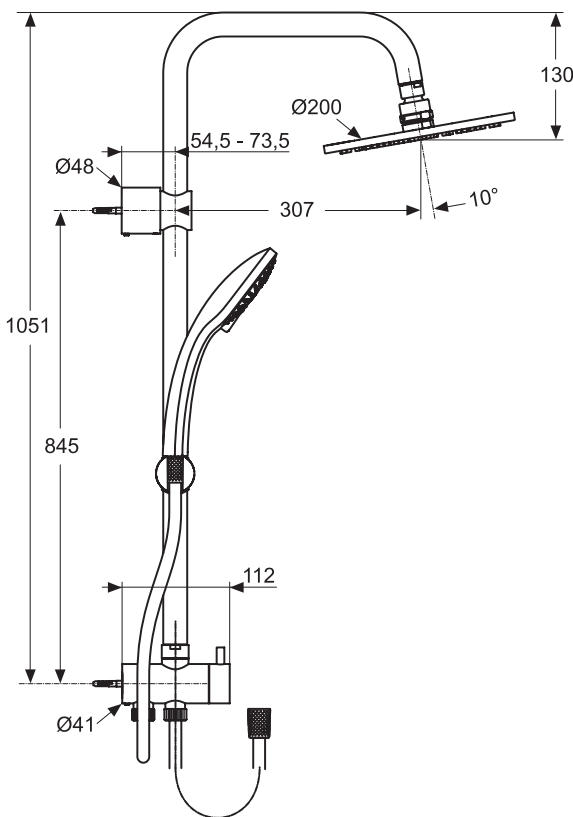

Recommended equipment

Shower bar extension 15cm (spare part)	A860873AA
--	------------------

Finishes

AA Chrome

Bathroom Fittings

A5691 ..

A5689 ..

Designer: Artefakt