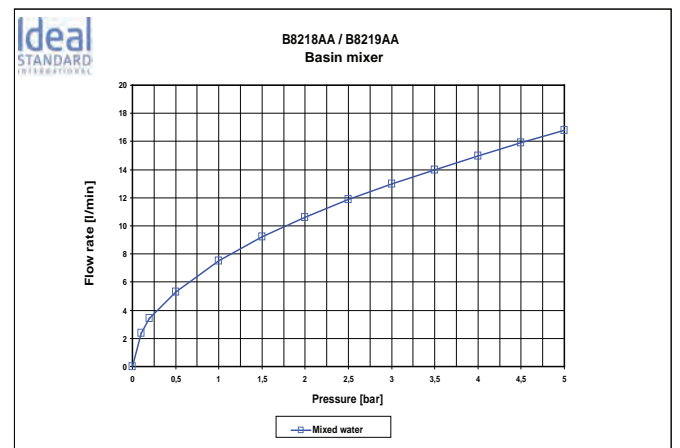

Product

Article-No.

Basin tap push button

B4664AA

Finishes

AA Chrome

Bathroom Fittings

Bathroom Fittings