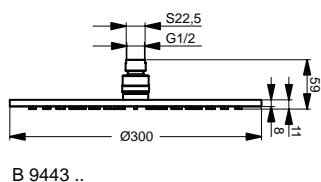

B 9443 ..

Bathroom Fittings