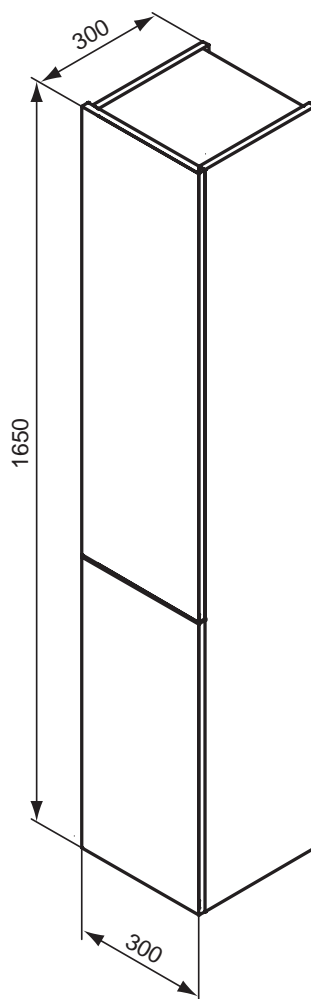

Description

Connect tall side cabinet 30 x 30 x 175cm, with 2 doors

Furniture & Accessories

Product

Article-No.

Tall side cabinet, light oak	C1838SV
Tall side cabinet, walnut	C1838XA
Tall side cabinet, glossy white	C1838WG

Finishes

- SV Light Oak
- WG Glossy White
- XA Walnut