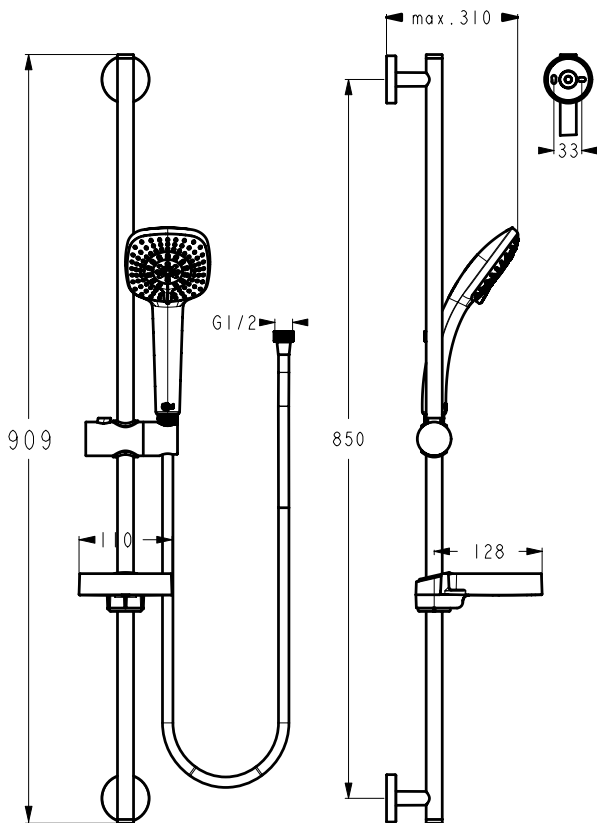

Finishes

AA Chrome

Bathroom Fittings

B0012 ..