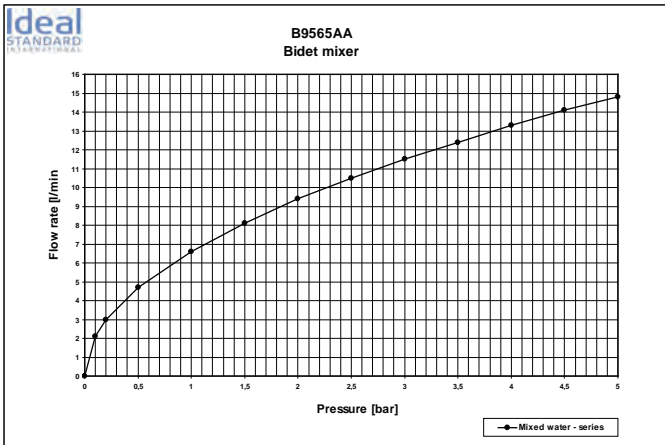

Bathroom
Fittings