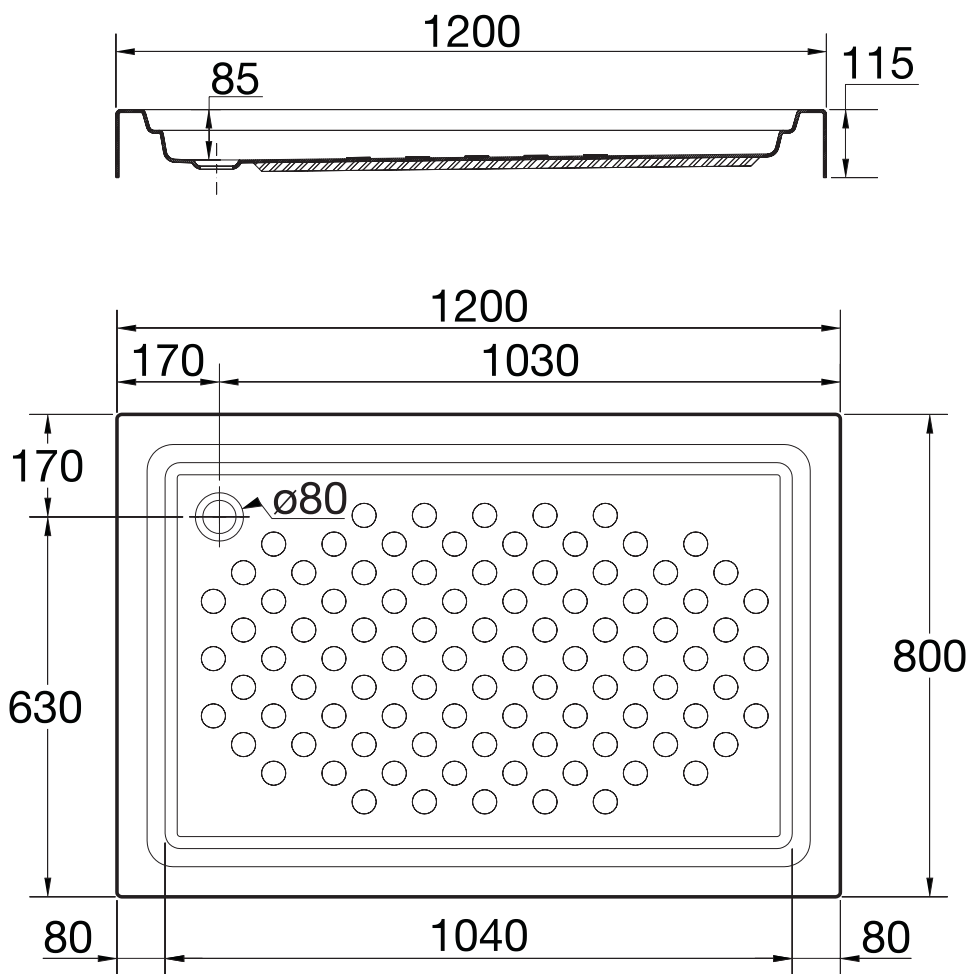

Finishes

01 White