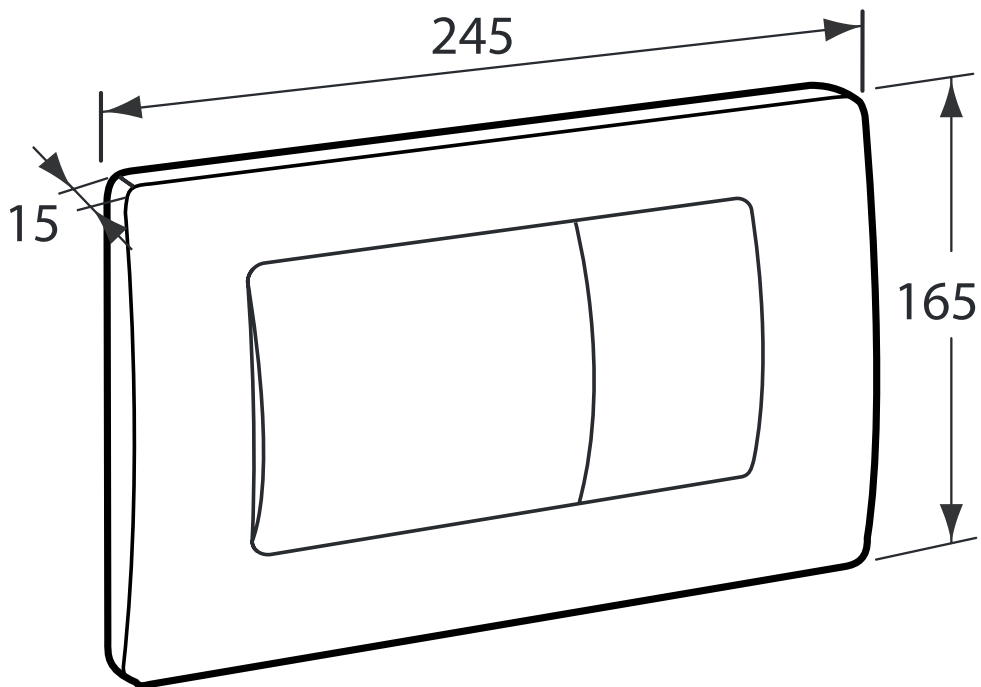

Finishes

AA Chrome