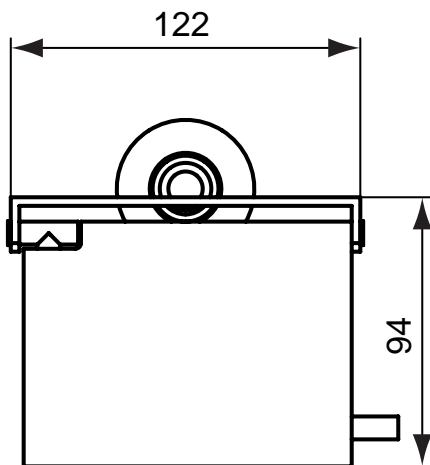

Description

Iom toilet tissue holder with cover, chrome.

Iom toilet tissue holder without cover, chrome.

Product

Article-No.

Toilet tissue holder with cover

A9127AA

Toilet tissue holder

A9132AA

Finishes

AA Chrome

A 9127 ..

A 9132 ..