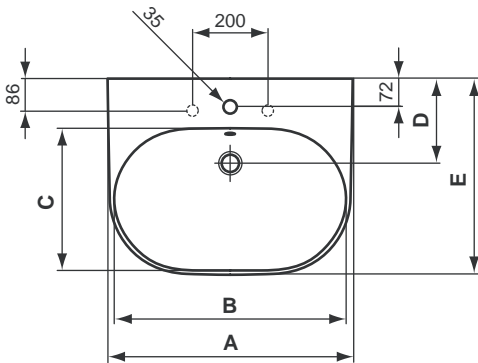

Finishes

01 White

* 150 without semi pedestal

Attention!
Please fit wall mounting brackets for semi pedestal first before you make the connection between fitting and angle valves!"

											Ceramics		Furniture		tap holes
	A	B	C	D	E	F	G	H	J	K	L	M	L	M	
K 0686 ..	500	480	260	190	380	125	160	415	200	800	580	630	580	630	●