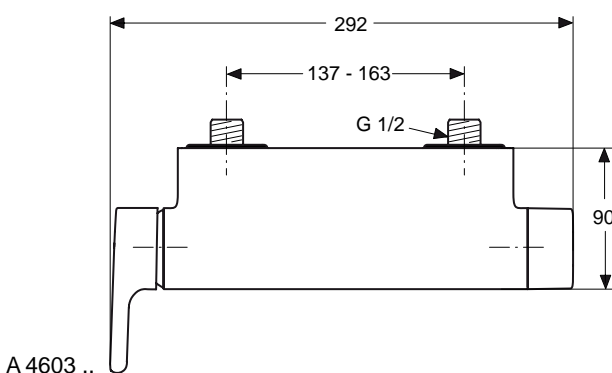

Finishes

- AA Chrome
- NU Neutral