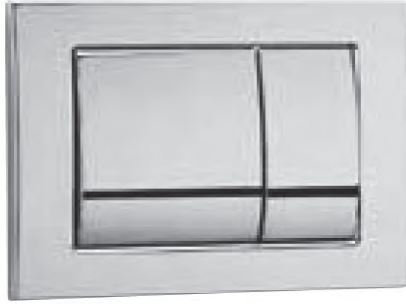

Product

Article-No.

Build-in cistern without frame

C661001

Finishes

01 White

Ceramic Products

**Description**