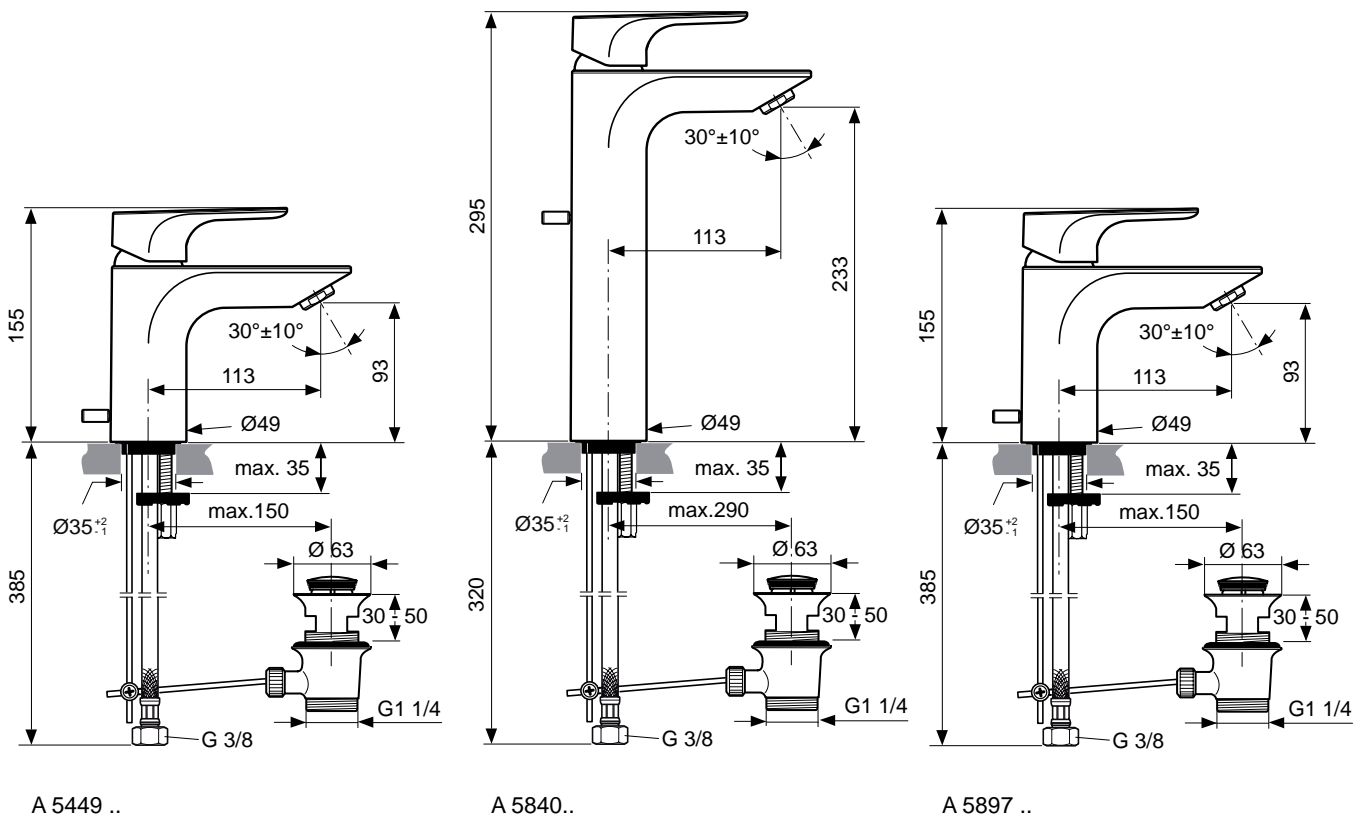

Finishes

AA Chrome

Bathroom
Fittings