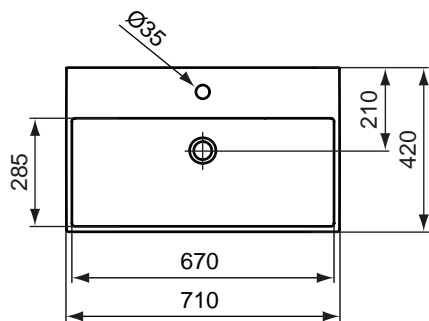

Ceramic Products

Description

Strada basin 91 x 42 cm, 1 tap hole. 2 fixation sets are required. It can be combined with the Strada furniture.

Strada basin 71 x 42 cm, 1 tap hole. It can be combined with the Strada furniture.

Necessary equipment

Fixation screws for basins.

Product

Article-No.

Basin 91 x 42 cm	K078601
Basin 71 x 42 cm	K078201

Necessary equipment

Fixation screws for basins	K710767

Finishes

01 White

K 0786 ..