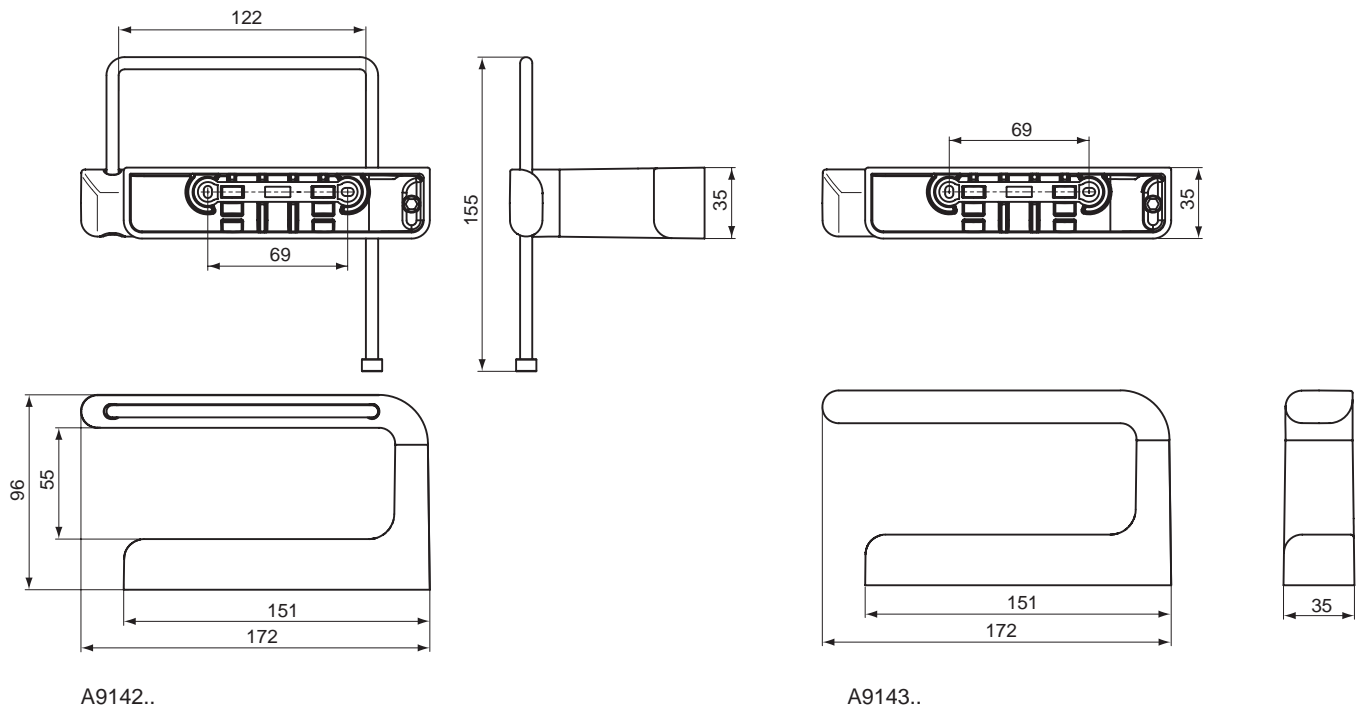

Finishes

AA Chrome