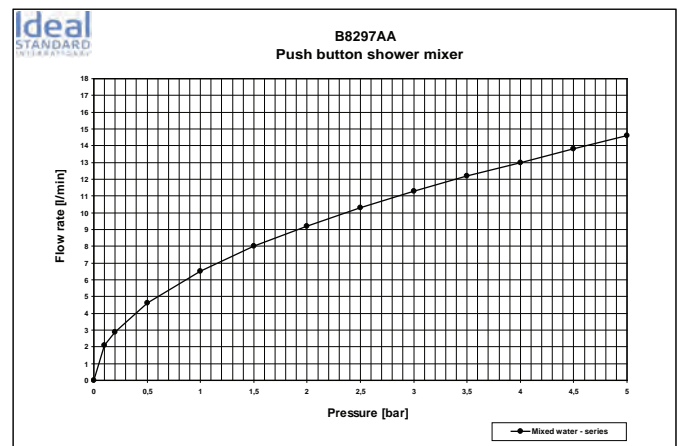

Product

Article-No.

Basin tap push button

B4664AA

Finishes

AA Chrome

Bathroom Fittings

Bathroom Fittings