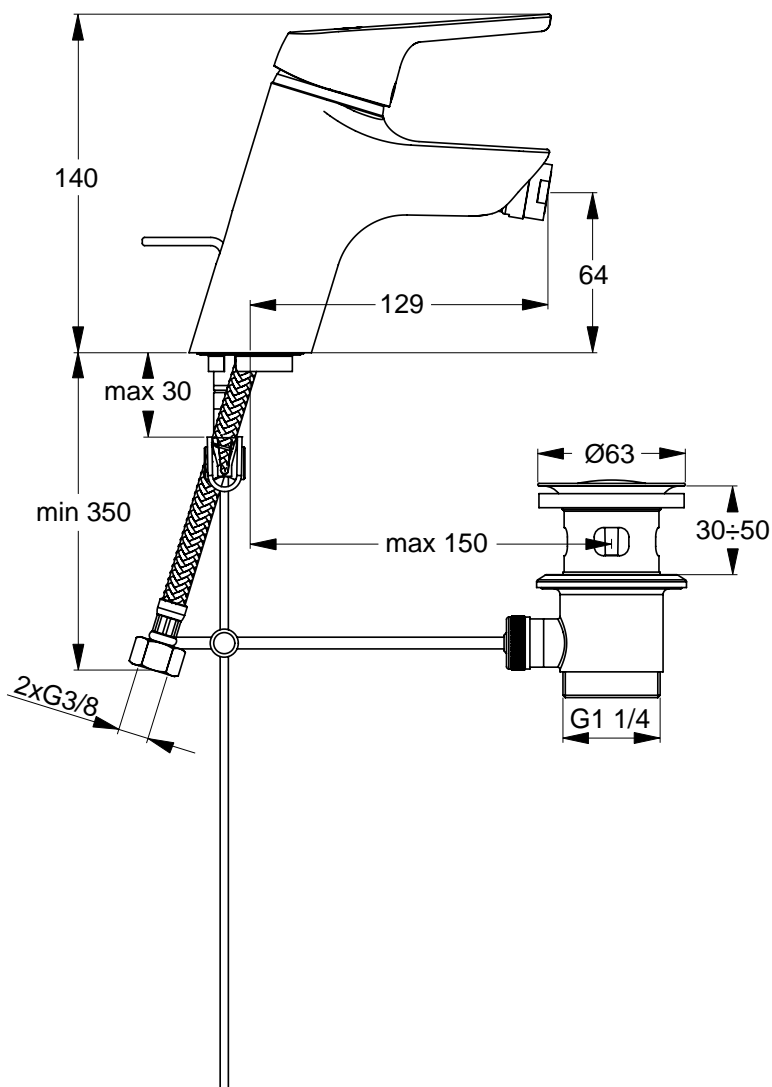

AA Chrome

Designer: Artefakt

Description

Cerasprint exposed bath & shower mixer with 47 mm Click cartridge, automatic diverter, adjustable plastic escutcheons, S-connectors, chrome

Cerasprint exposed shower mixer with 47 mm Click cartridge, adjustable plastic escutcheons, S-connectors, chrome