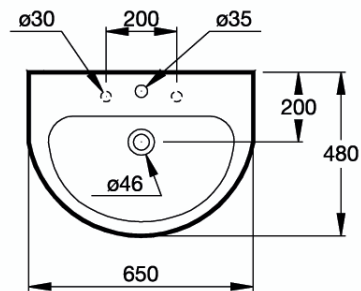

Finishes

01 White