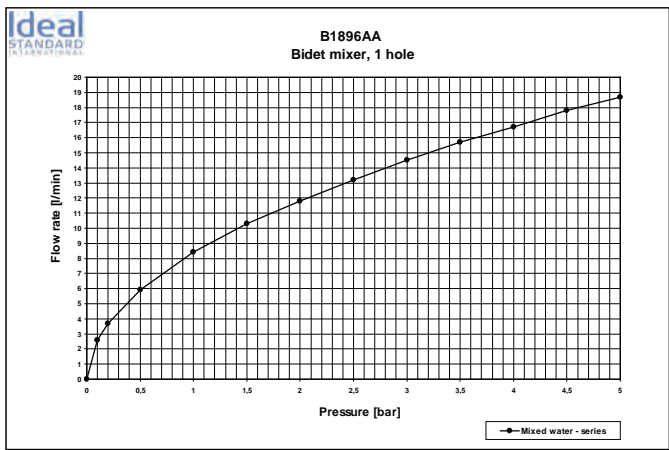

Bathroom
Fittings