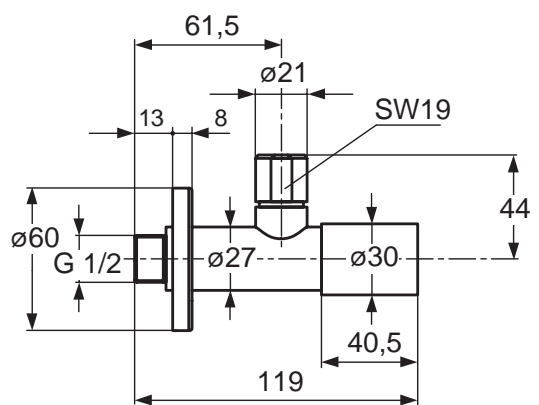

A 2406 ..

A 3491 ..