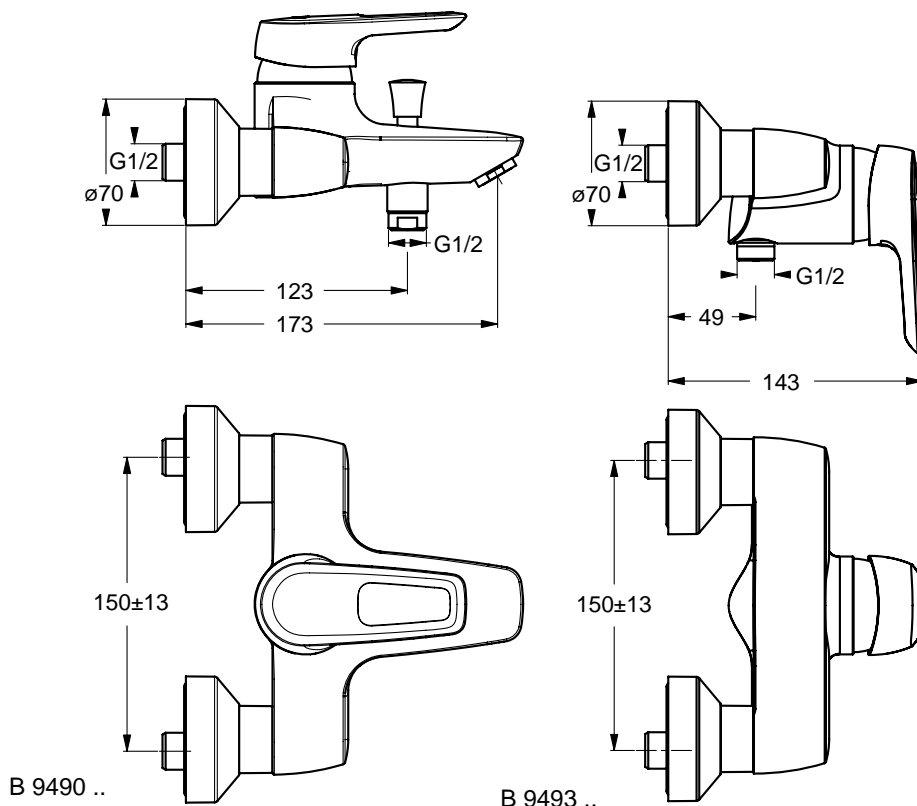

Finishes

- AA Chrome
- NU Neutral

Designer: Artefakt

Description

Ceramic Blue bath & shower built-in, KIT 2, with nickel free waterways, a 47 mm Click cartridge, automatic diverter and hot water limiter, chrome