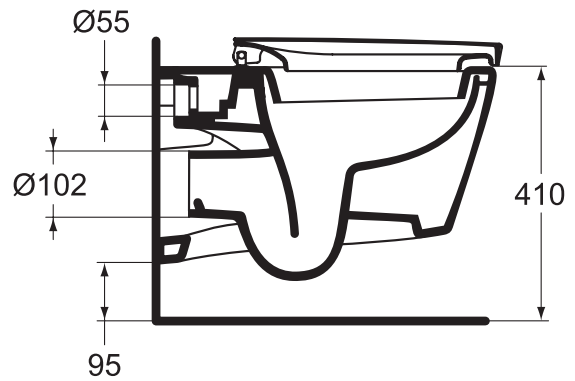

Description

Idealsmart counter top lavatory 64x50 cm with one tap hole, in grey finish.

Idealsmart counter top lavatory 94x50 cm with one tap hole, in grey finish.

Idealsmart double counter top lavatory 124x50 cm with two tap holes, in grey finish.