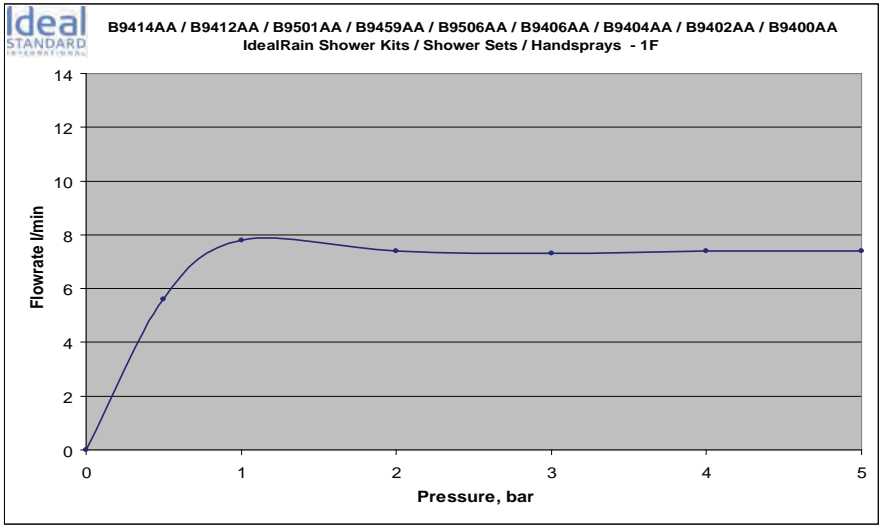

Bathroom
Fittings

Bathroom
Fittings

Showers
please refer to page 572

Please refer to page 746
for spare parts list

Elegant, handy, easy to use, IdealSpray has 4 different shapes of trigger spray shower sets to choose from, so as to reflect your personal taste. The right combination of functionality and design allows your to cover your everyday bathroom needs, while at the same time creating a perfect aesthetic and harmony with all your sanitary ware. The models are being thoroughly tested in order to ensure high quality performance and long lasting usage. Our flow regulators cut water consumption, giving you the peace of mind that you are saving water, energy and money, without compromising functionality.