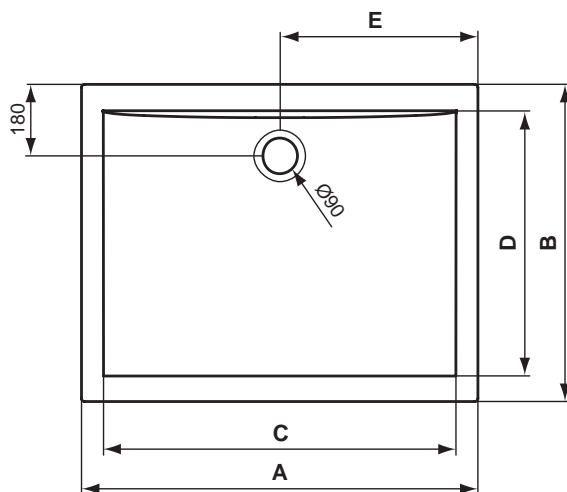

Finishes

- 01 White
- AA Chrome

	A	B	C	D	E
K 5190 ..	1700	900	1590	760	850
K 5189 ..	1700	800	1586	660	850
K 5188 ..	1600	900	1490	760	800
K 5187 ..	1600	800	1486	660	800
K 5186 ..	1400	900	1290	760	700
K 5185 ..	1400	800	1286	660	700
K 5182 ..	1200	800	1088	660	600
K 1936 ..	1200	700	1090	560	600
K 1935 ..	1000	700	890	560	500
K 5180 ..	1000	800	884	660	500
K 5179 ..	900	750	774	610	450