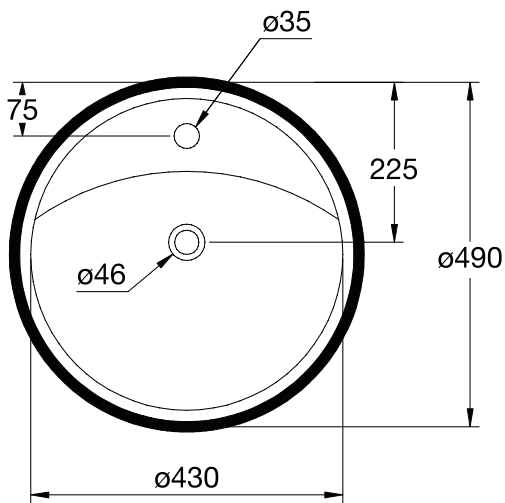

Finishes

01 White