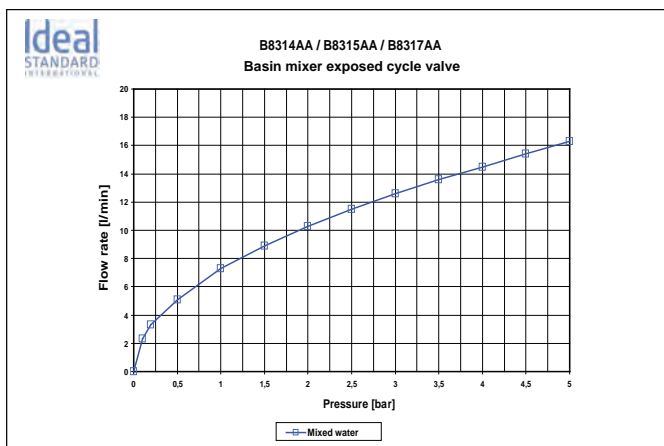

Product

Article-No.

Basin tap push button

B4664AA

Finishes

AA Chrome

Bathroom Fittings

Bathroom Fittings