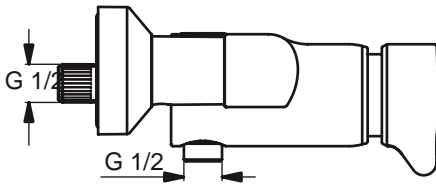

Finishes

AA Chrome

Bathroom
Fittings