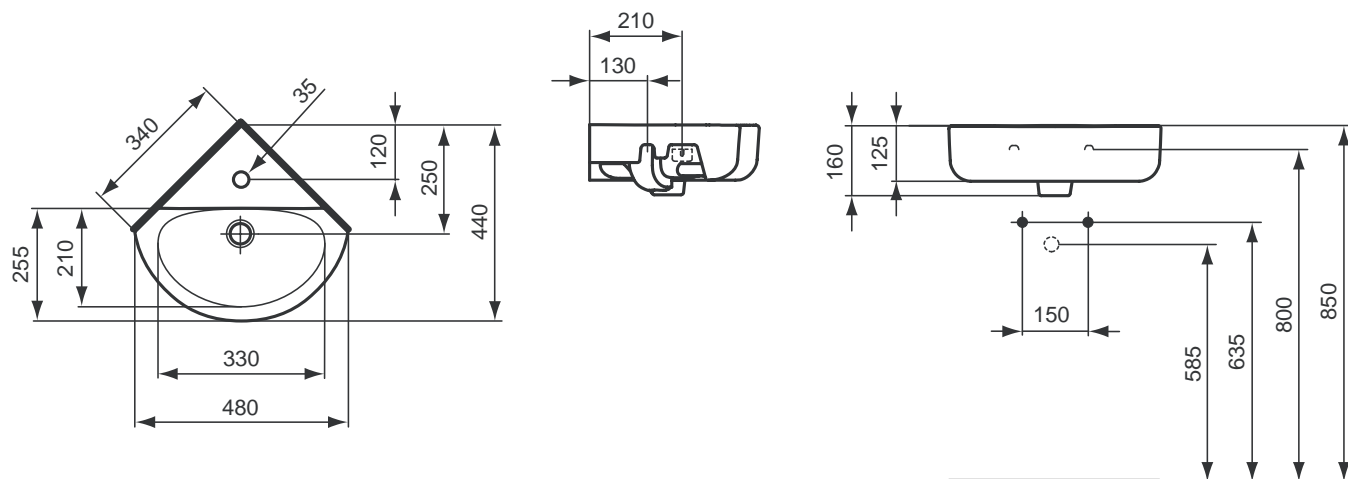

Finishes

01 White