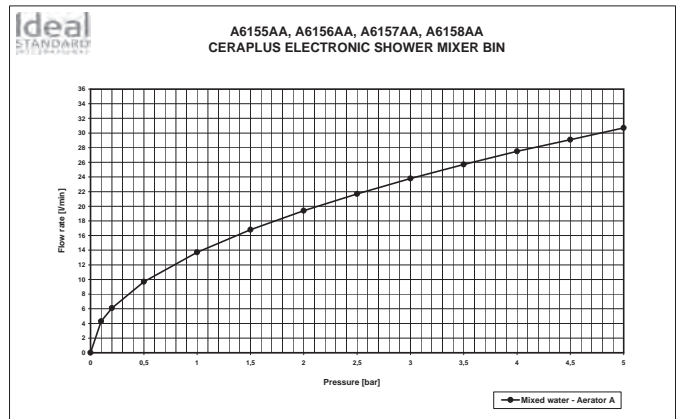

Product

Article-No.

Basin tap push button

B4664AA

Finishes

AA Chrome

Bathroom Fittings

Bathroom Fittings