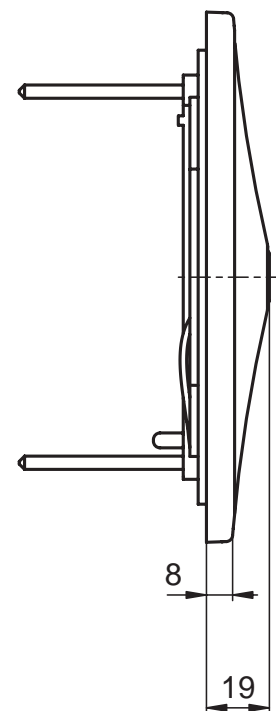

Finishes

- XJ Stainless Steel
- NU Neutral