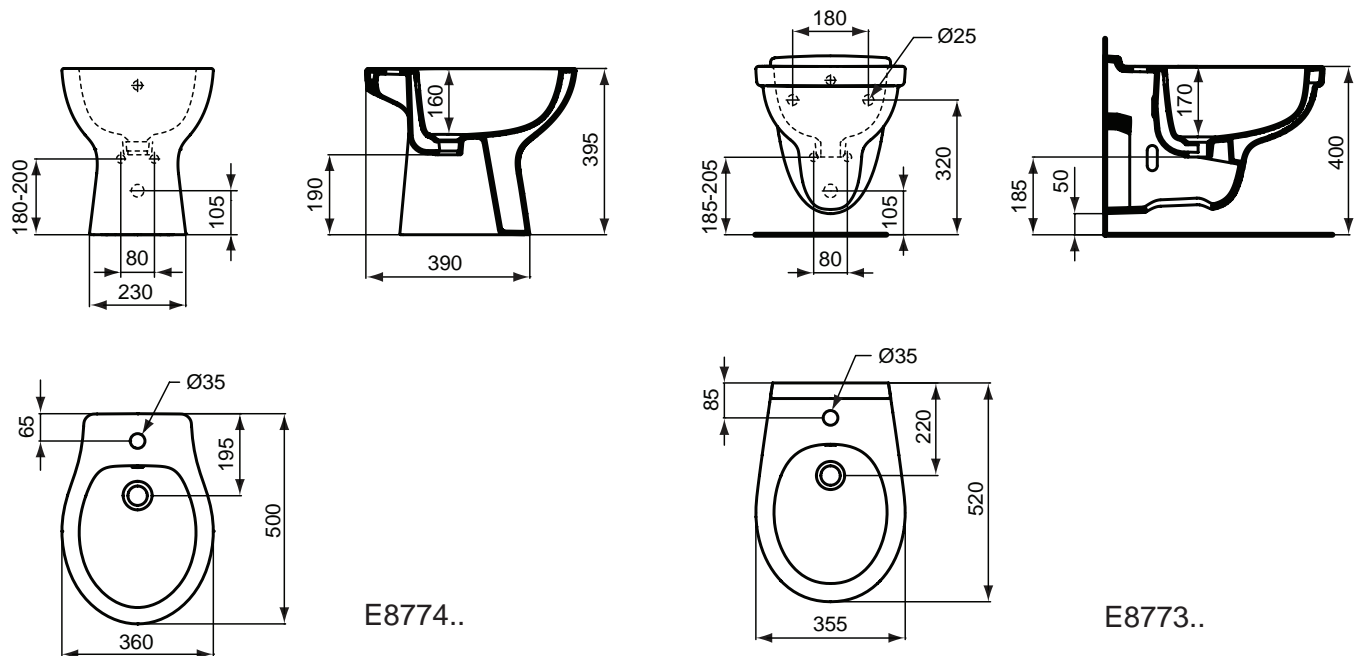

E8773..

Finishes

- 01 White
- 99 Neutral

E8774..