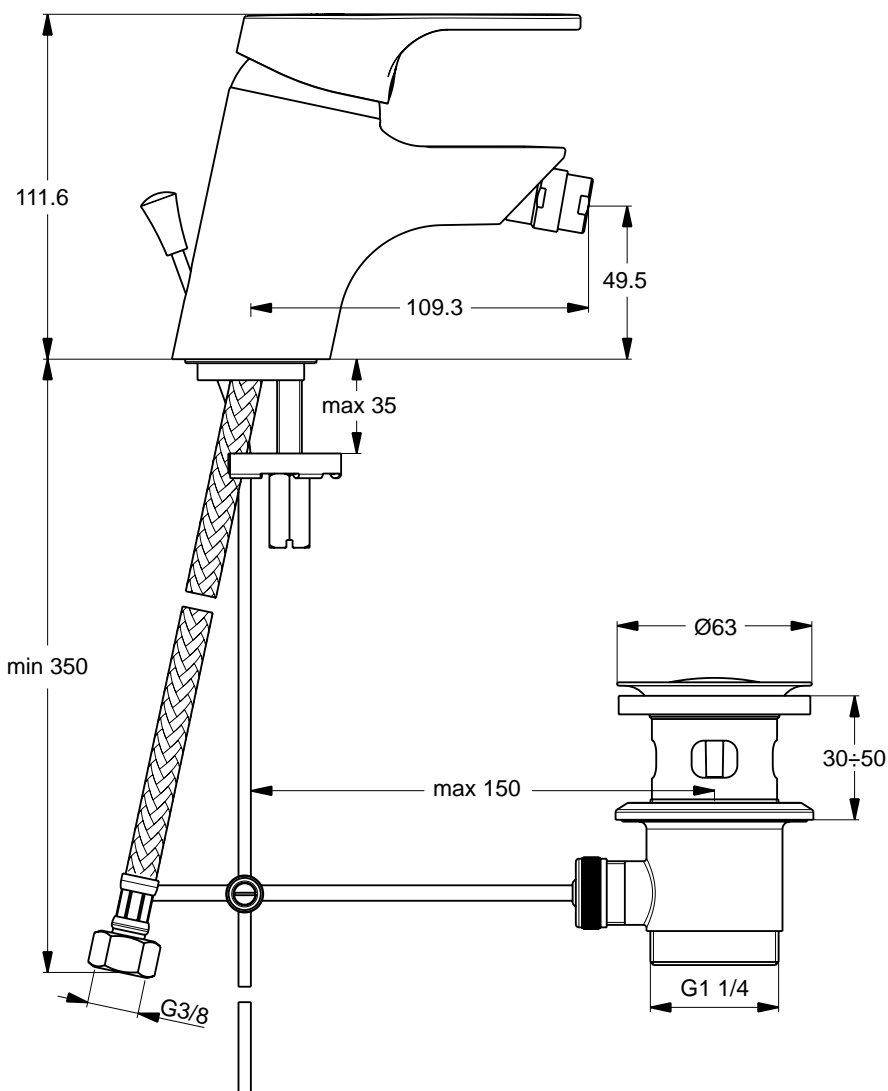

AA Chrome

Bathroom
Fittings

Designer: Artefakt

Description

Slimline II bath & shower exposed mixer, with 40 mm Click cartridge, hot water limiter, automatic diverter, metal handle, S-connectors and metal escutcheons, without accessories, chrome