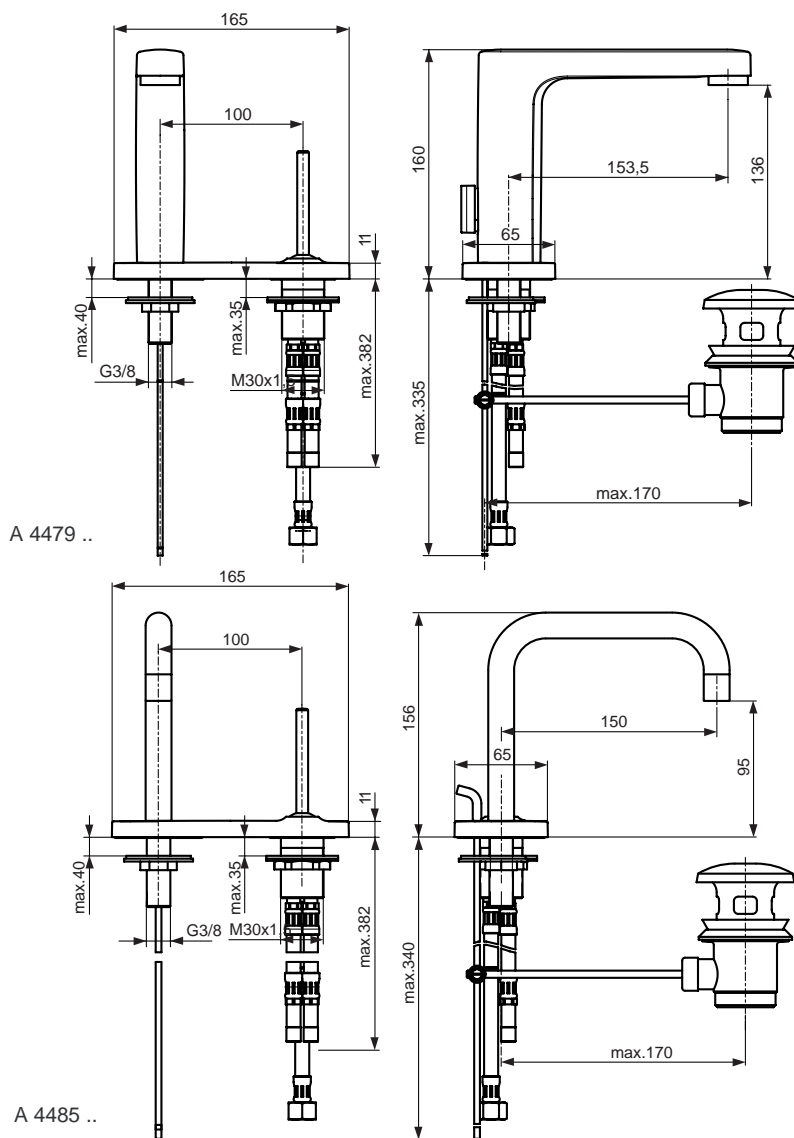

Finishes

AA Chrome

Bathroom
Fittings