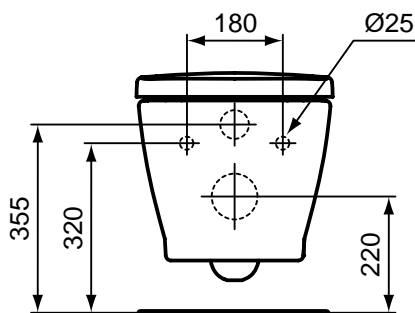

Finishes

01 White