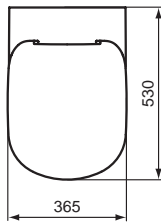

Finishes

01 White