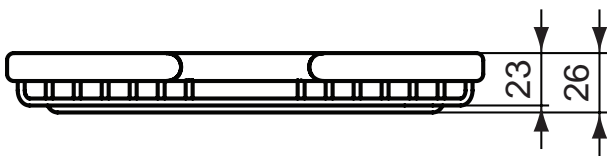

Finishes

AA Chrome