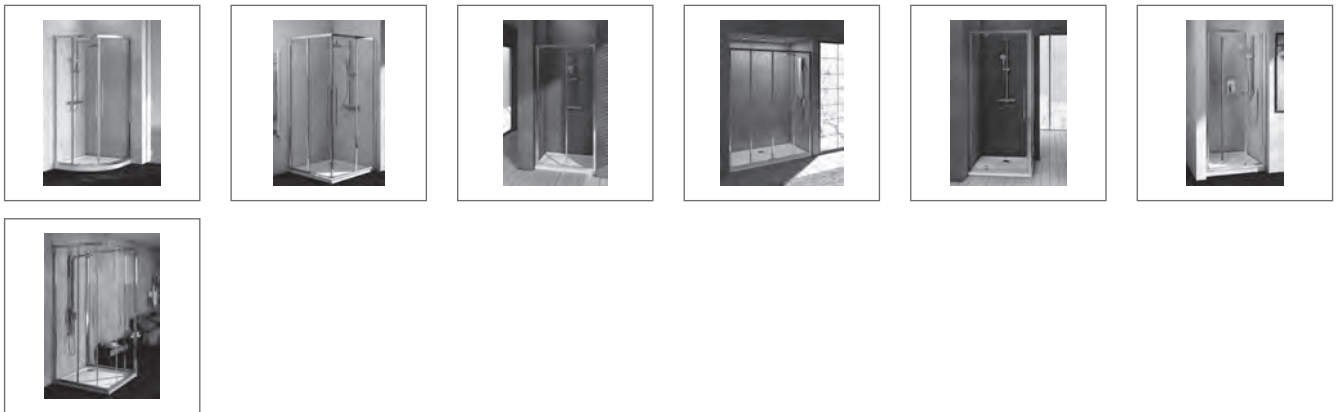

Recommended opening minimum 500mm

Shower Enclosures
please refer to page 718

Meet Kubo: A range of sleek, modern, minimalistic shower enclosures offering affordable quality showering with no compromise on functionality or style. Designed to look and feel sensational, Kubo combines hardwearing practicality with flexible, durable construction and easy manageability for everyday showering pleasure. Doors closing with the help of an inner magnet, horizontal adjustments allowing perfect fitting to out-of-true-walls, smooth running wheels that eliminate annoying jarring, round frame with no visible screws and ergonomic chrome handles are some of the characteristics that demonstrate the quality construction and functionality. Kubo shower enclosures can be combined with several kinds of shower trays-corner, square and rectangular-in a lot of dimensions. For those who love transparency, Clear Glass Transparent 6 mm thickness is the ideal choice. The alternative is Satinato glass, 6 mm thickness, which gives the shower enclosure a mat, semi-transparent look.