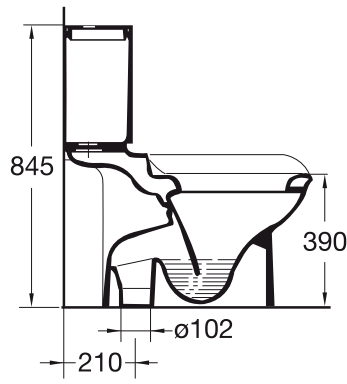

Finishes

01 White