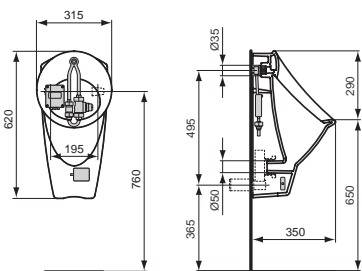

Description

San Remo urinal - top inlet, concealed outlet - including fixation kit.

Alternative product

San Remo urinal - back inlet, concealed outlet - including fixation kit.

San Remo urinal electronic - back inlet, concealed outlet - with electronic kit.

Necessary equipment

Siphon, horizontal outlet.

Siphon, vertical bottom outlet.

Recommended equipment

Urinal separator 87x360x660 mm.

Product

Article-No.

Urinal, top inlet	R381001

Alternative product

Urinal, back inlet	R381101
Urinal, electronic	R381301

Necessary equipment

Siphon with horizontal outlet	K822367
Siphon with vertical bottom outlet	K822401

Recommended equipment

Urinal separator	W390401

Finishes

01 White

R 3813 ..