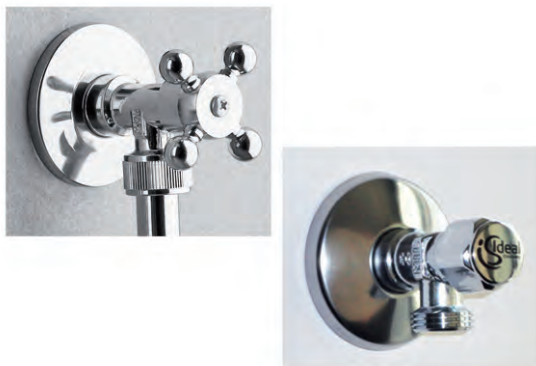

Recommended equipment

Angle valve G1/2", cross handle	A5179AA
Angle valve G1/2" x G1/2"	Z8148AA

Finishes

- AA Chrome
- AC White

Description

Cross handle angle valve G1/2", chrome

Angle valve G1/2" x G1/2", chrome