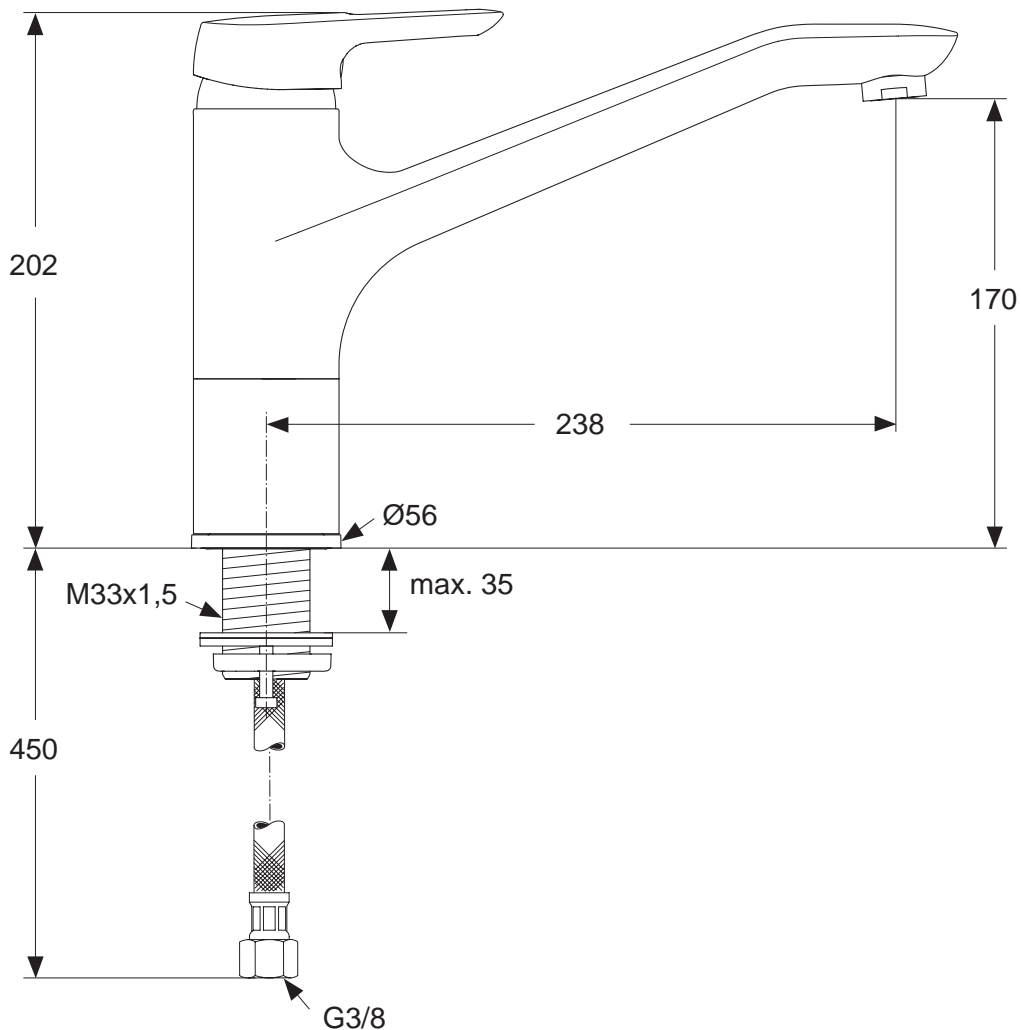

Finishes

AA Chrome

Description

Active kitchen mixer cast body, with 47 mm cartridge with Click technology, Easy-fix, flexible hoses G3/8" and hidden aerator M21,5x1-A, chrome

Alternative product

You can obtain a **maximum 5lt/min flowrate** with one extra component. Specifically:
Active kitchen mixer cast body, with a maximum 5lt/min flowrate, with 47 mm cartridge with Click technology, Easy-fix, flexible hoses G3/8" and hidden aerator M21,5x1-A, chrome. **Necessary codes to order: B8079AA (kitchen mixer) and B960889NU (regulator).**