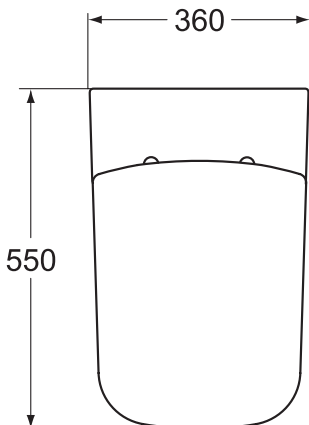

Description

Idealsmart counter top lavatory 64x50 cm with one tap hole, in grey finish.

Idealsmart counter top lavatory 94x50 cm with one tap hole, in grey finish.

Idealsmart double counter top lavatory 124x50 cm with two tap holes, in grey finish.