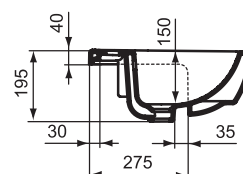

Tempo semi countertop 55x45 cm, 1 taphole, including fixation set.

Product

Semi counter top 55 cm, 1 taphole

Article-No.

T059001

Finishes

01 White

Ceramic
Products