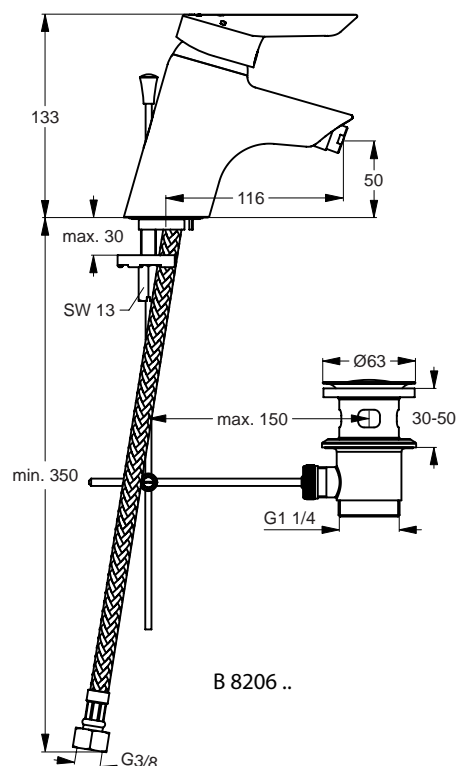

Finishes

AA Chrome