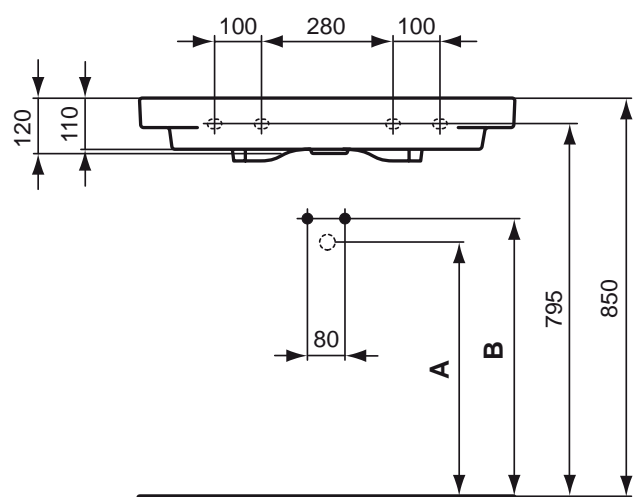

Finishes

01 White

AA Chrome

	Ceramics		Furniture		tap holes
	A	B	A	B	
T 0134 ..	595	645	560	610	oooo