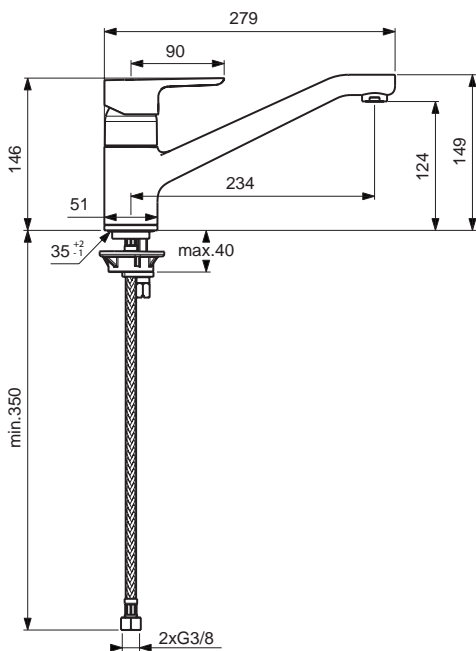

Finishes

AA Chrome

B 0725 ..