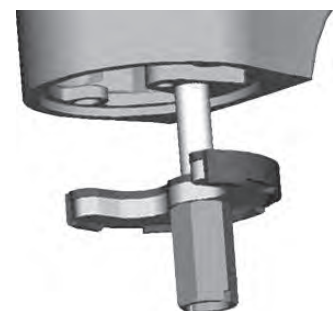

EASY-FIX placement system

The assembly is simple and quick: The tap is assembled with one hand when the rubber membrane is on the "screw nut". The sealing component secures the best installation of the tap on the porcelain and perfect sealing.