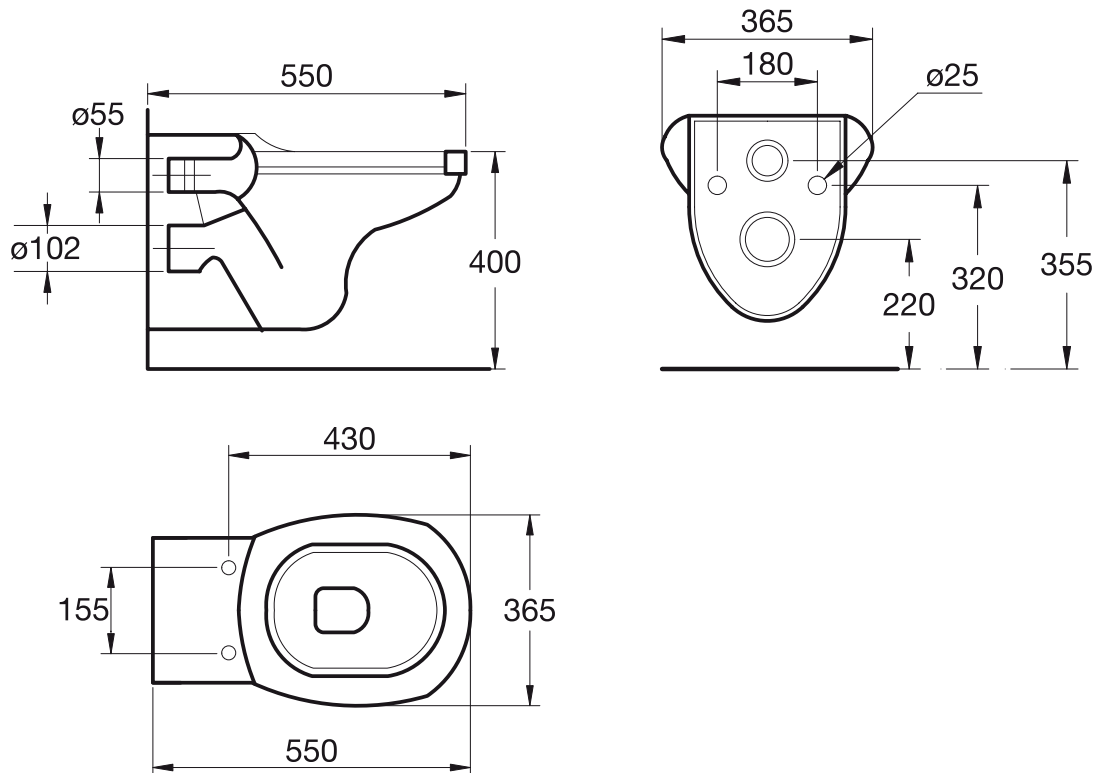

Finishes

- 01 White
- AC White

Designer: Wolfgang Deisig

Description

Kimera floor standing bidet, central tap hole punched for over rim supply.

Kimera wall mounted bidet, central tap hole punched for over rim supply.