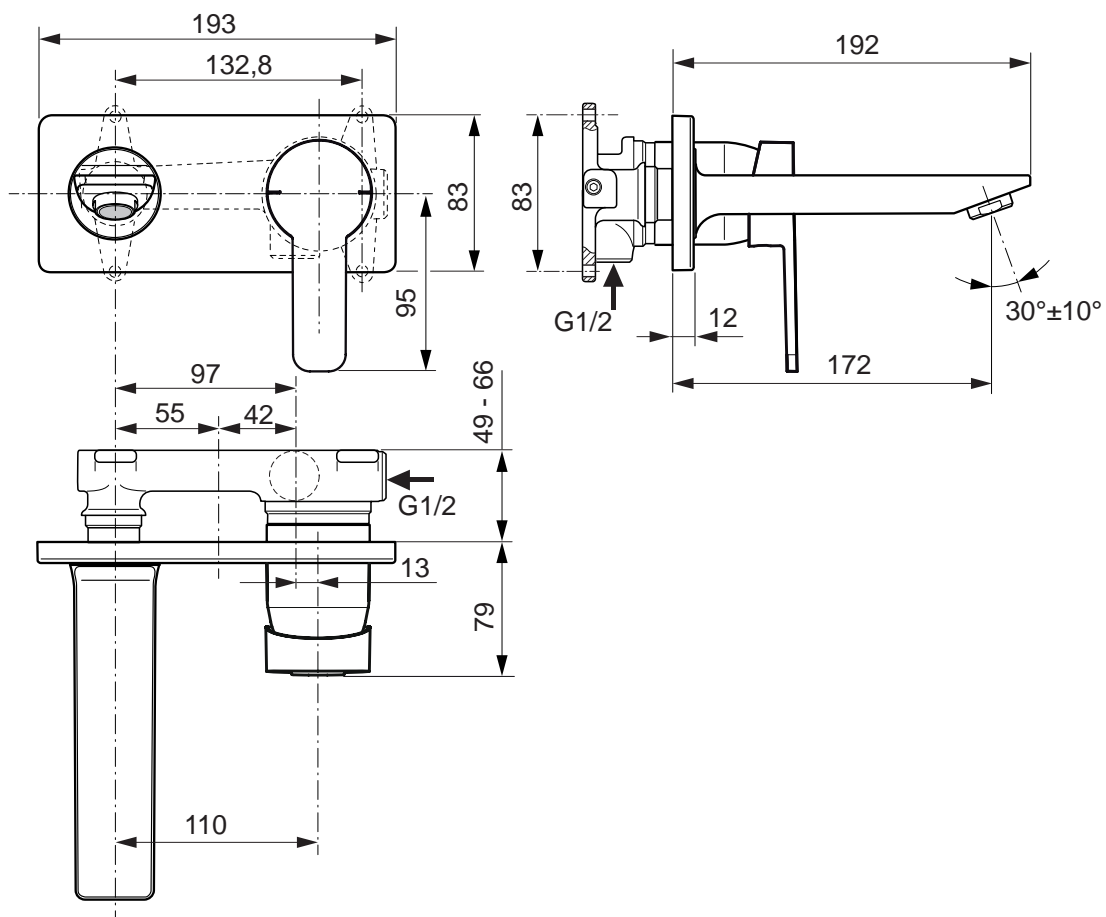

Finishes

AA Chrome

NU Neutral