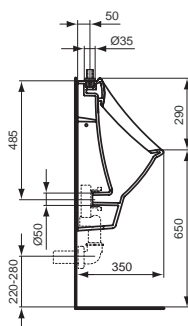

Description

San Remo urinal - top inlet, concealed outlet - including fixation kit.

Alternative product

San Remo urinal - back inlet, concealed outlet - including fixation kit.

San Remo urinal electronic - back inlet, concealed outlet - with electronic kit.

Necessary equipment

Siphon, horizontal outlet.

Siphon, vertical bottom outlet.

Recommended equipment

Urinal separator 87x360x660 mm.

Ceramic Products

Product

Article-No.

Urinal, top inlet	R381001

Alternative product

Urinal, back inlet	R381101
Urinal, electronic	R381301

Necessary equipment

Siphon with horizontal outlet	K822367
Siphon with vertical bottom outlet	K822401

Recommended equipment

Urinal separator	W390401

Finishes

01 White

R 3811 ..