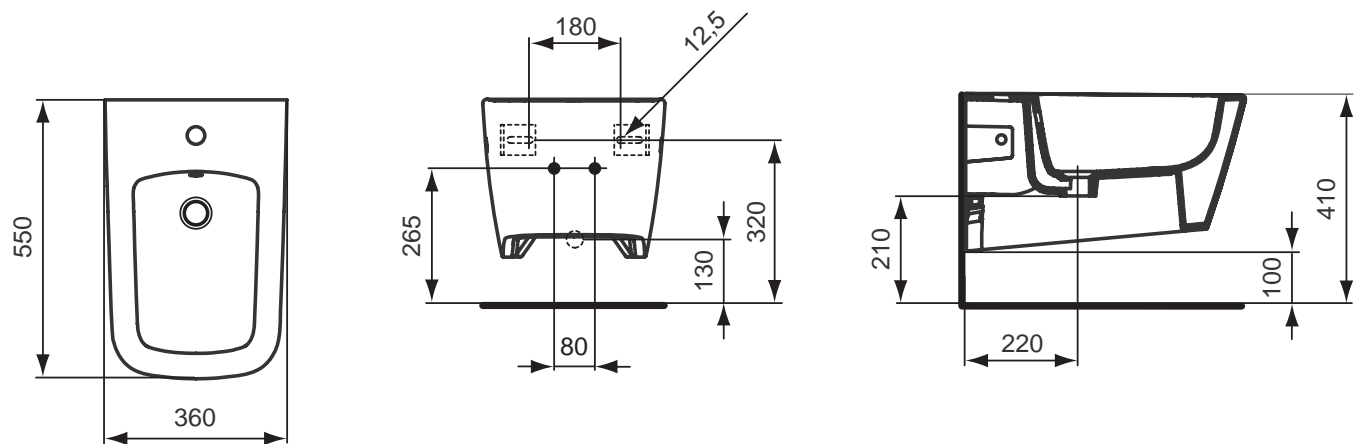

Finishes

01 White