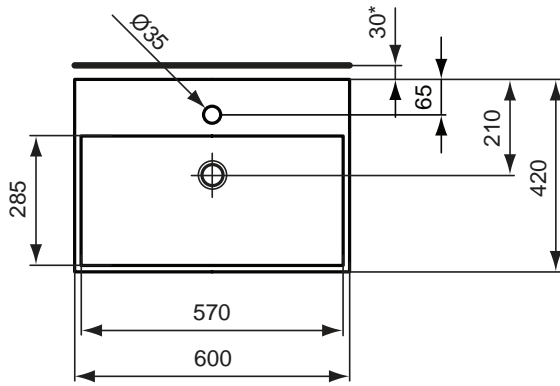

Finishes

01 White

K 0781 .. 30* = suggested measure