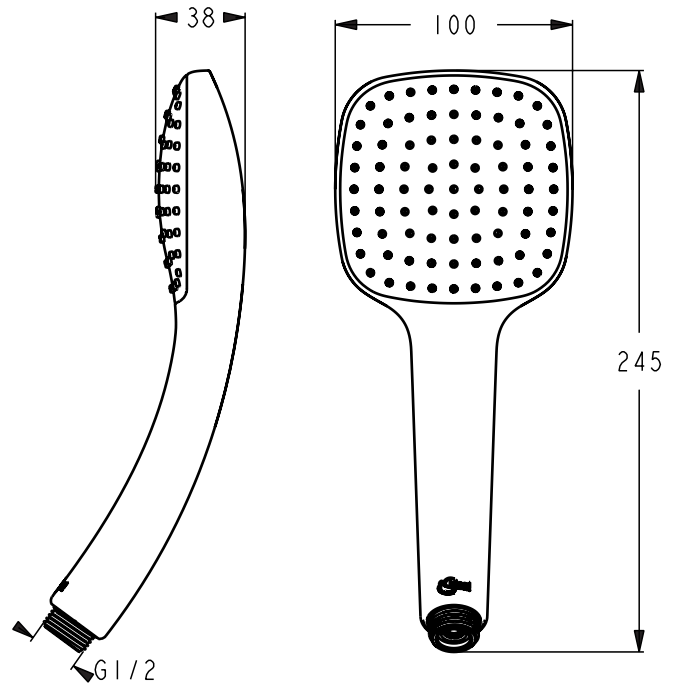

Designer: Artefakt

Description

IdealRain Cube M3 square handspray with a 100x100 mm dimension, 3 functions, minimum water pressure 0.1bar, 8lt/min flow regulator and easy to clean spray nozzles, chrome

IdealRain Cube M1 square handspray with a 100x100 mm dimension, 1 function, minimum water pressure 0.1bar, 8lt/min flow regulator and easy to clean spray nozzles, chrome

Product

Article-No.

IdealRain Cube handspray M3	B0003AA
IdealRain Cube handspray M1	B0002AA

Finishes

AA Chrome

Bathroom Fittings

B0002 ..