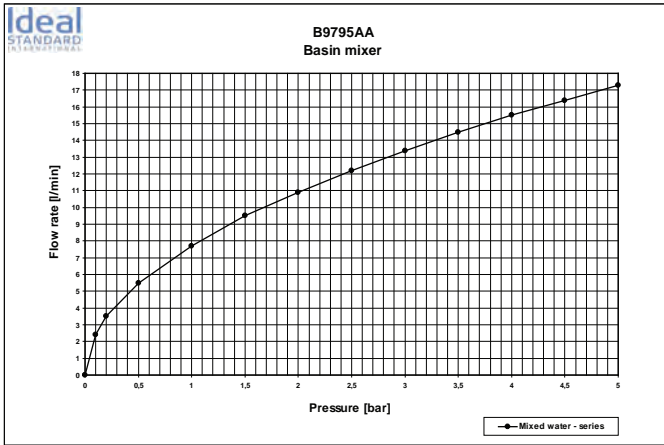

A2650NU

Finishes

AA Chrome

NU Neutral

Bathroom
Fittings

Bathroom
Fittings

Designer: Artefakt

Washbasin mixer
please refer to page 447