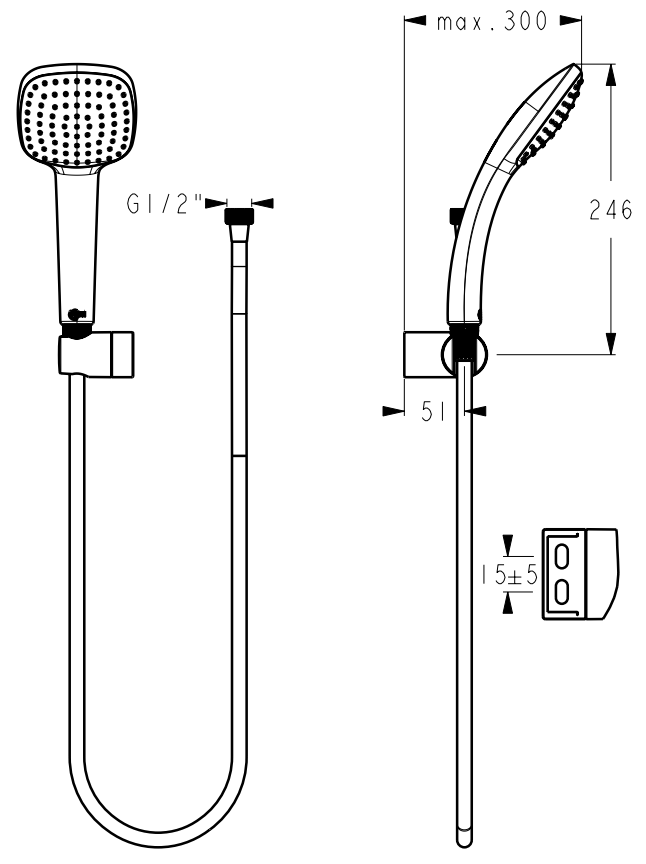

Designer: Artefakt

Description

IdealRain Cube M3 shower set with a 3 function handspray with 8lt/ min flow regulator, 100x100 mm square handspray head, a 1750 mm Idealflex hose and wall mounted swivelling handspray holder, chrome

IdealRain Cube M1 shower set with a 1 function handspray with 8lt/ min flow regulator, 100x100 mm square handspray head, a 1750 mm Idealflex hose and wall mounted swivelling handspray holder, chrome

Product

Article-No.

IdealRain Cube shower set M3	B0020AA
IdealRain Cube shower set M1	B0019AA

Finishes

AA Chrome

Bathroom Fittings

B 0019 ..