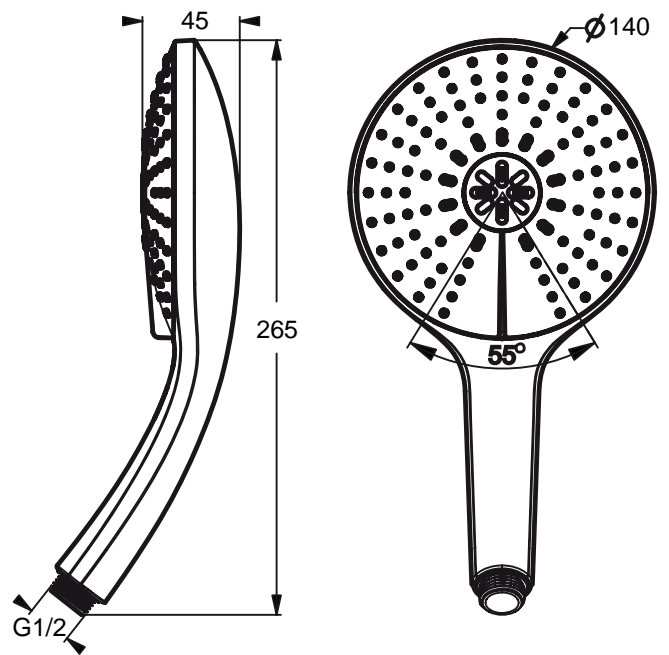

B9407 ..

Bathroom Fittings