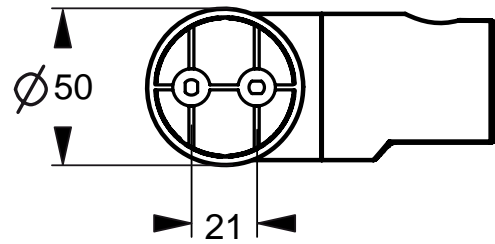

AA Chrome

Bathroom Fittings

B9467 ..

B9468 ..

Designer: Artefakt

Description

IdealRain Cube Shower System: Applied to exposed fittings this system consists of an 109 cm (105 cm from center) long shower pipe with an integrated diverter and an adjustable solid wall bracket, Ultra Slim square head shower 200x200 mm (12lt/min flow regulator) and bended arm fixed to the wall bracket, 1750 mm Idealflex hose, 3 function square handspray 100x100 mm and easy to move slider with a push button.