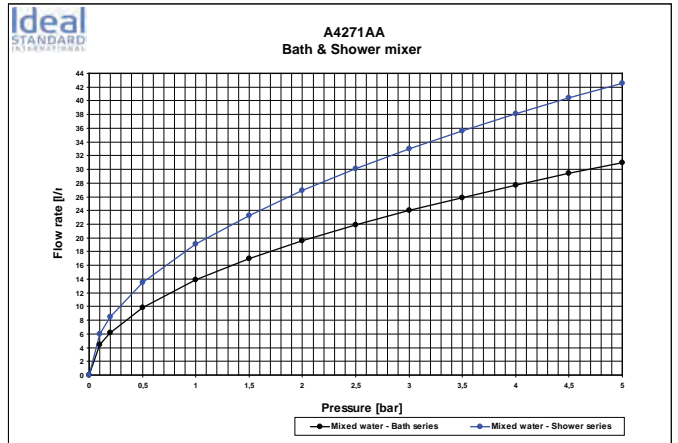

Bathroom Fittings