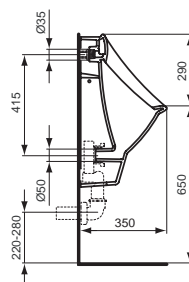

Description

San Remo urinal - top inlet, concealed outlet - including fixation kit.

Alternative product

San Remo urinal - back inlet, concealed outlet - including fixation kit.

San Remo urinal electronic - back inlet, concealed outlet - with electronic kit.

Necessary equipment

Siphon, horizontal outlet.

Siphon, vertical bottom outlet.

Recommended equipment

Urinal separator 87x360x660 mm.

Ceramic Products

Product

Article-No.

Urinal, top inlet	R381001

Alternative product

Urinal, back inlet	R381101
Urinal, electronic	R381301

Necessary equipment

Siphon with horizontal outlet	K822367
Siphon with vertical bottom outlet	K822401

Recommended equipment

Urinal separator	W390401

Finishes

01 White

R 3813 ..