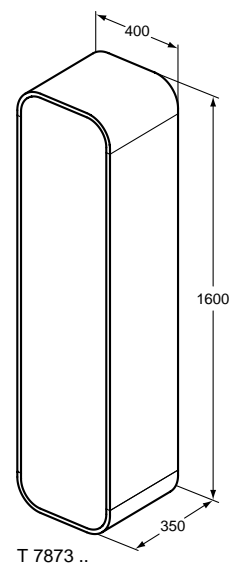

Finishes

- 01 White
- WG Glossy White
- BH Mirror
- S3 Glossy Light Brown