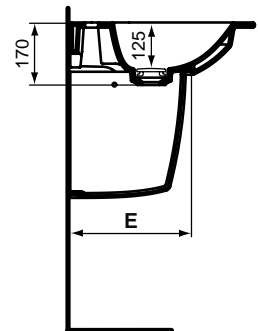

Finishes

01 White

	A	B	C	D	E
T 0448 ..	1000	610	360	540	330
T 0447 ..	800	540	360	540	330
T 0446 ..	600	475	320	500	325