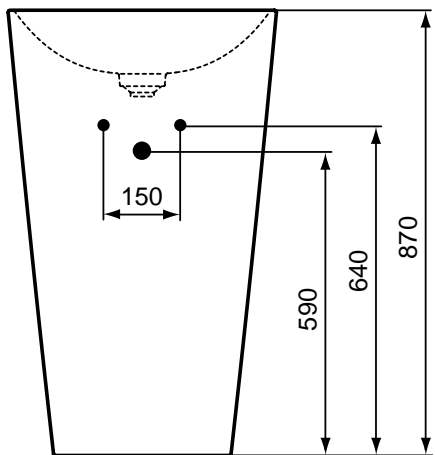

Finishes

01 White