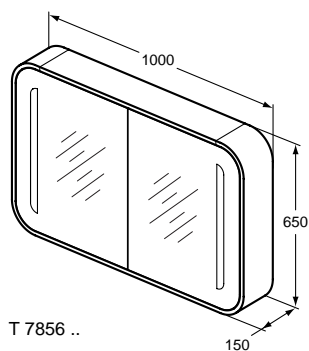

Finishes

- 01 White
- WG Glossy White
- BH Mirror
- S3 Glossy Light Brown