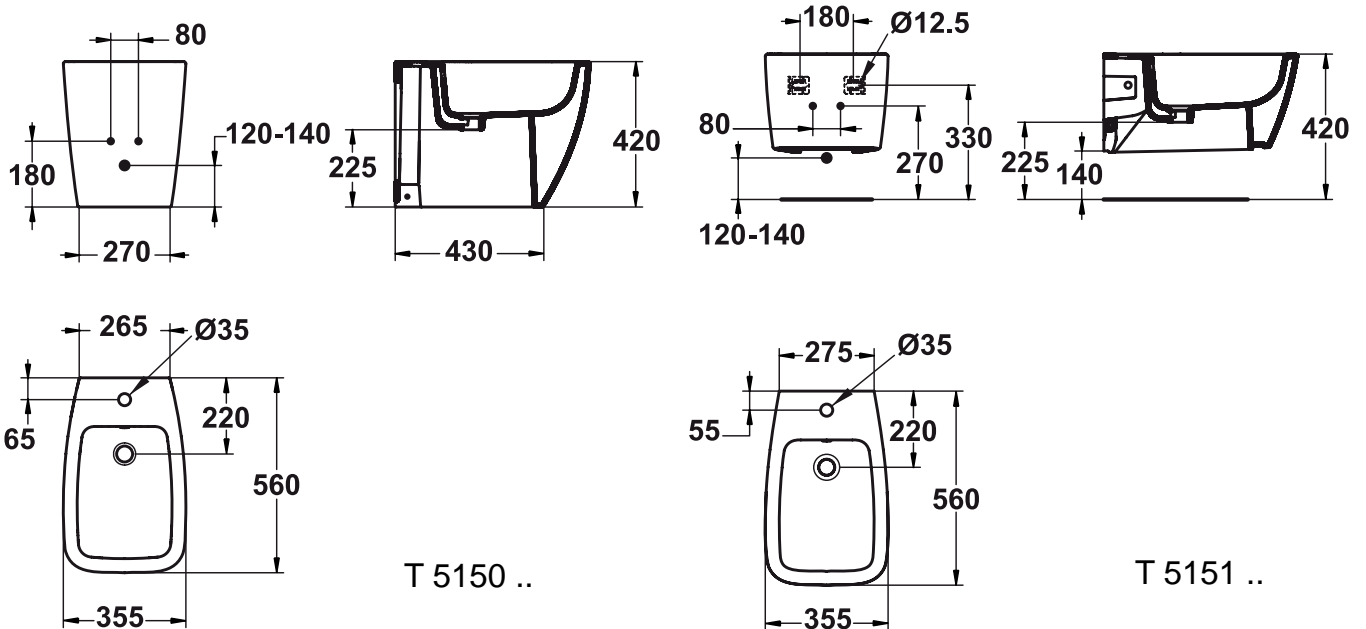

Finishes

01 White