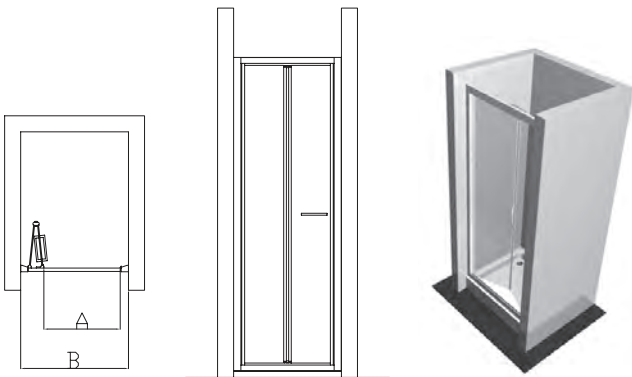

Finishes

EO Chrome

DIMENSIONS	- ADJUSTMENTS (cm)	- DOOR OPENING (cm)
KUBO / BF 100	97,0 : 102,0	78,0
KUBO / BF 90	87,0 : 92,0	68,0
KUBO / BF 80	77,0 : 82,0	58,0

DIMENSIONS	ADJUSTMENTS(cm)
KUBO / L 80	77 : 82
KUBO / L 85	82 : 87
KUBO / L 90	87 : 92