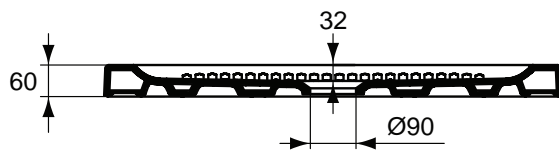

Finishes

01 White

AA Chrome

	A	B	C
T 2662 ..	900	900	450
T 2660 ..	800	800	350