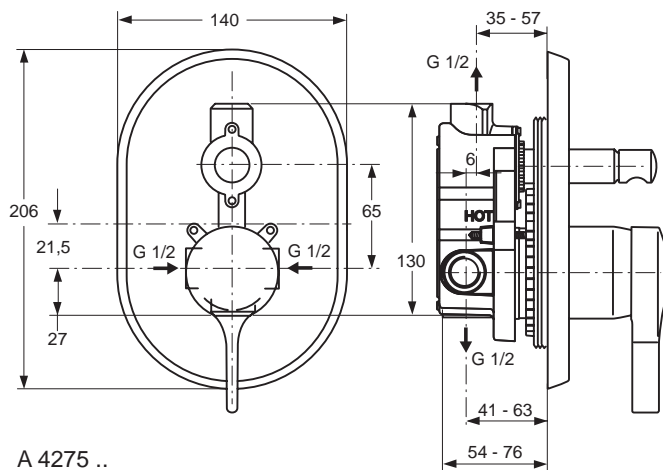

Finishes

- AA Chrome
- NU Neutral