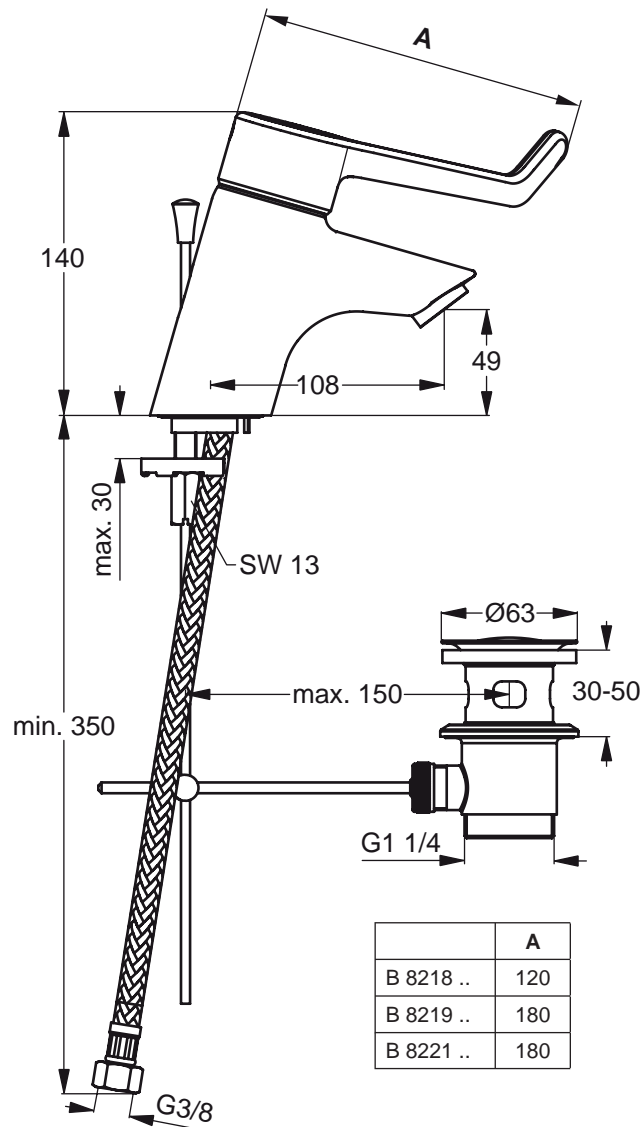

B8313 ..

Finishes

AA Chrome