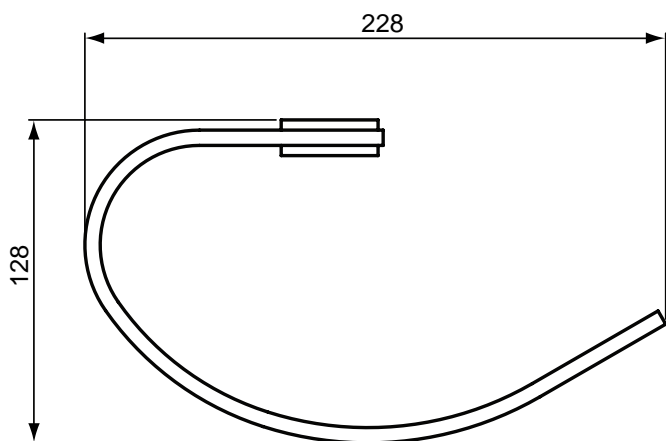

Finishes

AA Chrome

B 9264 ..