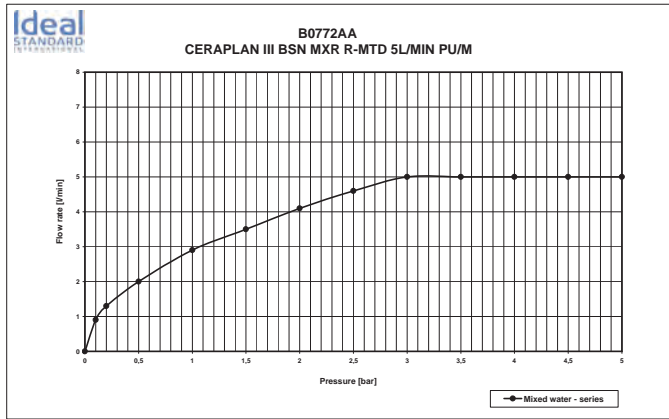

Product

Article-No.

Bath & Shower built in mixer	A6115AA
Shower built in mixer	A6114AA

Necessary equipment

Kit 1 Easy-Box	A1000NU
----------------	----------------

Finishes

AA Chrome

NU Neutral