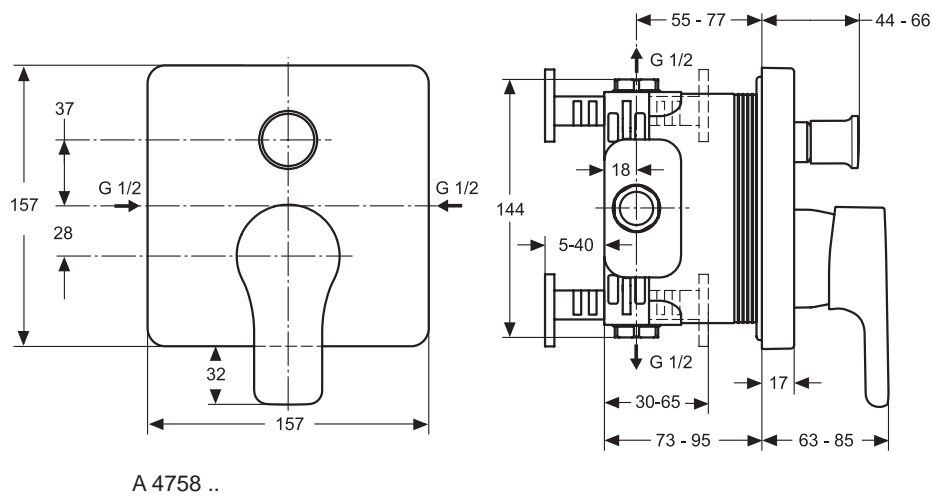

Finishes

- AA Chrome
- NU Neutral