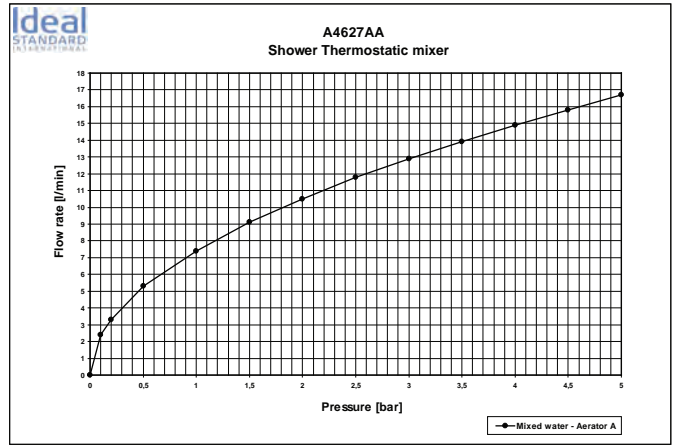

Product

Article-No.

Bath & Shower exposed mixer

A5550AA

Finishes

AA Chrome

Bathroom
Fittings

Bathroom
Fittings