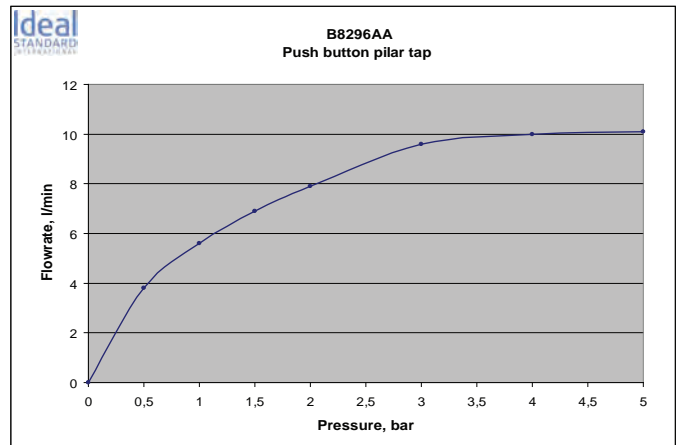

Product

Article-No.

Basin tap push button

B4664AA

Finishes

AA Chrome

Bathroom Fittings

Bathroom Fittings