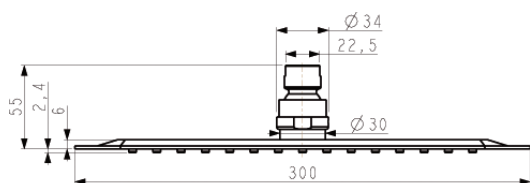

Finishes

AA Chrome

Bathroom Fittings