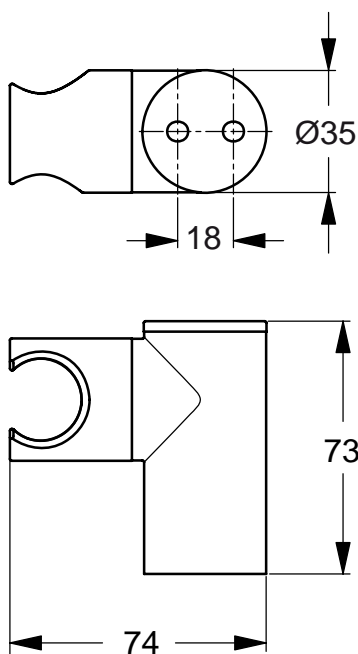

Finishes

AA Chrome

Bathroom Fittings

B9847 ..