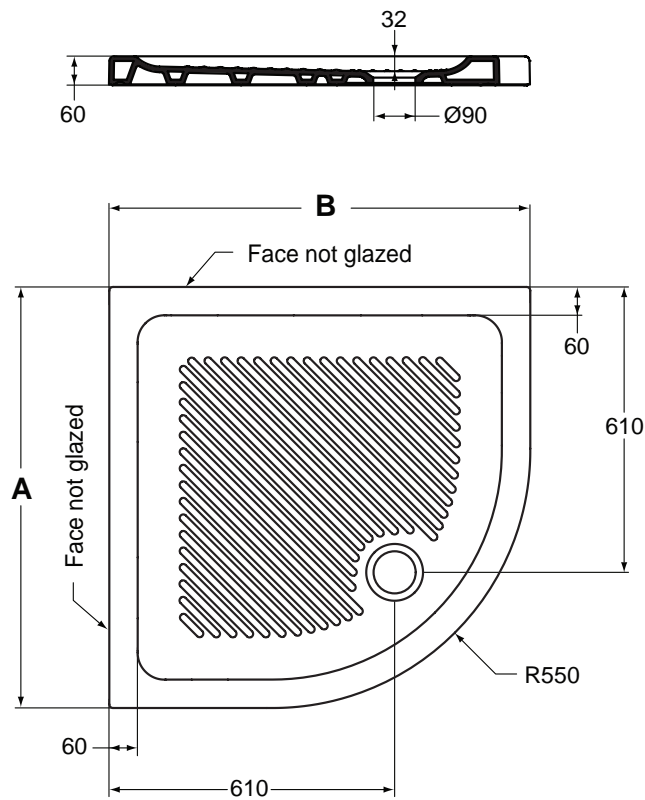

Finishes

01 White

AA Chrome

	A	B
T 2668 ..	900	900
T 2666 ..	800	800