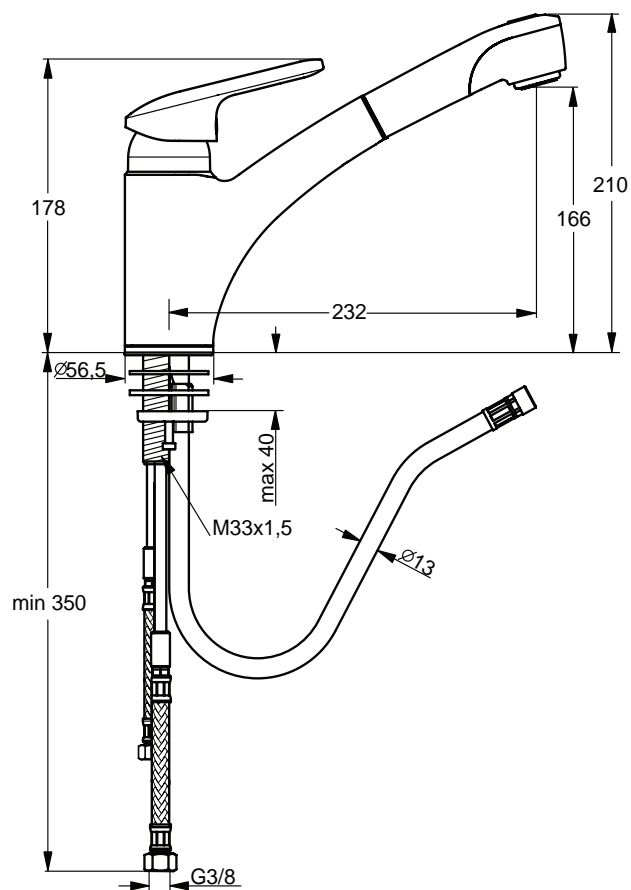

B9792..

Kitchen Fittings