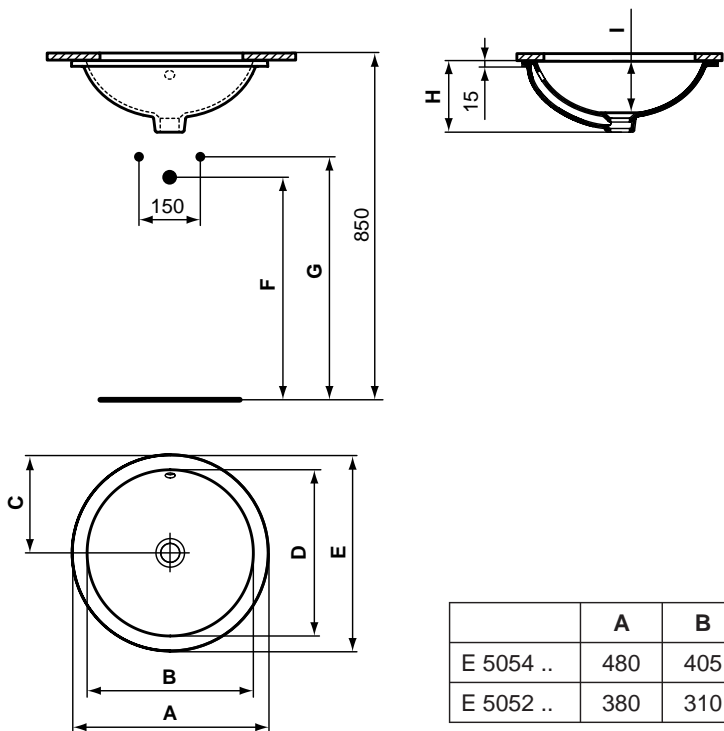

Finishes

01 White

	A	B	C	D	E	F	G	H	I
E 5054 ..	480	405	240	405	480	540	590	175	130
E 5052 ..	380	310	190	310	380	550	600	165	120