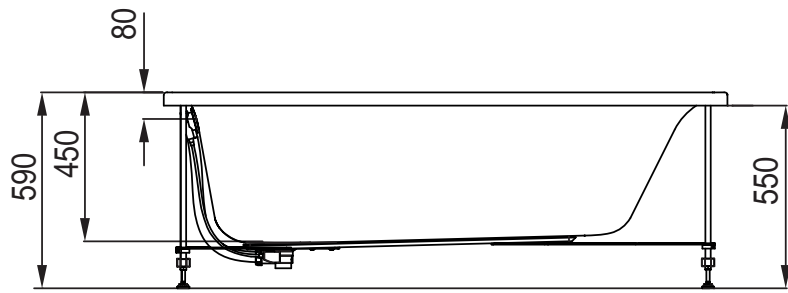

Non-Whirlpool
Tubs

	A	B	C	D
K 2309 ..	1600	700	900	250
K 2310..	1600	700	900	250
K 2311 ..	1700	700	1000	250
K 2312..	1700	700	1000	250
K 2313 ..	1700	750	1000	250
K 2314..	1700	750	1000	250
K 2315 ..	1700	800	1000	300
K 2316..	1700	800	1000	300