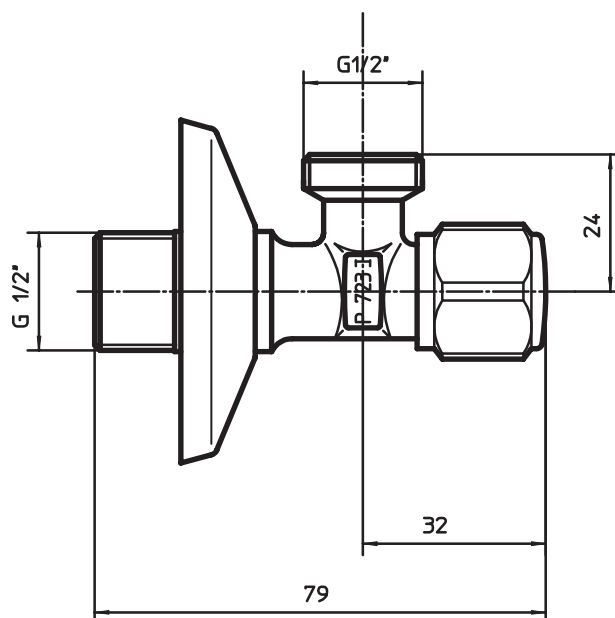

Description

Cross handle angle valve G1/2", chrome

Angle valve G1/2" x G1/2", chrome

Product

Article-No.

Angle valve G1/2", cross handle

A5179AA

Angle valve G1/2" x G1/2"

Z8148AA

Finishes

AA Chrome

Bathroom
Fittings