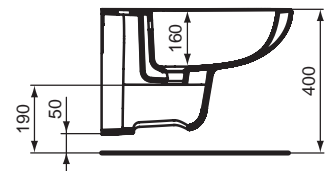

T 5102 ..

T 5100 ..

T5101

Description

Tempo basin 60x50cm, 1 taphole

Tempo basins 50x43cm, 1 taphole

Can be installed wall hung or with pedestal/semi pedestal.

Necessary equipment