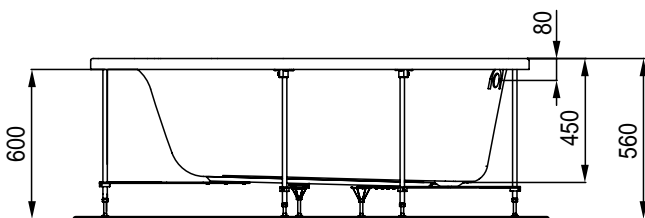

Finishes

01 White

K 2323 ..