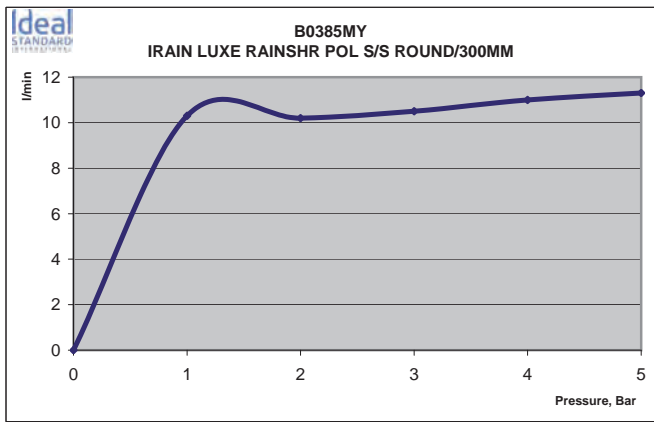

Bathroom
Fittings

Bathroom
Fittings

Showers
please refer to page 572

Please refer to page 746
for spare parts list

Elegant, handy, easy to use, IdealSpray has 4 different shapes of trigger spray shower sets to choose from, so as to reflect your personal taste. The right combination of functionality and design allows your to cover your everyday bathroom needs, while at the same time creating a perfect aesthetic and harmony with all your sanitary ware. The models are being thoroughly tested in order to ensure high quality performance and long lasting usage. Our flow regulators cut water consumption, giving you the peace of mind that you are saving water, energy and money, without compromising functionality.