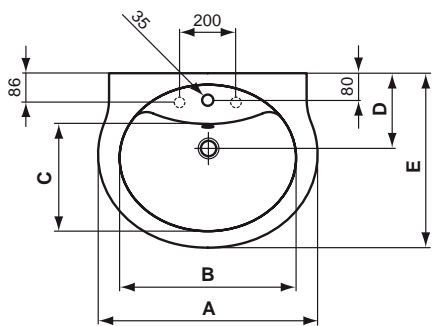

Finishes

01 White

	A	B	C	D	E	P	Q	R	S	tap holes
E 7480 ..	700	570	340	215	540	550	600	800	860	ooo
E 7460 ..	600	490	300	210	490	540	590	800	850	ooo