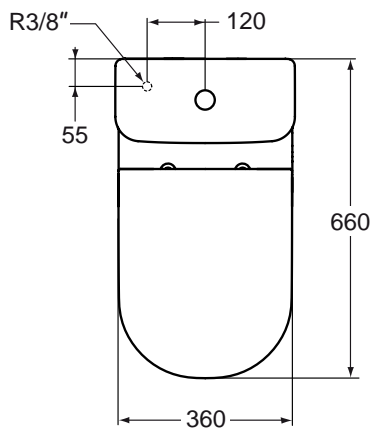

Finishes

01 White