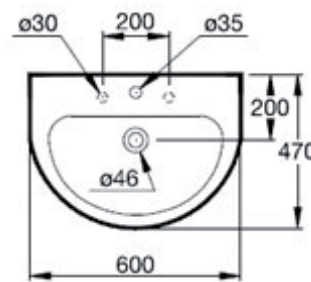

Finishes

01 White