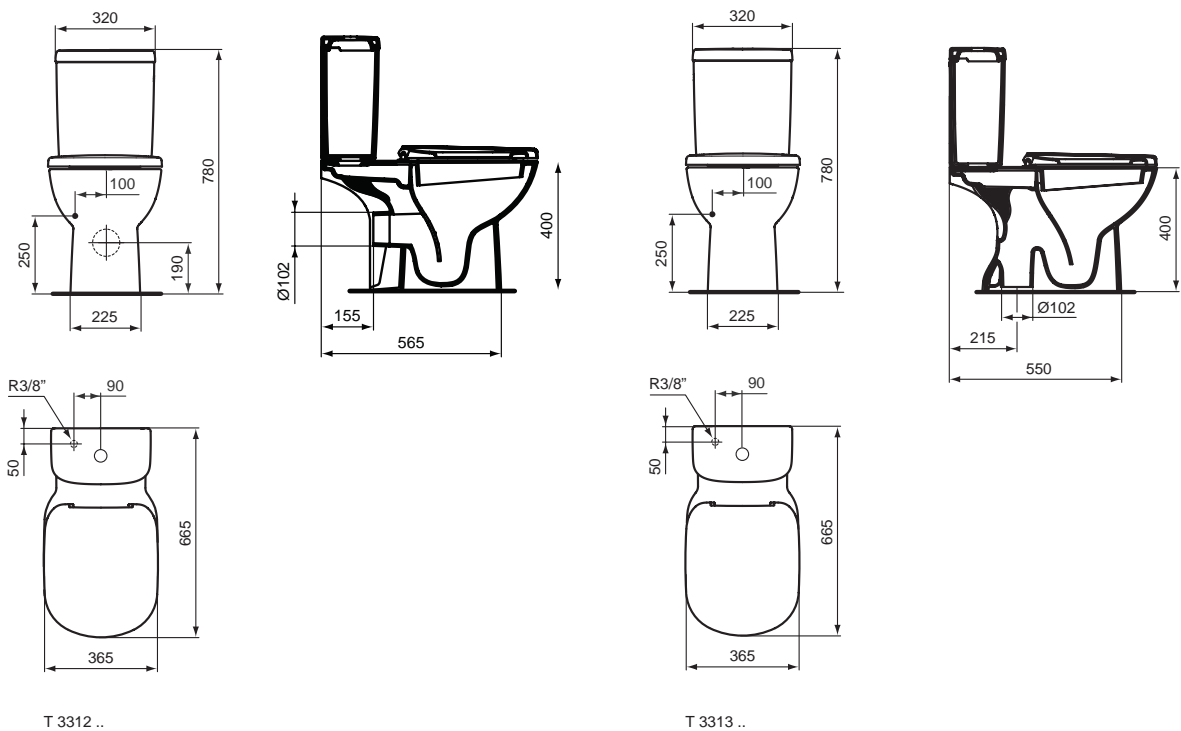

Finishes

01 White