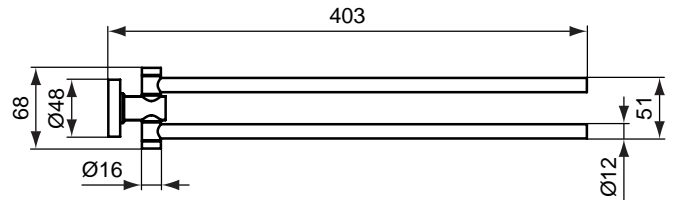

Description

Iom single towel rail 45 cm, chrome.

Iom single towel rail 60 cm, chrome.

Iom double towel rail 40 cm, chrome.

Product

Article-No.

Towel rail 45 cm	A9117AA
Towel rail 60 cm	A9118AA
Towel rail double 40 cm	A9131AA

Finishes

AA Chrome

	A
A 9117 ..	450
A 9118 ..	600

A 9131 ..