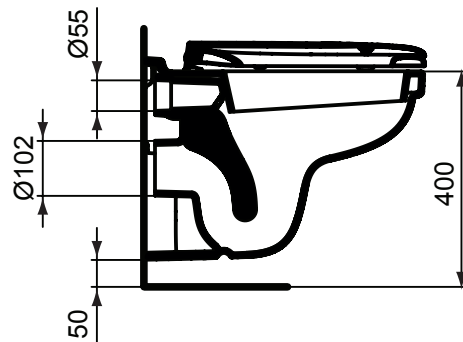

Finishes

- 01 White
- 99 Neutral