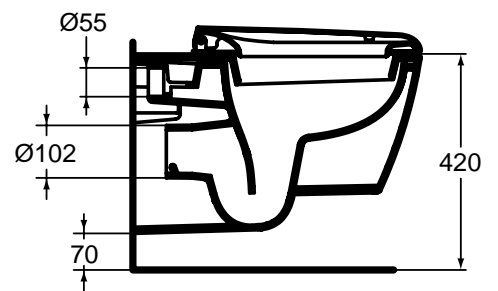

Finishes

01 White