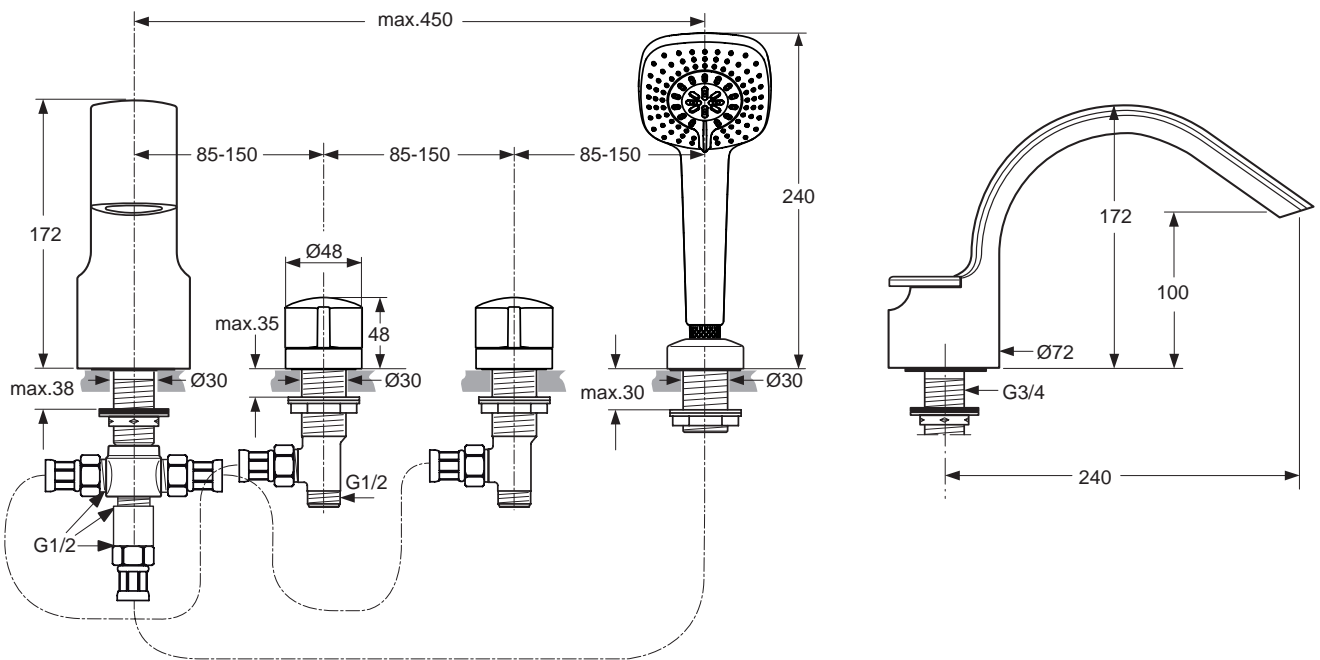

Finishes

AA Chrome

Bathroom Fittings