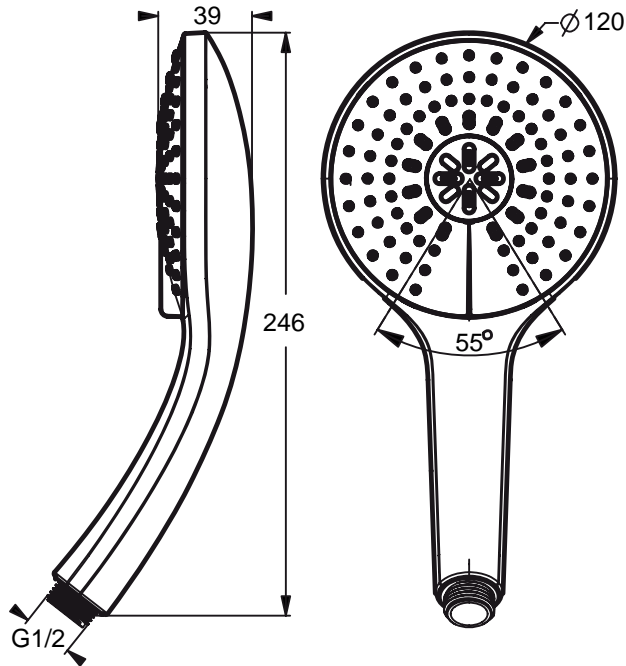

Finishes

AA Chrome

B9405 ..