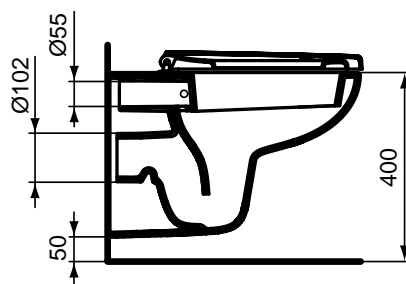

Finishes

01 White