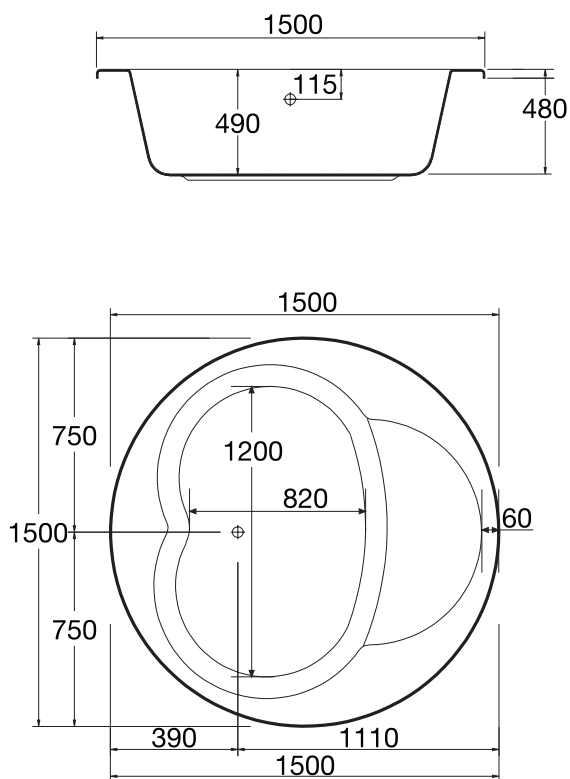

Finishes

01 White

G 8197 ..