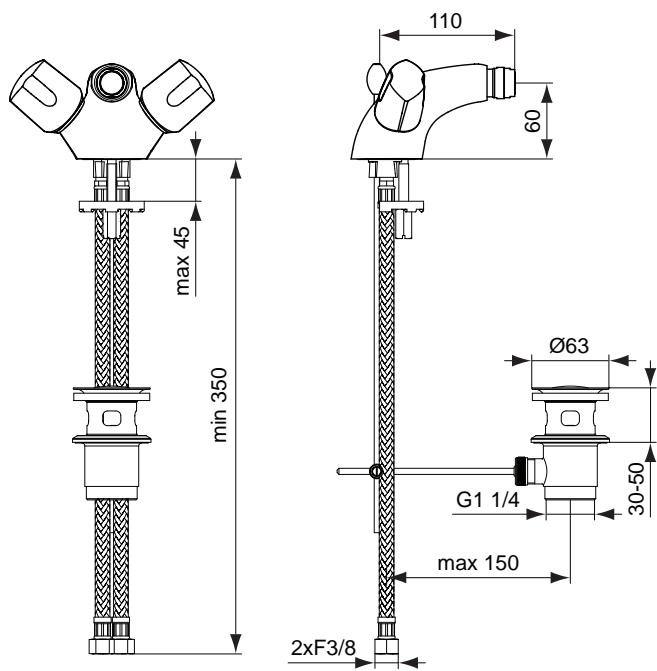

Finishes

AA Chrome

B 1896..