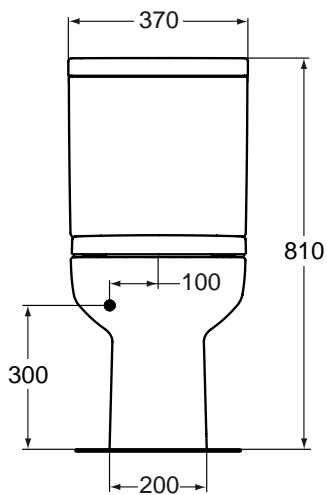

Finishes

01 White