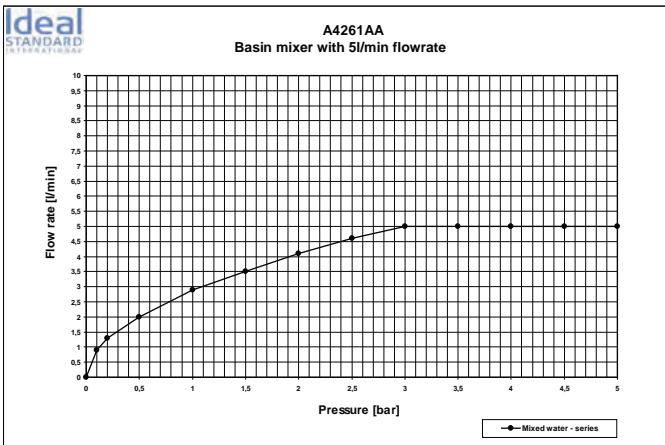

Bathroom
Fittings