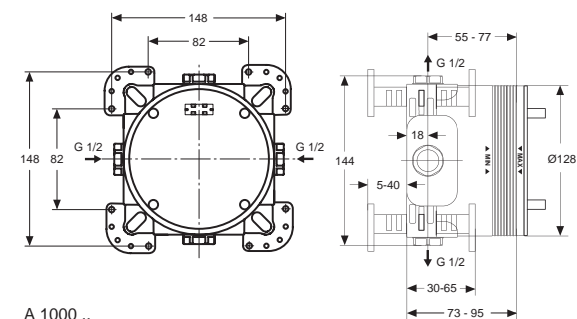

Designer: Artefakt

Description

Connect bath & shower built-in, kit 2, 47 mm Click cartridge, pull-out knob for diverter and hot temperature limiter, chrome

Connect shower built-in, kit 2, 47 mm Click cartridge and hot temperature limiter, chrome

Necessary equipment

Easy Box kit 1, internal built in part for built in fittings, with pipe connections, fixation feet and fixation holes, support for accurate and reliable positioning both horizontally and vertically, grooves to facilitate trimming of the protruding parts of the box and flushing device

Product

Article-No.

Bath & Shower built in mixer	A5802AA
Shower built in mixer	A5801AA

Necessary equipment

Kit 1 Easy-Box	A1000NU

Finishes

- AA Chrome
- NU Neutral

Bathroom Fittings

A 1000 ..