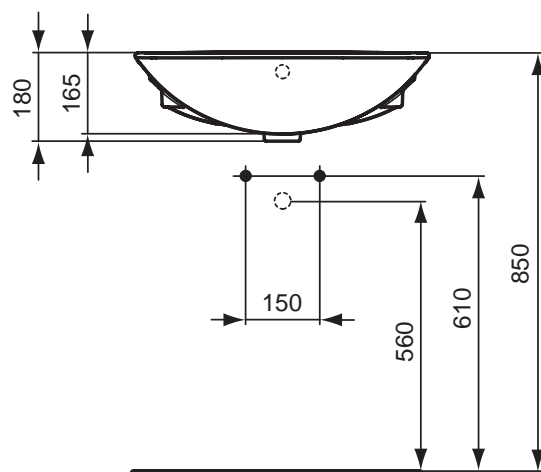

Finishes

01 White