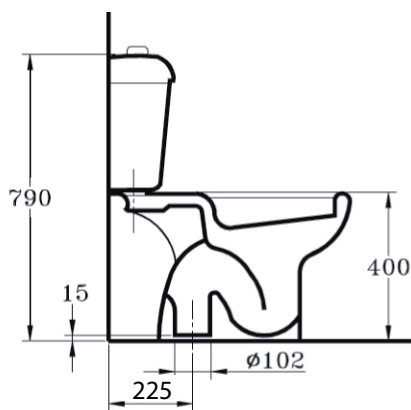

Finishes

01 White