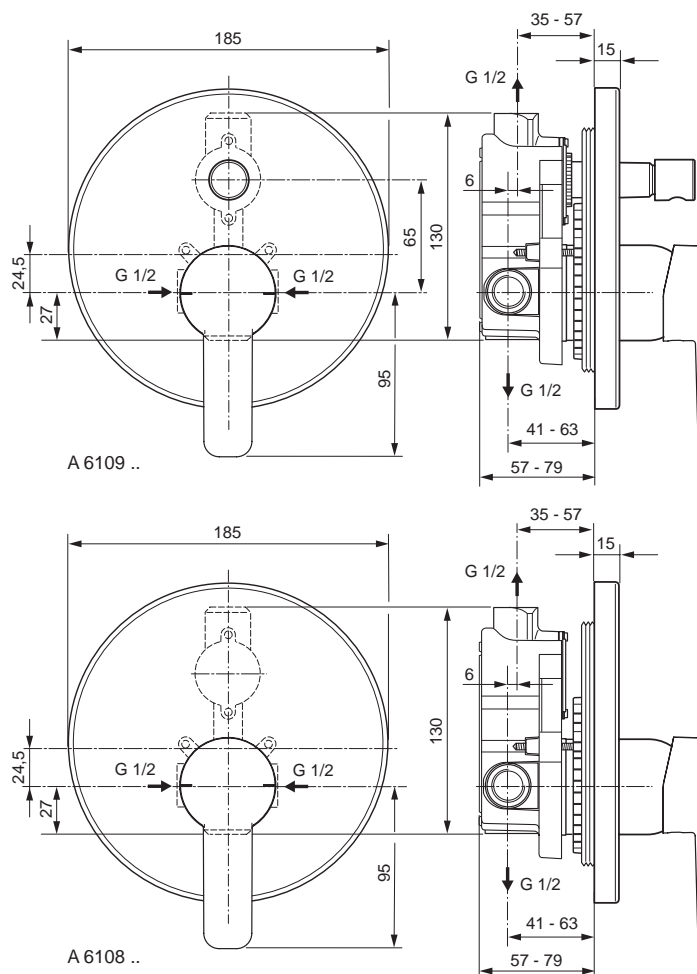

Finishes

- AA Chrome
- NU Neutral