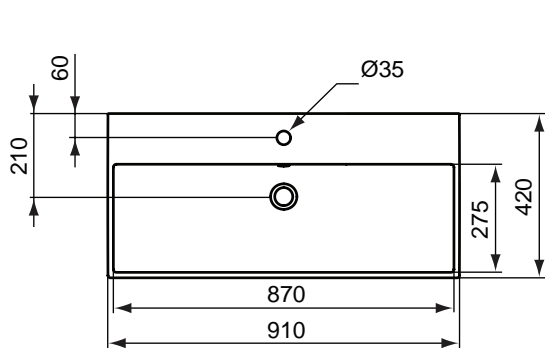

Finishes

01 White

K 0786 ..