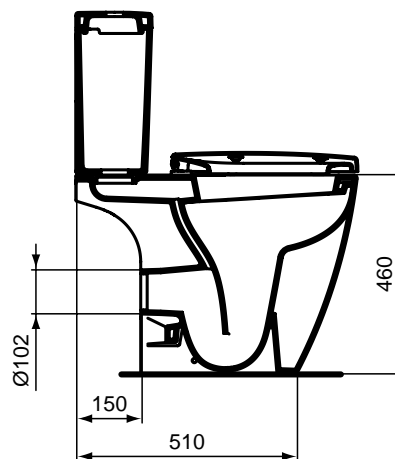

Finishes

01 White