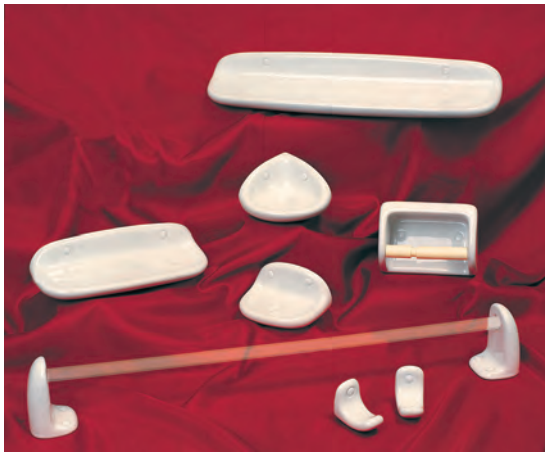

Description

Soap holder, Corner soap holder, Soap holder/shelf, Paper holder with bar, Shelf 50 cm, Single robe hook (pair), Acrylic towel holder bar

Furniture & Accessories

Product	Article-No.
Soap holder	G931001
Corner soap holder	G932001
Soap holder/shelf	G933001
Paper holder with bar	G934001
Shelf 50 cm	G935001
Single robe hook (pair)	G936001
Acrylic towel holder bar	G938001