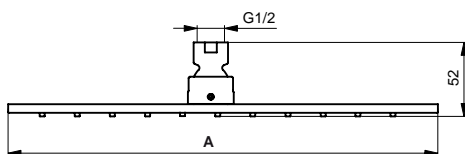

	A
B 0025 ..	300 x 300
B 0024 ..	200 x 200

B 9446 ..

Designer: Artefakt

Description

IdealRain Cube XL3 shower set with a 3 function handspray with 8lt/min flow regulator, 130x130 mm square handspray head, a 1750 mm Idealflex hose and wall mounted swivelling handspray holder, chrome