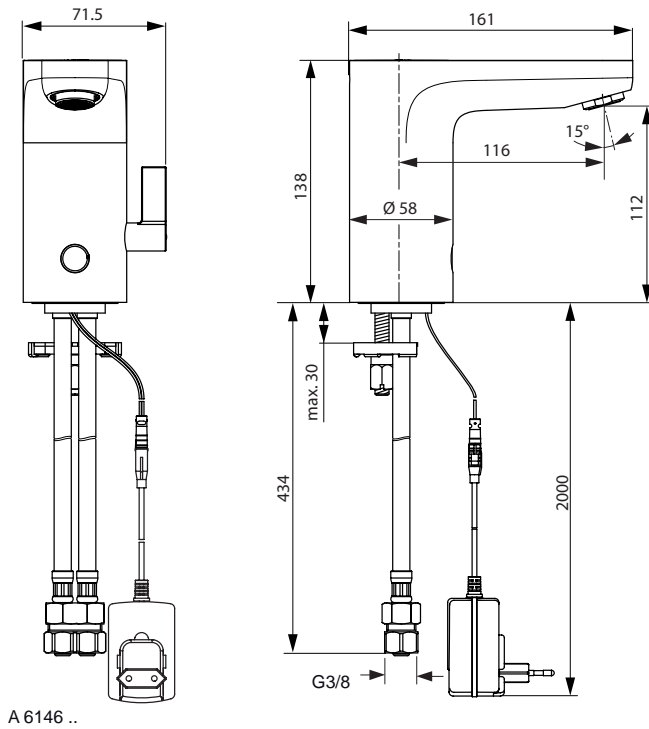

A 6146 ..

Finishes

AA Chrome