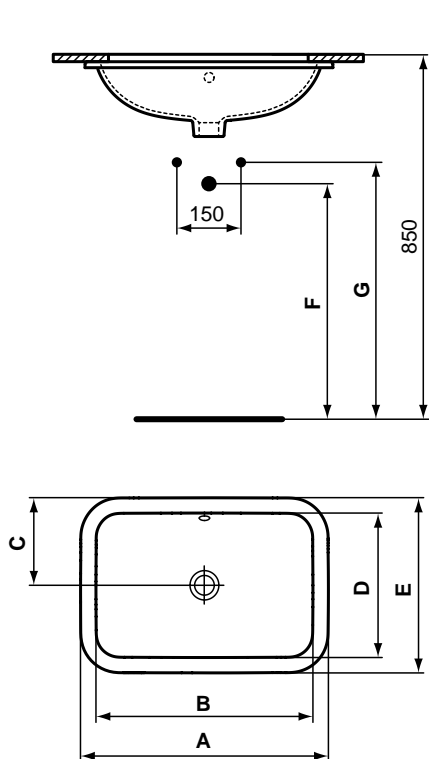

Finishes

01 White

	A	B	C	D	E	F	G
E 5061 ..	580	510	205	340	410	540	590
E 5058 ..	500	430	190	310	380	540	590
E 5056 ..	420	355	175	285	350	565	615