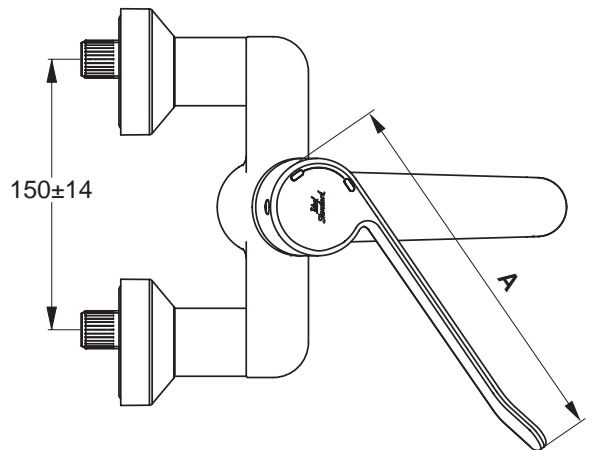

AA Chrome

Bathroom
Fittings

	A	B
B 8314 ..	180	208
B 8315 ..	230	208
B 8316 ..	180	258

Description

Ceraplus basin push button mixer, Meloh cartridge, laminar aerator vandal proof, flexible hoses SPX, without pop-up waste, chrome