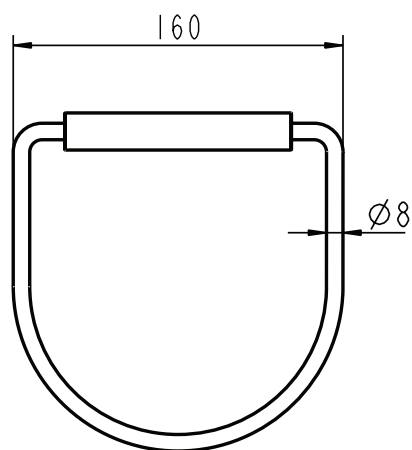

Description

Connect towel ring, chrome.

Connect single robe hook, chrome.

Furniture & Accessories

Product

Article-No.

Towel ring	N1384AA
Robe hook, single	N1380AA

Finishes

AA Chrome