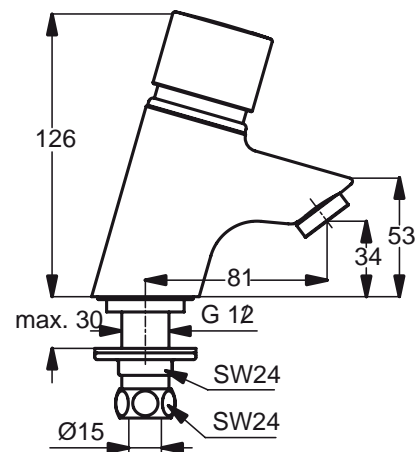

Description

Ceraplus basin push button mixer, Meloh cartridge, laminar aerator vandal proof, flexible hoses SPX, without pop-up waste, chrome

Ceraplus basin push button pillar tap, Meloh cartridge, laminar aerator vandal proof, flexible hoses SPX, without pop-up waste, chrome

Ceraplus basin push button pillar tap Piccolo, Meloh cartridge, laminar aerator vandal proof, flexible hoses SPX, without pop-up waste, chrome

Alternative product

You can obtain a **maximum 1,7lt/min flowrate** with one extra component. Specifically:

Ceraplus basin push button mixer with a maximum 1,7lt/min flowrate, Meloh cartridge, laminar aerator vandal proof, flexible hoses SPX, without pop-up waste, chrome. **Necessary codes to order: B8295AA (Mixer) and F960848AA (regulator).**

Ceraplus basin push button pillar tap with a maximum 1,7lt/min flowrate, Meloh cartridge, laminar aerator vandal proof, flexible hoses SPX, without pop-up waste, chrome. **Necessary codes to order: B8296AA (Tap) and F960848AA (regulator).**

Ceraplus basin push button pillar tap Piccolo with a maximum 1,7lt/min flowrate, Meloh cartridge, laminar aerator vandal proof, flexible hoses SPX, without pop-up waste, chrome. **Necessary codes to order: B8301AA (Tap) and F960848AA (regulator).**

Recommended equipment

Regulator that provides a maximum 1,7lt/min flowrate.

Product

Article-No.

Basin push button mixer	B8295AA
Basin push button pillar tap	B8296AA
Basin push button pillar tap Piccolo	B8301AA

Recommended equipment

Regulator 1,7lt/min	F960848AA

Finishes

AA Chrome