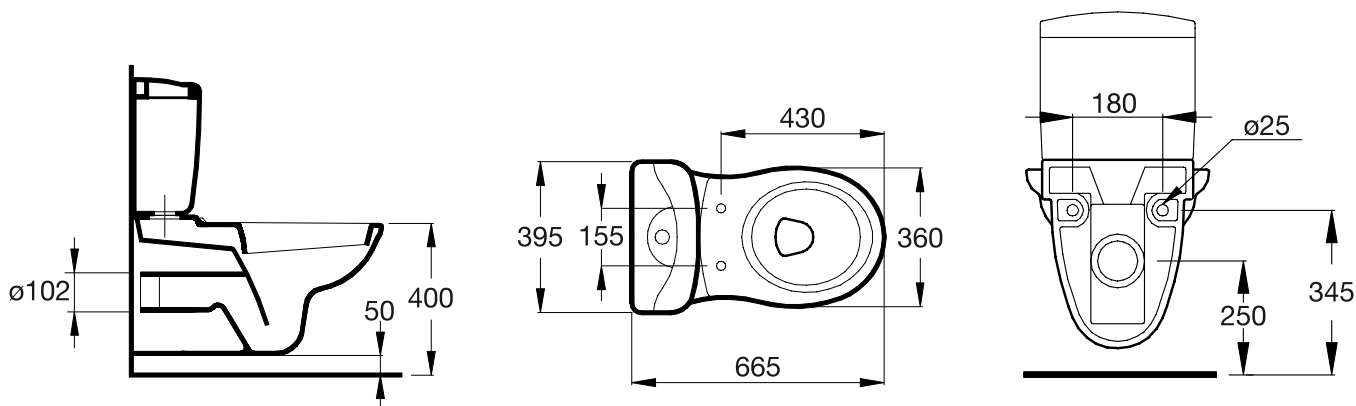

Recommended equipment

Chair support.

Ceramic
Products

Product	Article-No.
Wall mounted close coupled bowl P-trap	G646101

Alternative product	Article-No.
Wall mounted close coupled bowl P-trap with douche	G647201

Necessary equipment	Article-No.
Tank	G643401
Seat & cover soft closing	G390101
Seat & cover, stainless steel hinges	R390201

Recommended equipment	Article-No.
Chair support	G0093AC

1. **Finishes**
   01 White
   AC White