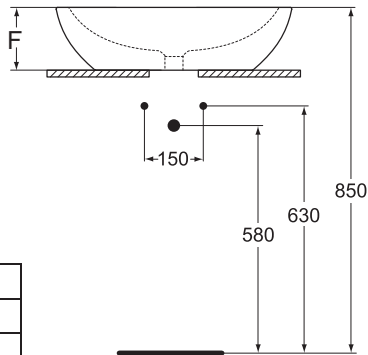

Finishes

01 White

	A	B	C	D	E	F
K0784	600	535	420	210	360	160
K0785	755	675	430	215	345	155