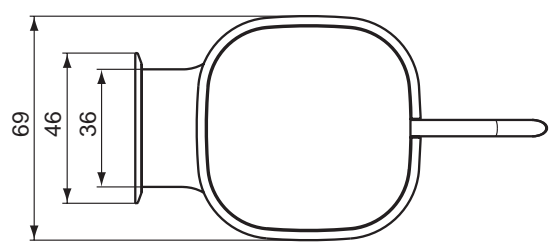

Designer: Artefakt

Description

Softmood wall-mounted soap dish, chrome.

Softmood wall-mounted lotion dispenser, chrome

Furniture & Accessories

Product

Article-No.

Soap dish	A9141AA
Lotion dispenser	A9140AA

Finishes

AA Chrome

A9140 ..