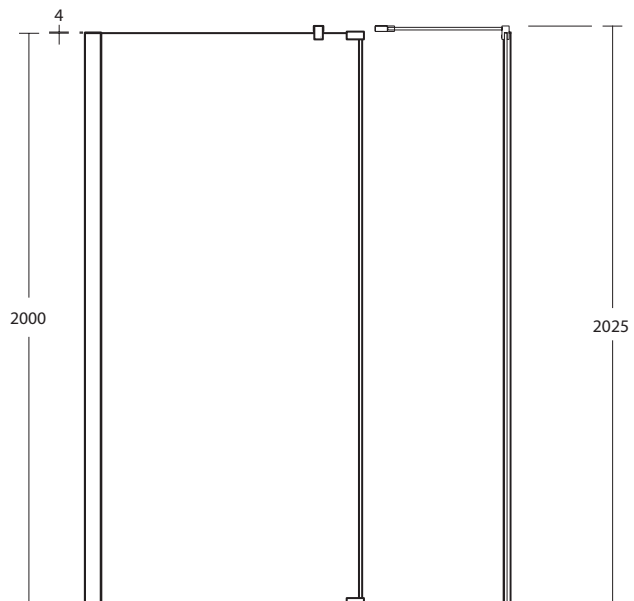

Finishes

EO Chrome

Panel	Adjustments A (cm)	Dimension B (cm)
70	65,4 - 67,7	65,0 - 99,4
76	71,4 - 73,7	65,0 - 99,4
80	75,4 - 77,7	65,0 - 99,4
90	85,4 - 87,7	65,0 - 99,4
100	95,4 - 97,7	65,0 - 99,4
120	115,4 - 117,7	65,0 - 99,4
140	135,4 - 137,7	65,0 - 99,4
160	155,4 - 157,7	65,0 - 99,4

Recommended opening minimum 500mm