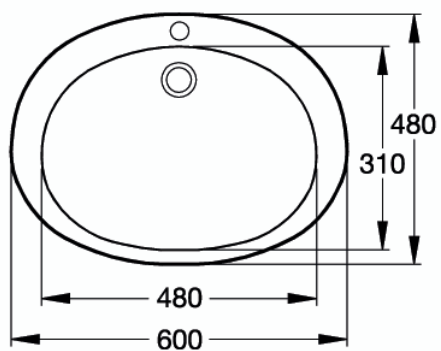

Finishes

01 White