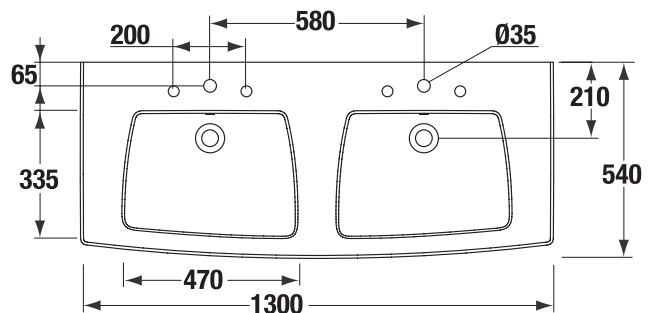

Finishes

01 White