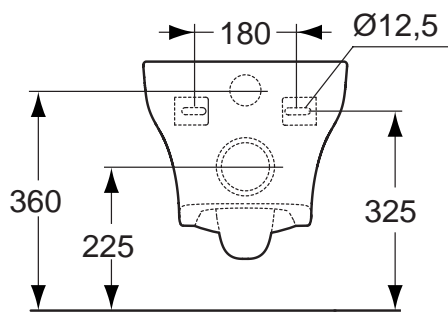

Finishes

01 White