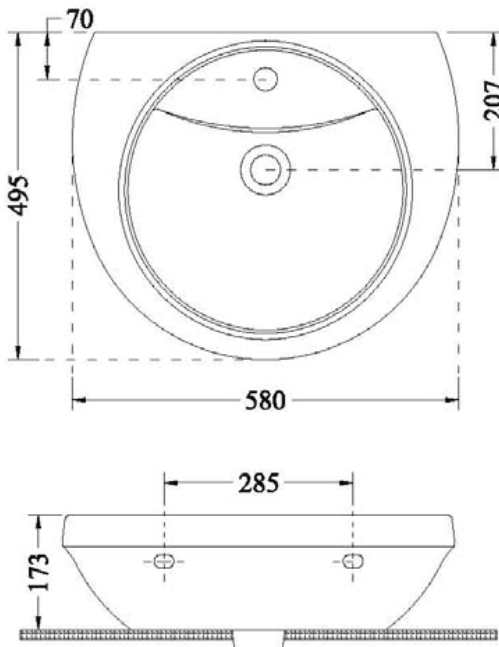

Ceramic Products

Product

Article-No.

AREAL lavatory 60 x 49 cm	W410801
---------------------------	----------------

Recommended equipment

Pedestal large	W312301
Semi pedestal large	W312401

Finishes

01 White