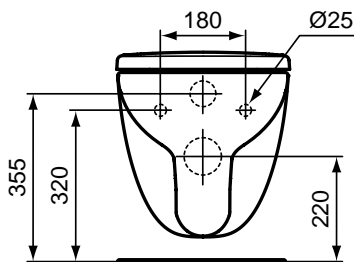

Finishes

01 White