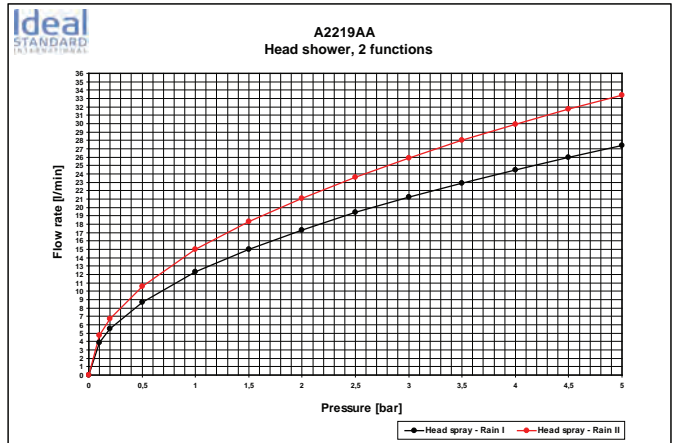

Product

Article-No.

Cerawell IdealFlex shower hose, 125 cm	A3306AA
Cerawell IdealFlex shower hose, 160 cm	A3330AA

Finishes

AA Chrome

Bathroom Fittings

KITCHEN FITTINGS

2015