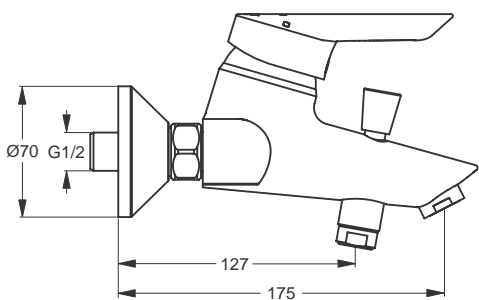

Finishes

- AA Chrome
- NU Neutral