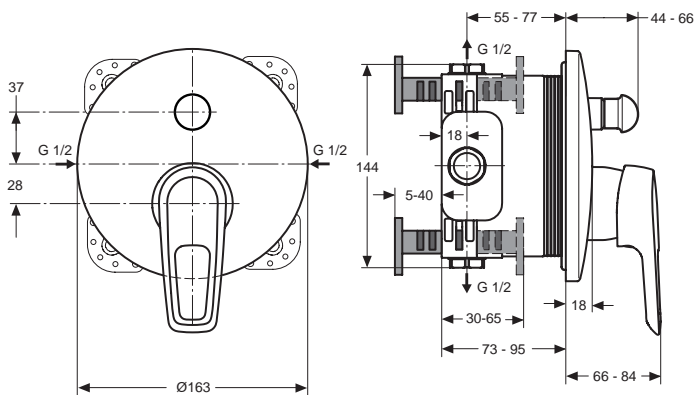

Finishes

- AA Chrome
- NU Neutral

A 5664..