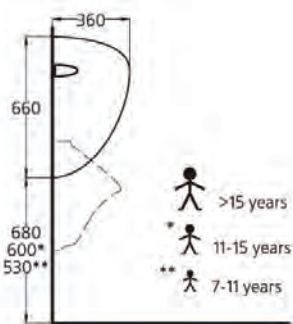

Description

San Remo urinal - top inlet, concealed outlet - including fixation kit.

Alternative product

San Remo urinal - back inlet, concealed outlet - including fixation kit.

San Remo urinal electronic - back inlet, concealed outlet - with electronic kit.

Necessary equipment

Siphon, horizontal outlet.

Siphon, vertical bottom outlet.

Recommended equipment

Urinal separator 87x360x660 mm.

Ceramic Products

Product

Article-No.

Urinal, top inlet	R381001

Alternative product

Urinal, back inlet	R381101
Urinal, electronic	R381301

Necessary equipment

Siphon with horizontal outlet	K822367
Siphon with vertical bottom outlet	K822401

Recommended equipment

Urinal separator	W390401

Finishes

01 White