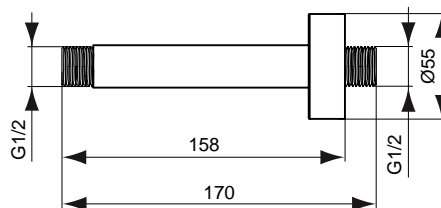

	A
B 0025 ..	300 x 300
B 0024 ..	200 x 200

B 9446 ..

Designer: Artefakt

Description

IdealRain Cube XL3 shower set with a 3 function handspray with 8lt/min flow regulator, 130x130 mm square handspray head, a 1750 mm Idealflex hose and wall mounted swivelling handspray holder, chrome