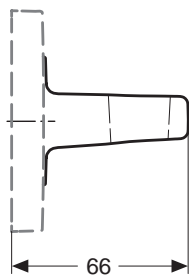

Bathroom
Fittings