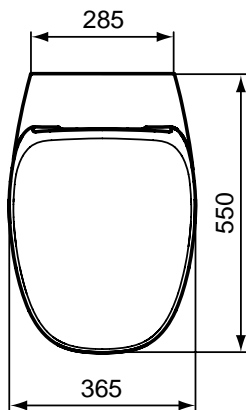

Finishes

- 00 Italian White
- 01 White