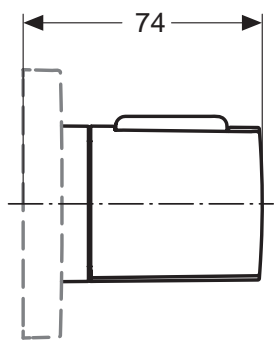

A 1511 .., A 1512 ..