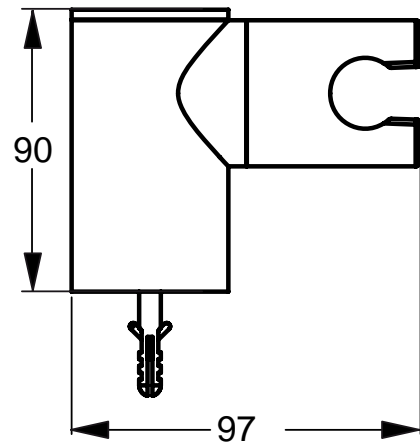

AA Chrome

Bathroom Fittings

B9467 ..

B9468 ..

Designer: Artefakt

Description

IdealRain Cube Shower System: Applied to exposed fittings this system consists of an 109 cm (105 cm from center) long shower pipe with an integrated diverter and an adjustable solid wall bracket, Ultra Slim square head shower 200x200 mm (12lt/min flow regulator) and bended arm fixed to the wall bracket, 1750 mm Idealflex hose, 3 function square handspray 100x100 mm and easy to move slider with a push button.