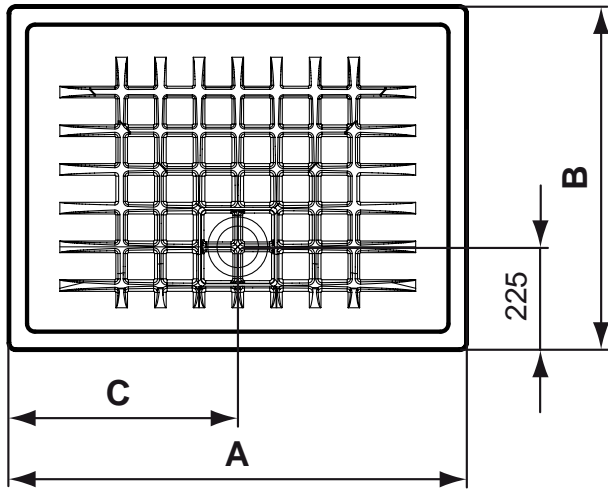

Finishes

01 White

	A	B	C	D
T 2580 ..	1400	750	700	1310
T 2581 ..	1200	800	600	1110