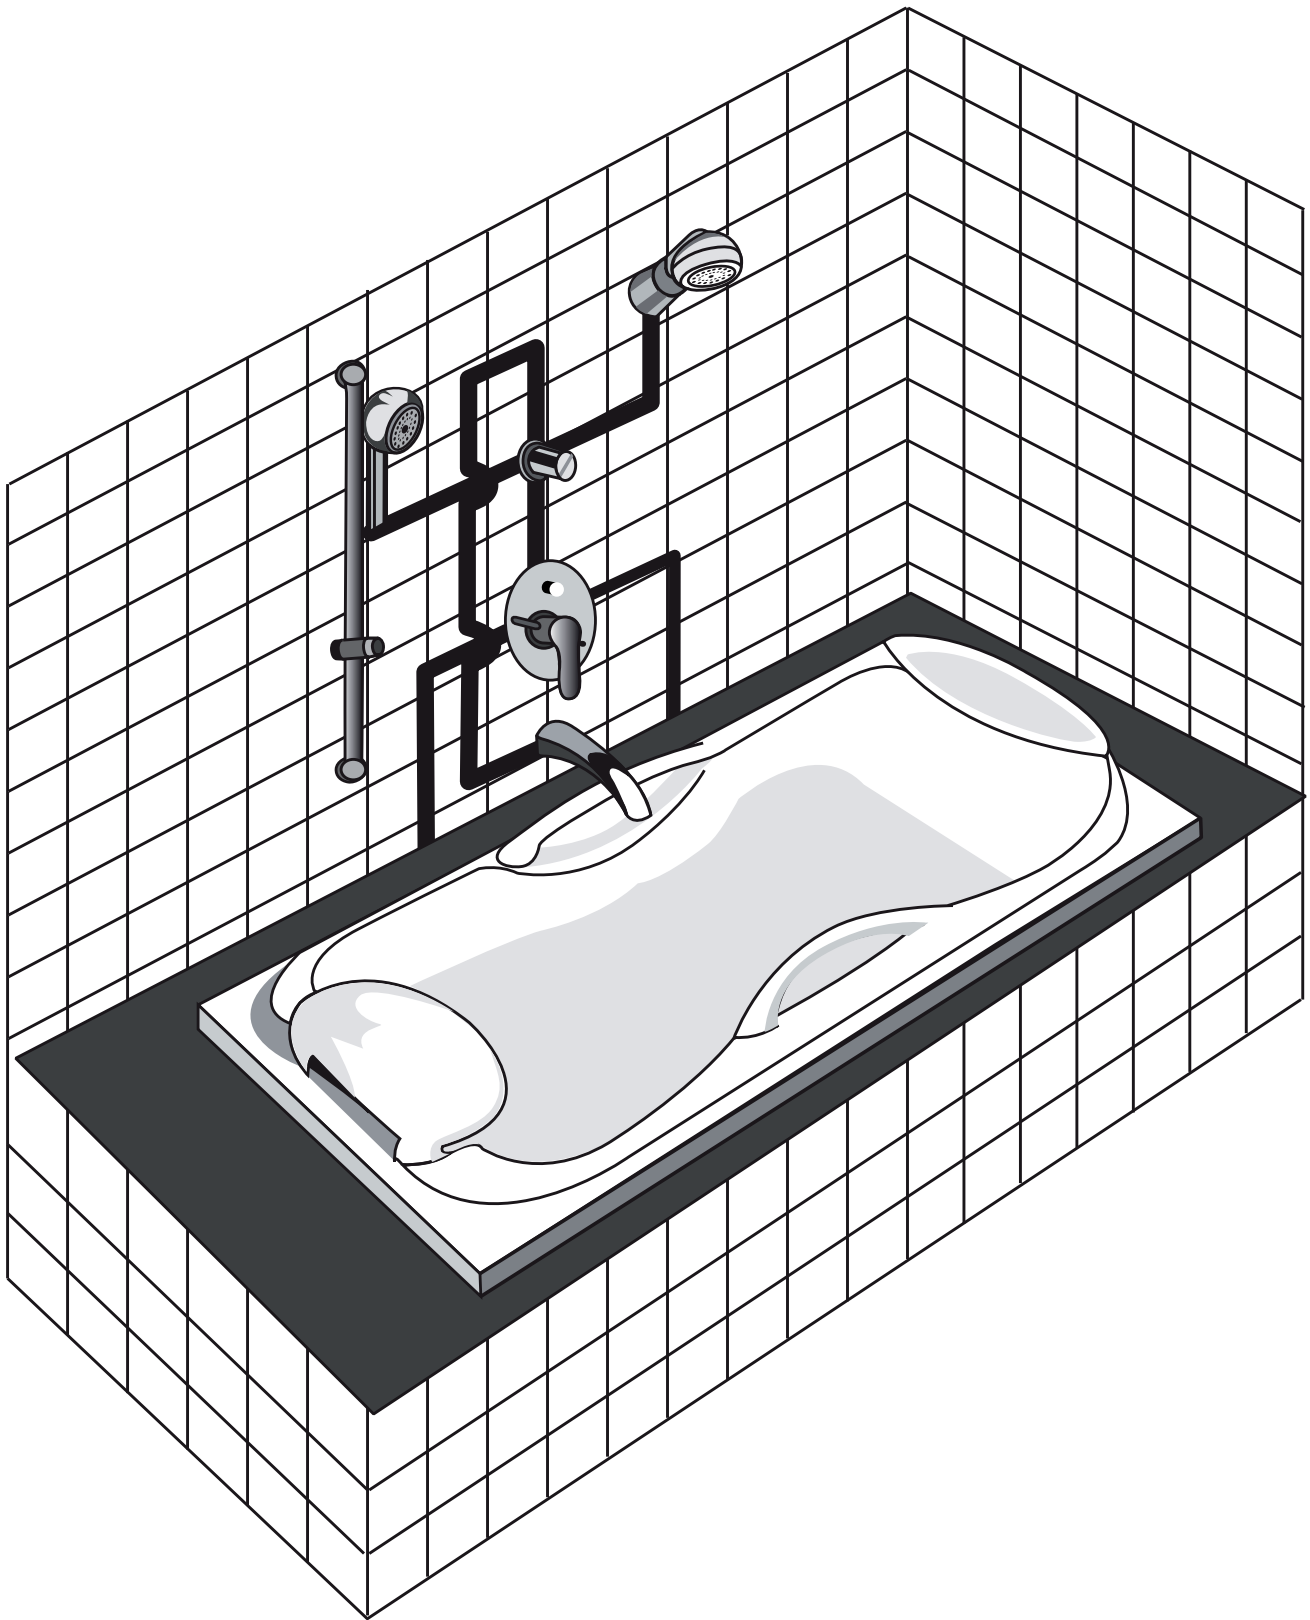

EXAMPLES OF COMBINATIONS – PROPOSAL 7

- Look for built in mixer plates in built-in every individual suite
- Bathtub spouts (page 336 & 524)
- Shower Heads (pages 535, 536, 548, 561-563 and 580-581)
- Shower kits (pages 531-534, 544-547 & 558)
- Wall elbow (pages 525 & 556)