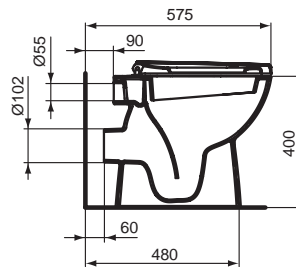

Ceramic Products

Description

Tempo floor standing bowl VO. Can be combined with Deco or Eco W30 built-in tanks.

Tempo floor standing bowl. Can be combined with Deco or Eco W30 built-in tanks.

Tempo BTW floor standing bowl. Can be combined with Deco or Eco W30 built-in tanks.

Necessary equipment

Seat & cover with soft closing mechanism.

Seat & cover.

Product

Article-No.

Single floor standing bowl VO	T328501
Single floor standing bowl HO	T328601
Single BTW floor standing bowl	T331401

Necessary equipment

Seat & cover soft closing	T679301
Seat & cover	T679201

Finishes

01 White