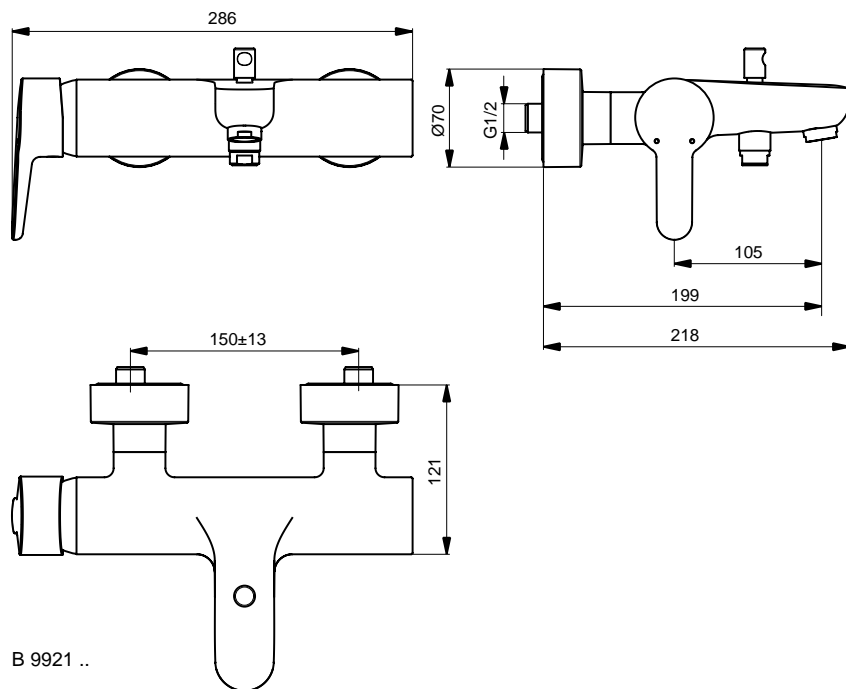

Finishes

- AA Chrome
- NU Neutral

Designer: Artefakt

Description

Connect bath & shower built-in, kit 2, 47 mm Click cartridge, pull-out knob for diverter and hot temperature limiter, chrome

Connect shower built-in, kit 2, 47 mm Click cartridge and hot temperature limiter, chrome