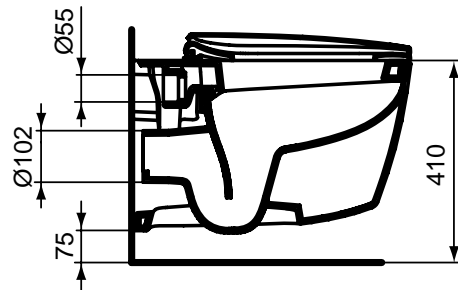

Finishes

- 00 Italian White
- 01 White