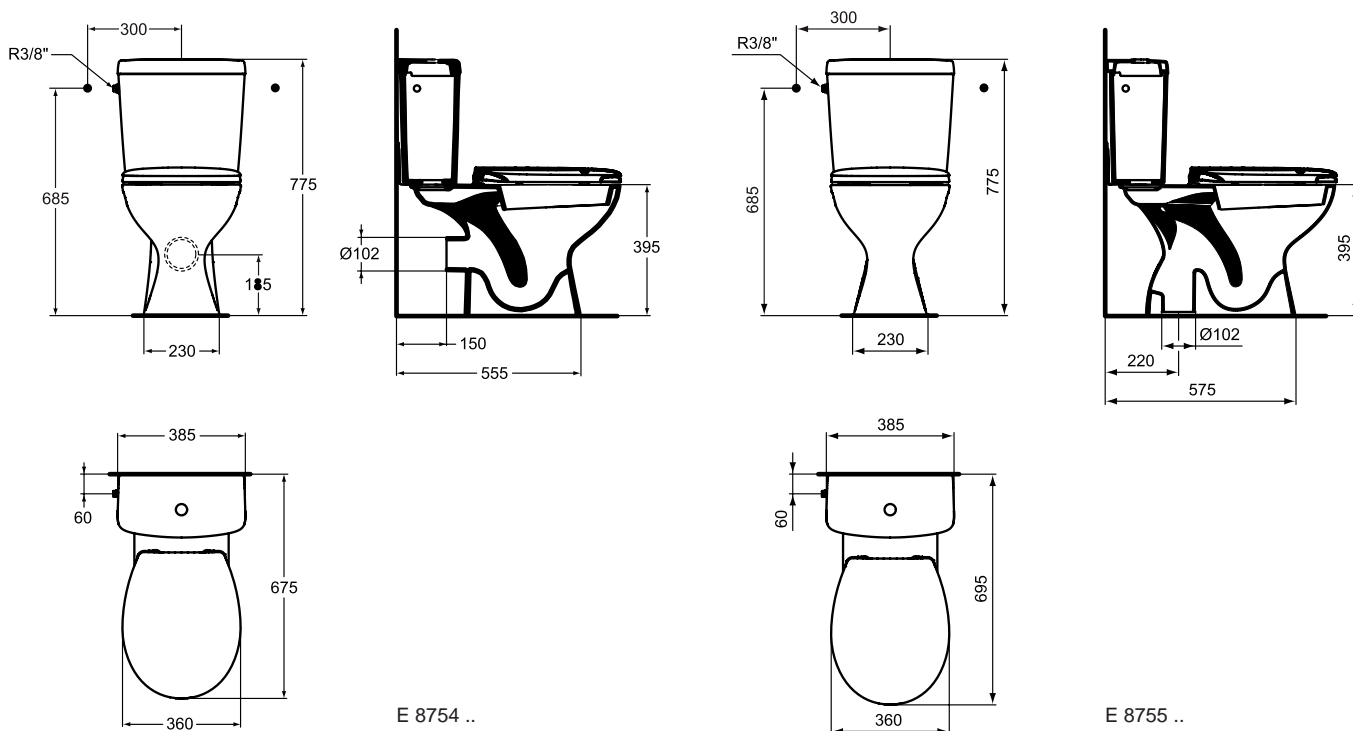

Finishes

01 White