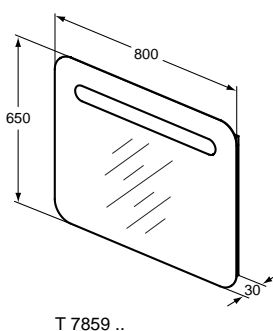

Finishes

- 01 White
- BH Mirror
- WG Glossy White
- S3 Glossy Light Brown