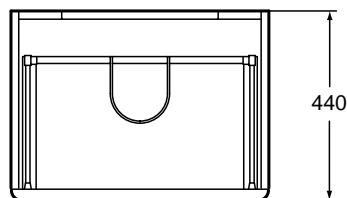

Finishes

- 01 White
- BH Mirror
- WG Glossy White
- S6 Walnut

T 7800 ..