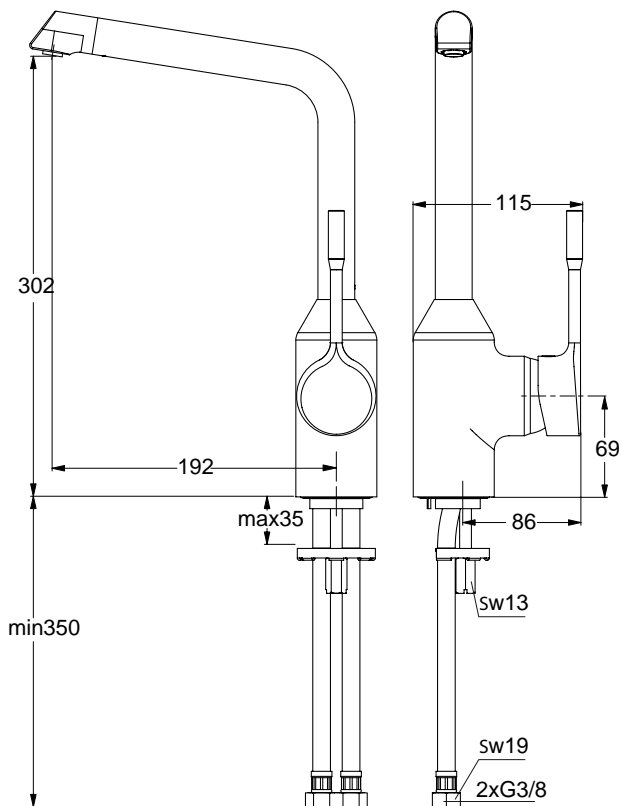

Finishes

- AA Chrome
- NU Neutral

B 8985 ..

B 8989 ..

Kitchen Fittings