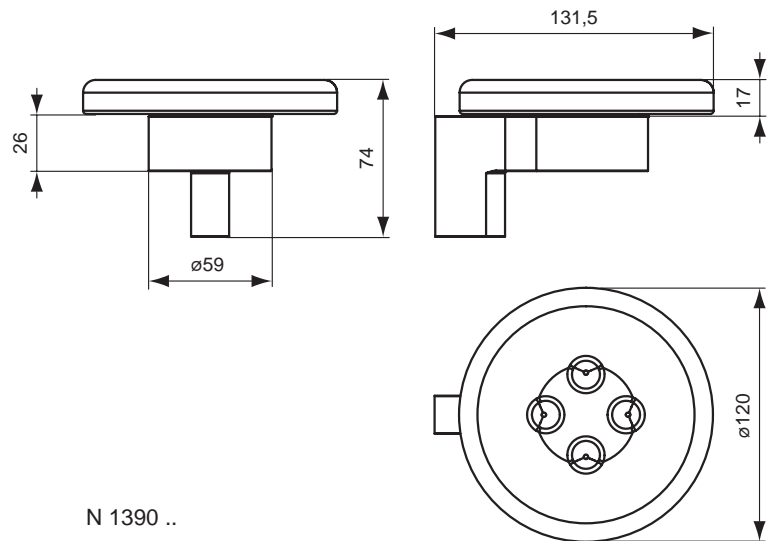

Finishes

AA Chrome