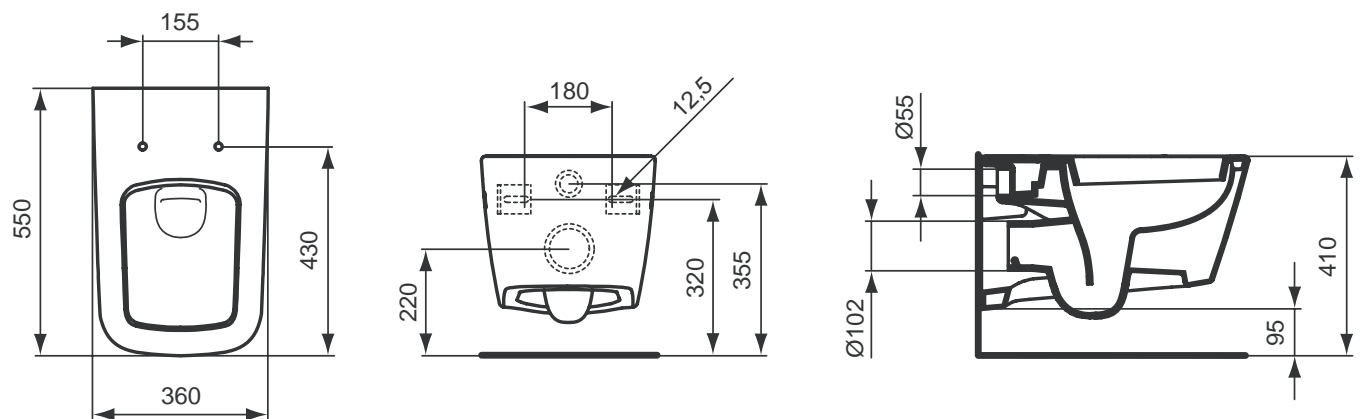

Finishes

01 White