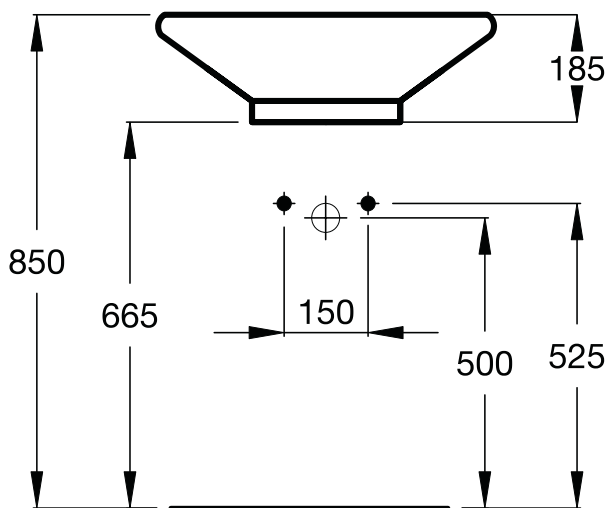

Finishes

01 White