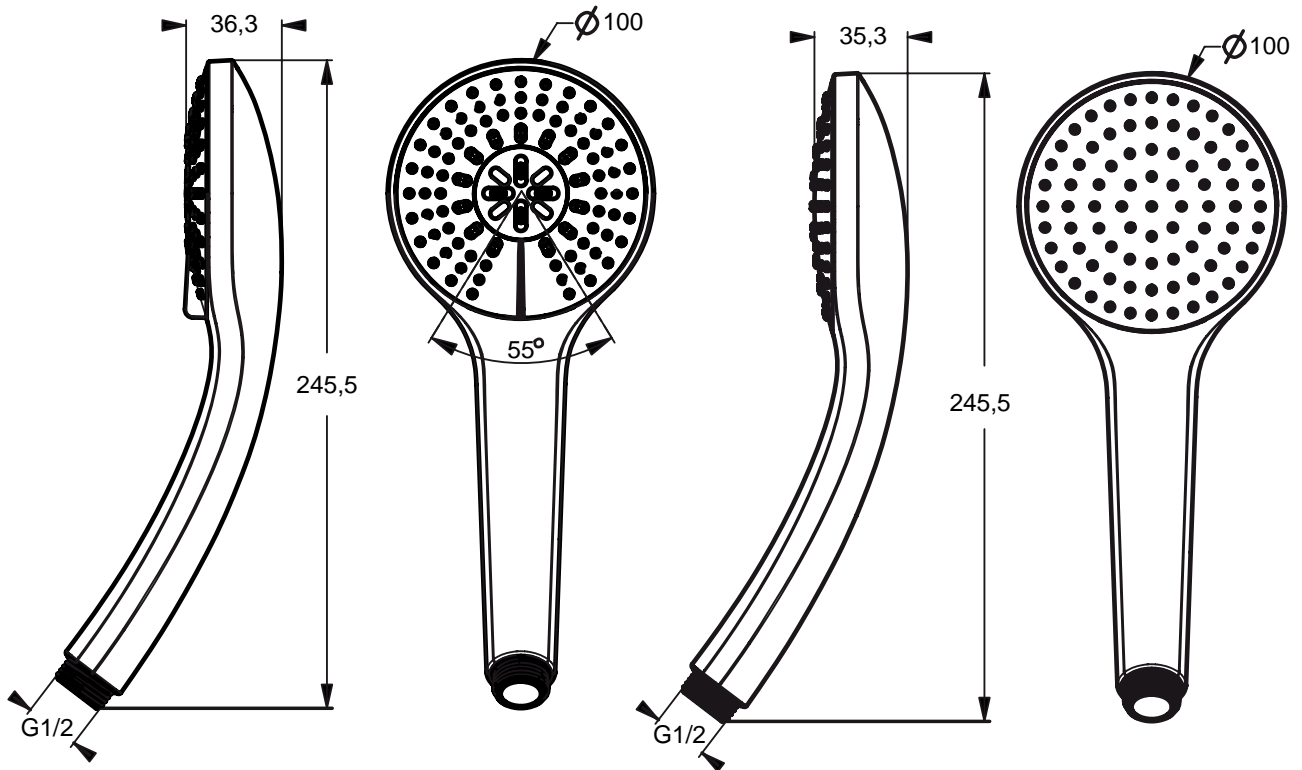

B9402 ..

Finishes

AA Chrome

Bathroom Fittings

B9403 ..