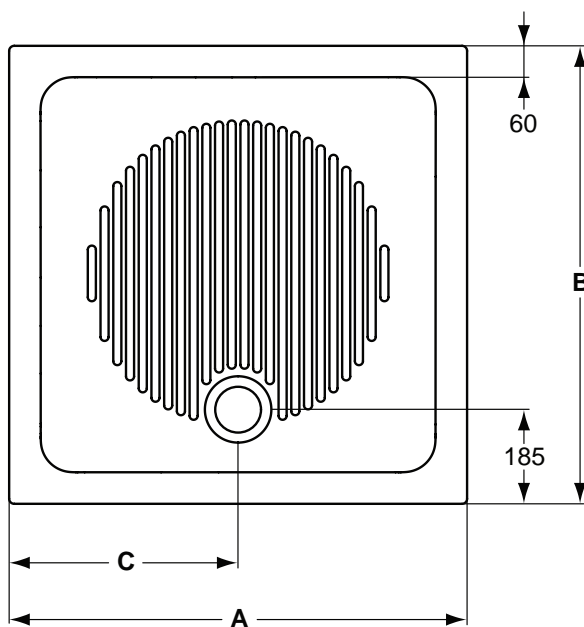

Finishes

01 White

AA Chrome

	A	B	C
T 2662 ..	900	900	450
T 2660 ..	800	800	350