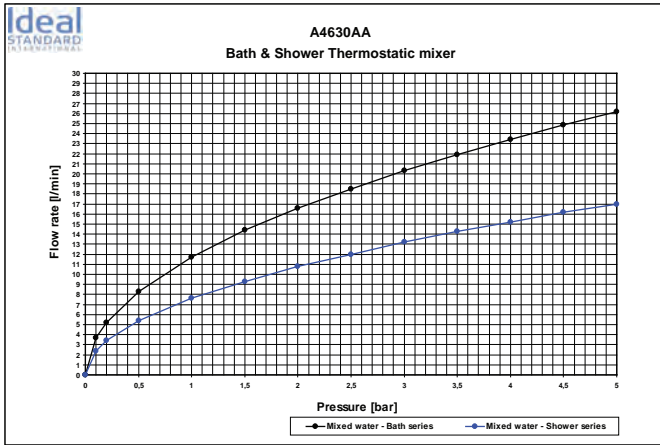

Product

Article-No.

Bath & Shower exposed mixer

A5550AA

Finishes

AA Chrome

Bathroom
Fittings

Bathroom
Fittings