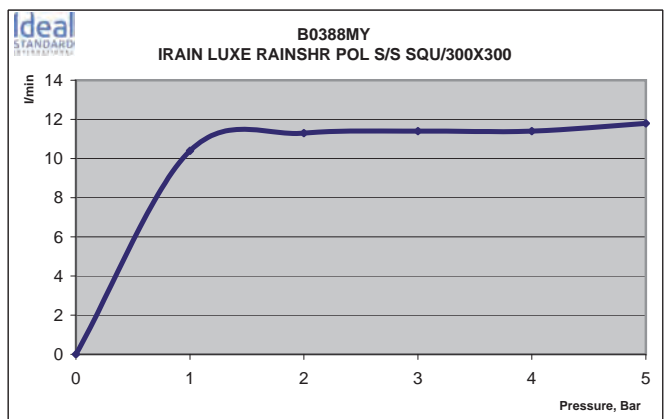

Bathroom
Fittings

Bathroom
Fittings

Showers
please refer to page 572

Please refer to page 746
for spare parts list

Elegant, handy, easy to use, IdealSpray has 4 different shapes of trigger spray shower sets to choose from, so as to reflect your personal taste. The right combination of functionality and design allows your to cover your everyday bathroom needs, while at the same time creating a perfect aesthetic and harmony with all your sanitary ware. The models are being thoroughly tested in order to ensure high quality performance and long lasting usage. Our flow regulators cut water consumption, giving you the peace of mind that you are saving water, energy and money, without compromising functionality.