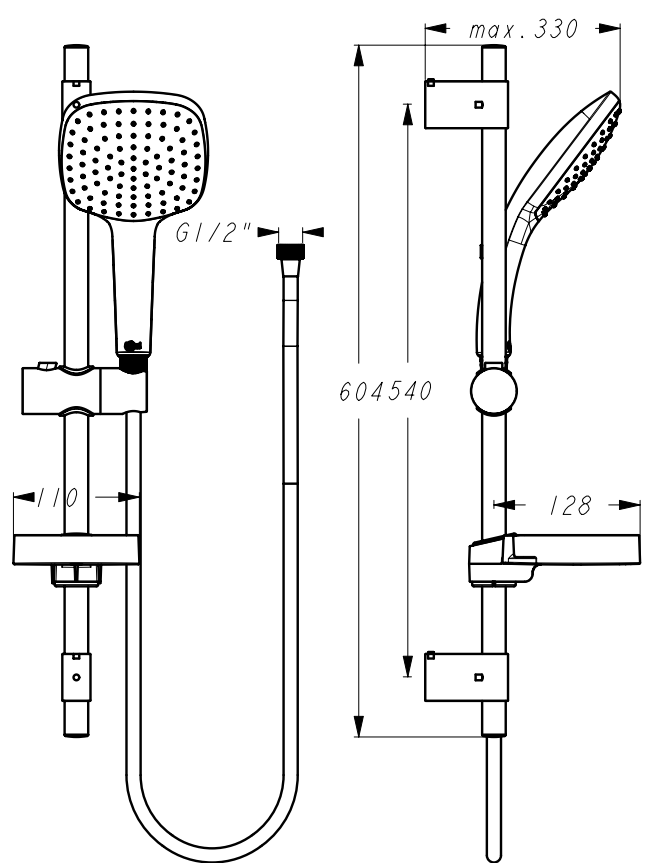

B 0014 ..

Bathroom Fittings