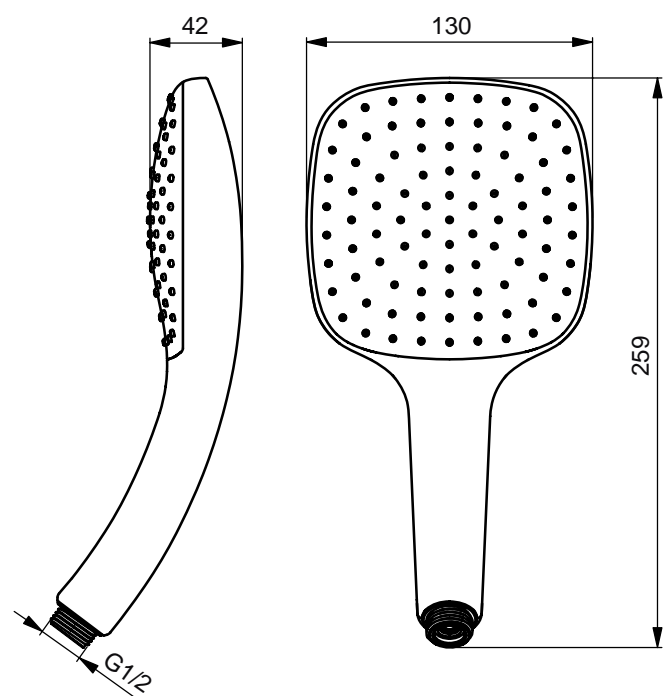

B0004 ..

Bathroom Fittings