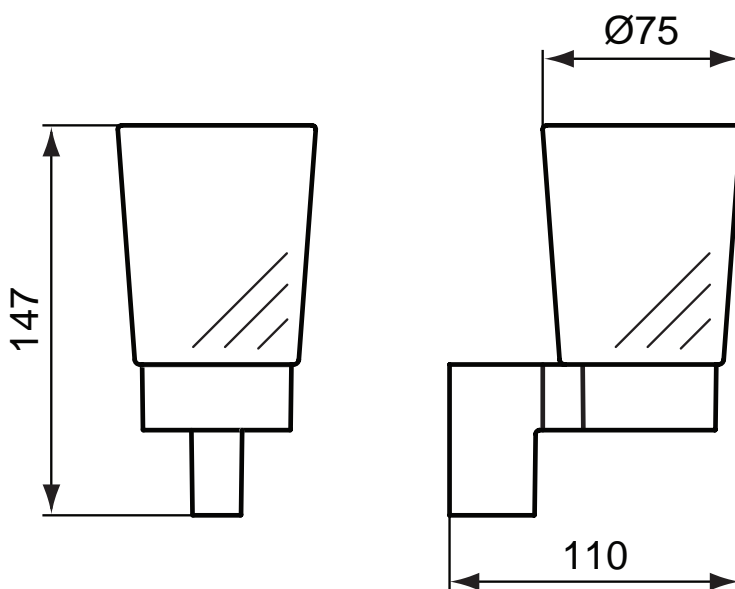

Finishes

AA Chrome