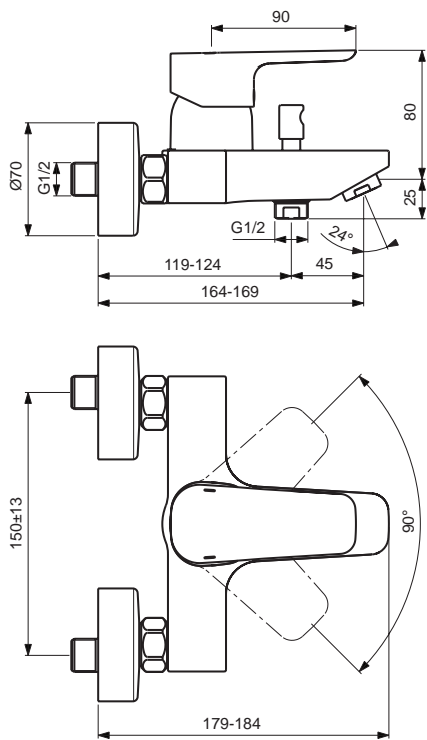

Finishes

AA Chrome

Bathroom Fittings

B 0718 ..