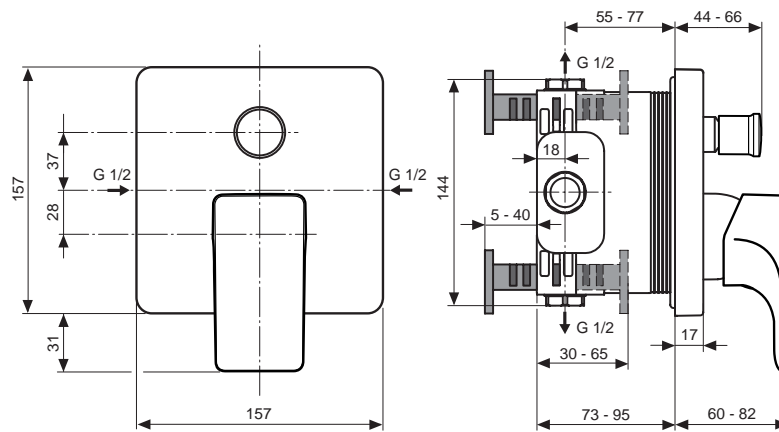

Finishes

- AA Chrome
- NU Neutral