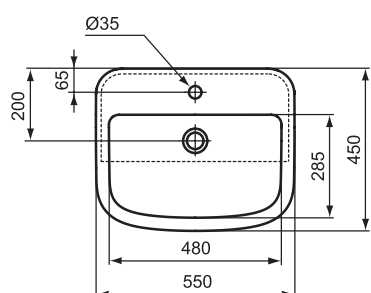

Tempo semi countertop 55x45 cm, 1 taphole, including fixation set.

Product

Semi counter top 55 cm, 1 taphole

Article-No.

T059001

Finishes

01 White

Ceramic
Products