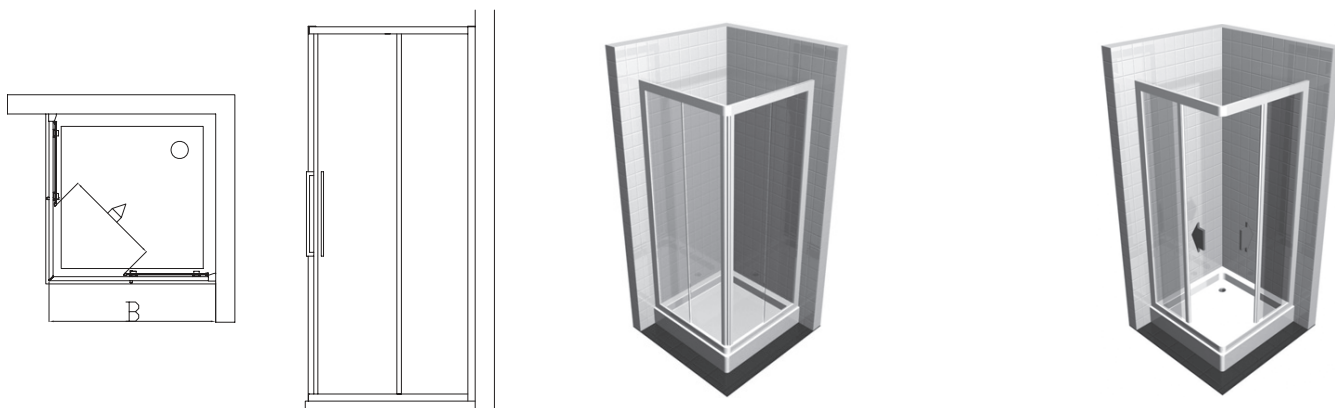

Finishes

EO Chrome

DIMENSIONS	B - ADJUSTMENTS (cm)	A - SLIDING DOOR OPENING (cm)
KUBO / A80cm side	77,0 : 82,0	43,5
KUBO / A90cm side	87,0 : 92,0	50,5
KUBO / A100cm side	97,0 : 102,0	57,5
KUBO / A120cm side	117,0 : 122,0	71,5
KUBO / A140cm side	137,0 : 142,0	85,5

Shower Enclosures / Bath Screens