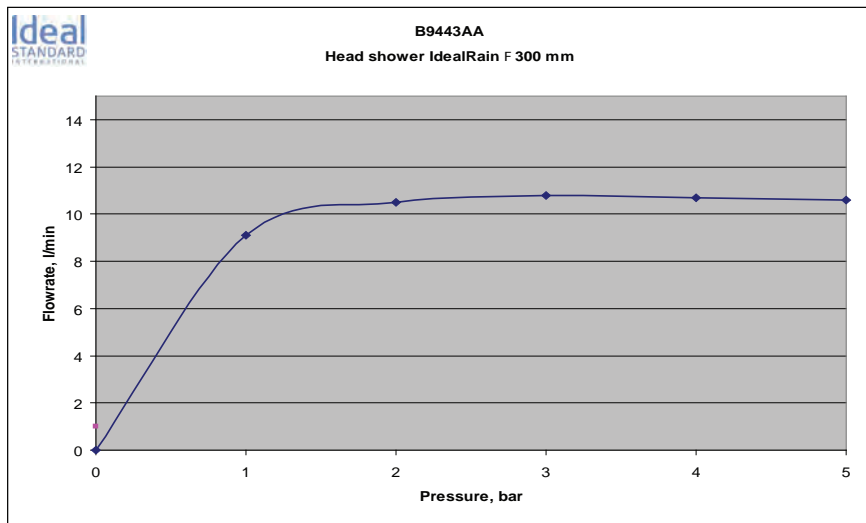

Bathroom
Fittings

Bathroom
Fittings

Showers
please refer to page 572

Please refer to page 746
for spare parts list

Elegant, handy, easy to use, IdealSpray has 4 different shapes of trigger spray shower sets to choose from, so as to reflect your personal taste. The right combination of functionality and design allows your to cover your everyday bathroom needs, while at the same time creating a perfect aesthetic and harmony with all your sanitary ware. The models are being thoroughly tested in order to ensure high quality performance and long lasting usage. Our flow regulators cut water consumption, giving you the peace of mind that you are saving water, energy and money, without compromising functionality.