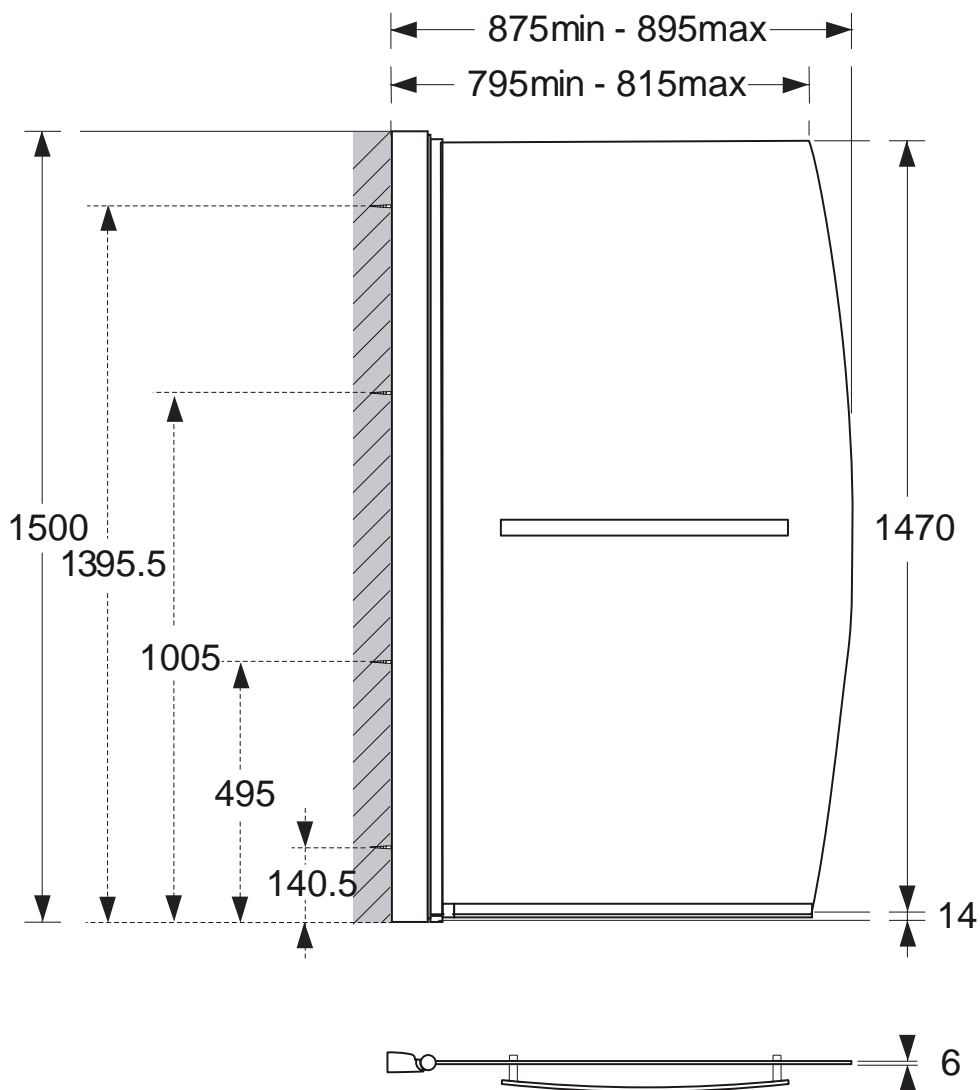

Product

Article-No.

One panel screen V1, Bow shaped + towel rail L89,5cm x 150cm, Transparent

L6212AA

Finishes

AA Chrome

Shower Enclosures / Bath Screens

Description