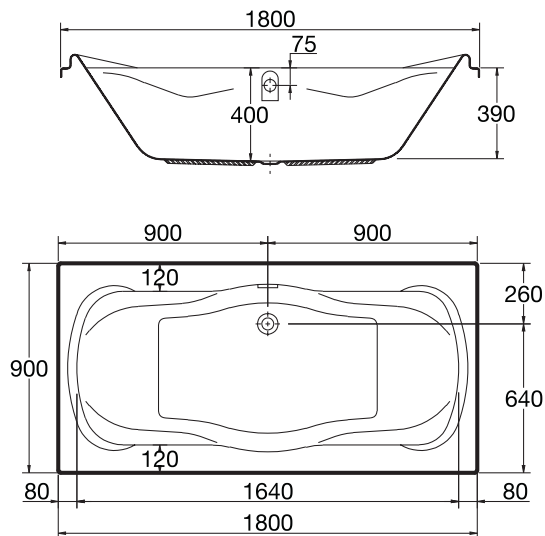

01 White

G 7967 ..

G 8033 ..

Designer: Artefakt

Whirlpool-Systems
please refer to page 668

Please refer to page 753
for spare parts list

Aida Design: The revitalised series of bathing tubs AIDA DESIGN, is completed with the full range of Whirlpool tubs, equipped with the „Easy Hygiene“ whirlpool system. The new line offers a new design proposition and unique advantages of technology: Easy Hygiene system, with automatic disinfection, digital touching pad and new jets in minimal design. The corner, rectangular DUO and rectangular shapes and the great number of dimensions, will cover all needs in every bathroom, big or small. Their advantage is that they are a great value for money choice, combining a very competitive price along with all the qualitative characteristics.