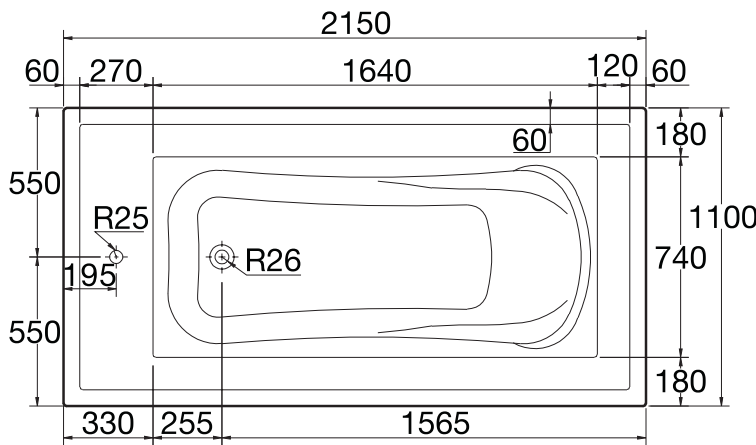

Finishes

01 White