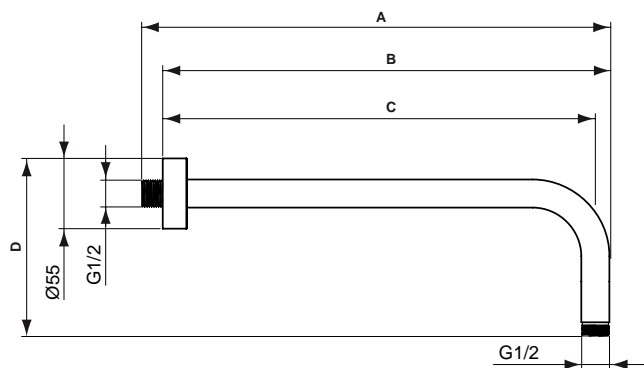

Finishes

AA Chrome