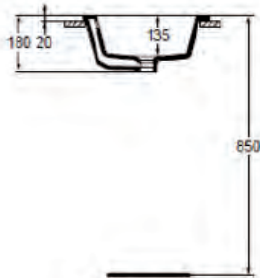

Finishes

01 White