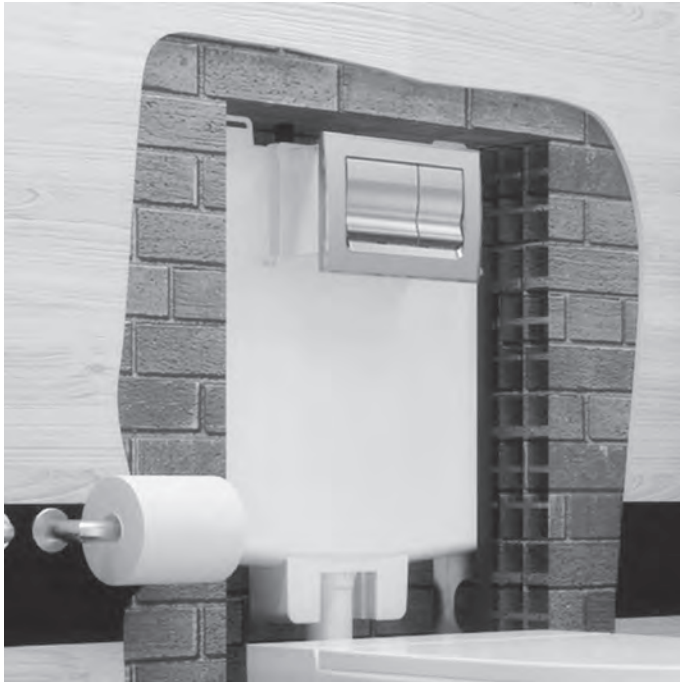

Deco Build-in Cisterns
please refer to page 229

Deco Control Plates
please refer to page 232

Deco Pneumatic Plate
please refer to page 237

Deco Foot-Operated Valves
please refer to page 238

Please refer to page 742
for spare parts list

Ideal Standard, in addition to the sanitary ware, has a complete range of Build-in cisterns, the Deco series, for use with single & wall hung bowls. Some of the advantages of the Deco Build-in cisterns, are: a 4 mm internal lining, for protection against humidity, very small thickness (8cm/12cm) for flexibility, for very thin walls, very easy access to the internal components of the cistern, for easy maintenance, a unique pipe union articulation system, that allows, even after installation, an easy regulation of the cistern pipe to the WC, as well as, a fixing kit, for control plates (0-160mm).

Finishes
01 White