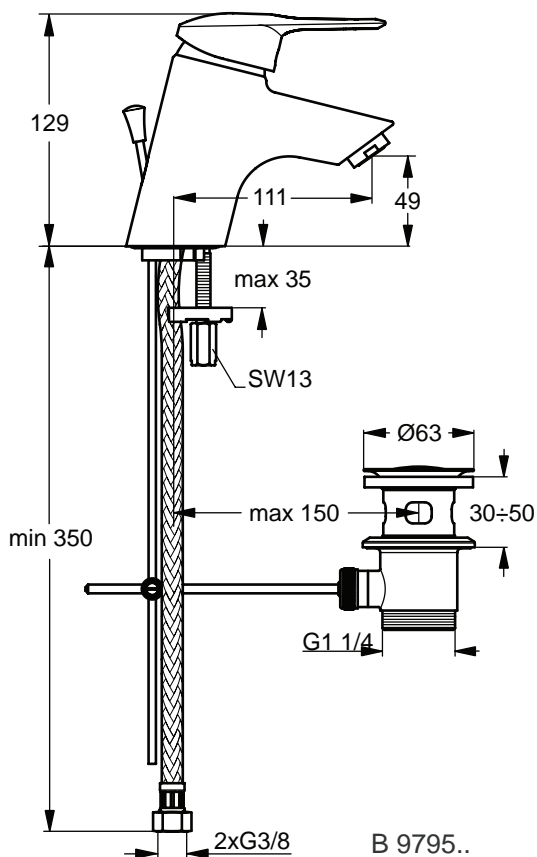

Description

Com bath & shower exposed mixer without accessories, with 47 mm Click cartridge, water saving and hot temperature limiter, aerator cascade M24X1, automatic diverter, S-connectors and check valve, chrome.