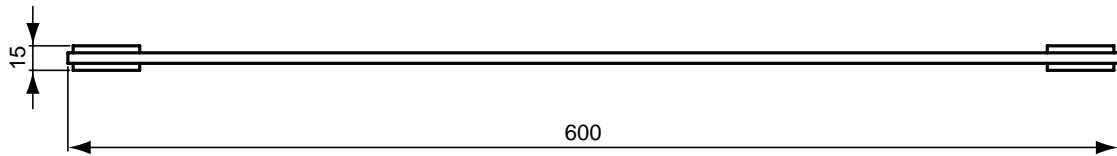

Playa single towel rail 60 cm, chrome

Furniture & Accessories

Product

Article-No.

Towel rail 60 cm, double	B9266AA
Towel rail 60 cm, single	B9265AA

Finishes

AA Chrome

B9266 ..