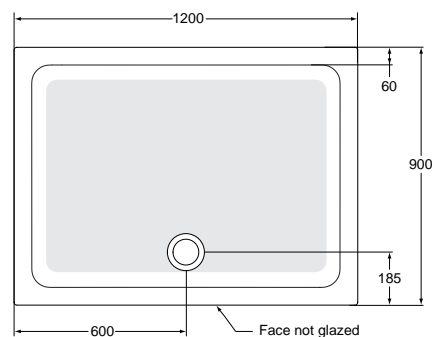

Description

Idealsmart shower tray rectangular 100x80x6 cm.

Idealsmart shower tray rectangular 120x80x6 cm.

Idealsmart shower tray rectangular 120x90x6 cm.

Necessary equipment

Syphonic waste, with 9 cm diameter.

Product

Article-No.

Shower tray rectangular 100x80x6 cm.	R1554YT
Shower tray rectangular 120x80x6 cm.	R1555YT
Shower tray rectangular 120x90x6 cm.	R1556YT

Necessary equipment

Syphonic waste, with 9 cm diameter.	J3417AA

Finishes

- YT Grey
- AA Chrome

R1556YT