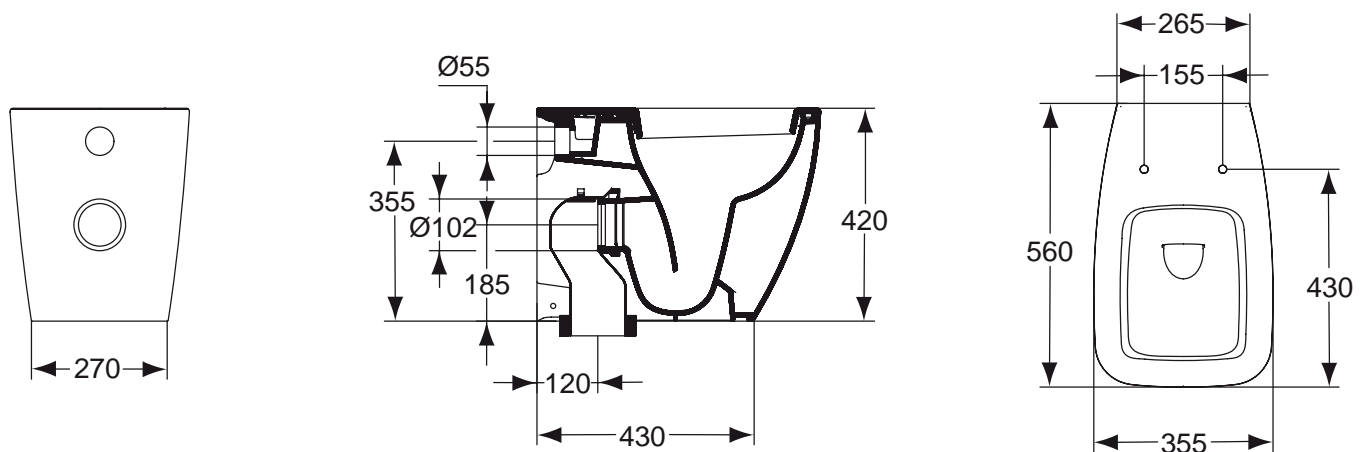

Finishes

01 White