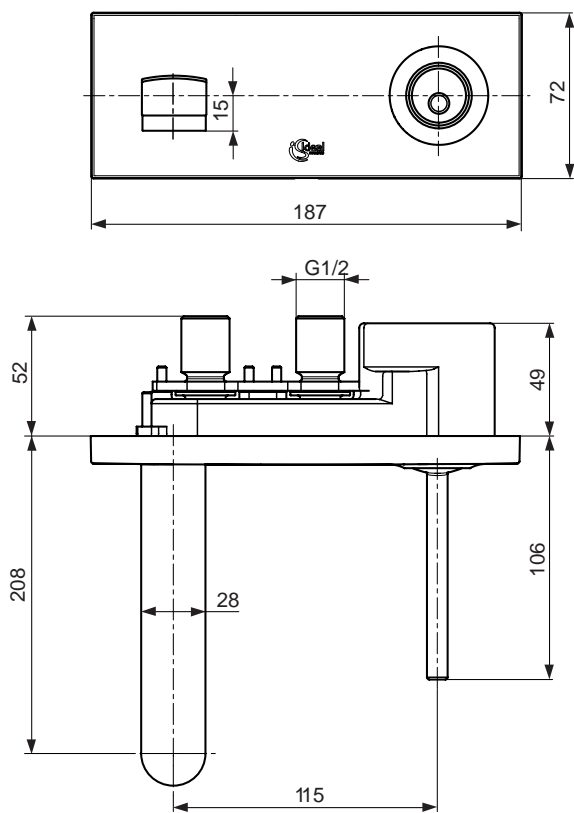

Finishes

AA Chrome

NU Neutral

A 4483 ..