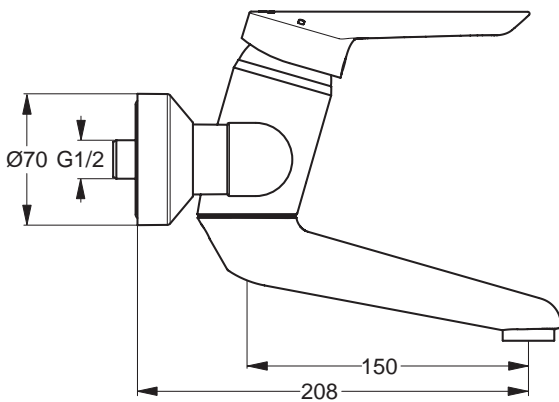

Finishes

AA Chrome

Bathroom
Fittings