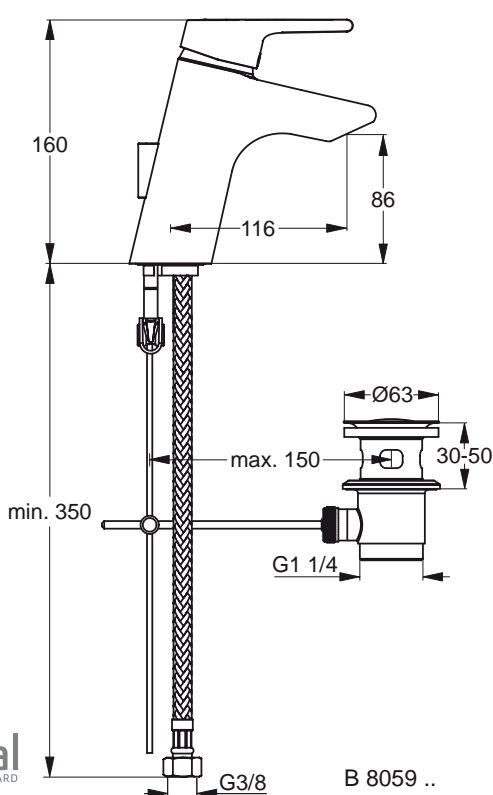

Finishes

- AA Chrome
- NU Neutral