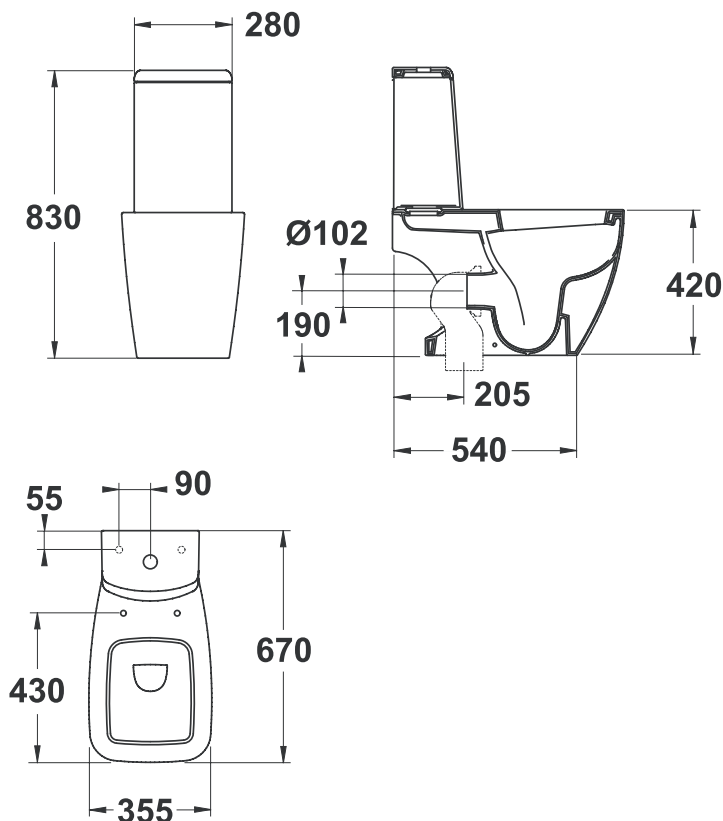

Recommended equipment

Ventuno 21 soft closing seat and cover (spare part).

Ventuno 21 seat and cover (spare part).

Product	Article-No.
Floor standing WC bowl with soft close S&C	T321201
Alternative product	
Floor standing WC bowl with S&C	T321101
Necessary equipment	
Tank	T416401
Recommended equipment	
Seat and cover soft closing (spare part)	T634401
Seat and cover (spare part)	T634301

Finishes
01 White