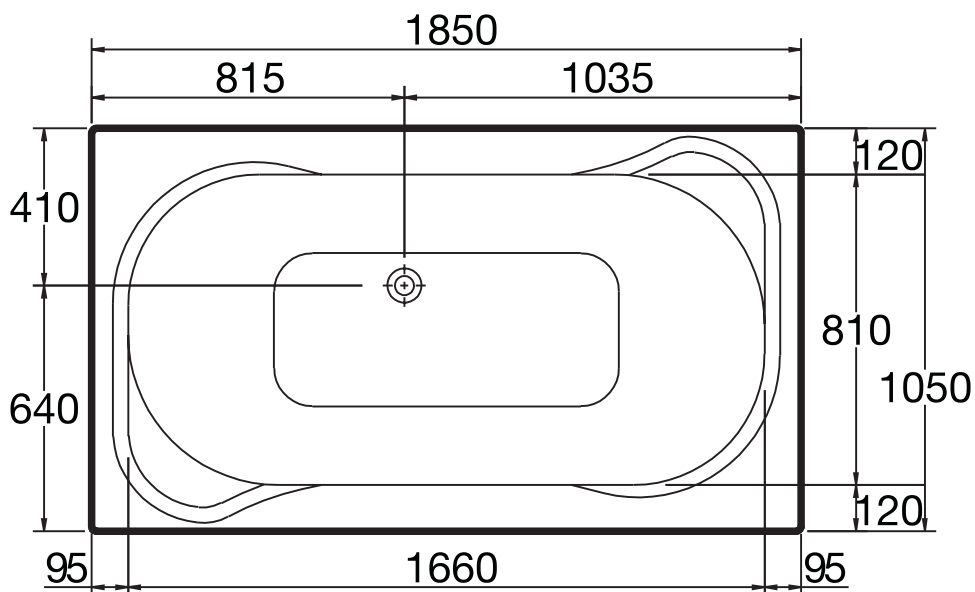

Finishes

01 White

Sec A-A

Whirlpool-Systems
please refer to page 660

Please refer to page 753
for spare parts list

Ellipse bathtub in Oval shape is a unique product proposition, adding extra styling to one's bathroom. With extra depth for „soaking“ and a large bathing area in smooth curved lines, Ellipse tub is designed to maximise relaxation while bathing. Apart from the Non-Whirlpool version, you can also select the Whirlpool tub, equipped with either Standard 8 (8 side hydro jets) or Combi 20 (8 side hydro jets and 12 bottom air jets) Whirlpool system.