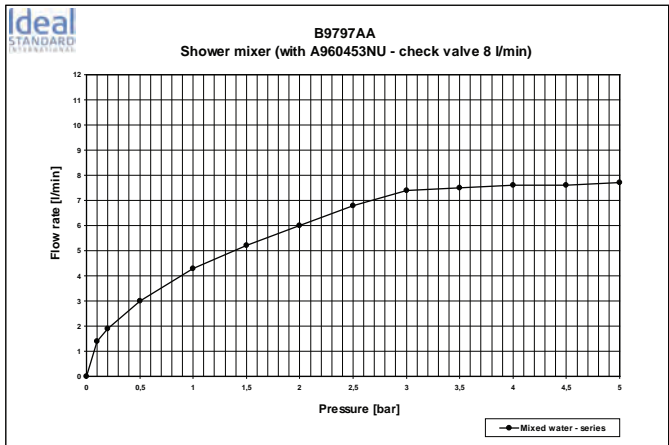

A2650NU

Finishes

AA Chrome

NU Neutral

Bathroom
Fittings

Bathroom
Fittings

Designer: Artefakt

Washbasin mixer
please refer to page 447