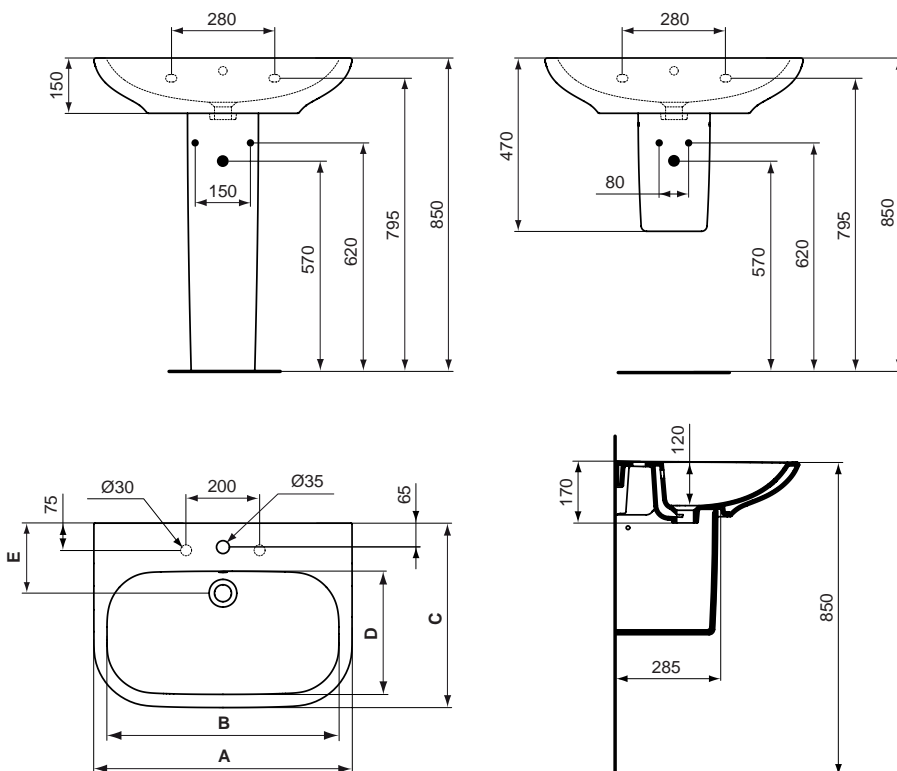

Finishes

01 White

	A	B	C	D	E
T 0544 ..	700	630	505	340	190
T 0543 ..	650	580	485	315	195