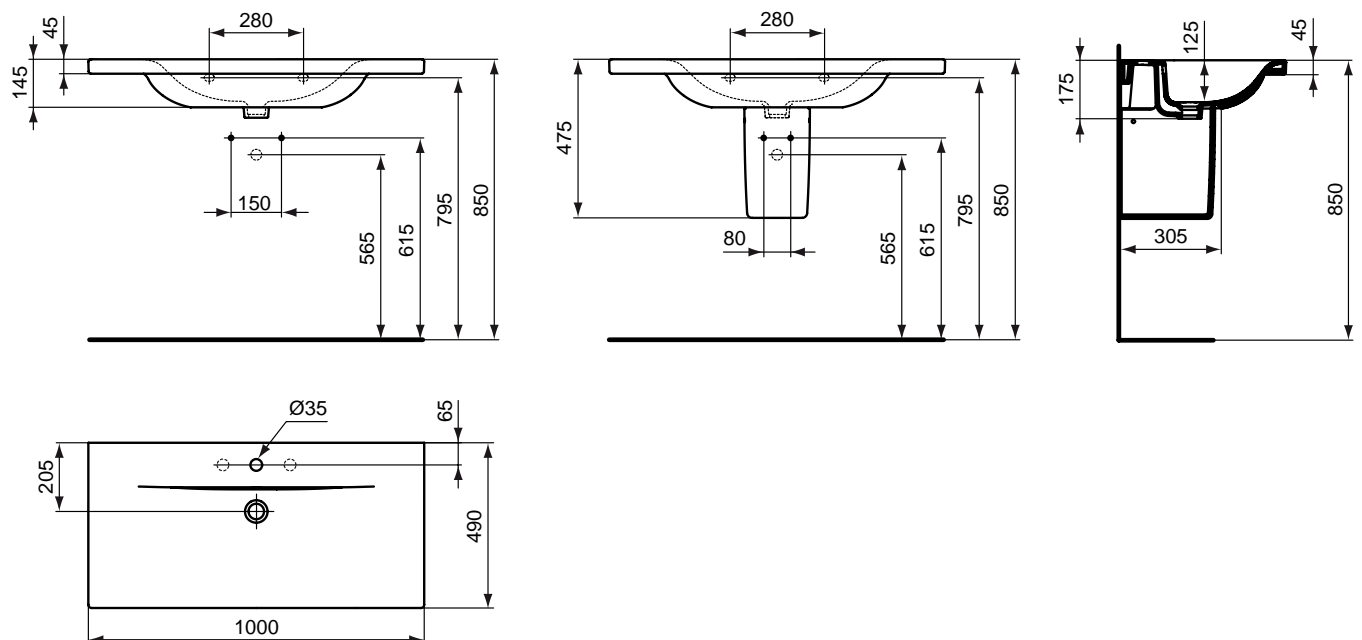

Recommended equipment	Article-No.
Semi pedestal	E711301
Frontal towel rail 1000 mm, chrome	E6984AA
Lateral towel rail 450 mm, chrome	E6981AA

Finishes

01 White

AA Chrome

Designer: Robin Levien

Description

Connect Vanity 850 x 490 mm. The use of only 1 fixation set is required. It can be combined, either with the Connect semi pedestal (E711301), or with syphon (J3747AA), or with the Connect furniture. It can be installed, with 1 frontal, or, 1 or 2 lateral towel rails.