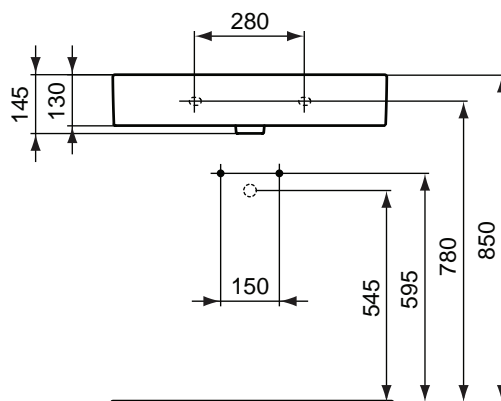

Finishes

01 White

K 0786 ..

K 0782 ..

Description

Strada basin 60 x 42 cm, 1 tap hole. It can be combined with the Strada furniture.

Strada basin 50 x 42 cm, 1 tap hole. It can be combined with the Strada furniture.