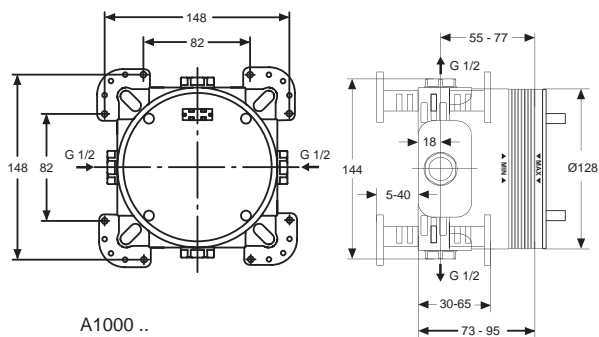

A 9025 ..

A 9026 ..

A1000 ..

Designer: Artefakt

Description

Mara bath & shower built-in mixer KIT 2, with 40 mm Multiport cartridge, automatic diverter and metal handle, for combination with A2363NU KIT1.

Mara shower built-in mixer KIT 2, with 40 mm Multiport cartridge, metal handle, for combination with A2363NU KIT1.