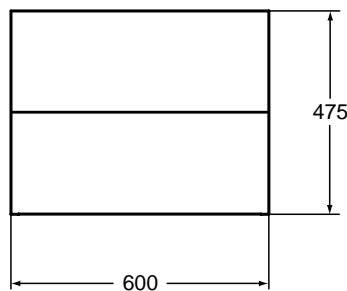

Finishes

- 01 White
- BH Mirror
- WG Glossy White
- S6 Walnut

T 7800 ..