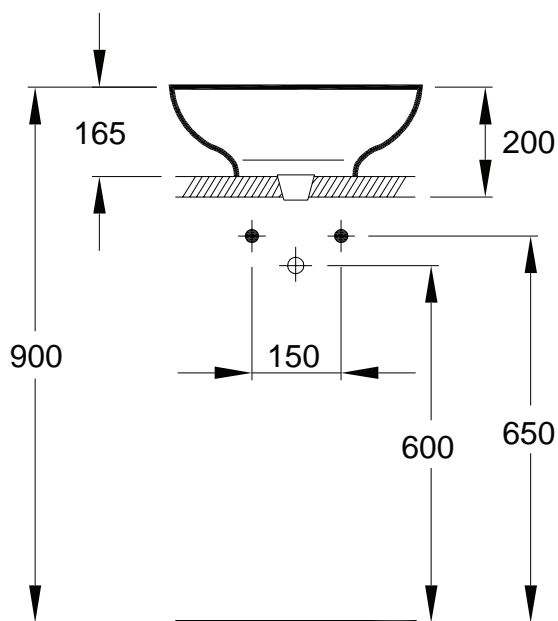

Finishes

01 White