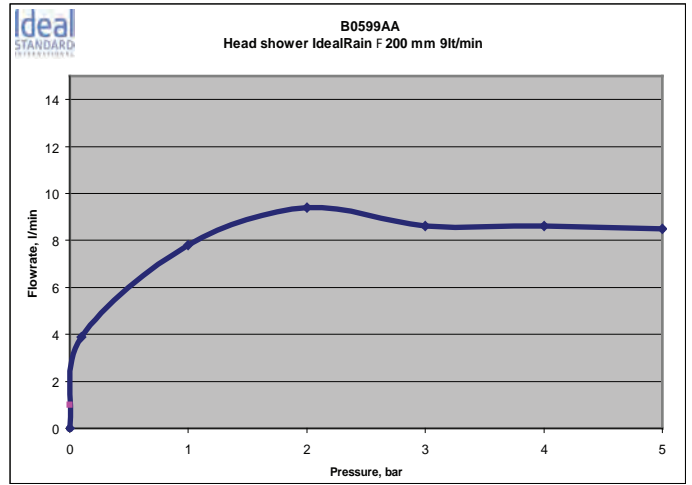

Bathroom
Fittings

Bathroom
Fittings

Showers
please refer to page 572

Please refer to page 746
for spare parts list

Elegant, handy, easy to use, IdealSpray has 4 different shapes of trigger spray shower sets to choose from, so as to reflect your personal taste. The right combination of functionality and design allows your to cover your everyday bathroom needs, while at the same time creating a perfect aesthetic and harmony with all your sanitary ware. The models are being thoroughly tested in order to ensure high quality performance and long lasting usage. Our flow regulators cut water consumption, giving you the peace of mind that you are saving water, energy and money, without compromising functionality.