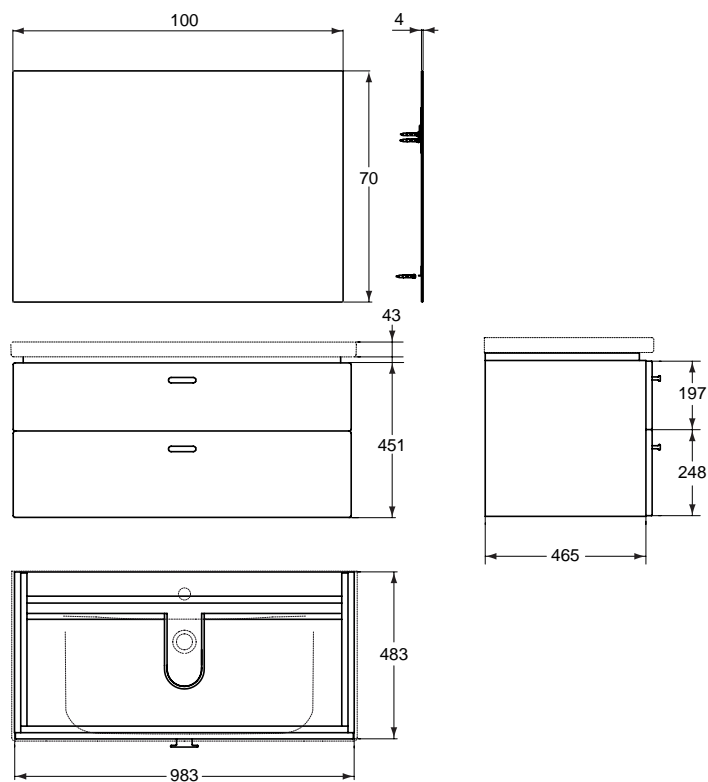

Finishes

- 01 White
- BH Mirror
- SV Light Oak
- WG Glossy White
- XA Walnut