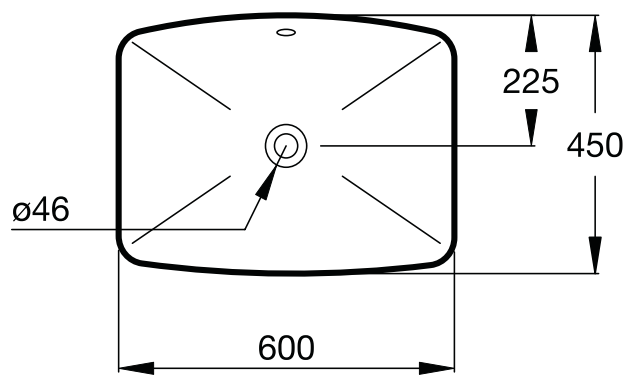

Rubber Piece

Rubber Piece

Finishes

01 White