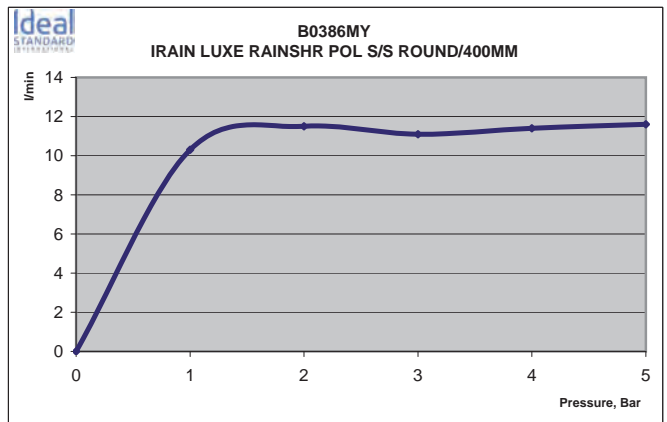

Bathroom
Fittings

Bathroom
Fittings

Showers
please refer to page 572

Please refer to page 746
for spare parts list

Elegant, handy, easy to use, IdealSpray has 4 different shapes of trigger spray shower sets to choose from, so as to reflect your personal taste. The right combination of functionality and design allows your to cover your everyday bathroom needs, while at the same time creating a perfect aesthetic and harmony with all your sanitary ware. The models are being thoroughly tested in order to ensure high quality performance and long lasting usage. Our flow regulators cut water consumption, giving you the peace of mind that you are saving water, energy and money, without compromising functionality.