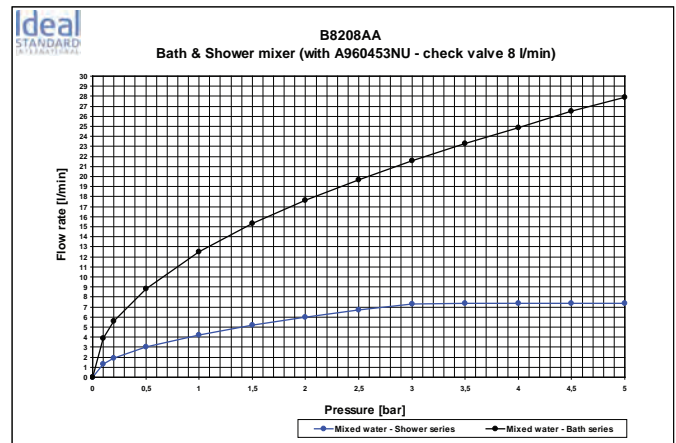

Bathroom Fittings