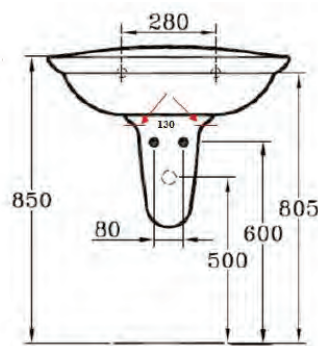

Finishes

01 White

	A	B	C	D	E	P	Q	R	S	tap holes
E 7480 ..	700	570	340	215	540	550	600	800	860	ooo
E 7460 ..	600	490	300	210	490	540	590	800	850	ooo